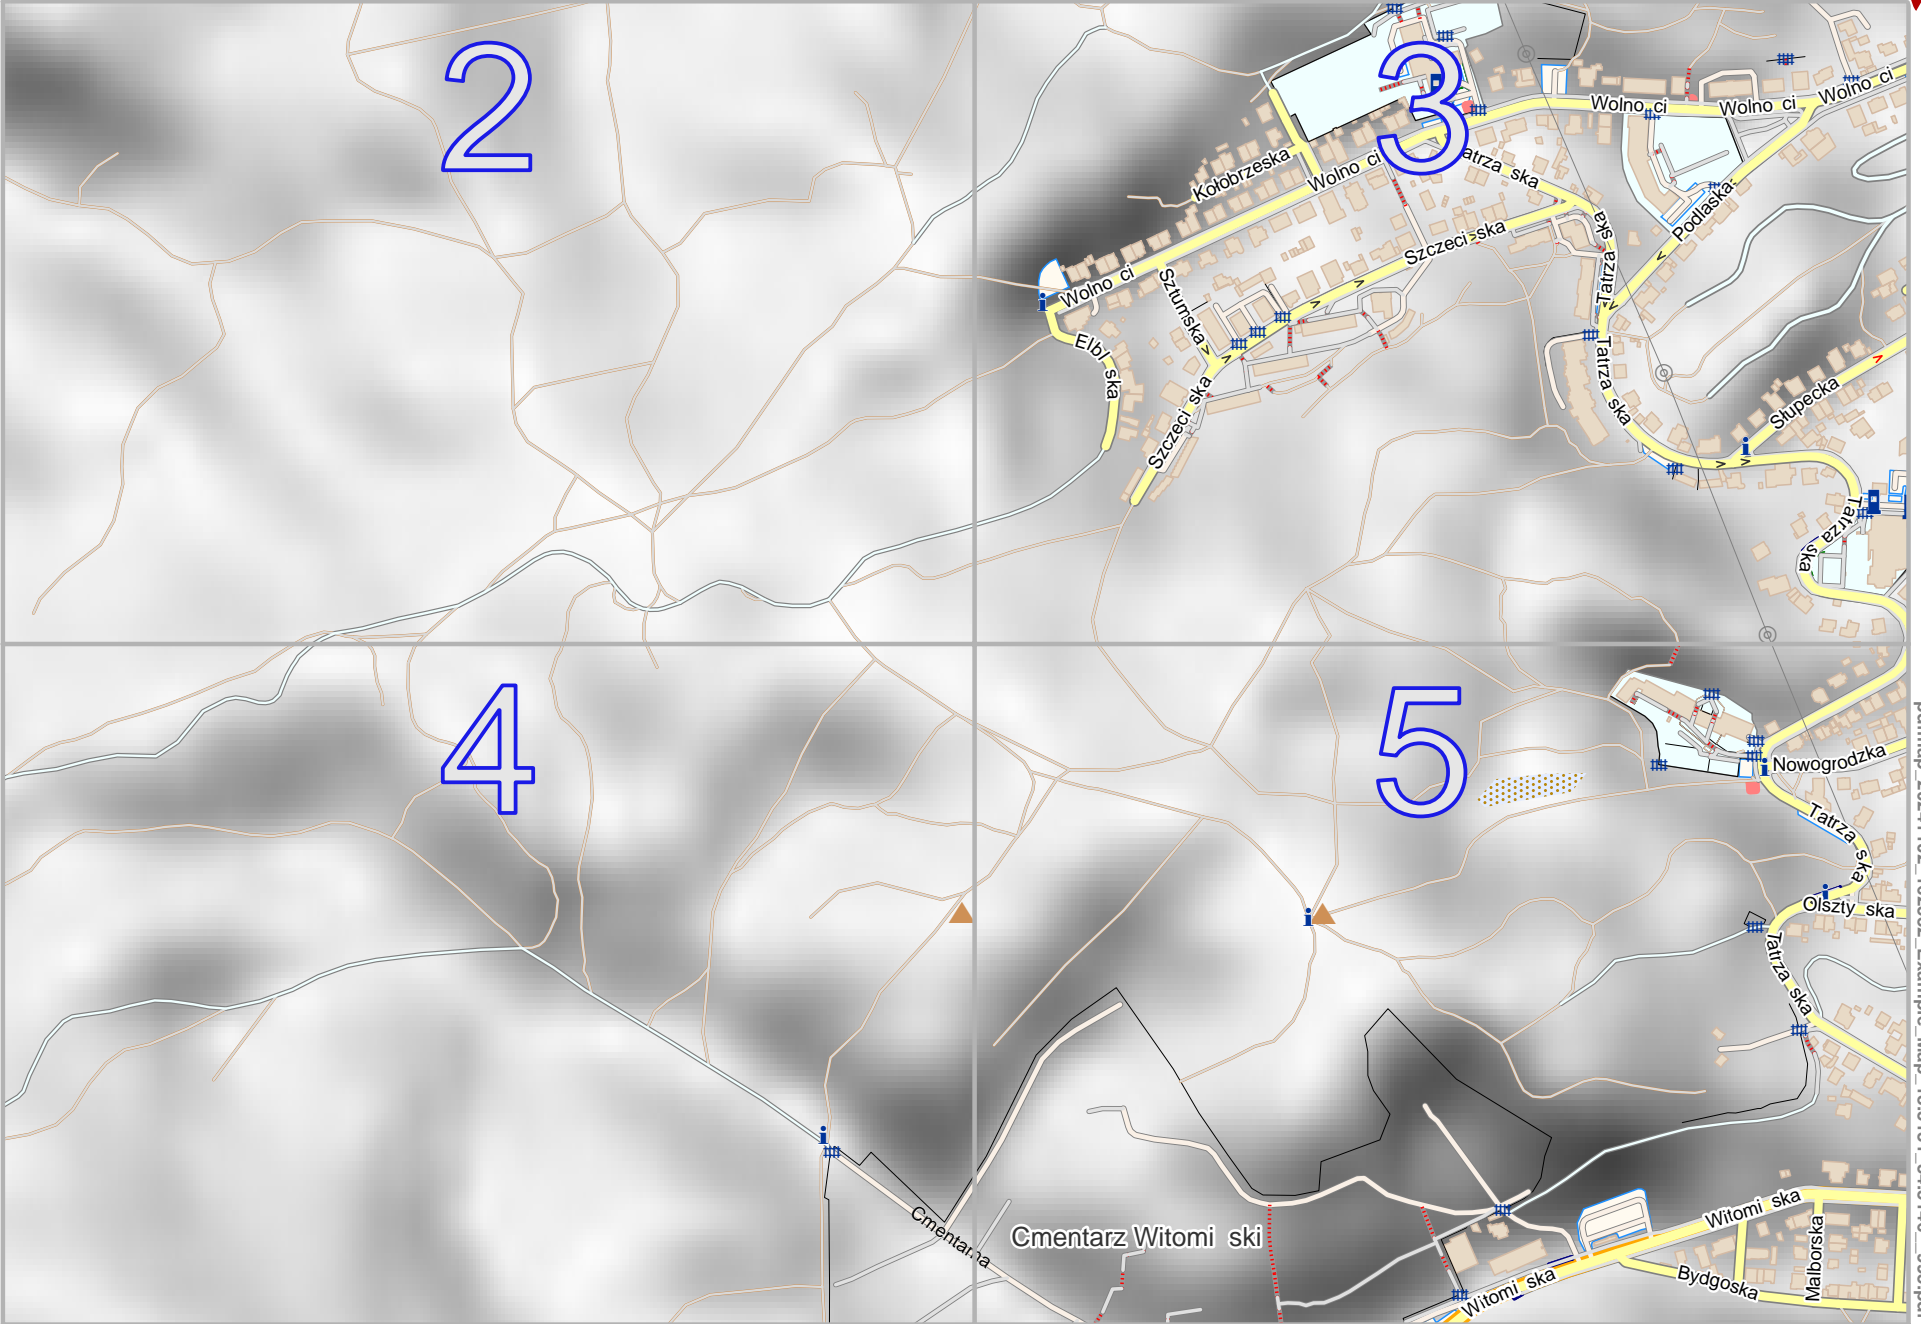

Example_Map

lon 18.52584 lat 54.51982

Map data © OpenStreetMap contributors

pdfmap 20241102_162532_Example_Map_18.5131_54.5146_995.pdf

lon 18.50094 lat 54.50976
[nom. scale = 1 / 6400]

Example_Map

2

top

UTM: 34 U easting 339.10 km northing 6043.70 km
UTM-Grid-width = 100m

lon 18.50094 lat 54.50976 [nom. scale = 1 / 3200]

lon 18.51364 lat 54.51493

pdfmap_20241102_162532_Example_Map_18.5131_54.5146_995.pdf

UTM: 34 U easting 338.30 km northing 6043.20 km
UTM-Grid-width = 100m

Example_Map

Map data © OpenStreetMap contributors

lon 18.51314 lat 54.50976 [nom. scale = 1 / 3200]

3

5

4

lon 18.52584 lat 54.51493 pdfmap_20241102_162532_Example_Map_18.5131_54.5146_995.pdf

UTM: 34 U easting 339.10 km northing 6043.10 km
UTM-Grid-width = 100m