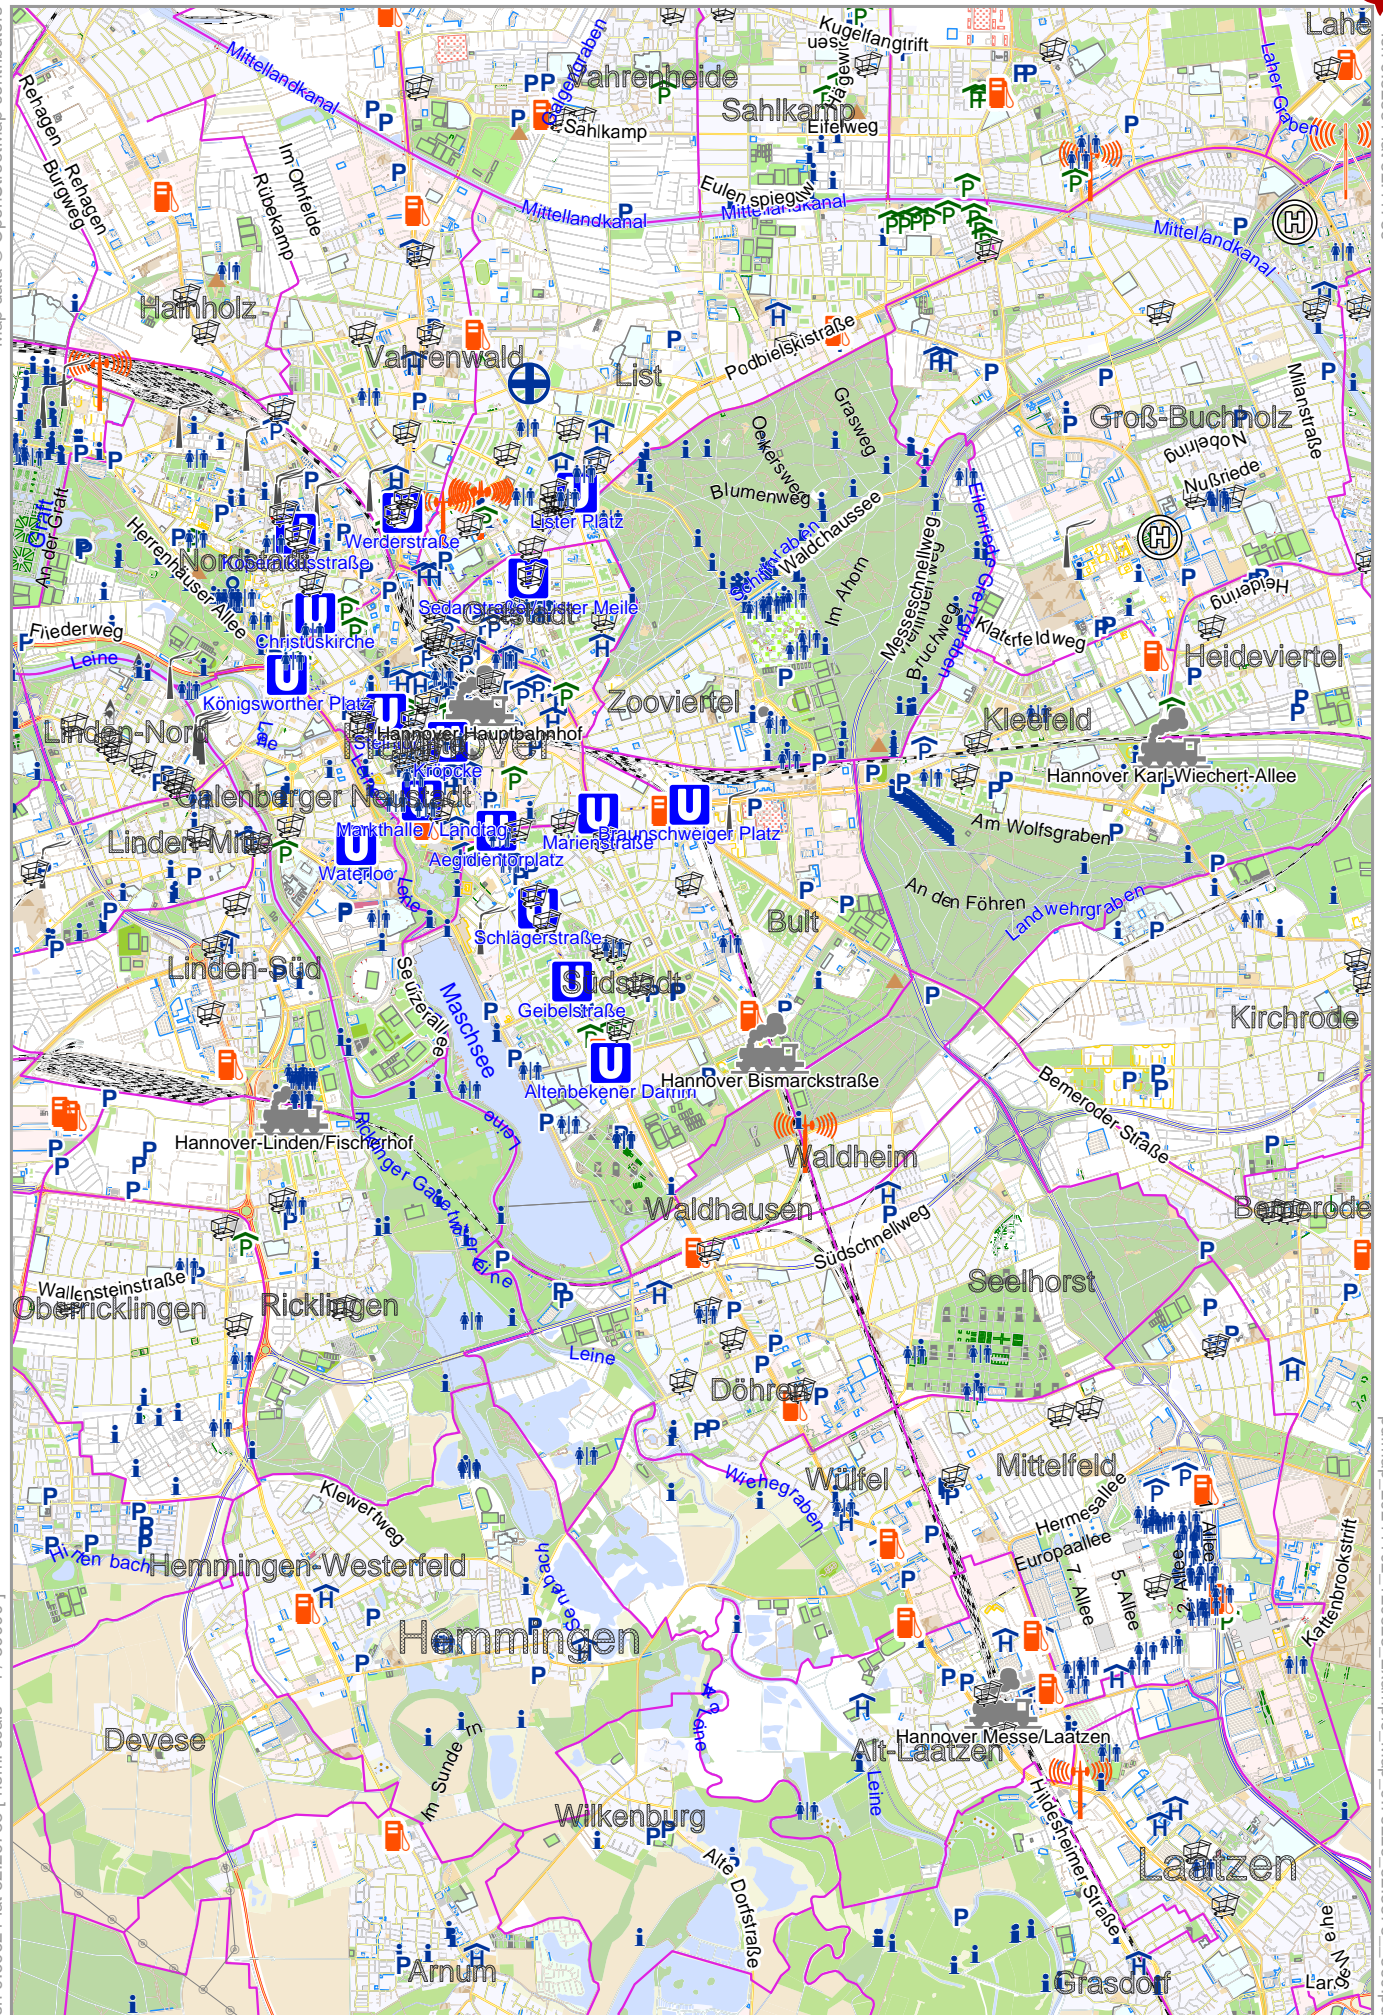

lon 9.82831 lat 52.41786

Map data © OpenStreetMap contributors

lon 9.69621 lat 52.29788 | nom. scale = 1 / 50000

pdfmap, 2024/11/02, 120523, Example_Map, 9.76226, 52.3578, 360.pdf