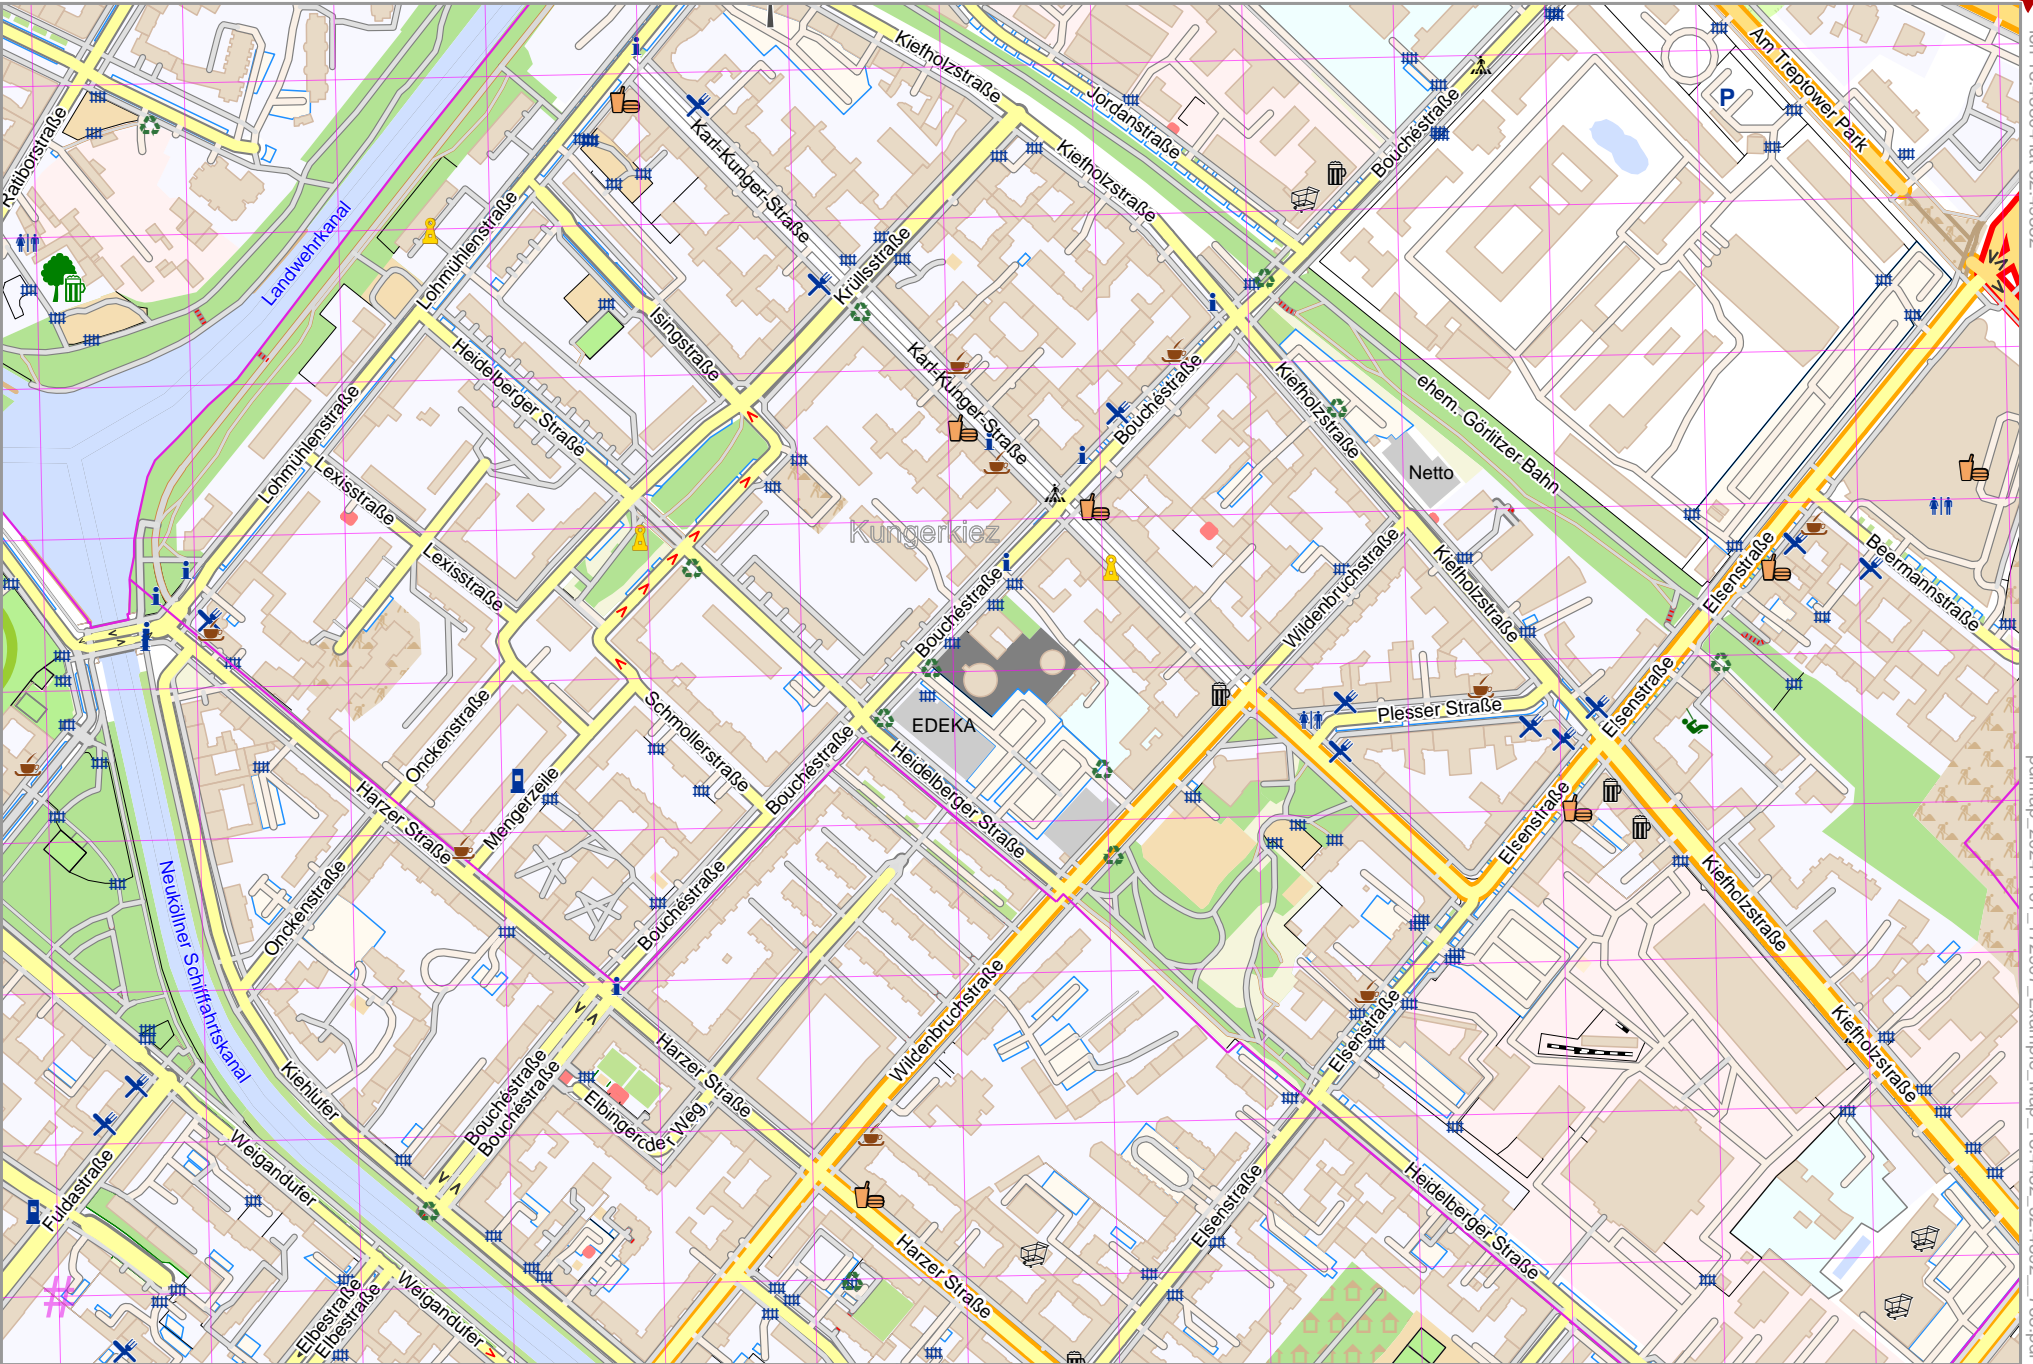

Map data © OpenStreetMap contributors

lon 13.43839 lat 52.48523 [ nom. scale = 1 / 5000 ]

lon 13.45804 lat 52.49332

pdfmap\_20241101\_172907\_Example\_Map\_134482\_524892\_768.pdf

# UTM: 33 U easting 394.00 km northing 5816.20 km

UTM-Grid-width = 100m