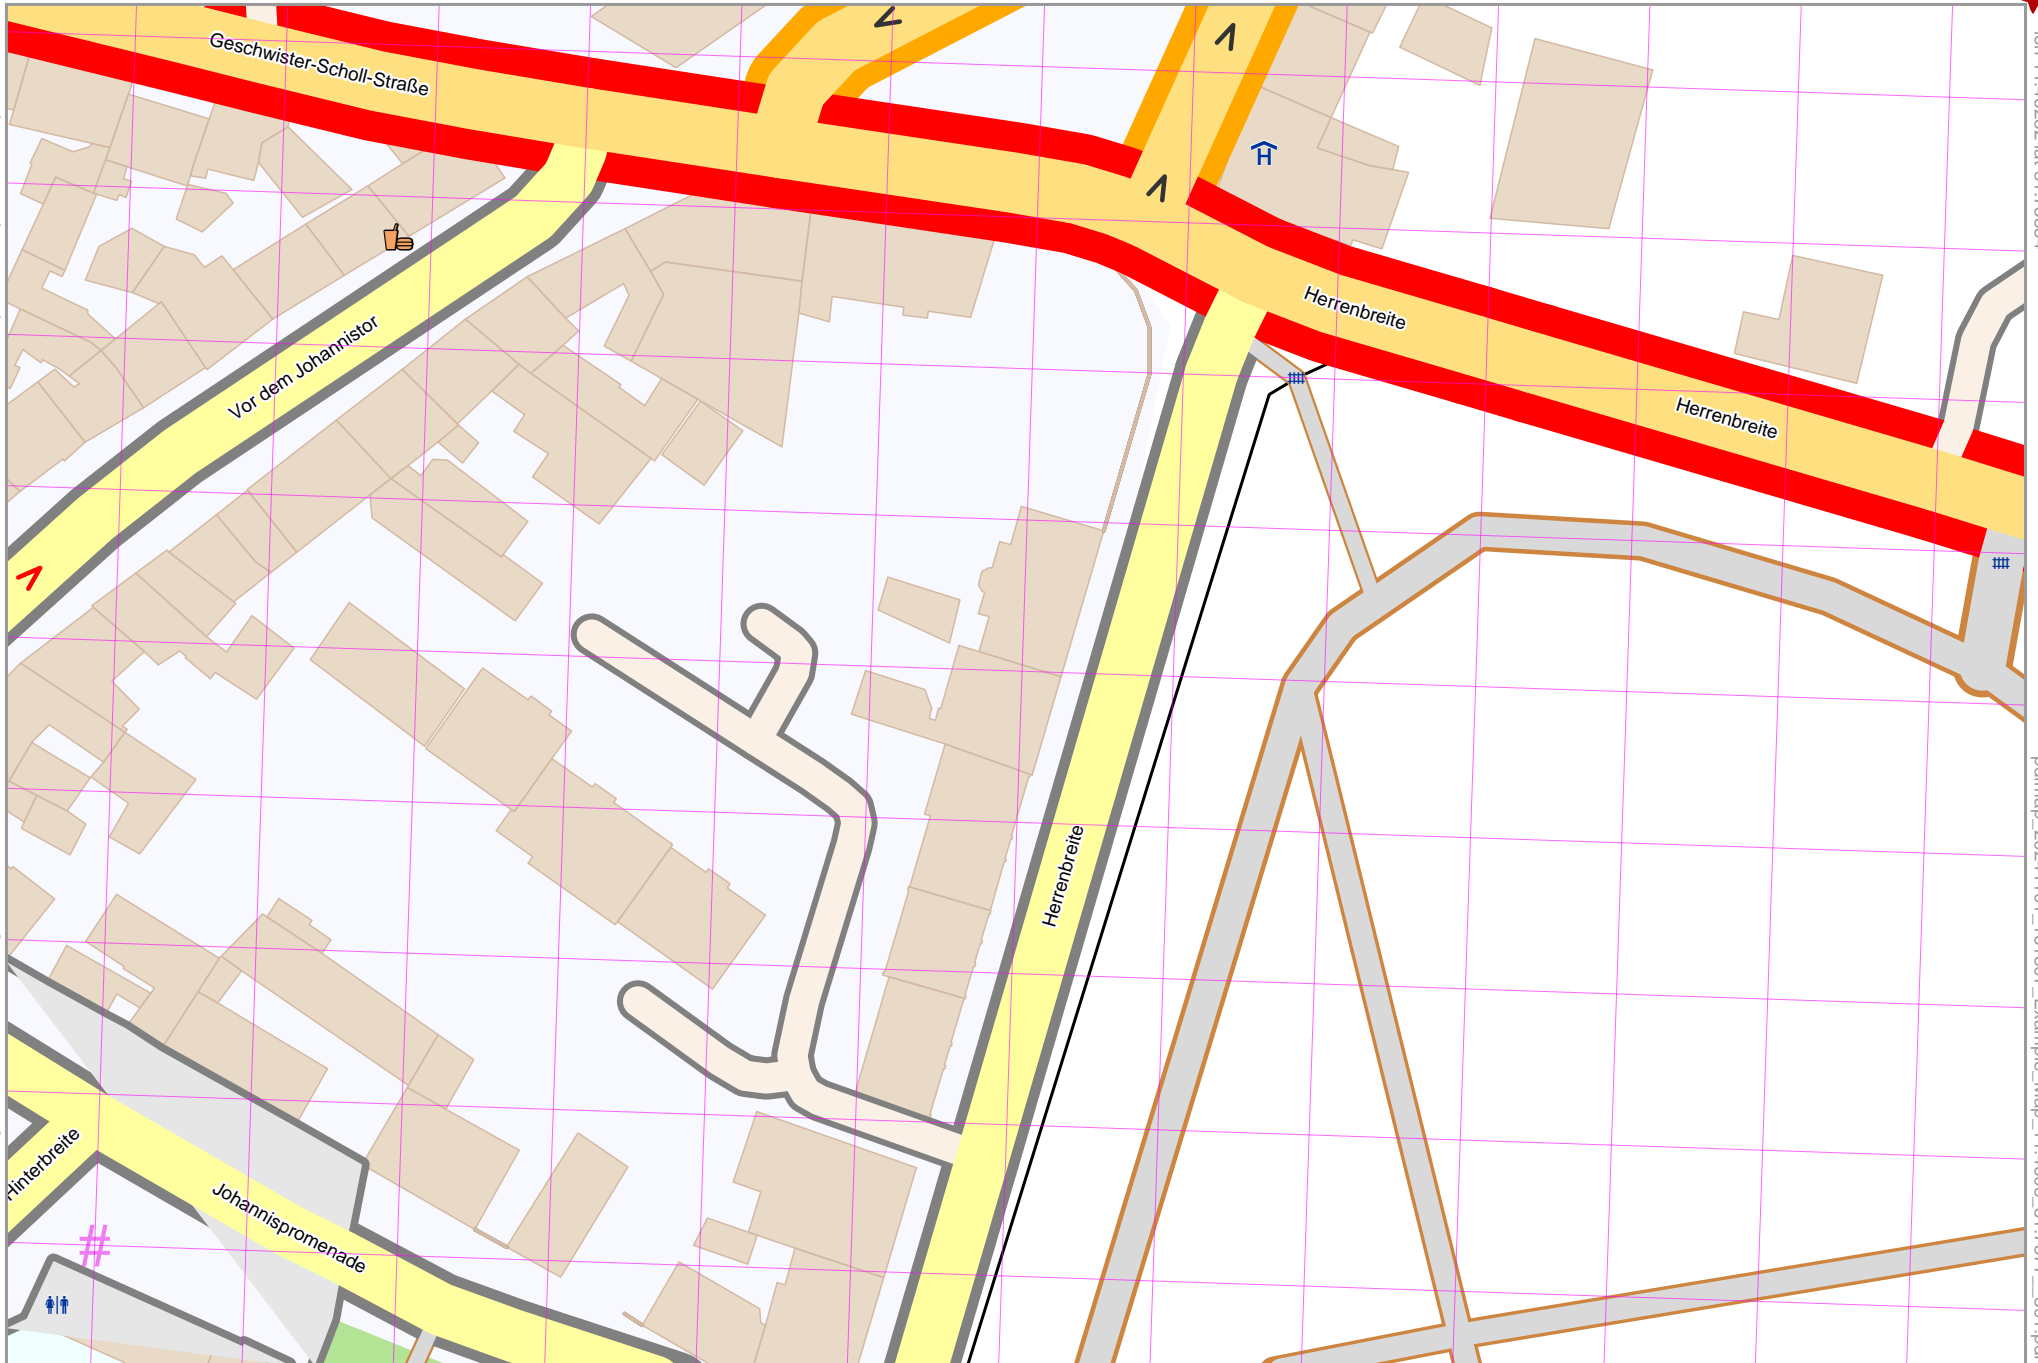

Map data © OpenStreetMap contributors

lon 11.46282 lat 51.75854

lon 11.45895 lat 51.75692 [nom. scale = 1 / 1000]

pdfmap_20241101_161807_Example_Map_11.4608_51.7577_391.pdf

UTM: 32 U easting 669.72 km northing 5736.88 km
UTM-Grid-width = 20m