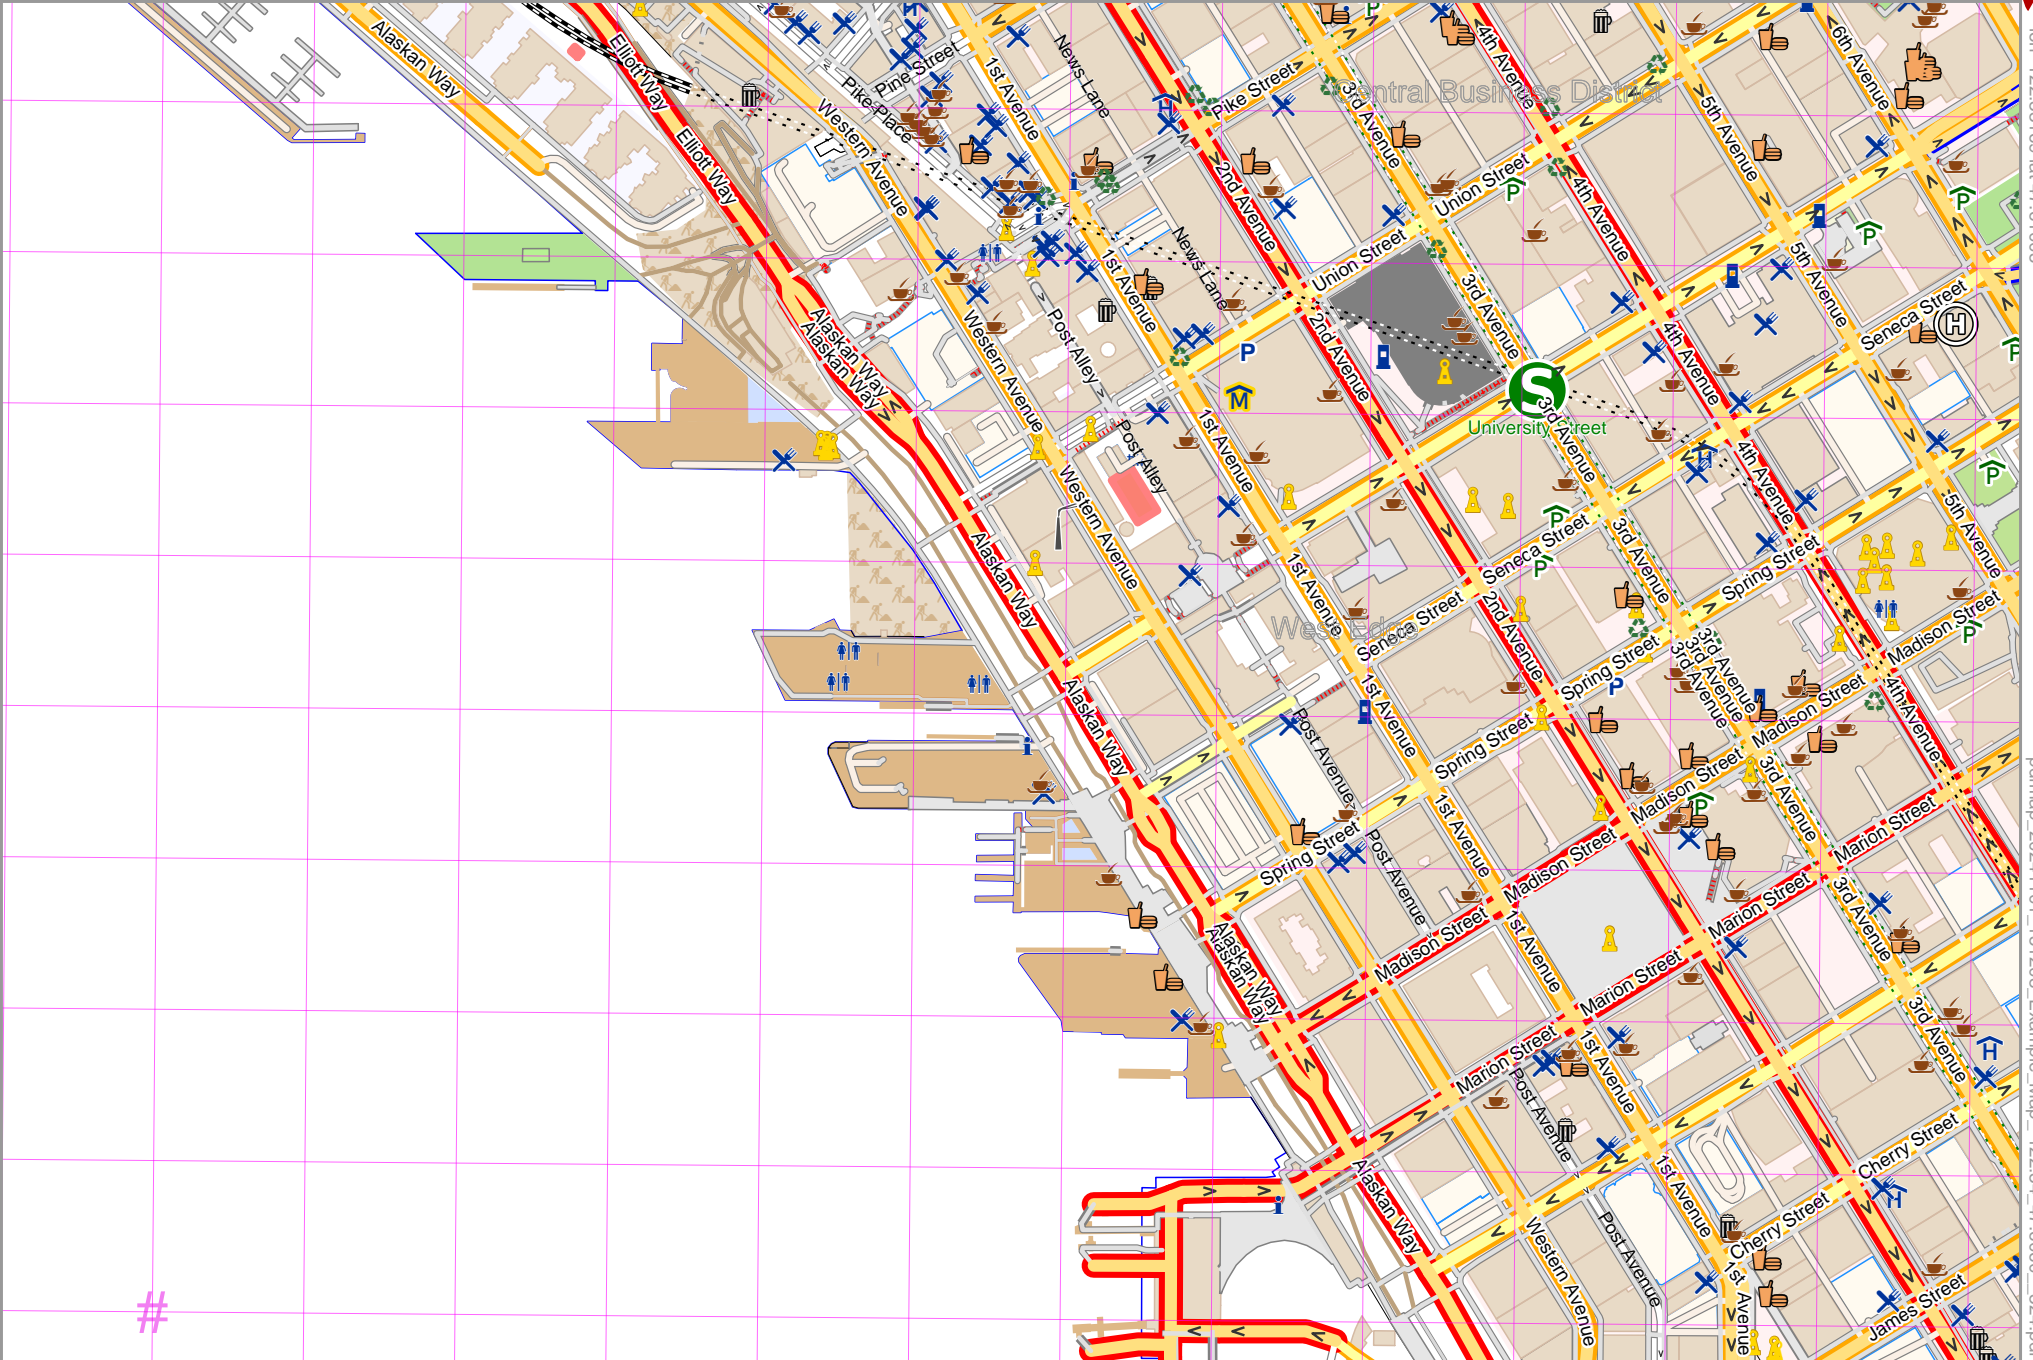

Map data © OpenStreetMap contributors

lon -122.33169 lat 47.61005

lon -122.34945 lat 47.60195 [nom. scale = 1 / 5000]

pdfmap_20241101_151208_Example_Map_-122.34_47.6060_324.pdf

#

UTM: 10 T easting 549.00 km northing 5272.30 km

UTM-Grid-width = 100m