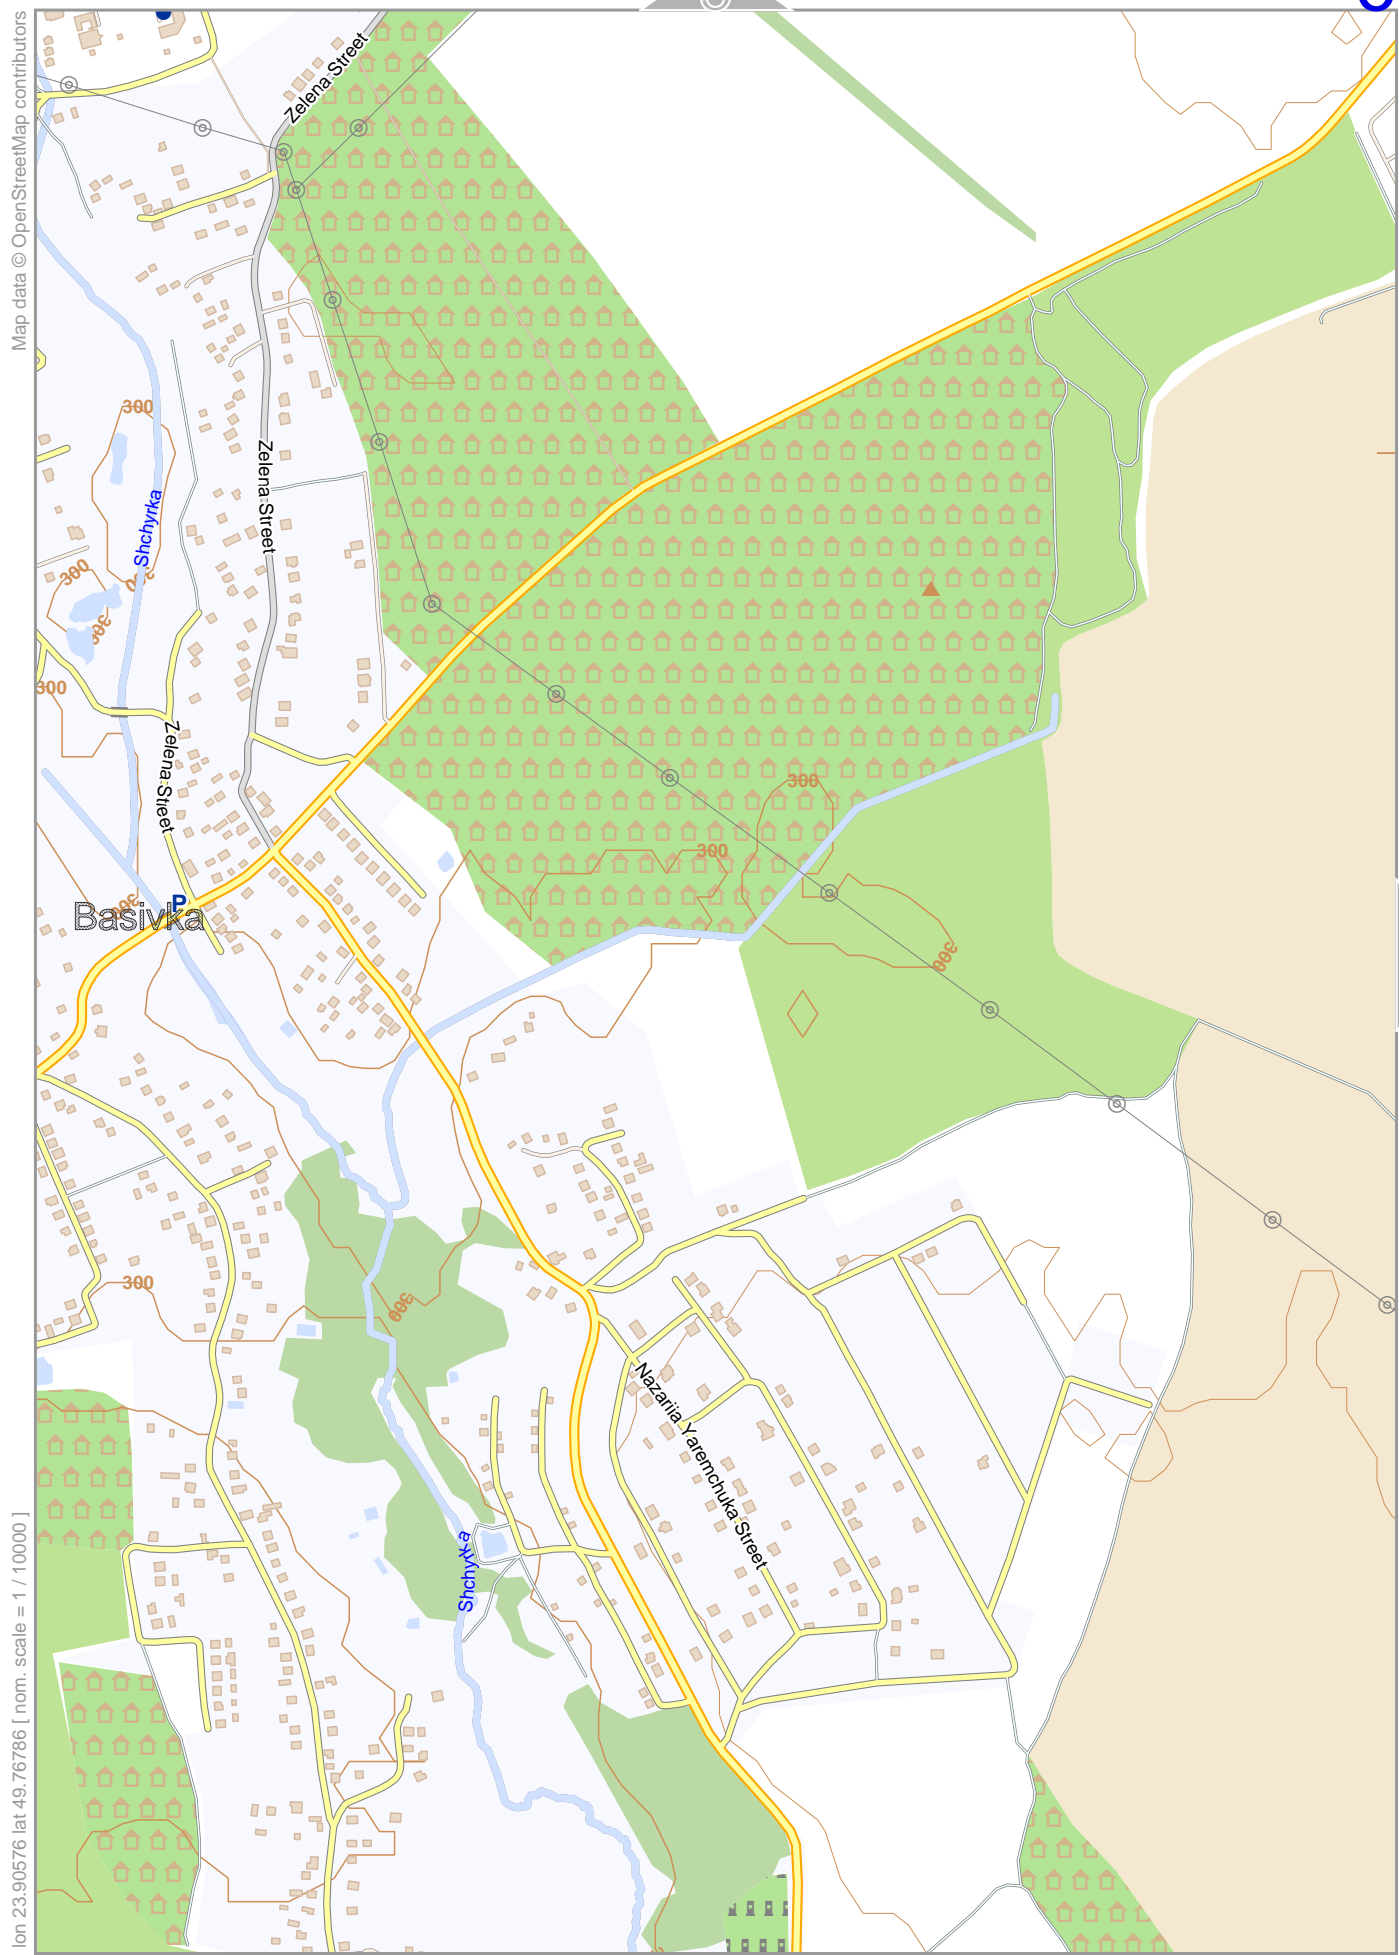

Map data © OpenStreetMap contributors

lon 23.93078 lat 49.79096

lon 23.90576 lat 49.76786 [nom. scale = 1 / 100000]

pdfmap_20241029_132332_Lviv_24.0308_49.8256_754.pdf

0 100 m 500 m

Contour interval = 20m

Map data © OpenStreetMap contributors

10

11

Map data © OpenStreetMap contributors

lon 23.95579 lat 49.79096

6

16

lon 23.93078 lat 49.76786 [nom. scale = 1 / 100000]

pdfmap_20241029_132332_Lviv_24.0308_49.8256_754.pdf

Contour interval = 20m

Map data © OpenStreetMap contributors

lon 24.00582 lat 49.86028

lon 23.98081 lat 49.83717 [nom. scale = 1 / 100000

pdfmap_20241029_132332_Lviv_24.0308_49.8256_754.pdf

Contour interval = 20m