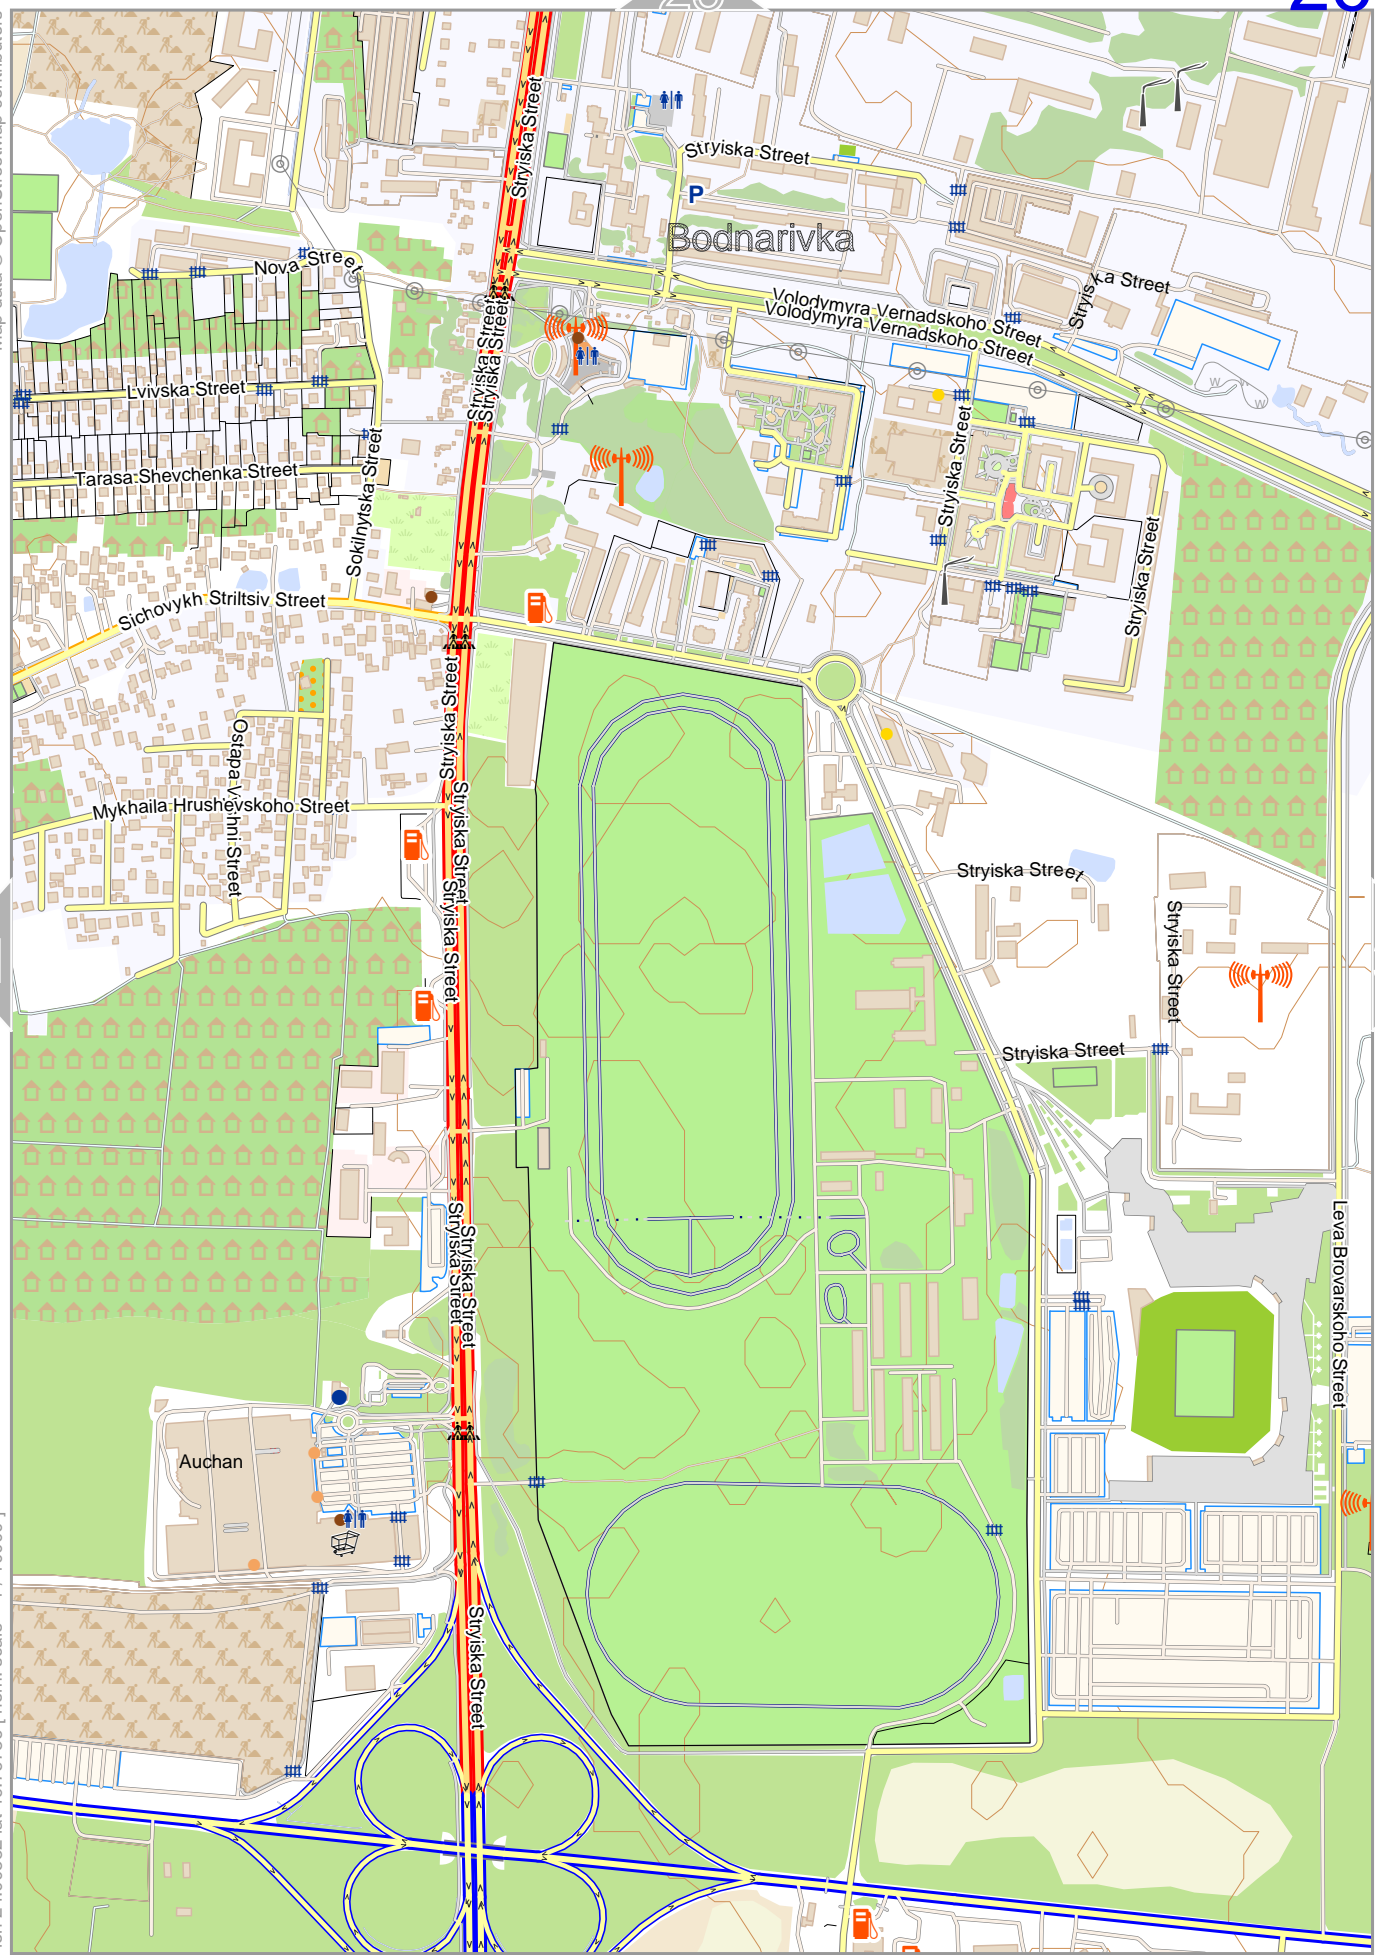

[lon 24.00582 lat 49.79096 | nom. scale = 1 / 100000

pdfmap_20241029_132332_Lviv_24.0308_49.8256_754.pdf

0 100 m 500 m

Contour interval = 20m

Map data © OpenStreetMap contributors

lon 24.03084 lat 49.79096