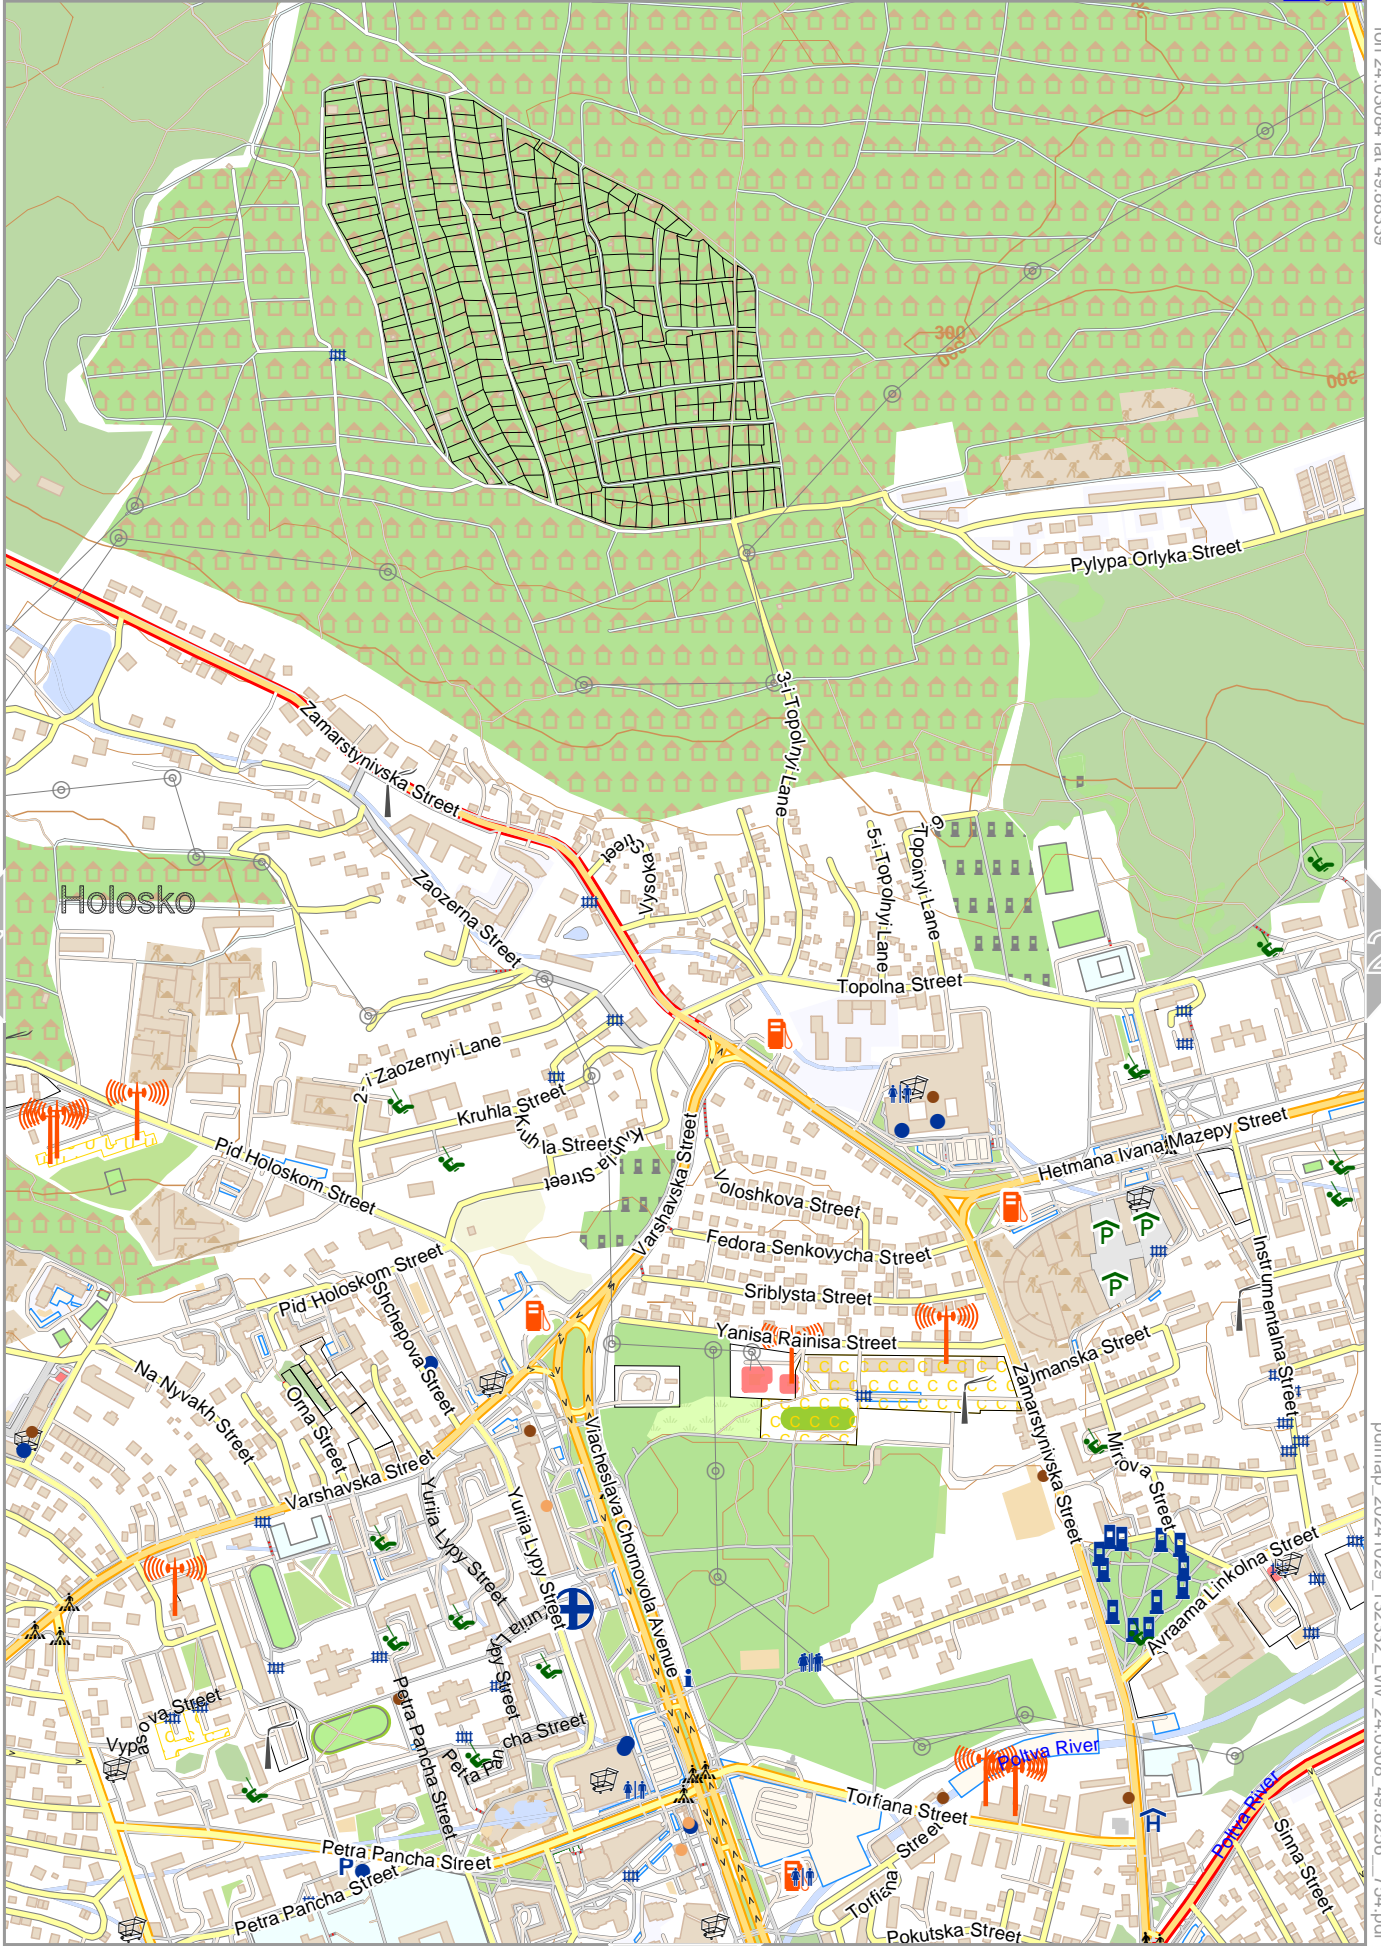

lon 24.00582 lat 49.81407

[lon 23.99081 lat 49.79096] nom. scale = 1 / 100000

pdfmap_20241029_132332_Lviv_24.0308_49.8256_754.pdf

0 100 m 500 m

Contour interval = 20m

Map data © OpenStreetMap contributors

lon 24.03084 lat 49.86028