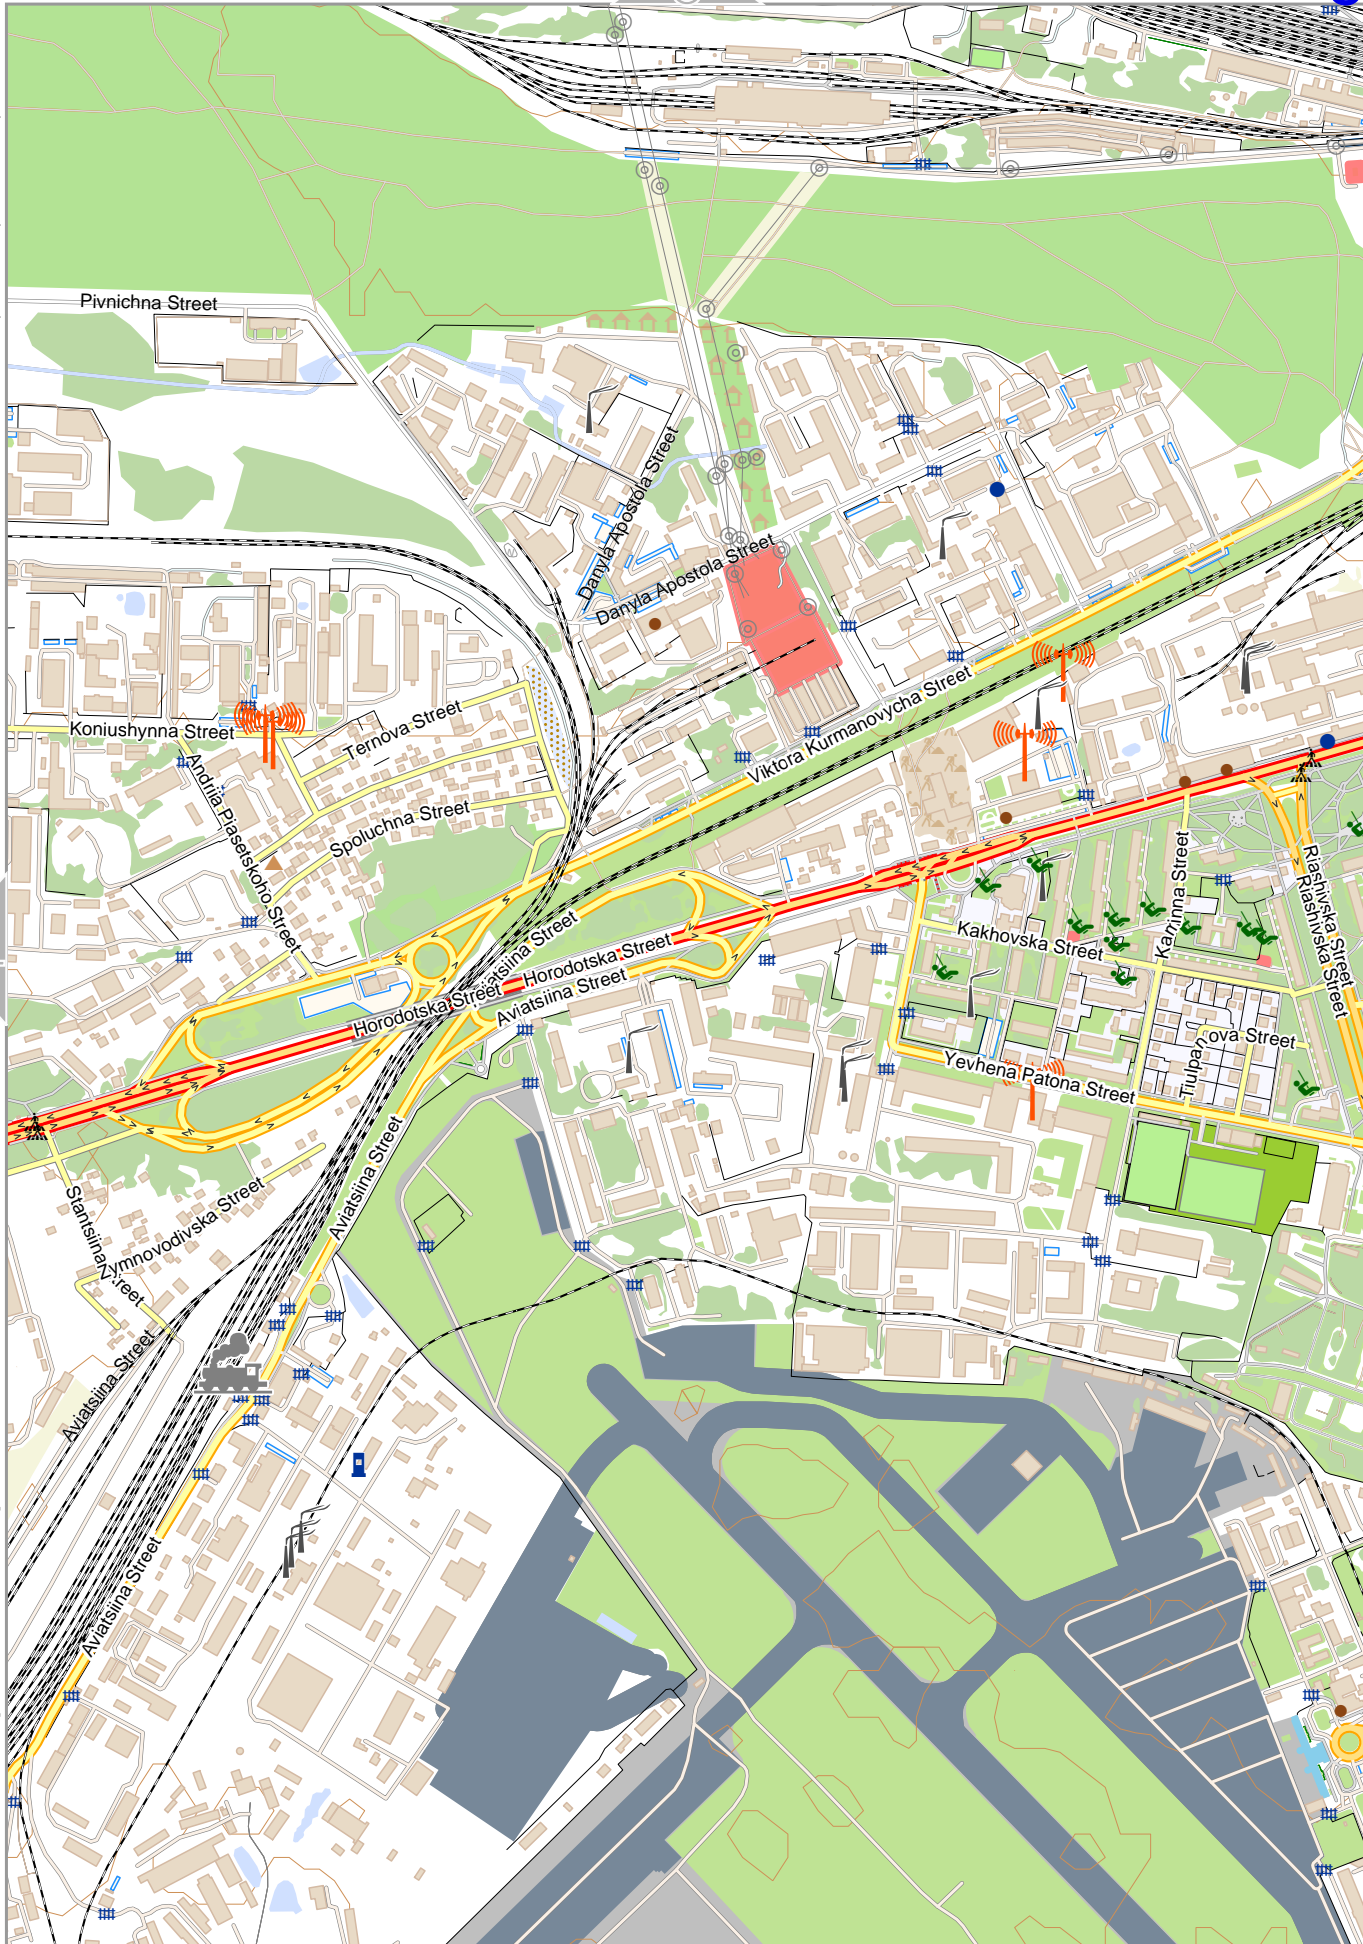

[lon 23.93078 lat 49.83717 [nom. scale = 1 / 100000]

0 100 m 500 m

Contour interval = 20m

7

13

9

Lviv

10