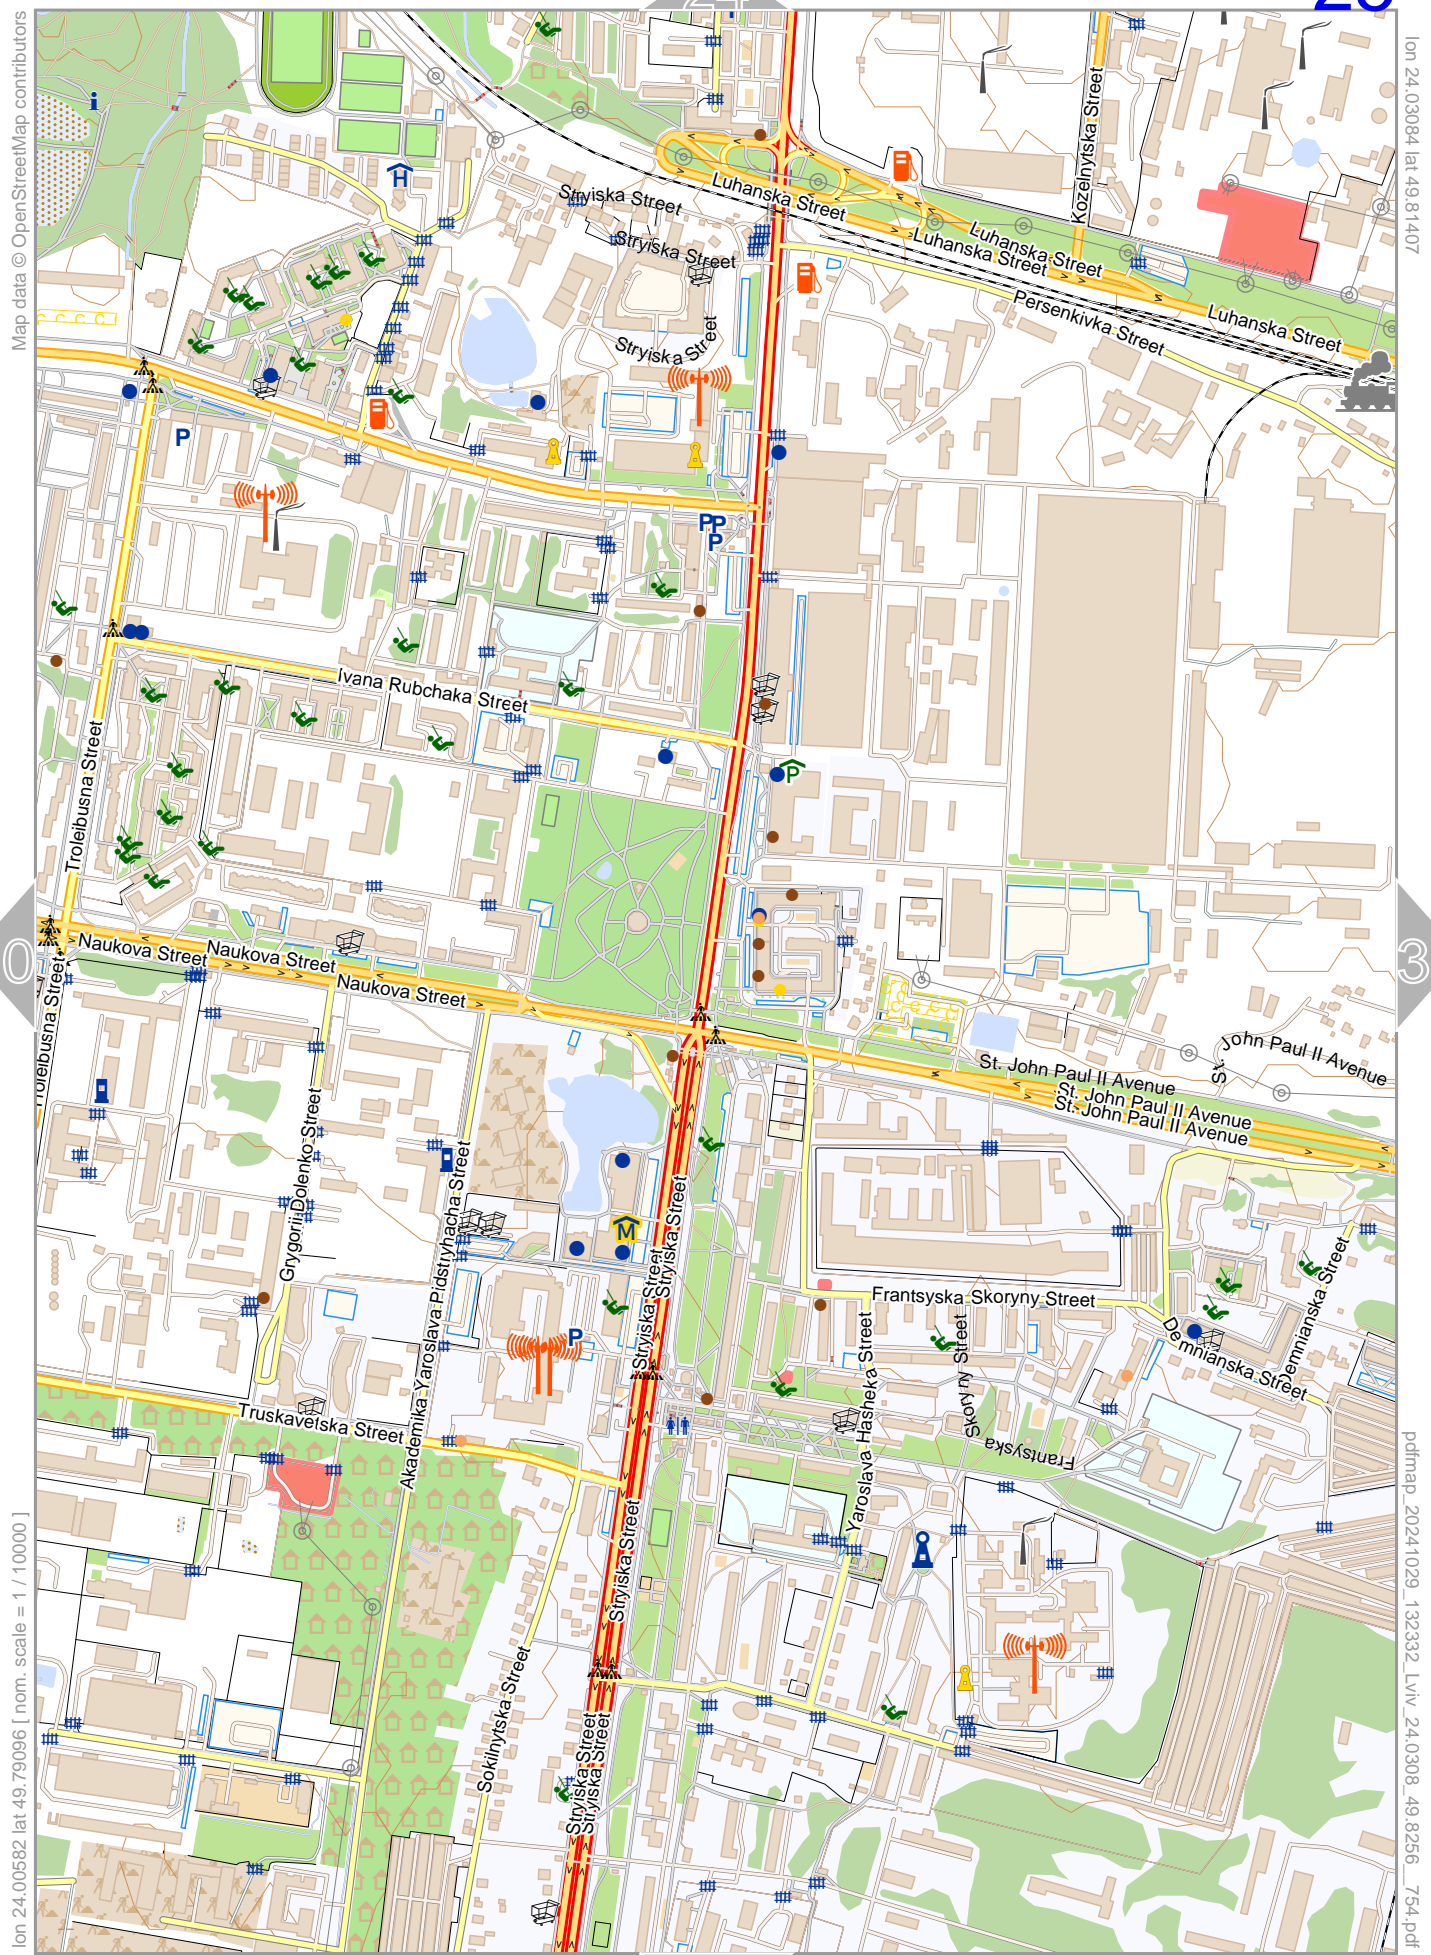

Map data © OpenStreetMap contributors

lon 24.03084 lat 49.81407

[lon 24.00582 lat 49.79096 | nom. scale = 1 / 100000

pdfmap_20241029_132332_Lviv_24.0308_49.8256_754.pdf

0 100 m 500 m

Contour interval = 20m