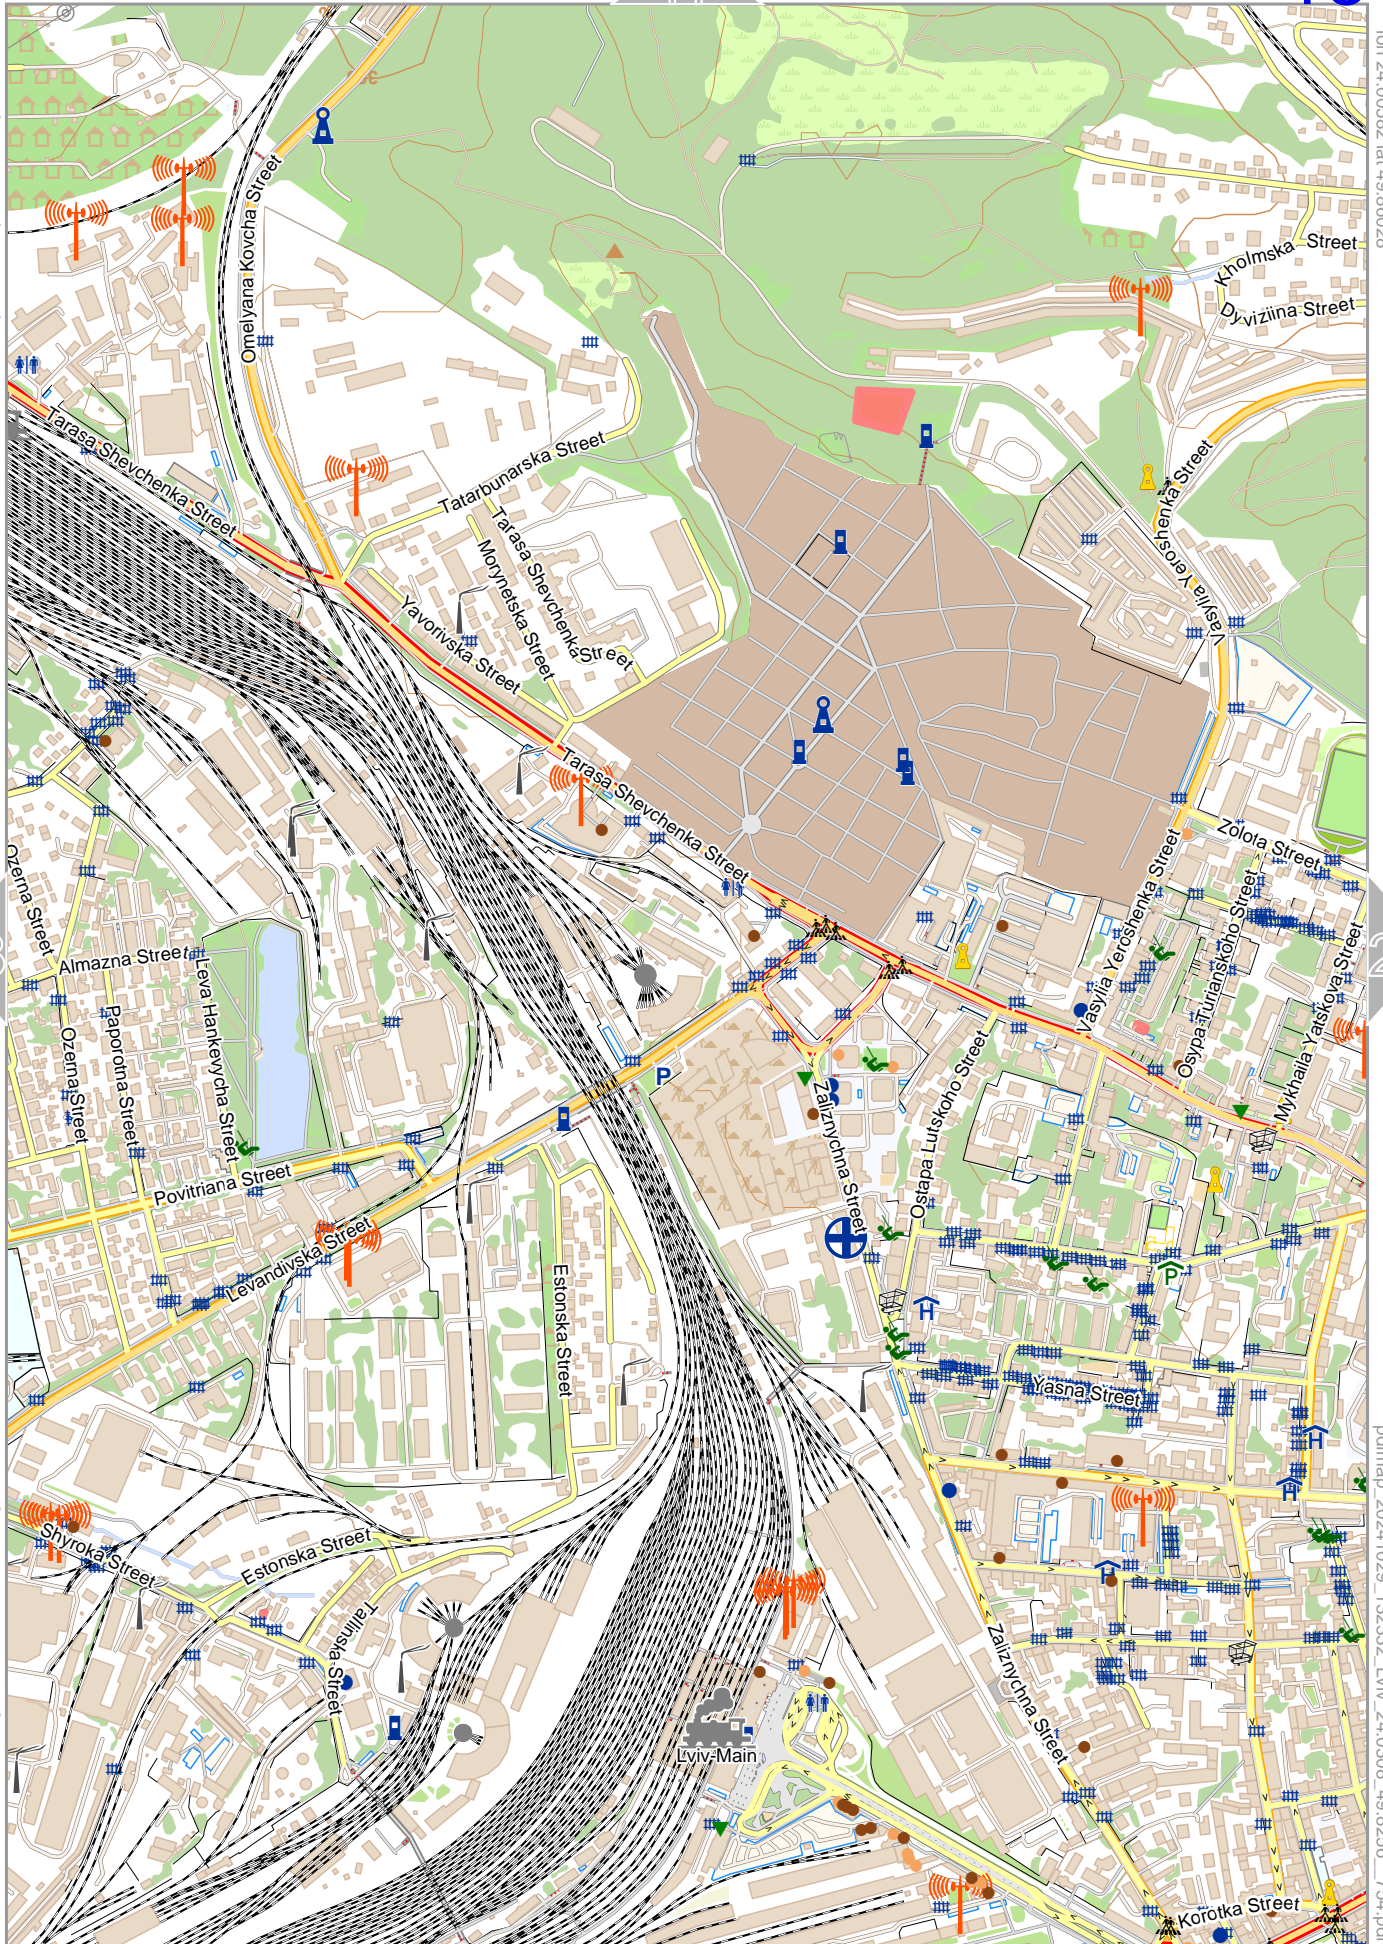

Contour interval = 20m

16

Map data © OpenStreetMap contributors

lon 23.98081 | lat 49.79096

[lon 23.95579 | lat 49.76786 | nom. scale = 1 / 100000

pdfmap_20241029_132332_Lviv_24.0308_49.8256_754.pdf

0 100 m 500 m

Contour interval = 20m

Map data © OpenStreetMap contributors

lon 24.00582 lat 49.86028

lon 23.98081 lat 49.83717 [nom. scale = 1 / 100000

pdfmap_20241029_132332_Lviv_24.0308_49.8256_754.pdf

Contour interval = 20m