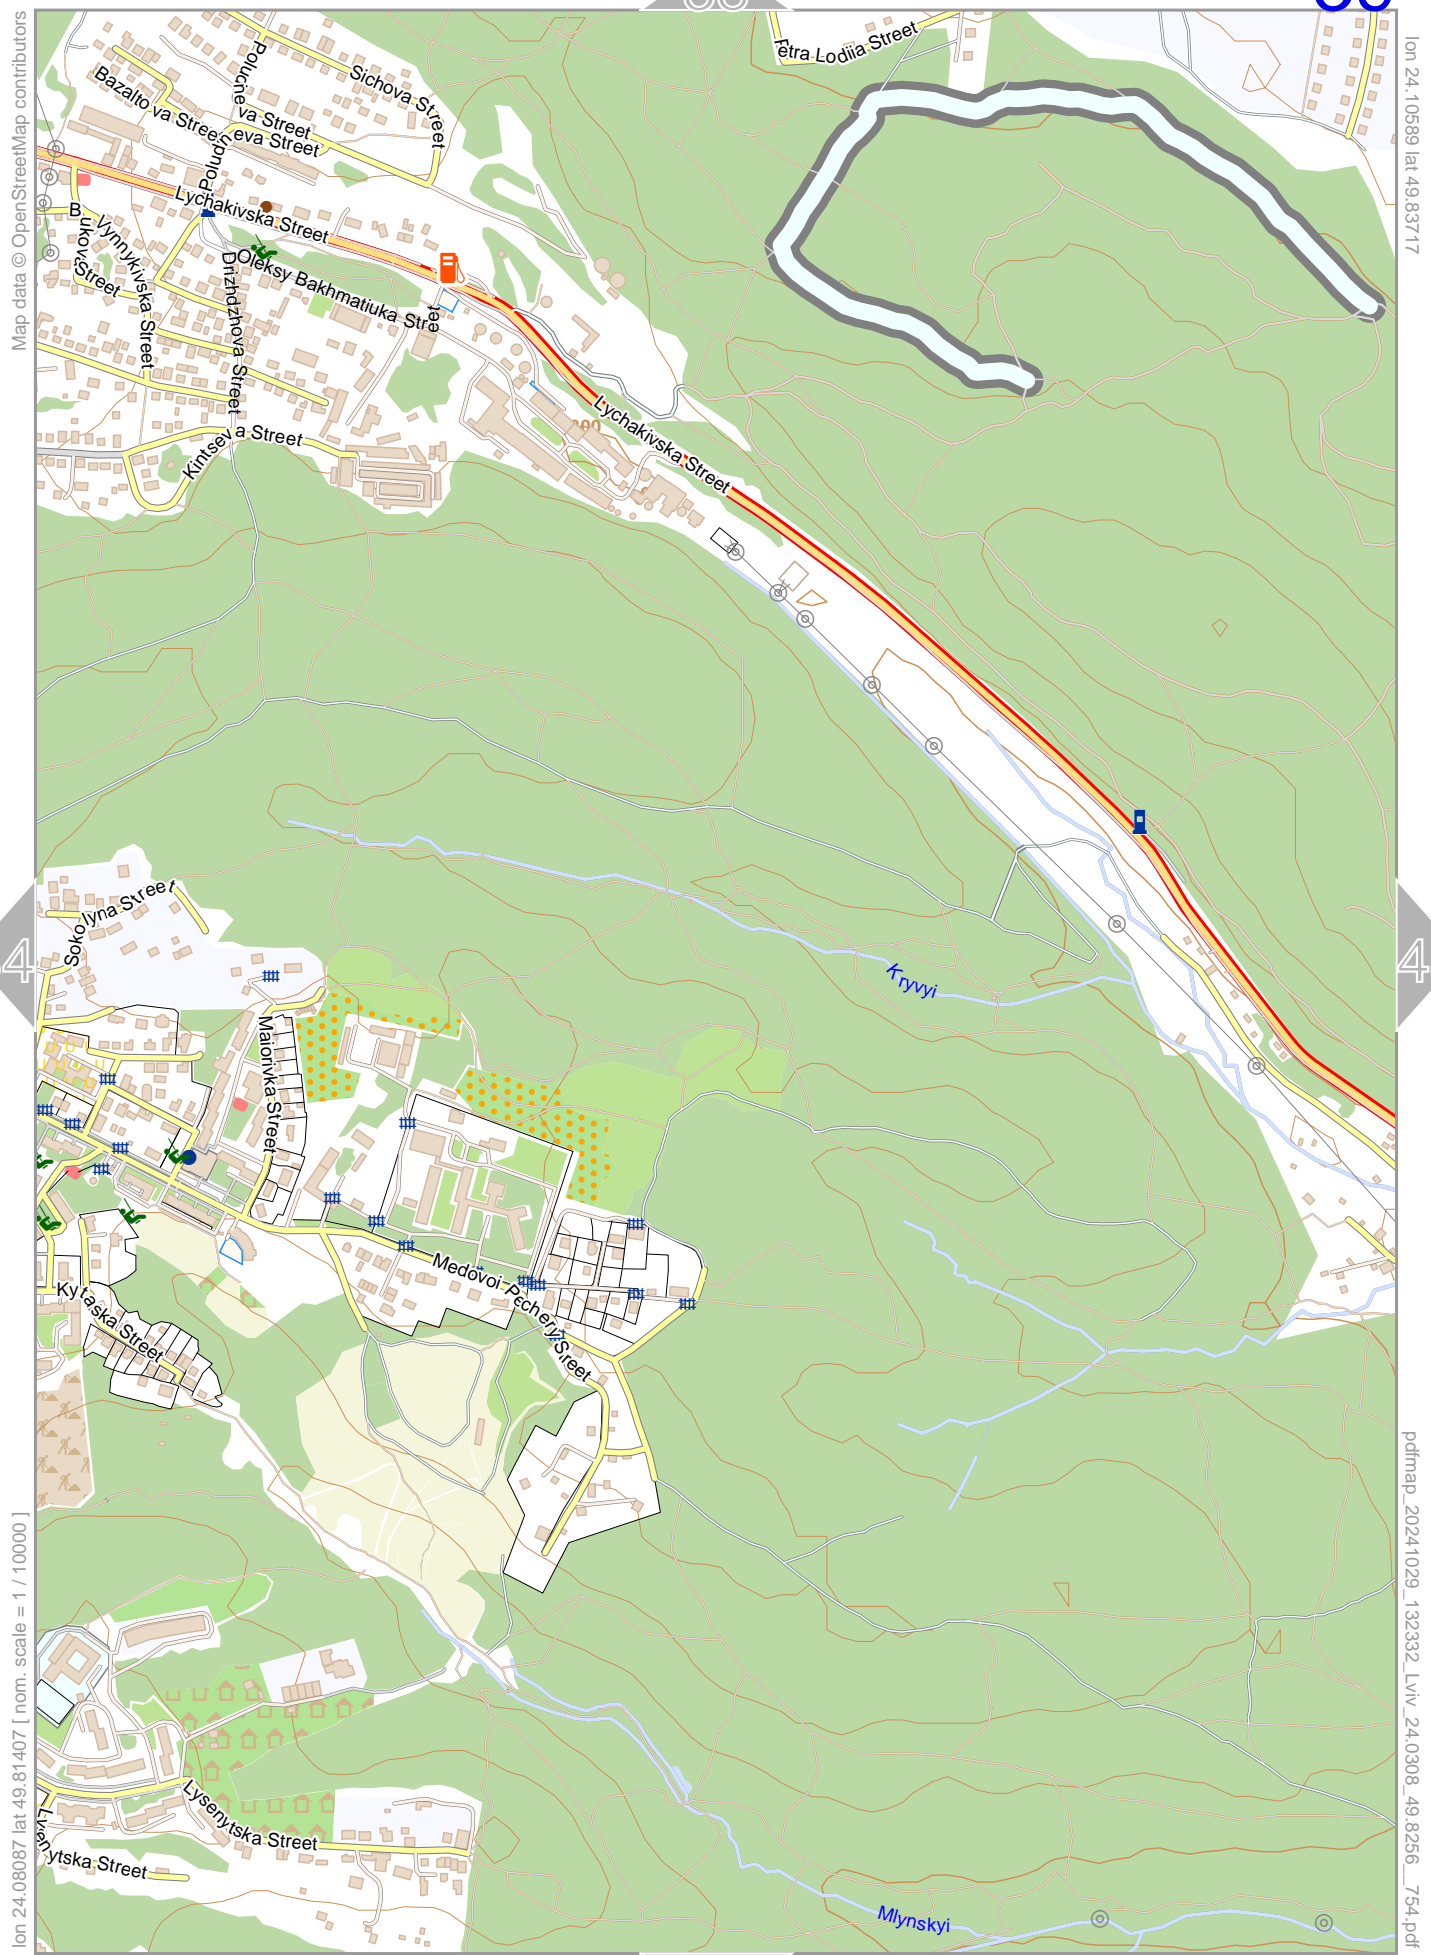

Map data © OpenStreetMap contributors

32

42

[lon 24.09087 lat 49.86028 [nom. scale = 1 / 100000

pdfmap_20241029_132332_Lviv_24.0308_49.8256_754.pdf

0 100 m 500 m

Contour interval = 20m

38