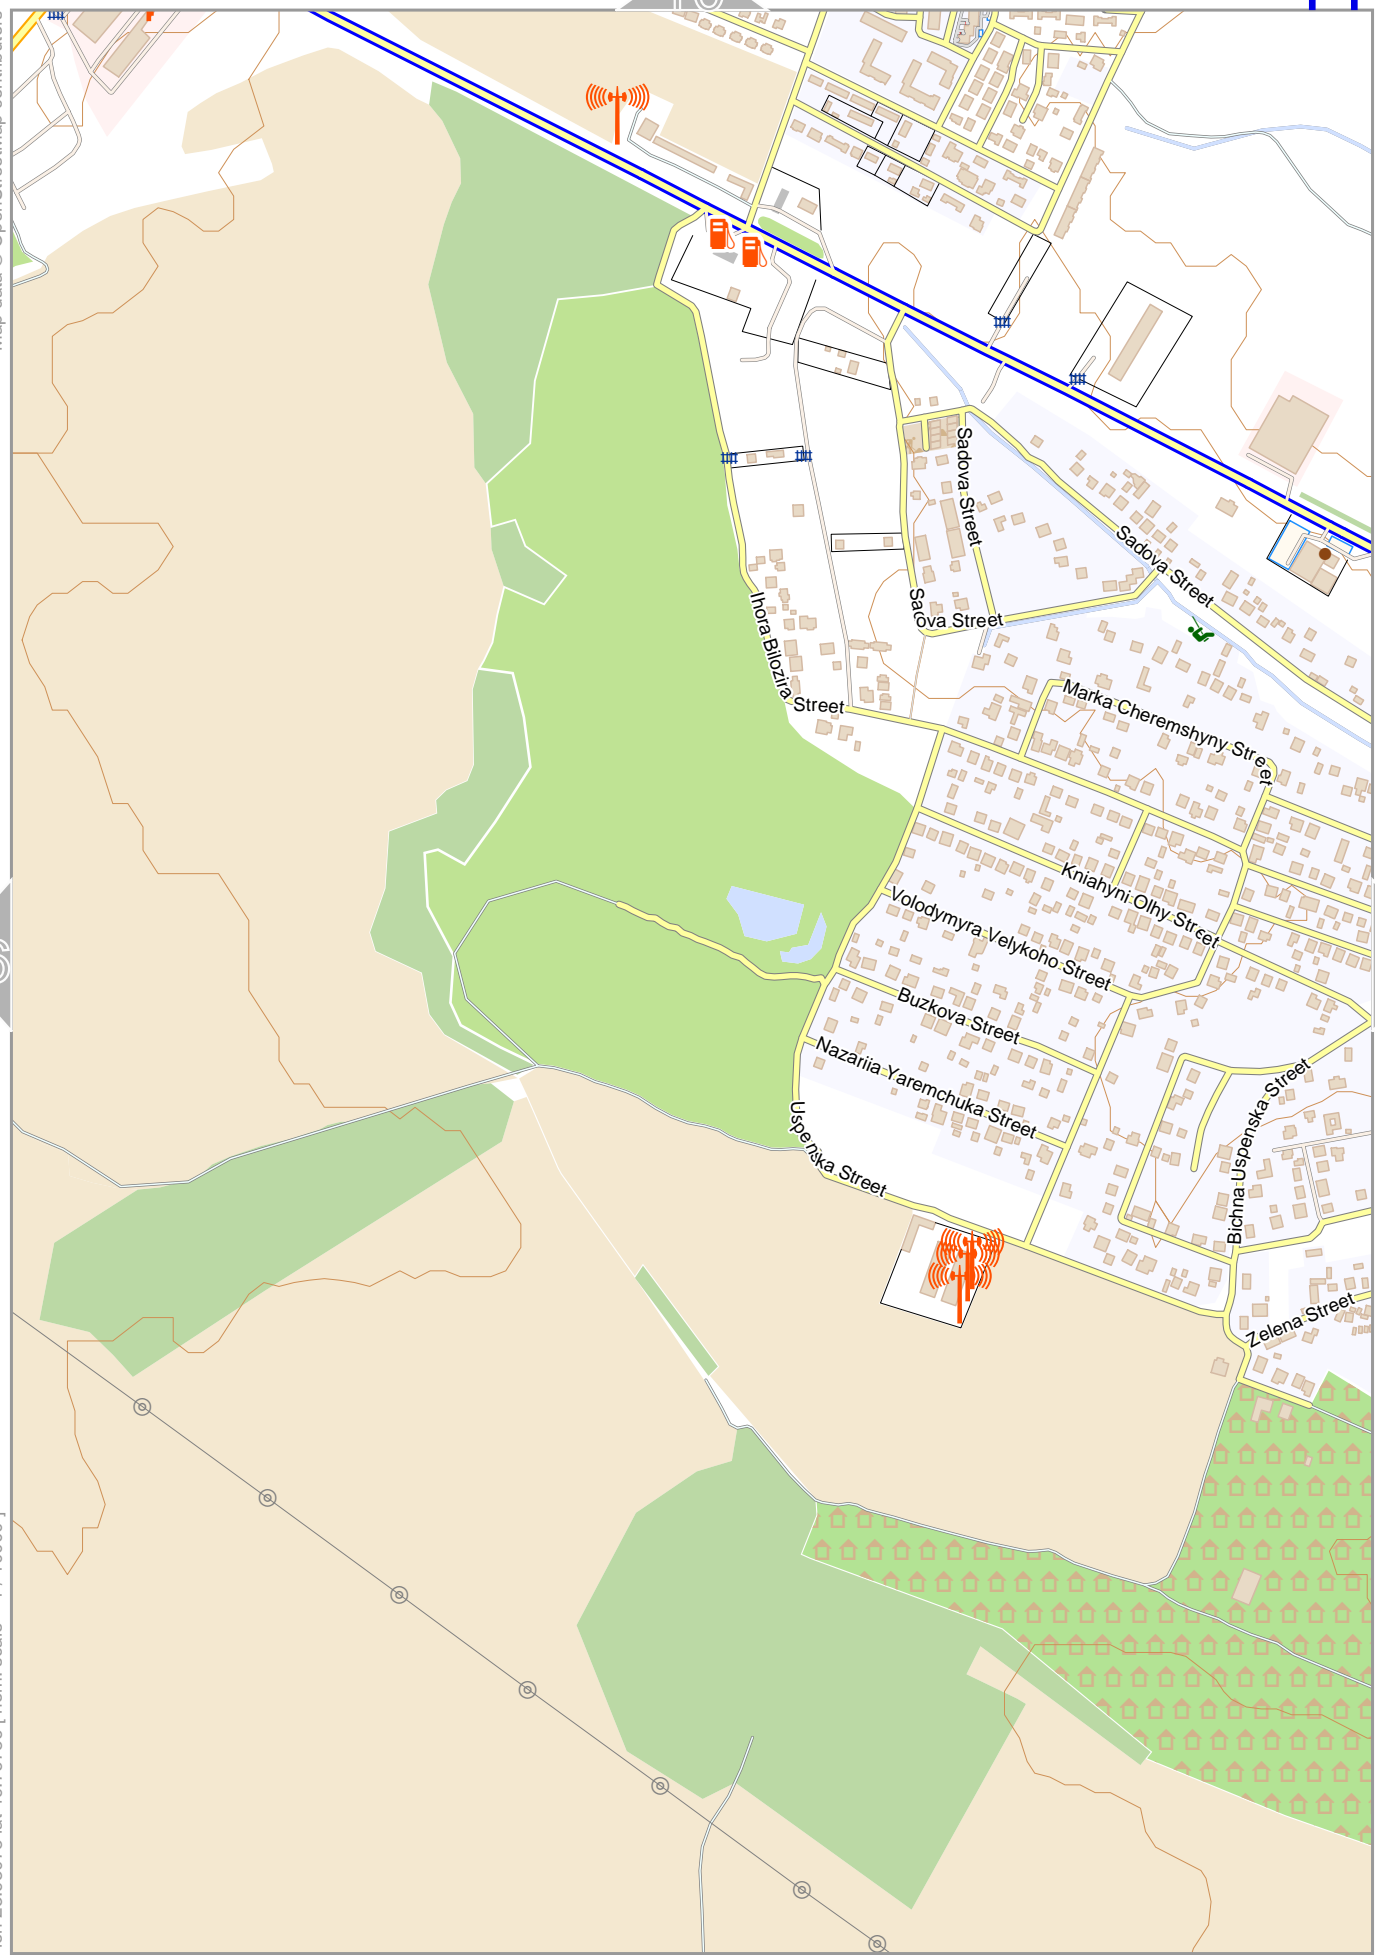

10

11

Map data © OpenStreetMap contributors

lon 23.95579 lat 49.79096

6

16

lon 23.93078 lat 49.76786 [nom. scale = 1 / 100000]

pdfmap_20241029_132332_Lviv_24.0308_49.8256_754.pdf