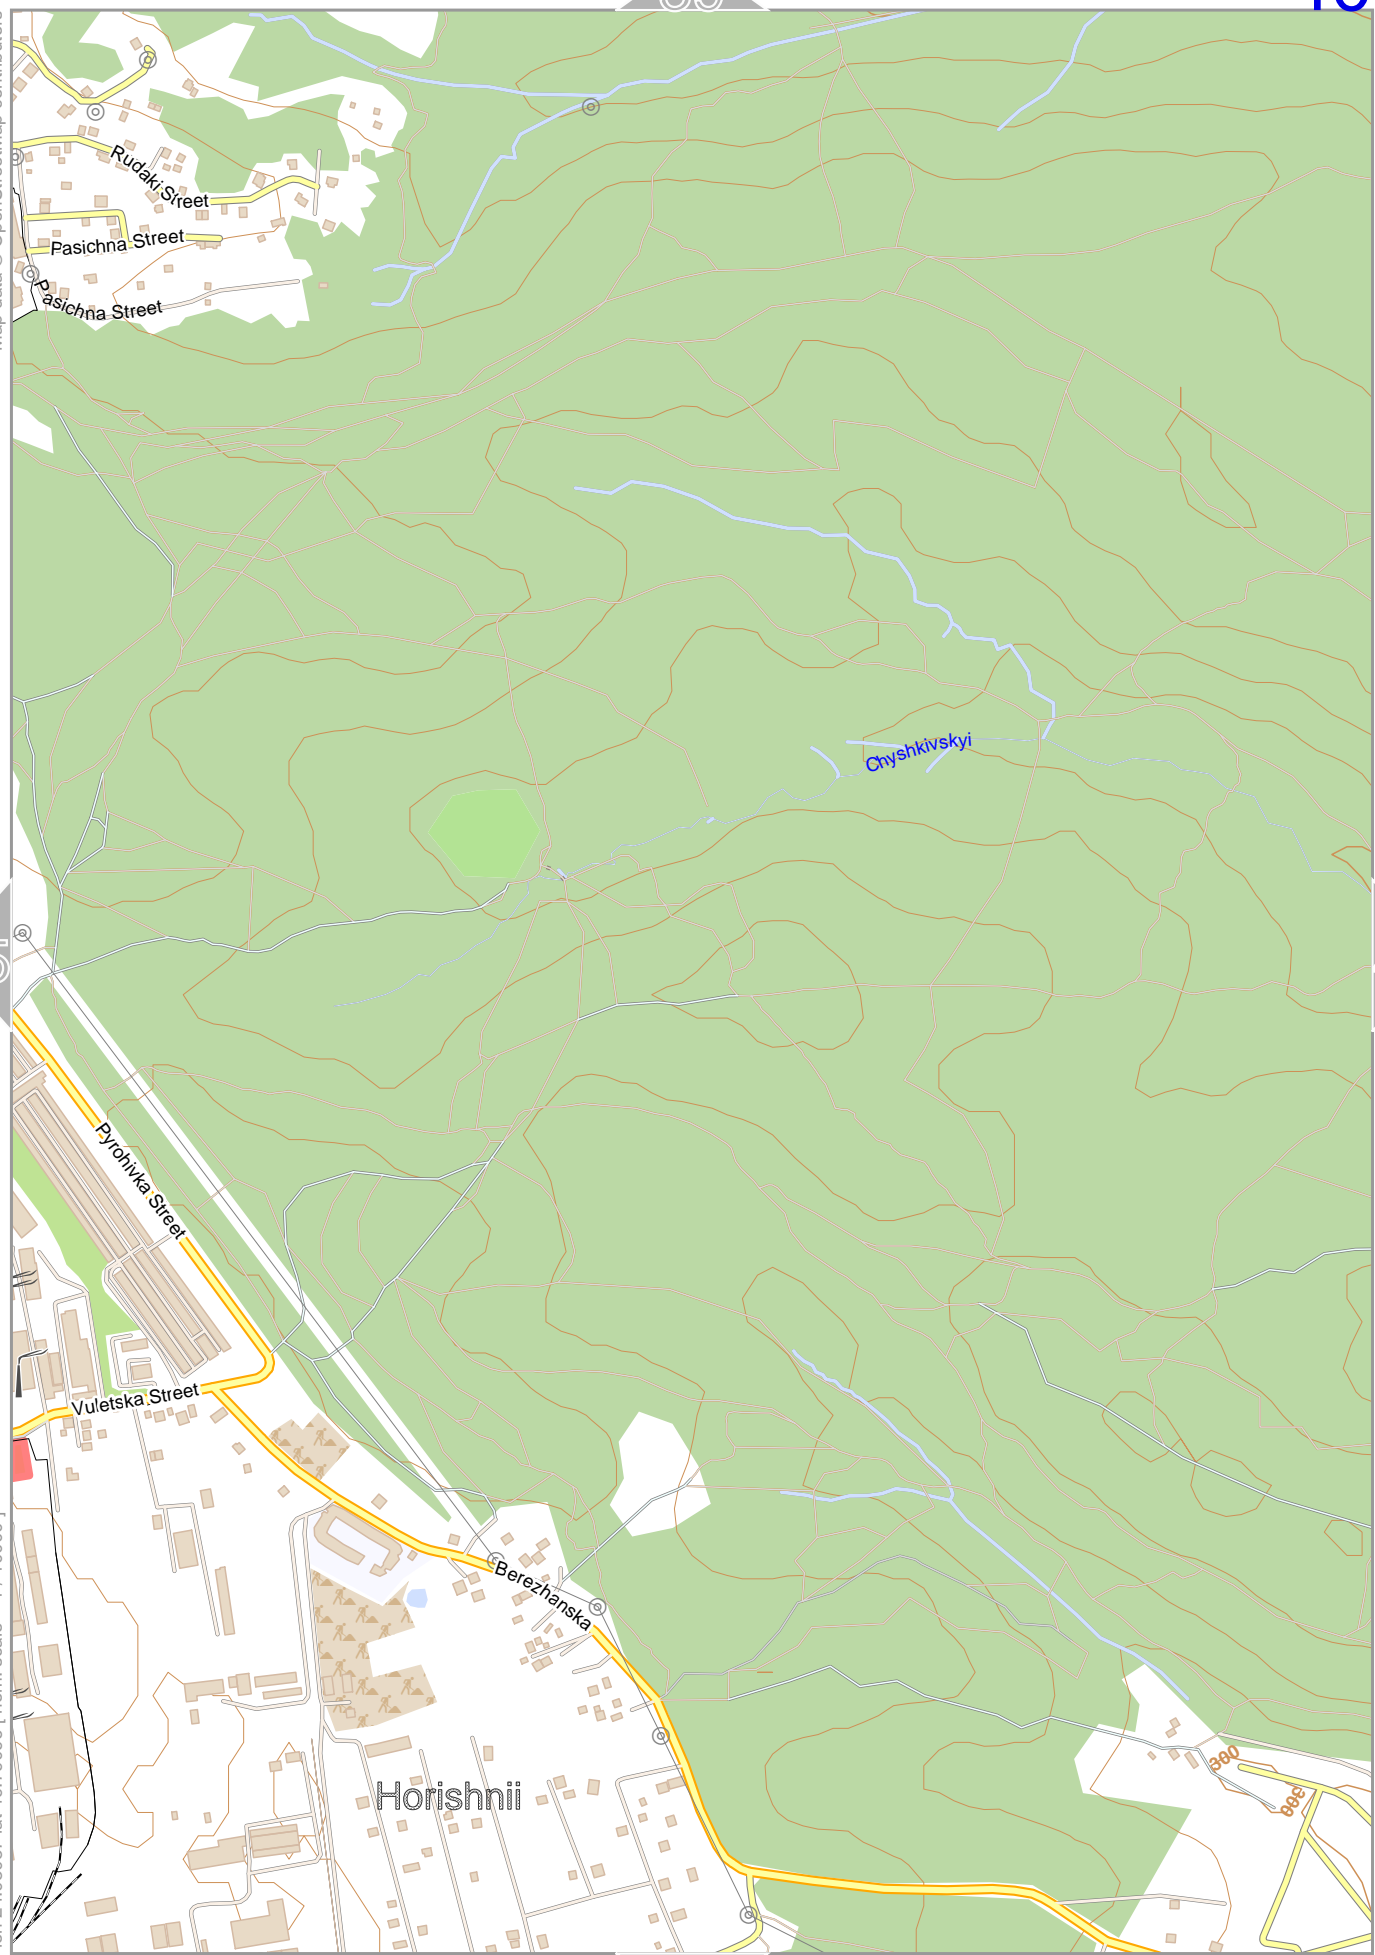

Lviv

39

40

Map data © OpenStreetMap contributors

lon 24.10589 lat 49.81407

35

45

lon 24.08087 lat 49.79096 [nom. scale = 1 / 100000]

pdfmap_20241029_132332_Lviv_24.0308_49.8256_754.pdf

0 100 m 500 m

41

Contour interval = 20m