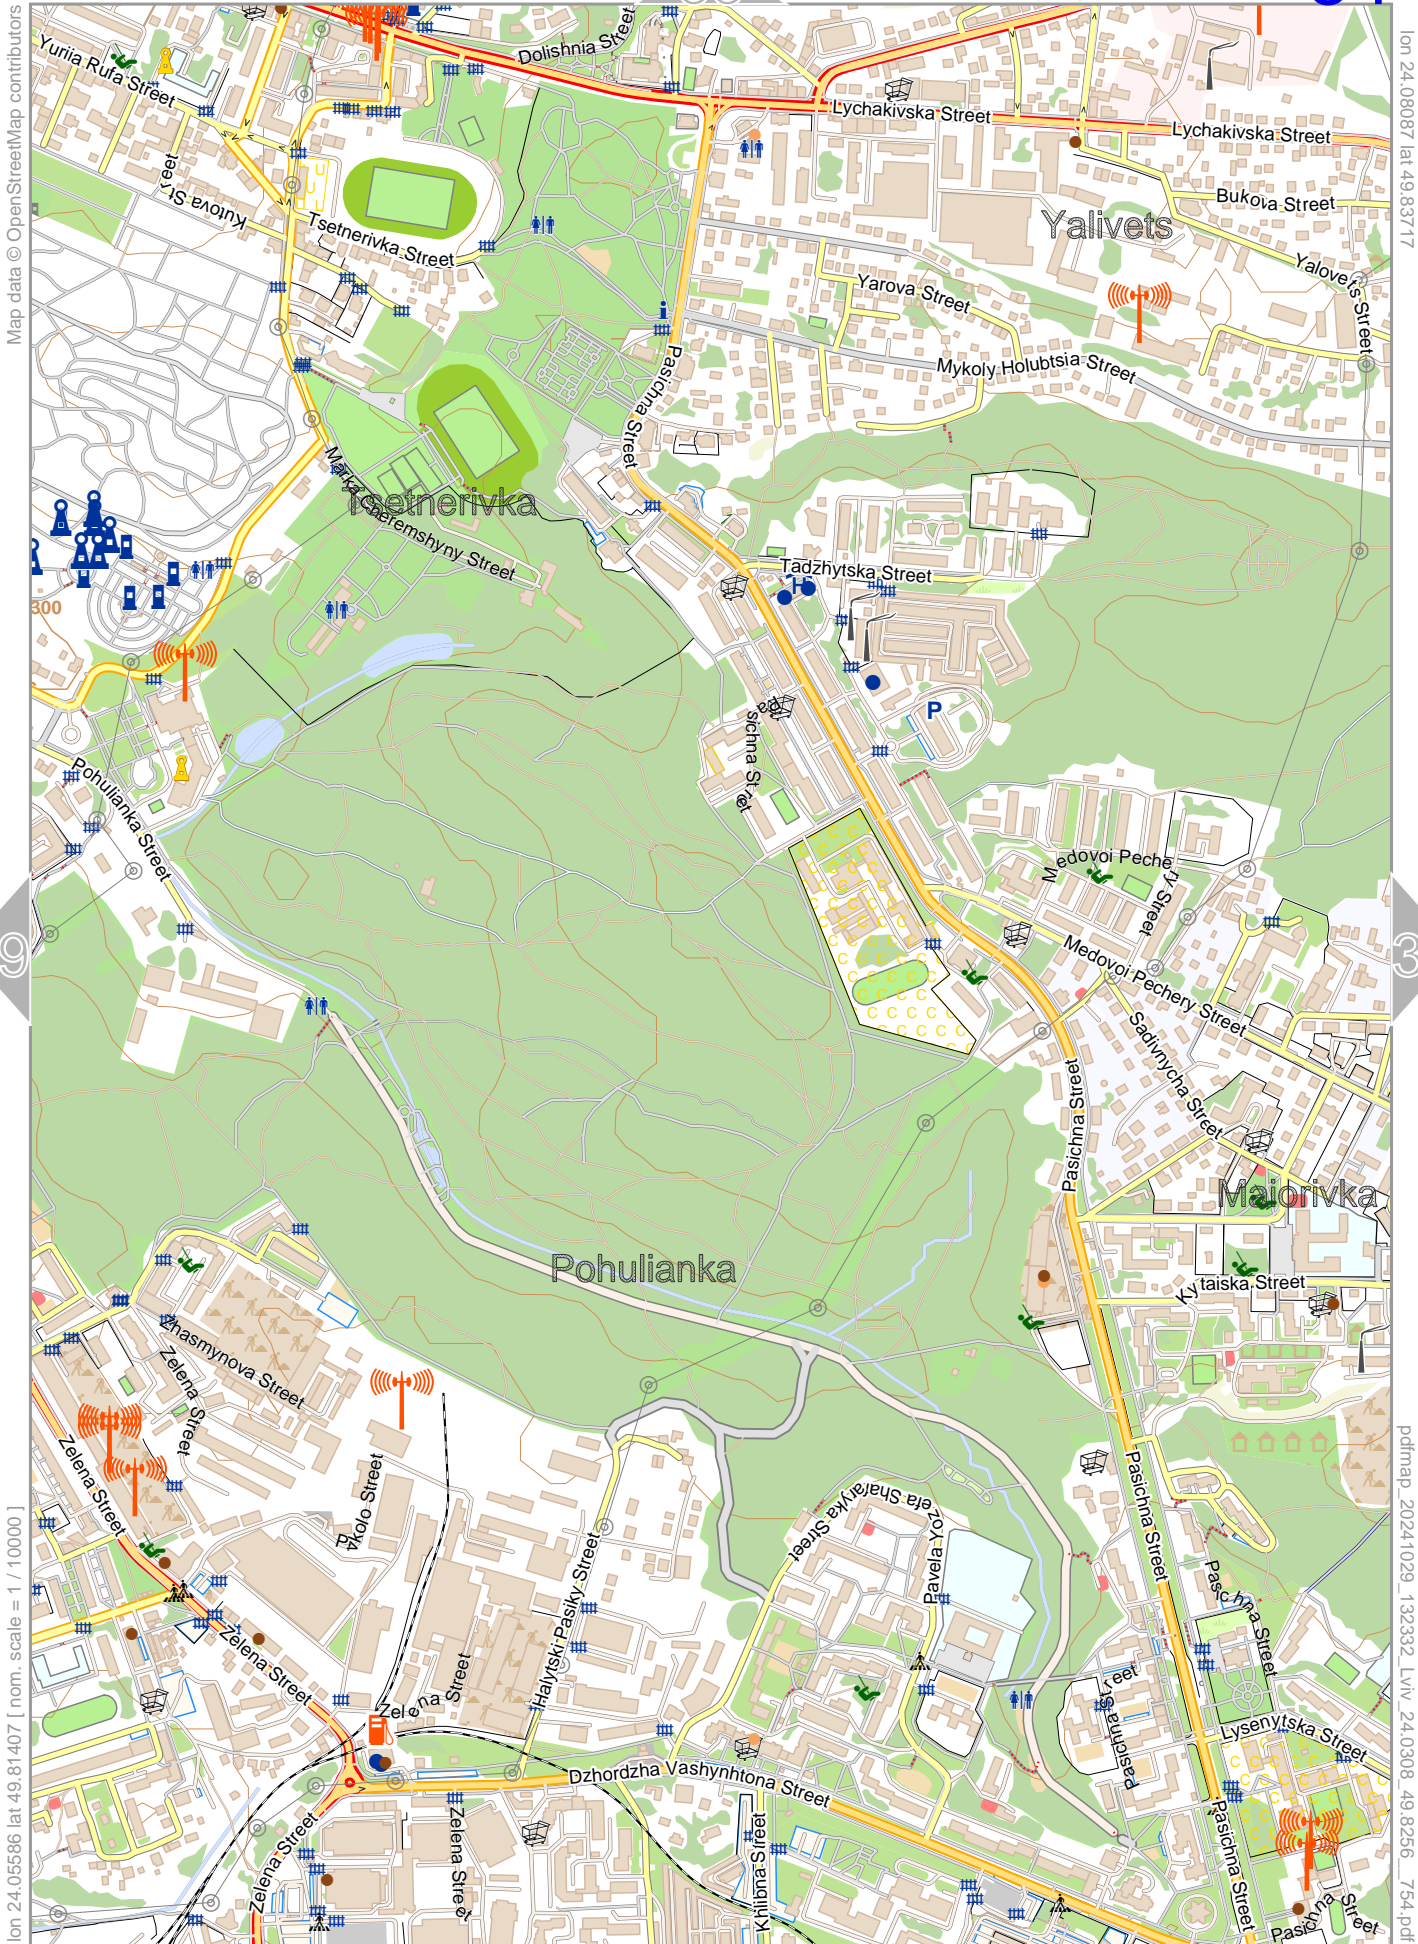

Map data © OpenStreetMap contributors

[lon 24.08087 lat 49.83717]

[lon 24.05586 lat 49.81407] [nom. scale = 1 / 100000]

pdfmap_20241029_132332_Lviv_24.0308_49.8256_754.pdf

Contour interval = 20m