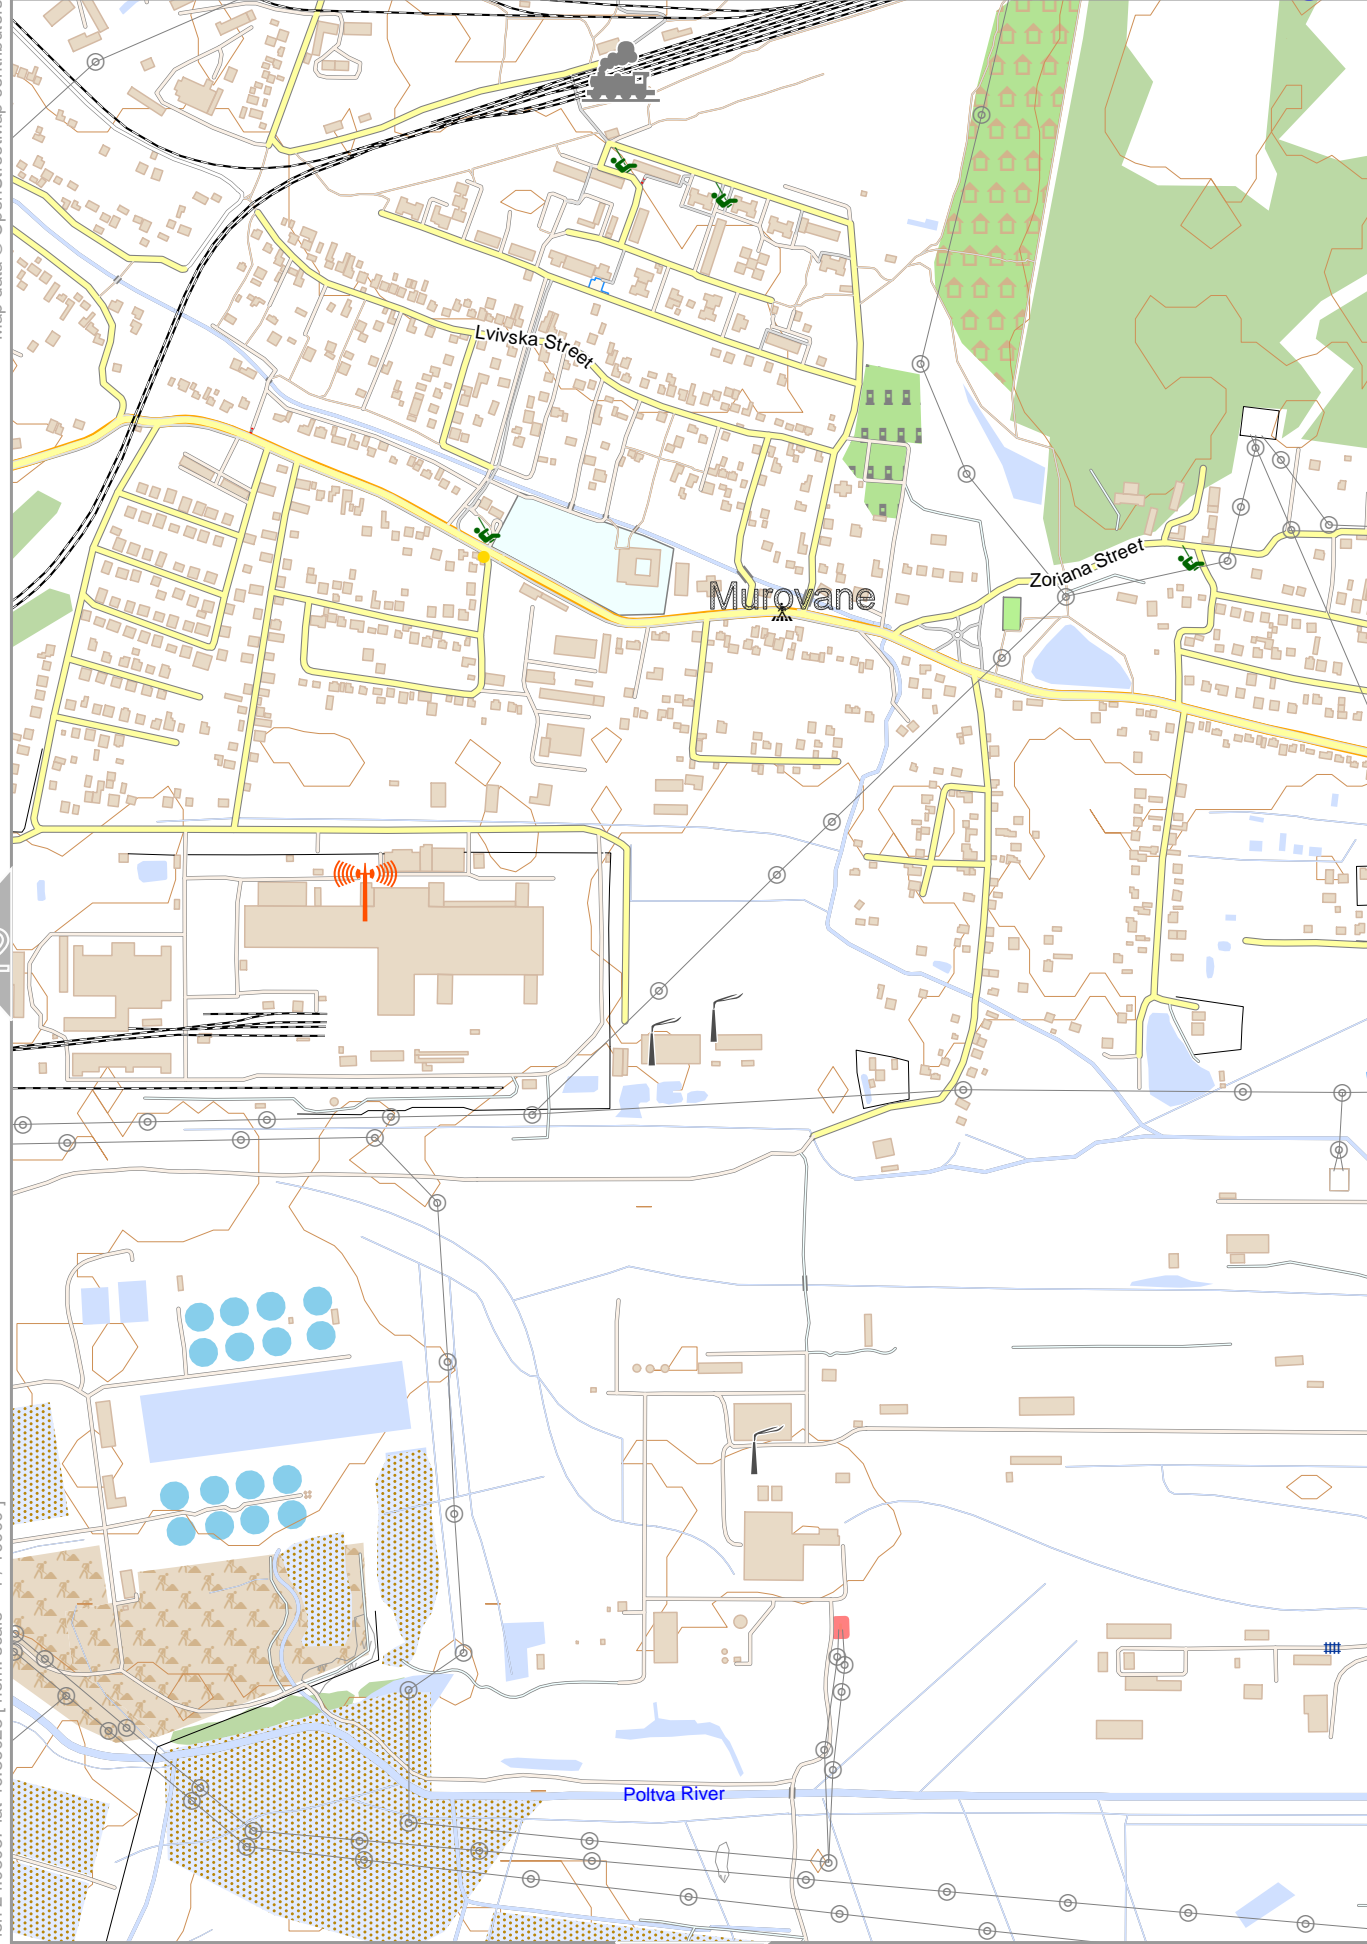

Map data © OpenStreetMap contributors

32

42

[lon 24.09087 lat 49.86028 [nom. scale = 1 / 100000

pdfmap_20241029_132332_Lviv_24.0308_49.8256_754.pdf

0 100 m 500 m

Contour interval = 20m

38