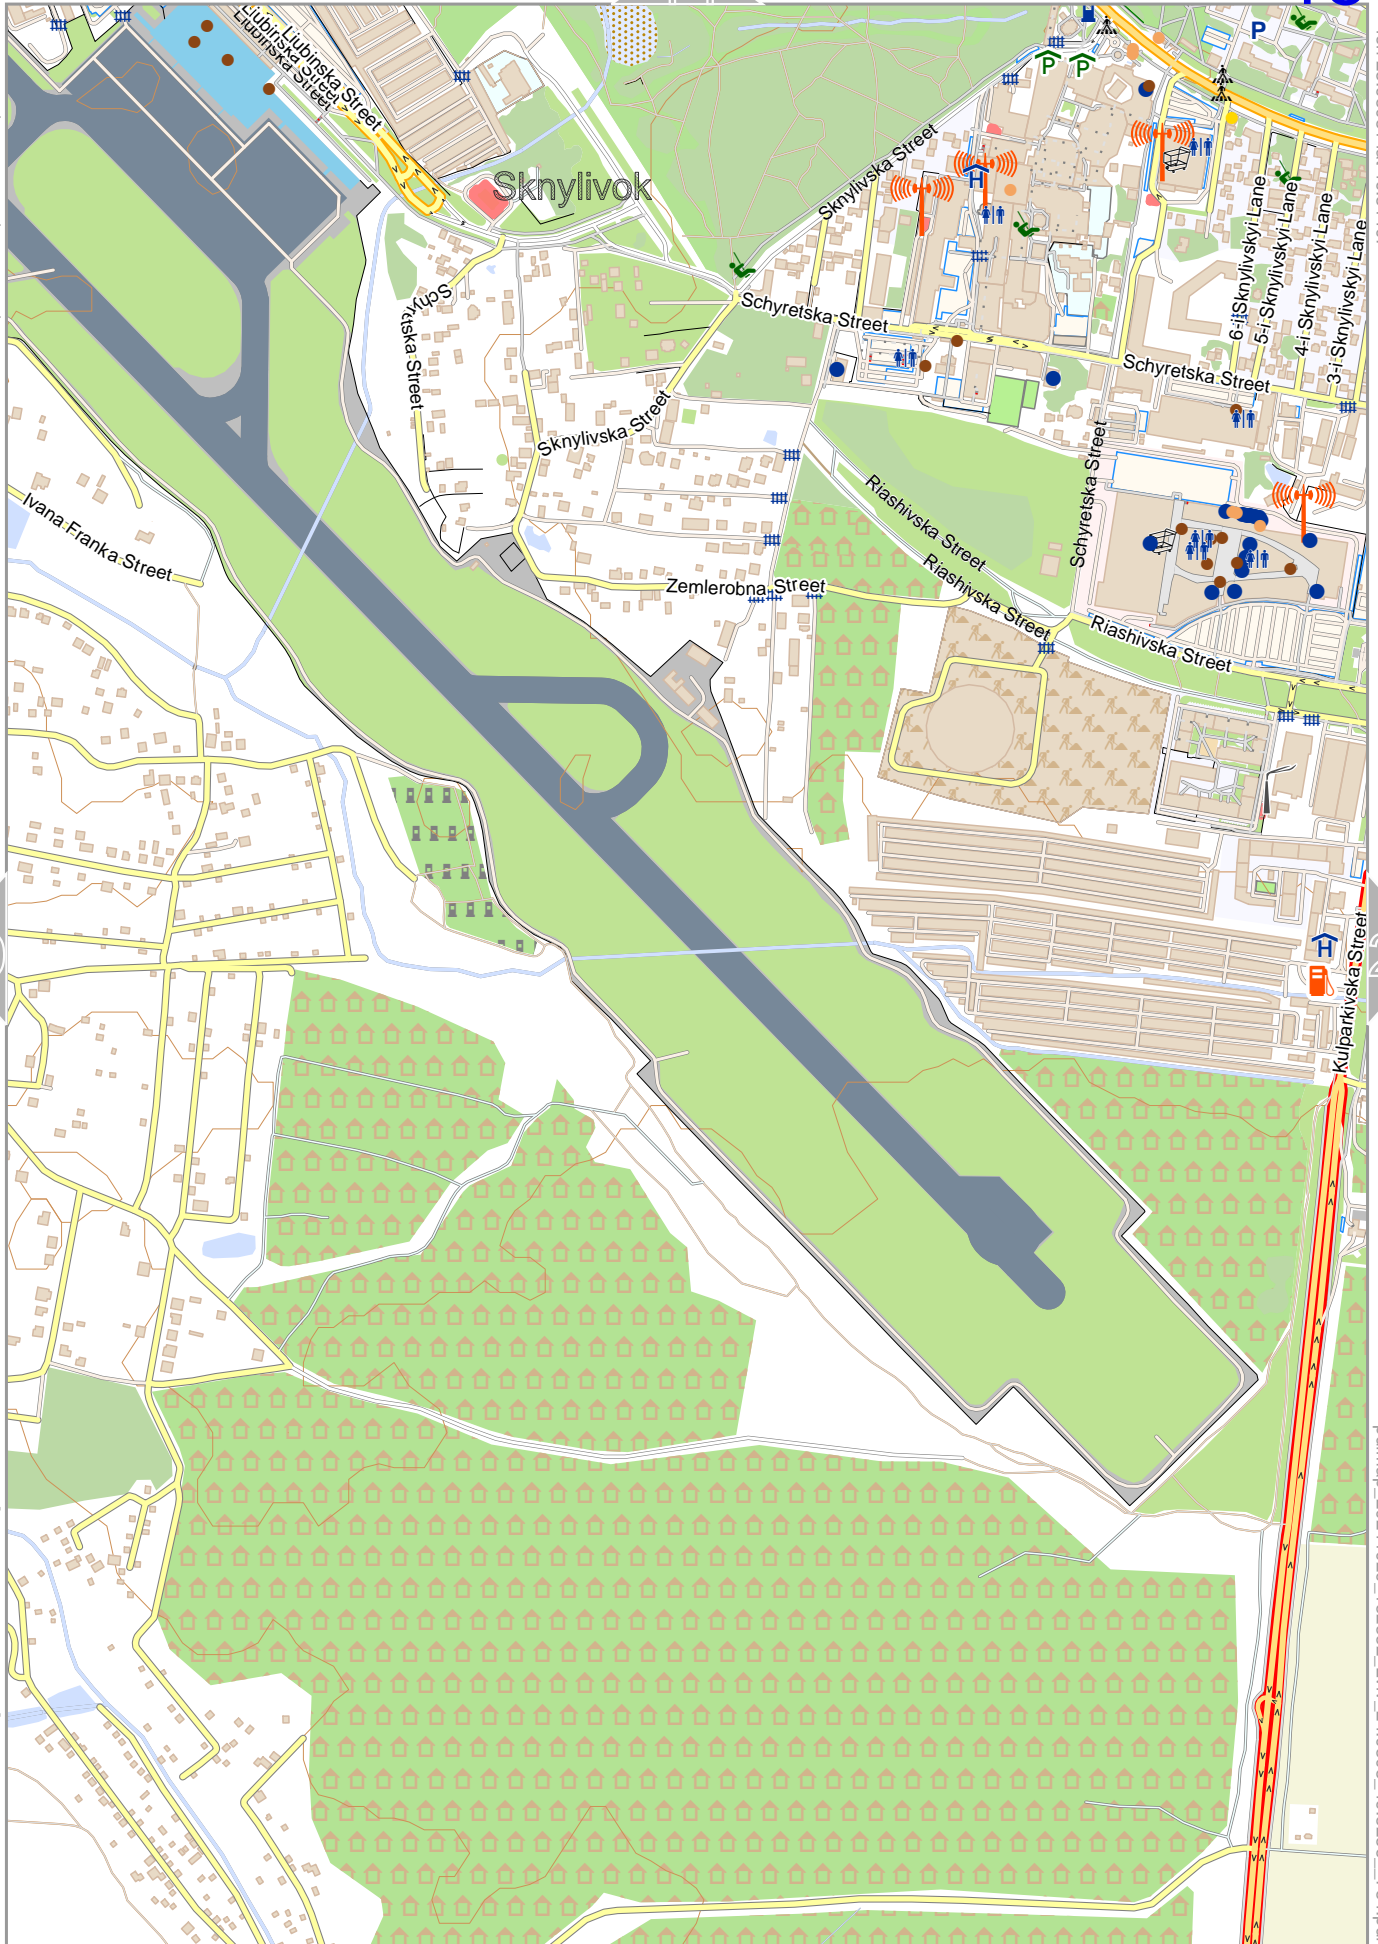

0 100 m 500 m

Contour interval = 20m

Map data © OpenStreetMap contributors

lon 23.98081 lat 49.83717

lon 23.95579 lat 49.81407 [nom. scale = 1 / 100000

pdfmap_20241029_132332_Lviv_24.0308_49.8256_754.pdf

0 100 m 500 m

Contour interval = 20m

Lviv

15

Map data © OpenStreetMap contributors

lon 23.98081 lat 49.81407

lon 23.95579 lat 49.79096 [nom. scale = 1 / 100000

pdfmap_20241029_132332_Lviv_24.0308_49.8256_754.pdf

0 100 m 500 m

Contour interval = 20m

Map data © OpenStreetMap contributors

lon 24.00582 lat 49.86028

lon 23.98081 lat 49.83717 [nom. scale = 1 / 100000

pdfmap_20241029_132332_Lviv_24.0308_49.8256_754.pdf

Contour interval = 20m