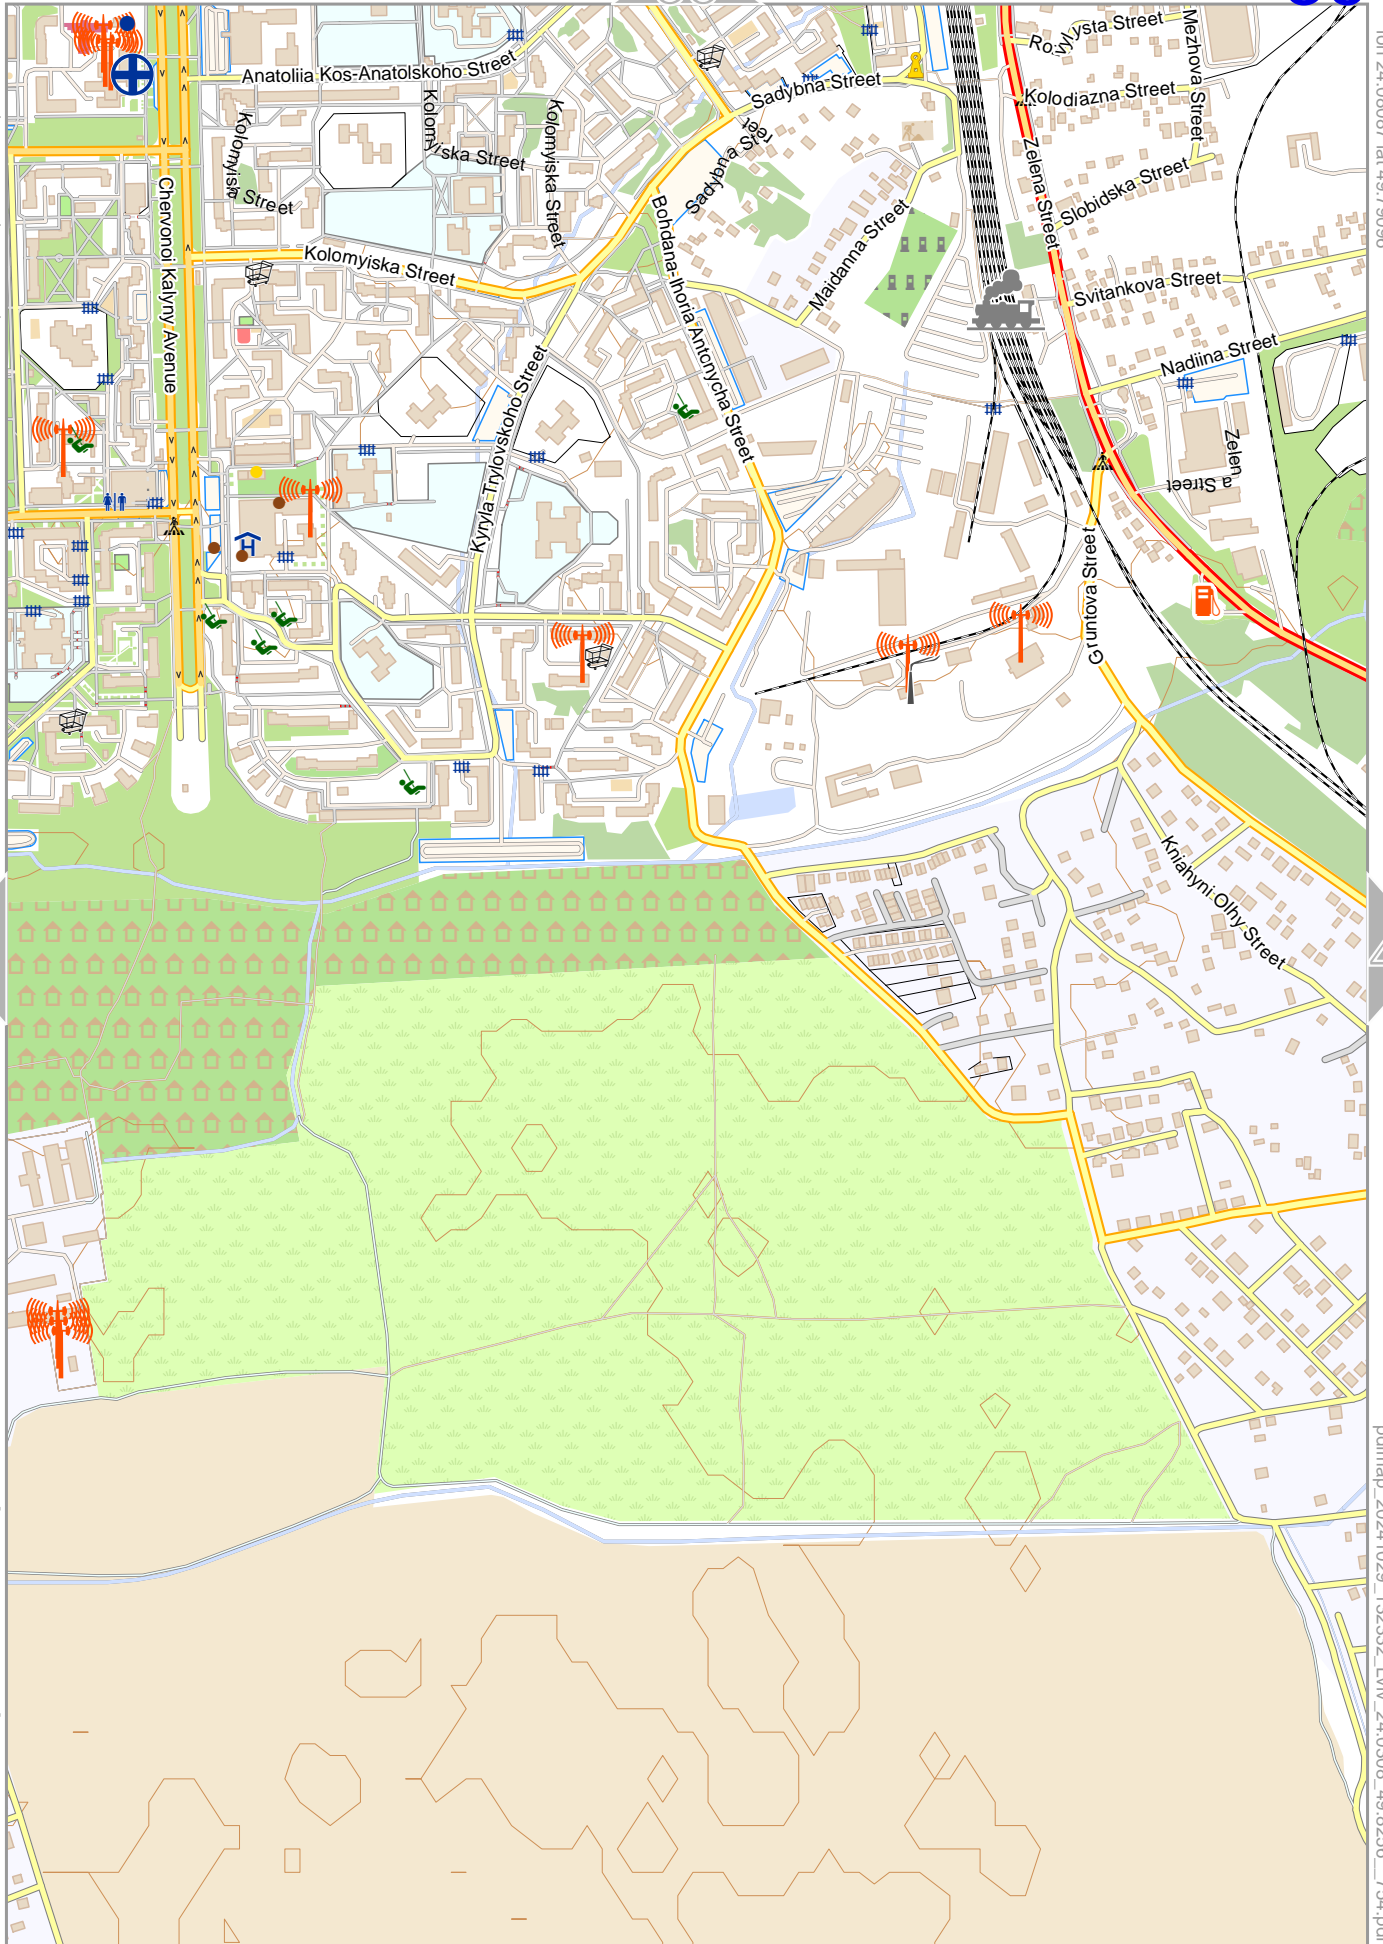

Lviv

36

Map data © OpenStreetMap contributors

lon 24.08087 lat 49.79096

[lon 24.05586 lat 49.76786] nom. scale = 1 / 100000

pdfmap_20241029_132332_Lviv_24.0308_49.8256_754.pdf

0 100 m 500 m

Contour interval = 20m