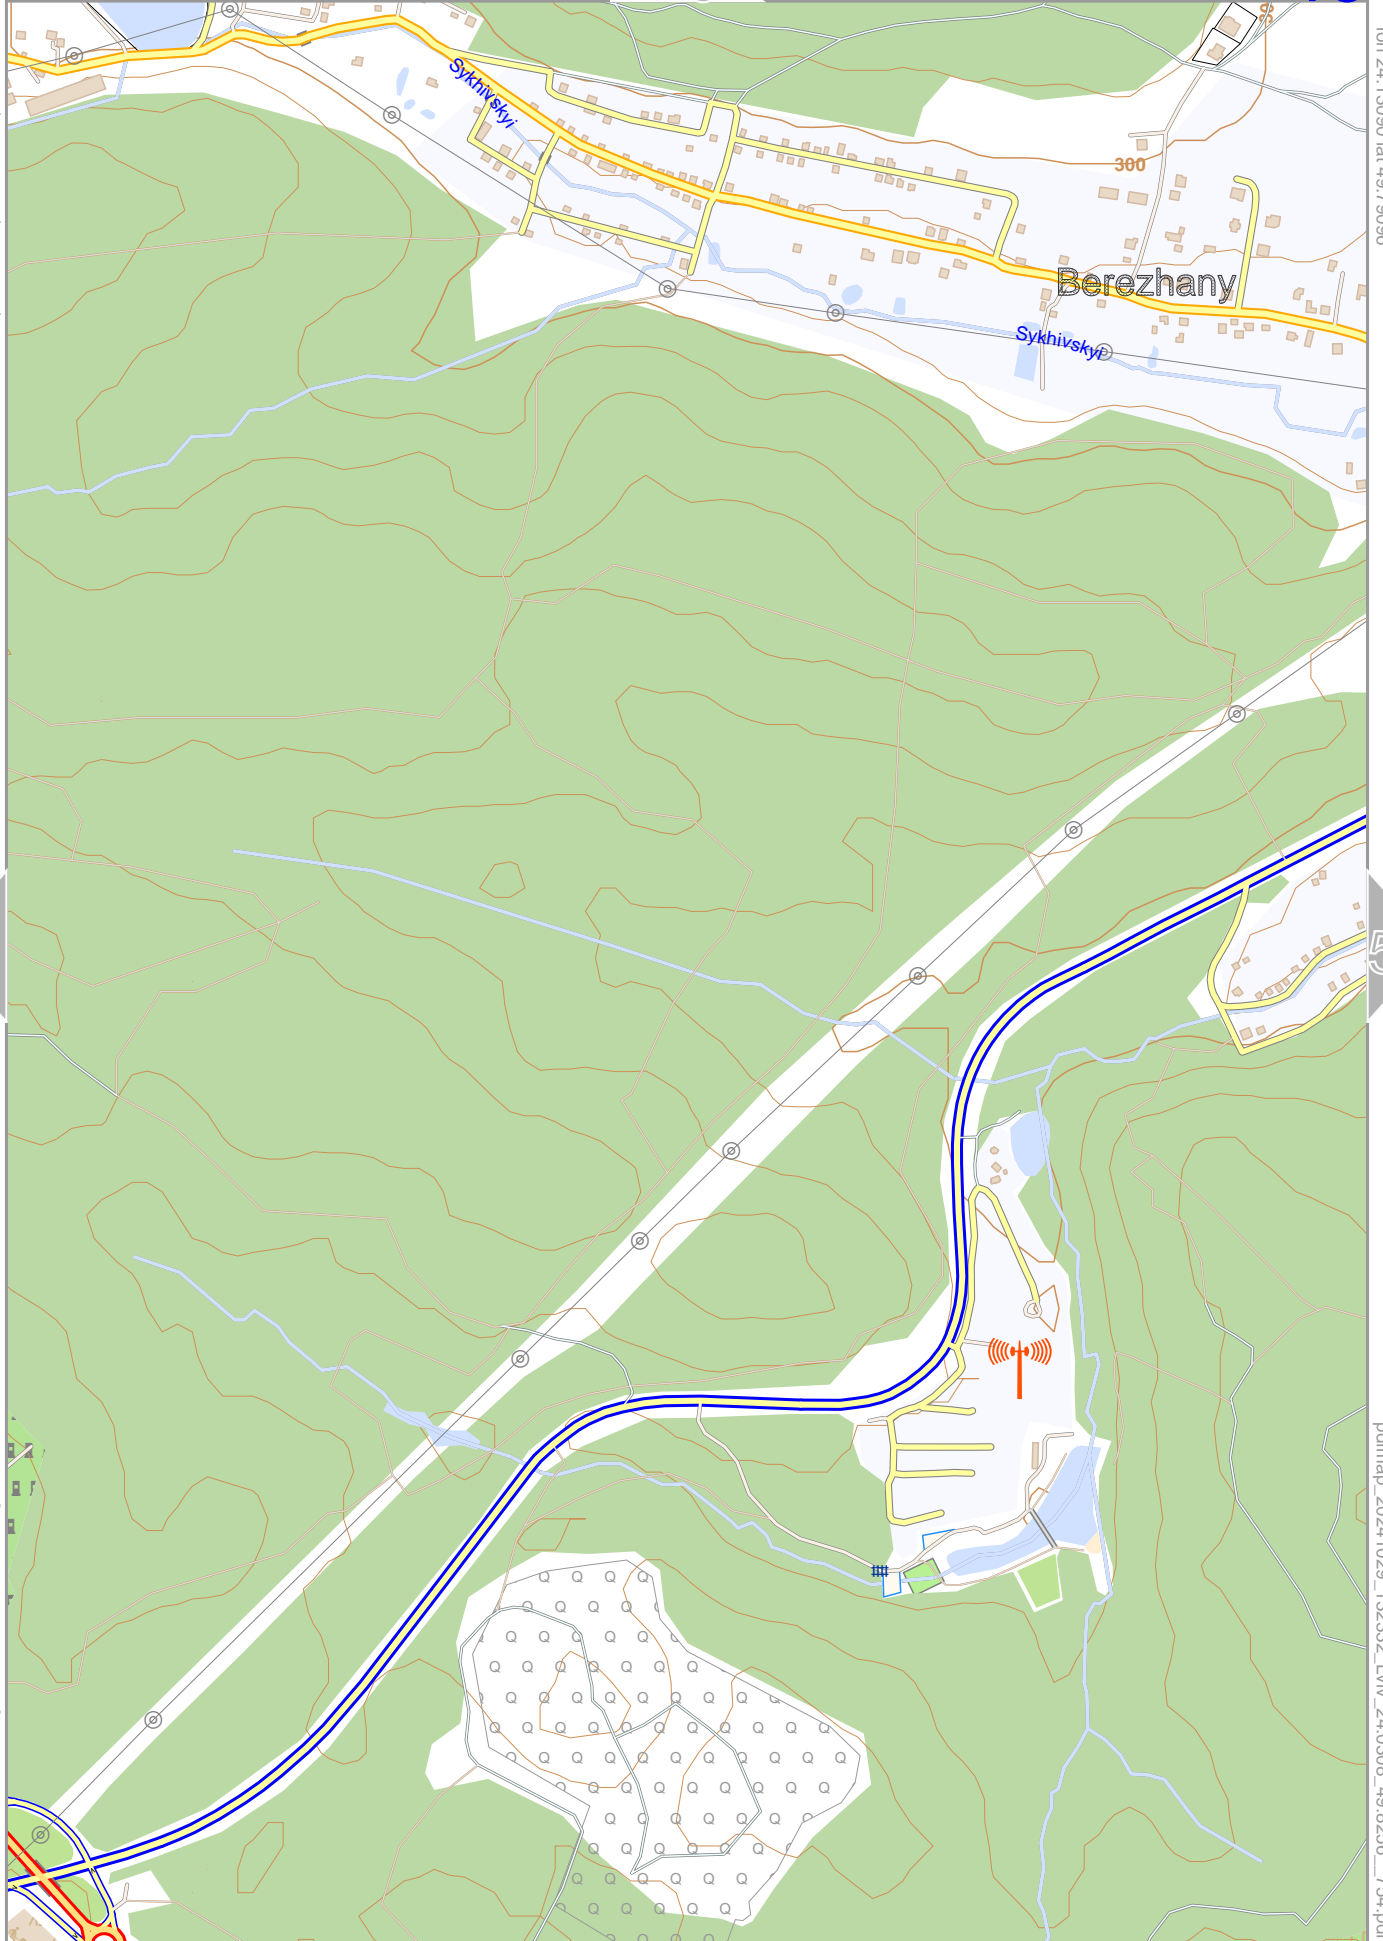

Lviv

45

46

Map data © OpenStreetMap contributors

lon 24.13090 lat 49.79096

41

51

lon 24.10589 lat 49.76786 [nom. scale = 1 / 100000]

pdfmap_20241029_132332_Lviv_24.0308_49.8256_754.pdf

0 100 m 500 m

Contour interval = 20m