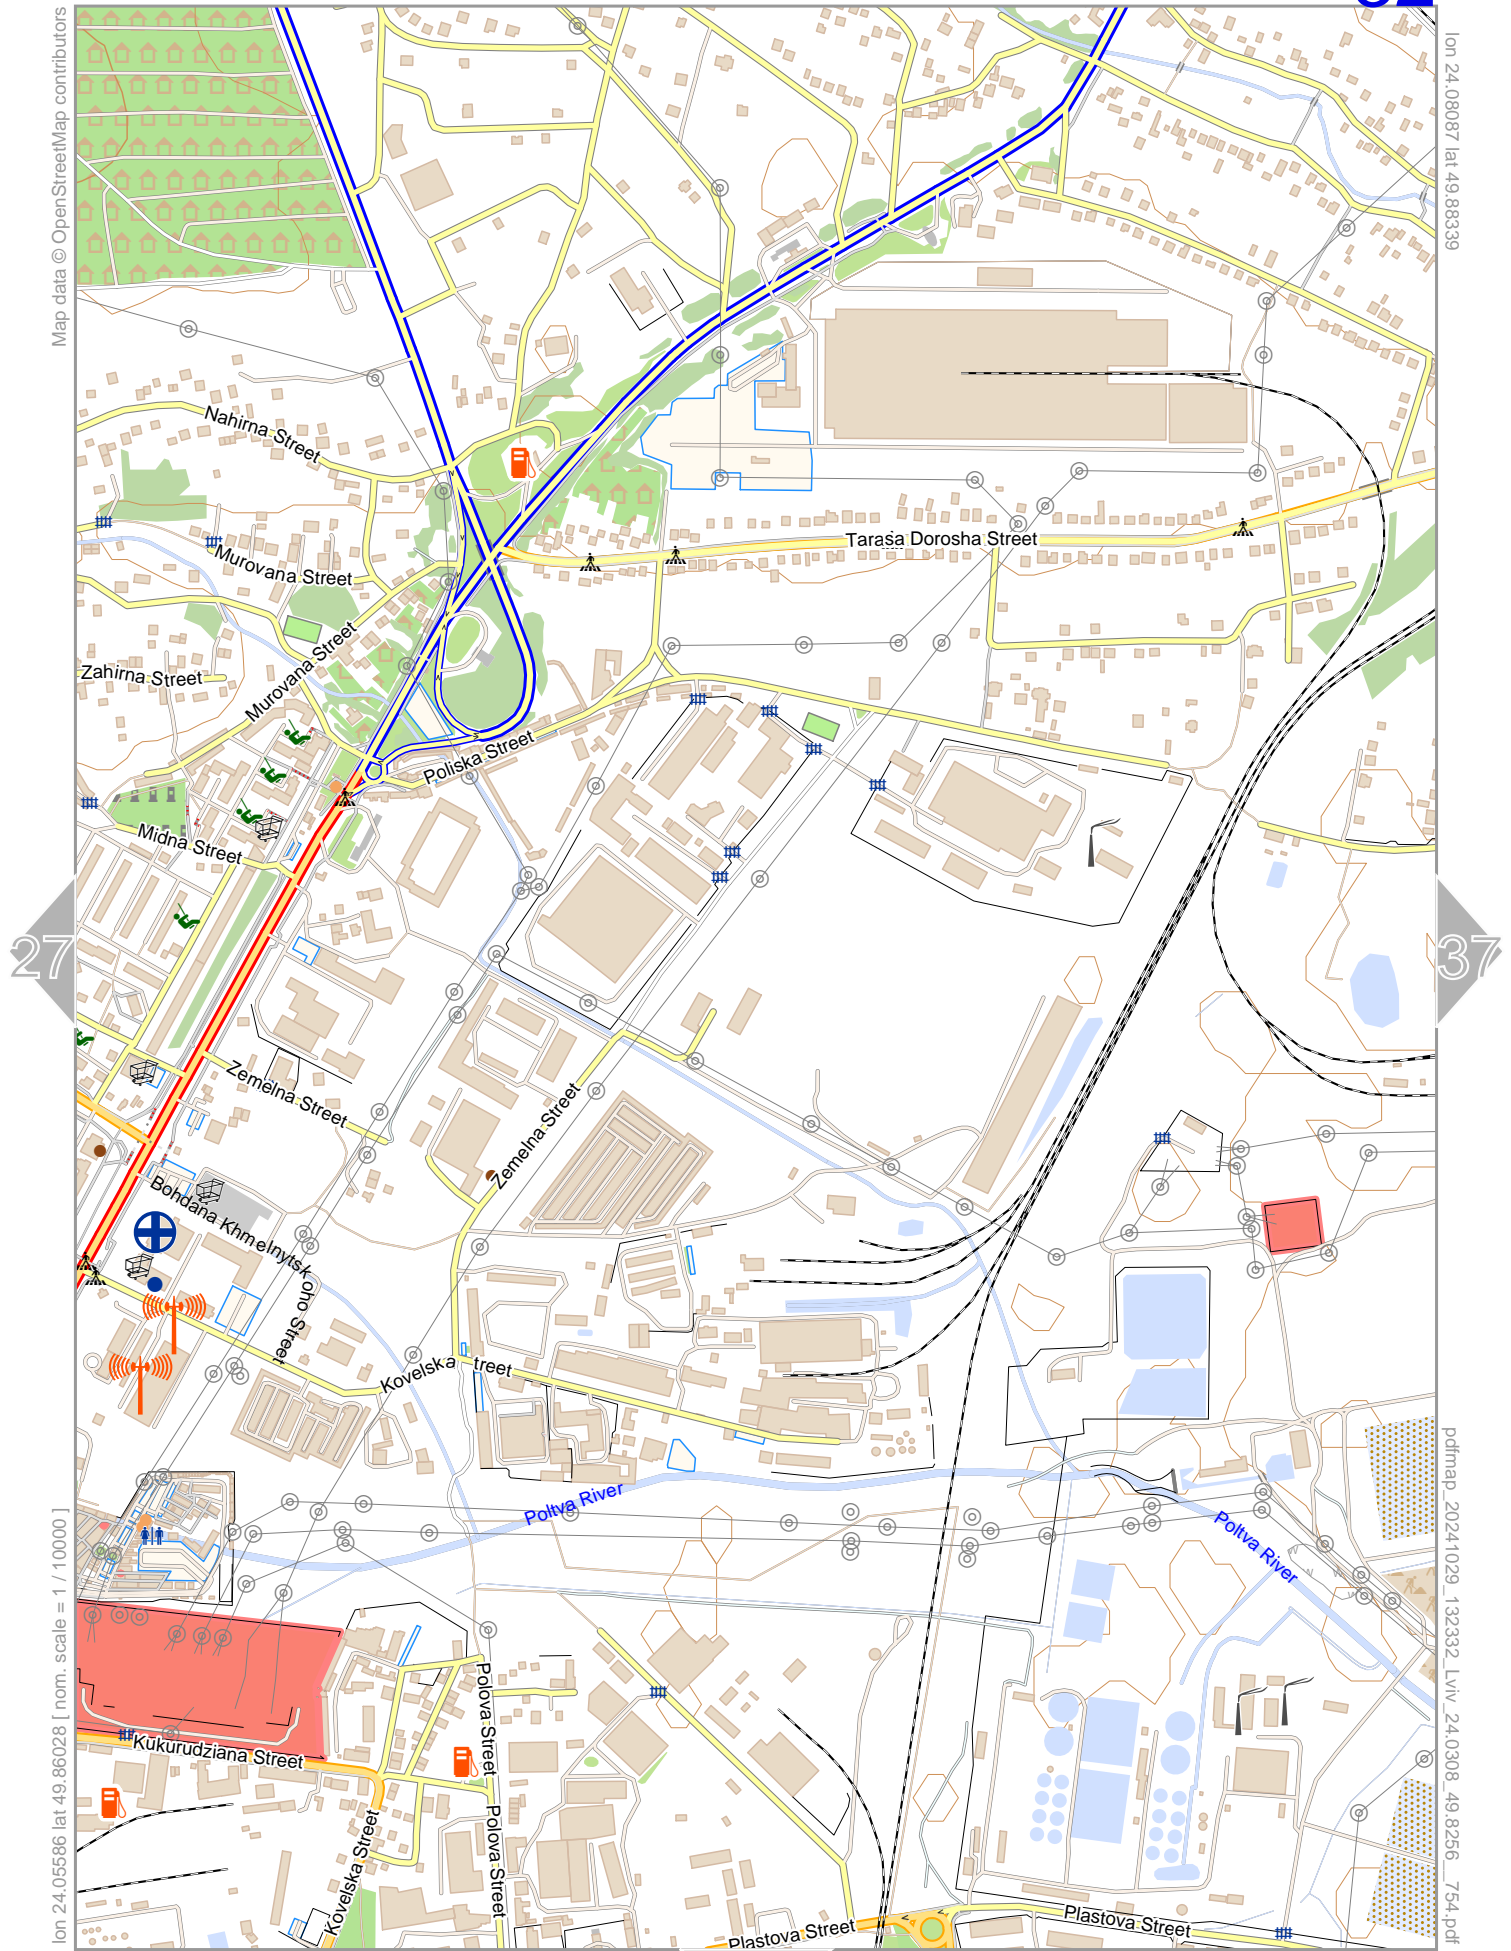

Map data © OpenStreetMap contributors

lon 24.09087 lat 49.88339

[lon 24.05586 lat 49.86028 [nom. scale = 1 / 100000

pdfmap_20241029_132332_Lviv_24.0908_49.8256_754.pdf

0 100 m 500 m
Contour interval = 20m