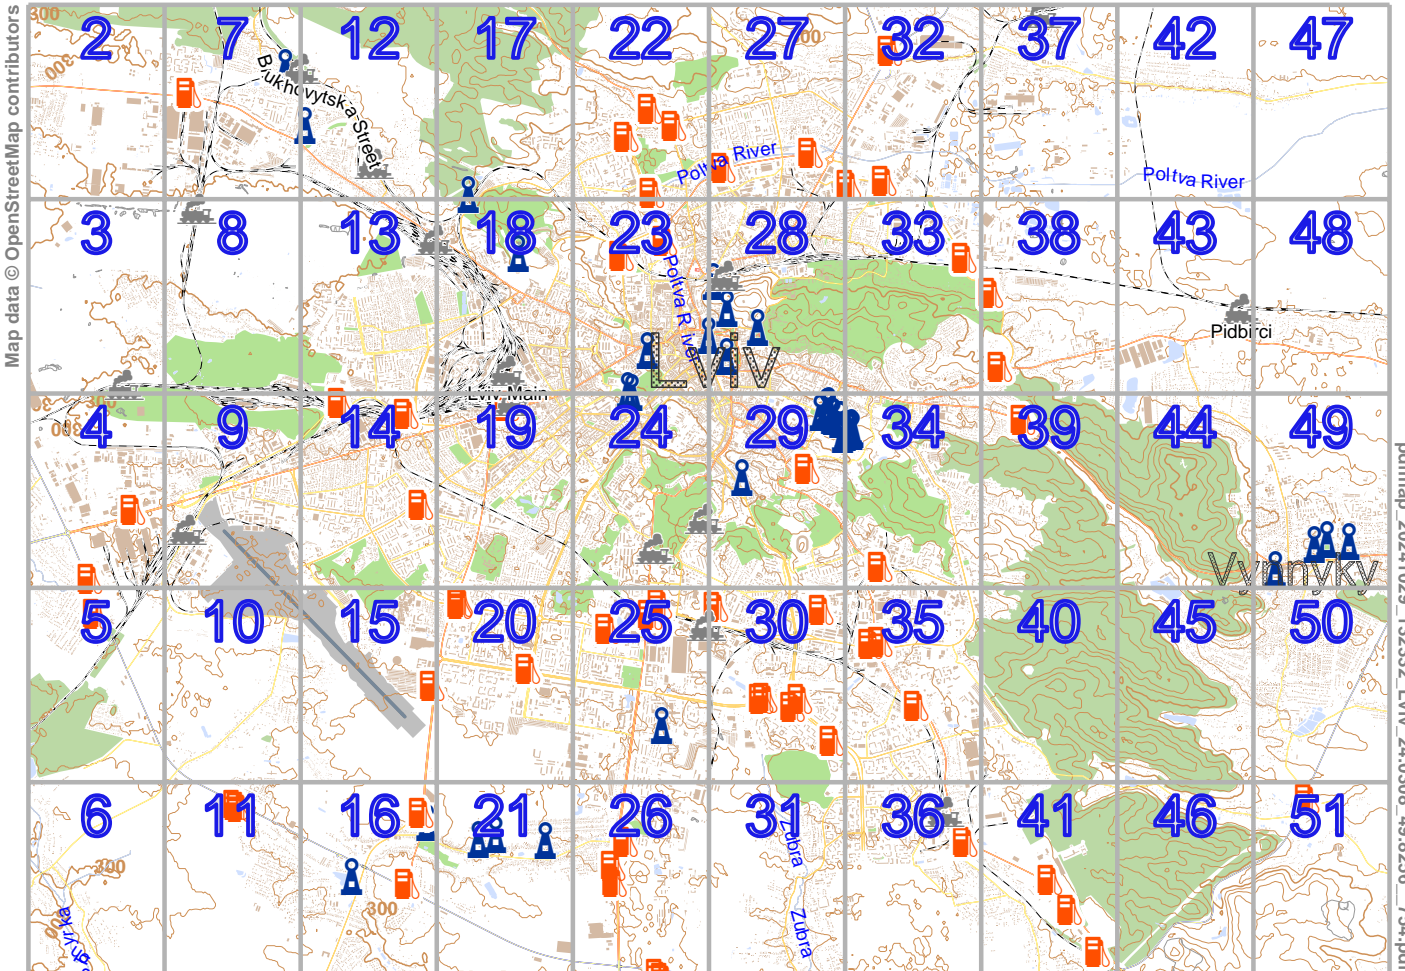

Lviv

lon 24.15592 lat 49.88339

lon 23.90576 lat 49.76786
[nom. scale = 1 / 100000]

Map data © OpenStreetMap contributors

lon 23.93078 lat 49.86028

[lon 23.90576 lat 49.83717 [nom. scale = 1 / 100000

pdfmap_20241029_132332_Lviv_24.0308_49.8256_754.pdf

0 100 m 500 m

Contour interval = 20m

Lviv

4

5

Map data © OpenStreetMap contributors

lon 23.93078 lat 49.81407

[lon 23.90576 lat 49.79096 [nom. scale = 1 / 100000]

Contour interval = 20m

Map data © OpenStreetMap contributors

lon 24.00582 lat 49.86028

lon 23.98081 lat 49.83717 [nom. scale = 1 / 100000

pdfmap_20241029_132332_Lviv_24.0308_49.8256_754.pdf

Contour interval = 20m