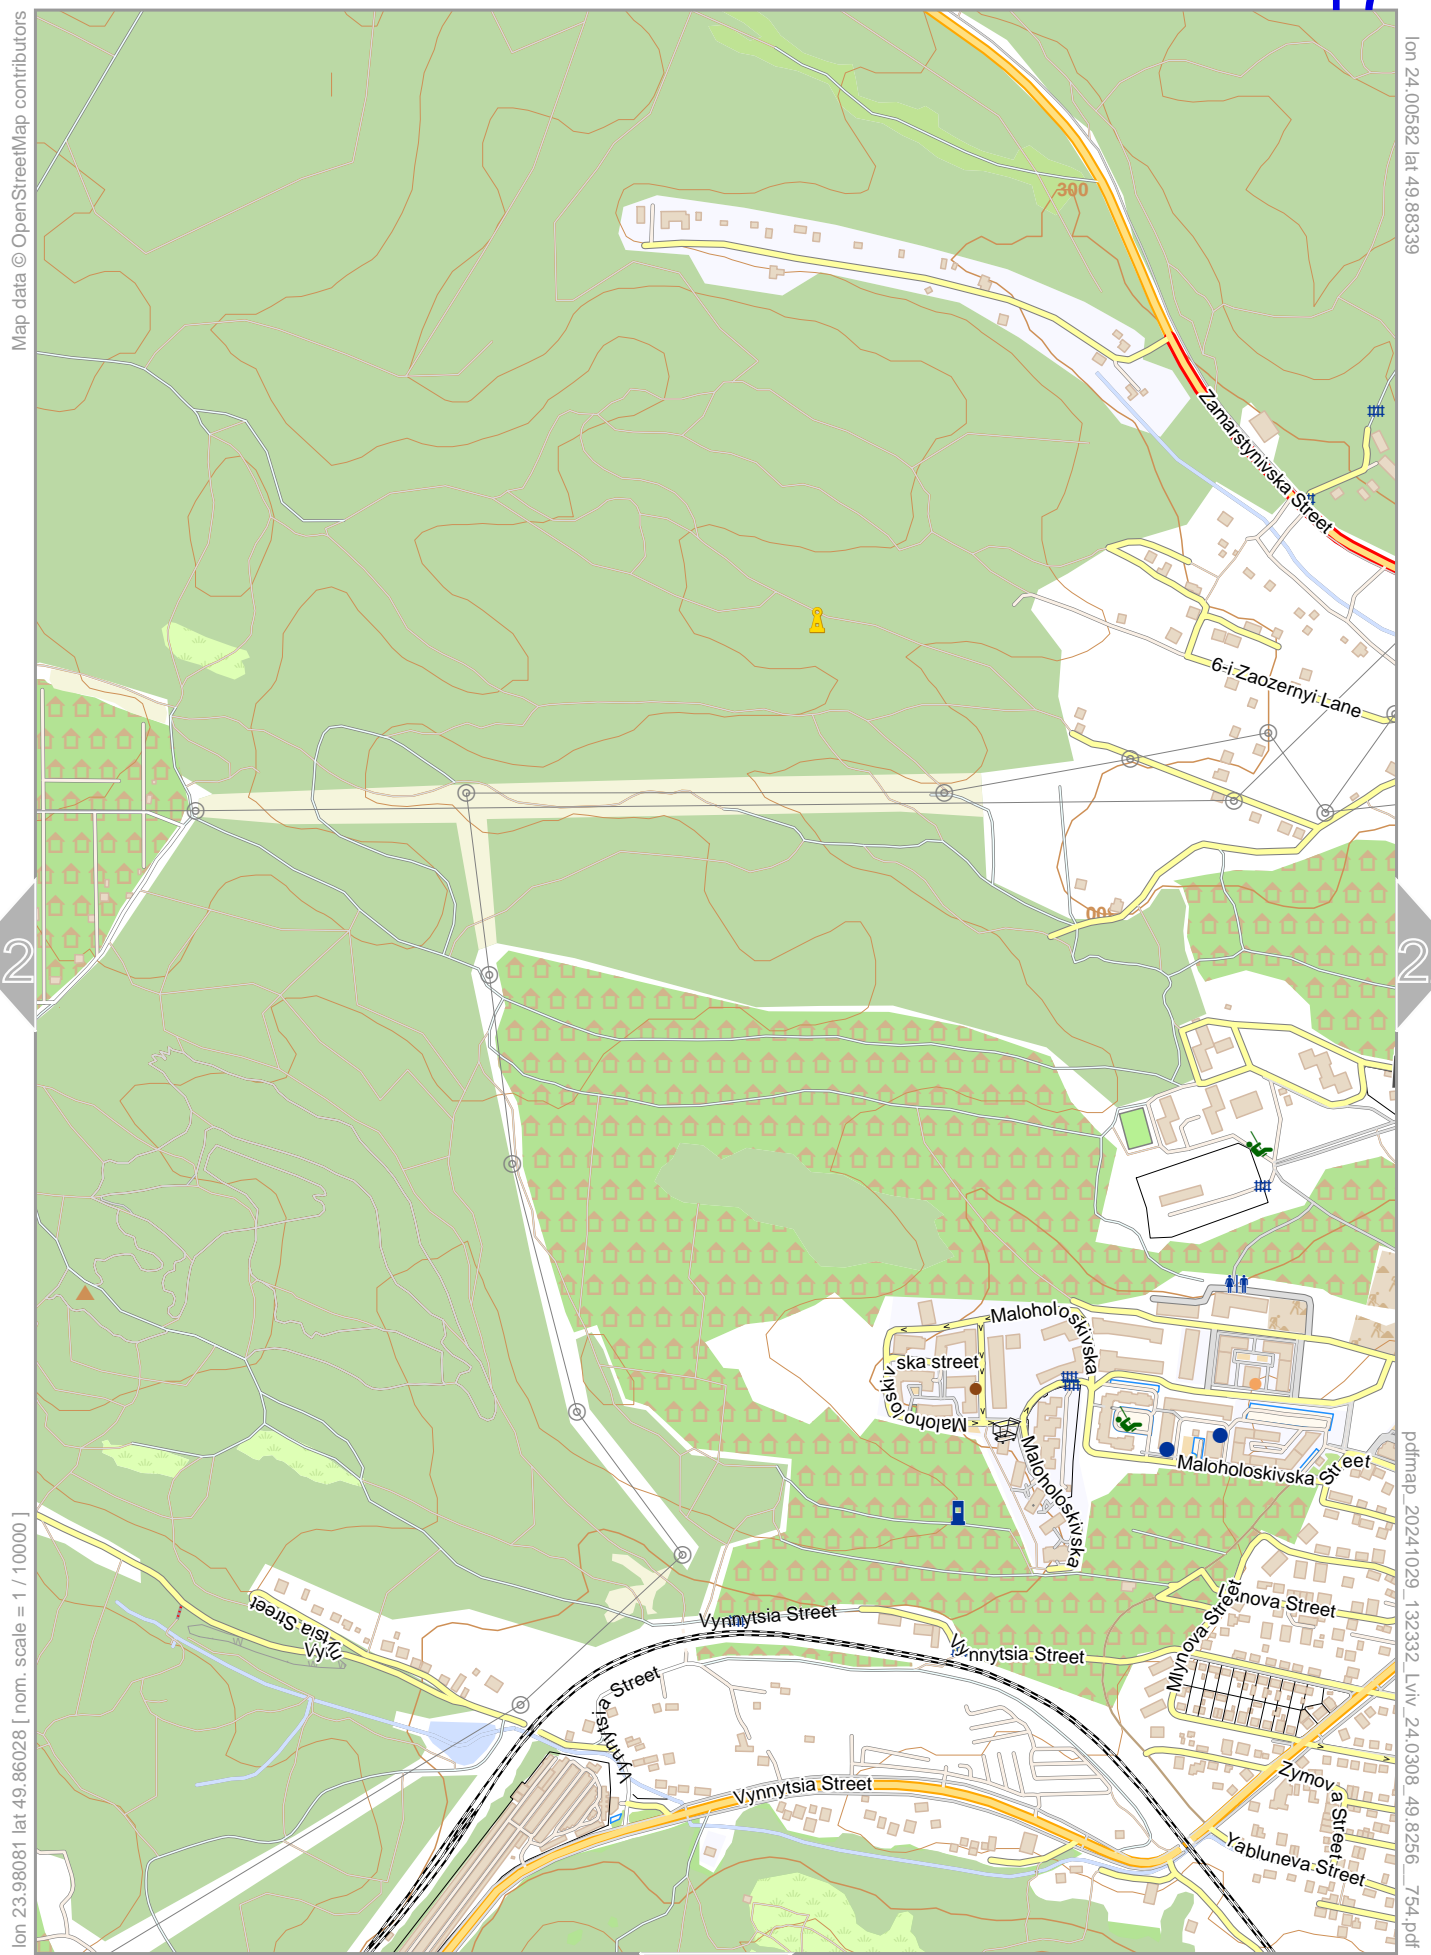

Contour interval = 20m

16

Map data © OpenStreetMap contributors

lon 23.98081 | lat 49.79096

[lon 23.95579 | lat 49.76786 | nom. scale = 1 / 100000

pdfmap_20241029_132332_Lviv_24.0308_49.8256_754.pdf

0 100 m 500 m

Contour interval = 20m

Map data © OpenStreetMap contributors

lon 24.00582 lat 49.86028

lon 23.98081 lat 49.83717 [nom. scale = 1 / 100000

pdfmap_20241029_132332_Lviv_24.0308_49.8256_754.pdf

Contour interval = 20m