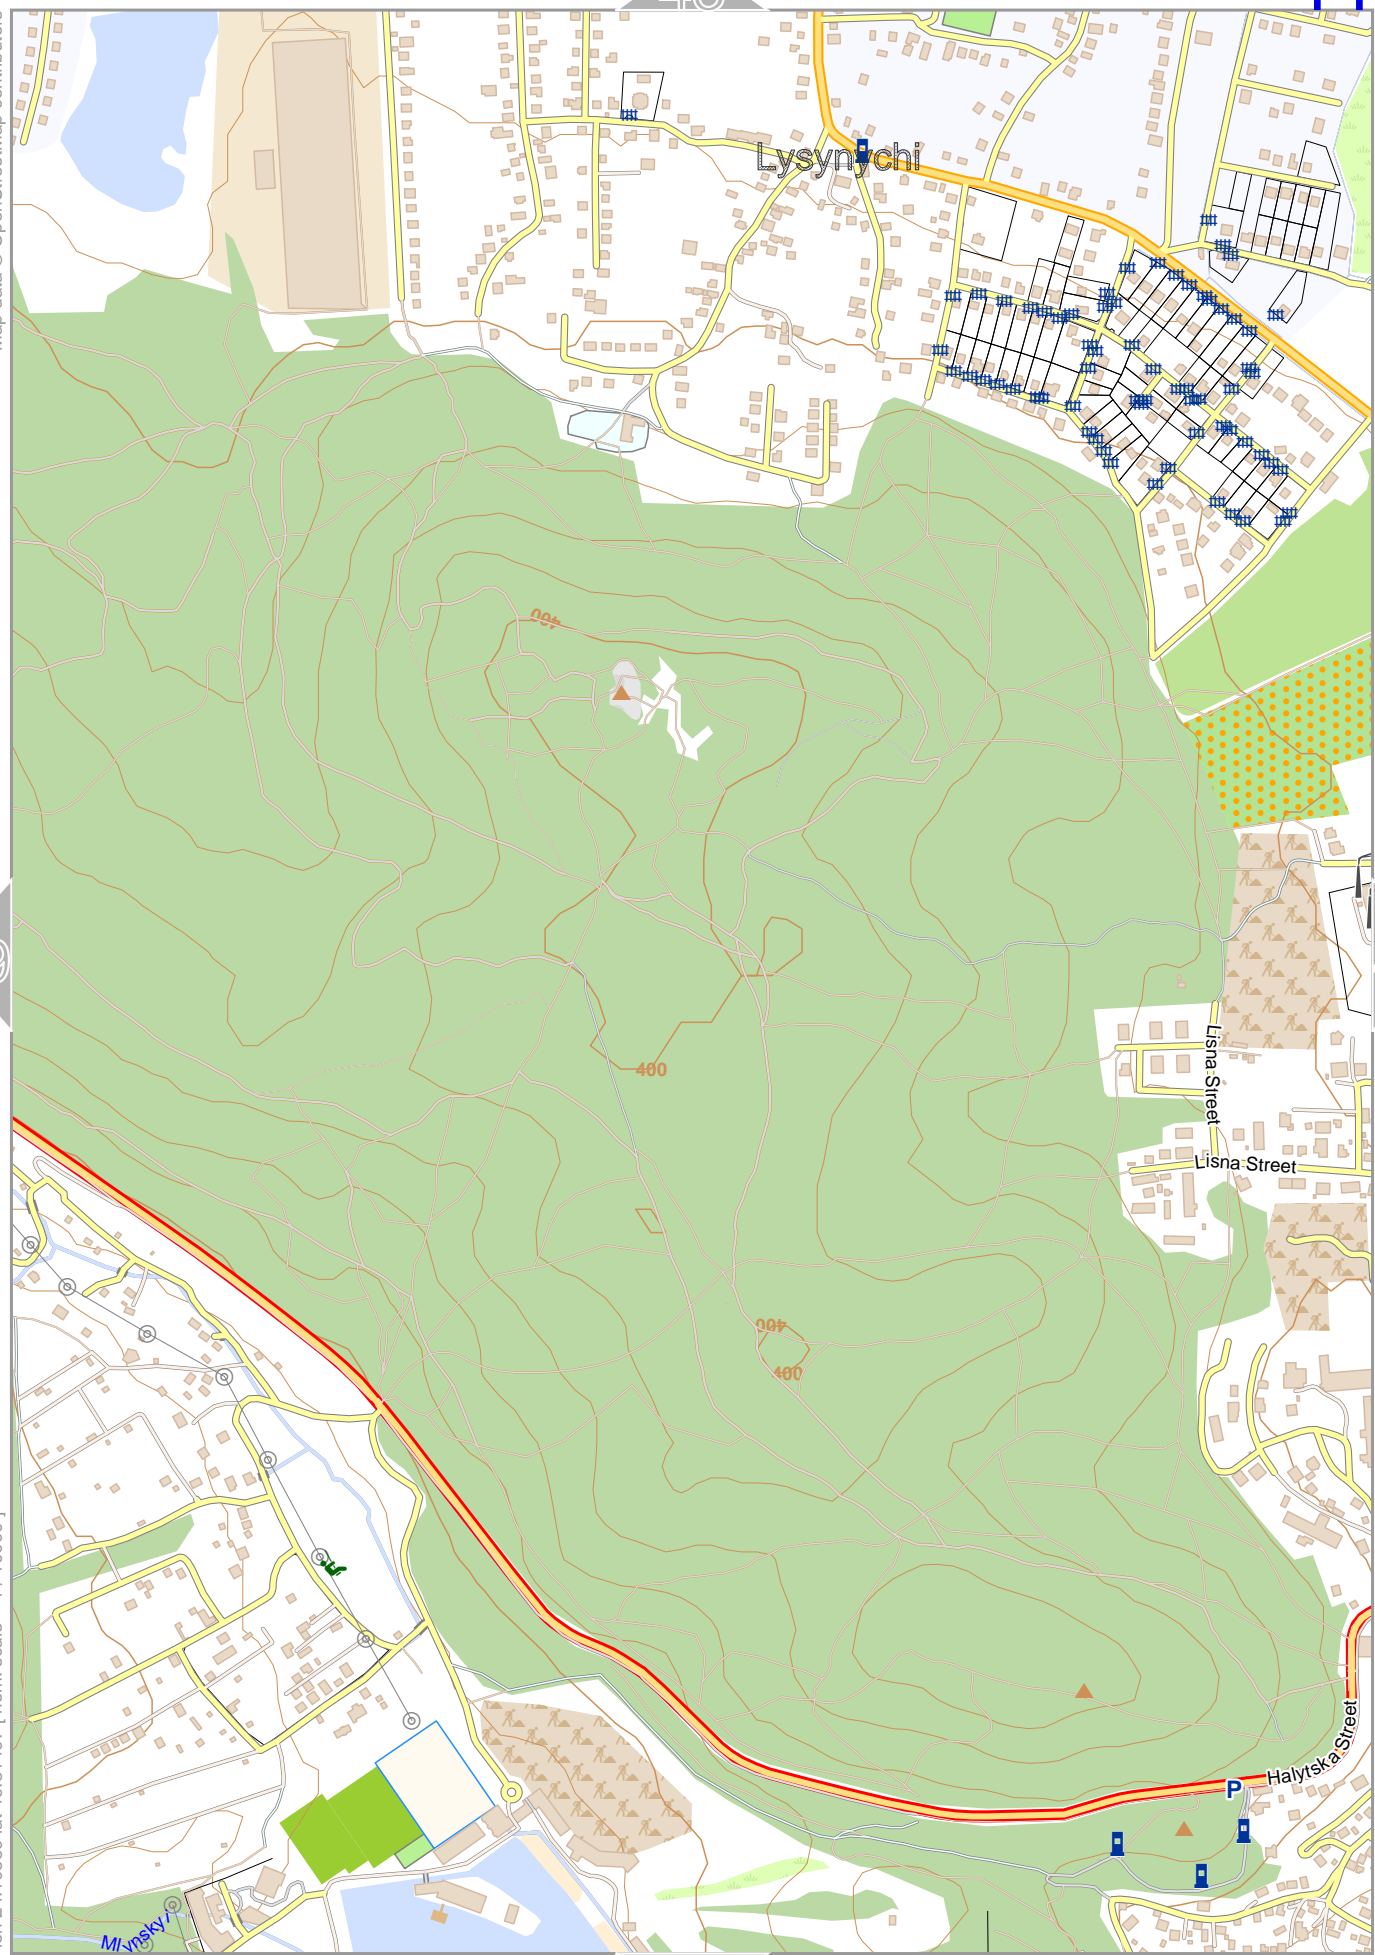

Lviv

43

44

Map data © OpenStreetMap contributors

lon 24.13090 lat 49.83717

Lysynychi

39

49

[lon 24.10589 lat 49.81407 [nom. scale = 1 / 100000

pdfmap_20241029_132332_Lviv_24.0308_49.8256_754.pdf

0 100 m 500 m

Contour interval = 20m

45