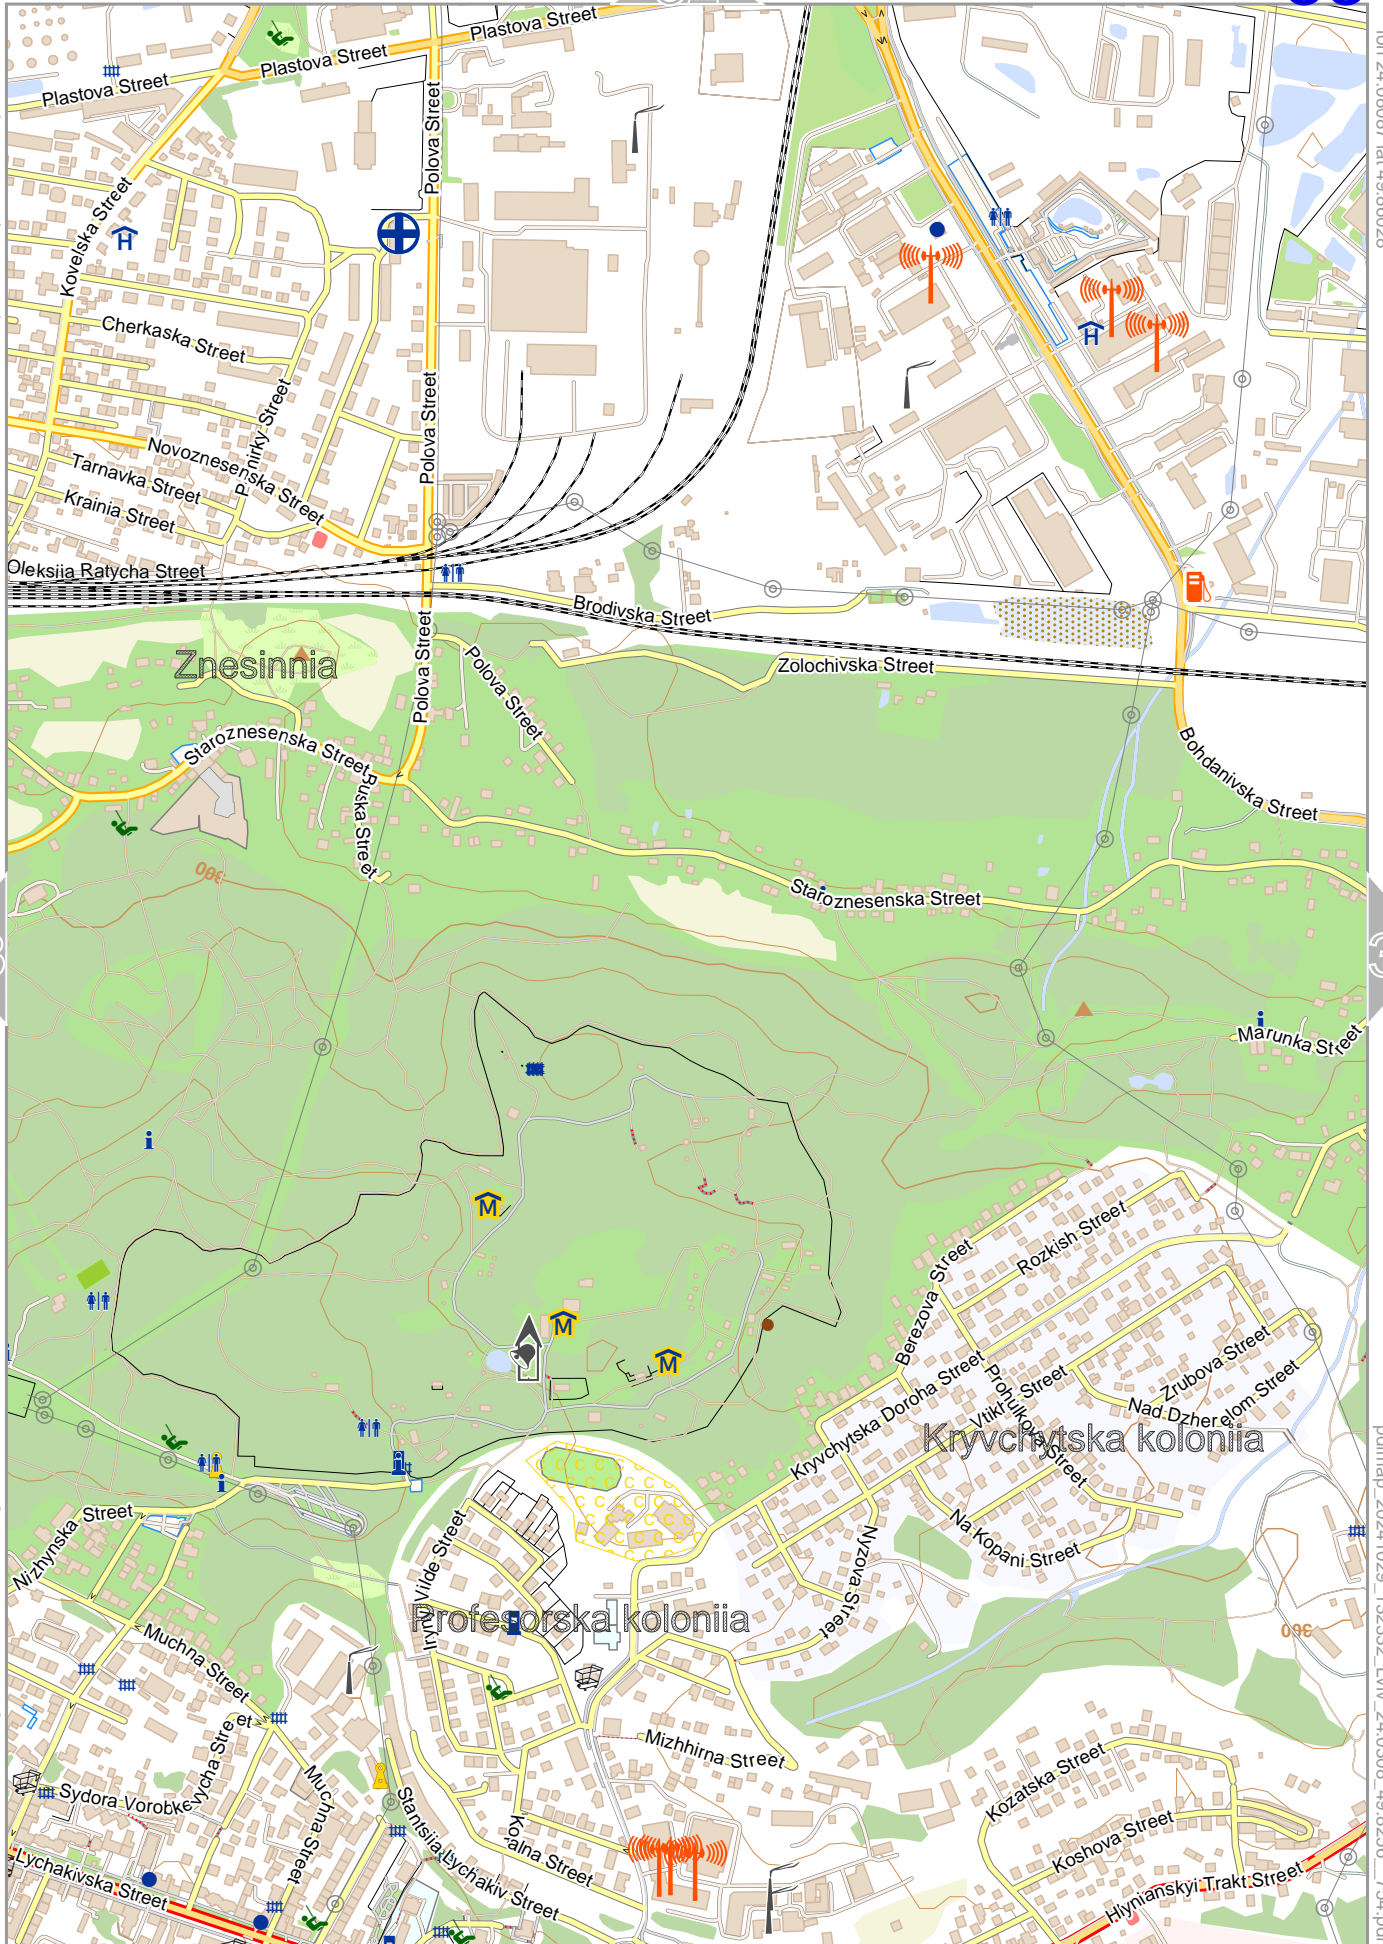

Map data © OpenStreetMap contributors

lon 24.09087 lat 49.88339

[lon 24.05586 lat 49.86028 [nom. scale = 1 / 100000

pdfmap_20241029_132332_Lviv_24.0908_49.8256_754.pdf

0 100 m 500 m
Contour interval = 20m

Lviv

33

Map data © OpenStreetMap contributors

lon 24.09087 lat 49.86028

28

38

[lon 24.05586 lat 49.83717 [nom. scale = 1 / 100000

pdfmap_20241029_132332_Lviv_24.0908_49.8256_754.pdf

0 100 m 500 m

34

Contour interval = 20m

Map data © OpenStreetMap contributors

[lon 24.08087 lat 49.83717]

[lon 24.05586 lat 49.81407] [nom. scale = 1 / 100000]

pdfmap_20241029_132332_Lviv_24.0308_49.8256_754.pdf

Contour interval = 20m

Map data © OpenStreetMap contributors

lon 24.09087 lat 49.81407

[lon 24.05586 lat 49.79096] nom. scale = 1 / 100000

pdfmap_20241029_132332_Lviv_24.0908_49.8256_754.pdf

Contour interval = 20m