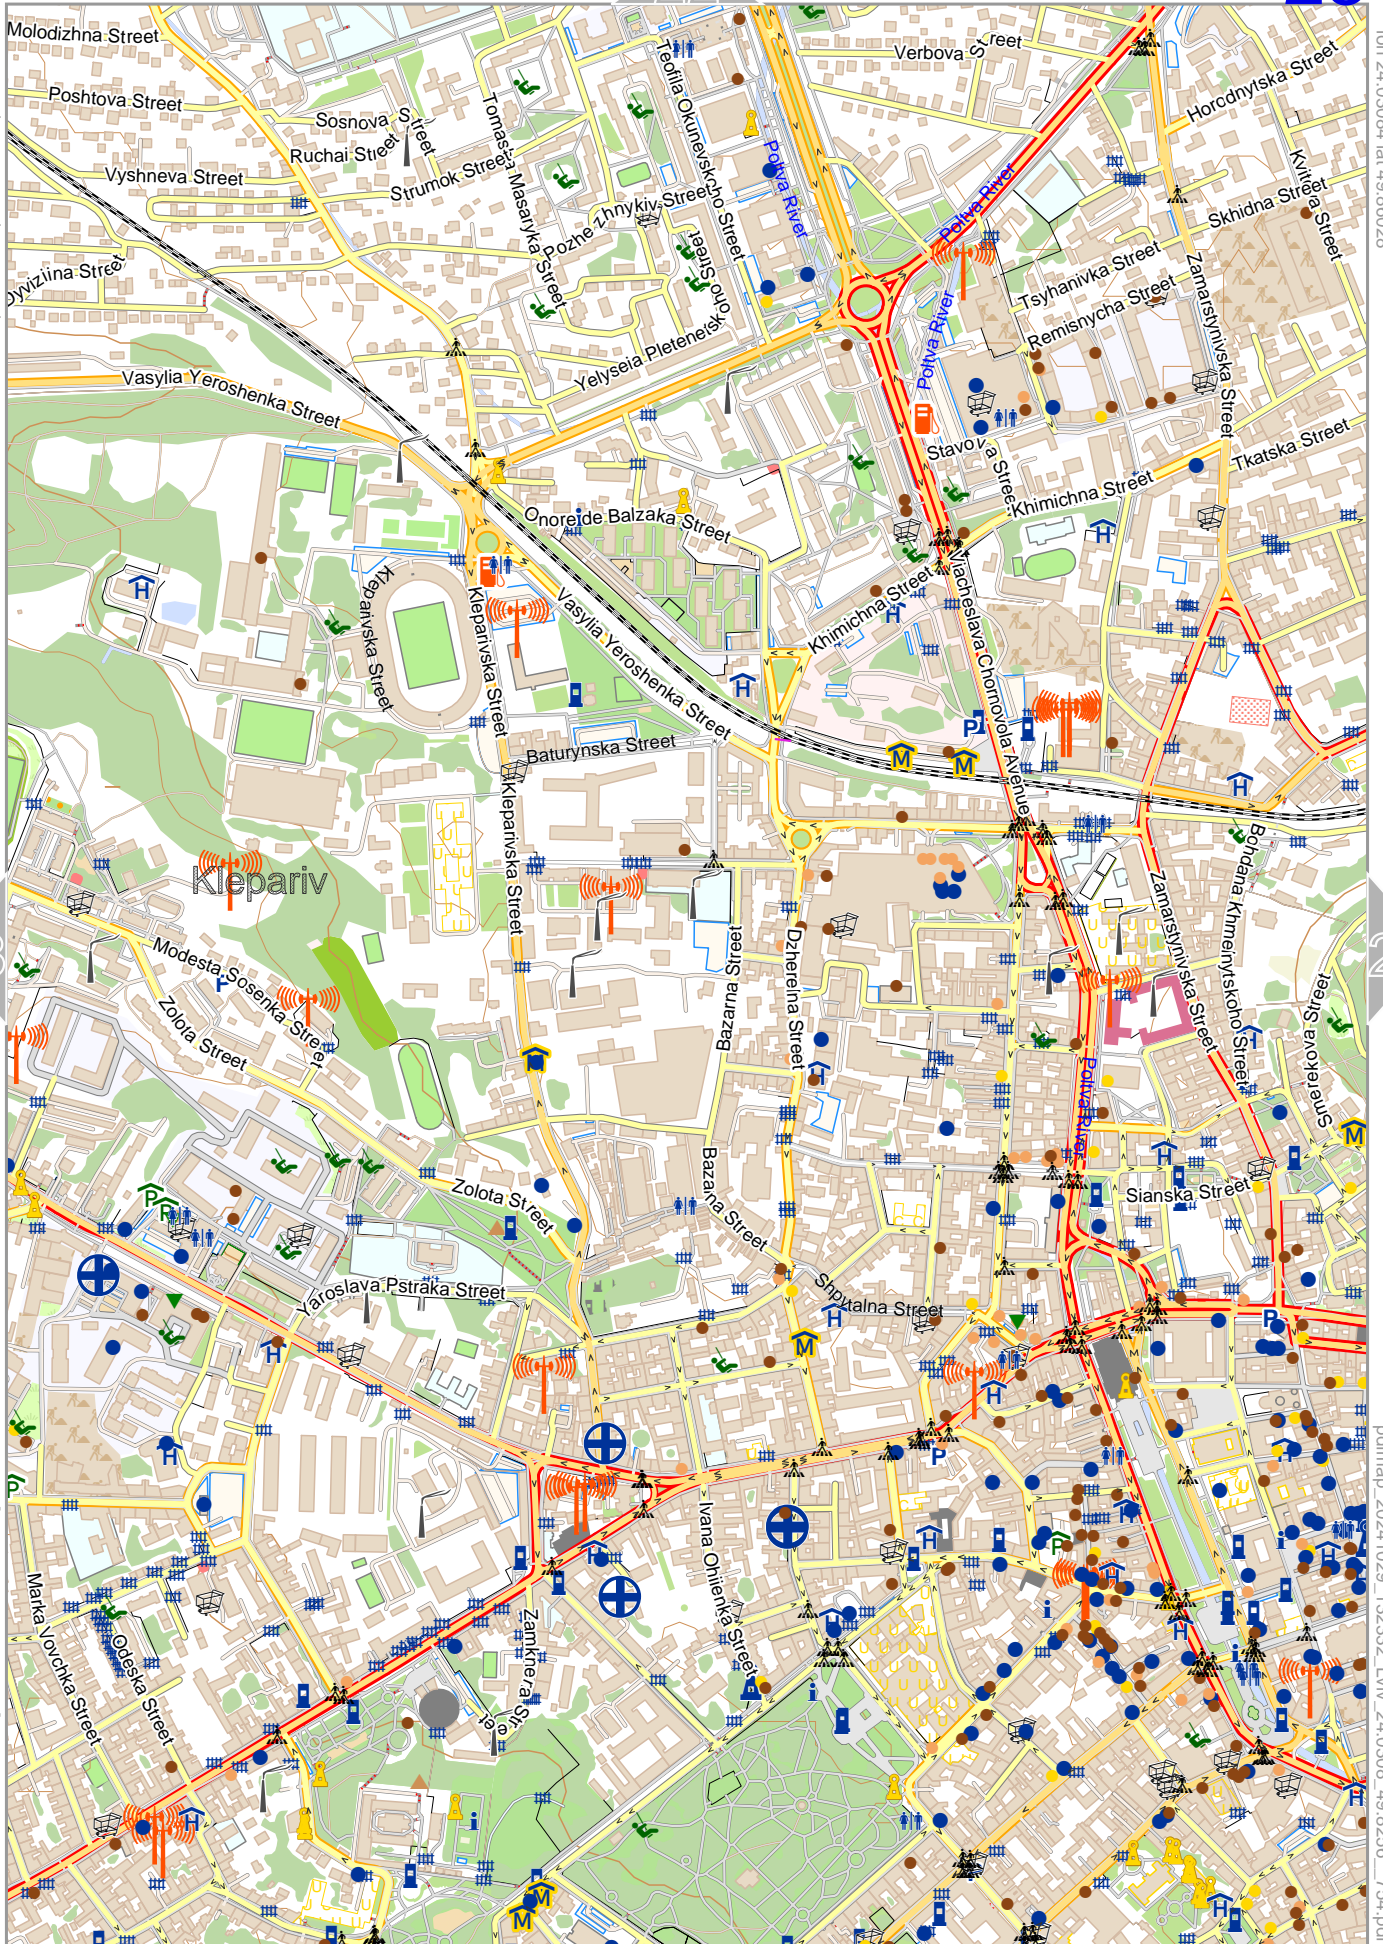

Contour interval = 20m

Map data © OpenStreetMap contributors

lon 24.00582 lat 49.86028

lon 23.98081 lat 49.83717 [nom. scale = 1 / 100000

pdfmap_20241029_132332_Lviv_24.0308_49.8256_754.pdf

Contour interval = 20m

Map data © OpenStreetMap contributors

lon 24.00582 lat 49.83717

[lon 23.98081 lat 49.81407 [nom. scale = 1 / 100000

pdfmap_20241029_132332_Lviv_24.0308_49.8256_754.pdf

0 100 m 500 m

Contour interval = 20m

Map data © OpenStreetMap contributors

lon 24.00582 lat 49.81407

[lon 23.99081 lat 49.79096] nom. scale = 1 / 100000

pdfmap_20241029_132332_Lviv_24.0308_49.8256_754.pdf

0 100 m 500 m

Contour interval = 20m

Map data © OpenStreetMap contributors

lon 24.03084 lat 49.86028

lon 24.00582 lat 49.83717 [nom. scale = 1 / 100000

pdfmap_20241029_132332_Lviv_24.0308_49.8256_754.pdf

0 100 m 500 m

Contour interval = 20m

Lviv

24

Map data © OpenStreetMap contributors

lon 24.03084 lat 49.83717