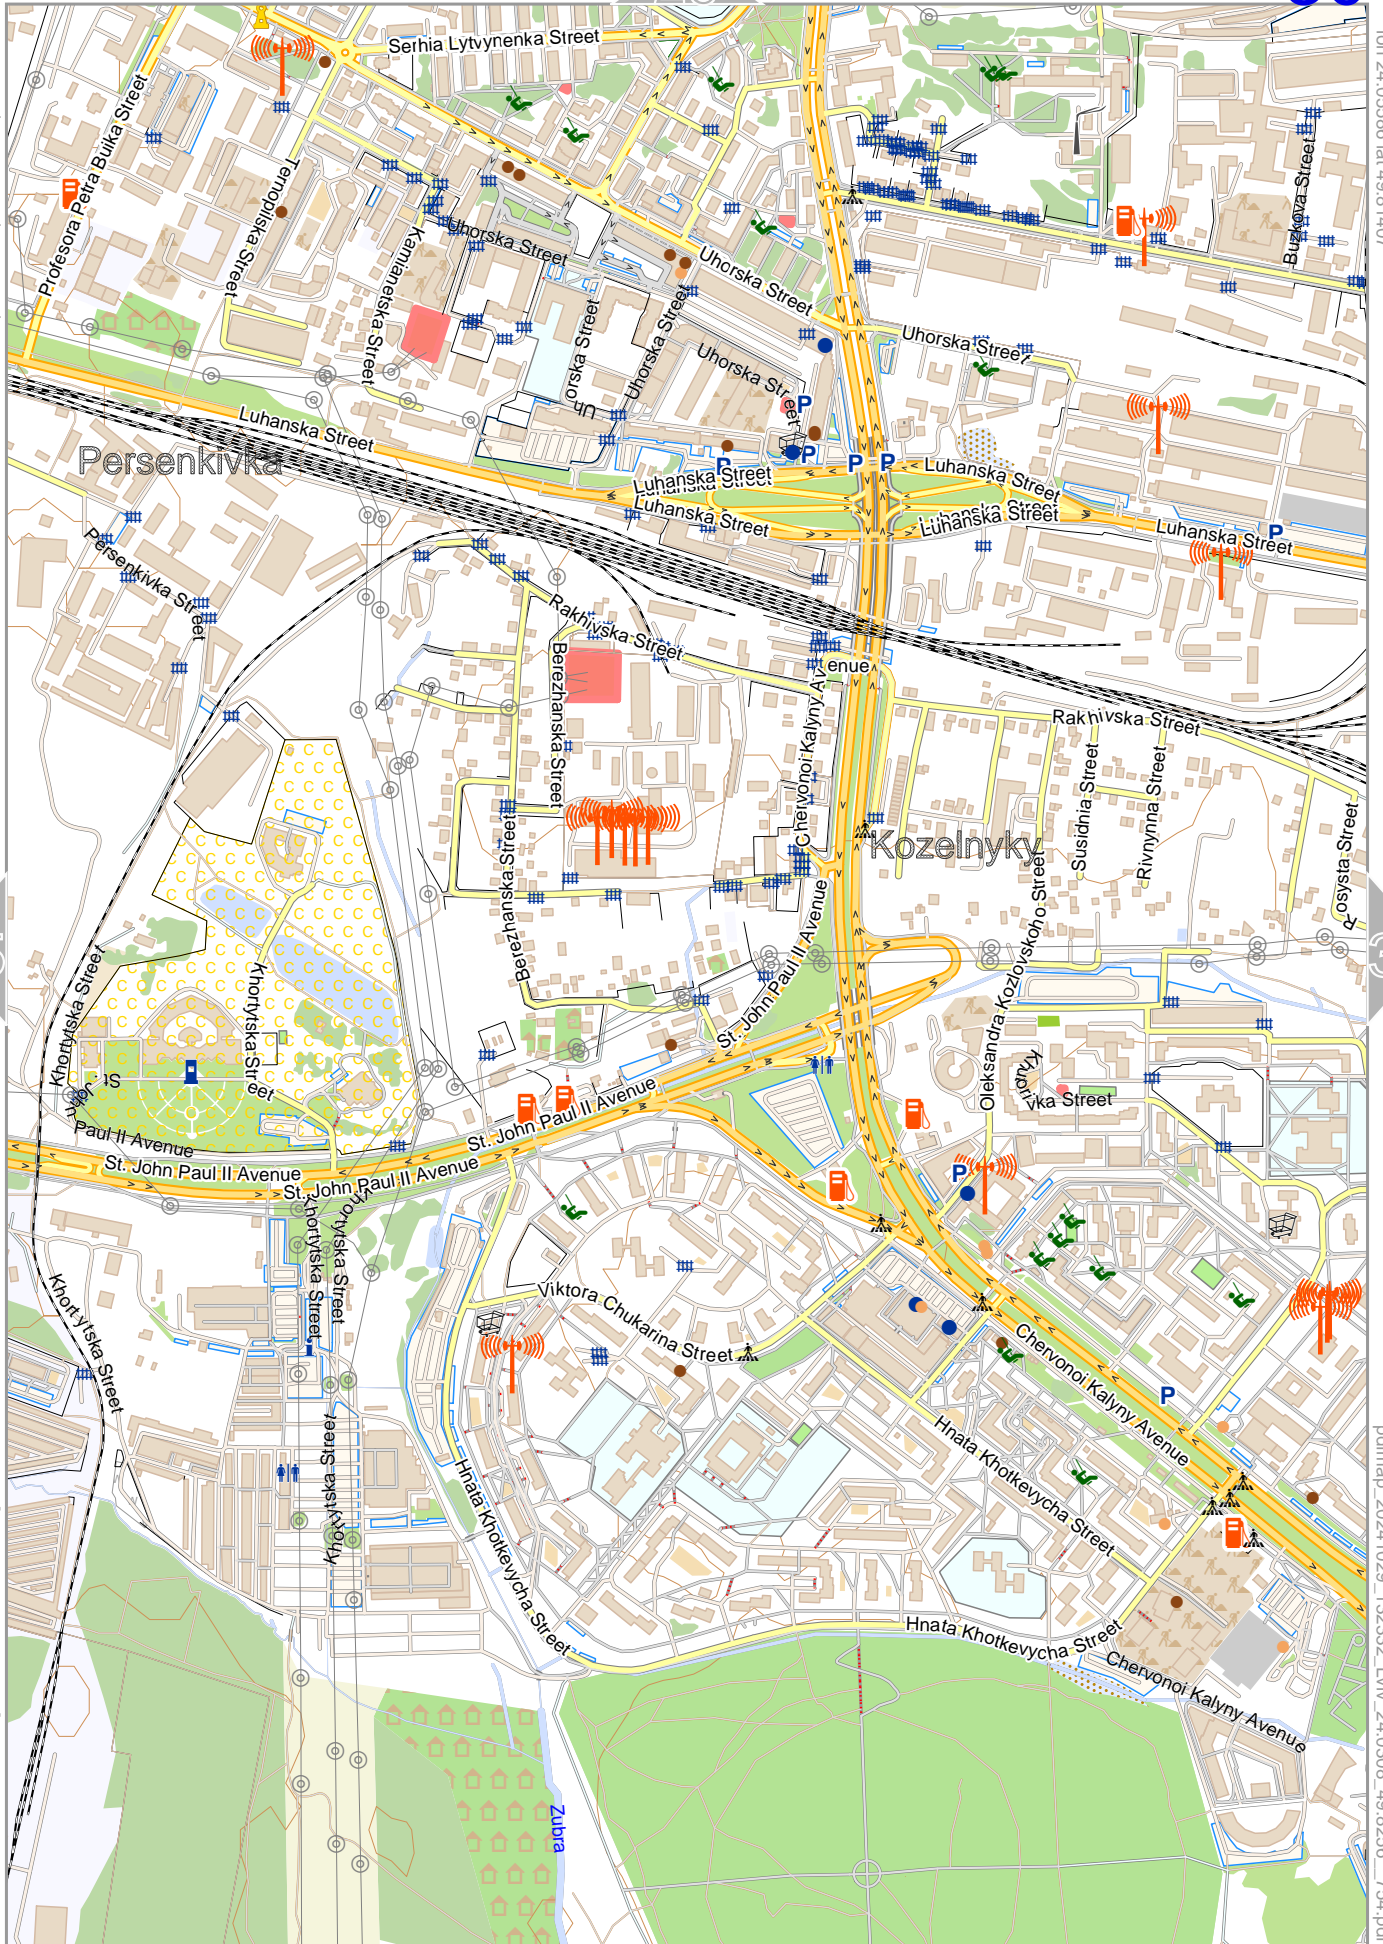

0 100 m 500 m

Contour interval = 20m

Map data © OpenStreetMap contributors

lon 24.05586 lat 49.81407

[lon 24.03084 lat 49.79096] nom. scale = 1 / 100000

pdfmap_20241029_132332_Lviv_24.0308_49.8256_754.pdf

Contour interval = 20m