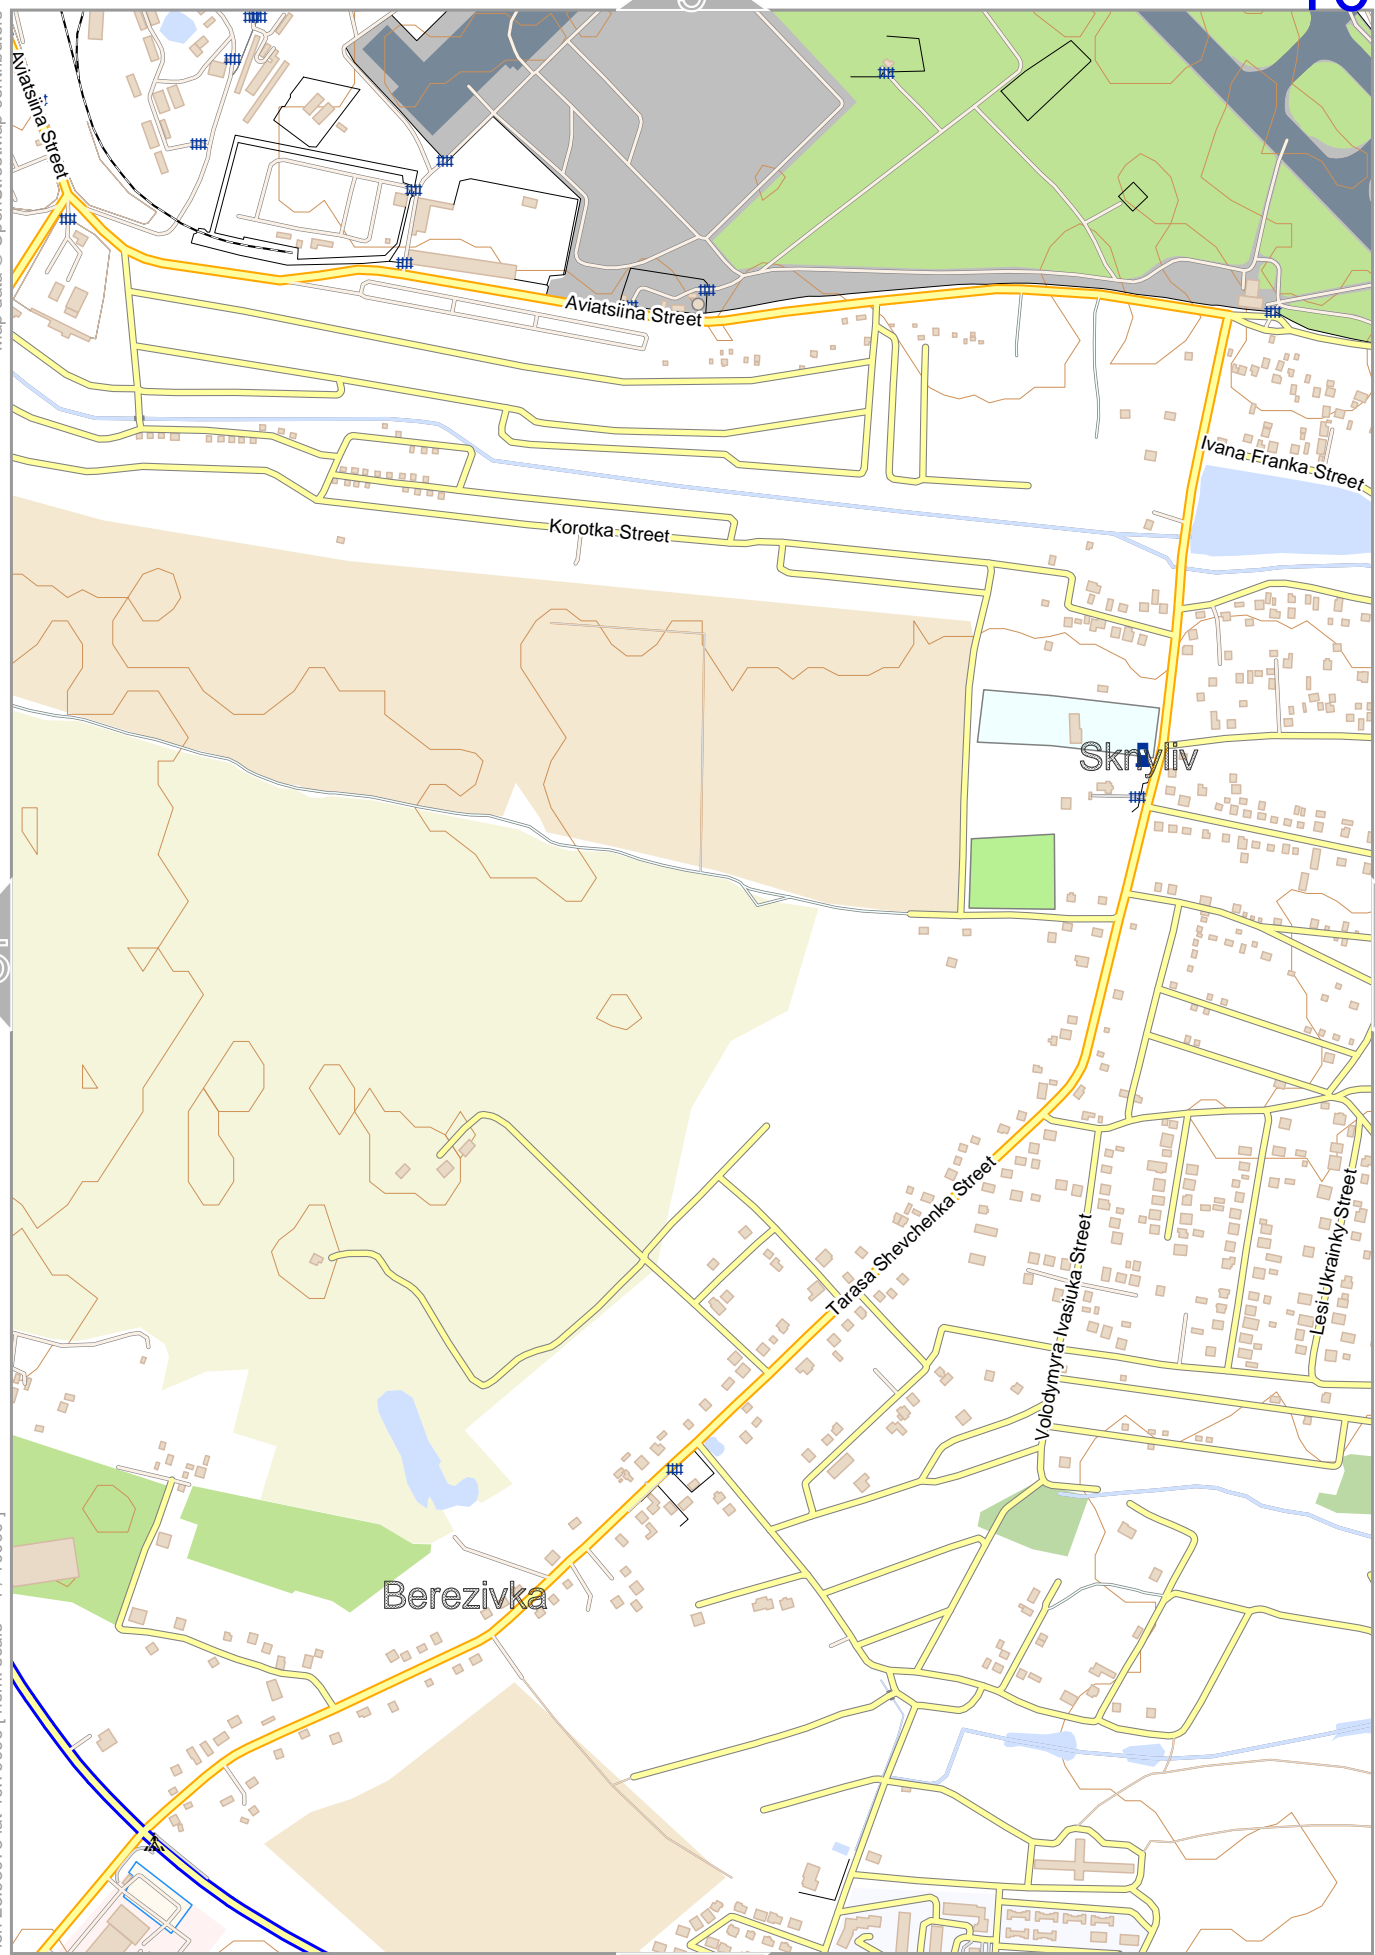

Map data © OpenStreetMap contributors

lon 23.93078 lat 49.79096

lon 23.90576 lat 49.76786 [nom. scale = 1 / 100000]

pdfmap_20241029_132332_Lviv_24.0308_49.8256_754.pdf

0 100 m 500 m

Contour interval = 20m

Map data © OpenStreetMap contributors

[lon 23.93078 lat 49.83717 [nom. scale = 1 / 100000]

0 100 m 500 m

Contour interval = 20m

7

13

9

Lviv

10

lon 23.95579 lat 49.81407

Map data © OpenStreetMap contributors

lon 23.93078 lat 49.79096 [nom. scale = 1 / 100000

pdfmap_20241029_132332_Lviv_24.0308_49.8256_754.pdf

0 100 m 500 m

Contour interval = 20m

Lviv

10

11

Map data © OpenStreetMap contributors

lon 23.95579 lat 49.79096

6

16

lon 23.93078 lat 49.76786 [nom. scale = 1 / 100000]

pdfmap_20241029_132332_Lviv_24.0308_49.8256_754.pdf