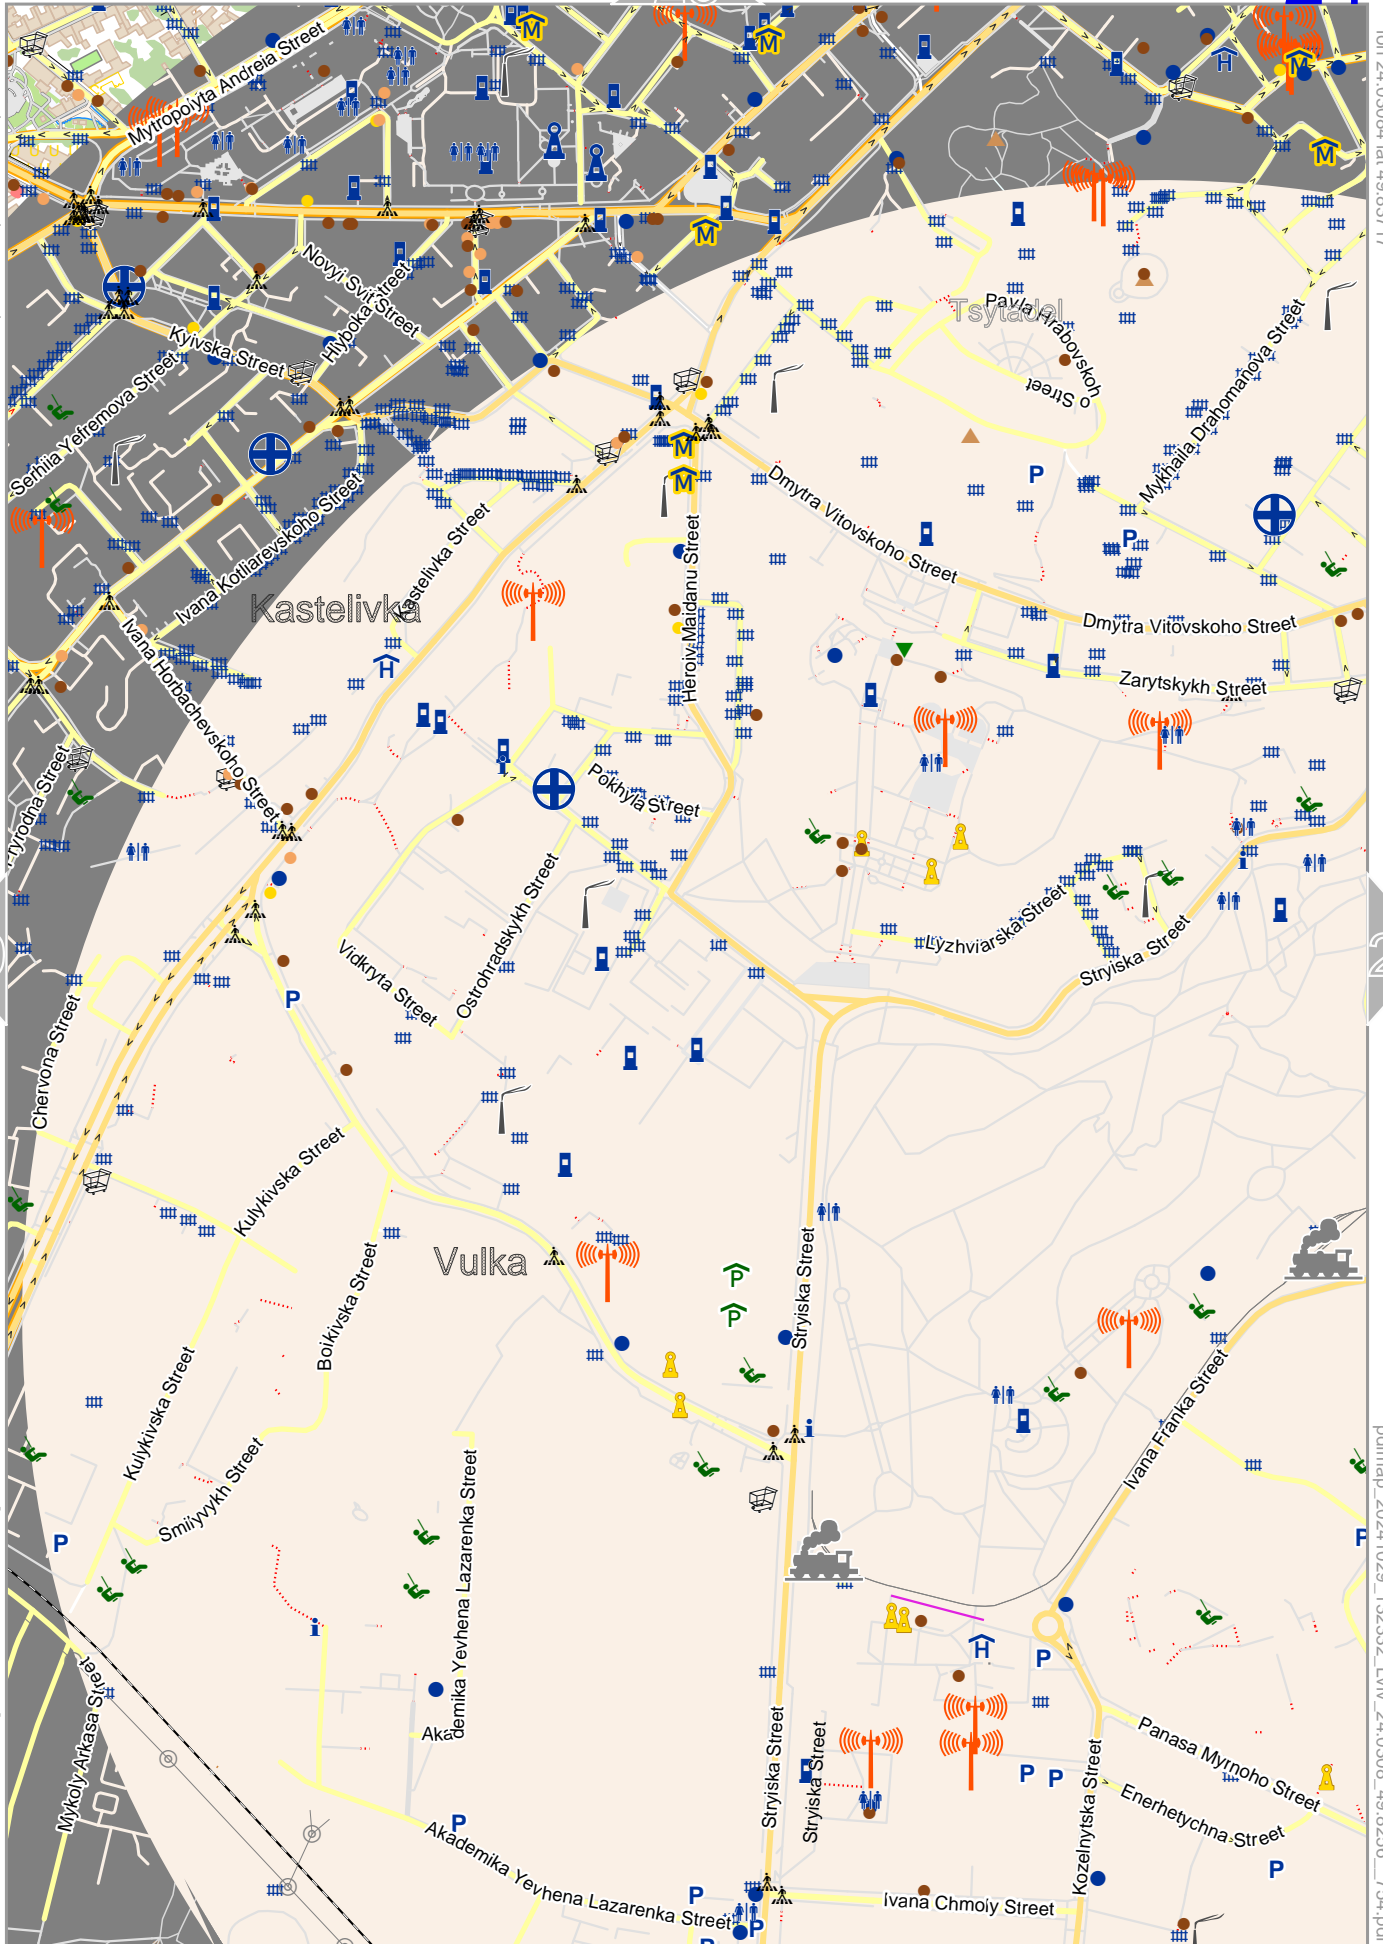

Contour interval = 20m

Map data © OpenStreetMap contributors

lon 24.00582 lat 49.86028

lon 23.98081 lat 49.83717 [nom. scale = 1 / 100000

pdfmap_20241029_132332_Lviv_24.0308_49.8256_754.pdf

Contour interval = 20m

lon 24.00582 lat 49.83717 [nom. scale = 1 / 100000

pdfmap_20241029_132332_Lviv_24.0308_49.8256_754.pdf

0 100 m 500 m

Contour interval = 20m

Lviv

24

Map data © OpenStreetMap contributors

lon 24.03084 lat 49.83717

lon 24.00582 lat 49.81407 [nom. scale = 1 / 100000]

pdfmap_20241029_132332_Lviv_24.0308_49.8256_754.pdf

0 100 m 500 m

Contour interval = 20m

25

Map data © OpenStreetMap contributors

lon 24.03084 lat 49.81407

[lon 24.00582 lat 49.79096 | nom. scale = 1 / 100000

pdfmap_20241029_132332_Lviv_24.0308_49.8256_754.pdf

0 100 m 500 m

Contour interval = 20m

Map data © OpenStreetMap contributors

lon 24.03084 lat 49.79096