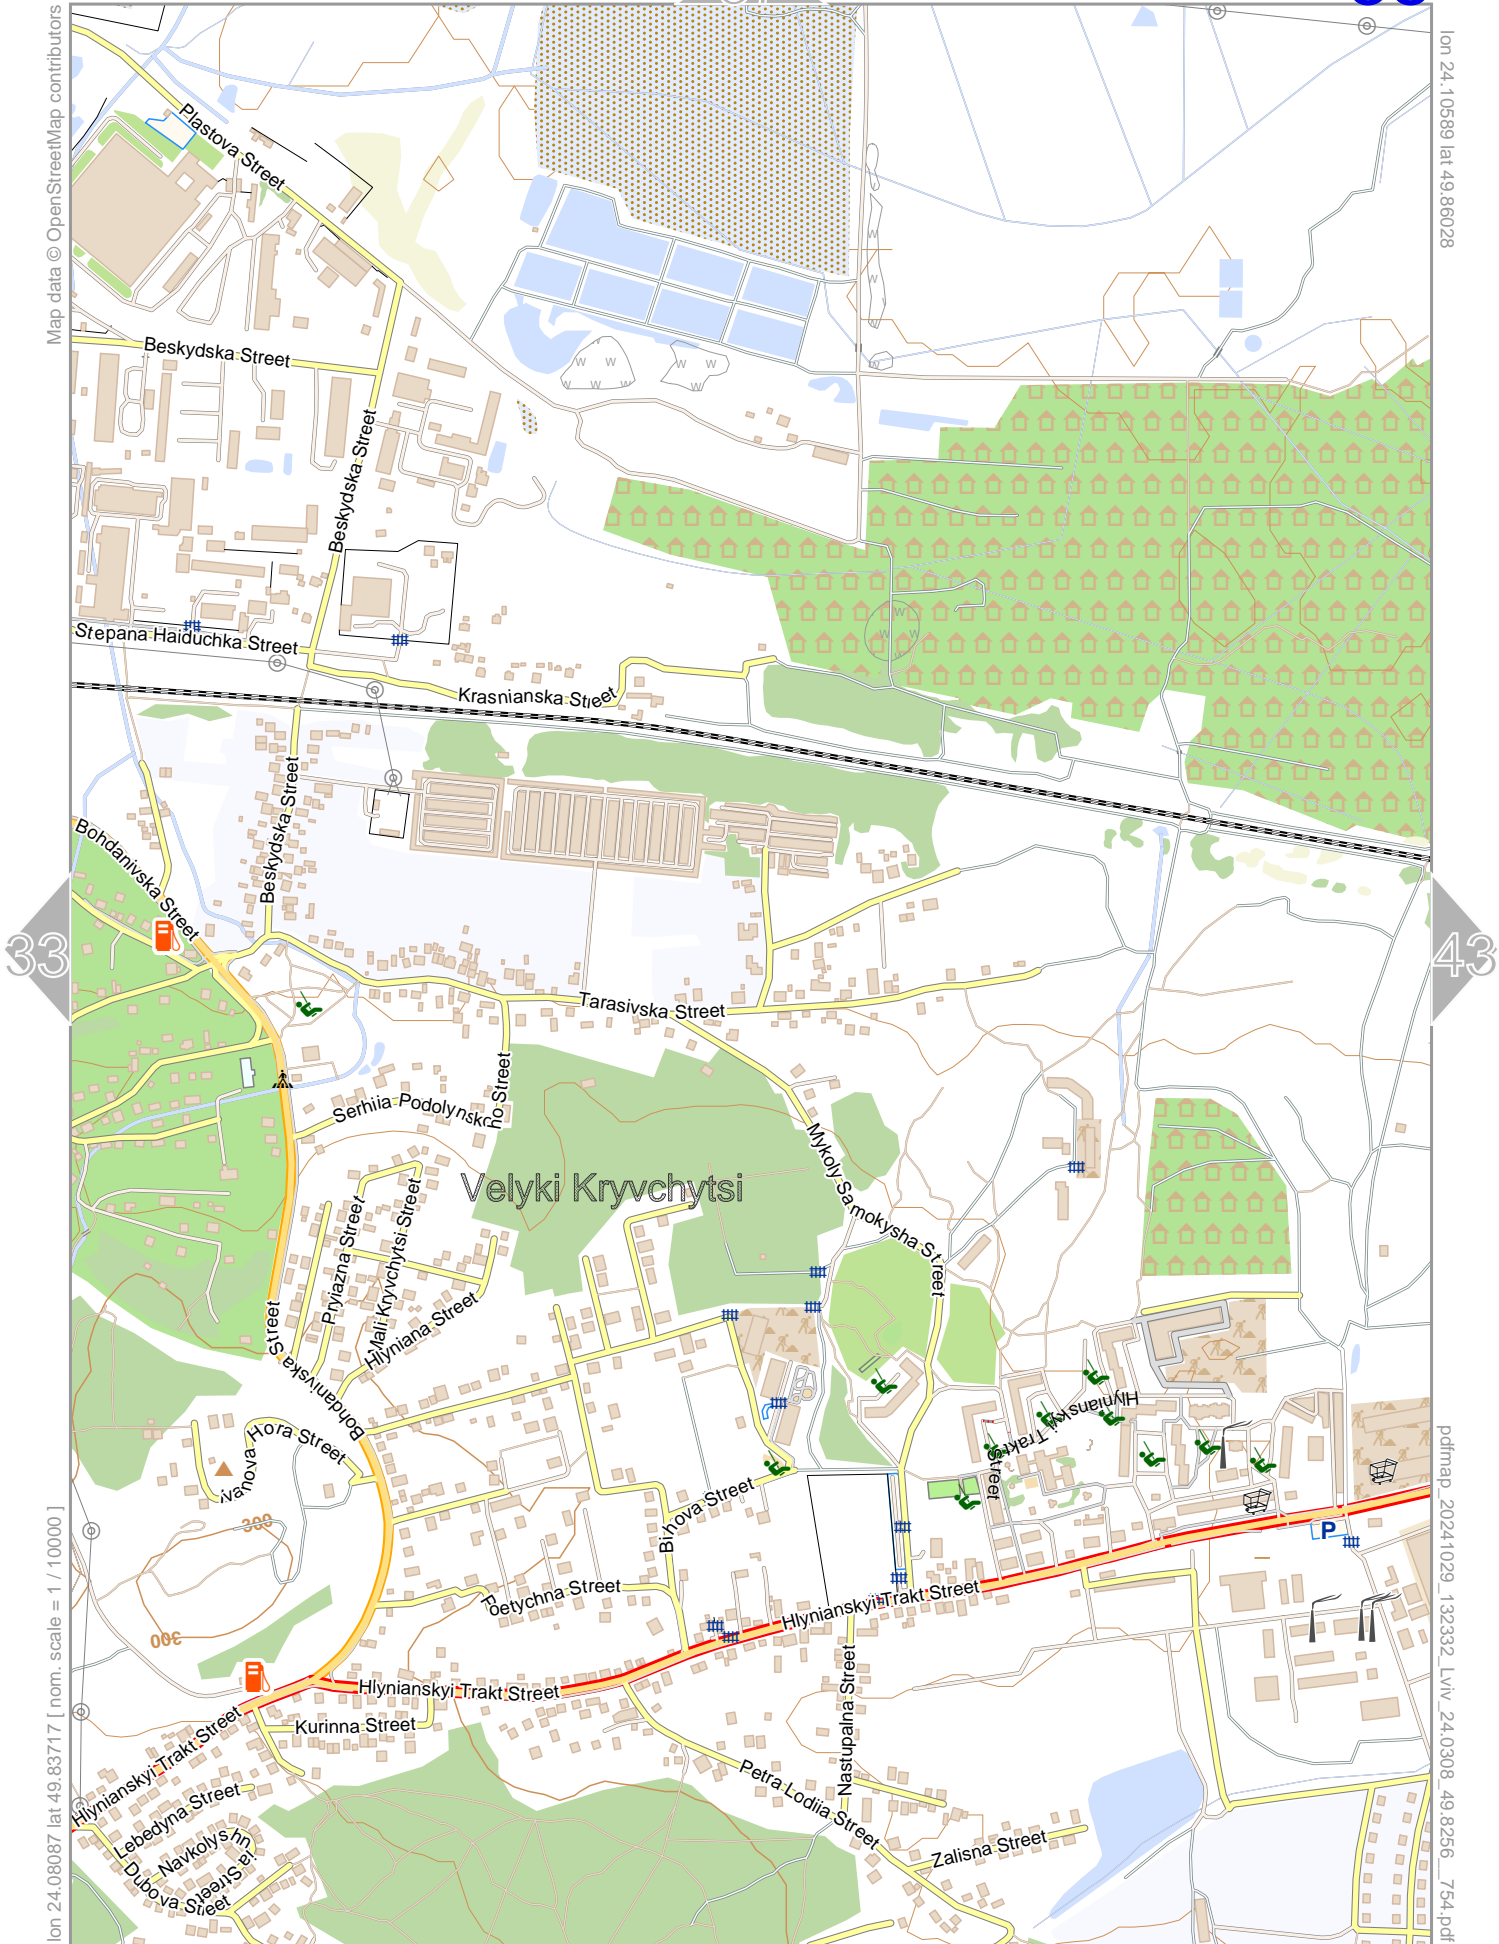

Map data © OpenStreetMap contributors

32

42

[lon 24.09087 lat 49.86028 [nom. scale = 1 / 100000

pdfmap_20241029_132332_Lviv_24.0308_49.8256_754.pdf

0 100 m 500 m

Contour interval = 20m

38