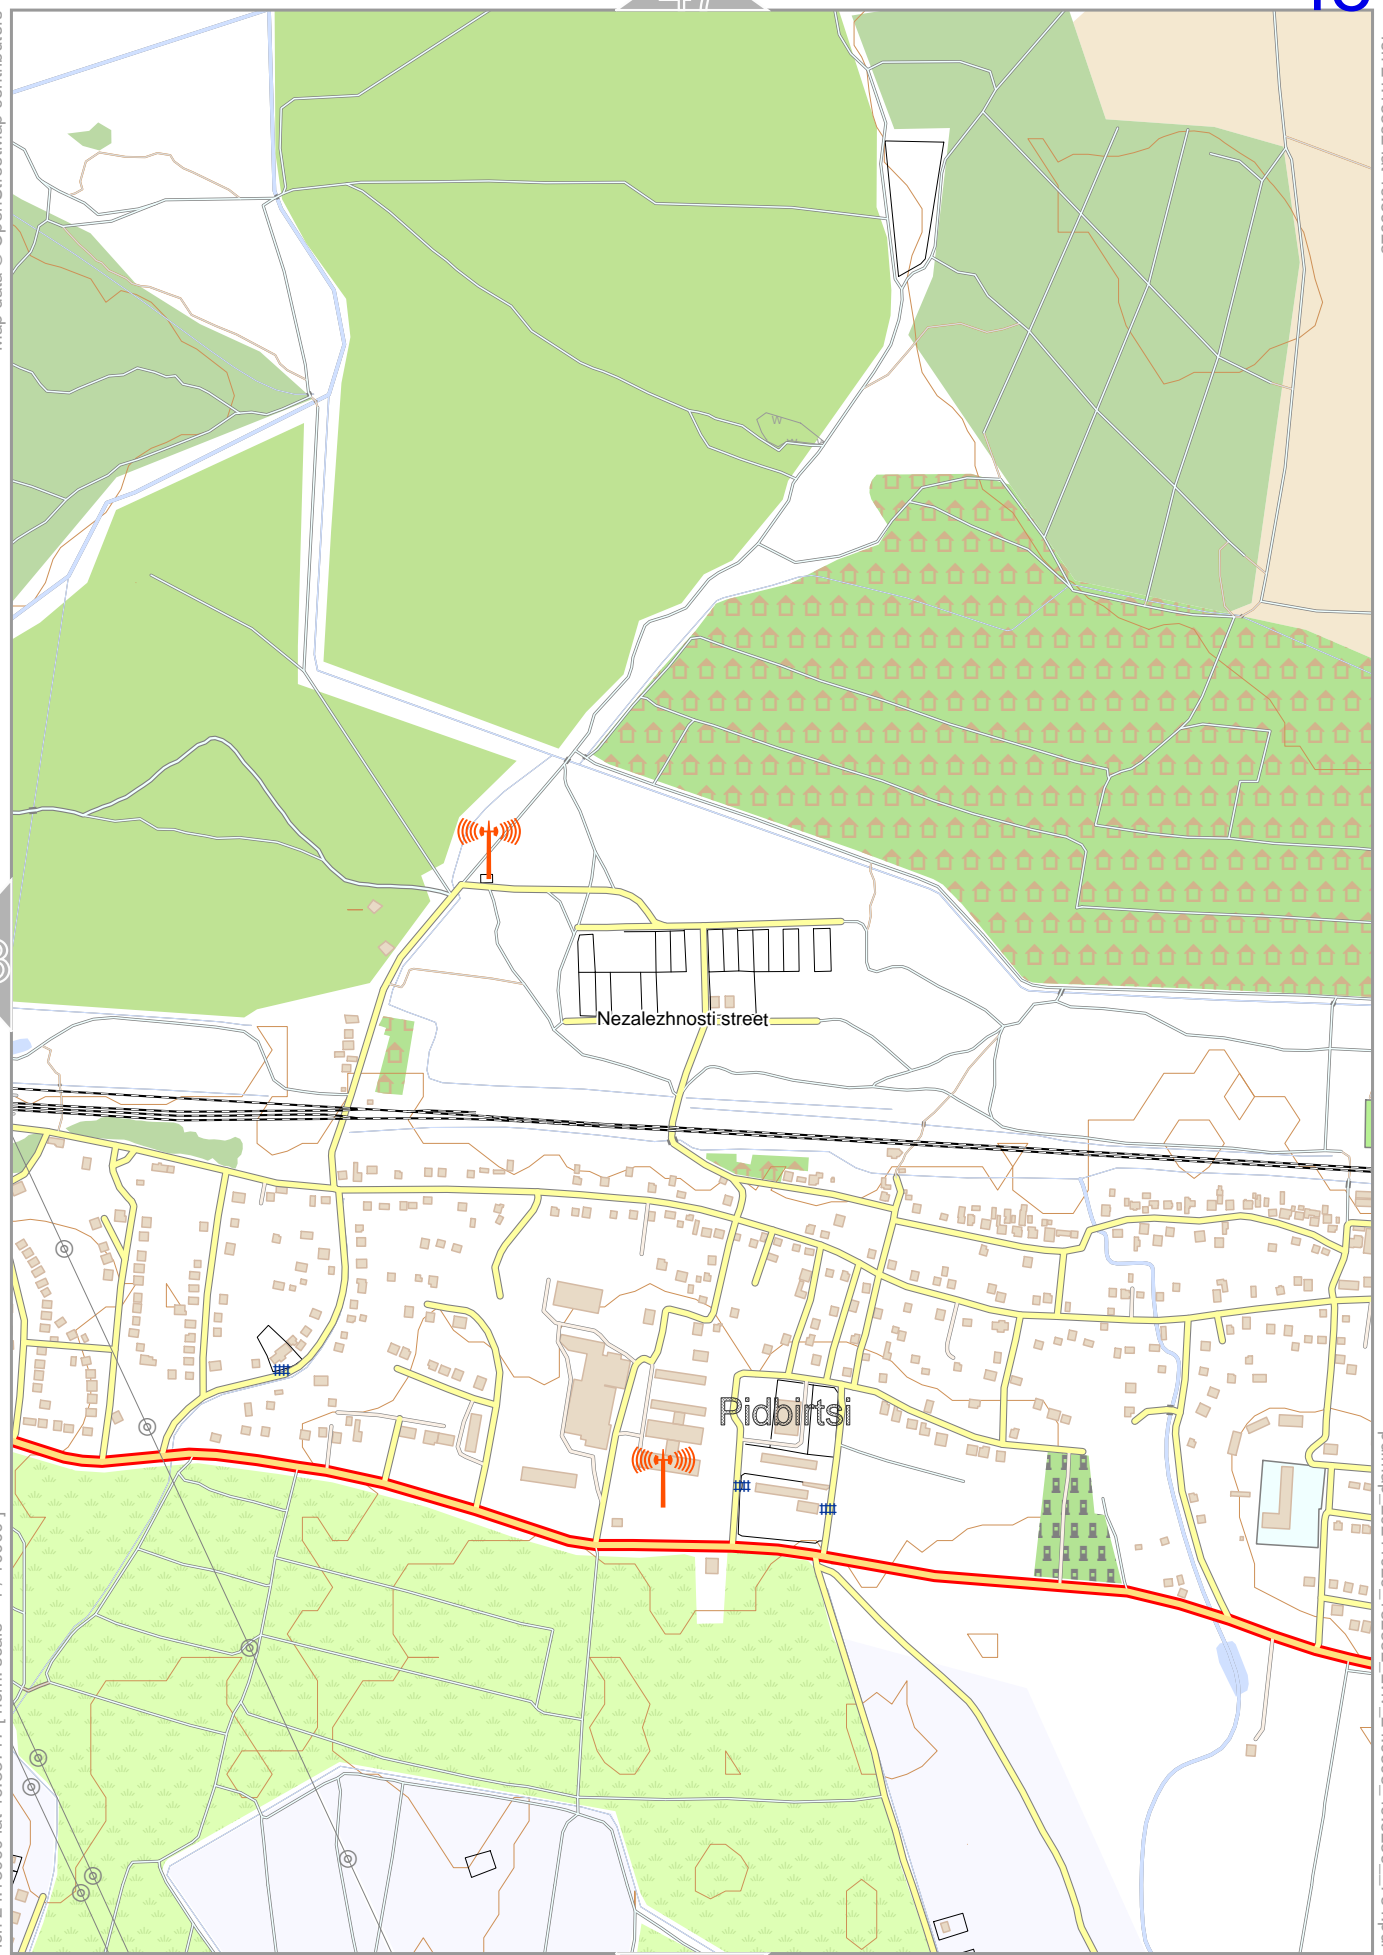

Map data © OpenStreetMap contributors

lon 24.15592 lat 49.86028

Nezalezhnosti street

Ridbirtsi

[lon 24.13090 lat 49.83717 [nom. scale = 1 / 100000

pdfmap_20241029_132332_Lviv_24.0308_49.8256_754.pdf

0 100 m 500 m

Contour interval = 20m