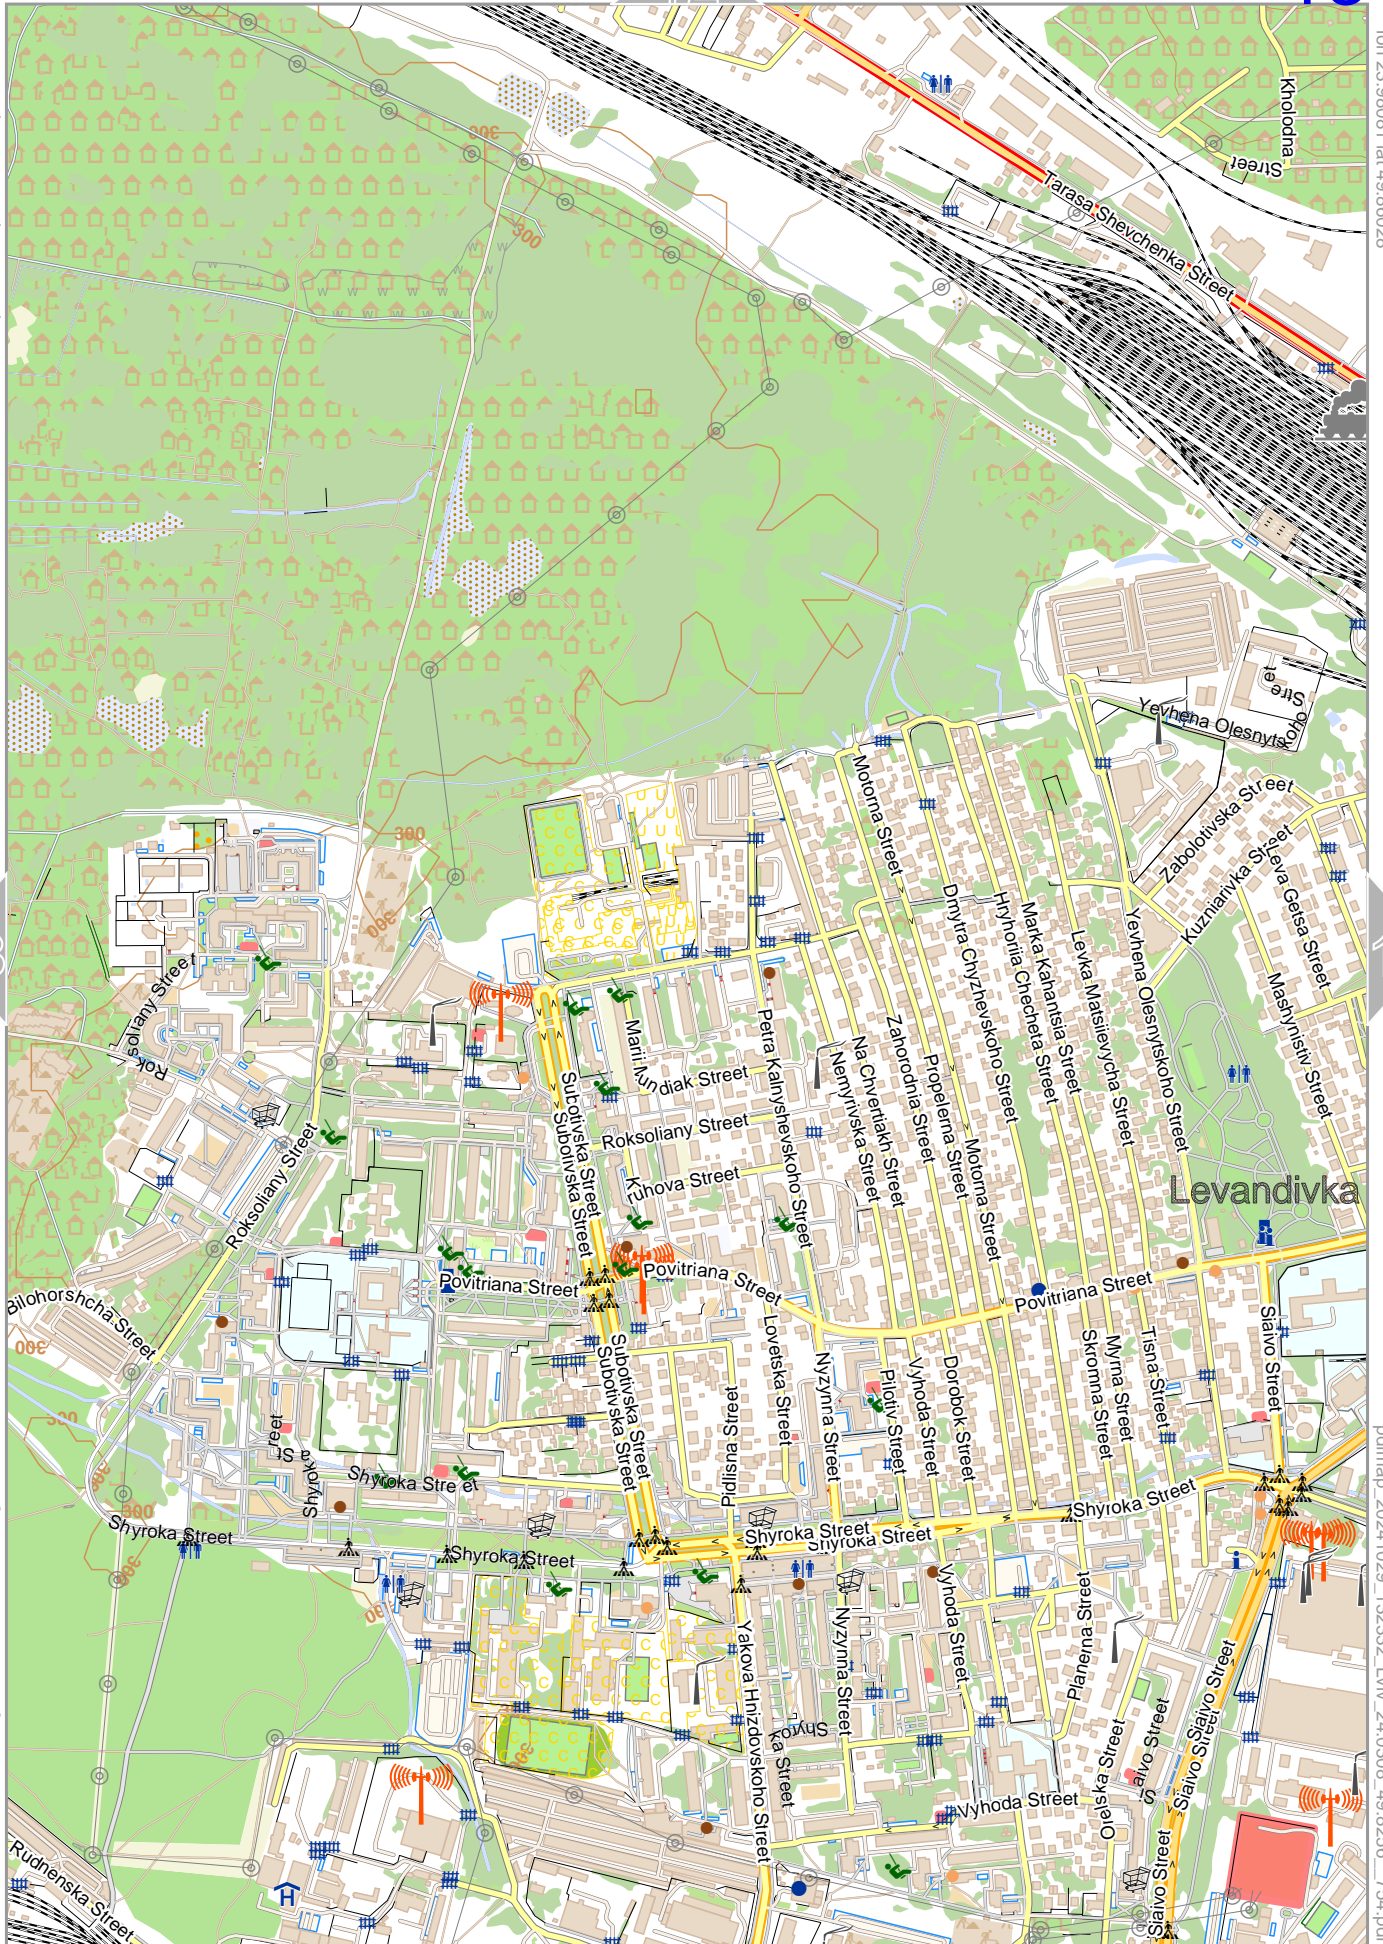

10

11

Map data © OpenStreetMap contributors

lon 23.95579 lat 49.79096

6

16

lon 23.93078 lat 49.76786 [nom. scale = 1 / 100000]

pdfmap_20241029_132332_Lviv_24.0308_49.8256_754.pdf

0 100 m 500 m

Contour interval = 20m

Map data © OpenStreetMap contributors

lon 23.98081 lat 49.83717

lon 23.95579 lat 49.81407 [nom. scale = 1 / 100000

pdfmap_20241029_132332_Lviv_24.0308_49.8256_754.pdf

0 100 m 500 m

Contour interval = 20m

Map data © OpenStreetMap contributors

lon 24.00582 lat 49.86028

lon 23.98081 lat 49.83717 [nom. scale = 1 / 100000

pdfmap_20241029_132332_Lviv_24.0308_49.8256_754.pdf

Contour interval = 20m