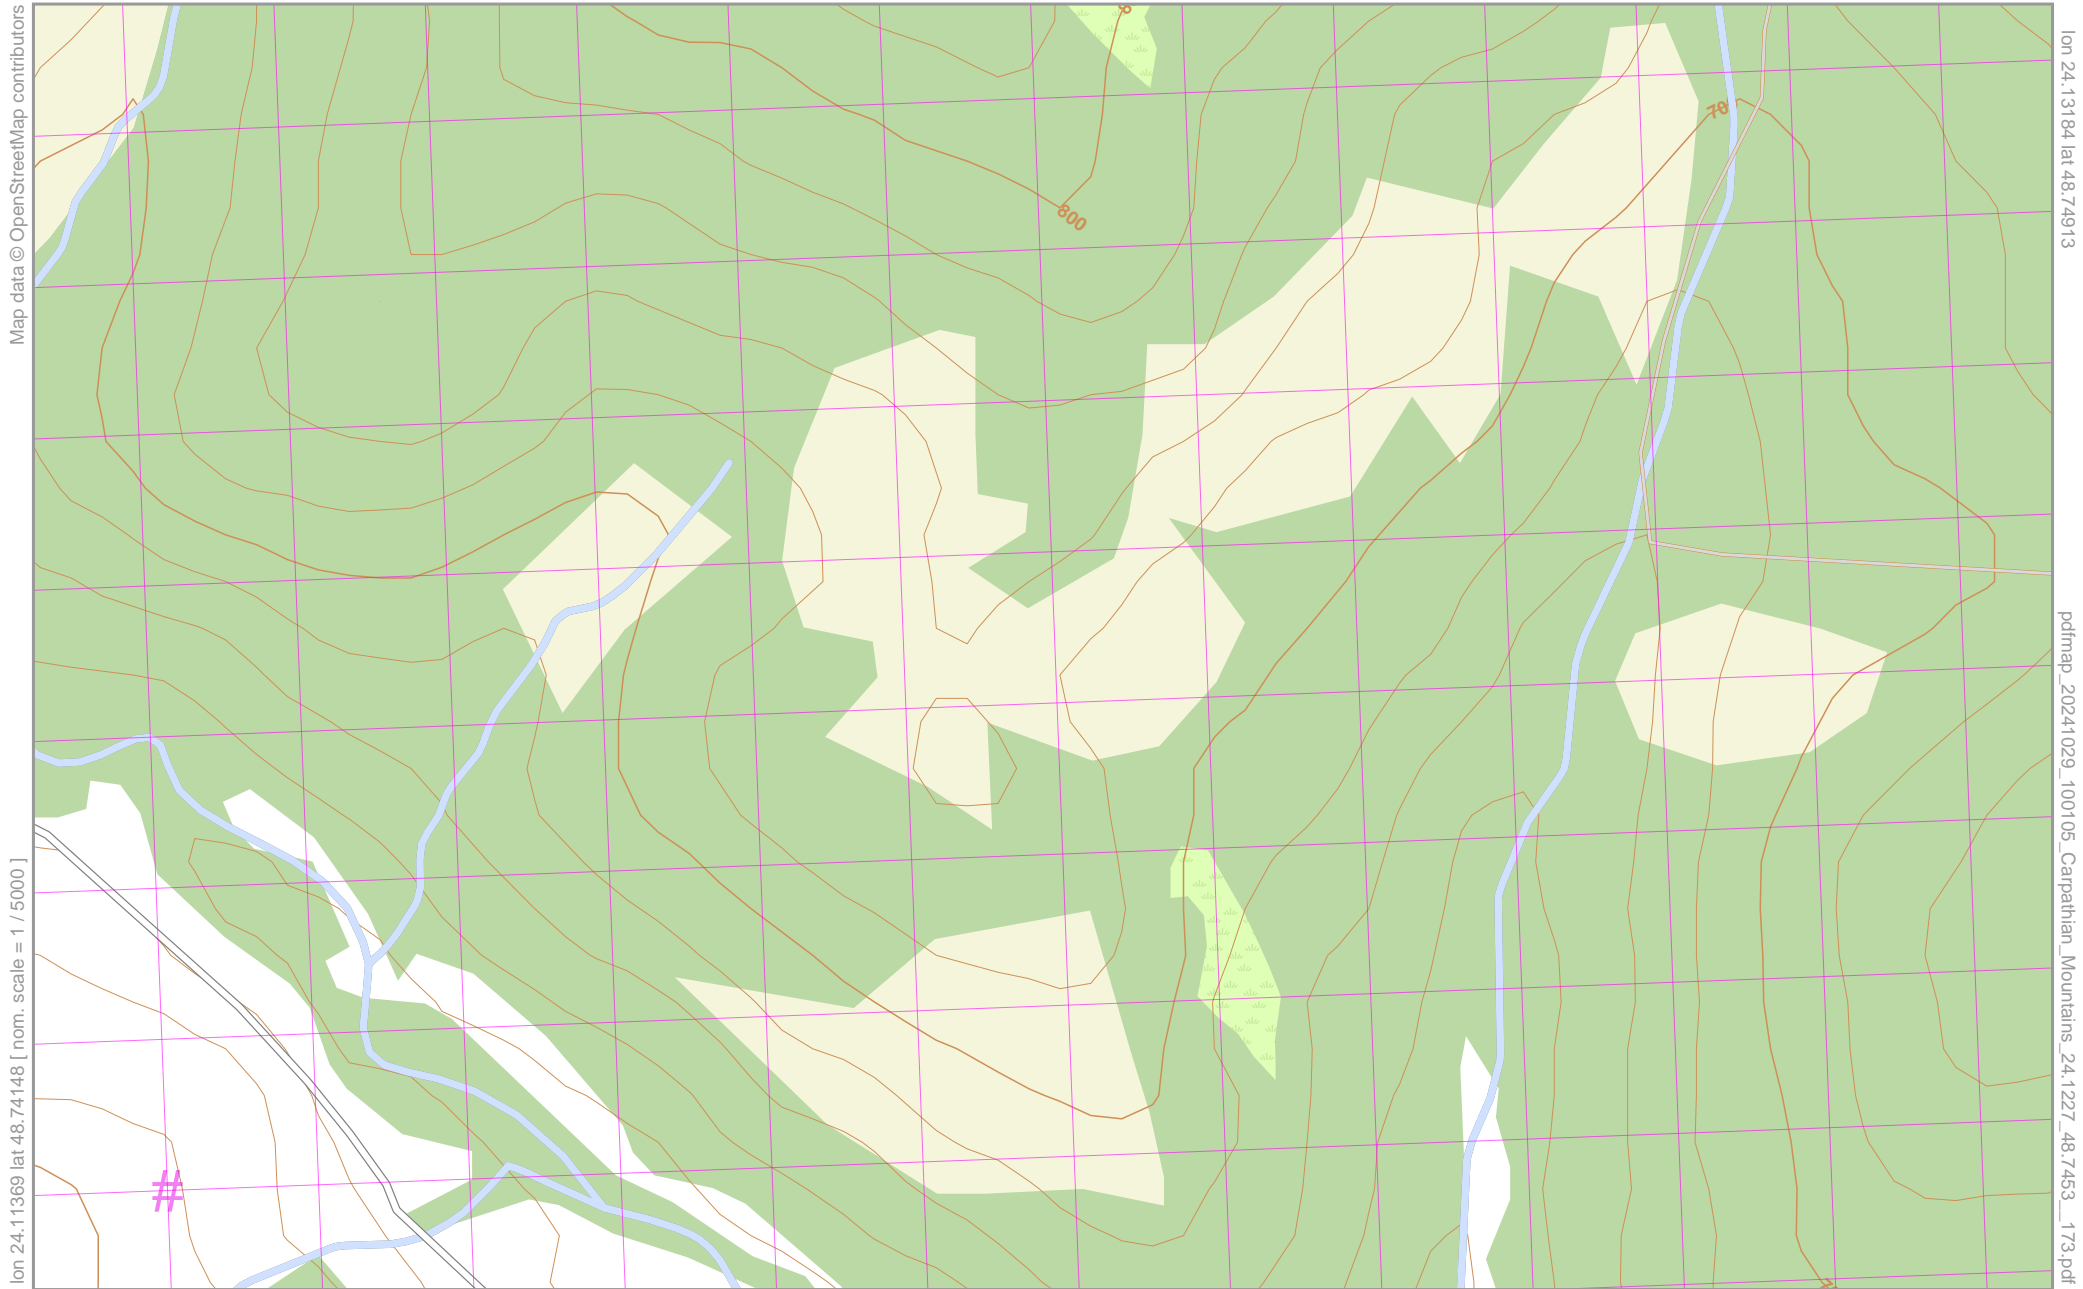

Carpathian Mountains

Map data © OpenStreetMap contributors

lon 24.13184 lat 48.74913

pdfmap_20241029_100105_Carpathian_Mountains_24.1227_48.7453_173.pdf

lon 24.11369 lat 48.74148 [nom. scale = 1 / 5000]

UTM: 35 U easting 287.90 km northing 5402.80 km
UTM-Grid-width = 100m
Contour interval = 20m