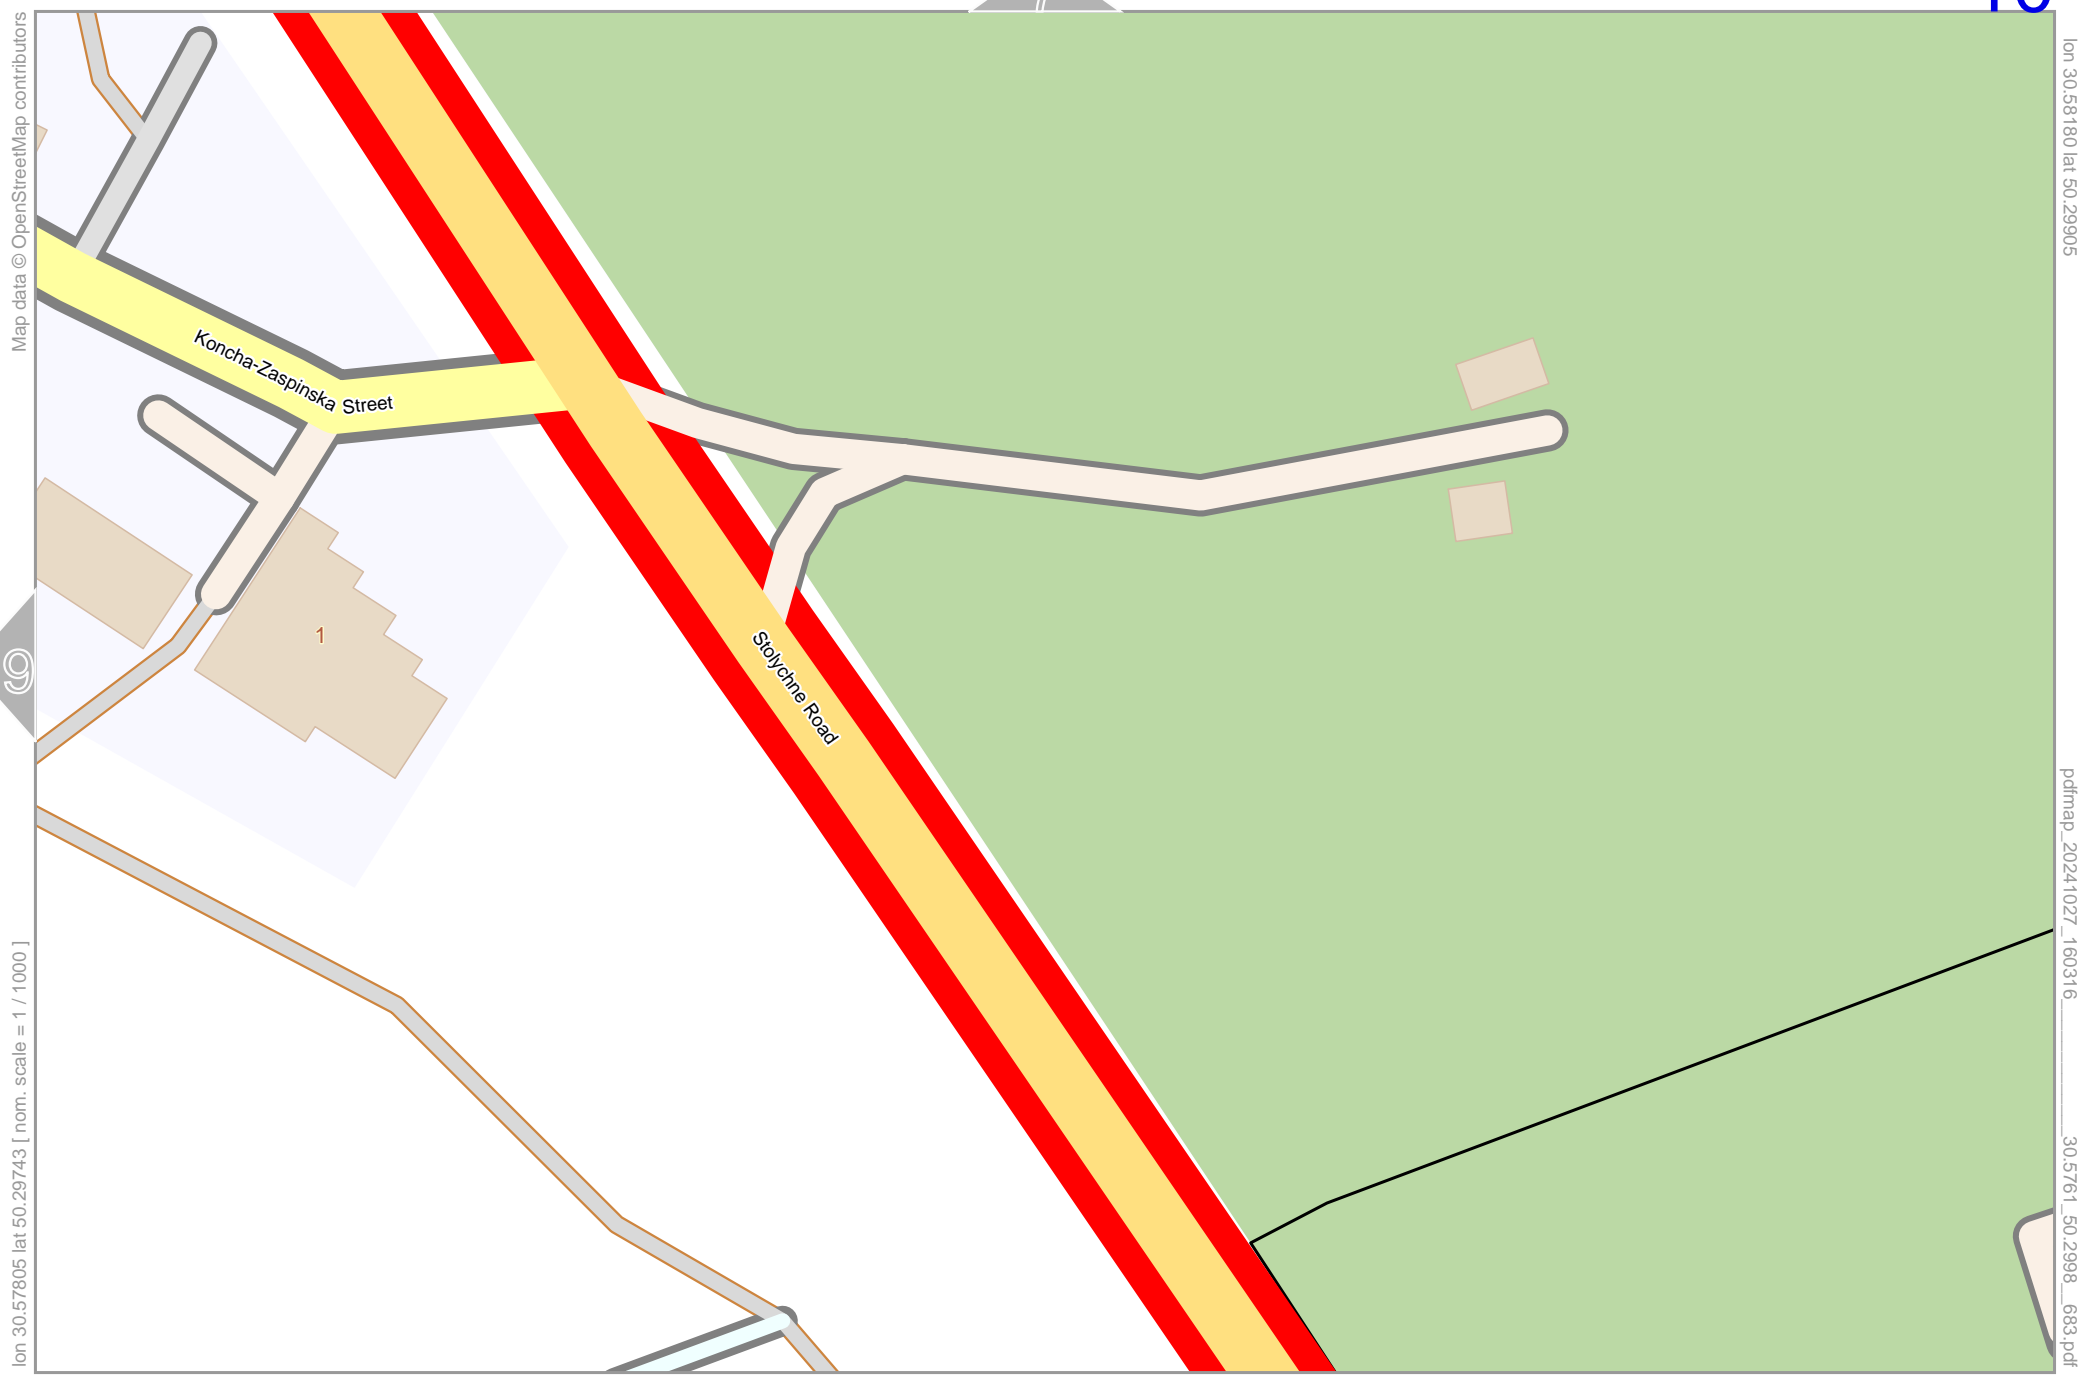

lon 30.57055 lat 50.29905 [ nom. scale = 1 / 1000 ]

lon 30.57430 lat 50.30067  
pdfmap\_20241027\_160316  
30.5761\_50.2998\_683.pdf

Koncha-Zaspinska Street

17

15

13

14

12

11

0 10 m 100 m

Map data © OpenStreetMap contributors

lon 30.57430 lat 50.29905 [ nom. scale = 1 / 1000 ]

lon 30.57805 lat 50.30067

pdfmap\_20241027\_160316

30.5761\_50.2998\_683.pdf

Map data © OpenStreetMap contributors

lon 30.57055 lat 50.29743 [ nom. scale = 1 / 1000 ]

lon 30.57430 lat 50.29905

pdfmap\_20241027\_160316

lon 30.5761\_50.2998\_683.pdf

0 10 m 100 m

Map data © OpenStreetMap contributors

lon 30.57430 lat 50.29743 [ nom. scale = 1 / 1000 ]

lon 30.57805 lat 50.29905

pdfmap\_20241027\_160316

30.5761\_50.2998\_683.pdf

Koncha-Zaspinska Street

3

Map data © OpenStreetMap contributors

lon 30.57805 lat 50.29743 [ nom. scale = 1 / 1000 ]

lon 30.58180 lat 50.29905