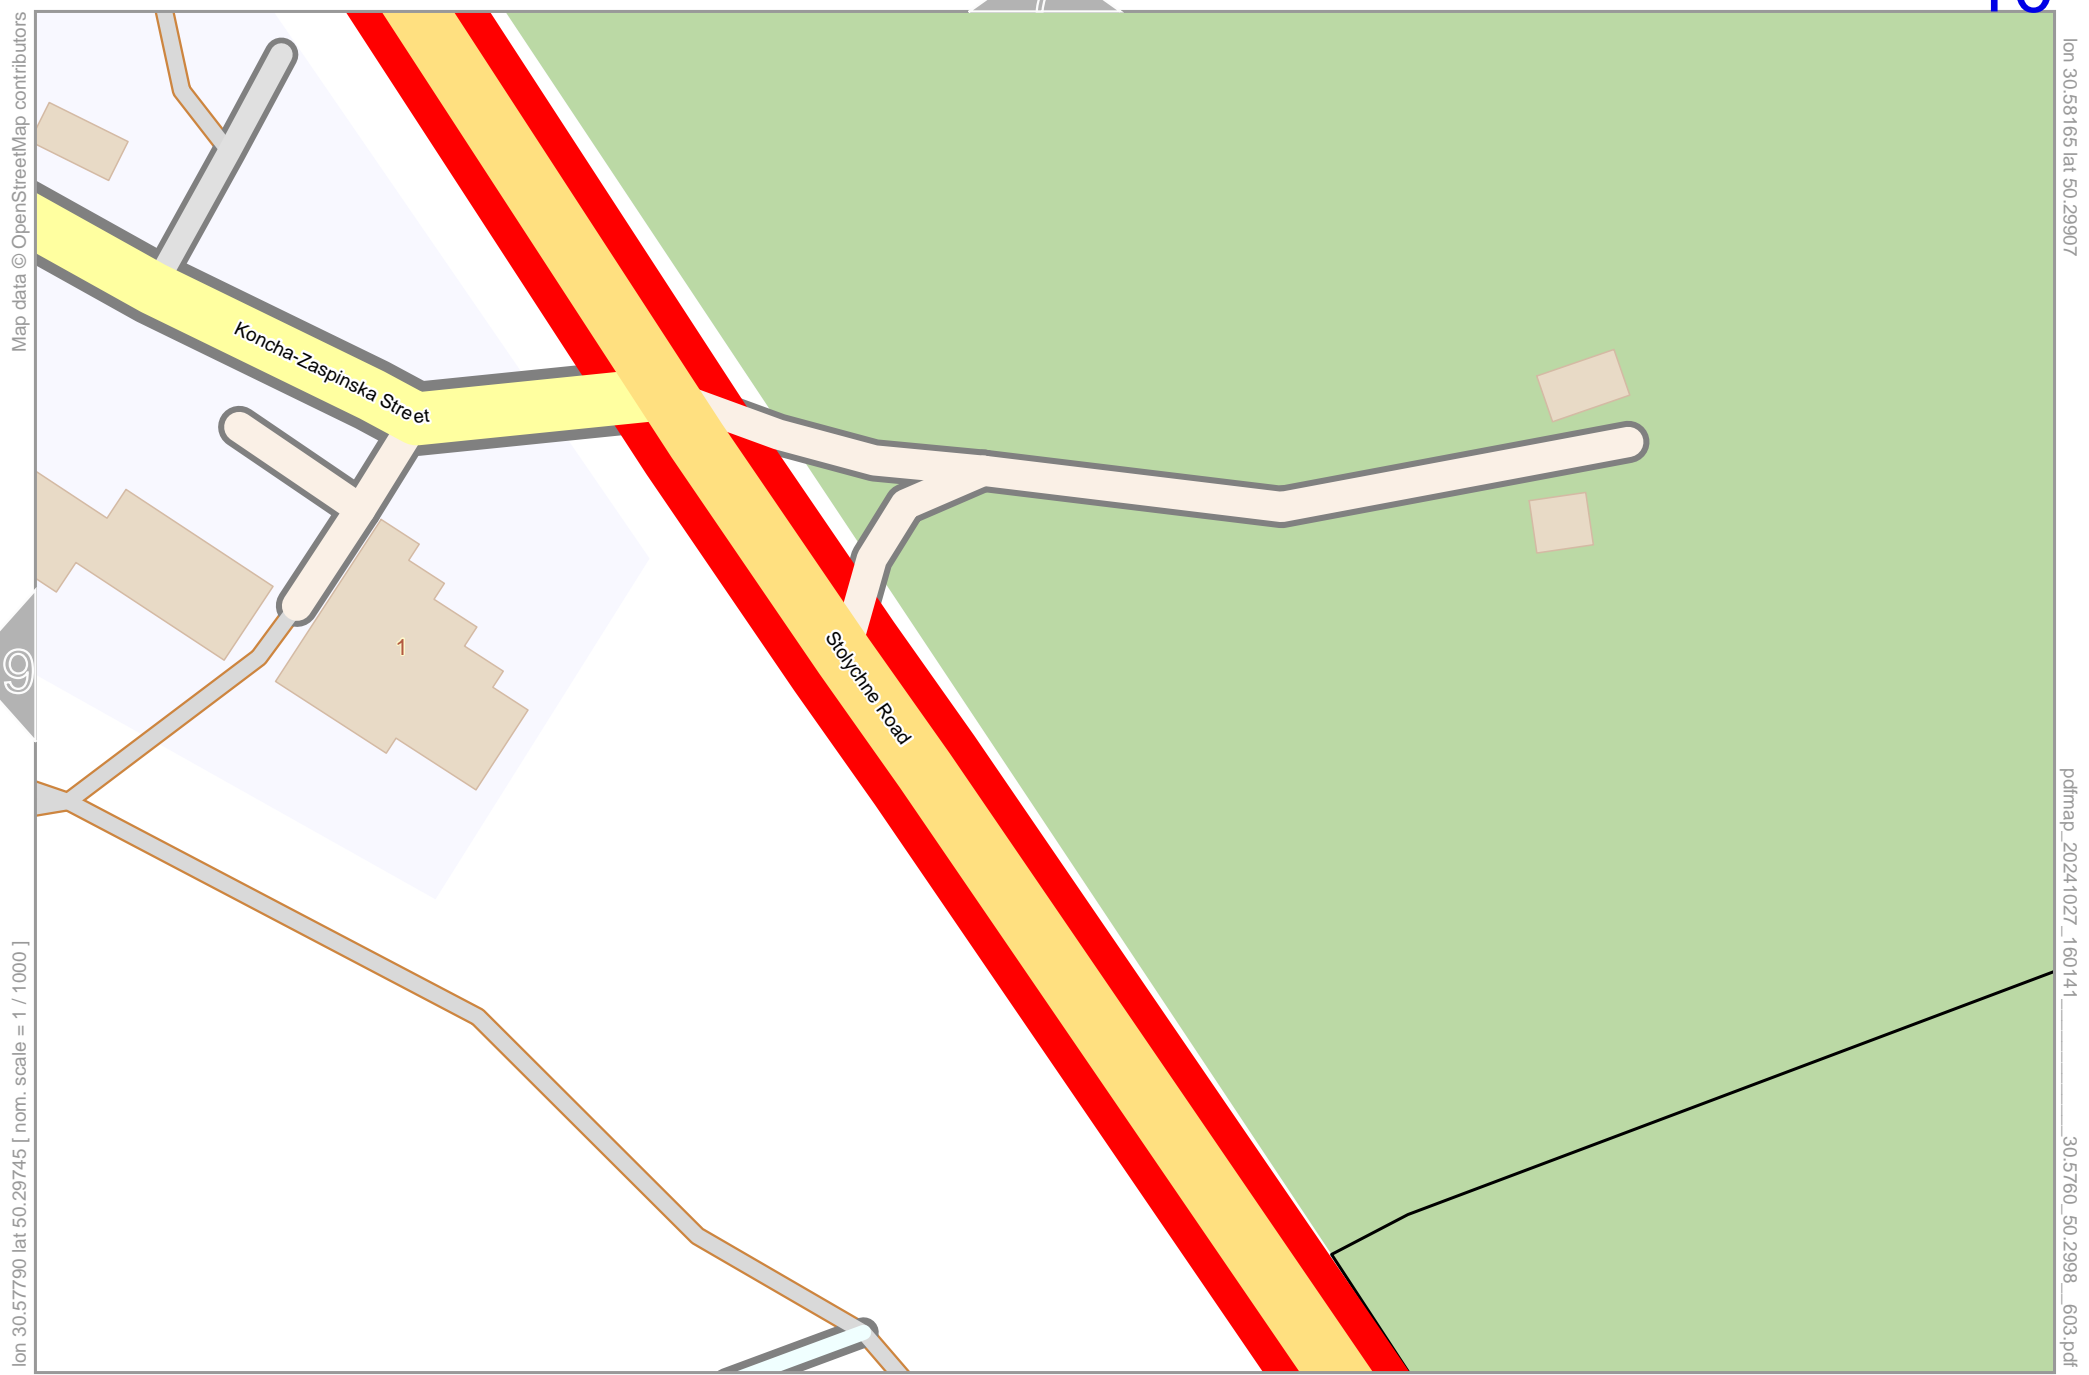

Map data © OpenStreetMap contributors

lon 30.57040 lat 50.30068 [nom. scale = 1 / 1000]

lon 30.57415 lat 50.30230

pdfmap_20241027_160141

30.5760_50.2998_603.pdf

0 10 m 100 m

5

2

0 10 m 100 m

Map data © OpenStreetMap contributors

lon: 30.57040 lat: 50.29745 [nom. scale = 1 / 1000]

lon: 30.57415 lat: 50.29907

pdfmap_20241027_160141

30.5760_50.2998_603.pdf

Koncha-Zaspinska Street

3

Map data © OpenStreetMap contributors

lon 30.57415 lat 50.29745 [nom. scale = 1 / 1000]

lon 30.57790 lat 50.29907

pdfmap_20241027_160141

30.5760_50.2998_603.pdf

Map data © OpenStreetMap contributors

lon 30.57790 lat 50.29745 [nom. scale = 1 / 1000]

lon 30.58165 lat 50.29907

pdfmap_20241027_160141

30.5760_50.2998_603.pdf