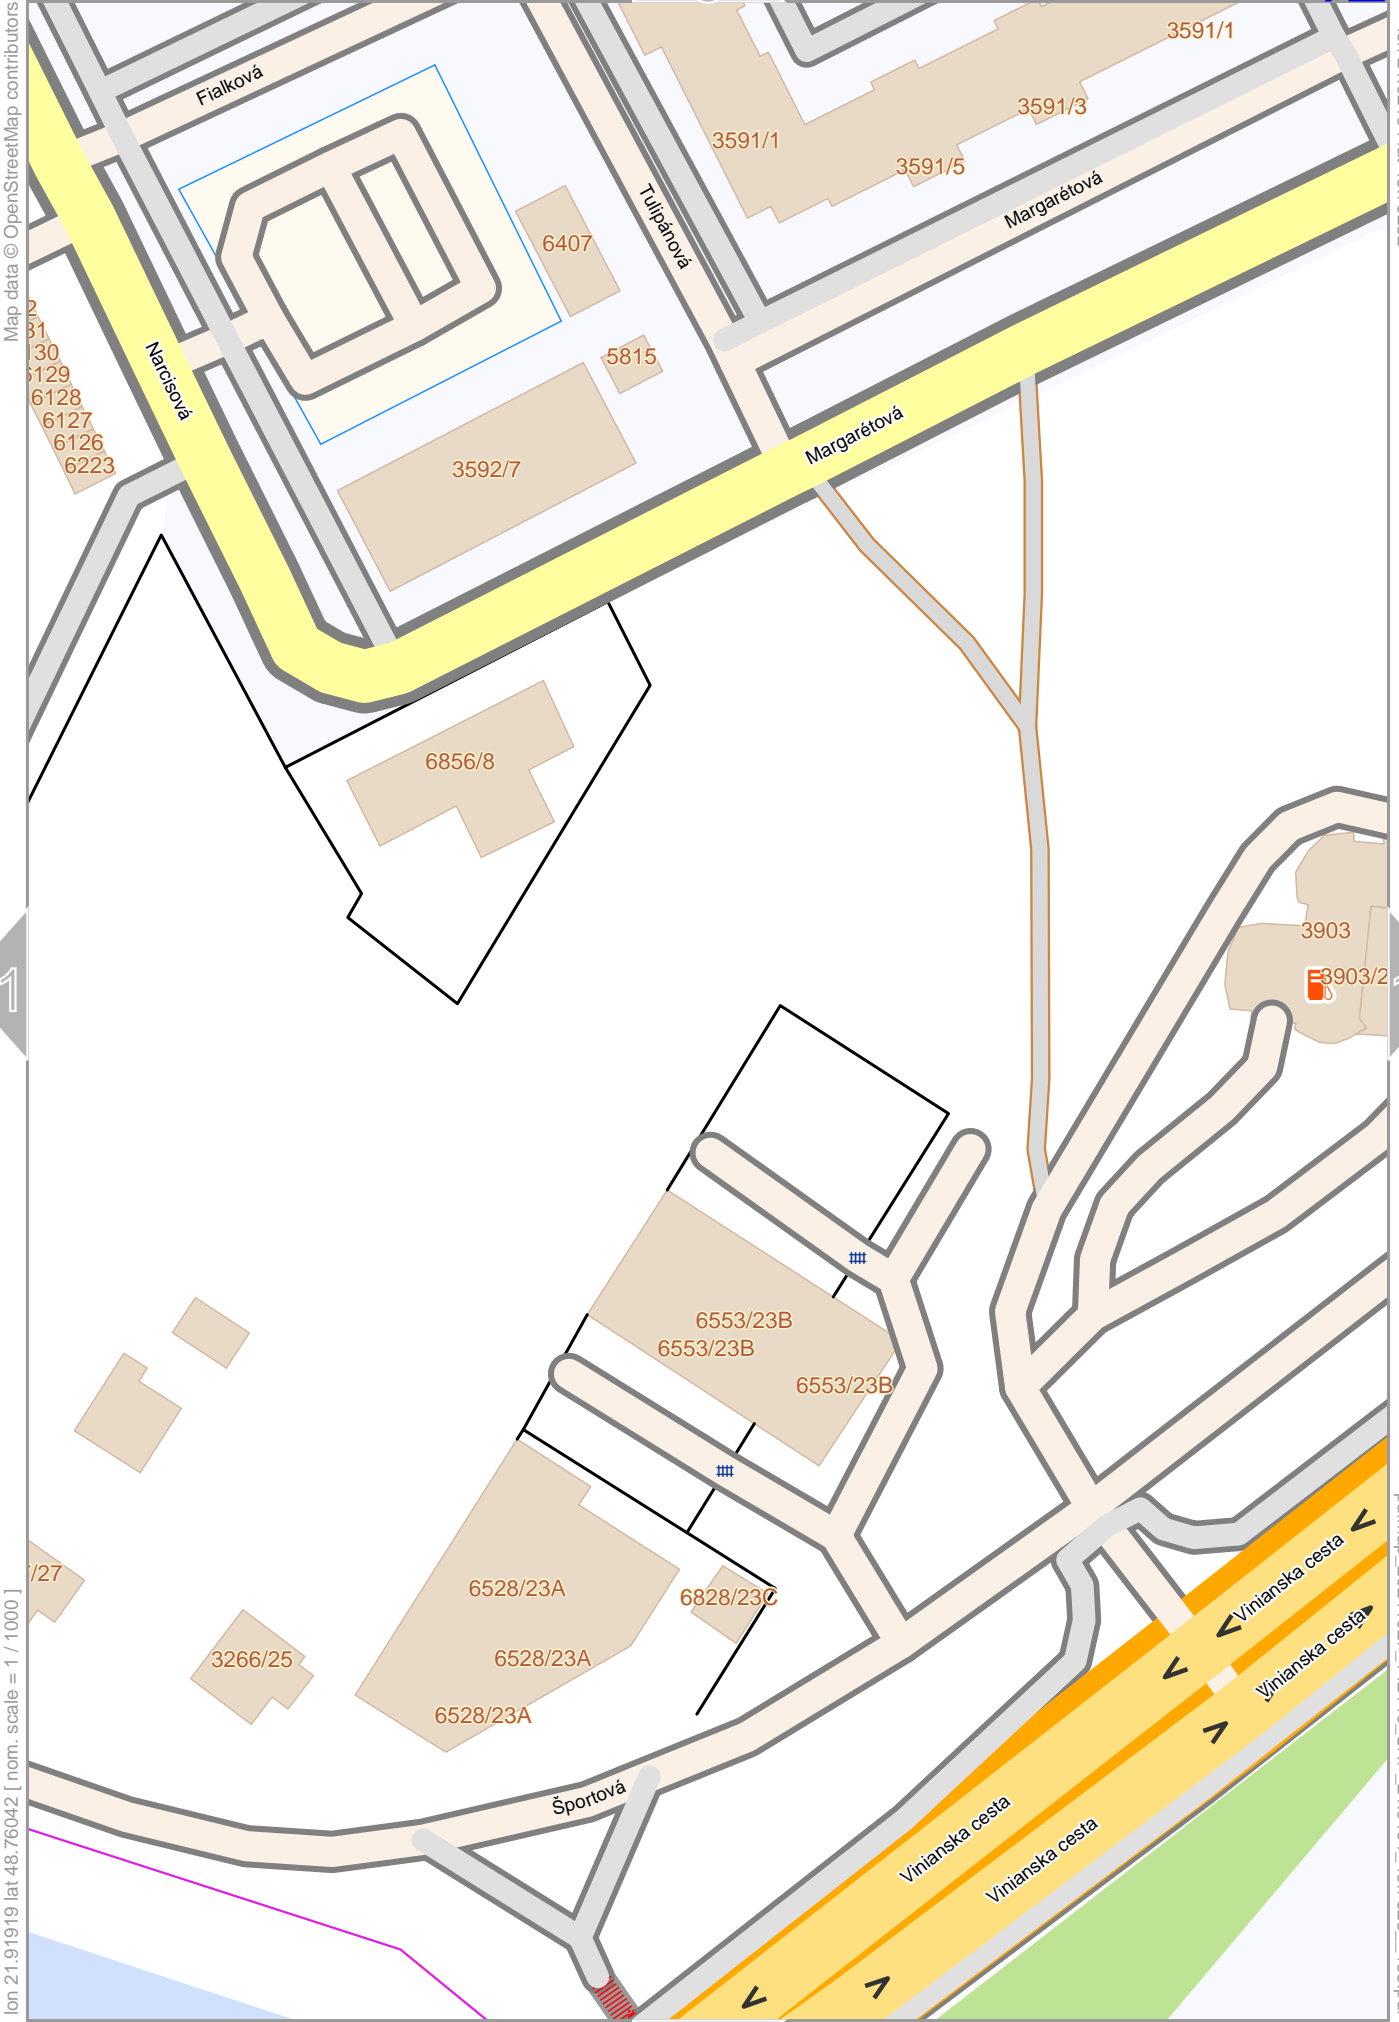

SNP

12

Map data © OpenStreetMap contributors

lon 21.92164 lat 48.76282

lon 21.91919 lat 48.76042 [nom. scale = 1 / 1000]

pdfmap_20241027_142140_SNP_21.9191_48.7628_458.pdf

0 10 m 50 m

16

13

11

8