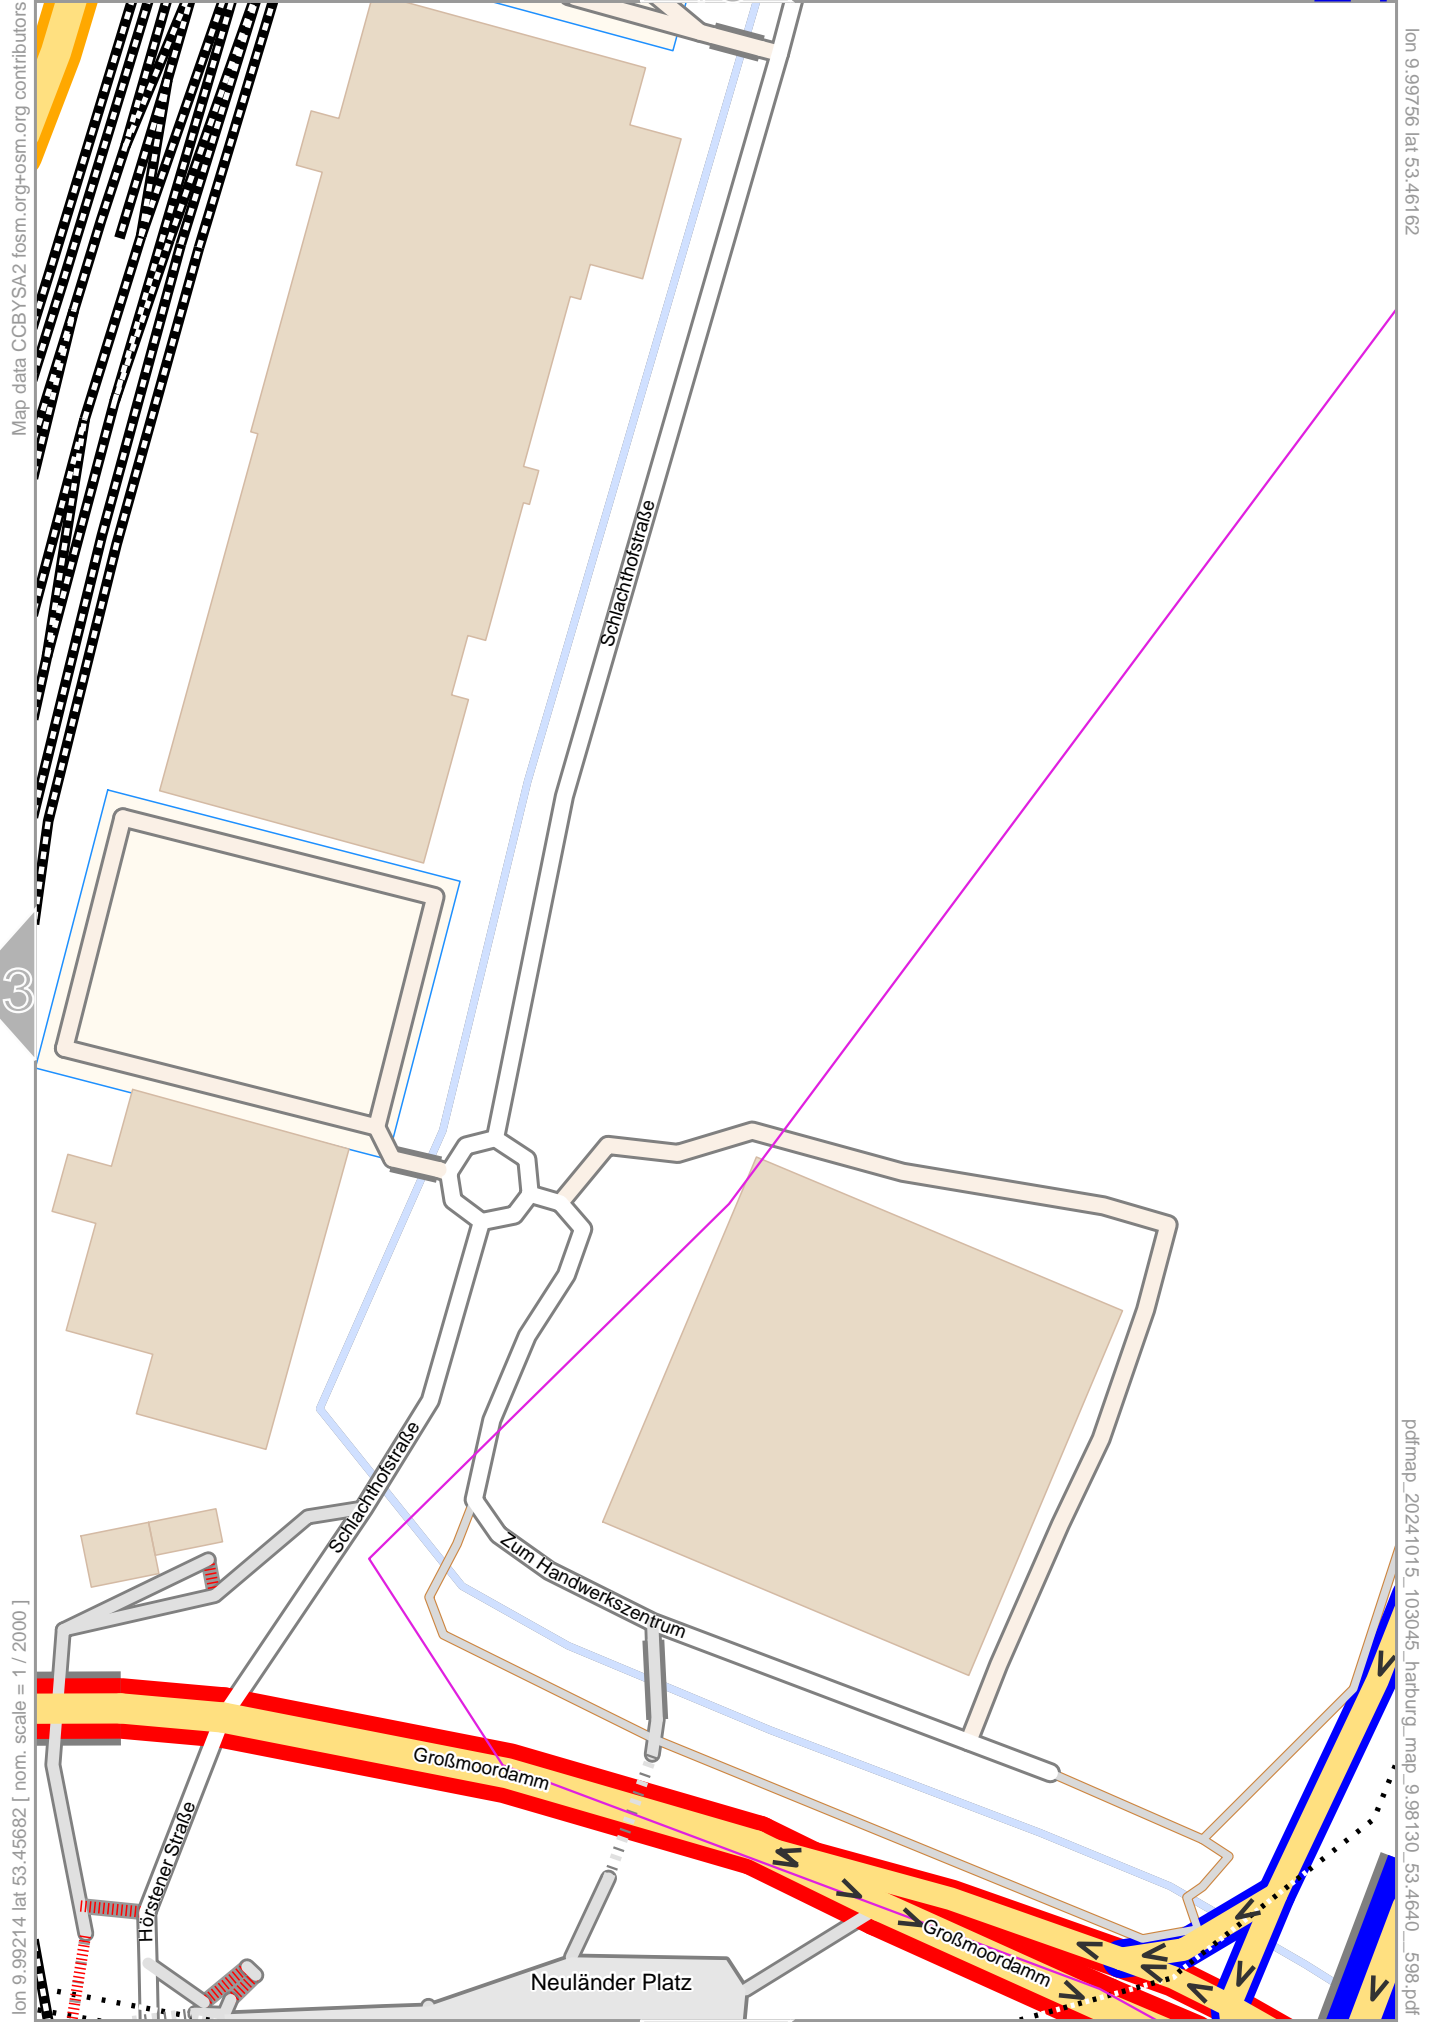

Map data CC BY SA 2 f os m. org + os m. org contributors

lon 9.99756 lat 53.46162

lon 9.99214 lat 53.45682 [nom. scale = 1 / 2000]

pdfmap_20241015_103045_harburg_map_9.98130_53.4640_598.pdf

0 10 m 100 m