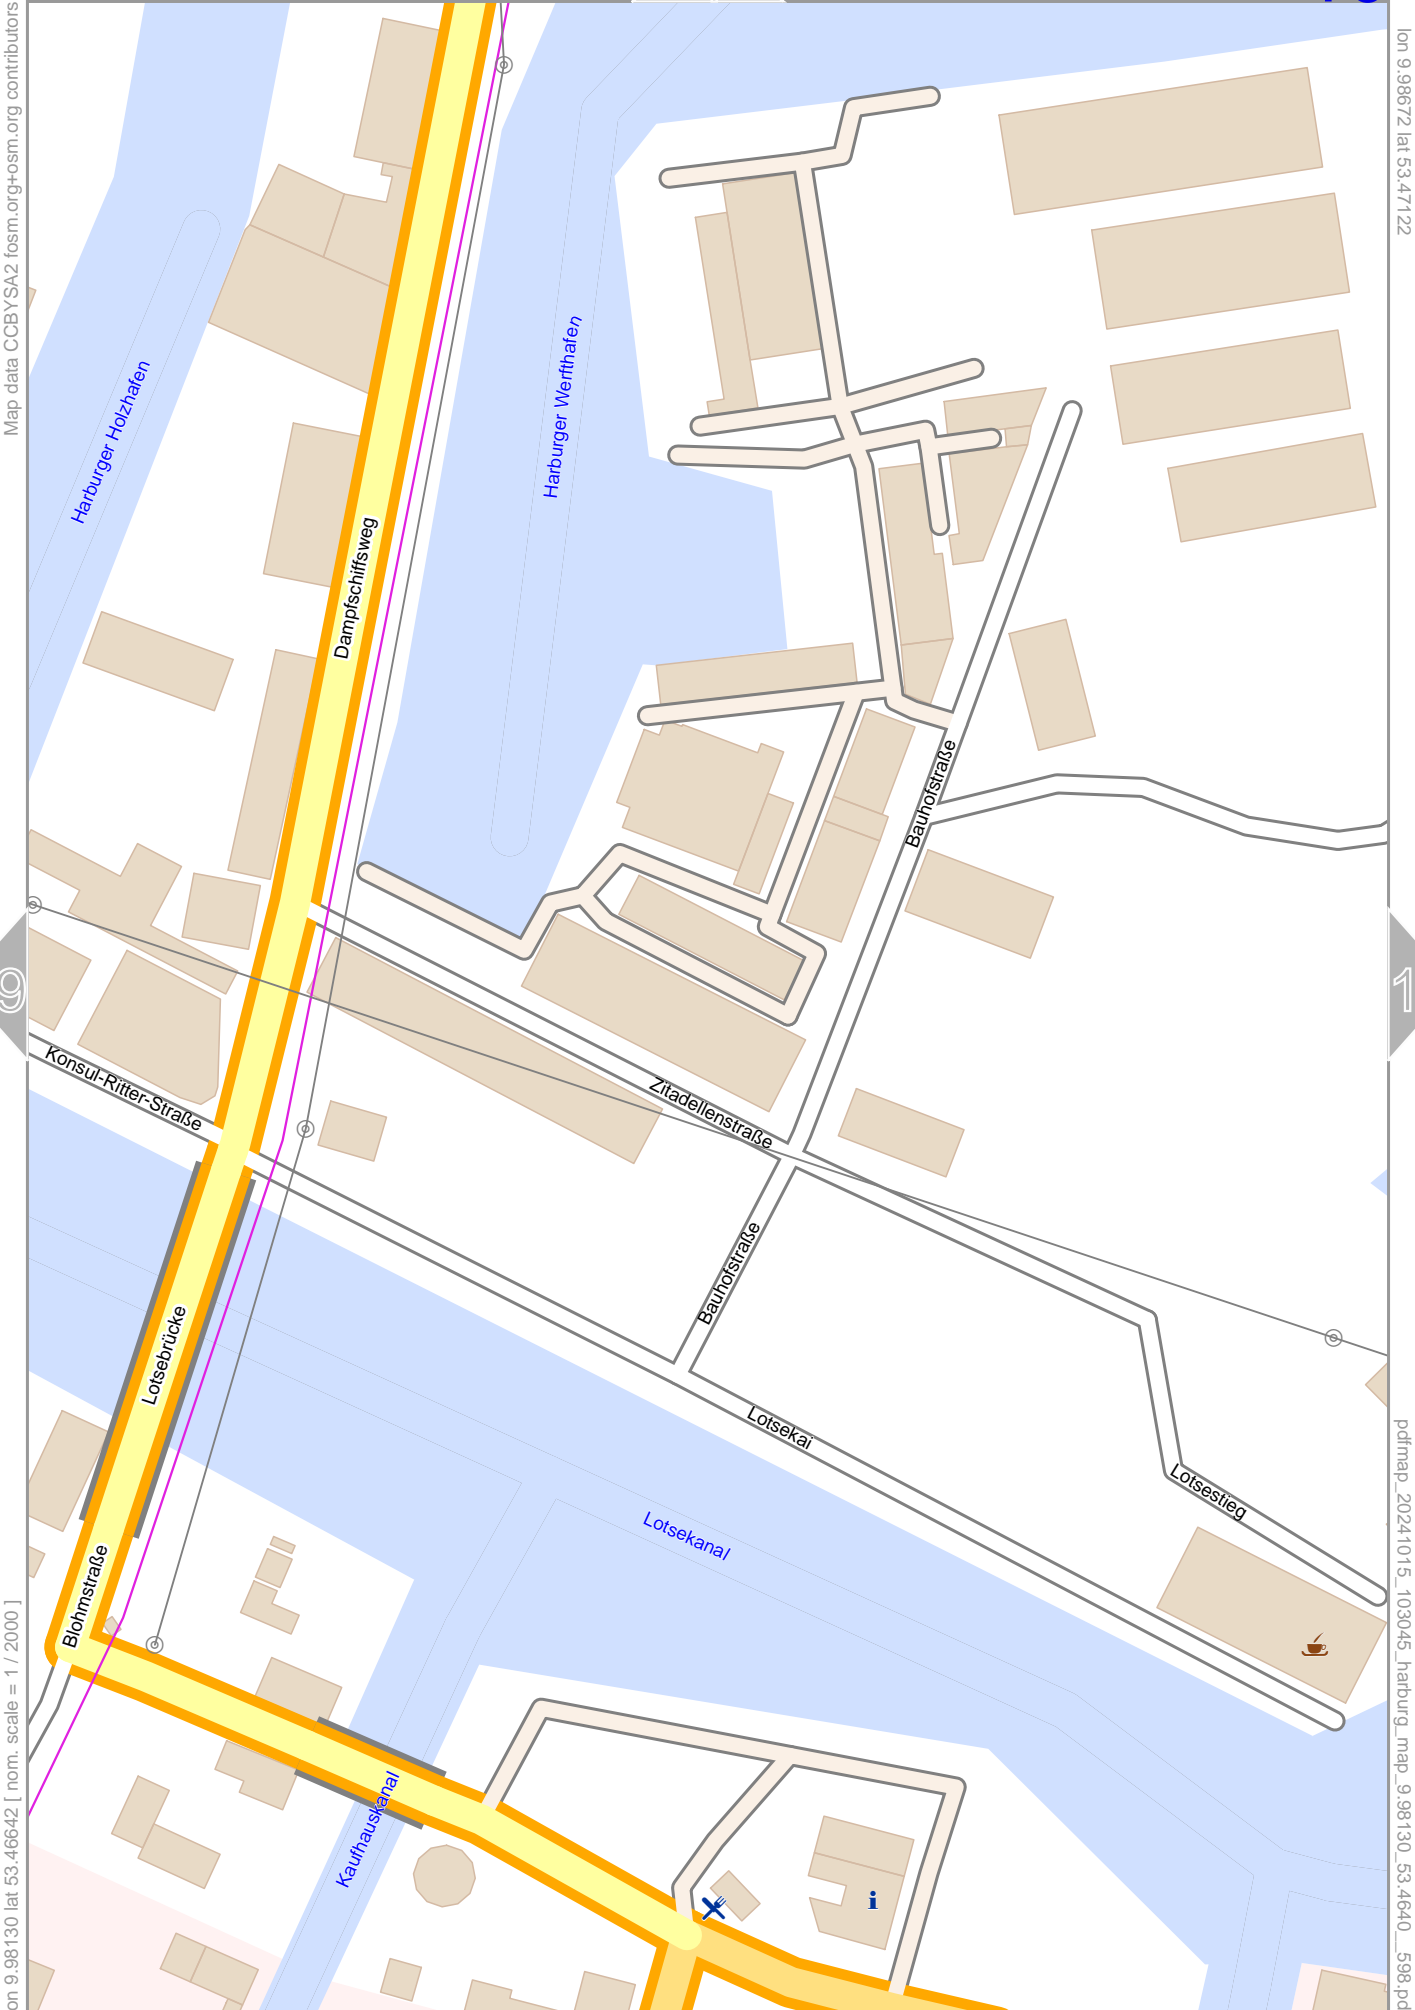

Map data © OpenStreetMap contributors

Seehafen 2

lon 9.97688 lat 53.47602

1

I. Hakenstraße

3

lon 9.97046 lat 53.47122 | nom. scale = 1 / 2000

Seehafen 1

2

4

Wilhelm-Weber-Straße

Lauenbrucher Deich

Lauenbruch

lon 9.97588 lat 53.47122 | nom. scale = 1 / 2000

pdfmap_20241015_103045_harburg_map_9.98130_53.4640_598.pdf

0 10 m 100 m

Seehafenstraße
Seehafenstraße

Konsul-Ritter-Straße

Harburger Holzhafen

Lotsekanal

Blomstraße

0 10 m 100 m

Map data CCBYSA2 fofsm.org+osm.org contributors

lon 9.99214 lat 53.47122

pdfmap_20241015_103045_harburg_map_9.98130_53.4640_598.pdf

lon 9.98672 lat 53.46642 | nom. scale = 1 / 2000

0 10 m 100 m

Map data CC BY SA 2 f osm.org+osm.org contributors

lon 9.99756 lat 53.47122

lon 9.99214 lat 53.46642 [nom. scale = 1 / 2000]