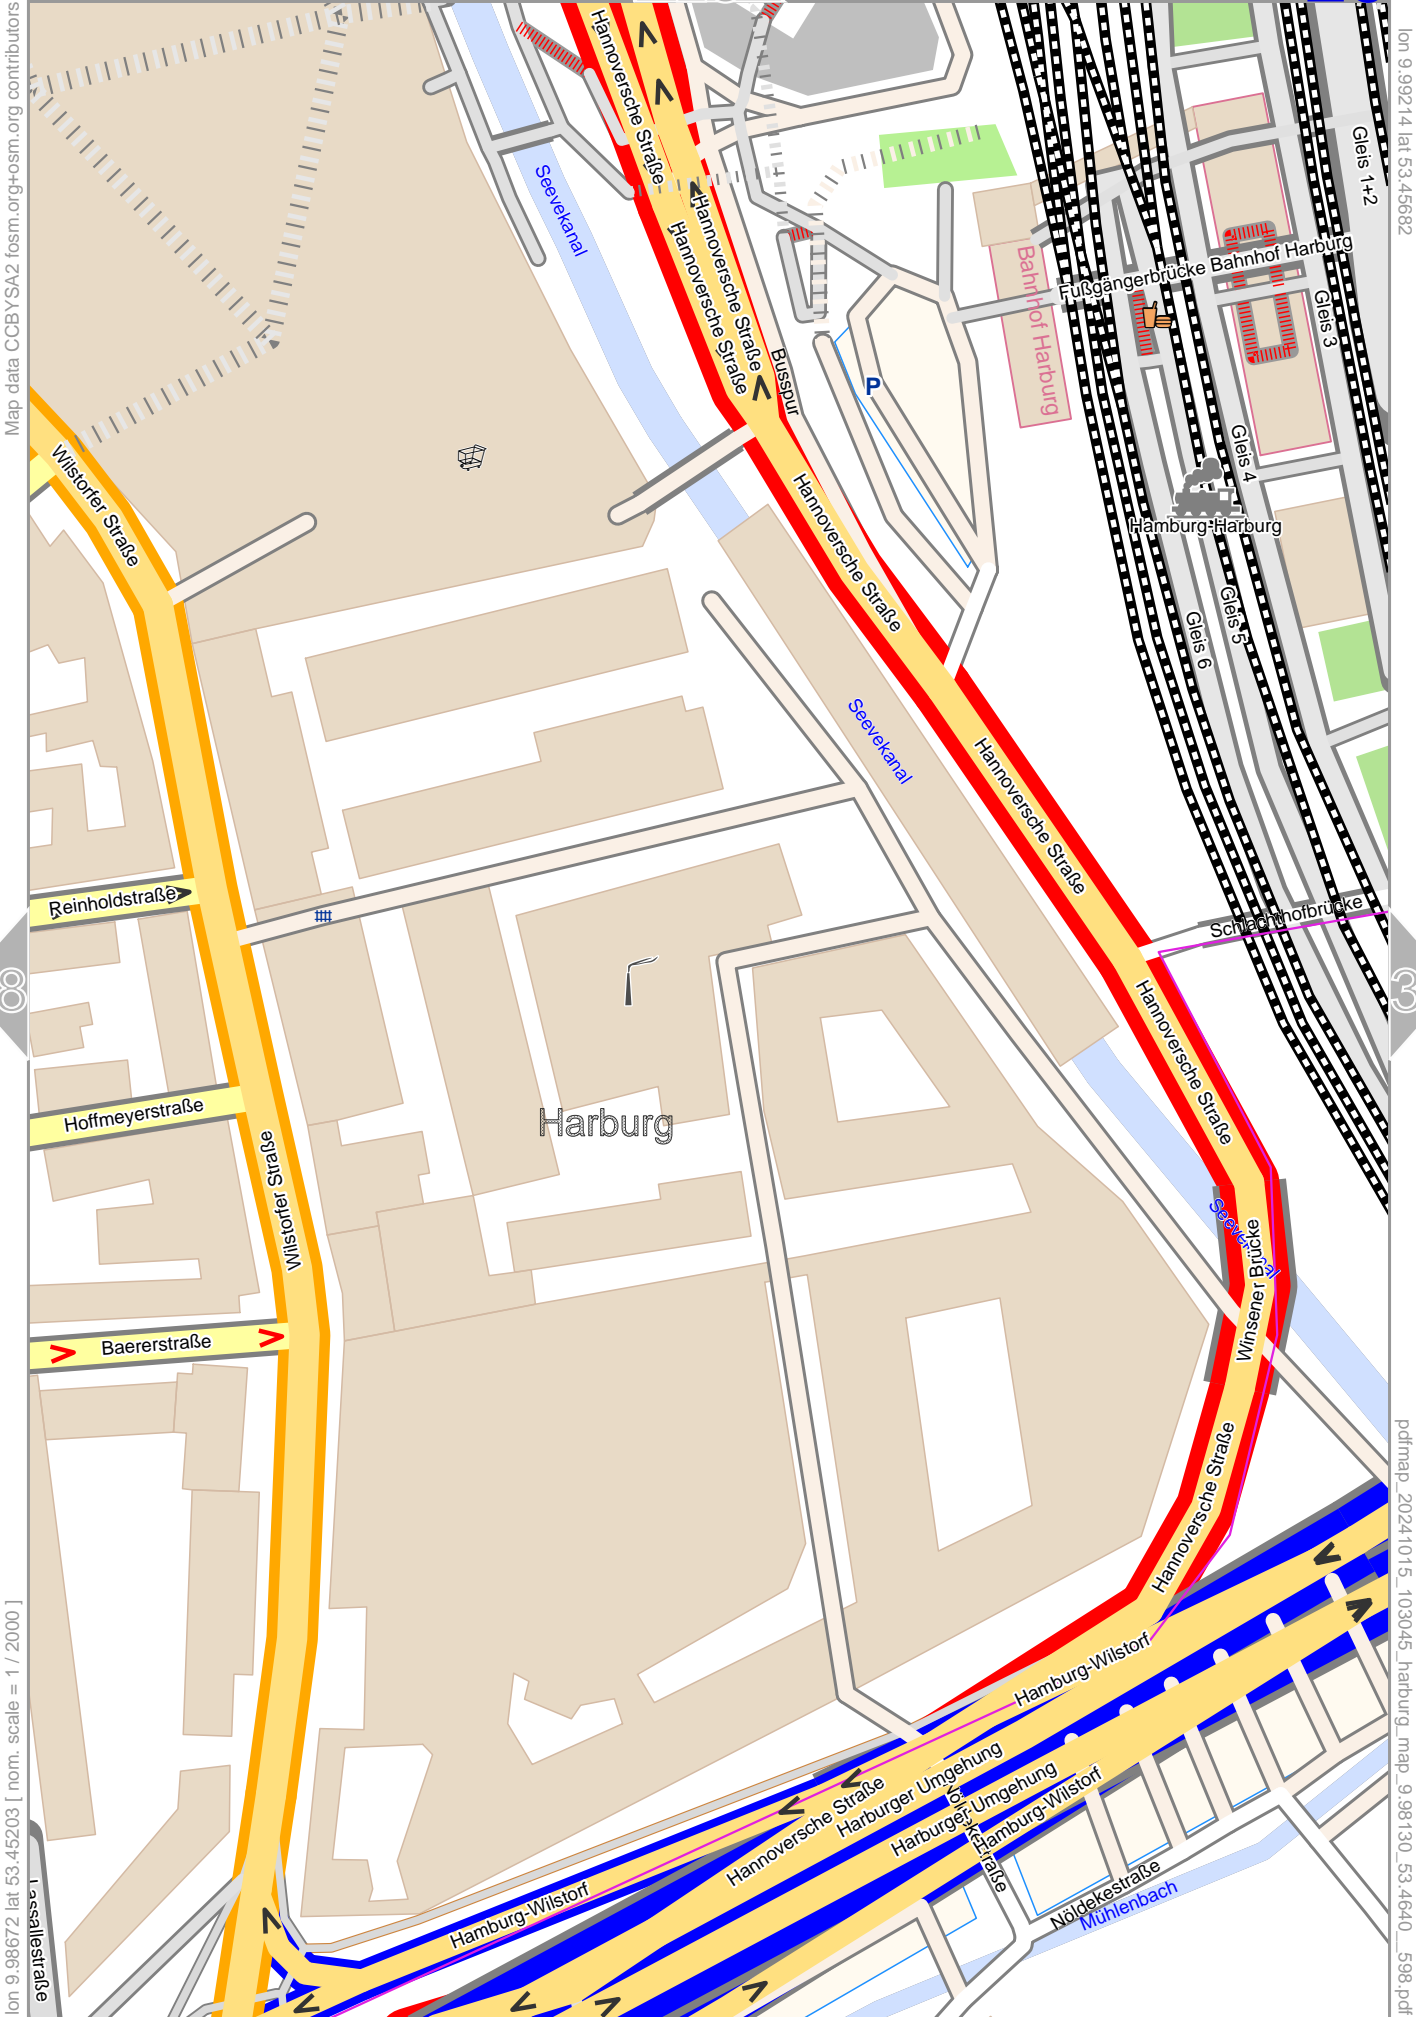

2

4

Wilhelm-Weber-Straße

Lauenbrucher Deich

Lauenbruch

lon 9.97588 lat 53.47122 | nom. scale = 1 / 2000

pdfmap_20241015_103045_harburg_map_9.98130_53.4640_598.pdf

0 10 m 100 m

Seehafenstraße
Seehafenstraße

Konsul-Ritter-Straße

Harburger Holzhafen

Lotsekanal

Blomstraße

0 10 m 100 m

Map data CCBYSA2 fofsm.org+osm.org contributors

lon 9.99214 lat 53.47122

lon: 9.98672 lat: 53.45682

27

29

lon: 9.98130 lat: 53.45203 | nom. scale = 1 / 2000

pdfmap_20241015_103045_harburg_map_9.98130_53.4640_598.pdf

0 10 m 100 m

Map data CC BY SA 2 fosm.org+osm.org contributors

lon 9.99214 lat 53.45682

lon: 9.99214 lat: 53.45203 [nom. scale = 1 / 2000]

0 10 m 100 m