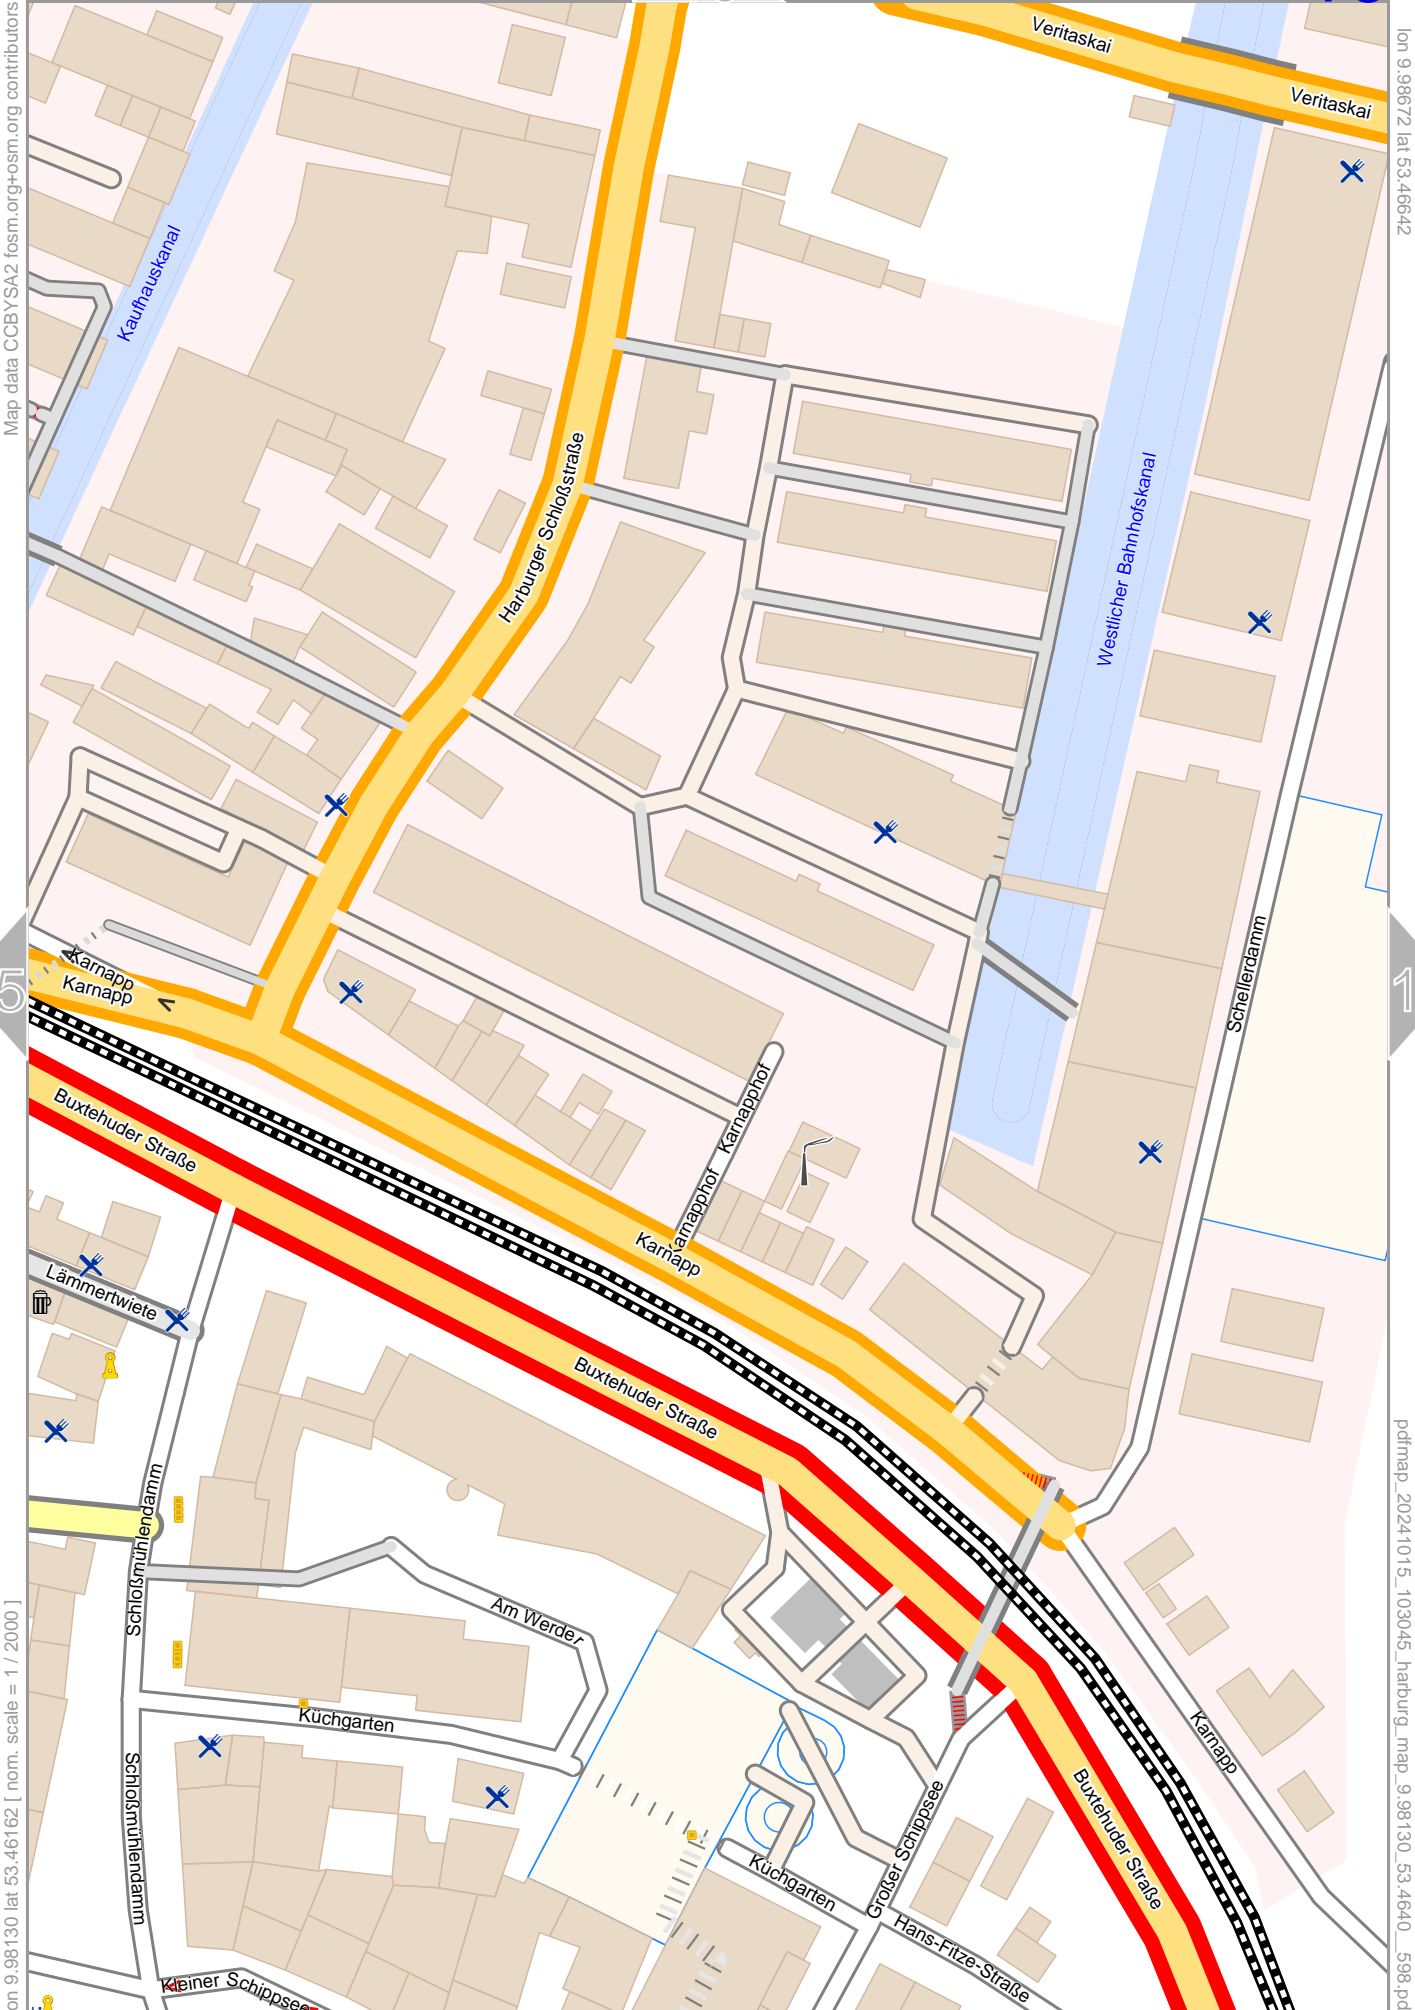

Map data CC BY SA 2.0 f osm.org contributors

lon 9.98672 lat 53.46642

pdfmap_20241015_103045_harburg_map_9.98130_53.4640_598.pdf

lon 9.98130 lat 53.46162 | nom. scale = 1 / 2000 |

0 10 m 100 m