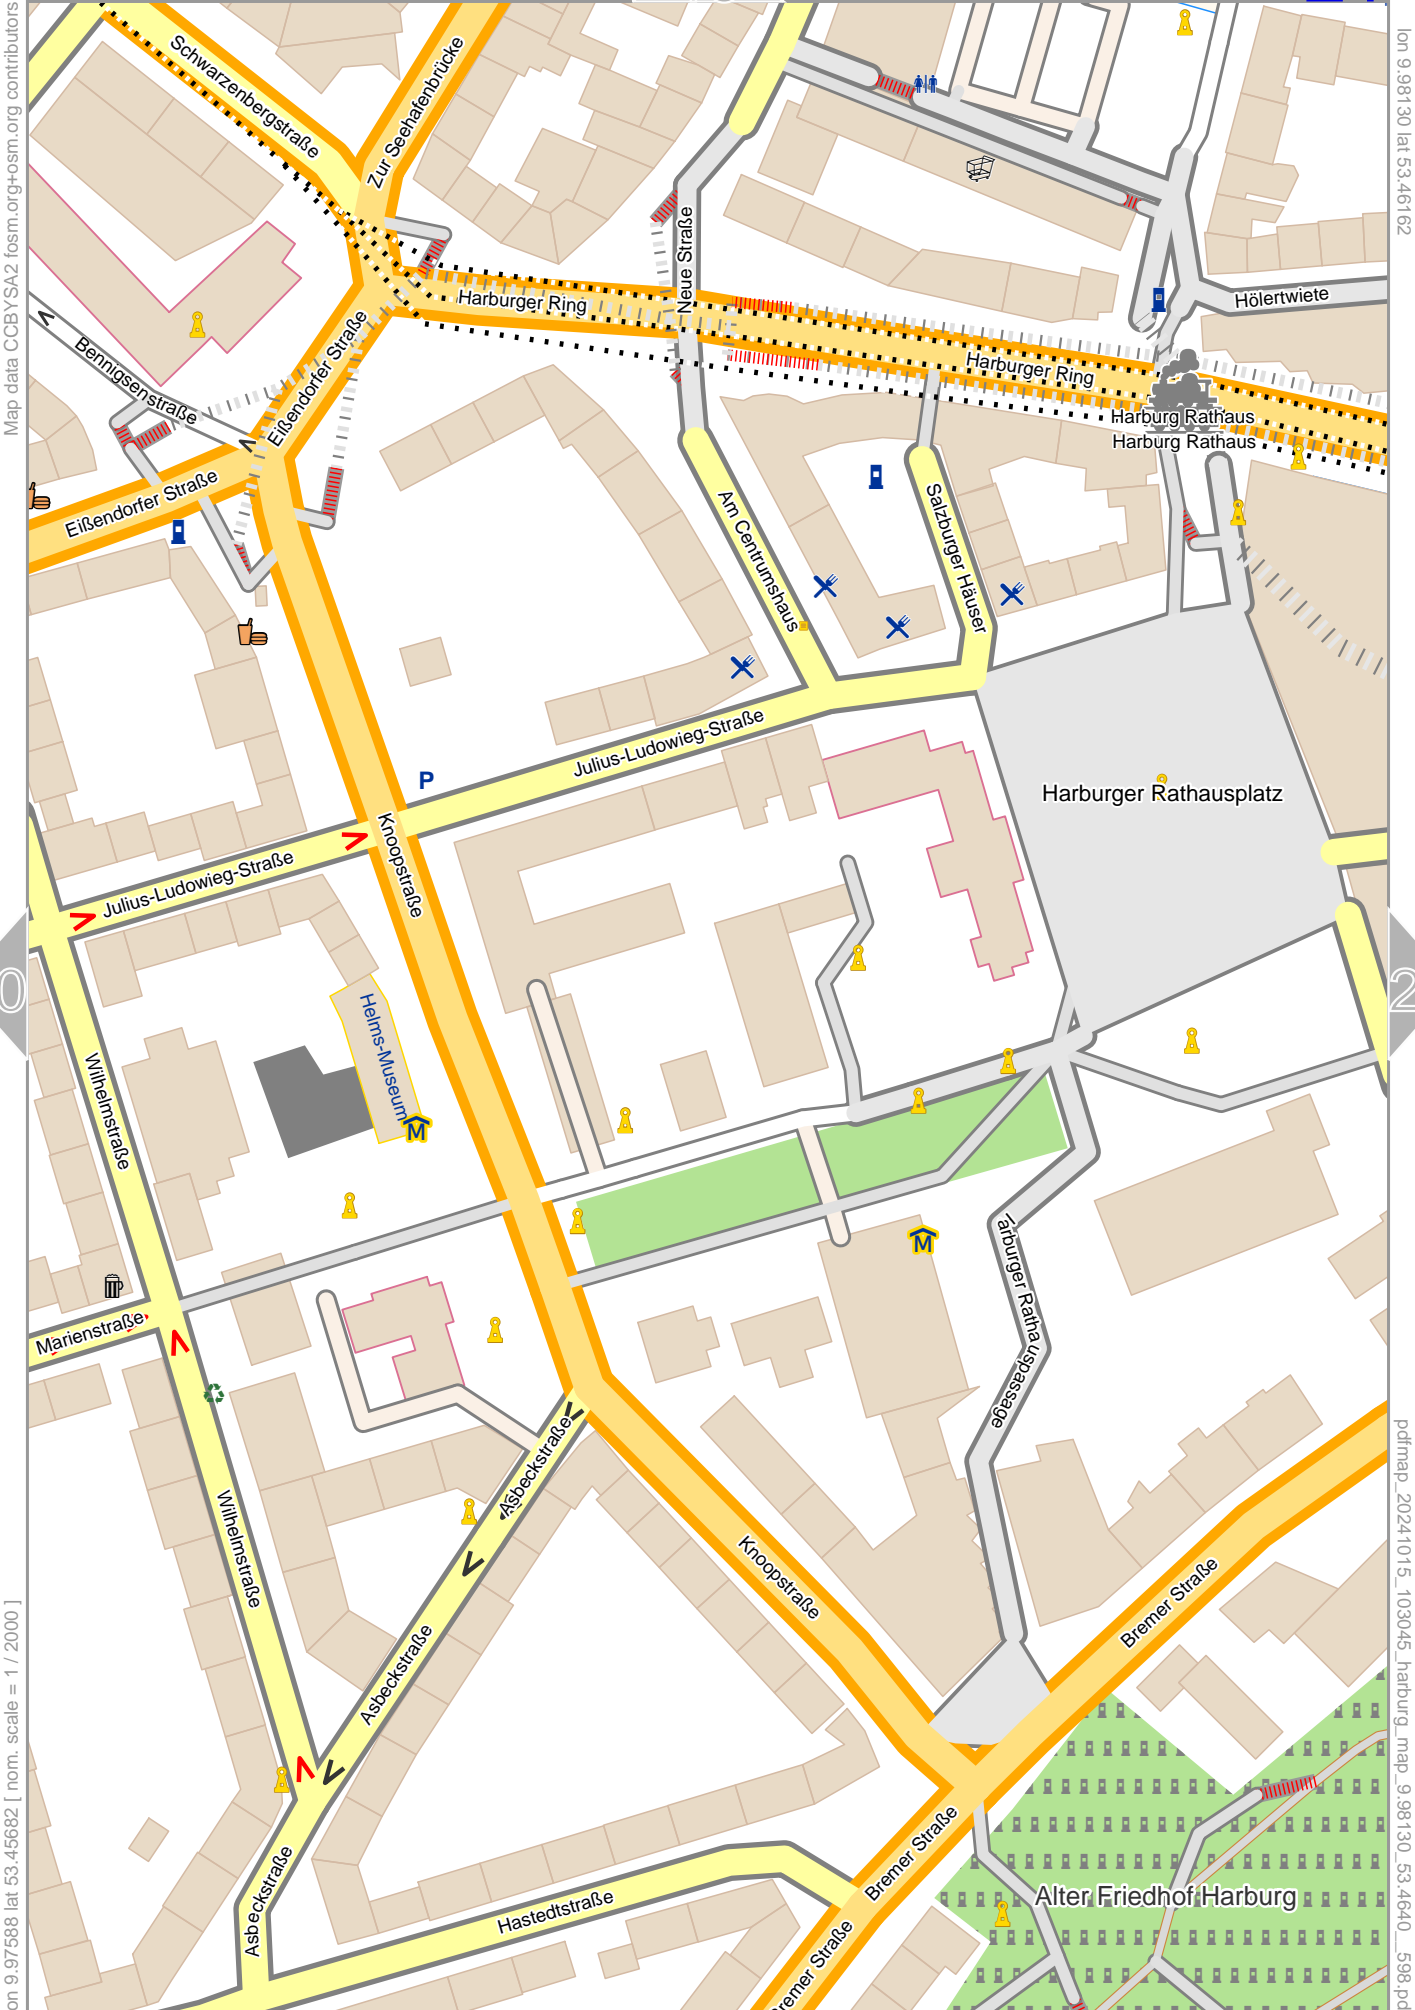

Map data © OpenStreetMap contributors

Seehafen 2

lon 9.97688 lat 53.47602

1

I. Hakenstraße

3

lon 9.97046 lat 53.47122 | nom. scale = 1 / 2000

Seehafen 1

2

4

Wilhelm-Weber-Straße

Lauenbrucher Deich

Lauenbruch

lon 9.97588 lat 53.47122 | nom. scale = 1 / 2000

pdfmap_20241015_103045_harburg_map_9.98130_53.4640_598.pdf

0 10 m 100 m

Seehafenstraße
Seehafenstraße

Konsul-Ritter-Straße

Harburger Holzhafen

Lotsekanal

Blomstraße

0 10 m 100 m

Map data CCBYSA2 fofsm.org+osm.org contributors

lon 9.99214 lat 53.47122

23

Map data CC BY SA 2.0 f osm.org contributors

lon 9.97588 lat 53.46162

lon 9.97046 lat 53.45682 [nom. scale = 1 / 2000]

pdfmap_20241015_103045_harburg_map_9.98130_53.4640_598.pdf

0 10 m 100 m

Map data CC BY SA 2 f osm.org+osm.org contributors