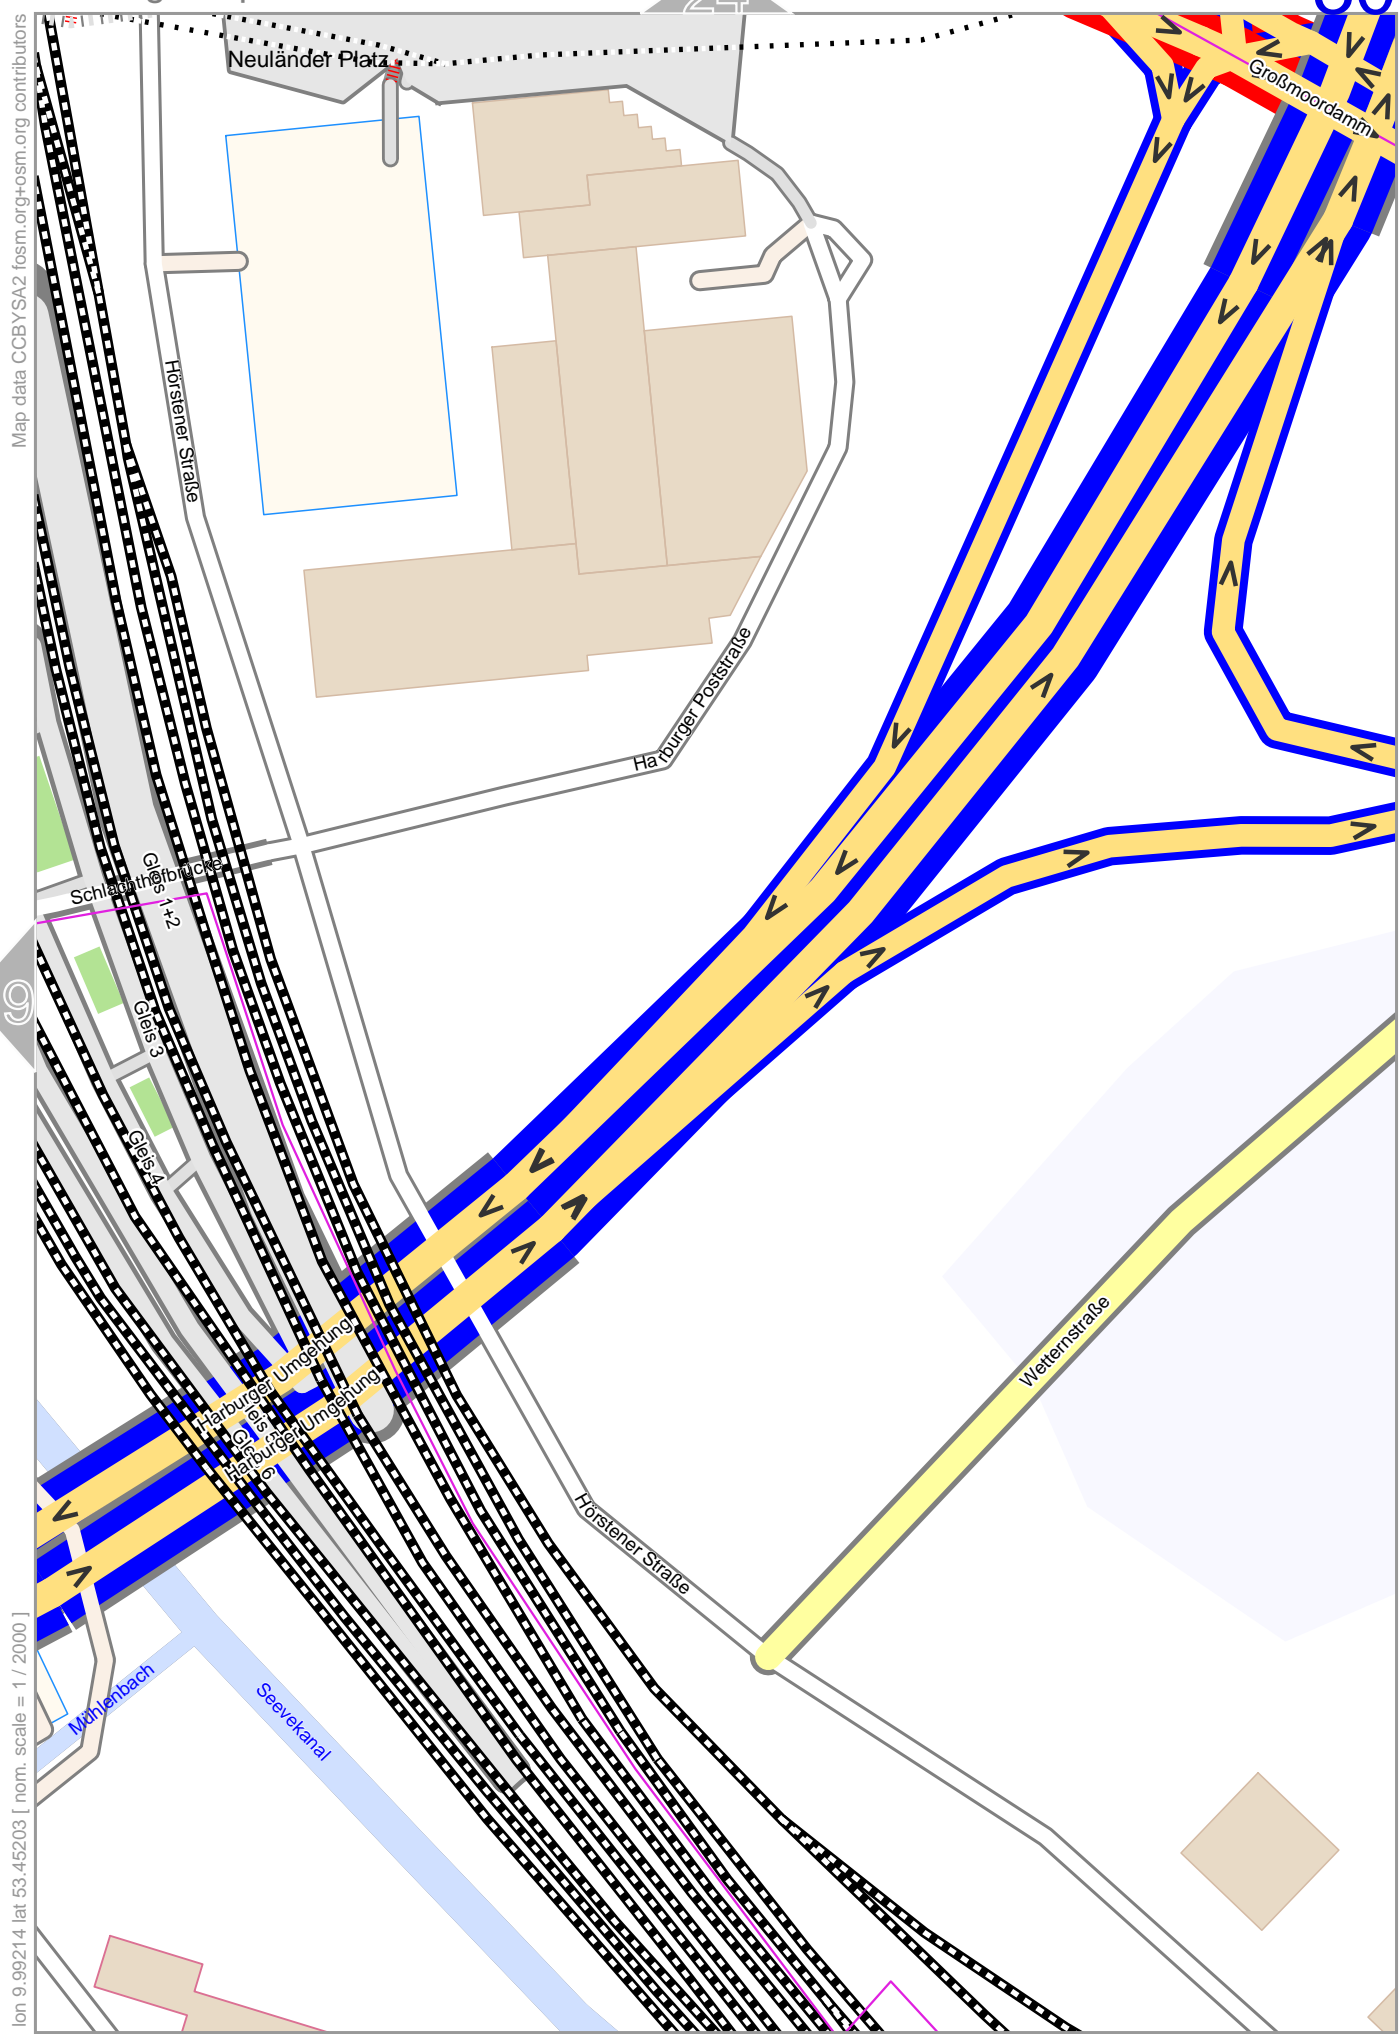

Map data CC BY SA 2 fosm.org+osm.org contributors

lon: 9.99756 lat: 53.45682

pdfmap_20241015_103045_harburg_map_9.98130_53.4640_598.pdf

lon: 9.99214 lat: 53.45203 [nom. scale = 1 / 2000]

0 10 m 100 m