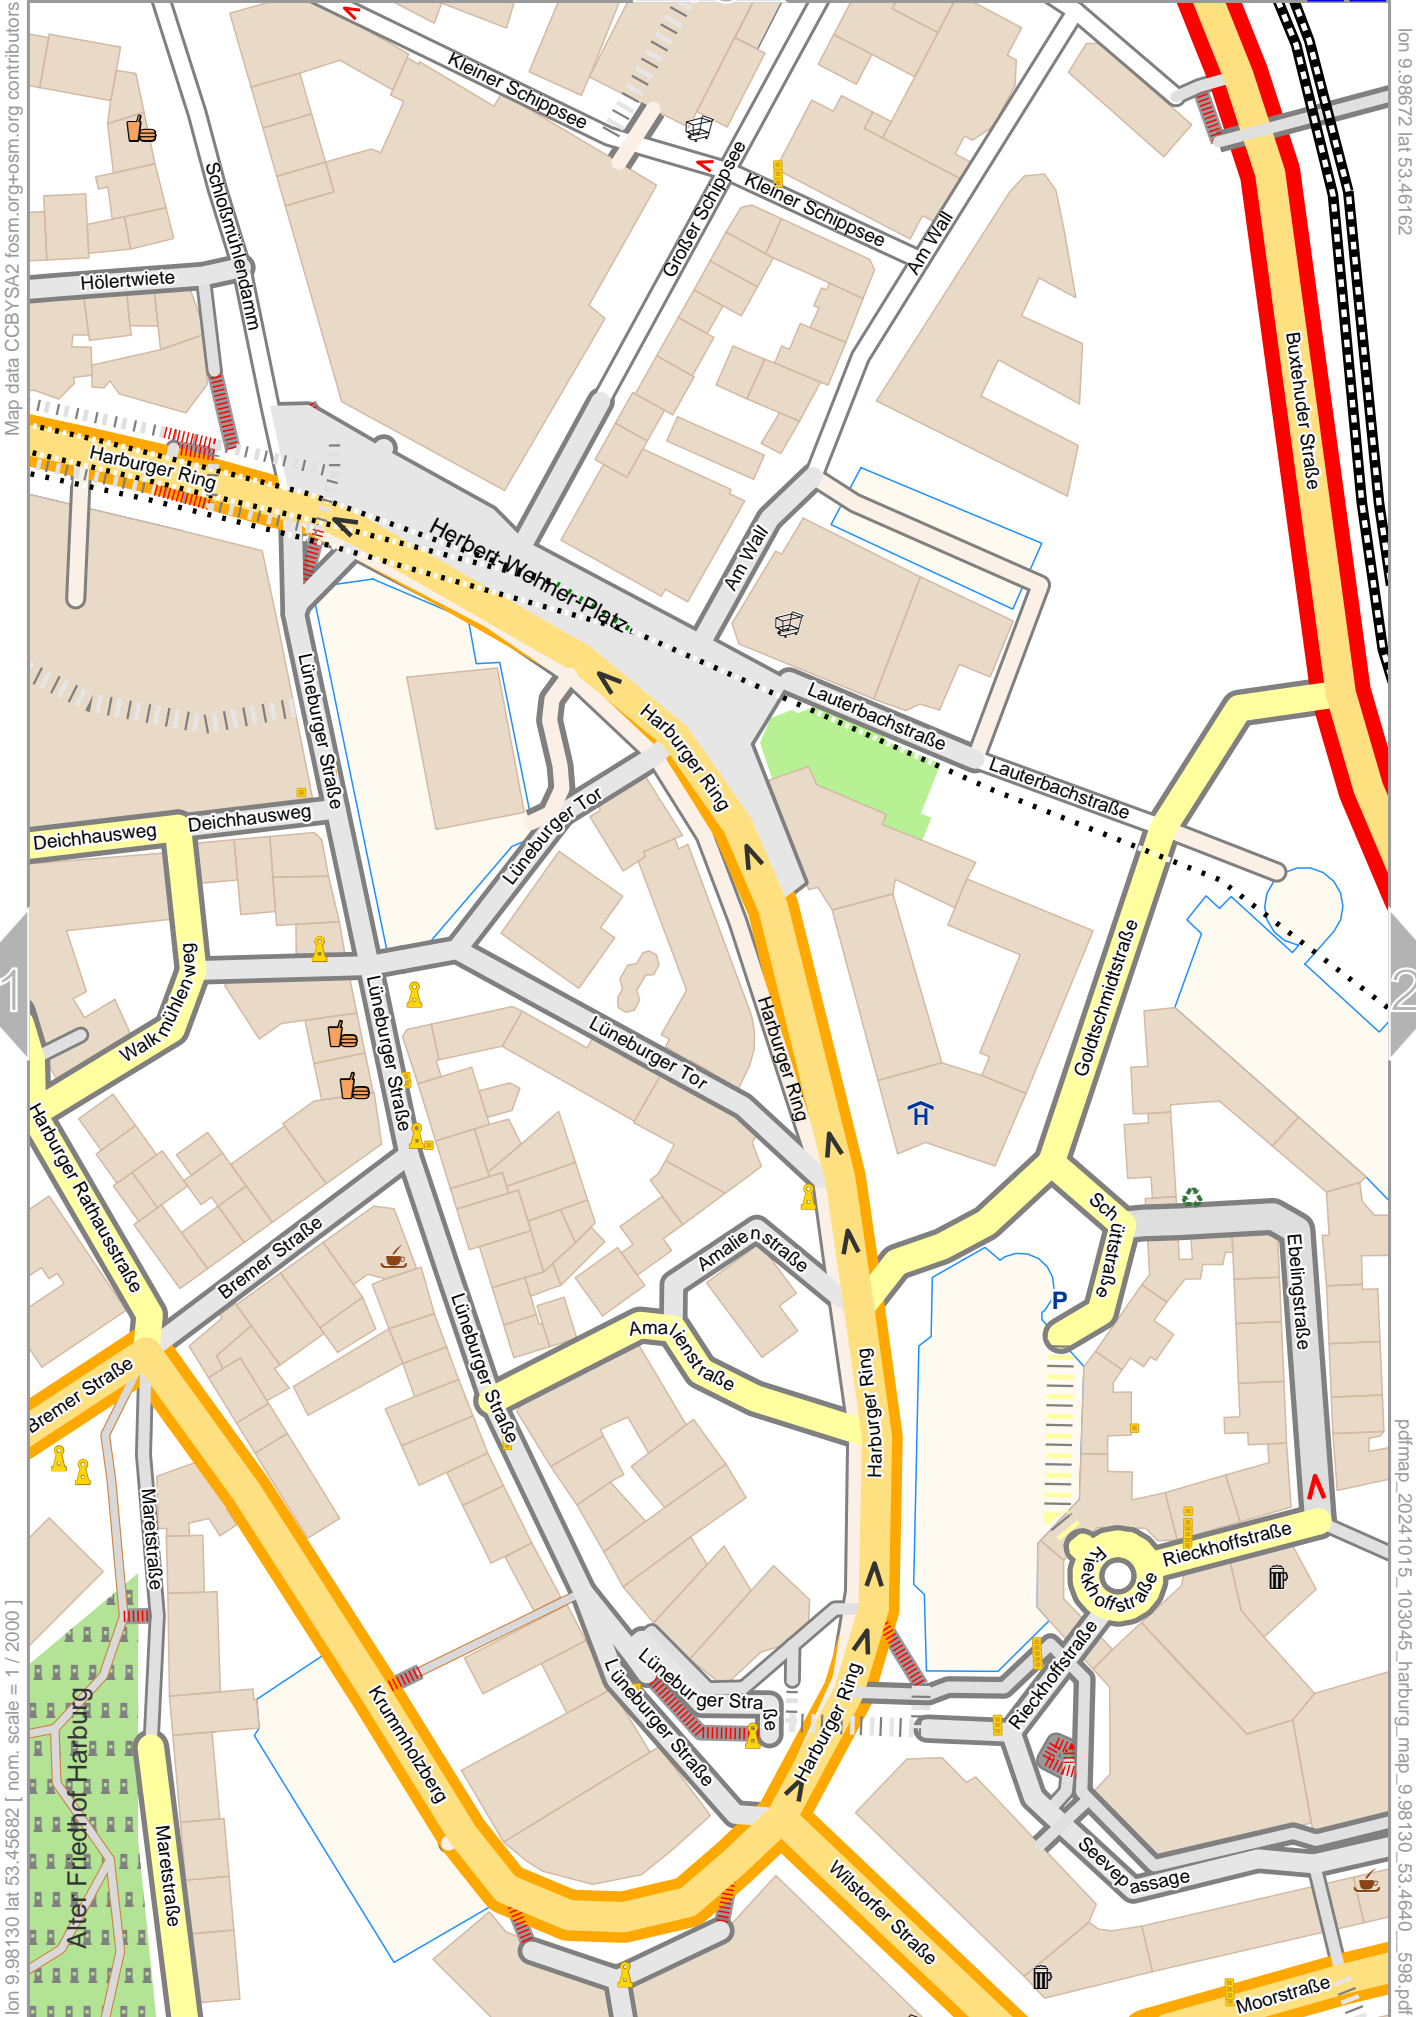

2

4

Wilhelm-Weber-Straße

Lauenbrucher Deich

Lauenbruch

lon 9.97588 lat 53.47122 | nom. scale = 1 / 2000

pdfmap_20241015_103045_harburg_map_9.98130_53.4640_598.pdf

0 10 m 100 m

lon 9.98130 lat 53.46162

20

22

lon 9.97588 lat 53.45682 | nom. scale = 1 / 2000

pdfmap_20241015_103045_harburg_map_9.98130_53.4640_598.pdf

0 10 m 100 m

Map data CC BY SA 2.0 f osm.org osm.org contributors

lon 9.98672 lat 53.46162