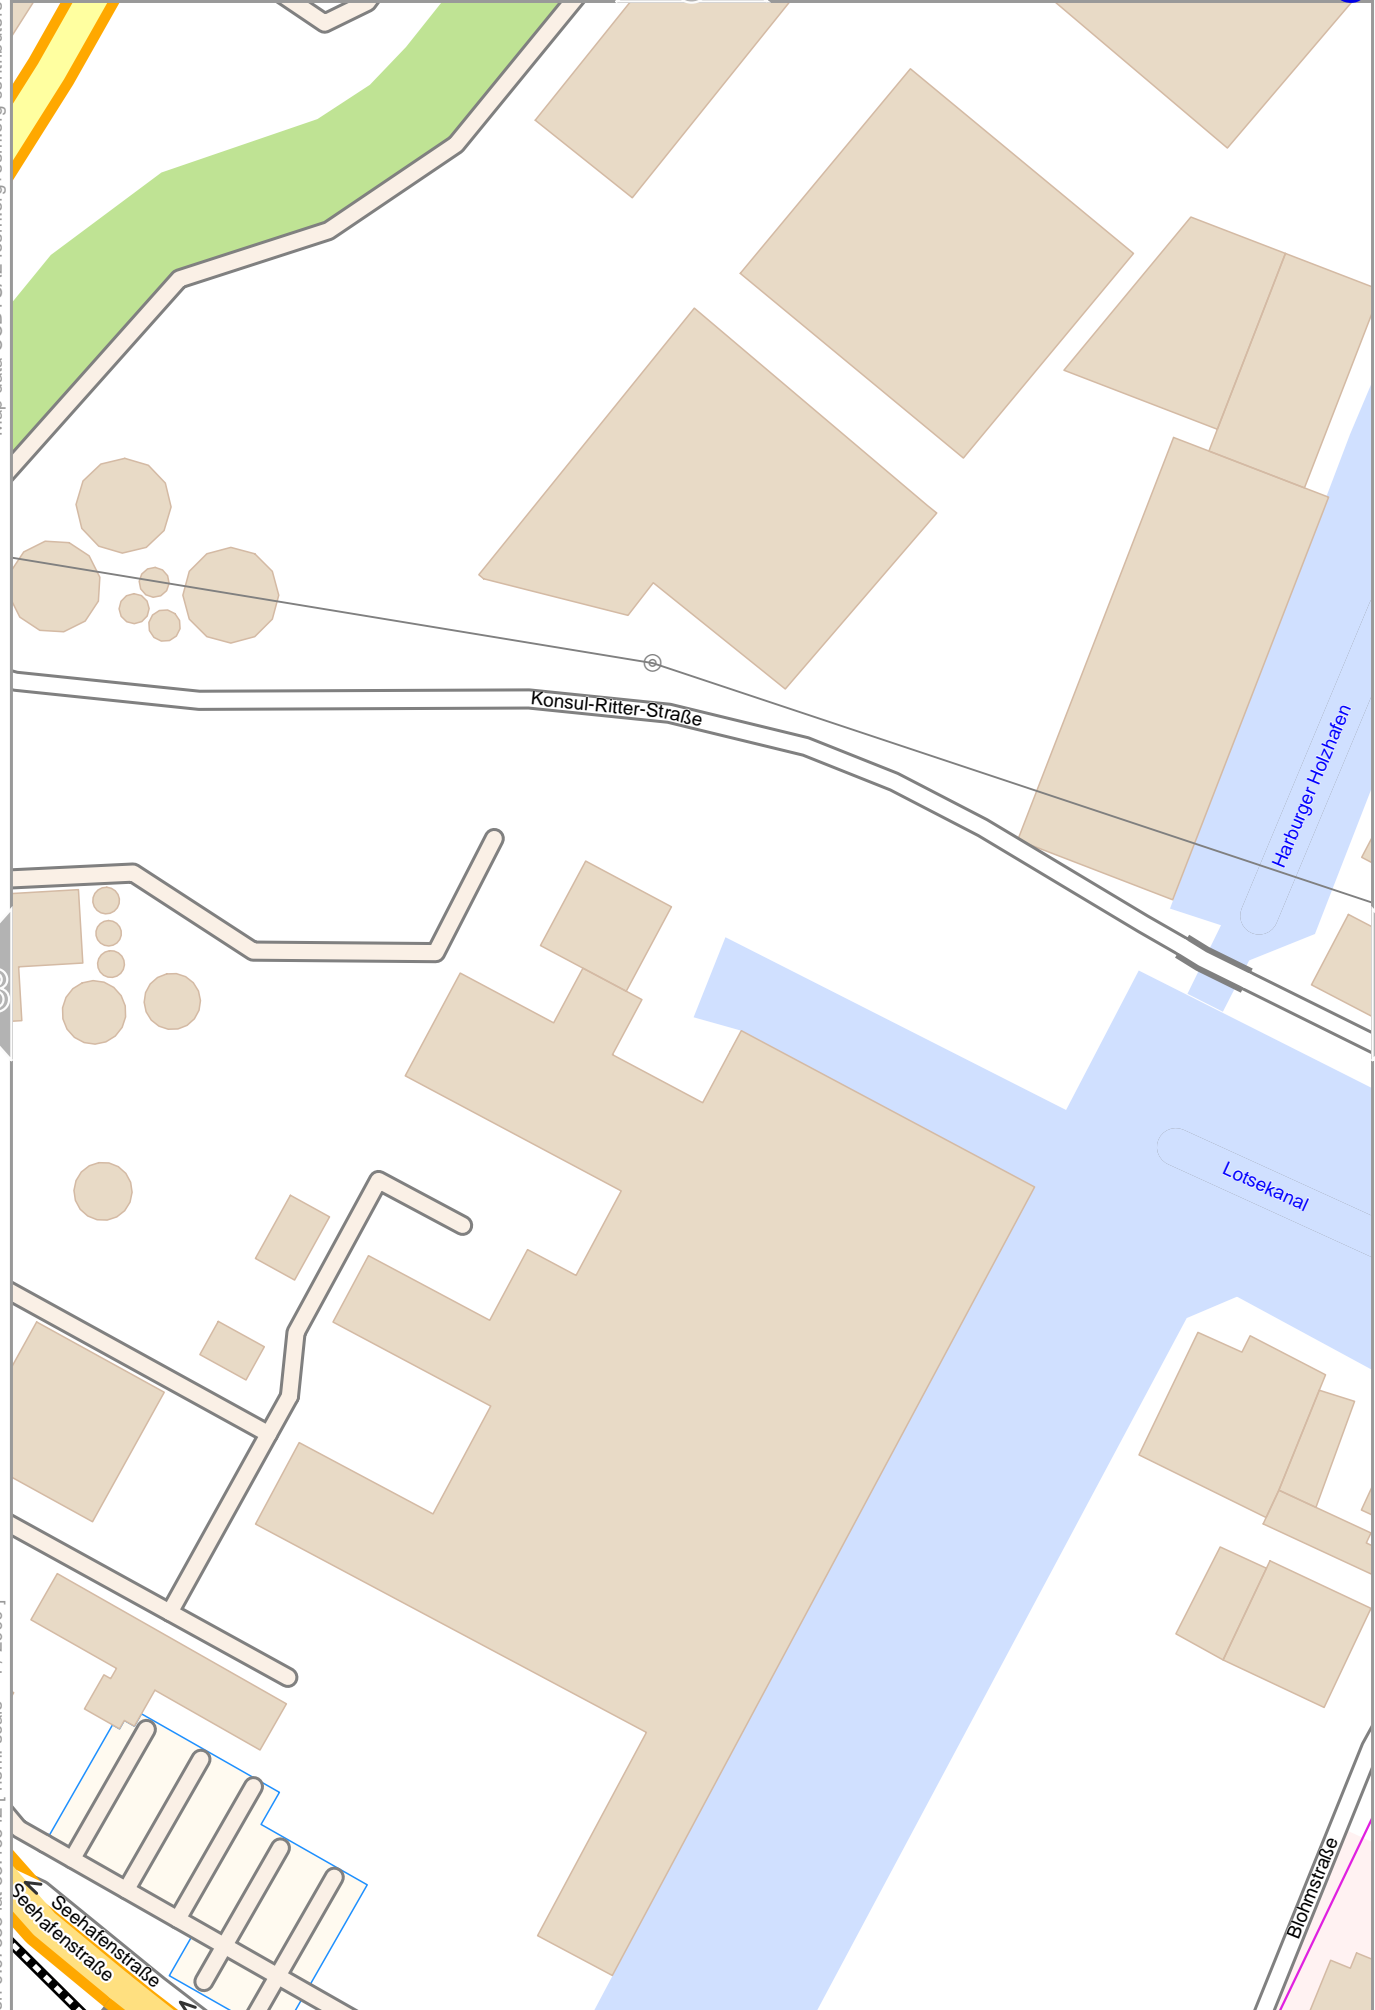

Map data © OpenStreetMap contributors

Seehafen 2

lon 9.97688 lat 53.47602

1

I. Hakenstraße

3

lon 9.97046 lat 53.47122 | nom. scale = 1 / 2000

Seehafen 1

2

4

Wilhelm-Weber-Straße

Lauenbrucher Deich

Lauenbruch

lon 9.97588 lat 53.47122 | nom. scale = 1 / 2000

pdfmap_20241015_103045_harburg_map_9.98130_53.4640_598.pdf

0 10 m 100 m

Seehafenstraße
Seehafenstraße

Konsul-Ritter-Straße

Harburger Holzhafen

Lotsekanal

Blomstraße

0 10 m 100 m

Map data CCBYSA2 fofsm.org+osm.org contributors

lon 9.99214 lat 53.47122

pdfmap_20241015_103045_harburg_map_9.98130_53.4640_598.pdf

lon 9.98672 lat 53.46642 | nom. scale = 1 / 2000

0 10 m 100 m

Map data CC BY SA 2 f osm.org+osm.org contributors

lon 9.99756 lat 53.47122

lon 9.99214 lat 53.46642 [nom. scale = 1 / 2000]