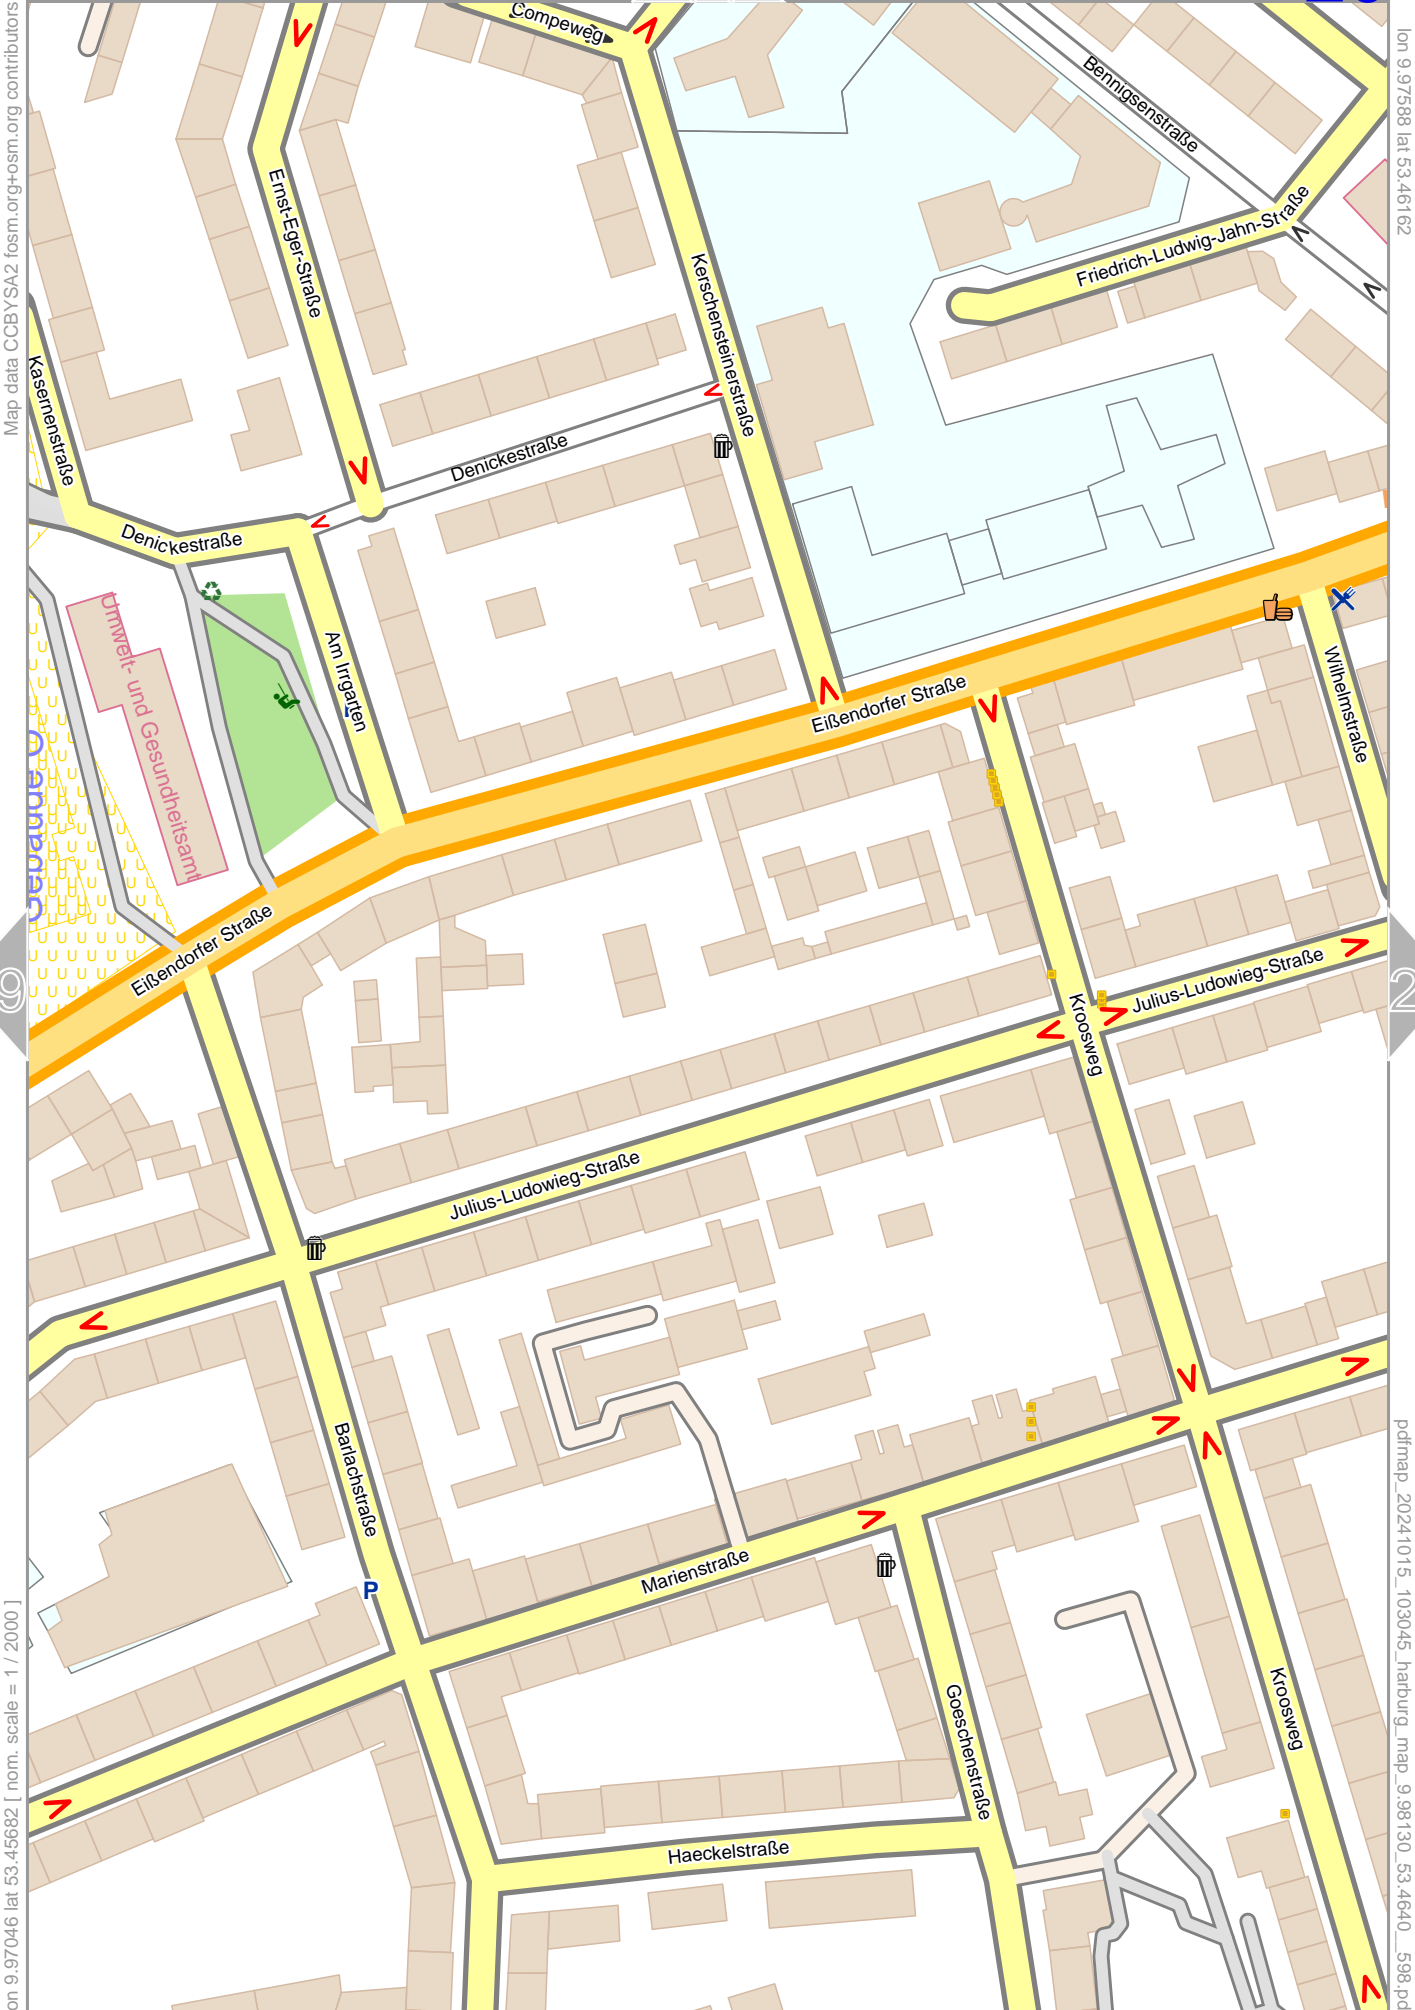

2

4

Wilhelm-Weber-Straße

Lauenbrucher Deich

Lauenbruch

lon 9.97588 lat 53.47122 | nom. scale = 1 / 2000

pdfmap_20241015_103045_harburg_map_9.98130_53.4640_598.pdf

0 10 m 100 m

Seehafenstraße
Seehafenstraße

Konsul-Ritter-Straße

Harburger Holzhafen

Lotsekanal

Blomstraße

0 10 m 100 m

Map data CCBYSA2 fofsm.org+osm.org contributors

lon 9.99214 lat 53.47122

0 10 m 100 m

Map data CCBYSA2 fism.org+osm.org contributors

lon 9.99214 lat 53.46642

16

18

lon 9.98672 lat 53.46162 | nom. scale = 1 / 2000

pdfmap_20241015_103045_harburg_map_9.98130_53.4640_598.pdf

0 10 m 100 m

23

Map data CC BY SA 2.0 f osm.org contributors

lon 9.97588 lat 53.46162

lon 9.97046 lat 53.45682 [nom. scale = 1 / 2000]

pdfmap_20241015_103045_harburg_map_9.98130_53.4640_598.pdf

0 10 m 100 m

Map data CC BY SA 2 f osm.org+osm.org contributors