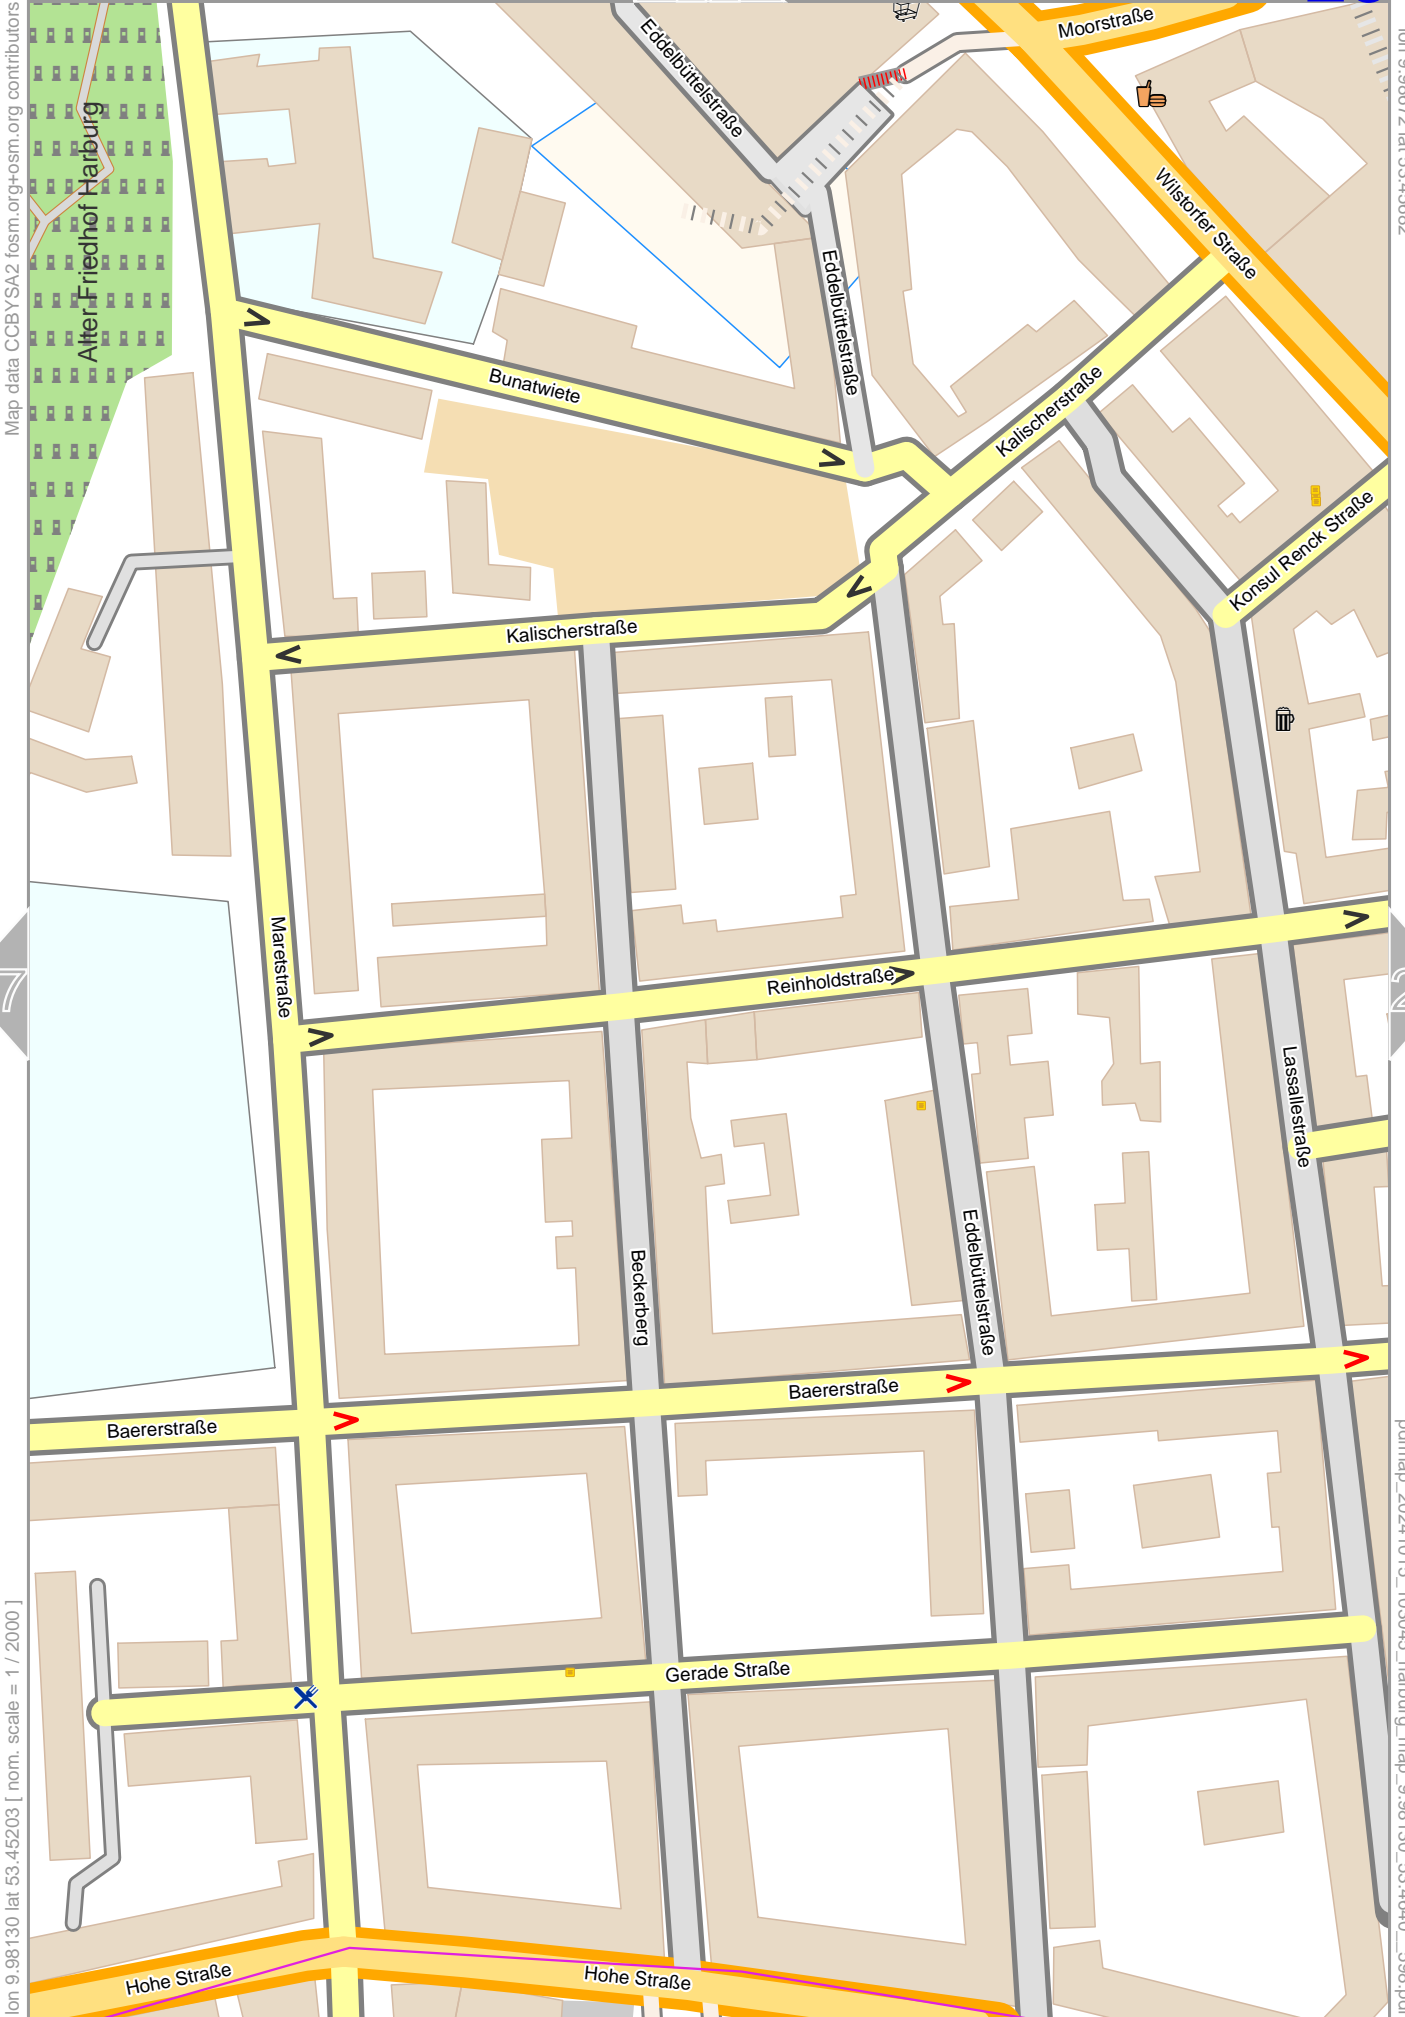

Map data © OpenStreetMap contributors

Seehafen 2

lon 9.97688 lat 53.47602

1

I. Hakenstraße

3

lon 9.97046 lat 53.47122 | nom. scale = 1 / 2000

Seehafen 1

2

4

Wilhelm-Weber-Straße

Lauenbrucher Deich

Lauenbruch

lon 9.97588 lat 53.47122 | nom. scale = 1 / 2000

pdfmap_20241015_103045_harburg_map_9.98130_53.4640_598.pdf

0 10 m 100 m

0 10 m 100 m

Map data CC BY SA 2 f osm.org+osm.org contributors

lon 9.97568 lat 53.45682

lon 9.97046 lat 53.45203 | nom. scale = 1 / 2000

pdfmap_20241015_103045_harburg_map_9.98130_53.4640_598.pdf

Map data CC BY SA 2 f osm.org osm.org contributors

lon: 9.98672 lat: 53.45682

27

29

lon: 9.98130 lat: 53.45203 | nom. scale = 1 / 2000

pdfmap_20241015_103045_harburg_map_9.98130_53.4640_598.pdf

0 10 m 100 m

Map data CC BY SA 2 fosm.org+osm.org contributors

lon 9.99214 lat 53.45682