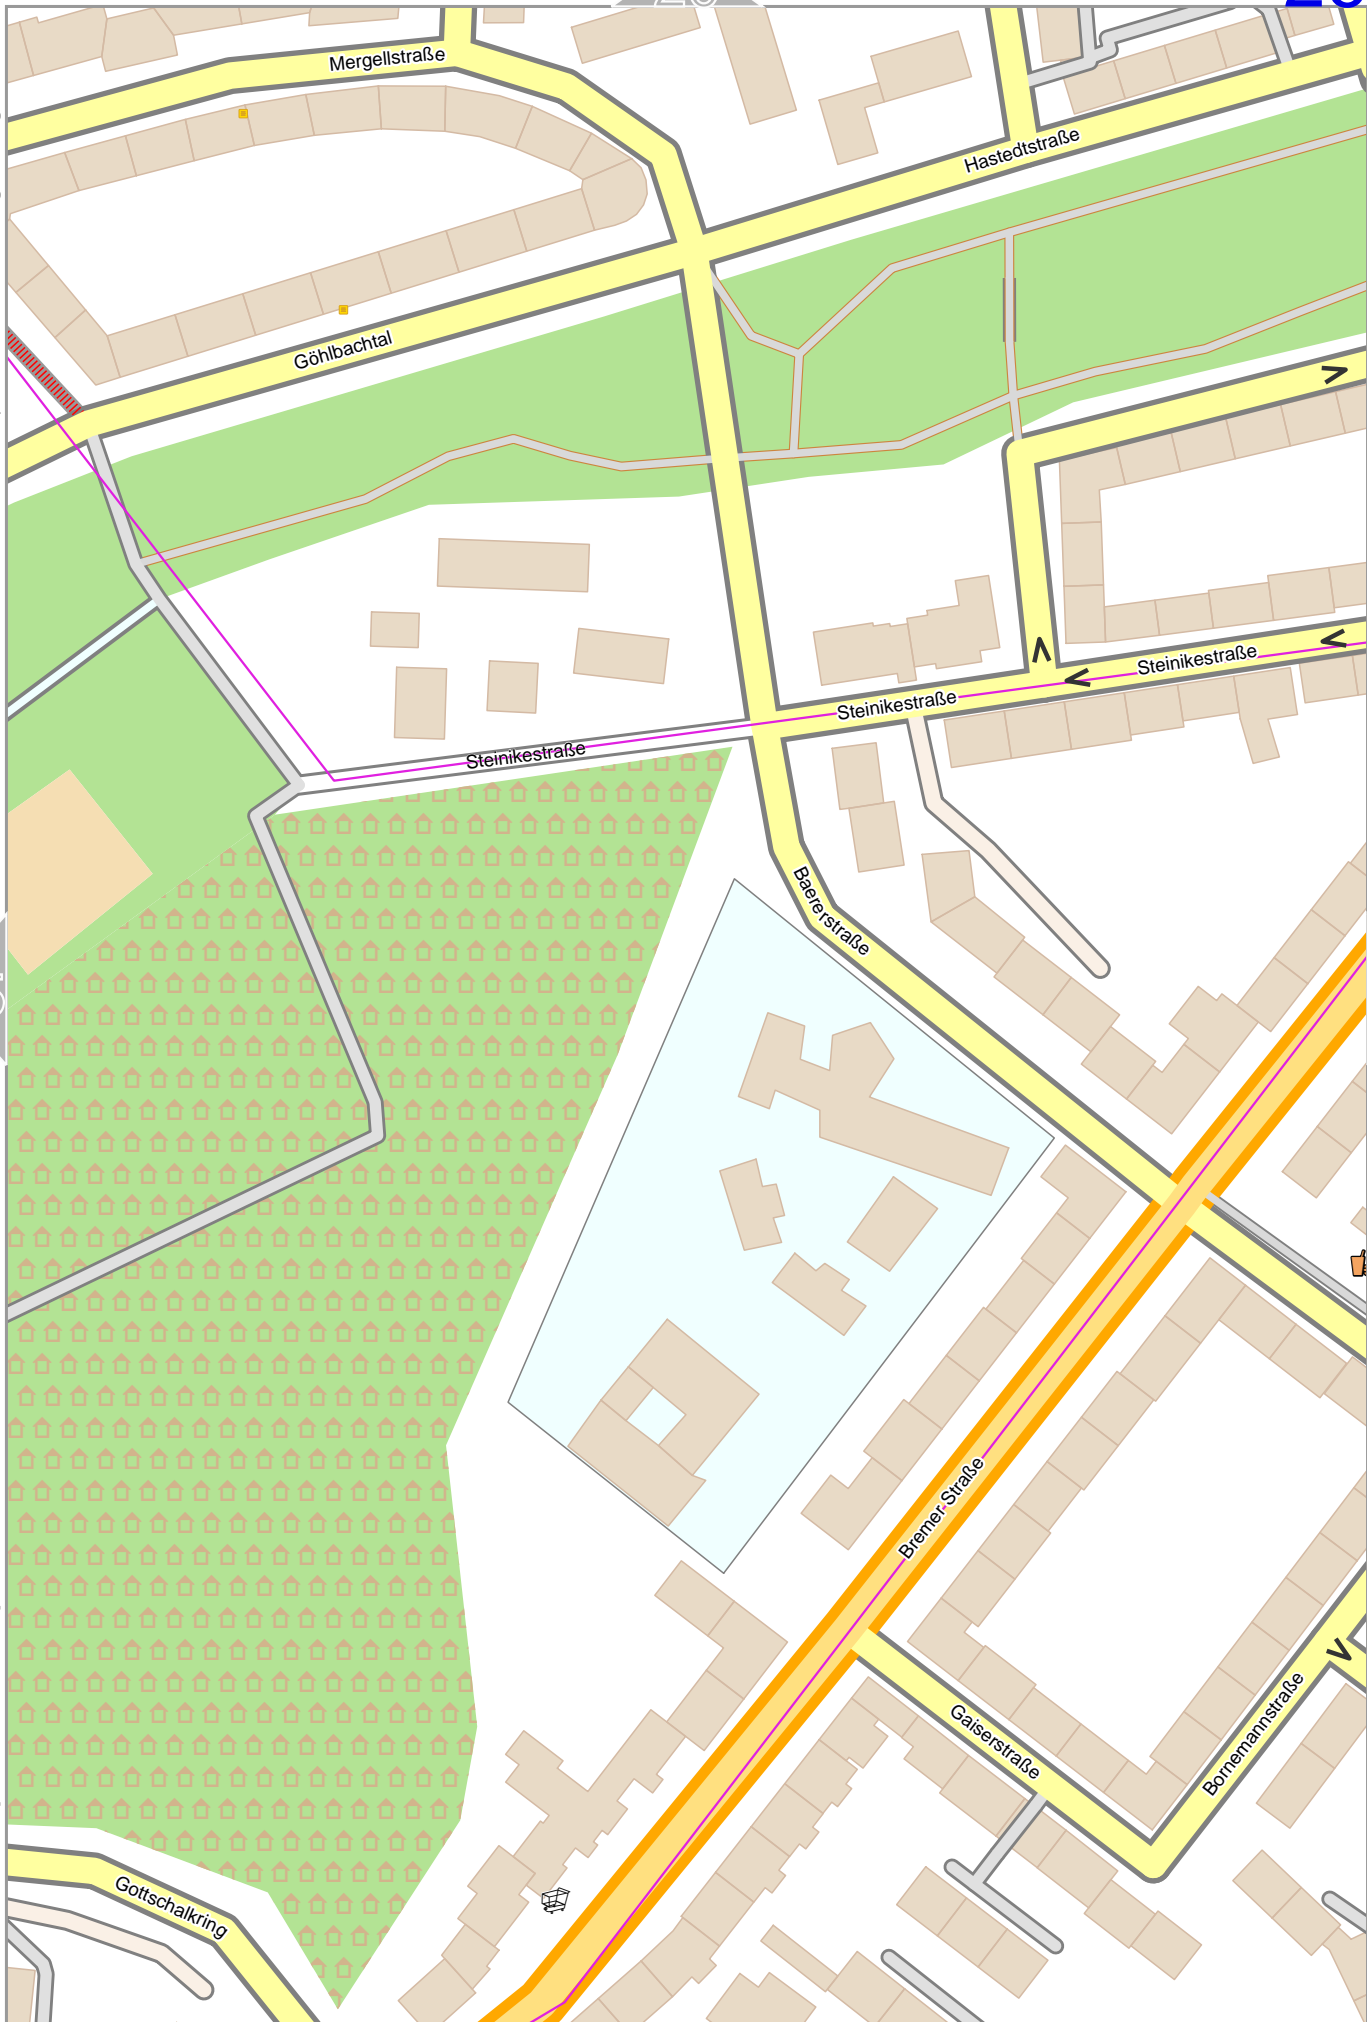

Map data © OpenStreetMap contributors

Seehafen 2

lon 9.97688 lat 53.47602

1

I. Hakenstraße

3

lon 9.97046 lat 53.47122 | nom. scale = 1 / 2000

Seehafen 1

2

4

Wilhelm-Weber-Straße

Lauenbrucher Deich

Lauenbruch

lon 9.97588 lat 53.47122 | nom. scale = 1 / 2000

pdfmap_20241015_103045_harburg_map_9.98130_53.4640_598.pdf

0 10 m 100 m

pdfmap_20241015_103045_harburg_map_9.98130_53.4640_598.pdf

0 10 m 100 m

Map data CC BY SA 2 f osm.org+osm.org contributors

lon 9.97046 lat 53.45682

lon 9.96504 lat 53.45203 | nom. scale = 1 / 2000

pdfmap_20241015_103045_harburg_map_9.98130_53.4640_598.pdf

0 10 m 100 m

Map data CC BY SA 2 f osm.org+osm.org contributors

lon 9.97568 lat 53.45682

lon 9.97046 lat 53.45203 | nom. scale = 1 / 2000

pdfmap_20241015_103045_harburg_map_9.98130_53.4640_598.pdf

Map data CC BY SA 2 f osm.org osm.org contributors