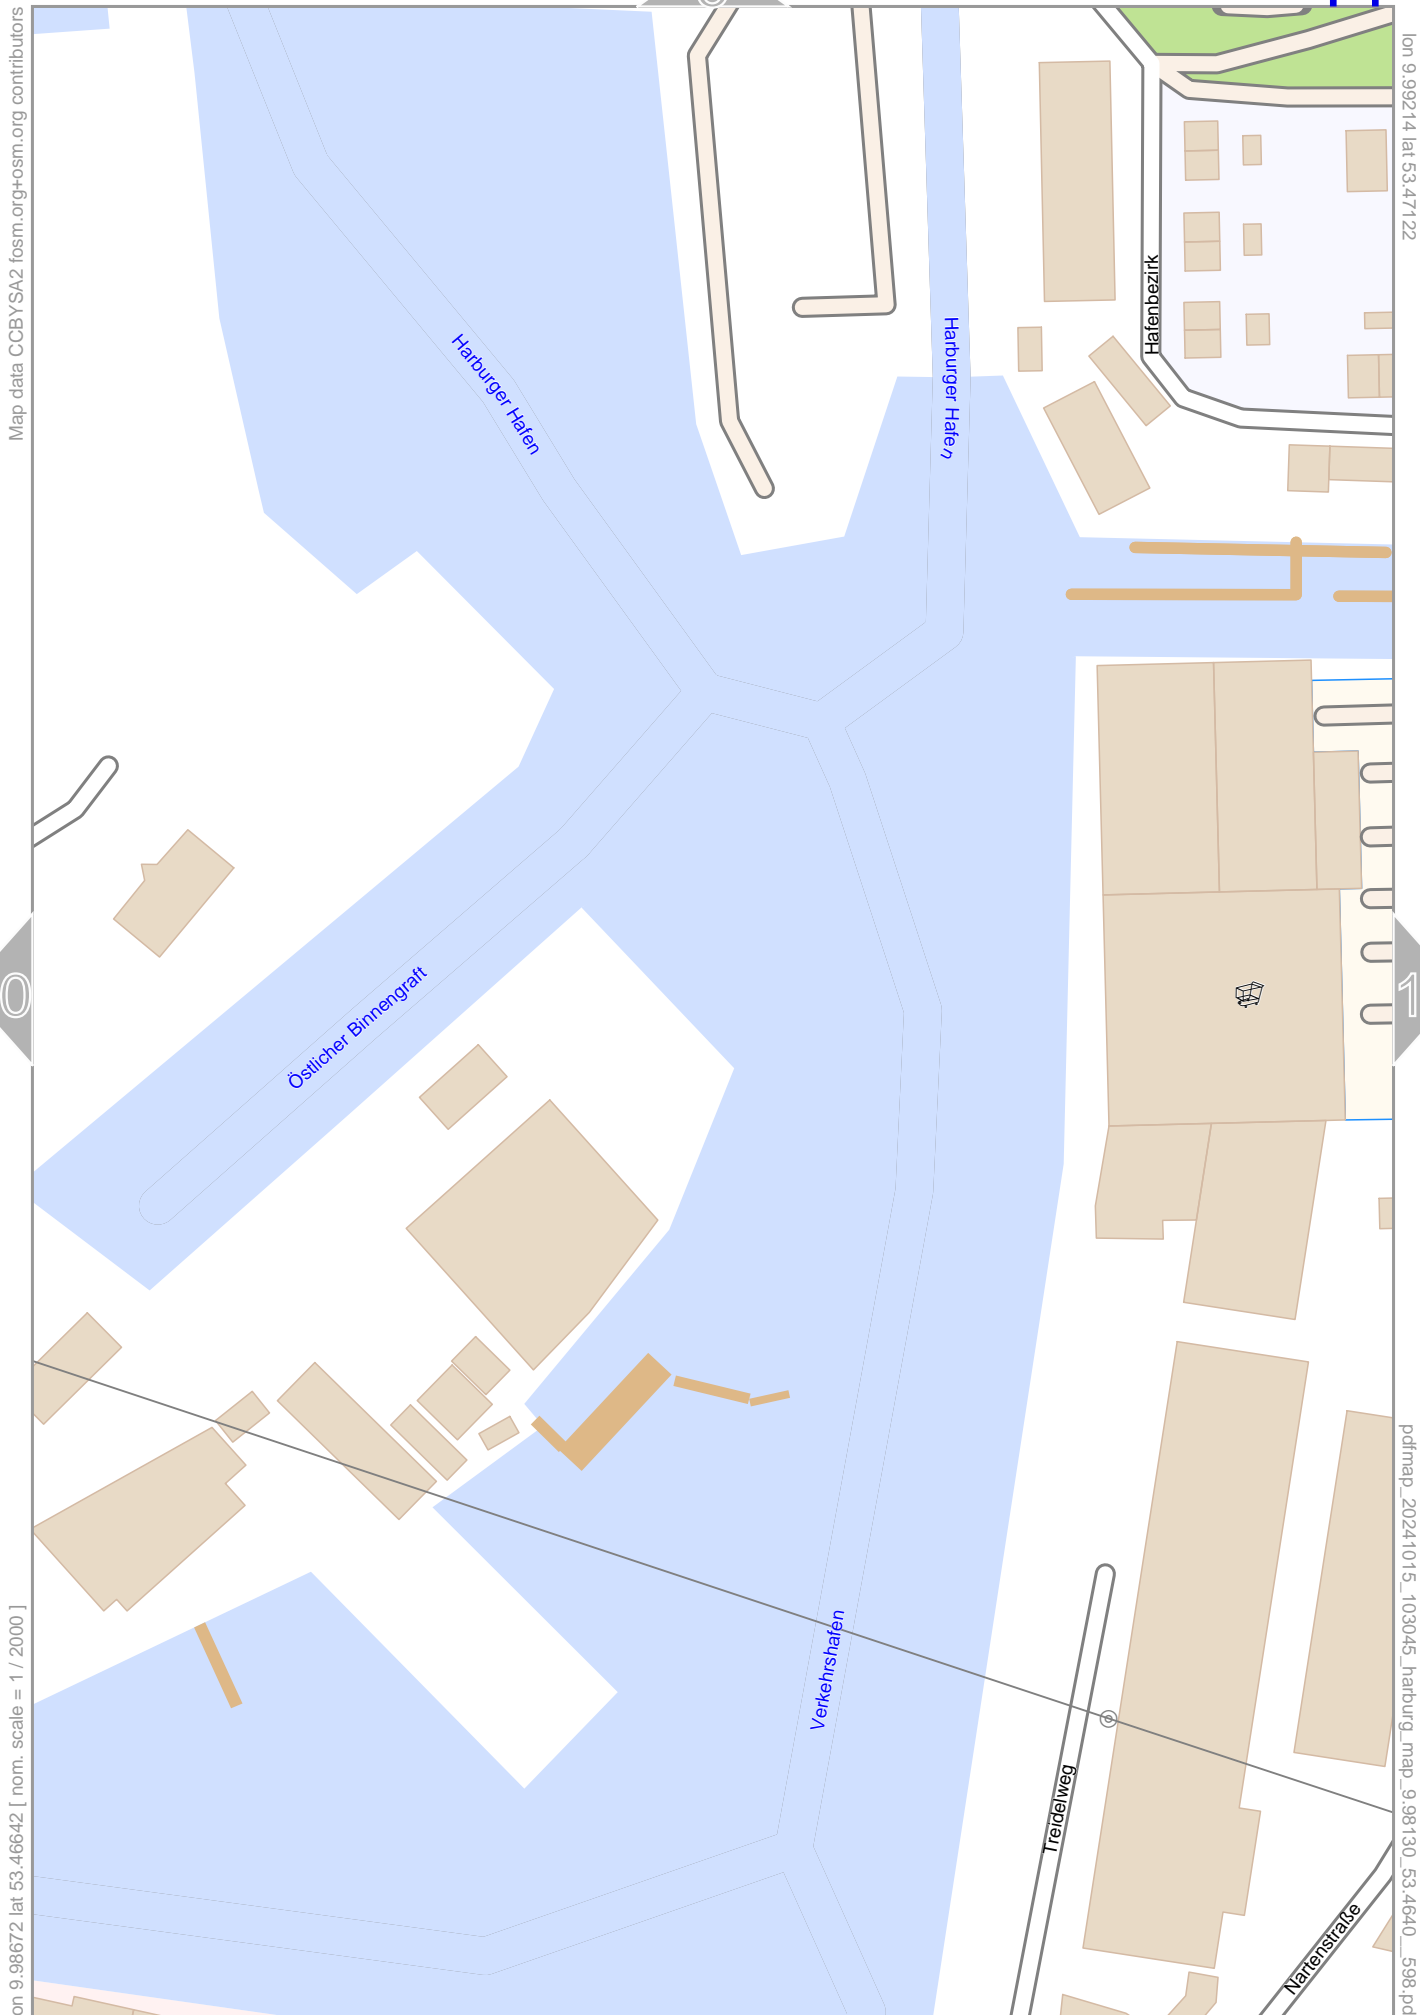

Map data © OpenStreetMap contributors

Seehafen 2

lon 9.97688 lat 53.47602

1

I. Hakenstraße

3

lon 9.97046 lat 53.47122 | nom. scale = 1 / 2000

Seehafen 1

2

4

Wilhelm-Weber-Straße

Lauenbrucher Deich

Lauenbruch

lon 9.97588 lat 53.47122 | nom. scale = 1 / 2000

pdfmap_20241015_103045_harburg_map_9.98130_53.4640_598.pdf

0 10 m 100 m

Seehafenstraße
Seehafenstraße

Konsul-Ritter-Straße

Harburger Holzhafen

Lotsekanal

Blomstraße

0 10 m 100 m

Map data CCBYSA2 fofsm.org+osm.org contributors

lon 9.99214 lat 53.47122

pdfmap_20241015_103045_harburg_map_9.98130_53.4640_598.pdf

lon 9.98672 lat 53.46642 | nom. scale = 1 / 2000

0 10 m 100 m

Map data CC BY SA 2 f osm.org+osm.org contributors

lon 9.99756 lat 53.47122

lon 9.99214 lat 53.46642 [nom. scale = 1 / 2000]