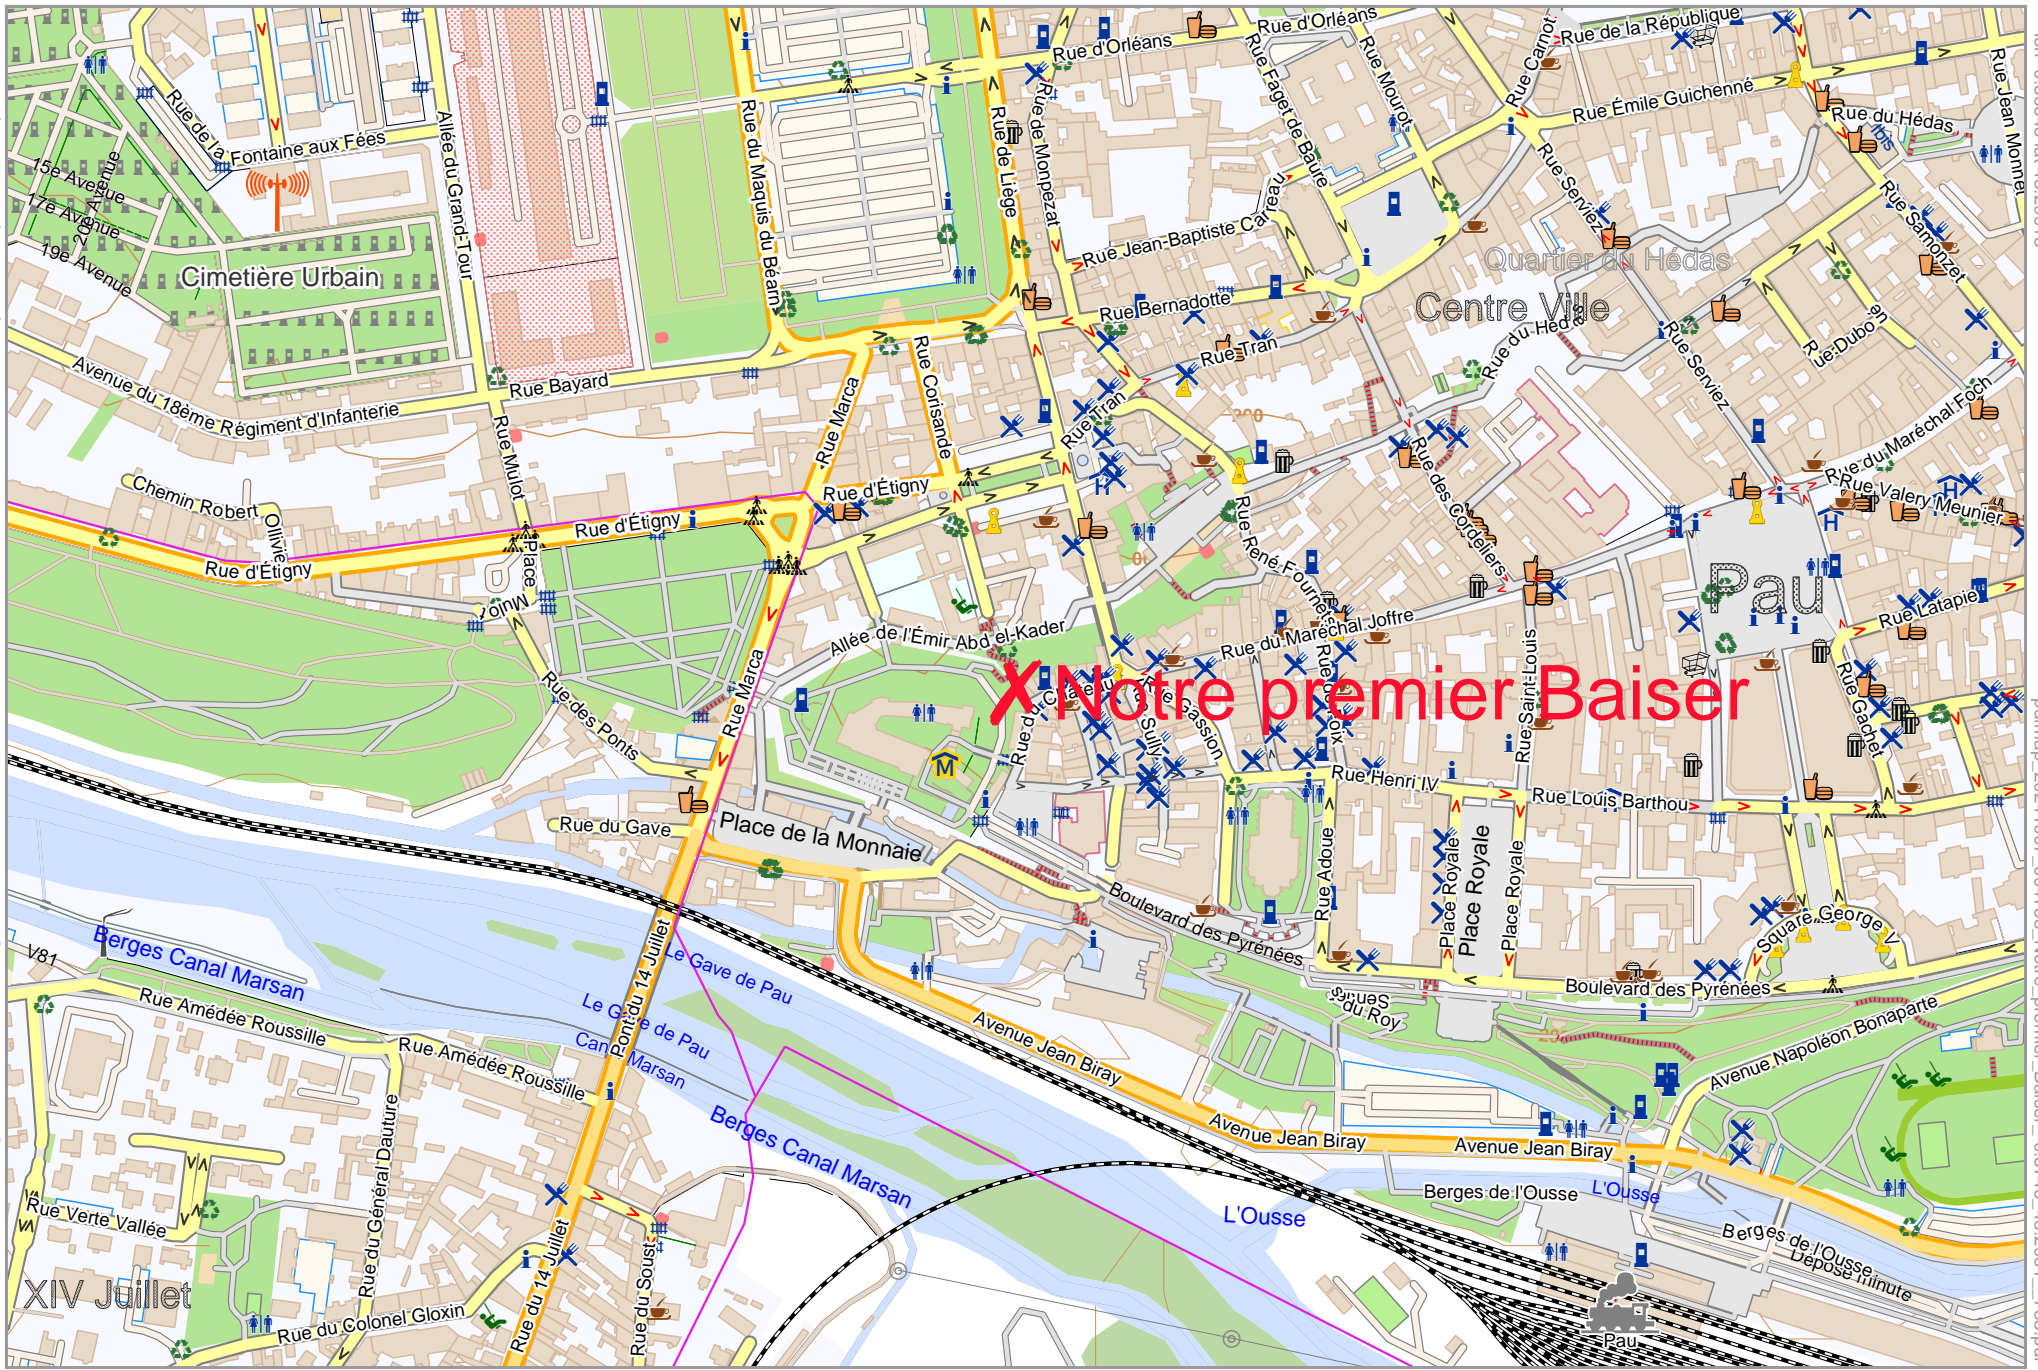

Map data © OpenStreetMap contributors

lon -0.38290 lat 43.29108 [ nom. scale = 1 / 5000 ]

lon -0.38645 lat 43.29918

pdfmap\_20241007\_094758 Notre\_premier\_Baiser\_-0.3746\_43.2951\_783.pdf

Contour interval = 20m