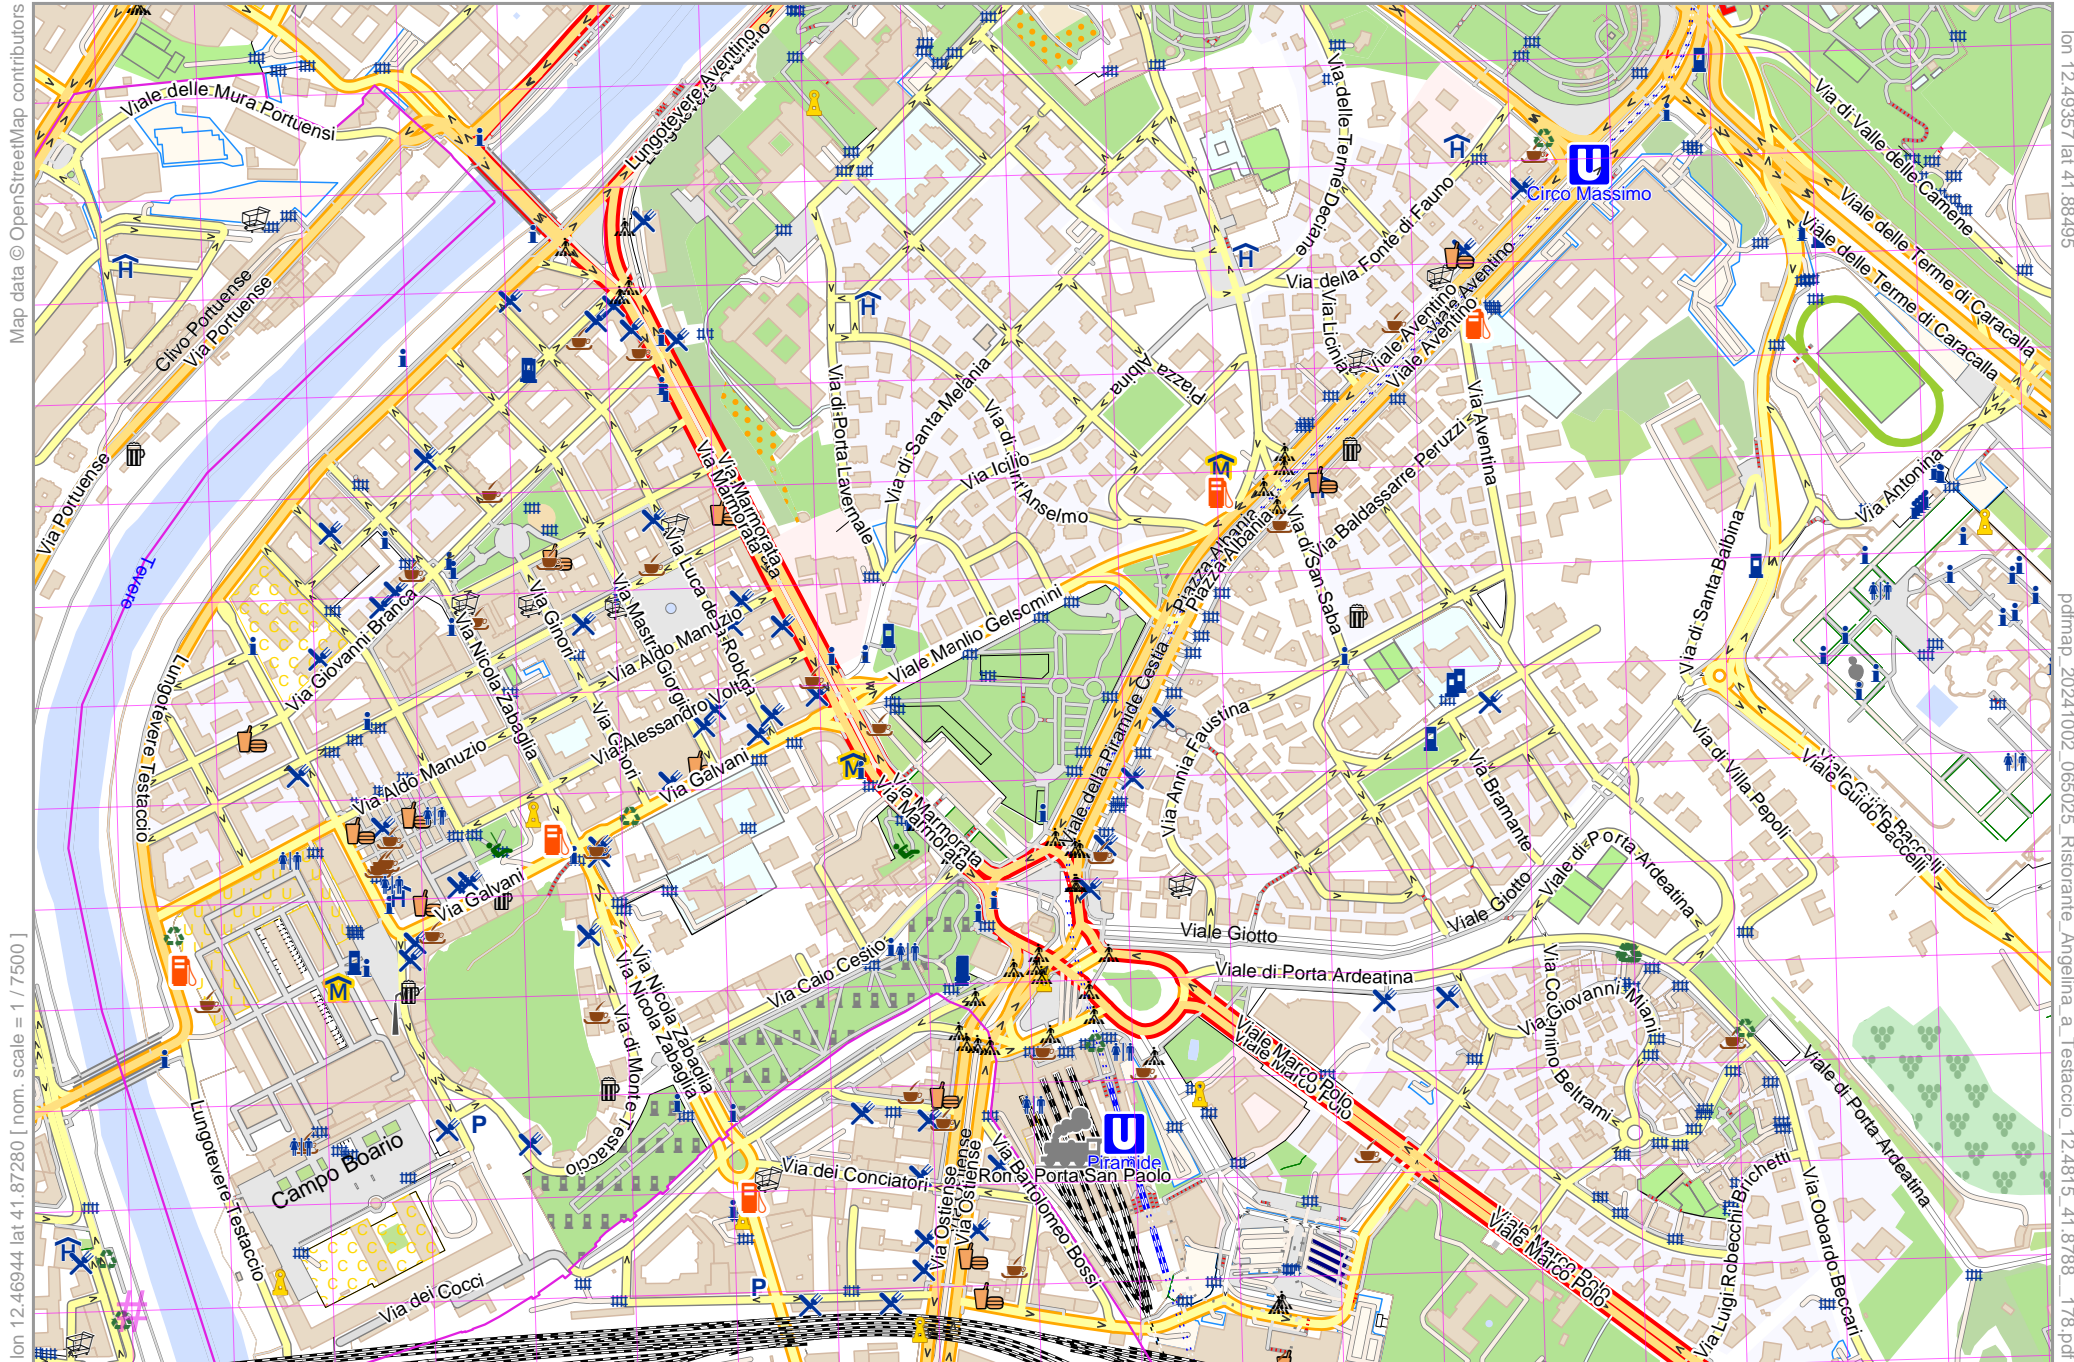

# Ristorante Angelina a Testaccio

Map data © OpenStreetMap contributors

lon 12.46944 lat 41.87280 [ nom. scale = 1 / 7500 ]

# UTM: 33 T easting 290.10 km northing 4638.80 km

UTM-Grid-width = 100m

lon 12.49357 lat 41.88495

pdfmap\_20241002\_065025\_Ristorante\_Angelina\_a\_Testaccio\_124815\_41.8788\_178.pdf