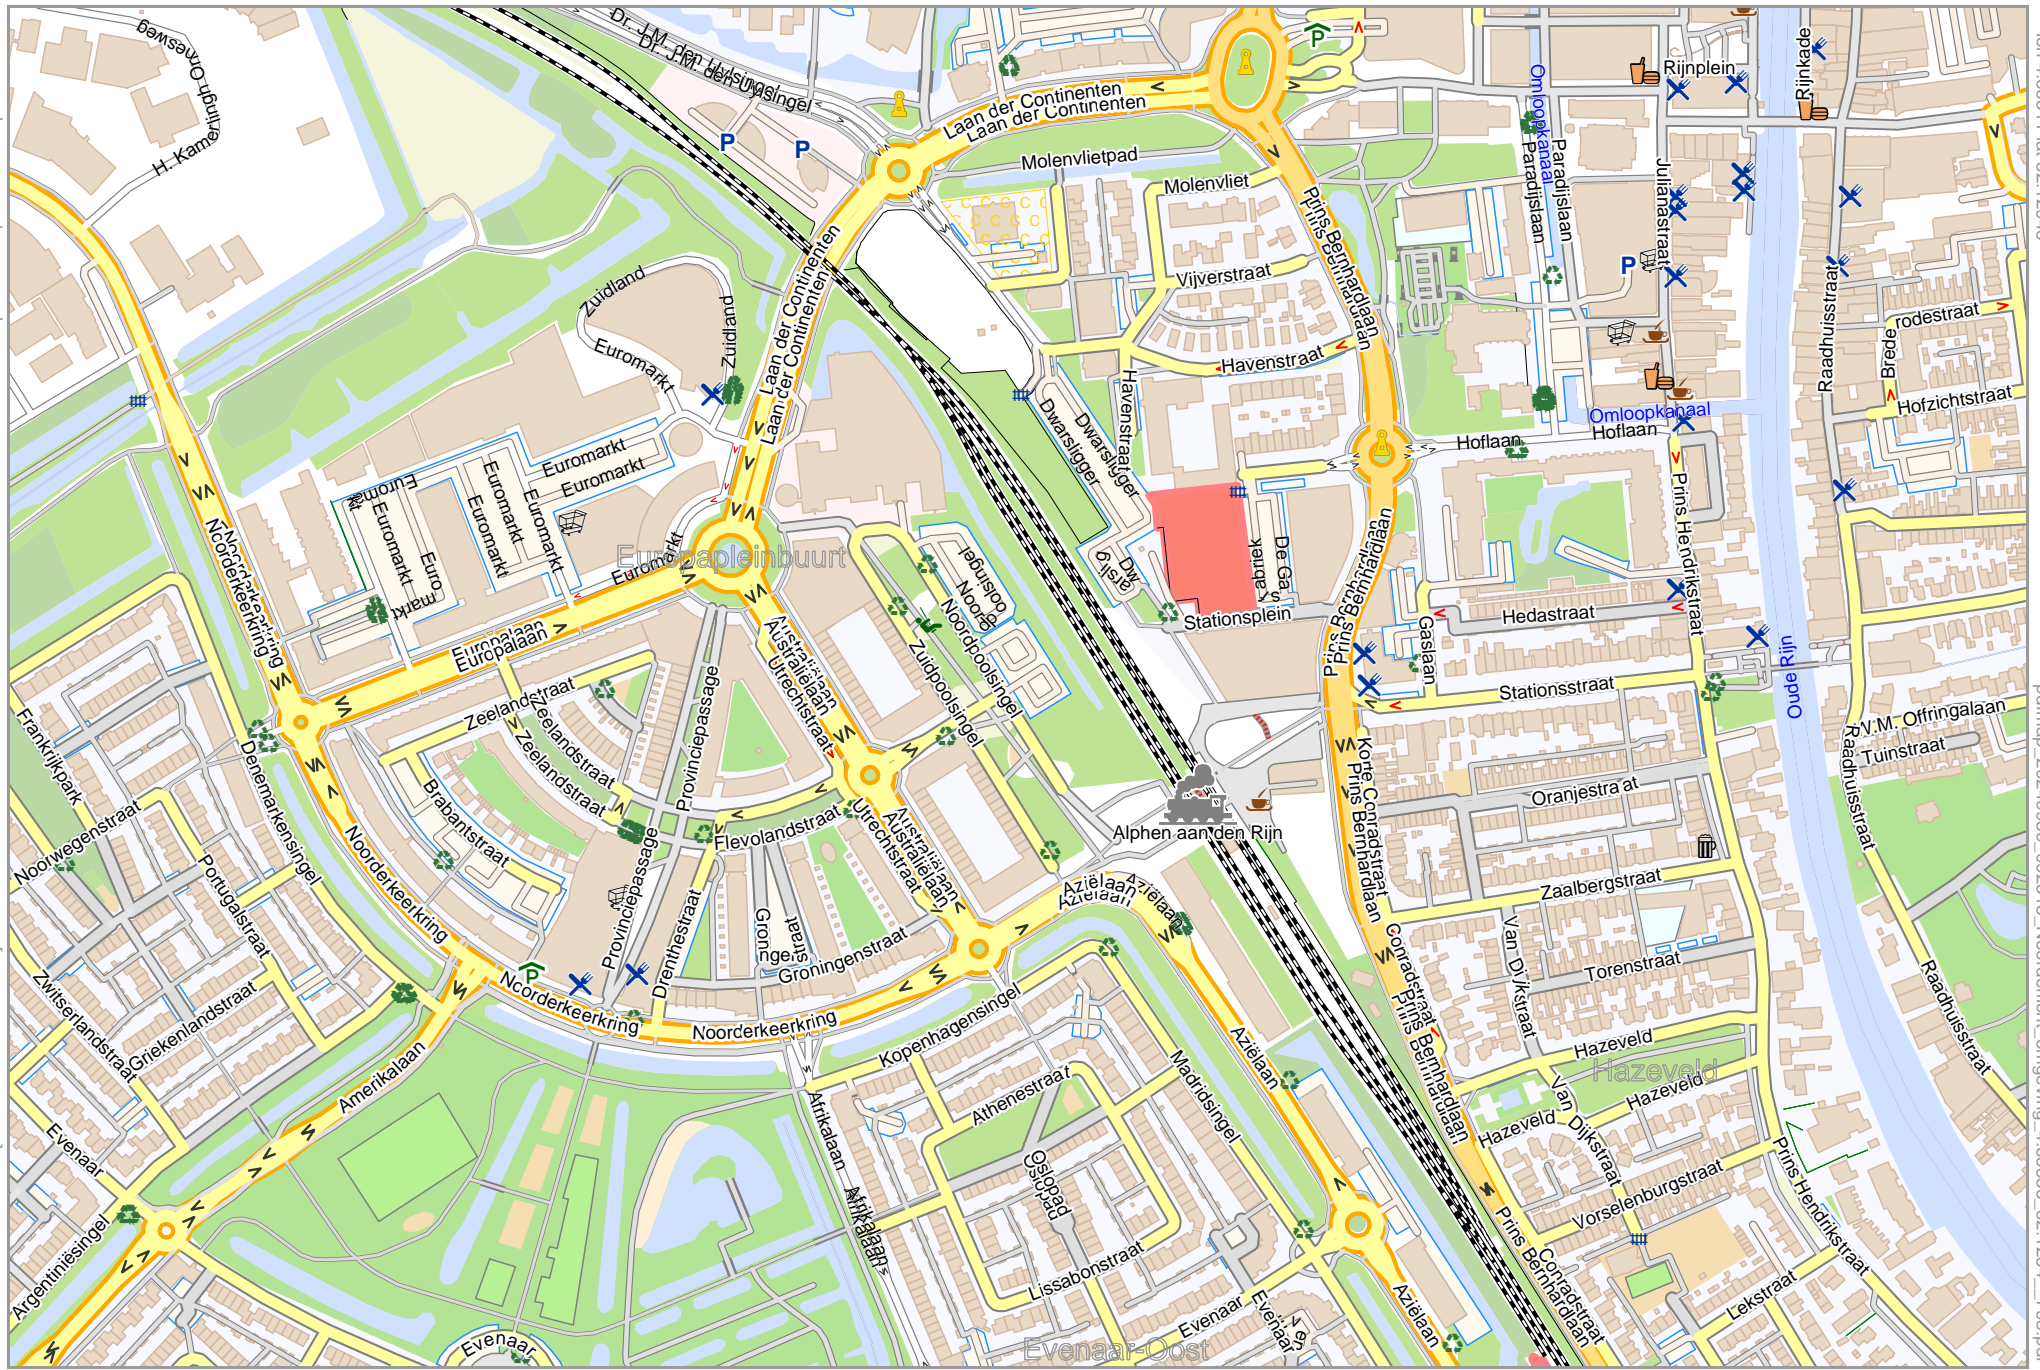

# Noorderlicht omgeving

Map data © OpenStreetMap contributors

lon 4.66511 lat 52.12948

pdfmap\_20240930\_092518\_Noorderlicht\_omgeving\_4.66536\_52.1254\_798.pdf

lon 4.64562 lat 52.12140 [norm. scale = 1 / 5000]

0 100 m 500 m