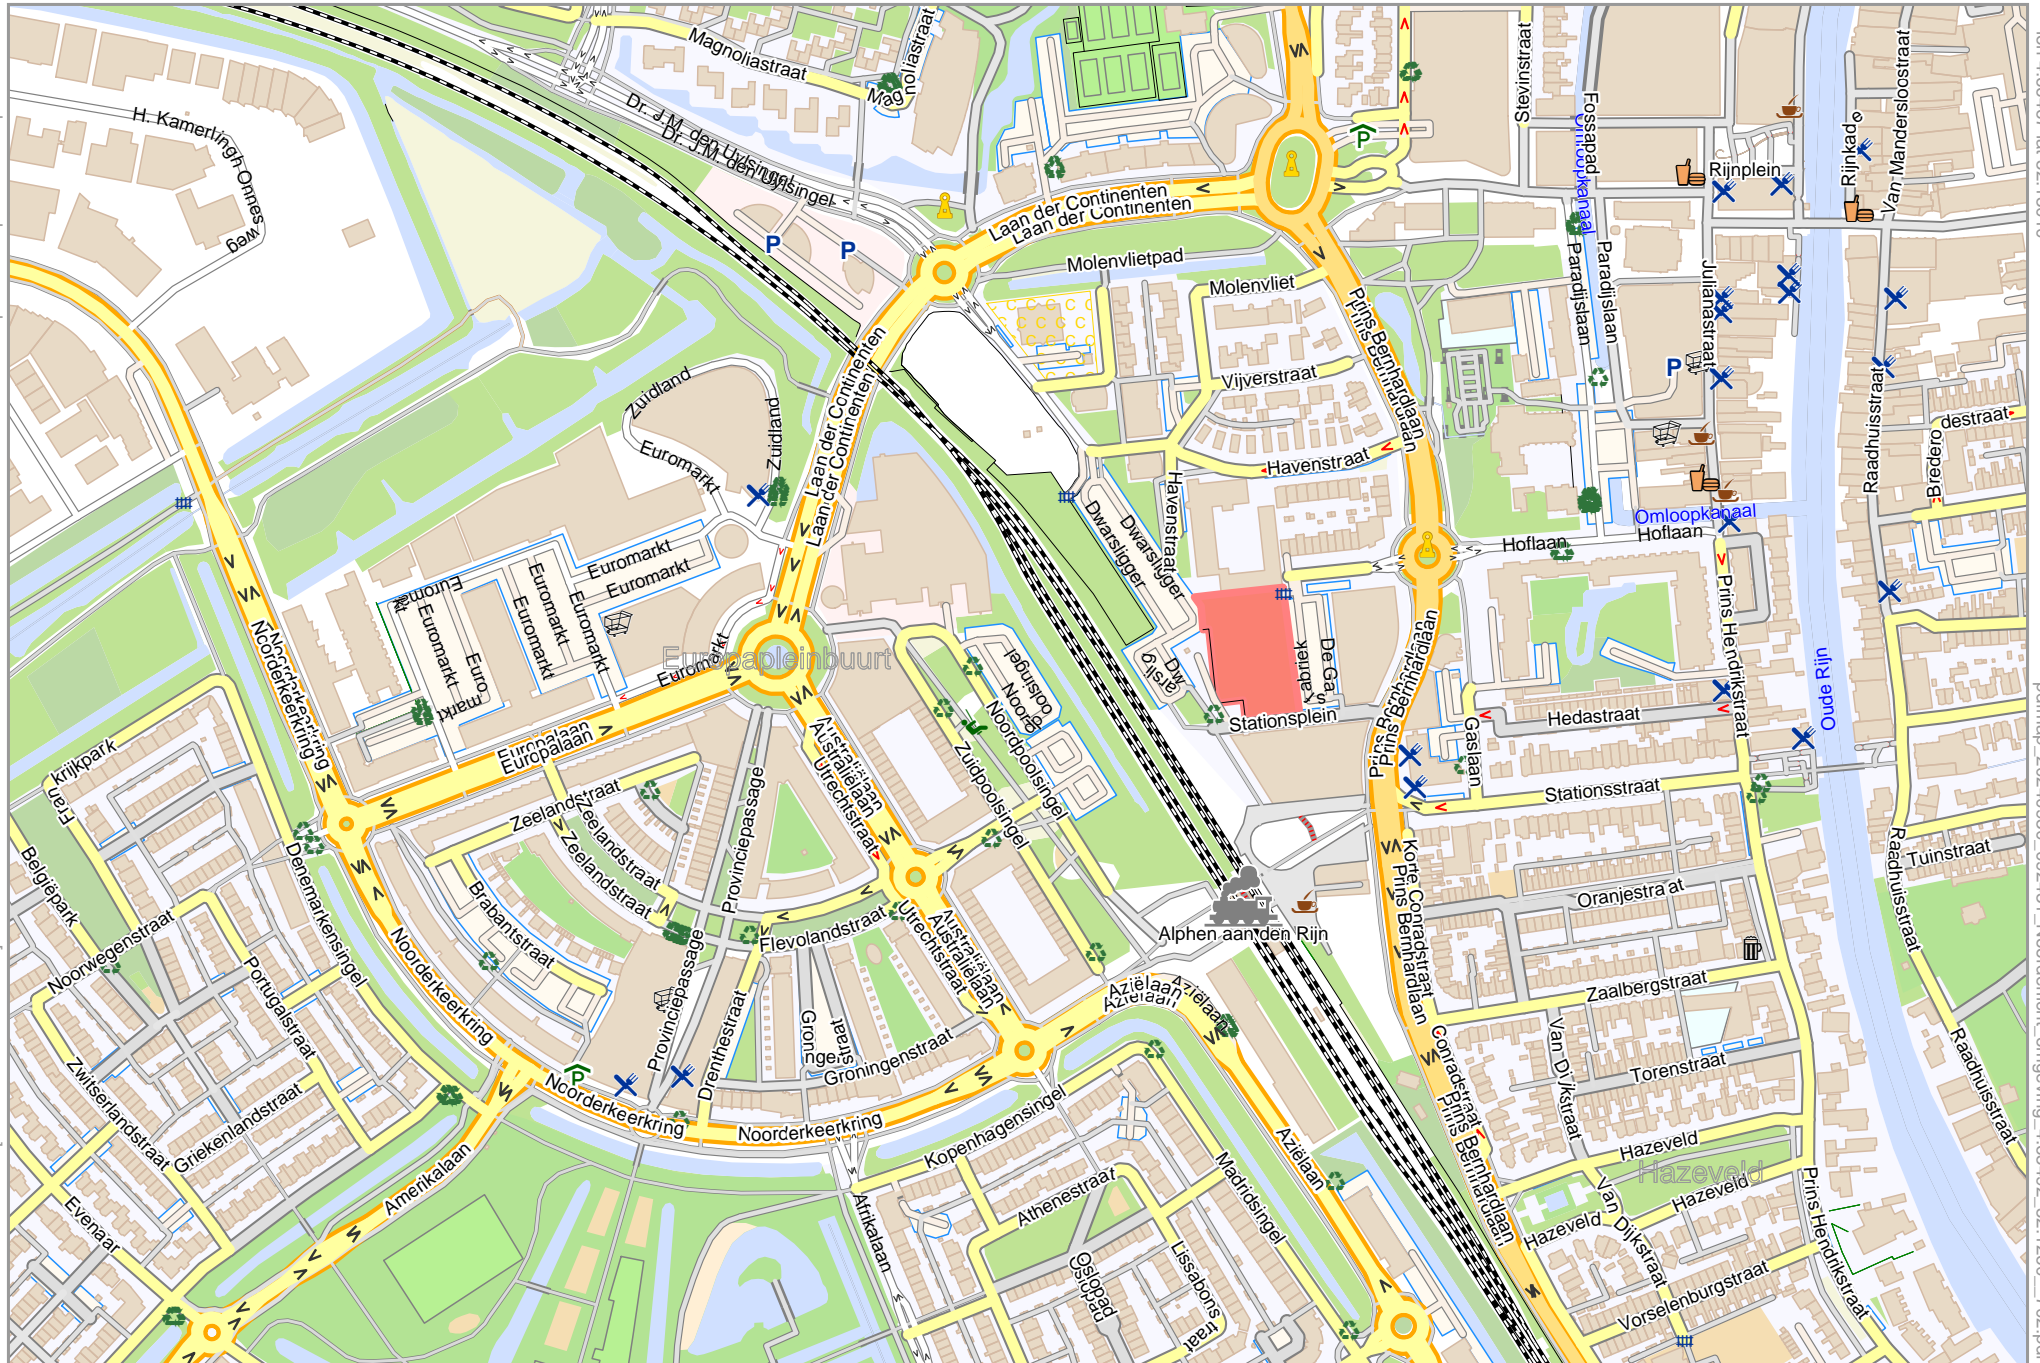

Noorderlicht omgeving

Map data © OpenStreetMap contributors

lon 4.64518 lat 52.12201 [nom. scale = 1 / 5000]

lon 4.66467 lat 52.13010

pdfmap_20240930_092431_Noorderlicht_omgeving_4.65492_52.1260_702.pdf

0 100 m 500 m