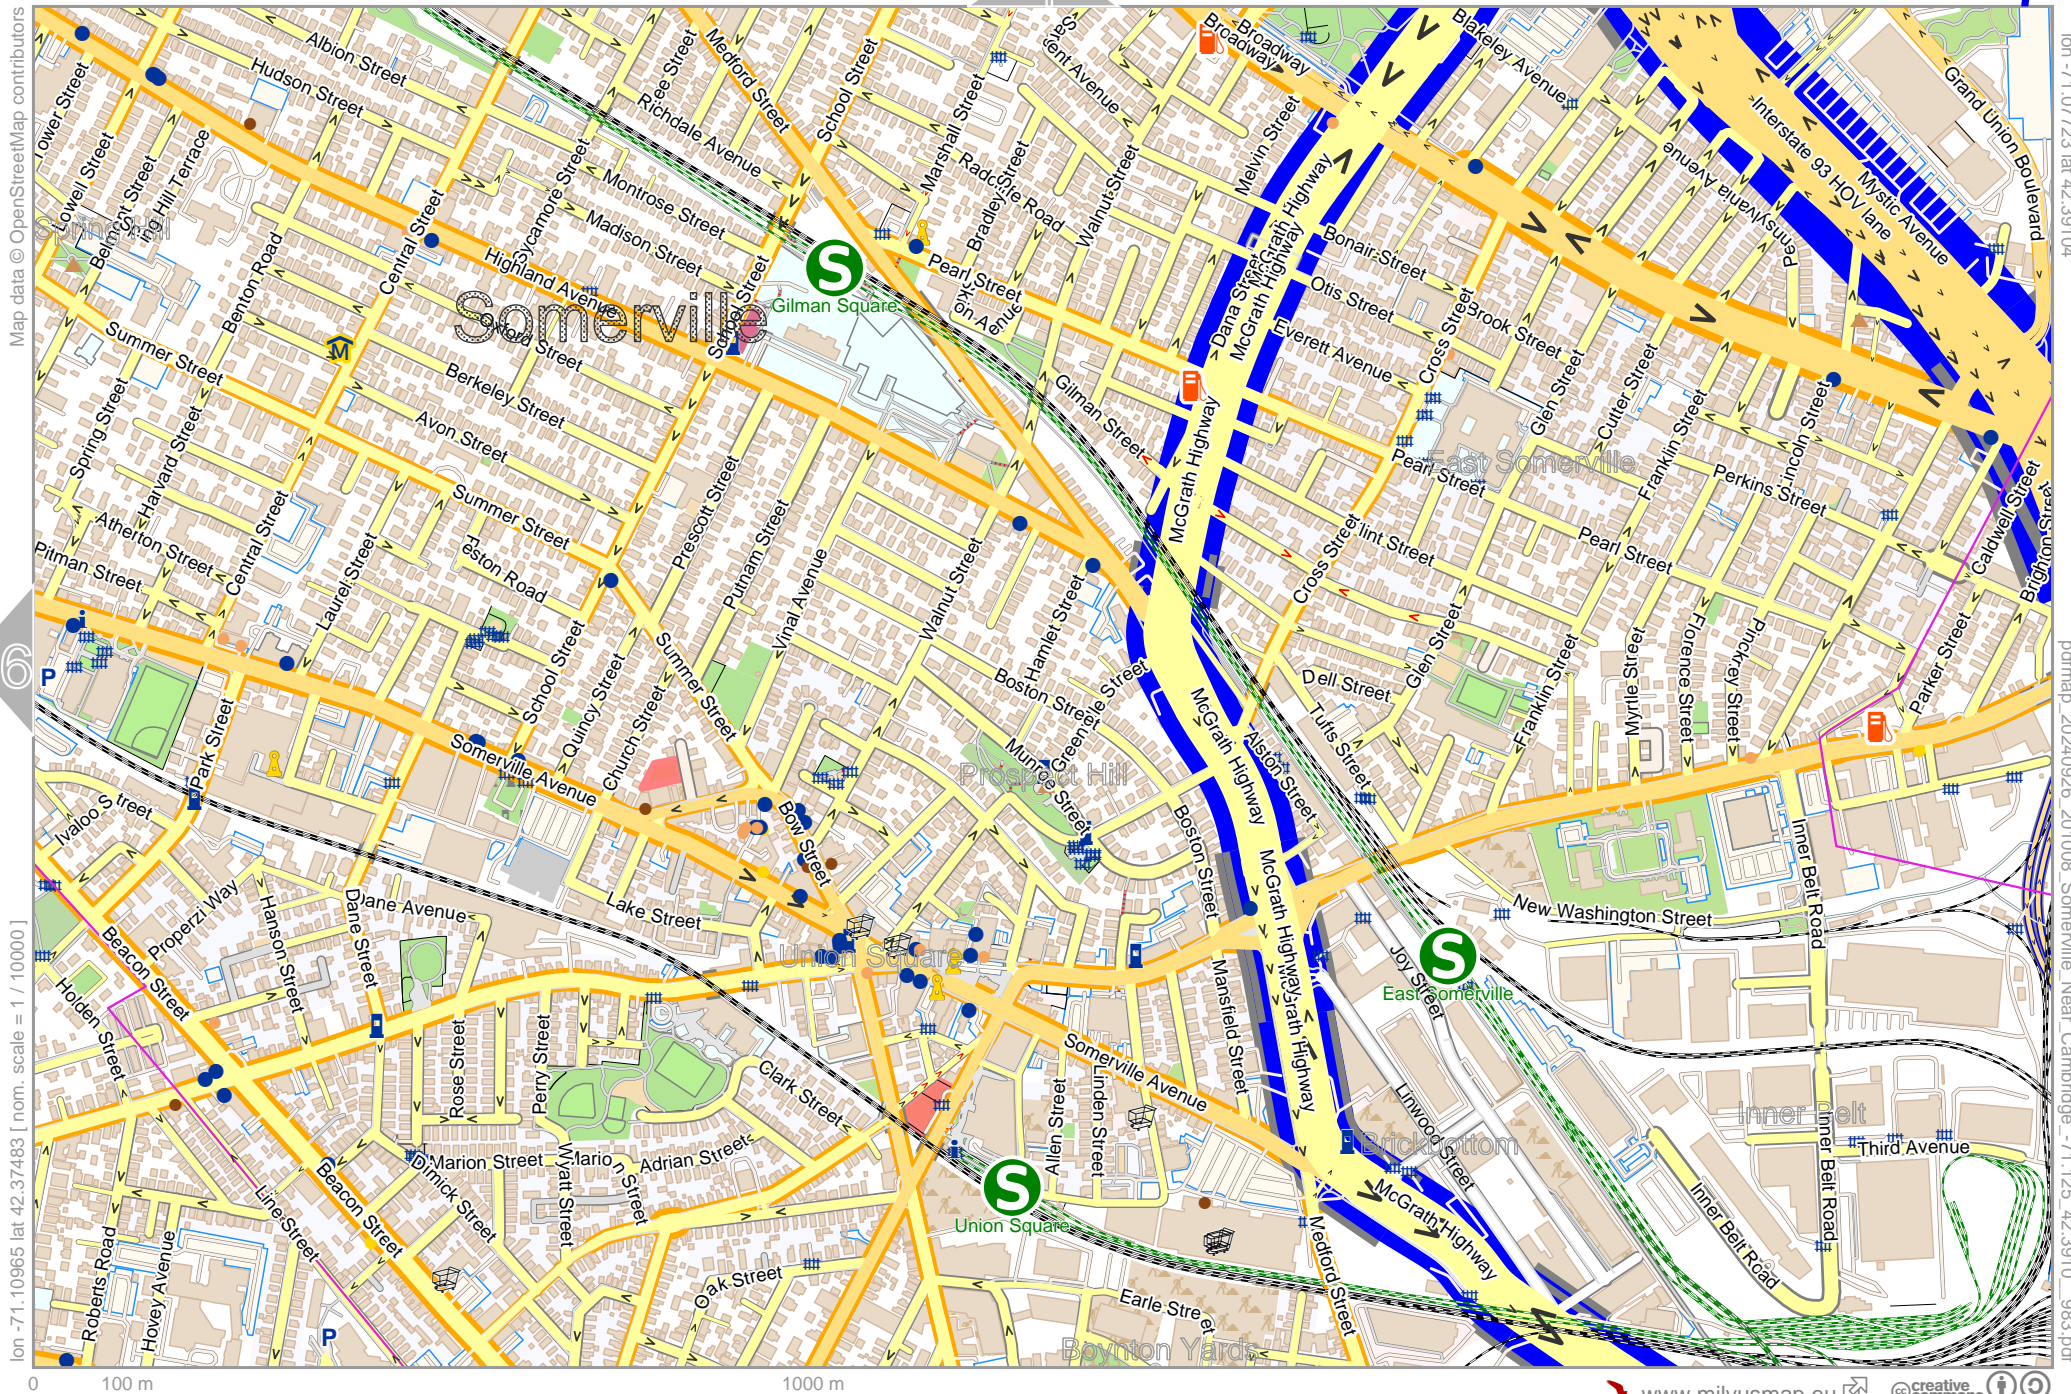

lon -71.07723 lat 42.40724

pdfmap: 20240926_201008_Somerville_Near_Cambridge_-71.125_42.3910_983.pdf

0 100 m 1000 m

Somerville Near Cambridge

top

Map data © OpenStreetMap contributors

lon -71.17451 lat 42.37483 [nom. scale = 1 / 100000]

lon -71.14208 lat 42.39104

20240926_201008_Somerville_Near_Cambridge_-71.125_42.3910_983.pdf

0 100 m 1000 m

Somerville Near Cambridge

lon -71.14208 lat 42.37483 [nom. scale = 1 / 10000]

lon -71.10965 lat 42.39104

20240926_201008_Somerville_Near_Cambridge_-71.125_42.3910_983.pdf

0 100 m 1000 m

Somerville Near Cambridge

Map data © OpenStreetMap contributors

lon -71.10965 lat 42.37483 [nom. scale = 1 / 100000]

lon -71.07723 lat 42.39104

pdfmap_20240926_201008_Somerville_Near_Cambridge_-71.125_42.3910_983.pdf

0 100 m 1000 m