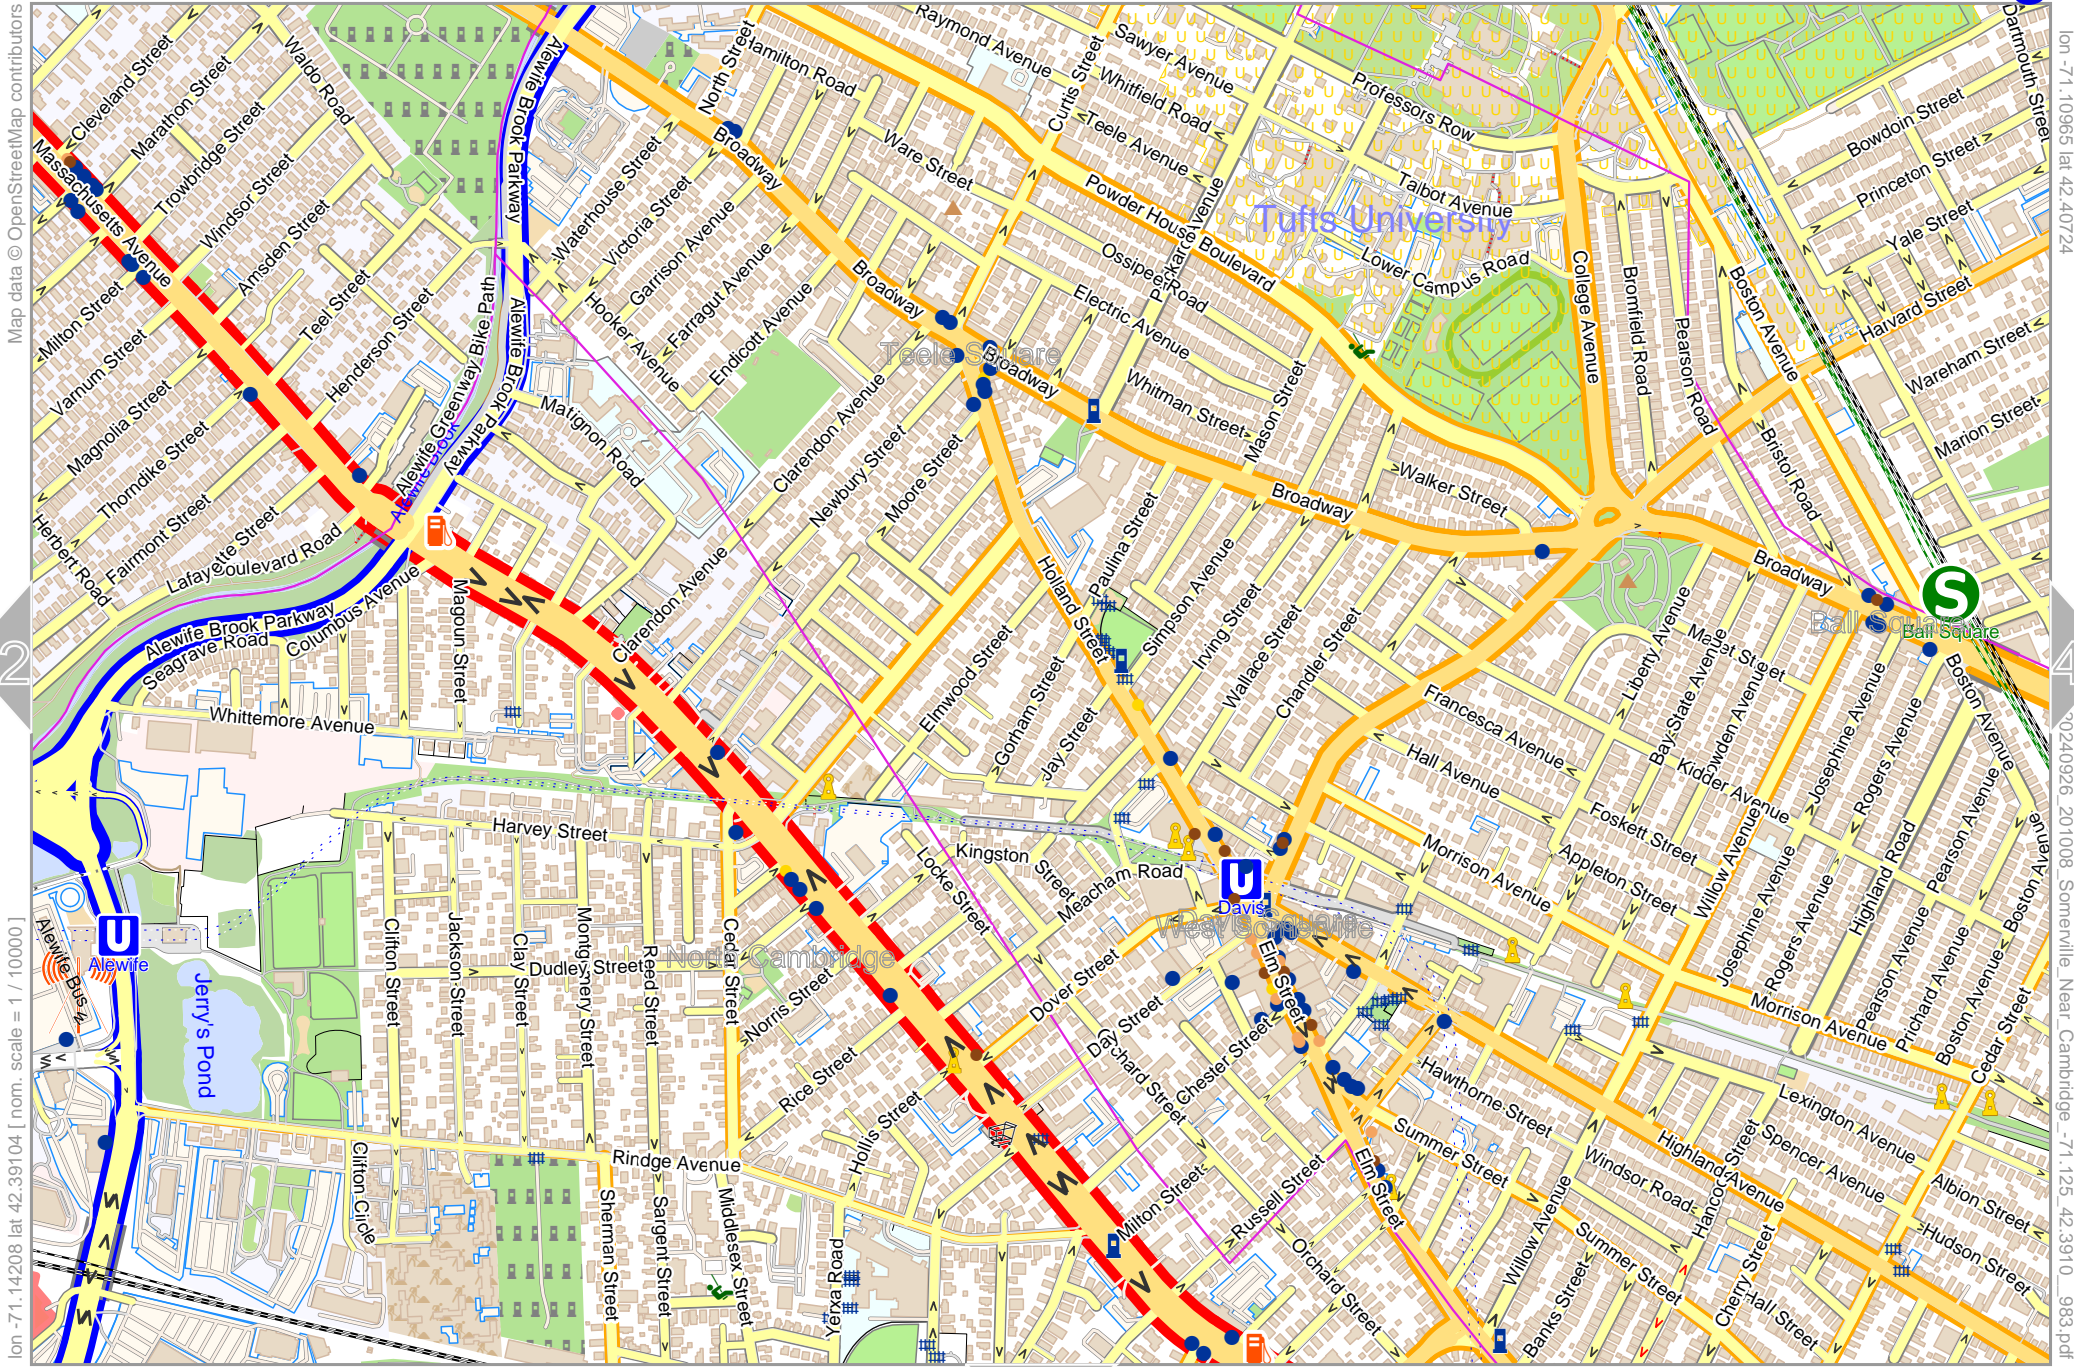

Somerville Near Cambridge

lon -71.07723 lat 42.40724

lon -71.17451 lat 42.37483
[nom. scale = 1 / 30000]

Somerville Near Cambridge

Map data © OpenStreetMap contributors

lon -71.17451 lat 42.39104 [nom. scale = 1 / 10000]

lon -71.14208 lat 42.40724

20240926_201008_Somerville_Near_Cambridge_-71.125_42.3910_983.pdf

0 100 m 1000 m

Somerville Near Cambridge

Map data © OpenStreetMap contributors

lon -71.14208 lat 42.39104 [nom. scale = 1 / 10000]

lon -71.10965 lat 42.40724

20240926_201008_Somerville_Near_Cambridge_-71.125_42.3910_983.pdf

0 100 m 1000 m

Somerville Near Cambridge

Map data © OpenStreetMap contributors

lon -71.10965 lat 42.39104 [nom. scale = 1 / 10000]

lon -71.07723 lat 42.40724

pdfmap: 20240926_201008_Somerville_Near_Cambridge_-71.125_42.3910_983.pdf

0 100 m 1000 m

Somerville Near Cambridge

top

Map data © OpenStreetMap contributors

lon -71.17451 lat 42.37483 [nom. scale = 1 / 100000]