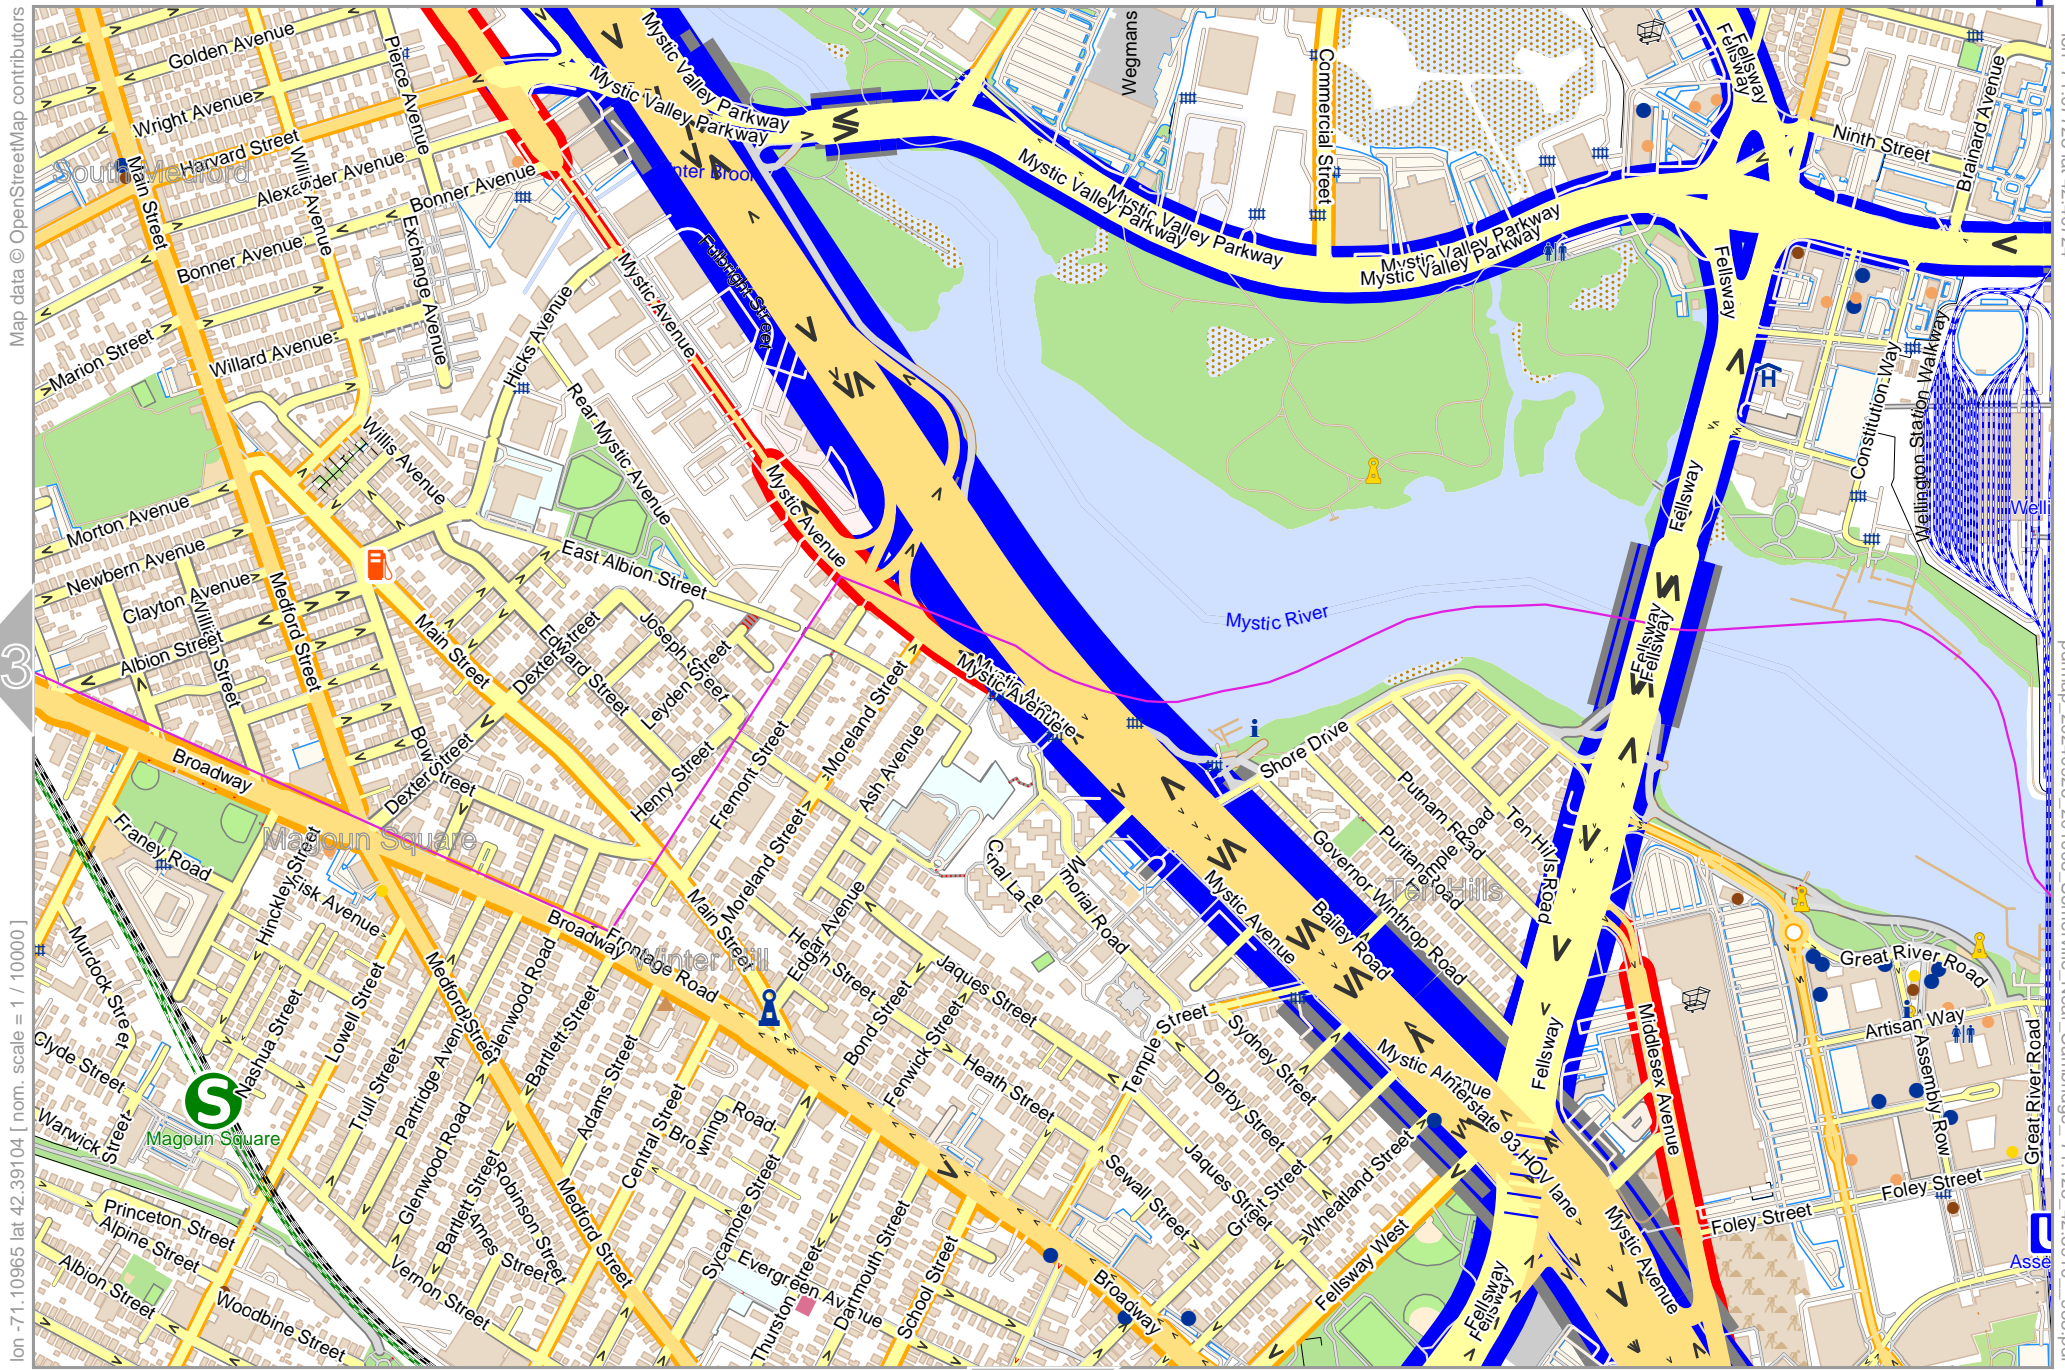

Somerville Near Cambridge

lon -71.07723 lat 42.40724

lon -71.17451 lat 42.37483
[nom. scale = 1 / 30000]

Somerville Near Cambridge

Map data © OpenStreetMap contributors

lon -71.17451 lat 42.39104 [nom. scale = 1 / 10000]

lon -71.14208 lat 42.40724

20240926_201008_Somerville_Near_Cambridge_-71.125_42.3910_983.pdf

0 100 m 1000 m

Somerville Near Cambridge

Map data © OpenStreetMap contributors

lon -71.14208 lat 42.39104 [nom. scale = 1 / 10000]

lon -71.10965 lat 42.40724

20240926_201008_Somerville_Near_Cambridge_-71.125_42.3910_983.pdf

0 100 m 1000 m

Somerville Near Cambridge

Map data © OpenStreetMap contributors

lon -71.10965 lat 42.39104 [nom. scale = 1 / 10000]

lon -71.07723 lat 42.40724

pdfmap: 20240926_201008_Somerville_Near_Cambridge_-71.125_42.3910_983.pdf

0 100 m 1000 m

Somerville Near Cambridge

top

Map data © OpenStreetMap contributors

lon -71.17451 lat 42.37483 [nom. scale = 1 / 100000]