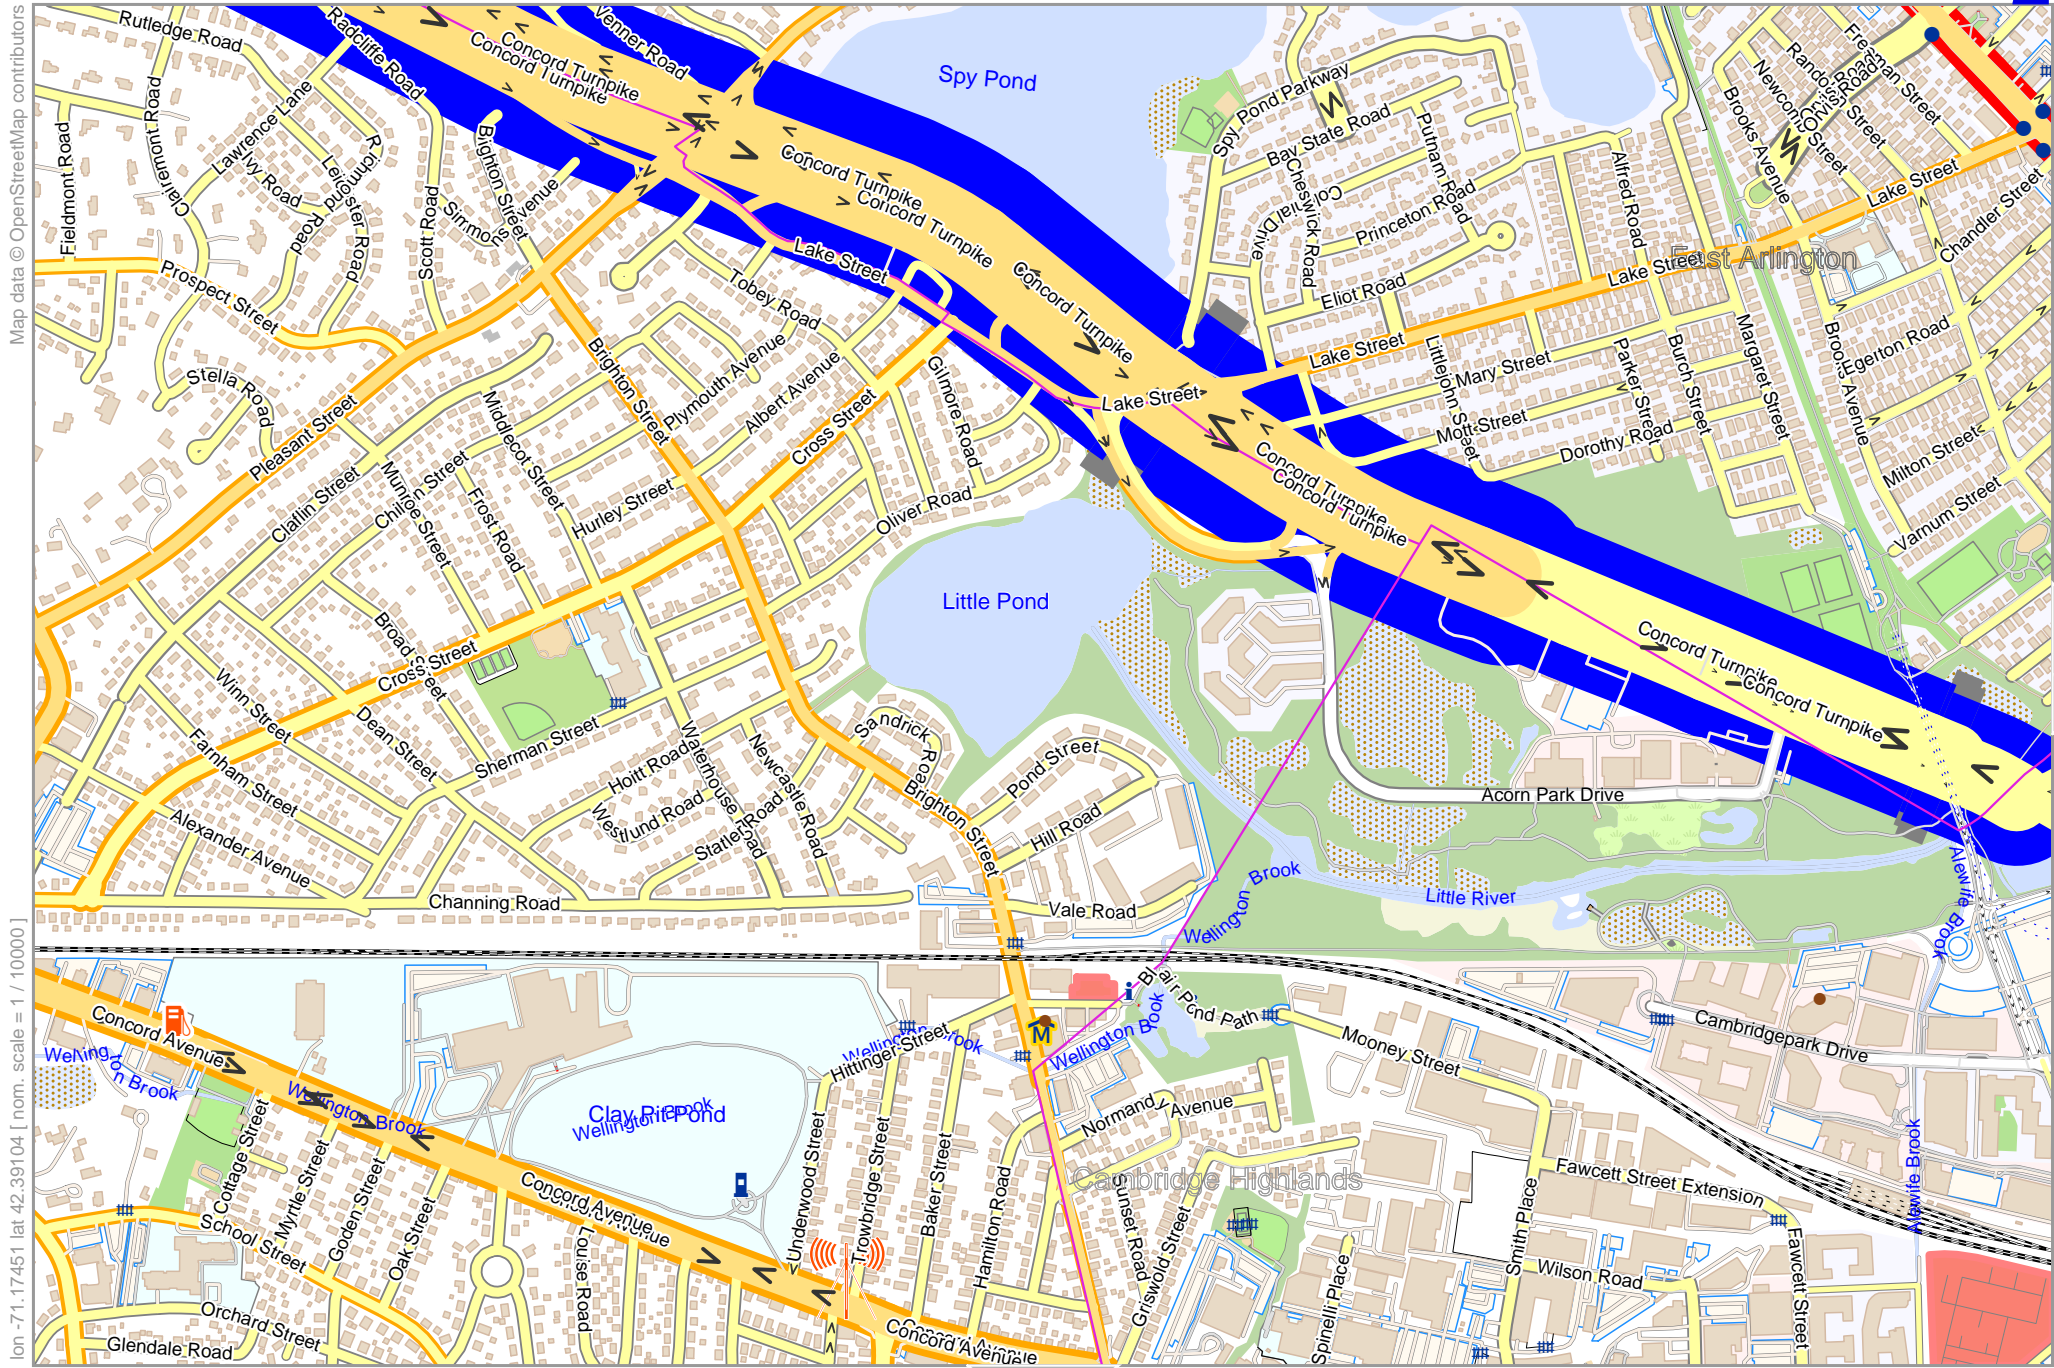

Somerville Near Cambridge

lon -71.07723 lat 42.40724

lon -71.17451 lat 42.37483
[nom. scale = 1 / 30000]

Somerville Near Cambridge

Map data © OpenStreetMap contributors

lon -71.17451 lat 42.39104 [nom. scale = 1 / 10000]

lon -71.14208 lat 42.40724

20240926_201008_Somerville_Near_Cambridge_-71.125_42.3910_983.pdf

0 100 m 1000 m

Somerville Near Cambridge

Map data © OpenStreetMap contributors

lon -71.14208 lat 42.39104 [nom. scale = 1 / 10000]

lon -71.10965 lat 42.40724

20240926_201008_Somerville_Near_Cambridge_-71.125_42.3910_983.pdf

0 100 m 1000 m

Somerville Near Cambridge

Map data © OpenStreetMap contributors

lon -71.10965 lat 42.39104 [nom. scale = 1 / 10000]

lon -71.07723 lat 42.40724

pdfmap: 20240926_201008_Somerville_Near_Cambridge_-71.125_42.3910_983.pdf

0 100 m 1000 m

Somerville Near Cambridge

top

Map data © OpenStreetMap contributors

lon -71.17451 lat 42.37483 [nom. scale = 1 / 100000]