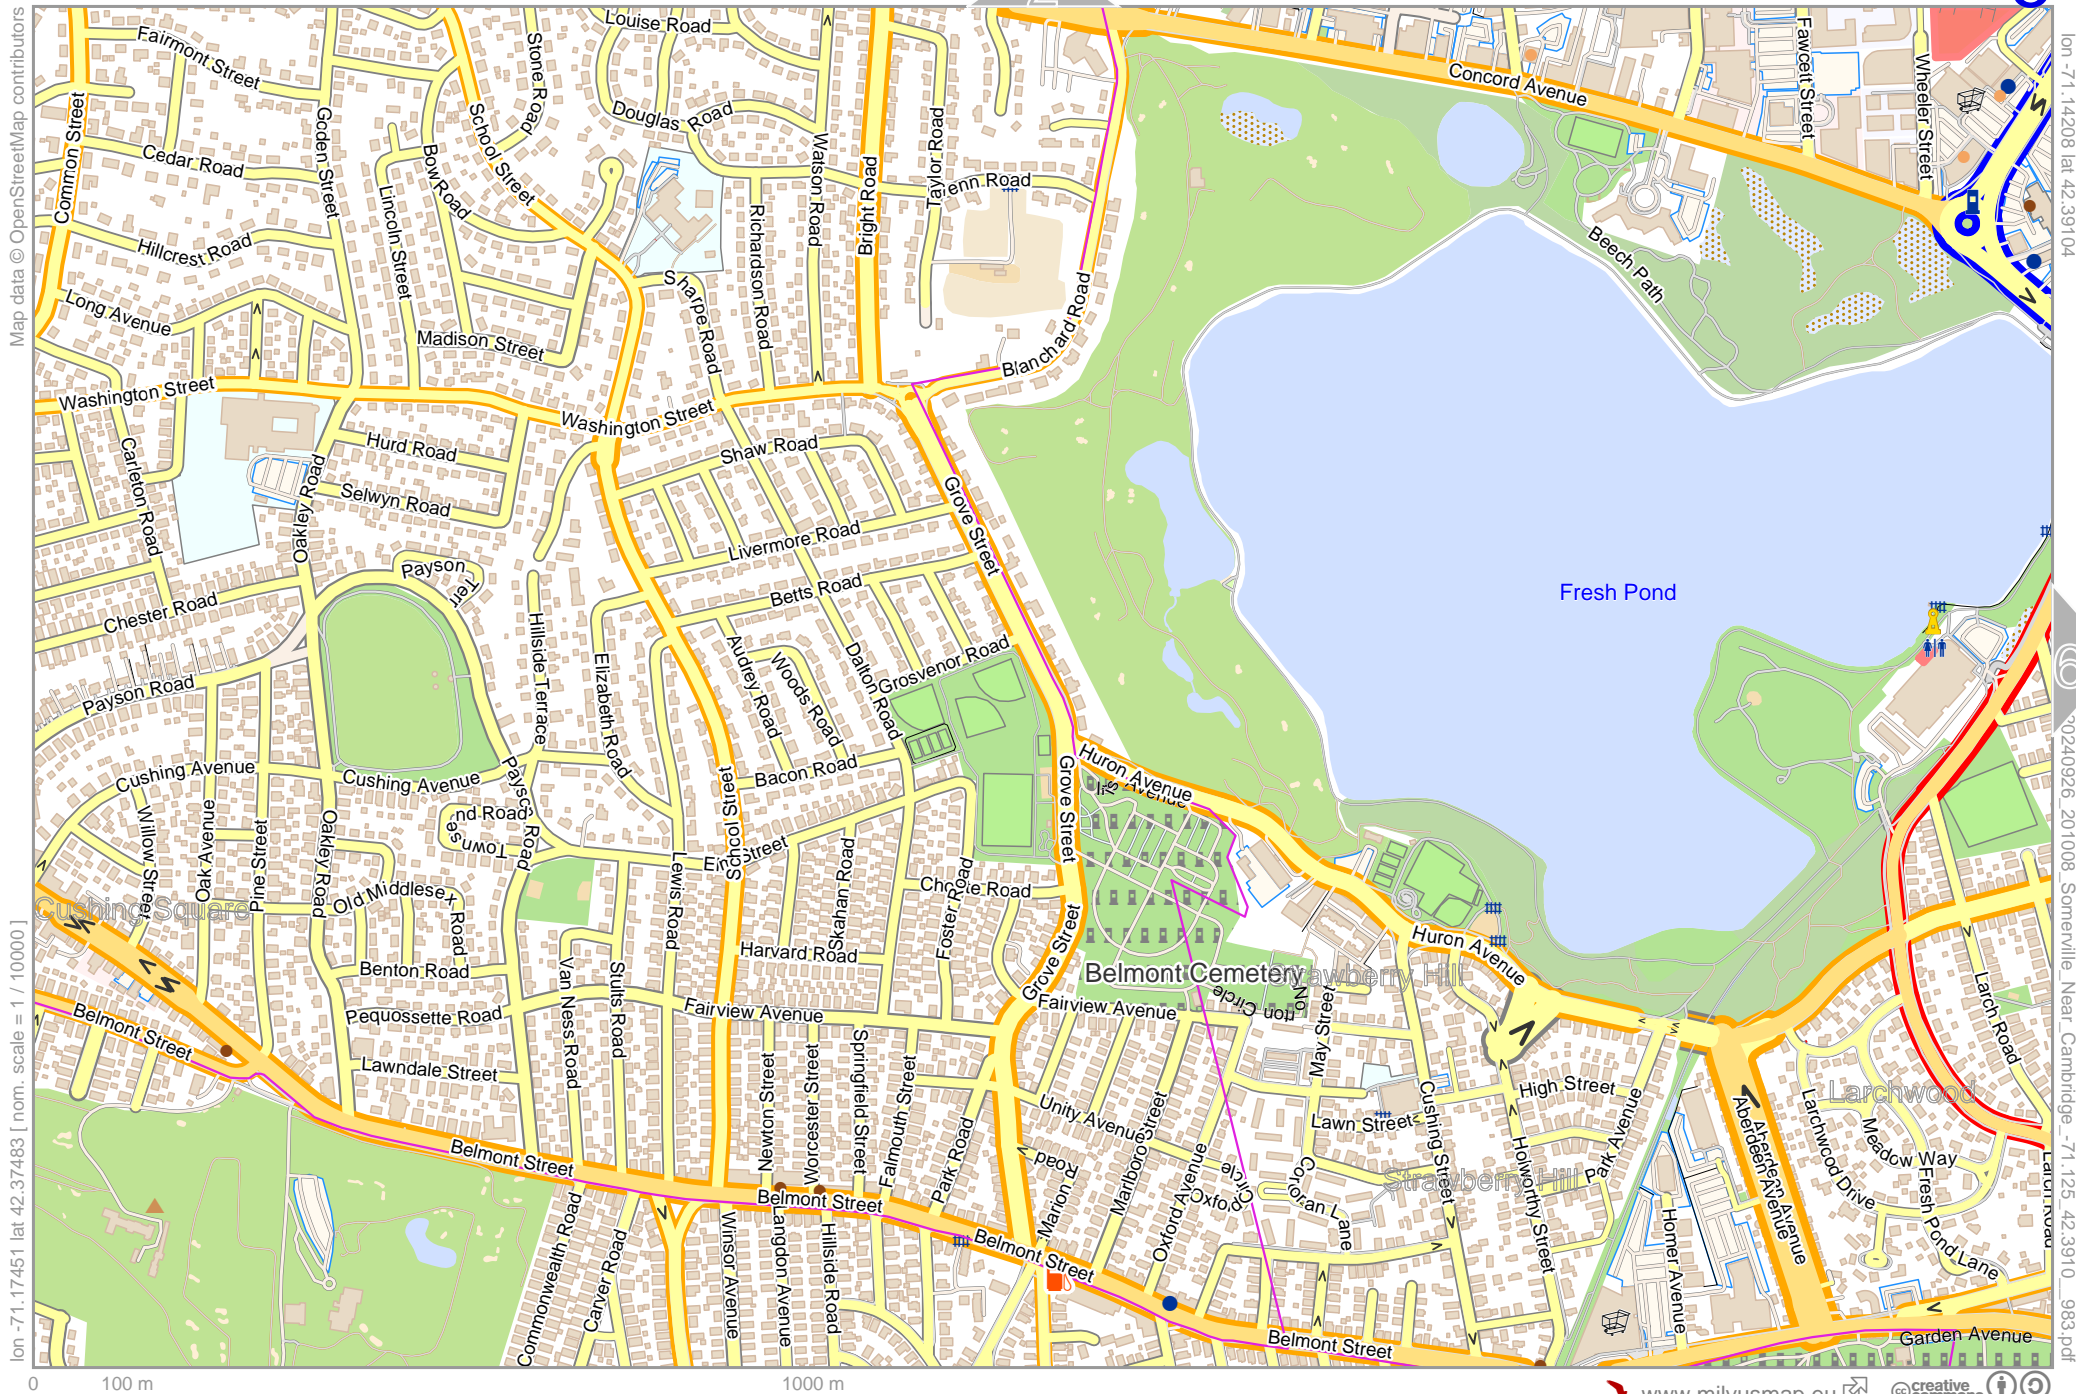

lon -71.14208 lat 42.40724

20240926_201008_Somerville_Near_Cambridge_-71.125_42.3910_983.pdf

0 100 m 1000 m

Somerville Near Cambridge

Map data © OpenStreetMap contributors

lon -71.14208 lat 42.39104 [nom. scale = 1 / 10000]

lon -71.10965 lat 42.40724

20240926_201008_Somerville_Near_Cambridge_-71.125_42.3910_983.pdf

0 100 m 1000 m

Somerville Near Cambridge

Map data © OpenStreetMap contributors

lon -71.10965 lat 42.39104 [nom. scale = 1 / 10000]

lon -71.07723 lat 42.40724

pdfmap: 20240926_201008_Somerville_Near_Cambridge_-71.125_42.3910_983.pdf

0 100 m 1000 m

Somerville Near Cambridge

top

Map data © OpenStreetMap contributors

lon -71.17451 lat 42.37483 [nom. scale = 1 / 100000]

lon -71.14208 lat 42.39104

20240926_201008_Somerville_Near_Cambridge_-71.125_42.3910_983.pdf

0 100 m 1000 m

Somerville Near Cambridge

lon -71.14208 lat 42.37483 [nom. scale = 1 / 10000]

lon -71.10965 lat 42.39104