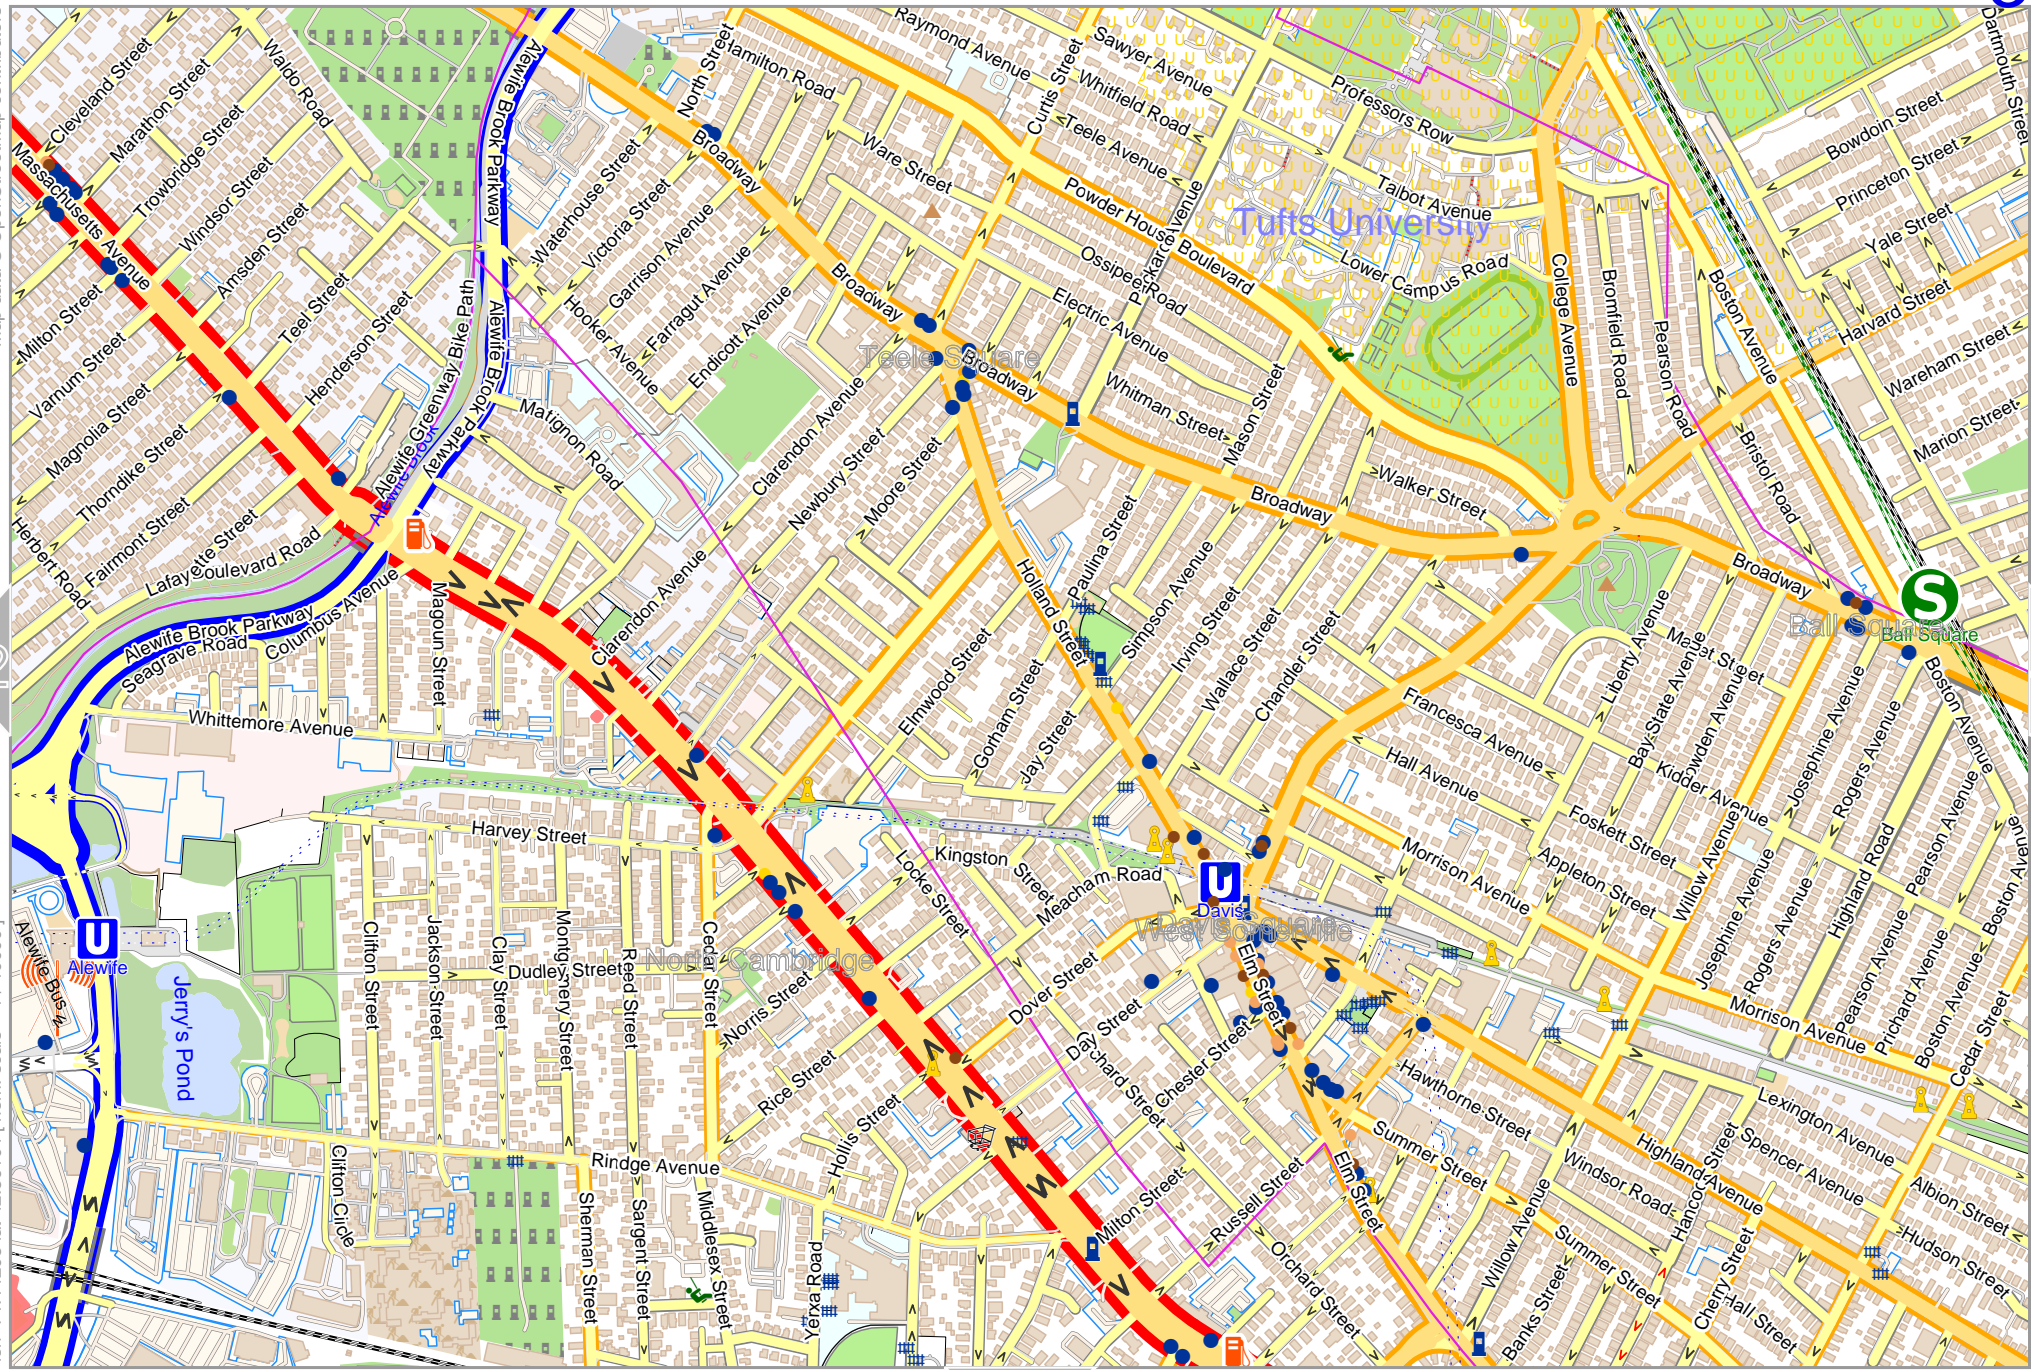

# Somerville Near Cambridge

Map data © OpenStreetMap contributors

lon -71.17451 lat 42.39104 [nom. scale = 1 / 10000]

lon -71.14208 lat 42.40724

20240926\_201006\_Somerville\_Near\_Cambridge\_-71.125\_42.3910\_936.pdf

# Somerville Near Cambridge

Map data © OpenStreetMap contributors

lon -71.14208 lat 42.39104 [nom. scale = 1 / 10000]

lon -71.10965 lat 42.40724

20240926\_201006\_Somerville\_Near\_Cambridge\_-71.125\_42.3910\_936.pdf

# Somerville Near Cambridge

Map data © OpenStreetMap contributors

lon -71.10965 lat 42.39104 [nom. scale = 1 / 10000]

lon -71.07723 lat 42.40724

pdfmap: 20240926: 201006: Somerville, Near Cambridge -71.125 42.3910 936.pdf

# Somerville Near Cambridge

Map data © OpenStreetMap contributors

lon -71.10965 lat 42.37483 [nom. scale = 1 / 100000]

lon -71.07723 lat 42.39104

pdfmap, 20240926, 20/1006, Somerville, Near Cambridge, -71.125, 42.3910, 936.pdf