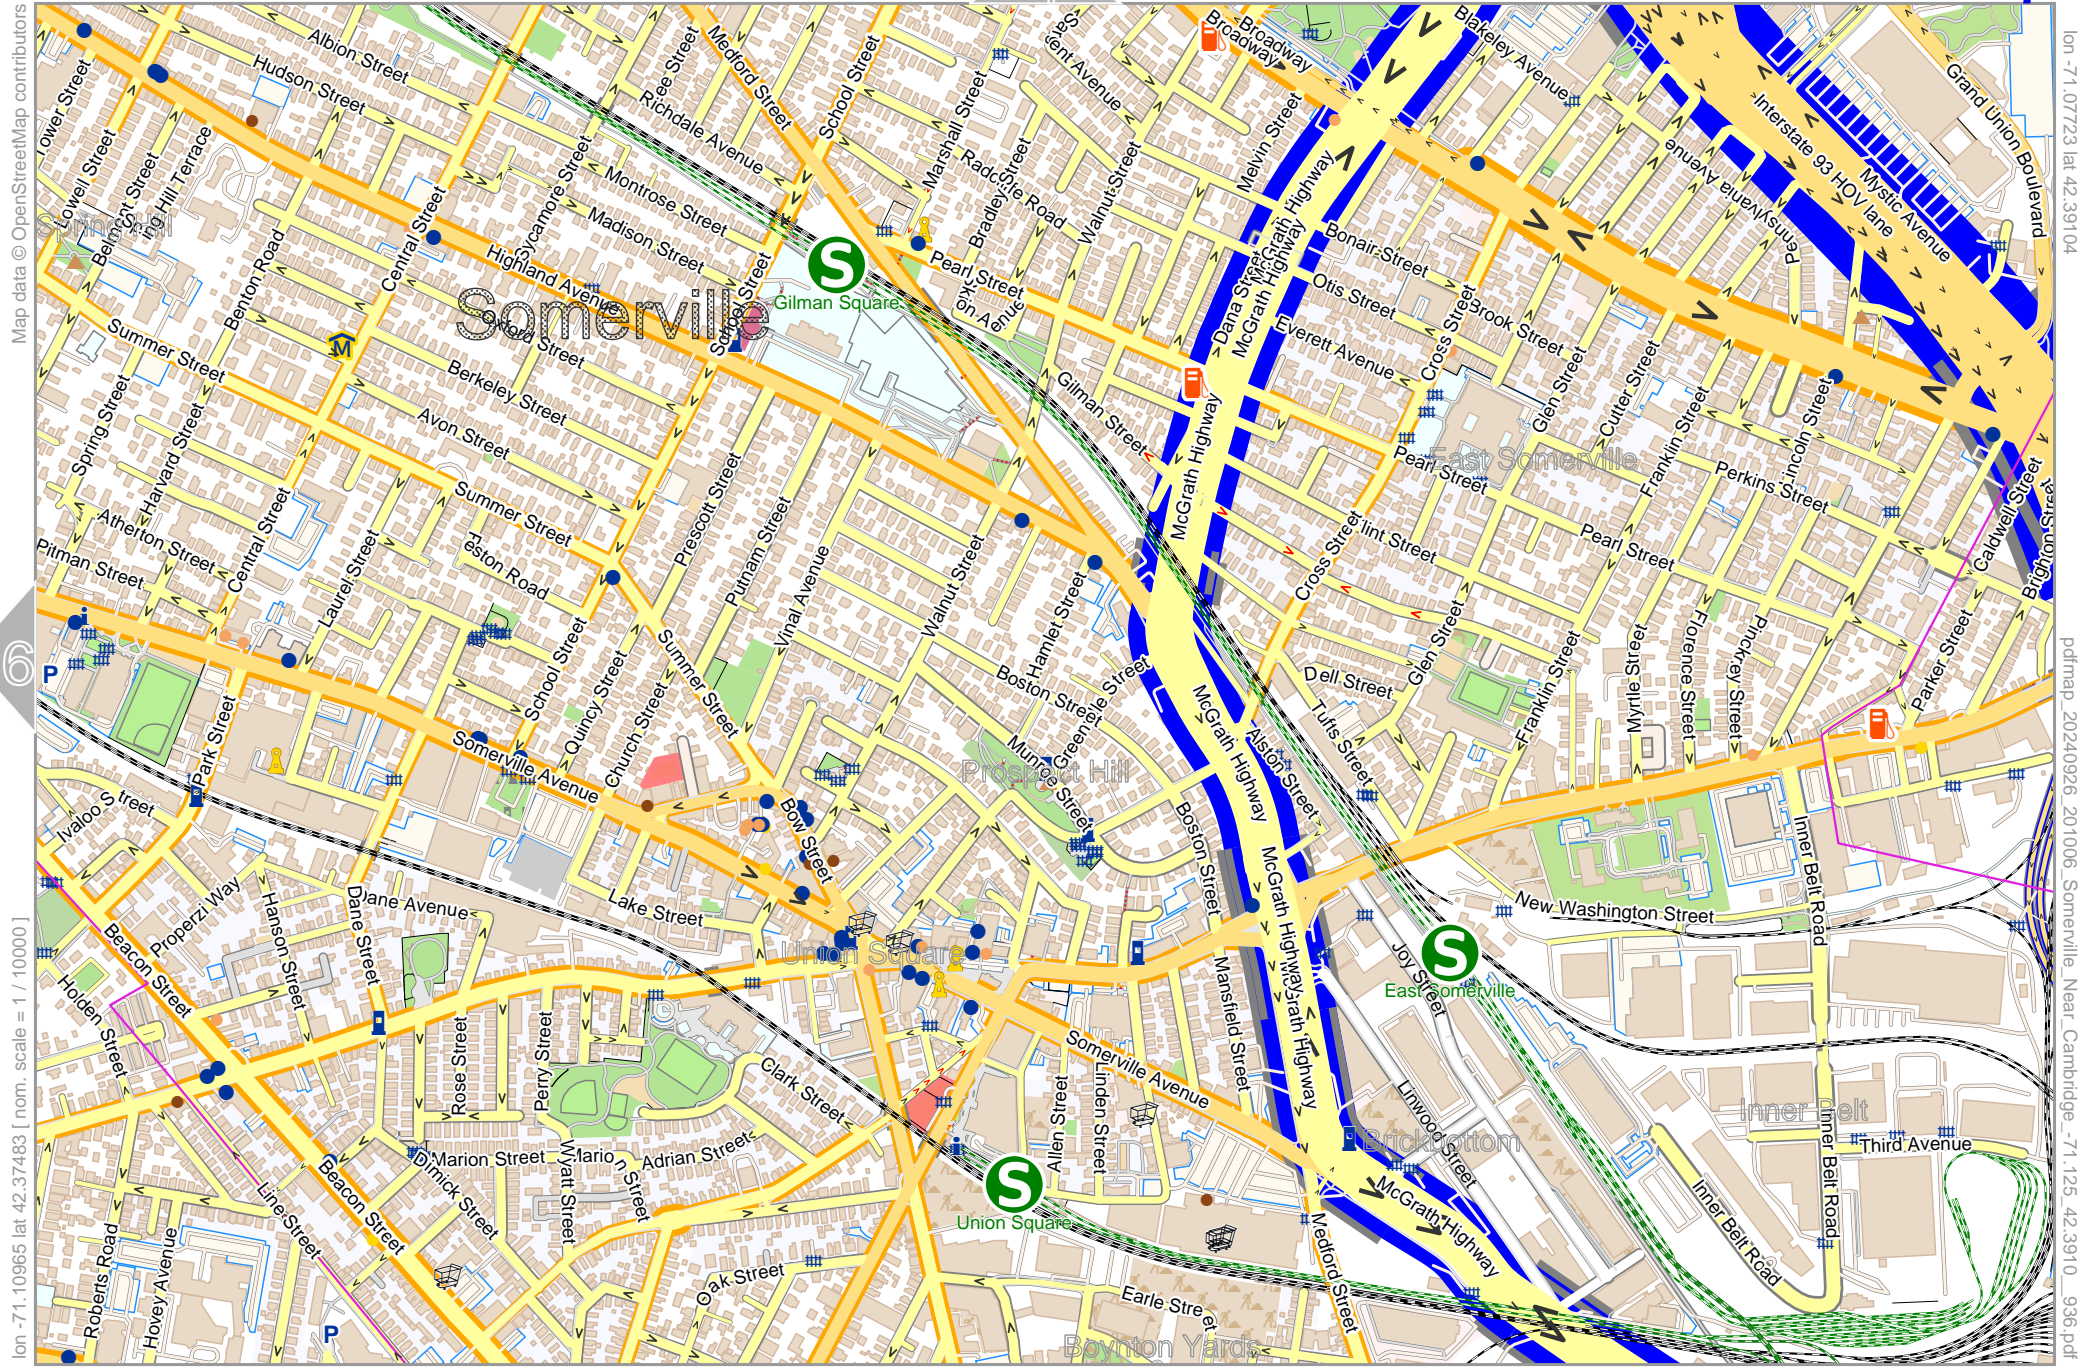

# Somerville Near Cambridge

lon -71.14208 lat 42.37483 [nom. scale = 1 / 10000]

lon -71.10965 lat 42.39104

20240926\_201006\_Somerville\_Near\_Cambridge\_-71.125\_42.3910\_936.pdf

0 100 m 1000 m

# Somerville Near Cambridge

Map data © OpenStreetMap contributors

lon -71.10965 lat 42.37483 [nom. scale = 1 / 100000]

lon -71.07723 lat 42.39104

pdfmap, 20240926, 20/1006, Somerville, Near Cambridge, -71.125, 42.3910, 936.pdf