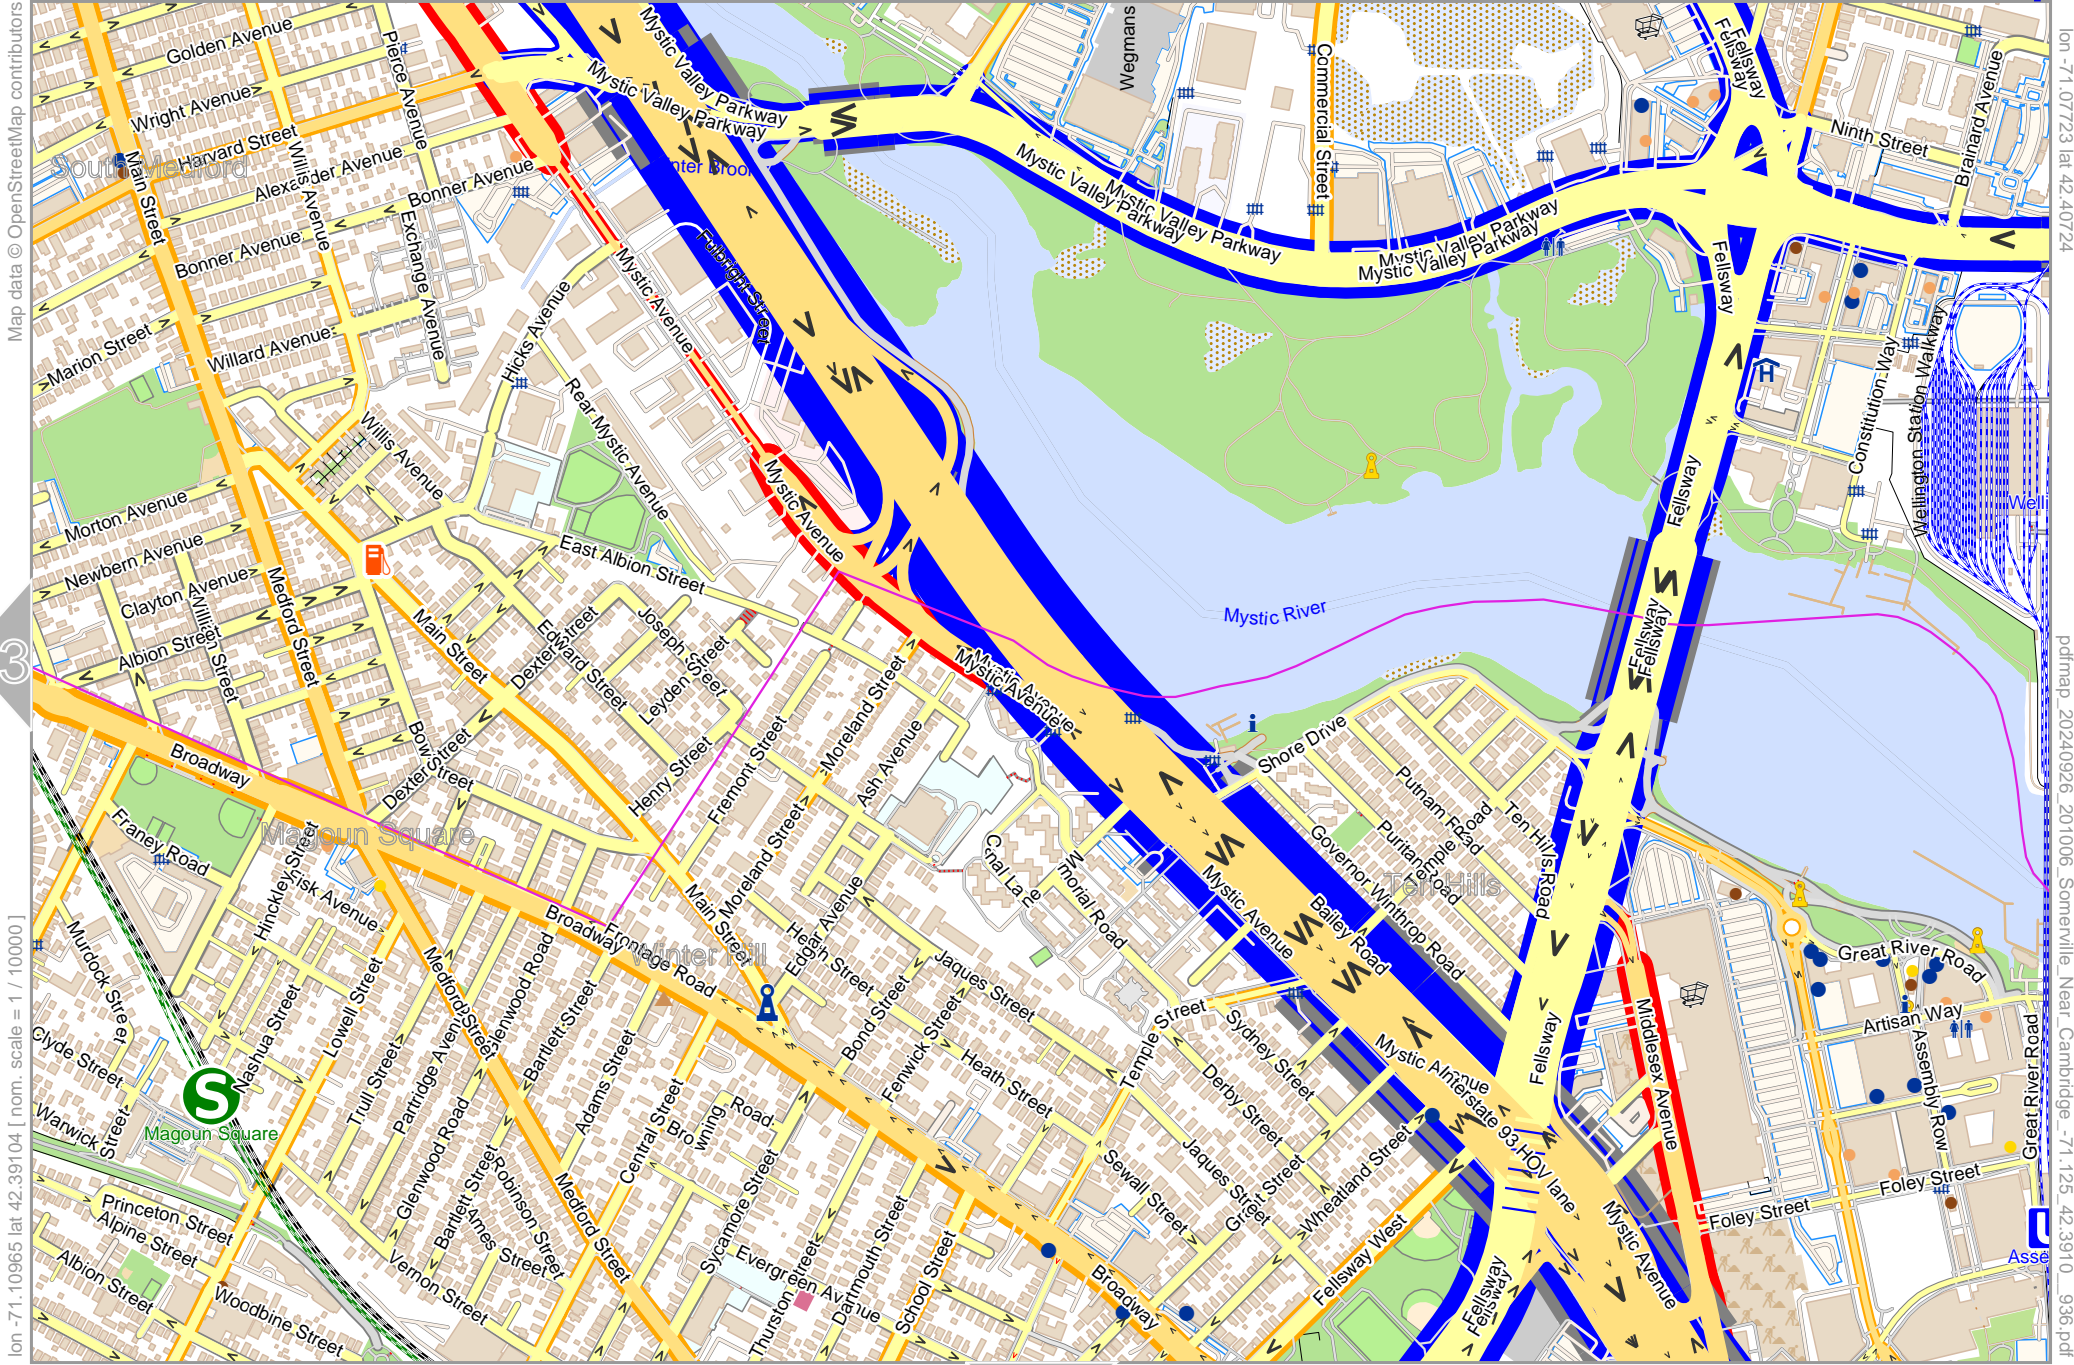

Somerville Near Cambridge

Map data © OpenStreetMap contributors

lon -71.10965 lat 42.39104 [nom. scale = 1 / 10000]

lon -71.07723 lat 42.40724

pdfmap: 20240926: 201006: Somerville, Near Cambridge -71.125 42.3910 936.pdf

0 100 m 1000 m