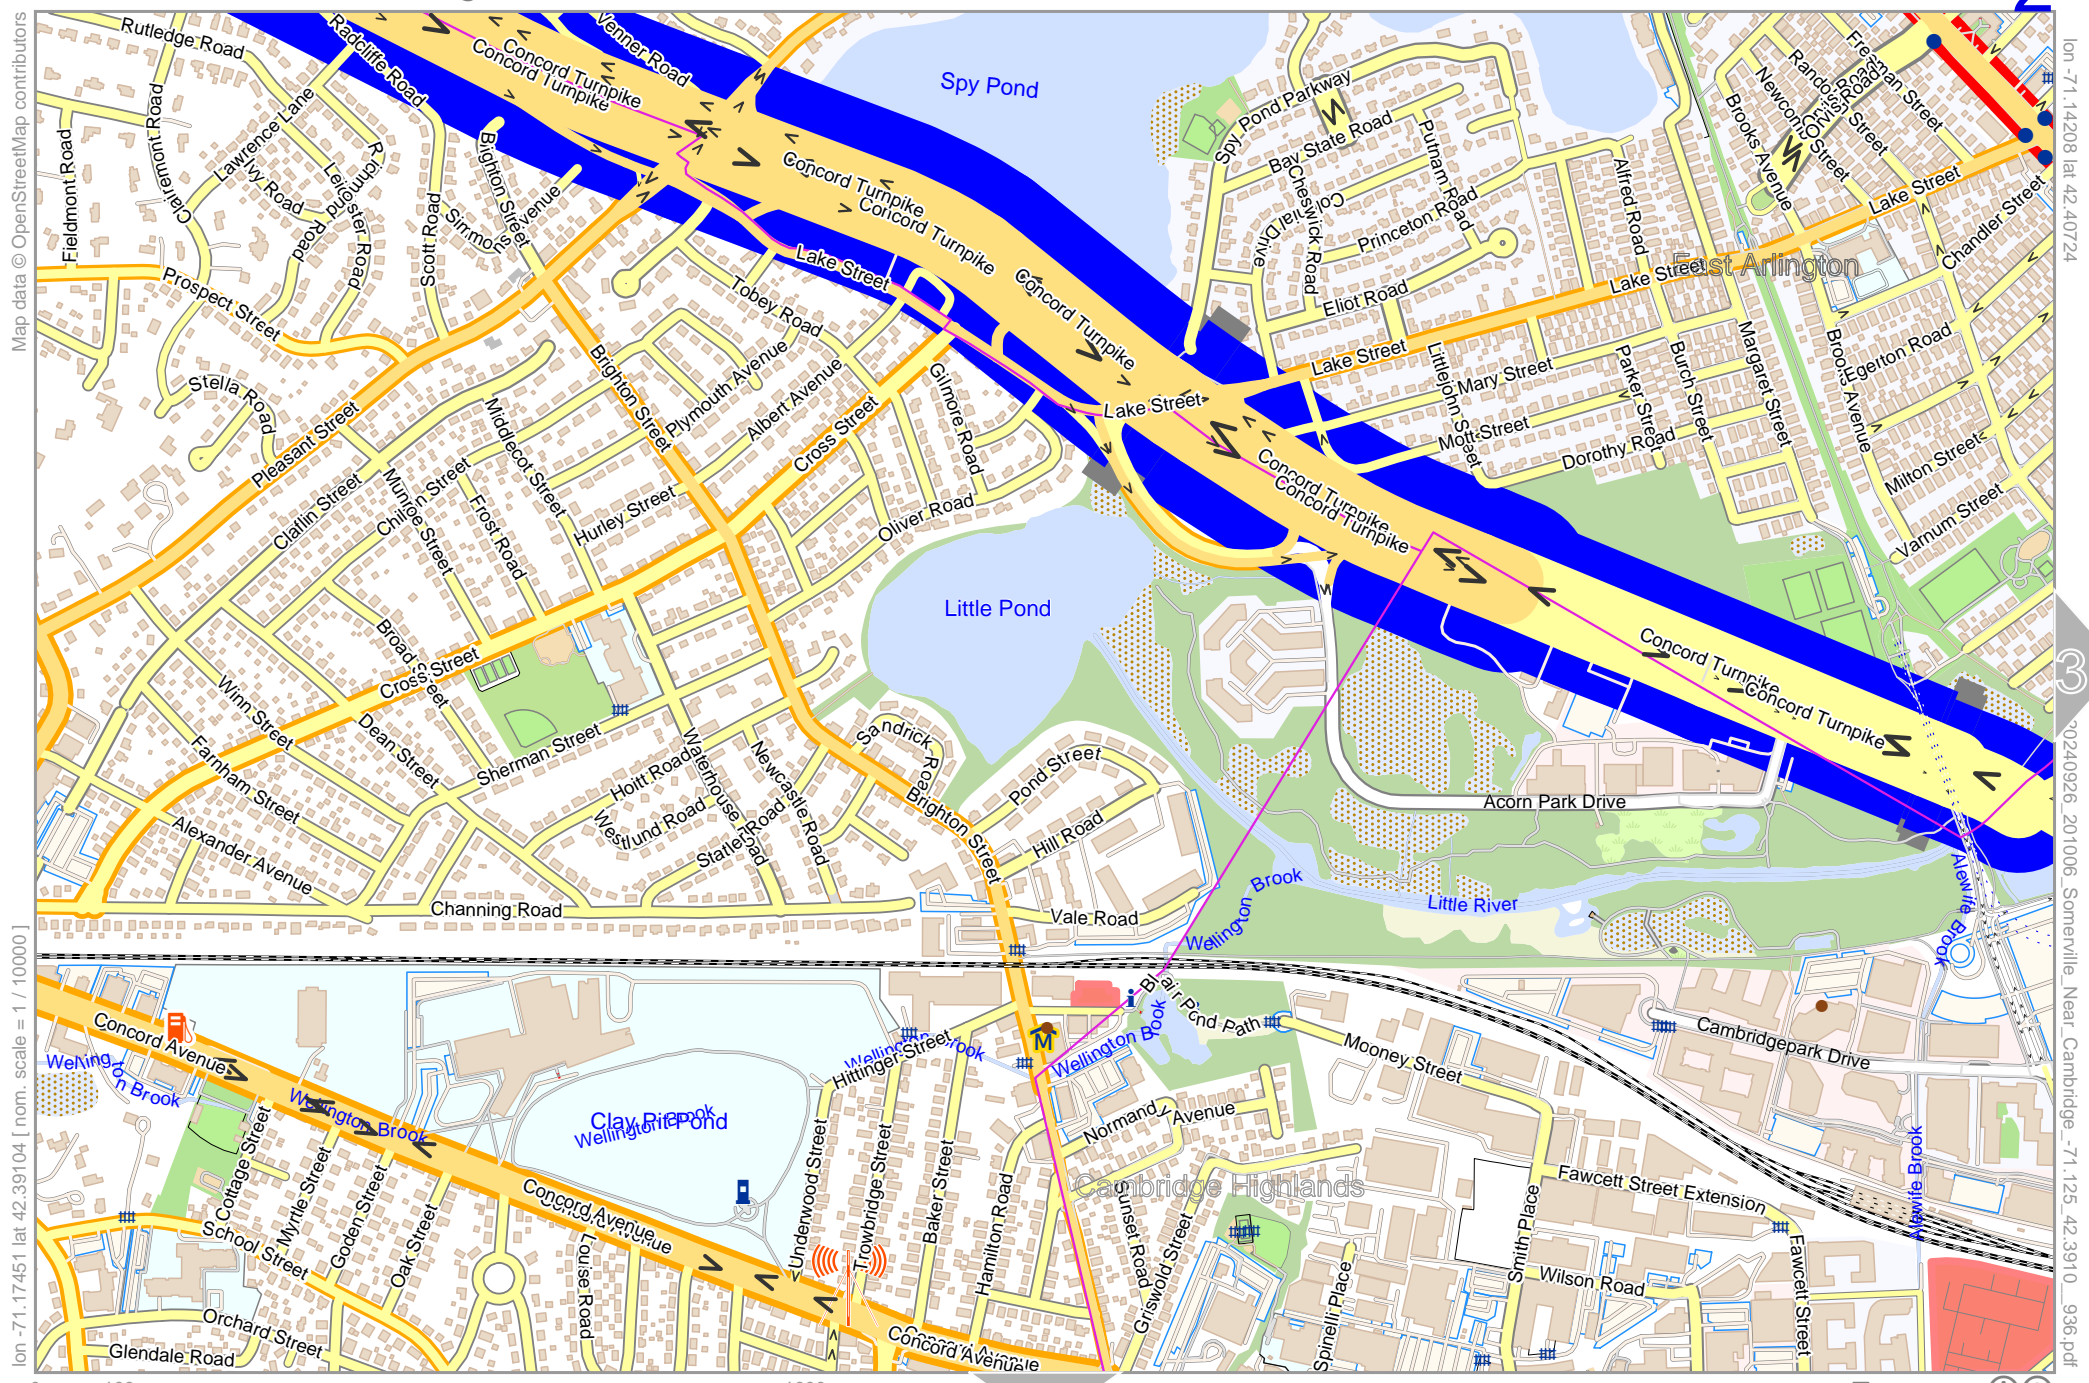

# Somerville Near Cambridge

lon -71.07723 lat 42.40724

Map data © OpenStreetMap contributors

pdfmap 20240926 201006 Somerville Near Cambridge -71.125 42.3910 936.pdf

lon -71.17451 lat 42.37483  
[ nom. scale = 1 / 30000 ]

# Somerville Near Cambridge

Map data © OpenStreetMap contributors

lon -71.17451 lat 42.39104 [nom. scale = 1 / 10000]

lon -71.14208 lat 42.40724

20240926\_201006\_Somerville\_Near\_Cambridge\_-71.125\_42.3910\_936.pdf

# Somerville Near Cambridge

Map data © OpenStreetMap contributors

lon -71.14208 lat 42.39104 [nom. scale = 1 / 10000]

lon -71.10965 lat 42.40724

20240926\_201006\_Somerville\_Near\_Cambridge\_-71.125\_42.3910\_936.pdf

# Somerville Near Cambridge

Map data © OpenStreetMap contributors

lon -71.10965 lat 42.37483 [nom. scale = 1 / 100000]

lon -71.07723 lat 42.39104

pdfmap, 20240926, 20/1006, Somerville, Near Cambridge, -71.125, 42.3910, 936.pdf