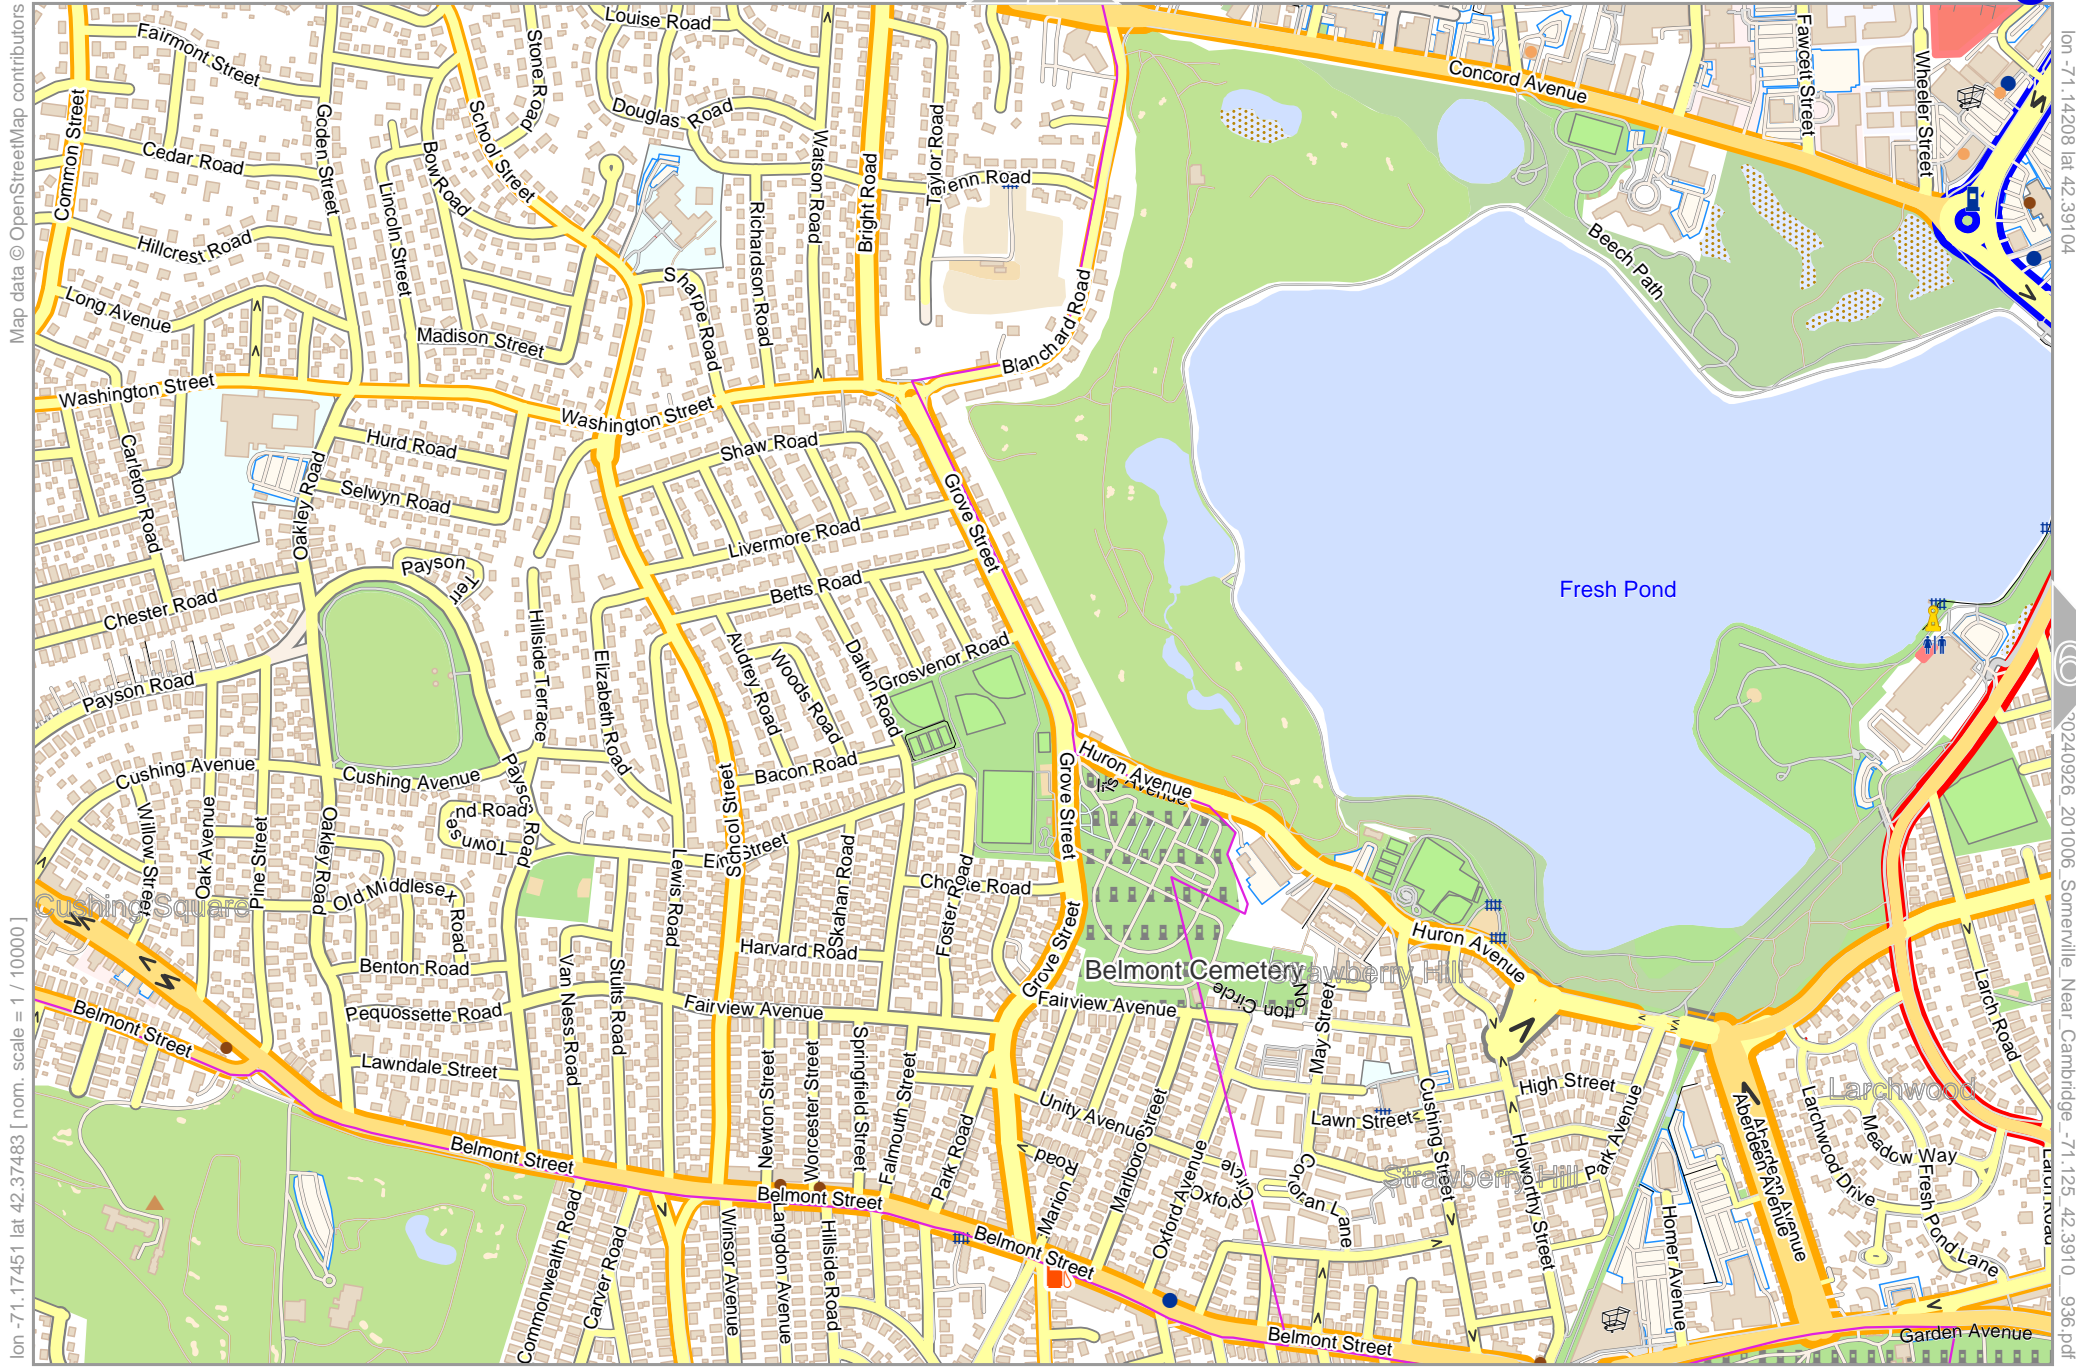

# Somerville Near Cambridge

Map data © OpenStreetMap contributors

lon -71.10965 lat 42.39104 [nom. scale = 1 / 10000]

lon -71.07723 lat 42.40724

pdfmap: 20240926: 201006: Somerville, Near Cambridge -71.125 42.3910 936.pdf

# Somerville Near Cambridge

Map data © OpenStreetMap contributors

lon -71.17451 lat 42.37483 [nom. scale = 1 / 10000]

lon -71.14208 lat 42.39104

20240926\_201006\_Somerville\_Near\_Cambridge\_-71.125\_42.3910\_936.pdf