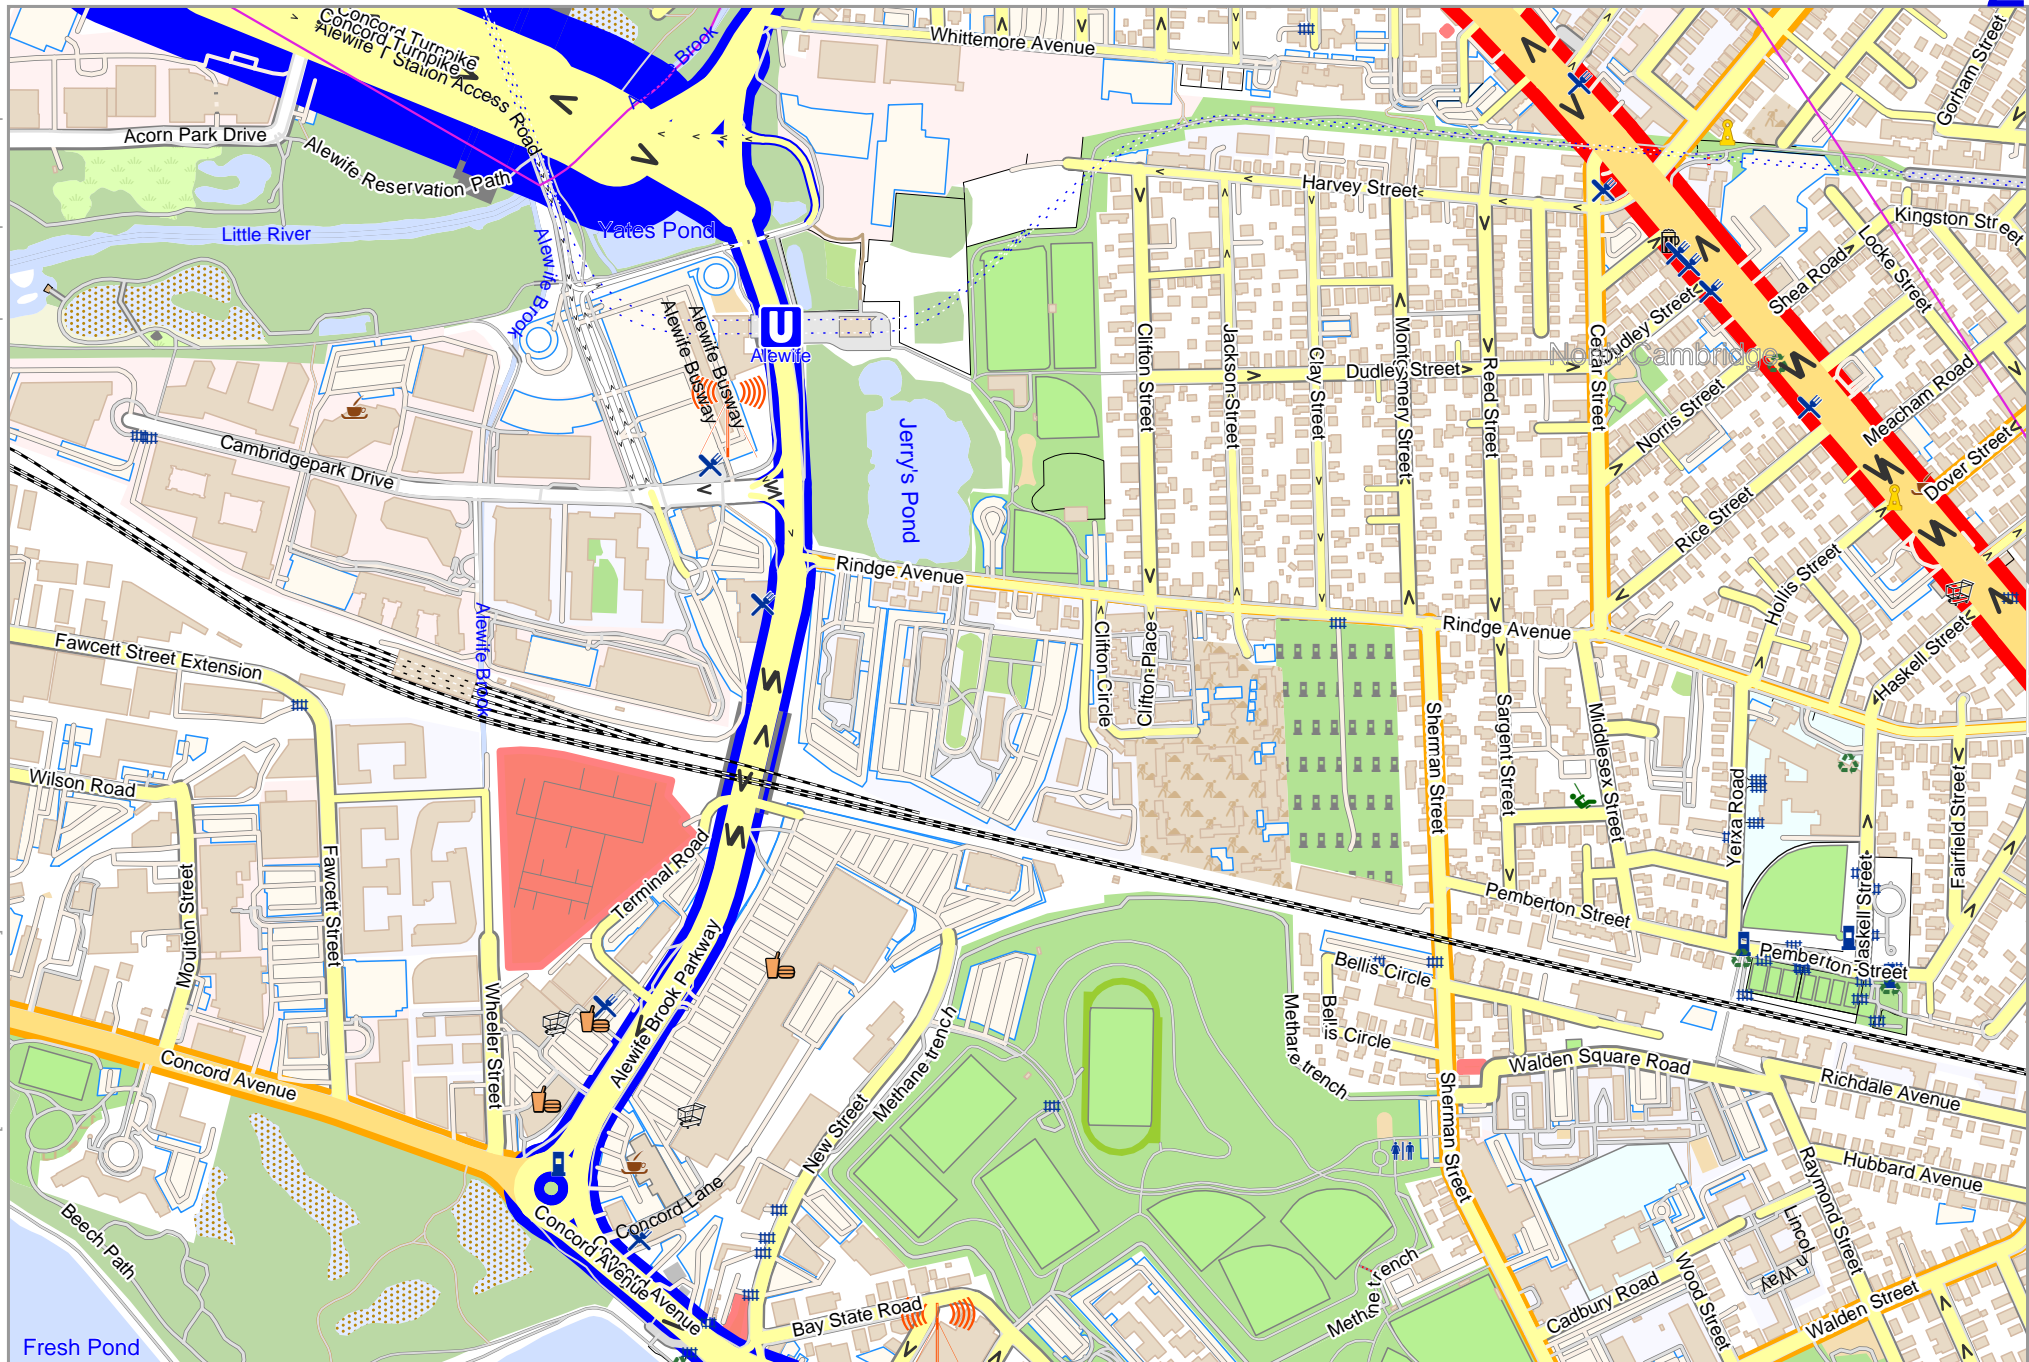

Somerville Near Cambridge

lon -71.07703 lat 42.39901

Map data © OpenStreetMap contributors

pdfmap 20240926 183940 Somerville Near Cambridge -71.113 42.3868 223.pdf

lon -71.14999 lat 42.37470
[nom. scale = 1 / 22500]

Somerville Near Cambridge

Map data © OpenStreetMap contributors

lon -71.14999 lat 42.38685 [nom. scale = 1/75000]

lon -71.12567 lat 42.39901
20240926_183940_Somerville_Near_Cambridge_-71.113_42.3868_223.pdf

0 100 m 700 m

Somerville Near Cambridge

Map data © OpenStreetMap contributors

lon -71.12567 lat 42.38685 [nom. scale = 1 / 7500]

lon -71.10135 lat 42.39901

lon -71.10135 lat 42.39901

0 100 m 700 m

Somerville Near Cambridge

Map data © OpenStreetMap contributors

lon -71.10135 lat 42.37470 [nom. scale = 1 / 75000]

lon -71.07703 lat 42.38695

pdfmap_20240926_183940_Somerville_Near_Cambridge_-71.113_42.3868_223.pdf