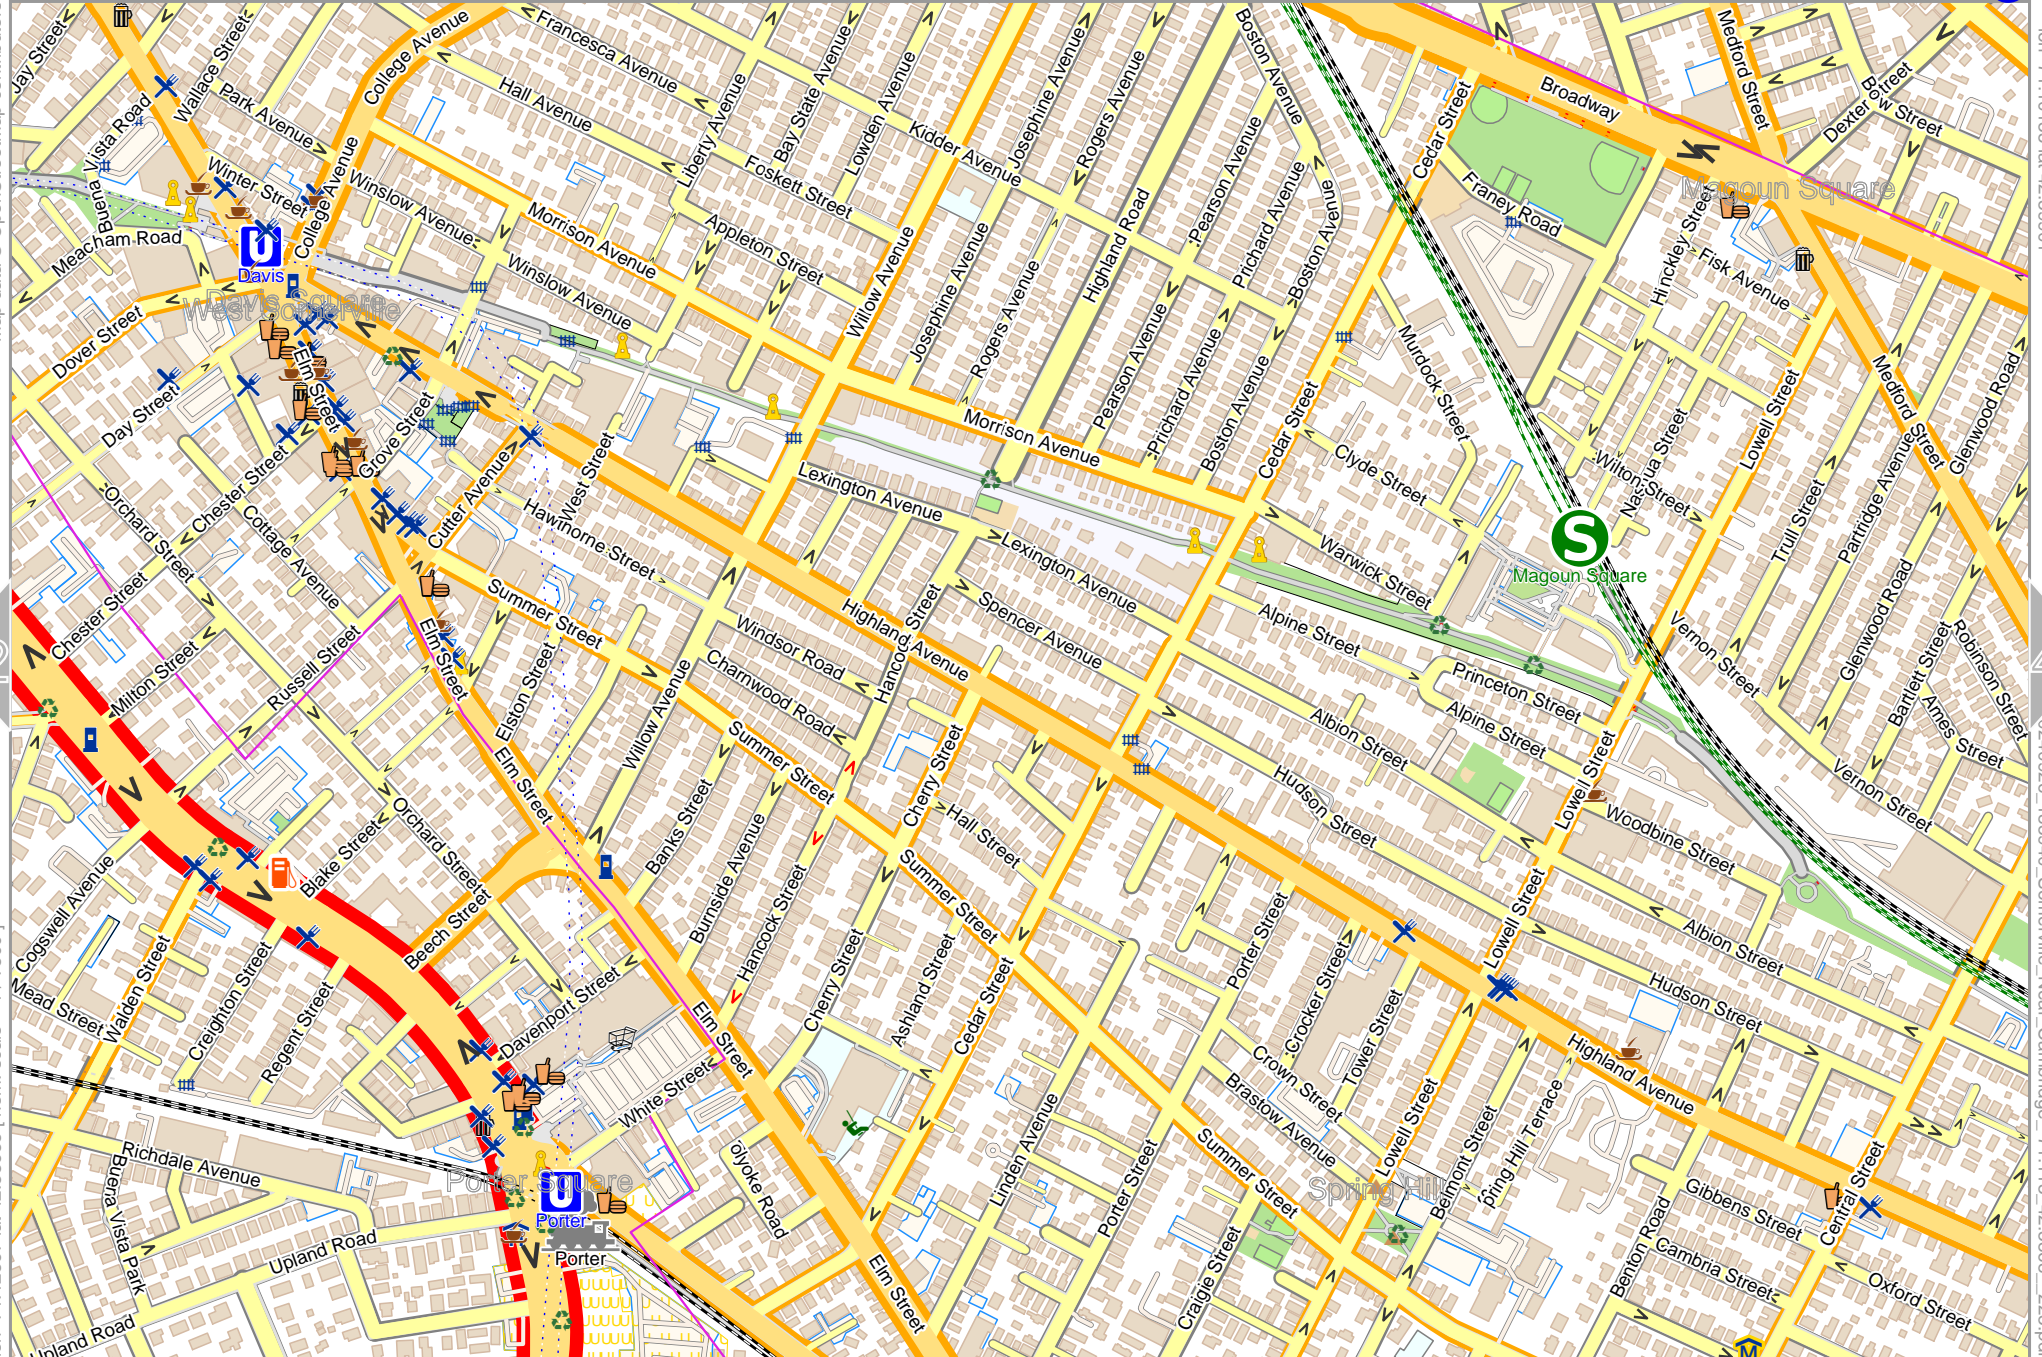

Somerville Near Cambridge

Map data © OpenStreetMap contributors

lon -71.14999 lat 42.38685 [nom. scale = 1/75000]

lon -71.12567 lat 42.39901
20240926_183940_Somerville_Near_Cambridge_-71.113_42.3868_223.pdf

0 100 m 700 m

Somerville Near Cambridge

Map data © OpenStreetMap contributors

lon -71.12567 lat 42.38685 [nom. scale = 1 / 7500]

lon -71.10135 lat 42.39901

lon -71.10135 lat 42.39901

0 100 m 700 m

Somerville Near Cambridge

Map data © OpenStreetMap contributors

lon -71.10135 lat 42.38685 [nom. scale = 1/7500]

lon -71.07703 lat 42.39901

pdfmap, 20240926, 183940, Somerville, Near, Cambridge, -71.113, 42.3868, 223.pdf

0 100 m 700 m

Map data © OpenStreetMap contributors

lon -71.10135 lat 42.37470 [nom. scale = 1 / 75000]

lon -71.07703 lat 42.38695

pdfmap_20240926_183940_Somerville_Near_Cambridge_-71.113_42.3868_223.pdf