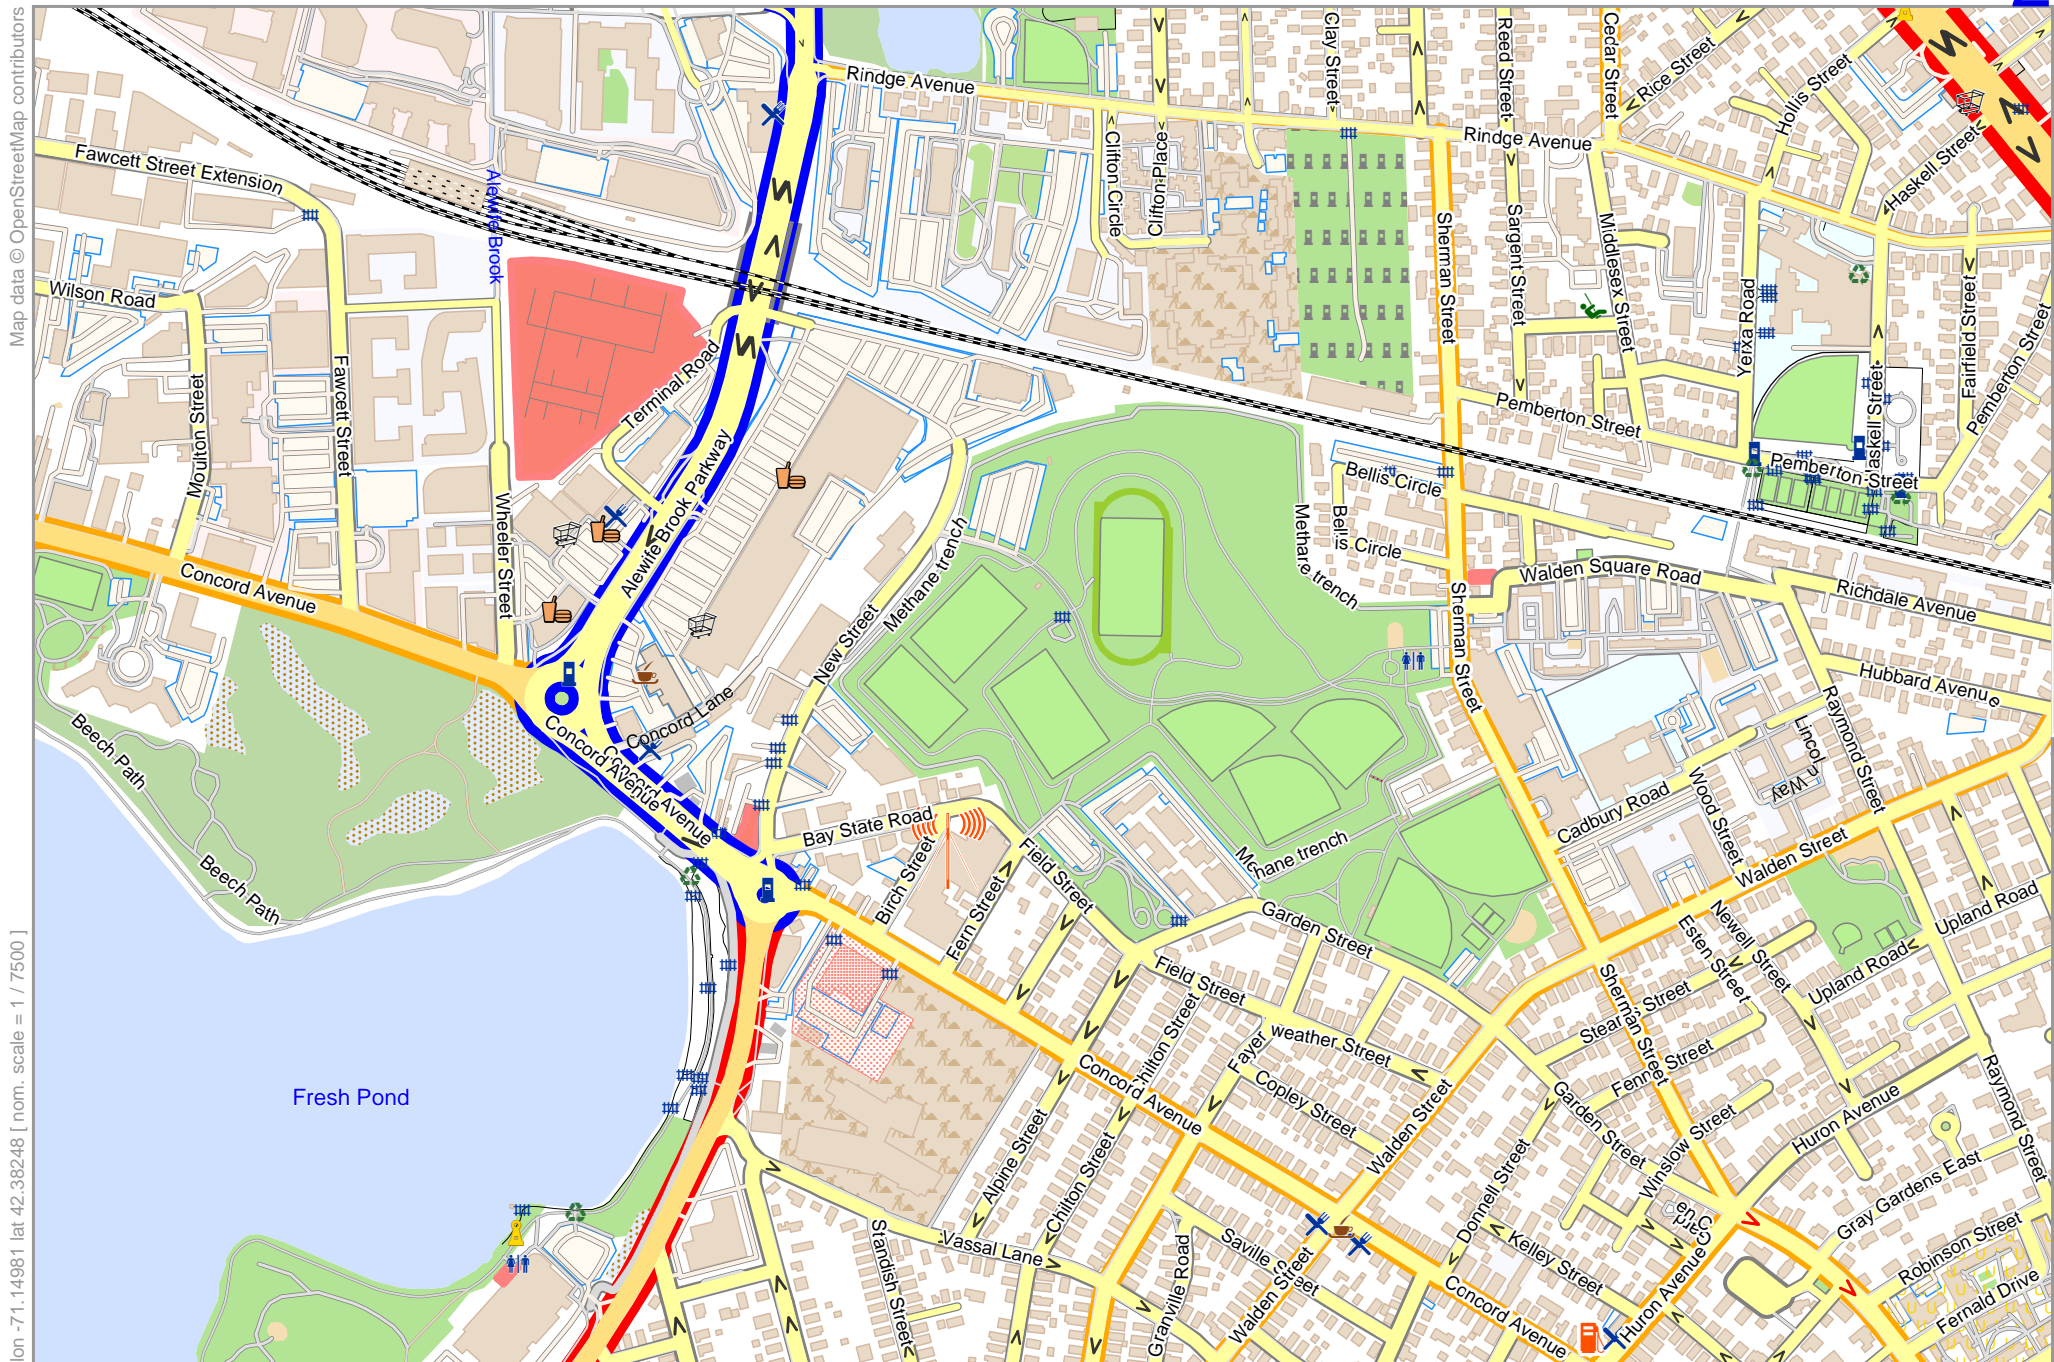

Somerville Near Cambridge

Map data © OpenStreetMap contributors

lon -71.14981 lat 42.38248 [nom. scale = 1 / 7500]

lon -71.12549 lat 42.39463

3

20240926_183300_Somerville_Near_Cambridge_-71.113_42.3824_938.pdf

5

Somerville Near Cambridge

Map data © OpenStreetMap contributors

lon -71.12549 lat 42.38248 [nom. scale = 1 / 7500]

lon -71.10118 lat 42.39463

20240926_183300_Somerville_Near_Cambridge_-71.113_42.3824_938.pdf

0 100 m 700 m

Somerville Near Cambridge

Map data © OpenStreetMap contributors

lon -71.10118 lat 42.38248 [nom. scale = 1/7500]

lon -71.07686 lat 42.39463

pdfmap_20240926_183300_Somerville_Near_Cambridge_-71.113_42.3824_938.pdf

0 100 m 700 m

4

3

Somerville Near Cambridge

5

top

Map data © OpenStreetMap contributors

lon -71.14981 lat 42.37033 [nom. scale = 1 / 7500]