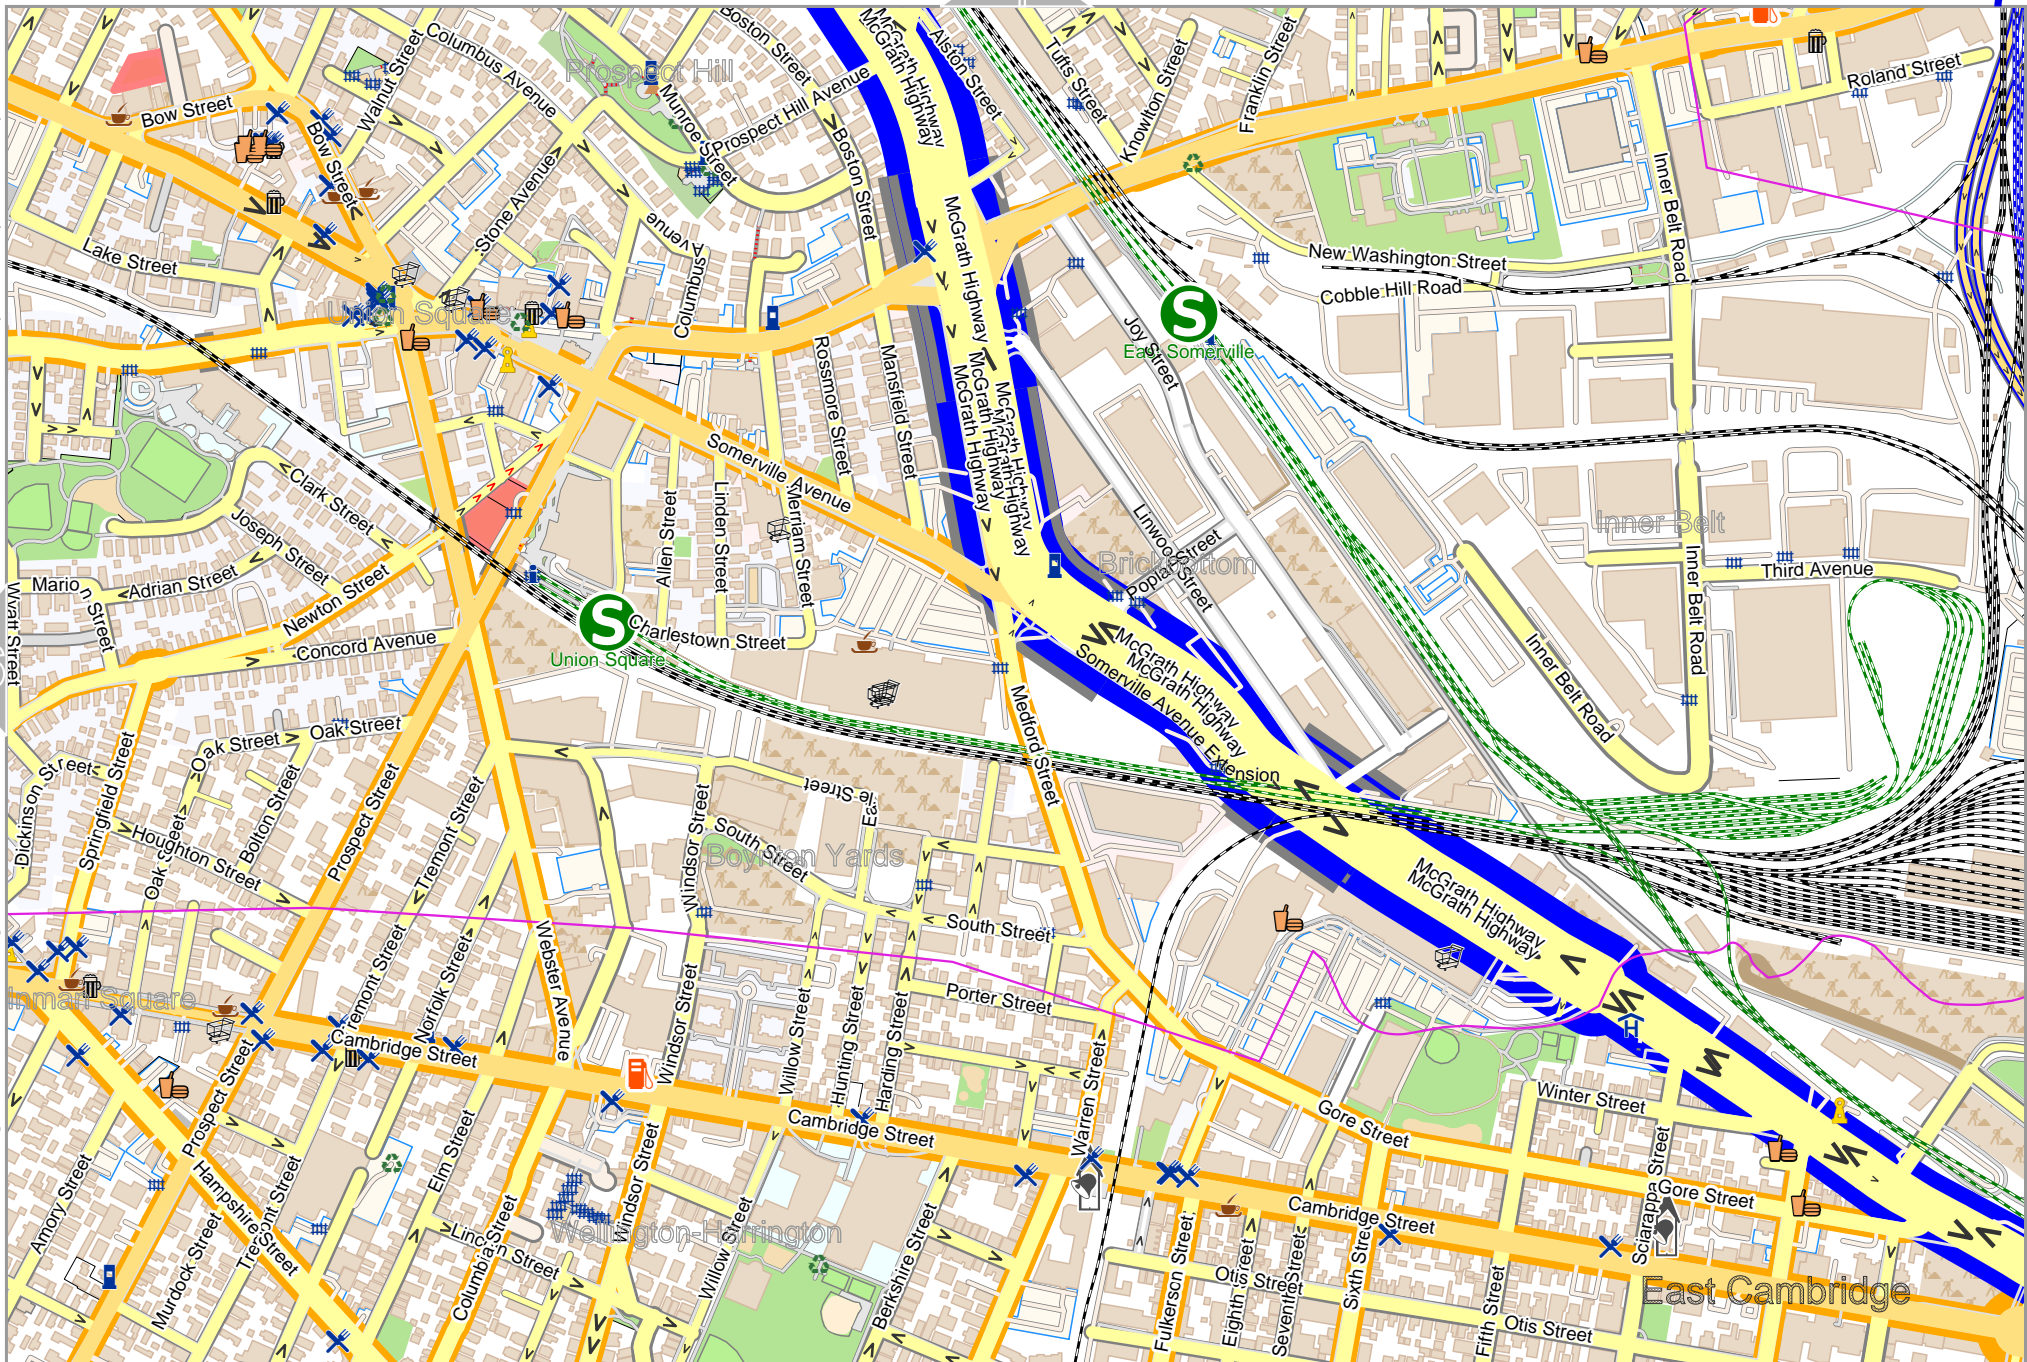

0 100 m 700 m

4

3

Somerville Near Cambridge

5

top

Map data © OpenStreetMap contributors

lon -71.14981 lat 42.37033 [nom. scale = 1 / 7500]

lon -71.12549 lat 42.38248

lon -71.11342 lat 42.382493824 938.pdf

0 100 m 700 m

Somerville Near Cambridge

Map data © OpenStreetMap contributors

lon -71.12549 lat 42.37033 [nom. scale = 1 / 7500]

lon -71.10118 lat 42.38248

20240926_183300_Somerville_Near_Cambridge_-71.113_42.3824_938.pdf

0 100 m 700 m

Somerville Near Cambridge

Map data © OpenStreetMap contributors

lon -71.10118 lat 42.37033 [nom. scale = 1 / 75000]

lon -71.07686 lat 42.38248