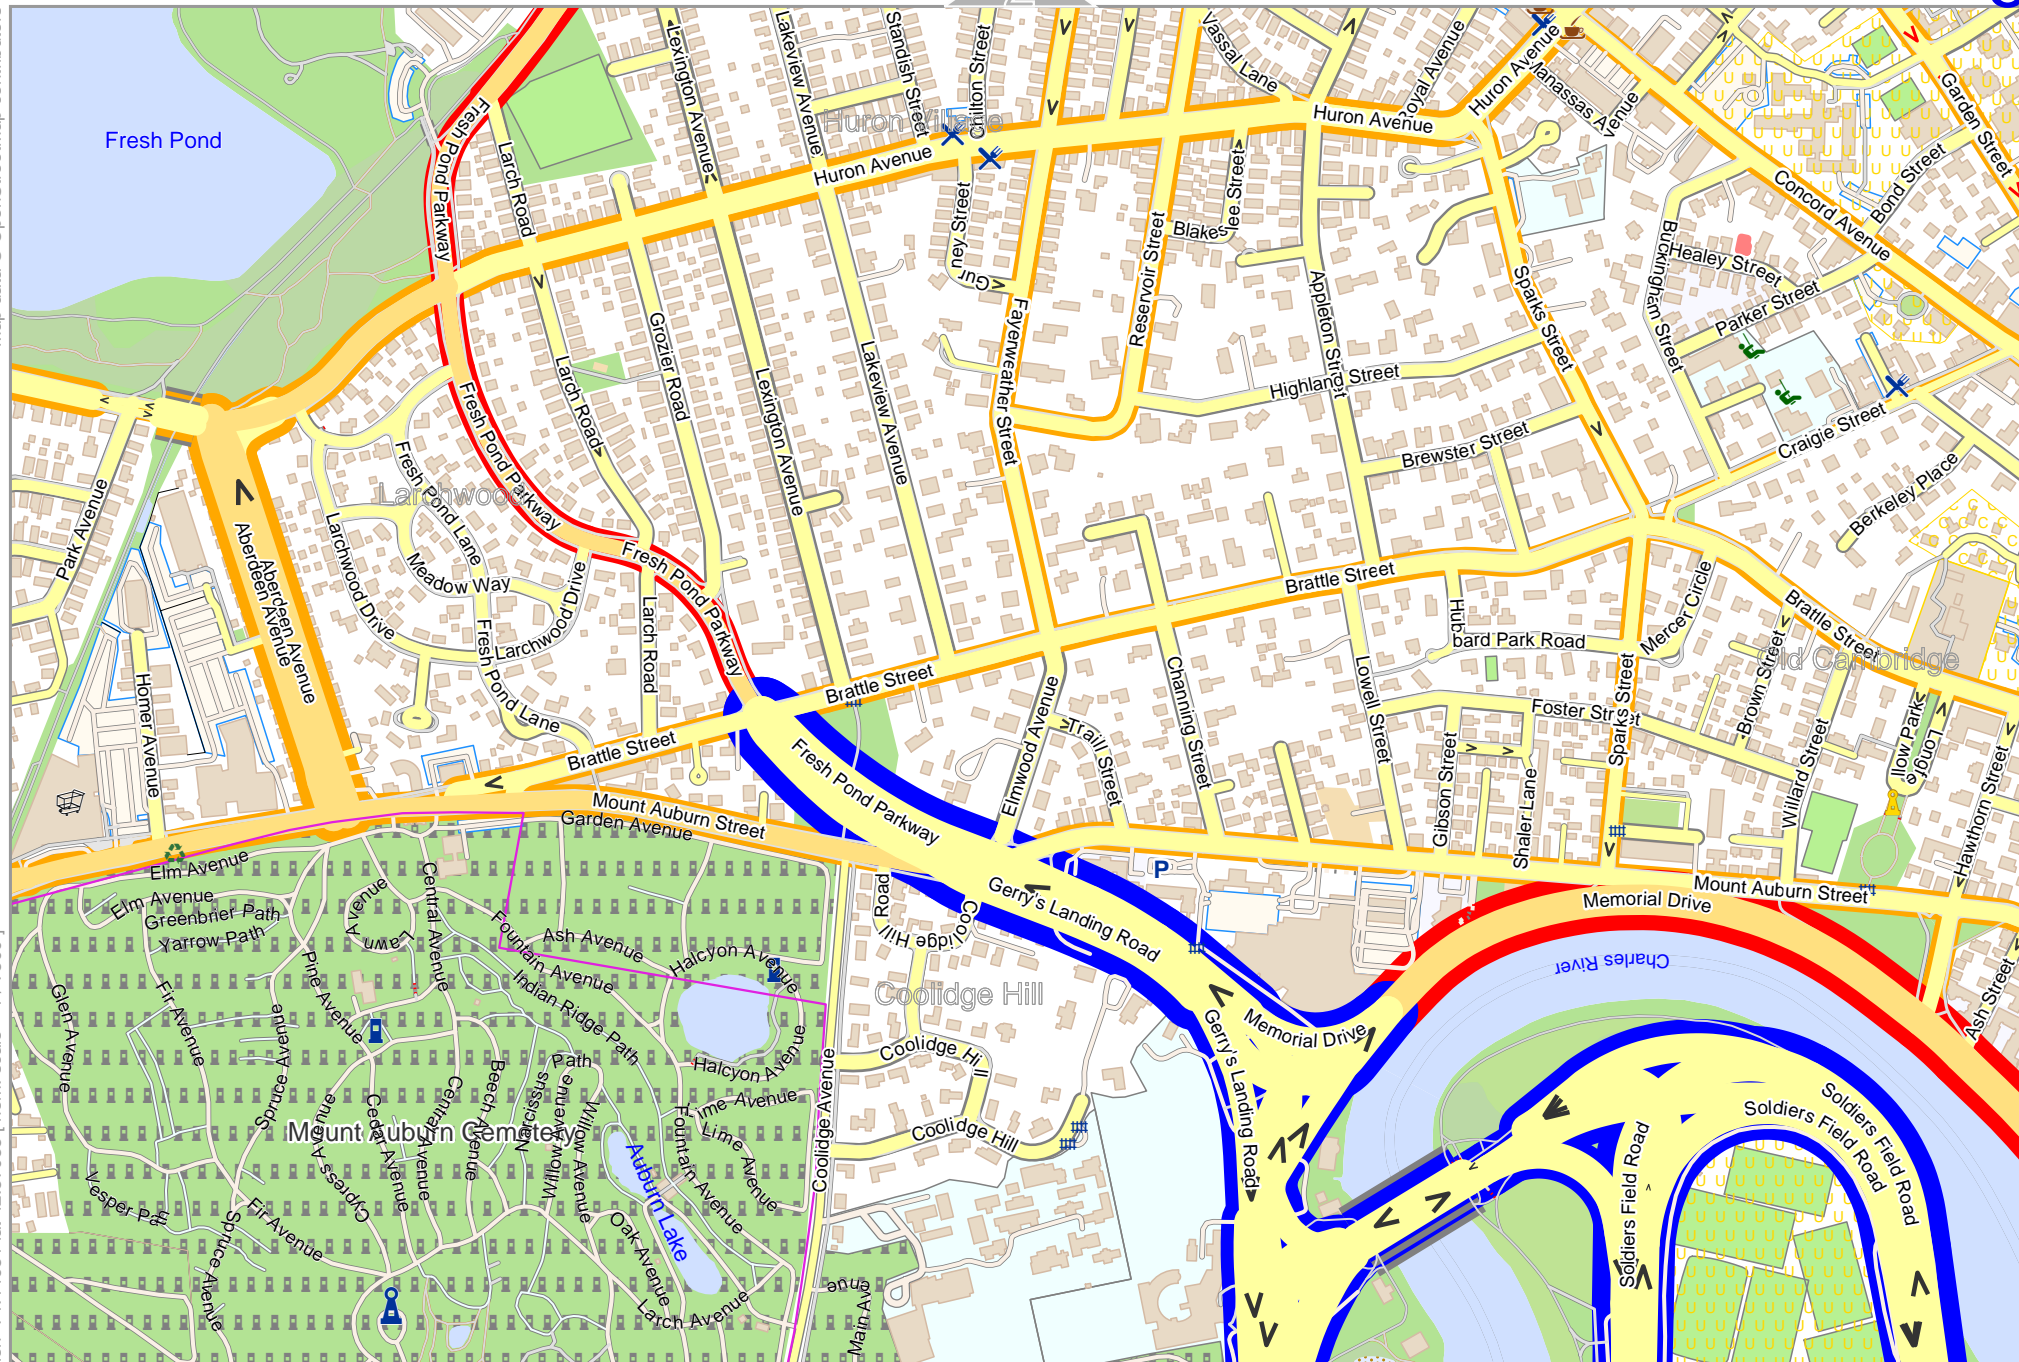

0 100 m 700 m

4

3

Somerville Near Cambridge

5

top

Map data © OpenStreetMap contributors

lon -71.14981 lat 42.37033 [nom. scale = 1 / 7500]

lon -71.12549 lat 42.38248

lon -71.11342 lat 42.382493824 938.pdf

0 100 m 700 m

Somerville Near Cambridge

Map data © OpenStreetMap contributors

lon -71.12549 lat 42.37033 [nom. scale = 1 / 7500]

lon -71.10118 lat 42.38248

20240926_183300_Somerville_Near_Cambridge_-71.113_42.3824_938.pdf

0 100 m 700 m

Somerville Near Cambridge

Map data © OpenStreetMap contributors

lon -71.10118 lat 42.37033 [nom. scale = 1 / 75000]

lon -71.07686 lat 42.38248