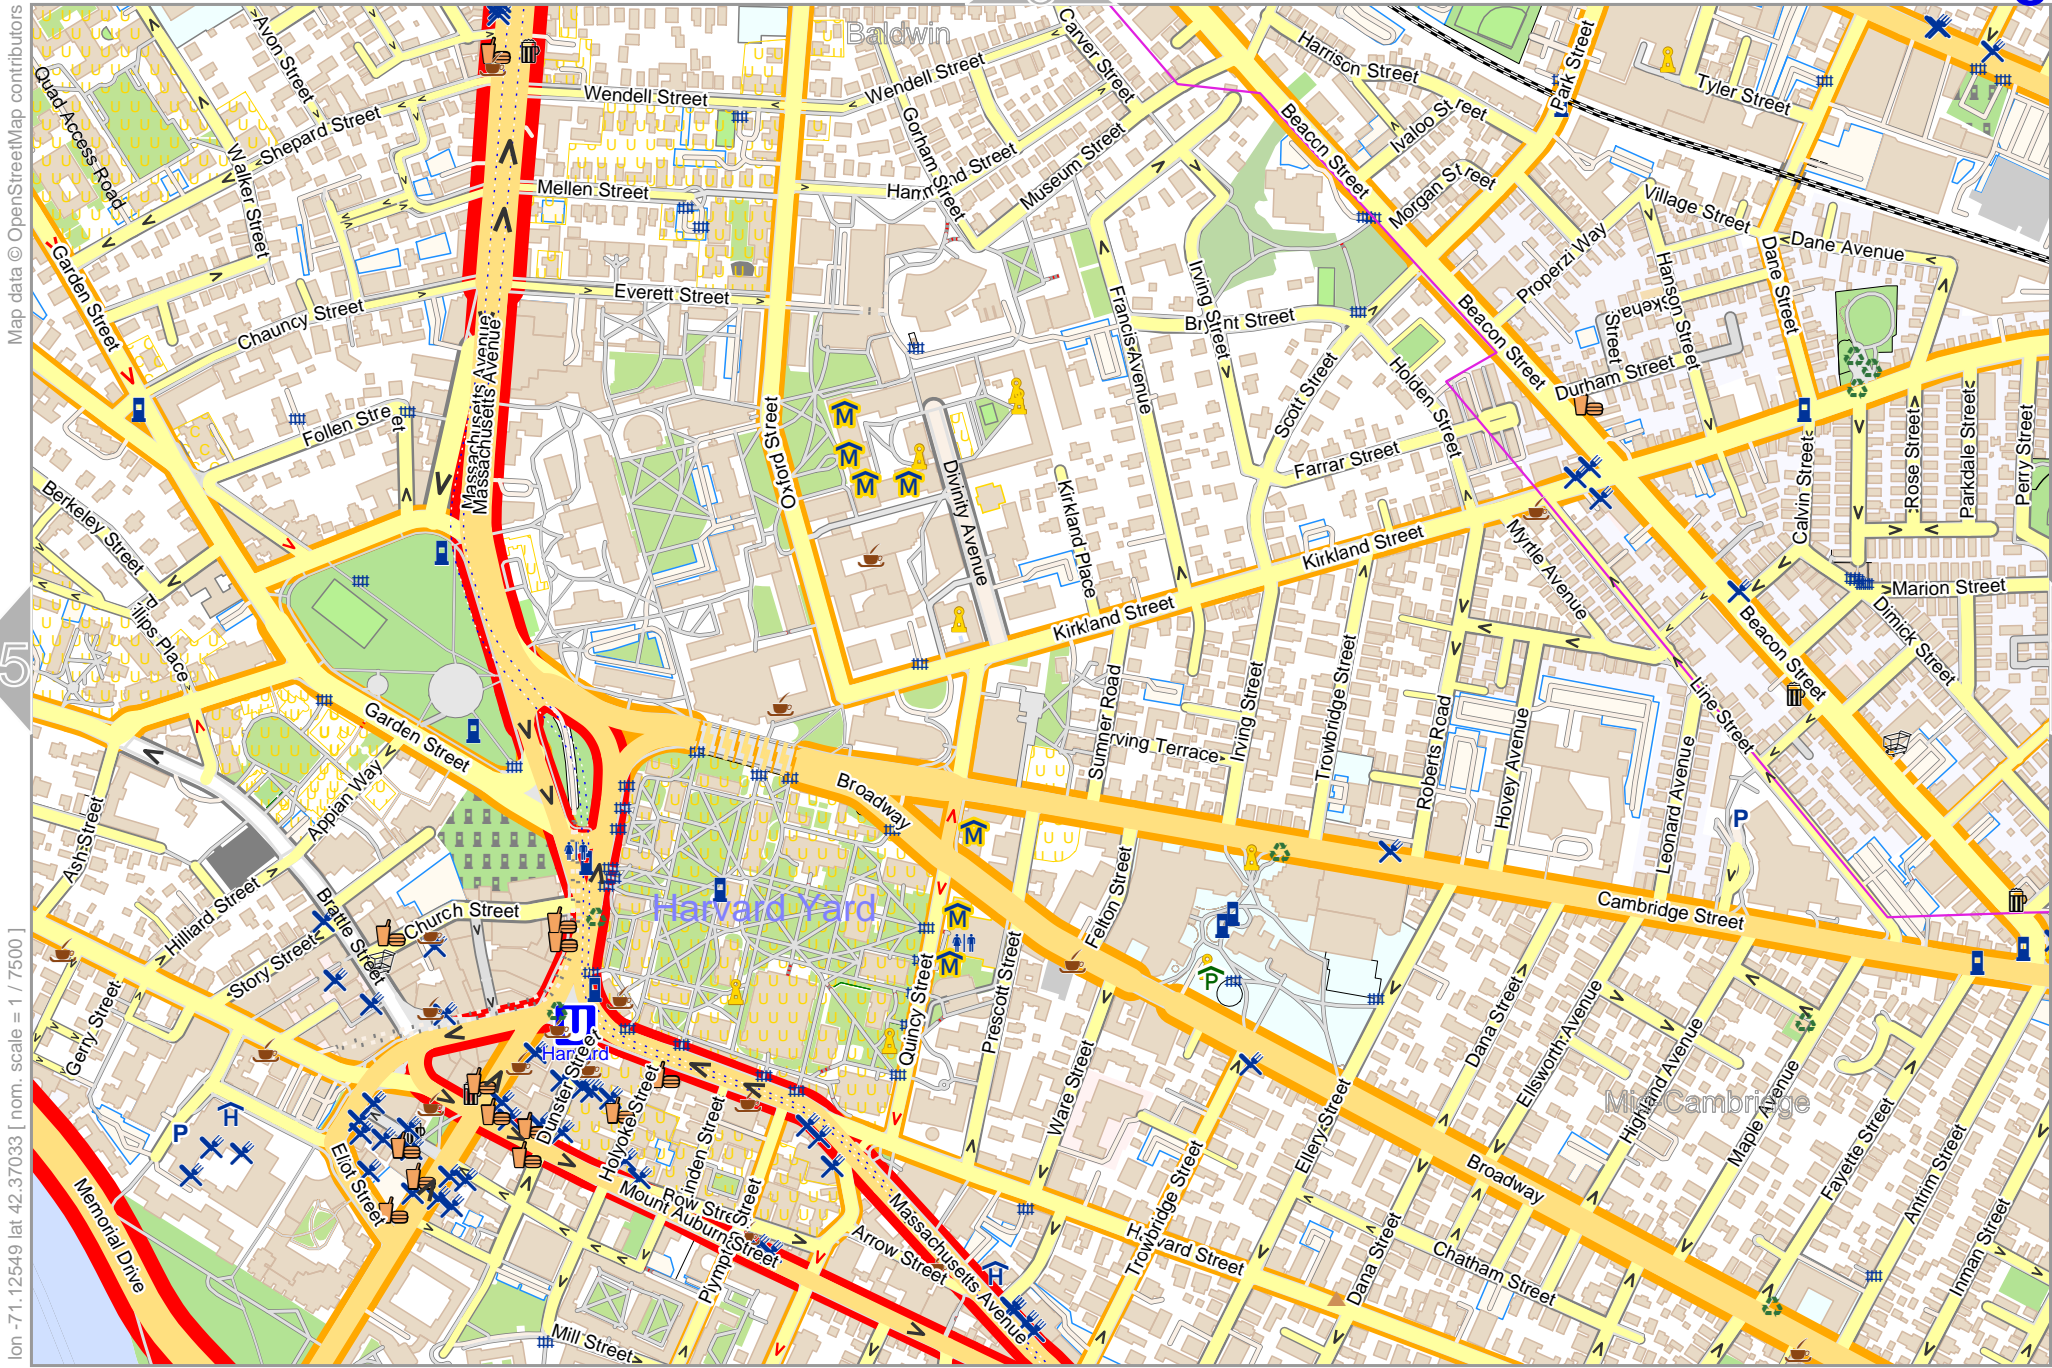

0 100 m 700 m

4

3

Somerville Near Cambridge

5

top

Map data © OpenStreetMap contributors

lon -71.14981 lat 42.37033 [nom. scale = 1 / 7500]

lon -71.12549 lat 42.38248

lon -71.11342 lat 42.382493824 938.pdf

0 100 m 700 m

Somerville Near Cambridge

Map data © OpenStreetMap contributors

lon -71.12549 lat 42.37033 [nom. scale = 1 / 7500]

lon -71.10118 lat 42.38248

20240926_183300_Somerville_Near_Cambridge_-71.113_42.3824_938.pdf

0 100 m 700 m

Somerville Near Cambridge

Map data © OpenStreetMap contributors

lon -71.10118 lat 42.37033 [nom. scale = 1 / 75000]

lon -71.07686 lat 42.38248