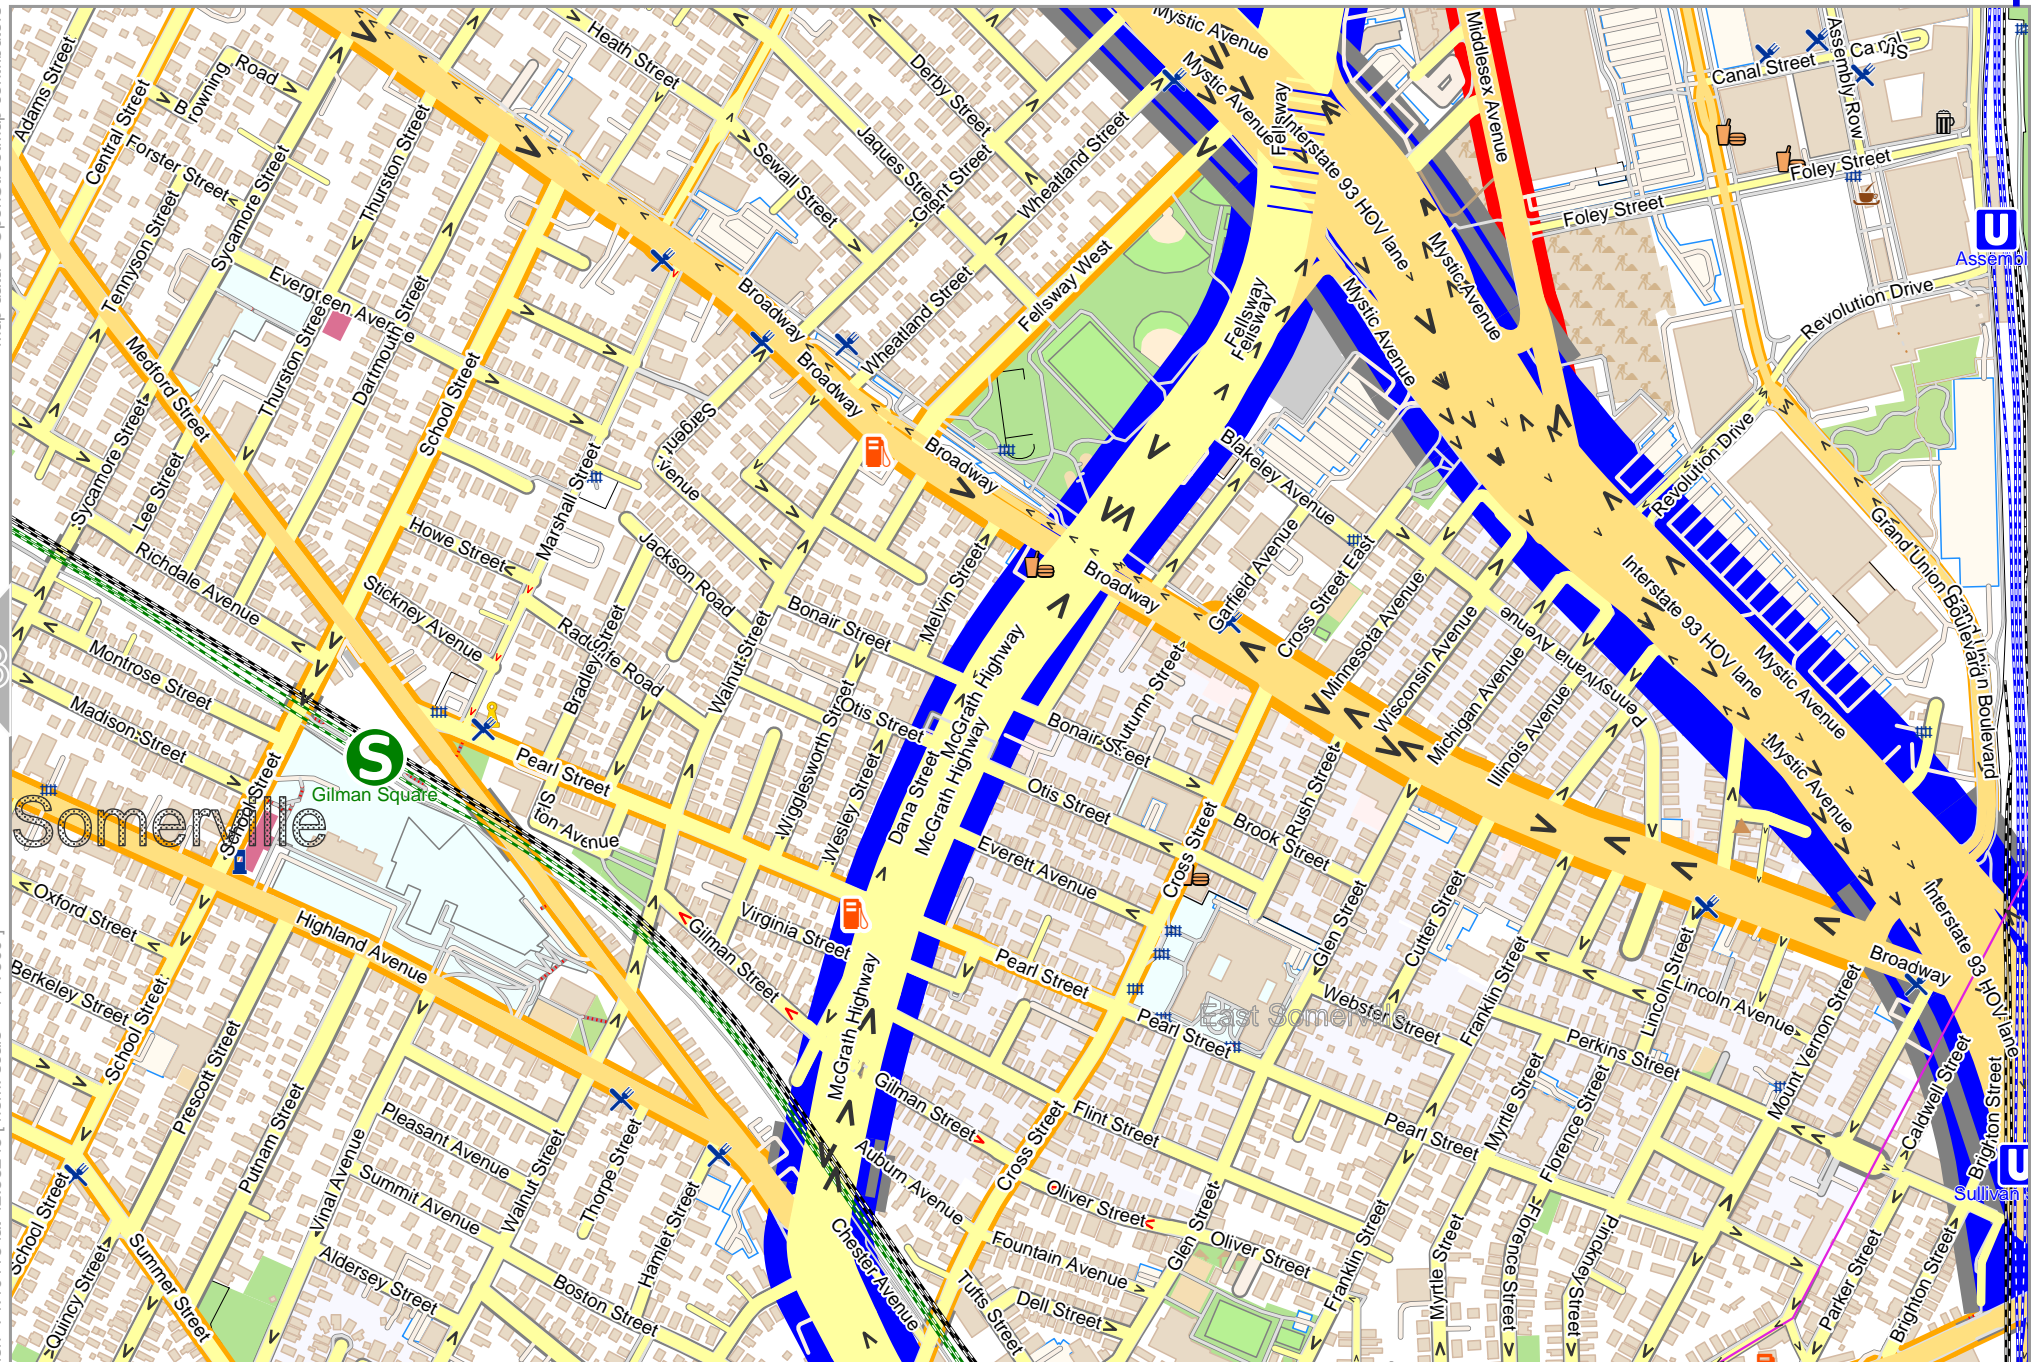

5

Somerville Near Cambridge

Map data © OpenStreetMap contributors

lon -71.12549 lat 42.38248 [nom. scale = 1 / 7500]

lon -71.10118 lat 42.39463

20240926_183300_Somerville_Near_Cambridge_-71.113_42.3824_938.pdf

0 100 m 700 m

Somerville Near Cambridge

Map data © OpenStreetMap contributors

lon -71.10118 lat 42.38248 [nom. scale = 1/7500]

lon -71.07686 lat 42.39463

pdfmap_20240926_183300_Somerville_Near_Cambridge_-71.113_42.3824_938.pdf

0 100 m 700 m

4

3

Somerville Near Cambridge

5

top

Map data © OpenStreetMap contributors

lon -71.14981 lat 42.37033 [nom. scale = 1 / 7500]

lon -71.12549 lat 42.38248

lon -71.11342 lat 42.382493824 938.pdf

0 100 m 700 m

Somerville Near Cambridge

Map data © OpenStreetMap contributors

lon -71.12549 lat 42.37033 [nom. scale = 1 / 7500]

lon -71.10118 lat 42.38248