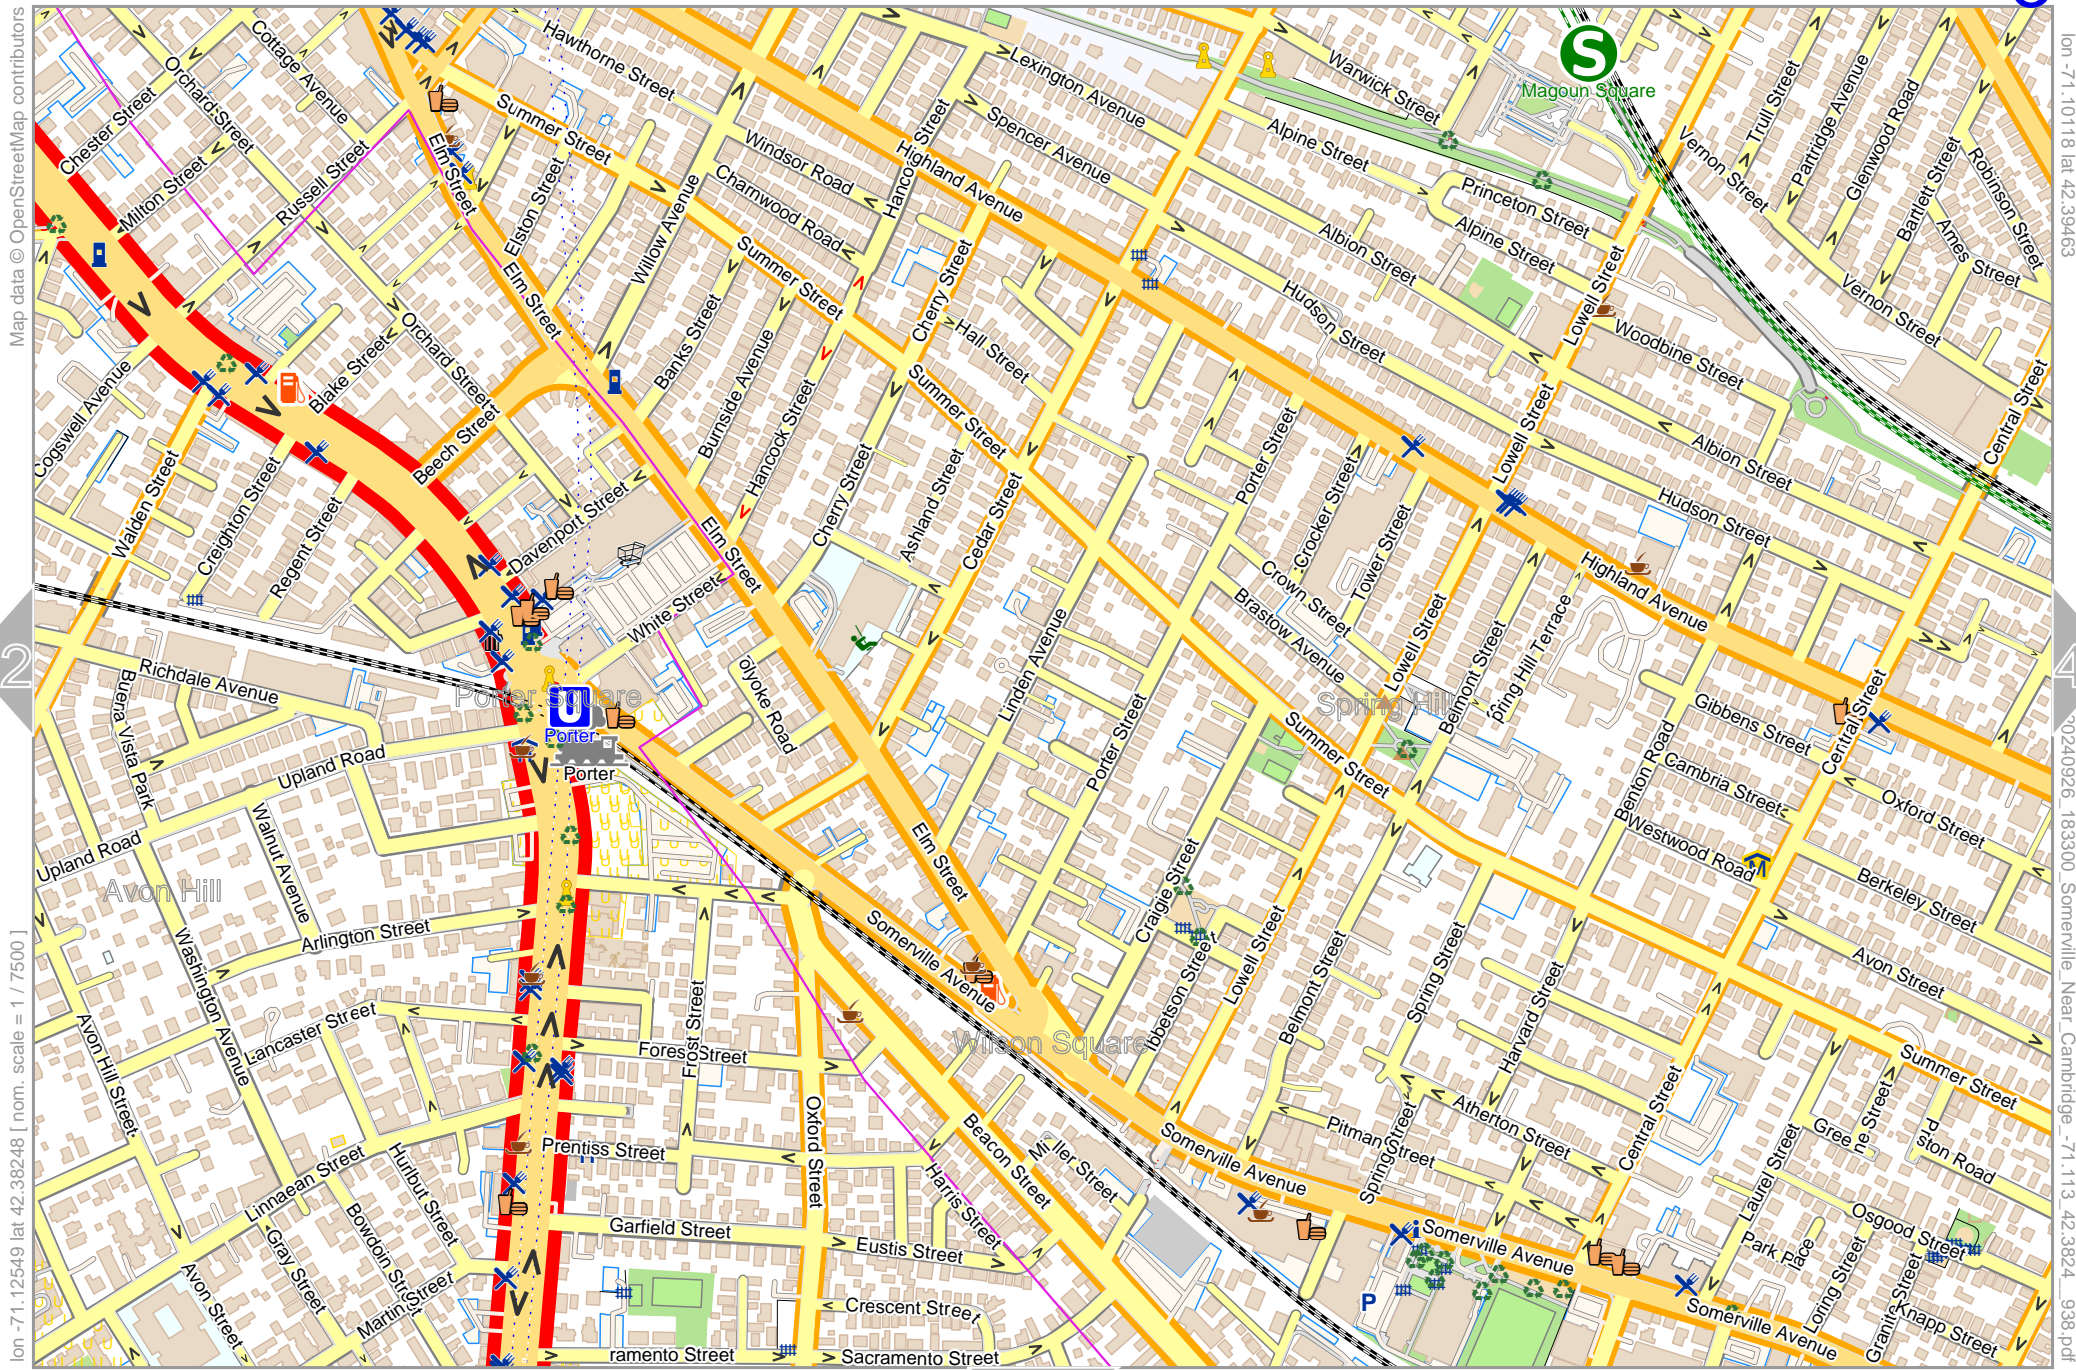

Somerville Near Cambridge

Map data © OpenStreetMap contributors

lon -71.14981 lat 42.38248 [nom. scale = 1 / 7500]

lon -71.12549 lat 42.39463

3

20240926_183300_Somerville_Near_Cambridge_-71.113_42.3824_938.pdf

5

Somerville Near Cambridge

Map data © OpenStreetMap contributors

lon -71.12549 lat 42.38248 [nom. scale = 1 / 7500]

lon -71.10118 lat 42.39463

20240926_183300_Somerville_Near_Cambridge_-71.113_42.3824_938.pdf

0 100 m 700 m

Somerville Near Cambridge

Map data © OpenStreetMap contributors

lon -71.10118 lat 42.38248 [nom. scale = 1/7500]

lon -71.07686 lat 42.39463

pdfmap_20240926_183300_Somerville_Near_Cambridge_-71.113_42.3824_938.pdf

0 100 m 700 m

4

3

Somerville Near Cambridge

5

top

Map data © OpenStreetMap contributors

lon -71.14981 lat 42.37033 [nom. scale = 1 / 7500]