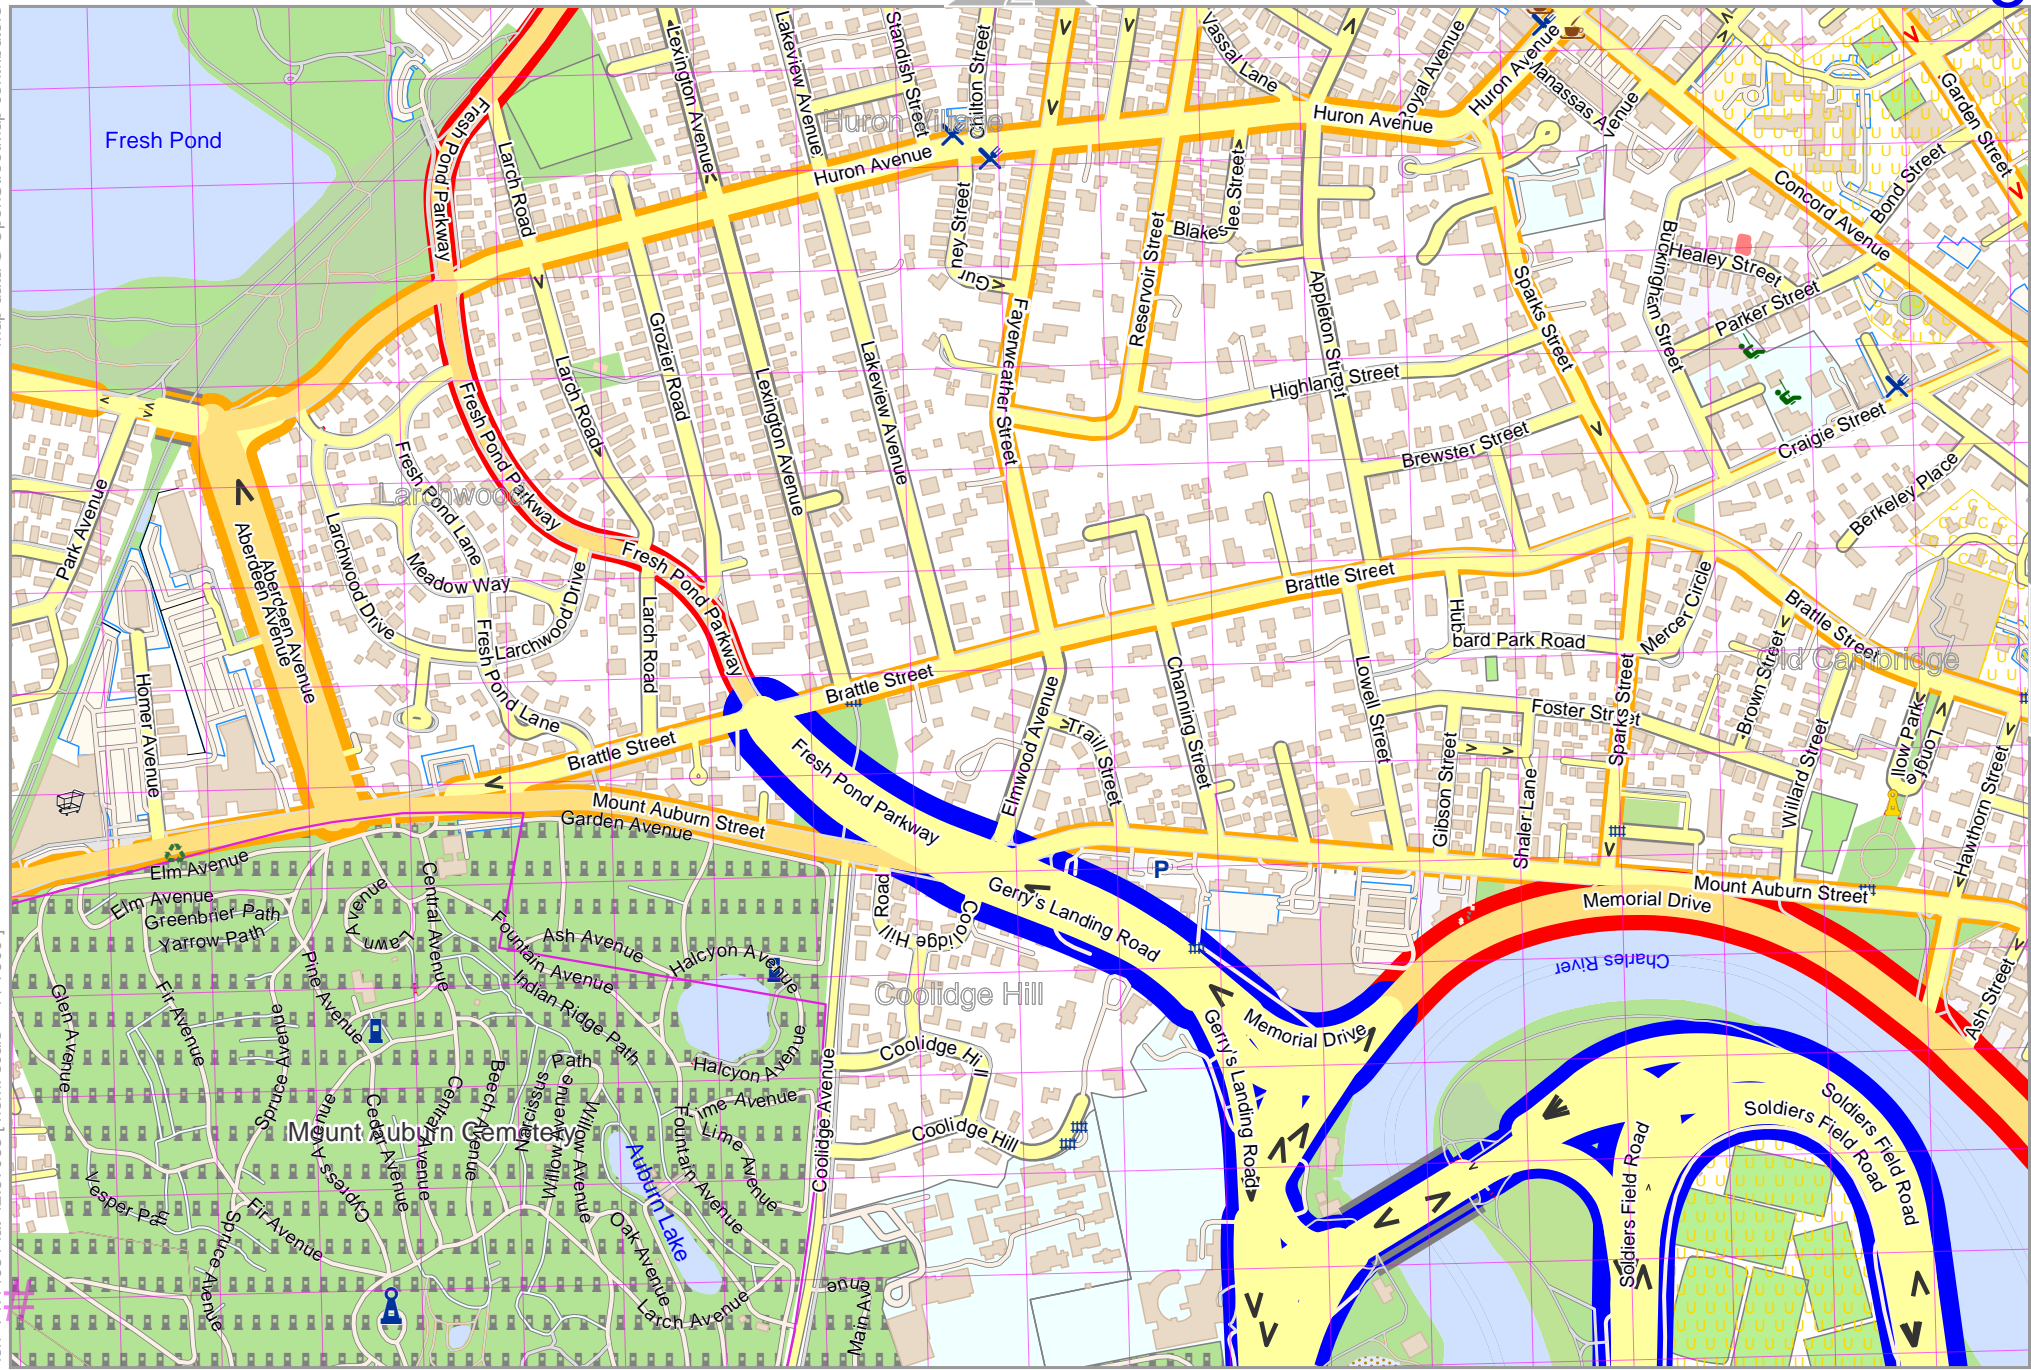

Somerville Near Cambridge

Map data © OpenStreetMap contributors

lon -71.14981 lat 42.37033 [nom. scale = 1 / 7500]

lon -71.12549 lat 42.38248

lon -71.11342 lat 42.38248

UTM: 19 T easting 323.00 km northing 4693.20 km

UTM-Grid-width = 100m