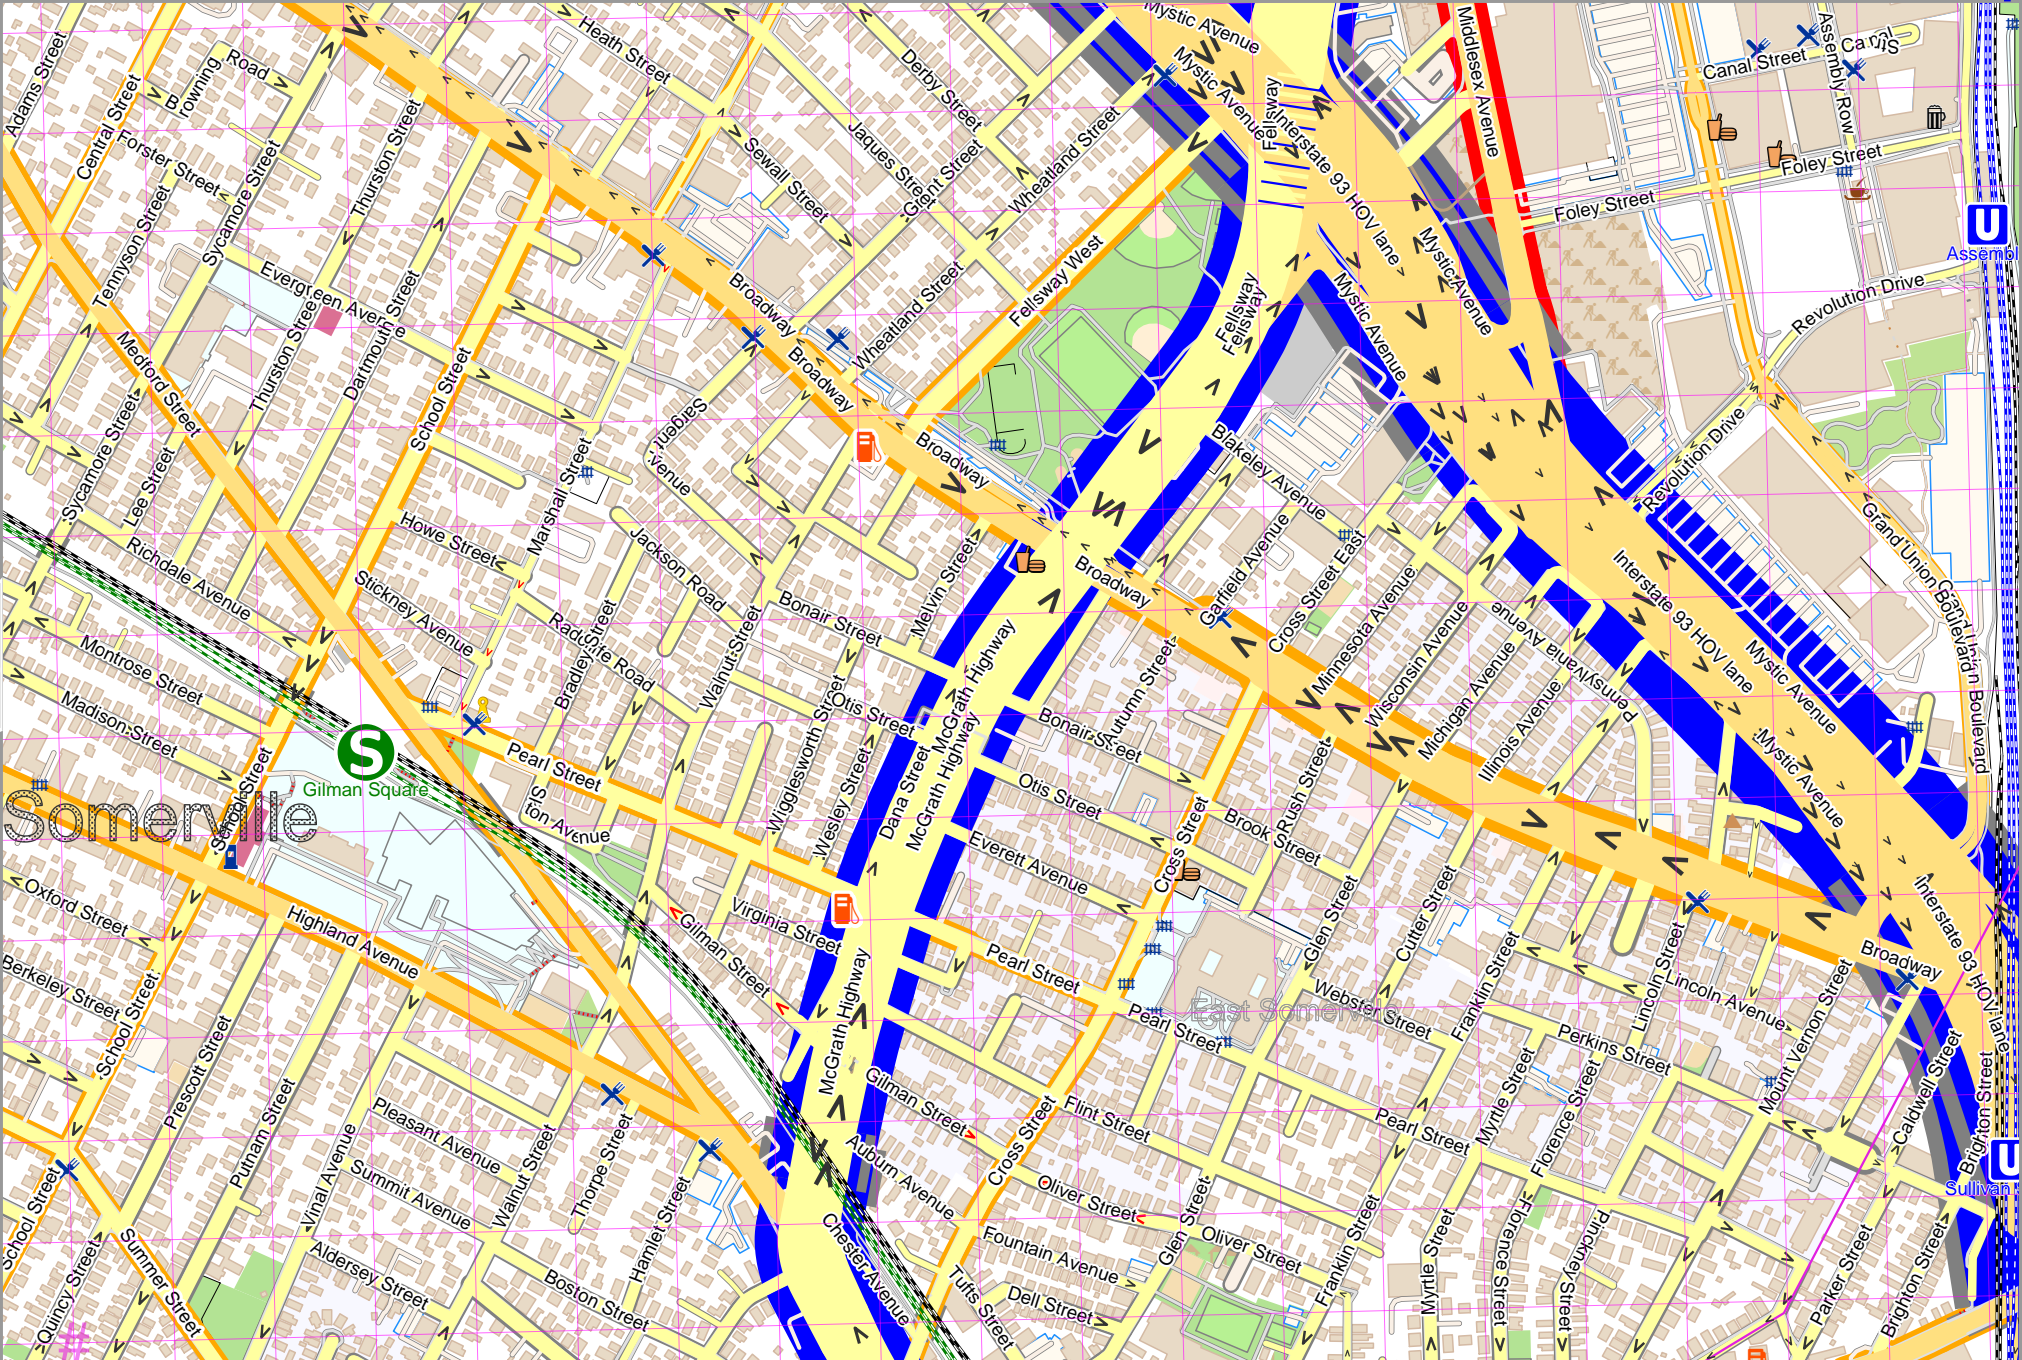

20240926_183124_Somerville_Near_Cambridge_-71.113_42.3824_640.pdf

UTM: 19 T easting 325.10 km northing 4694.50 km

UTM-Grid-width = 100m

Somerville Near Cambridge

Map data © OpenStreetMap contributors

lon -71.10118 lat 42.38248 [nom. scale = 1/7500]