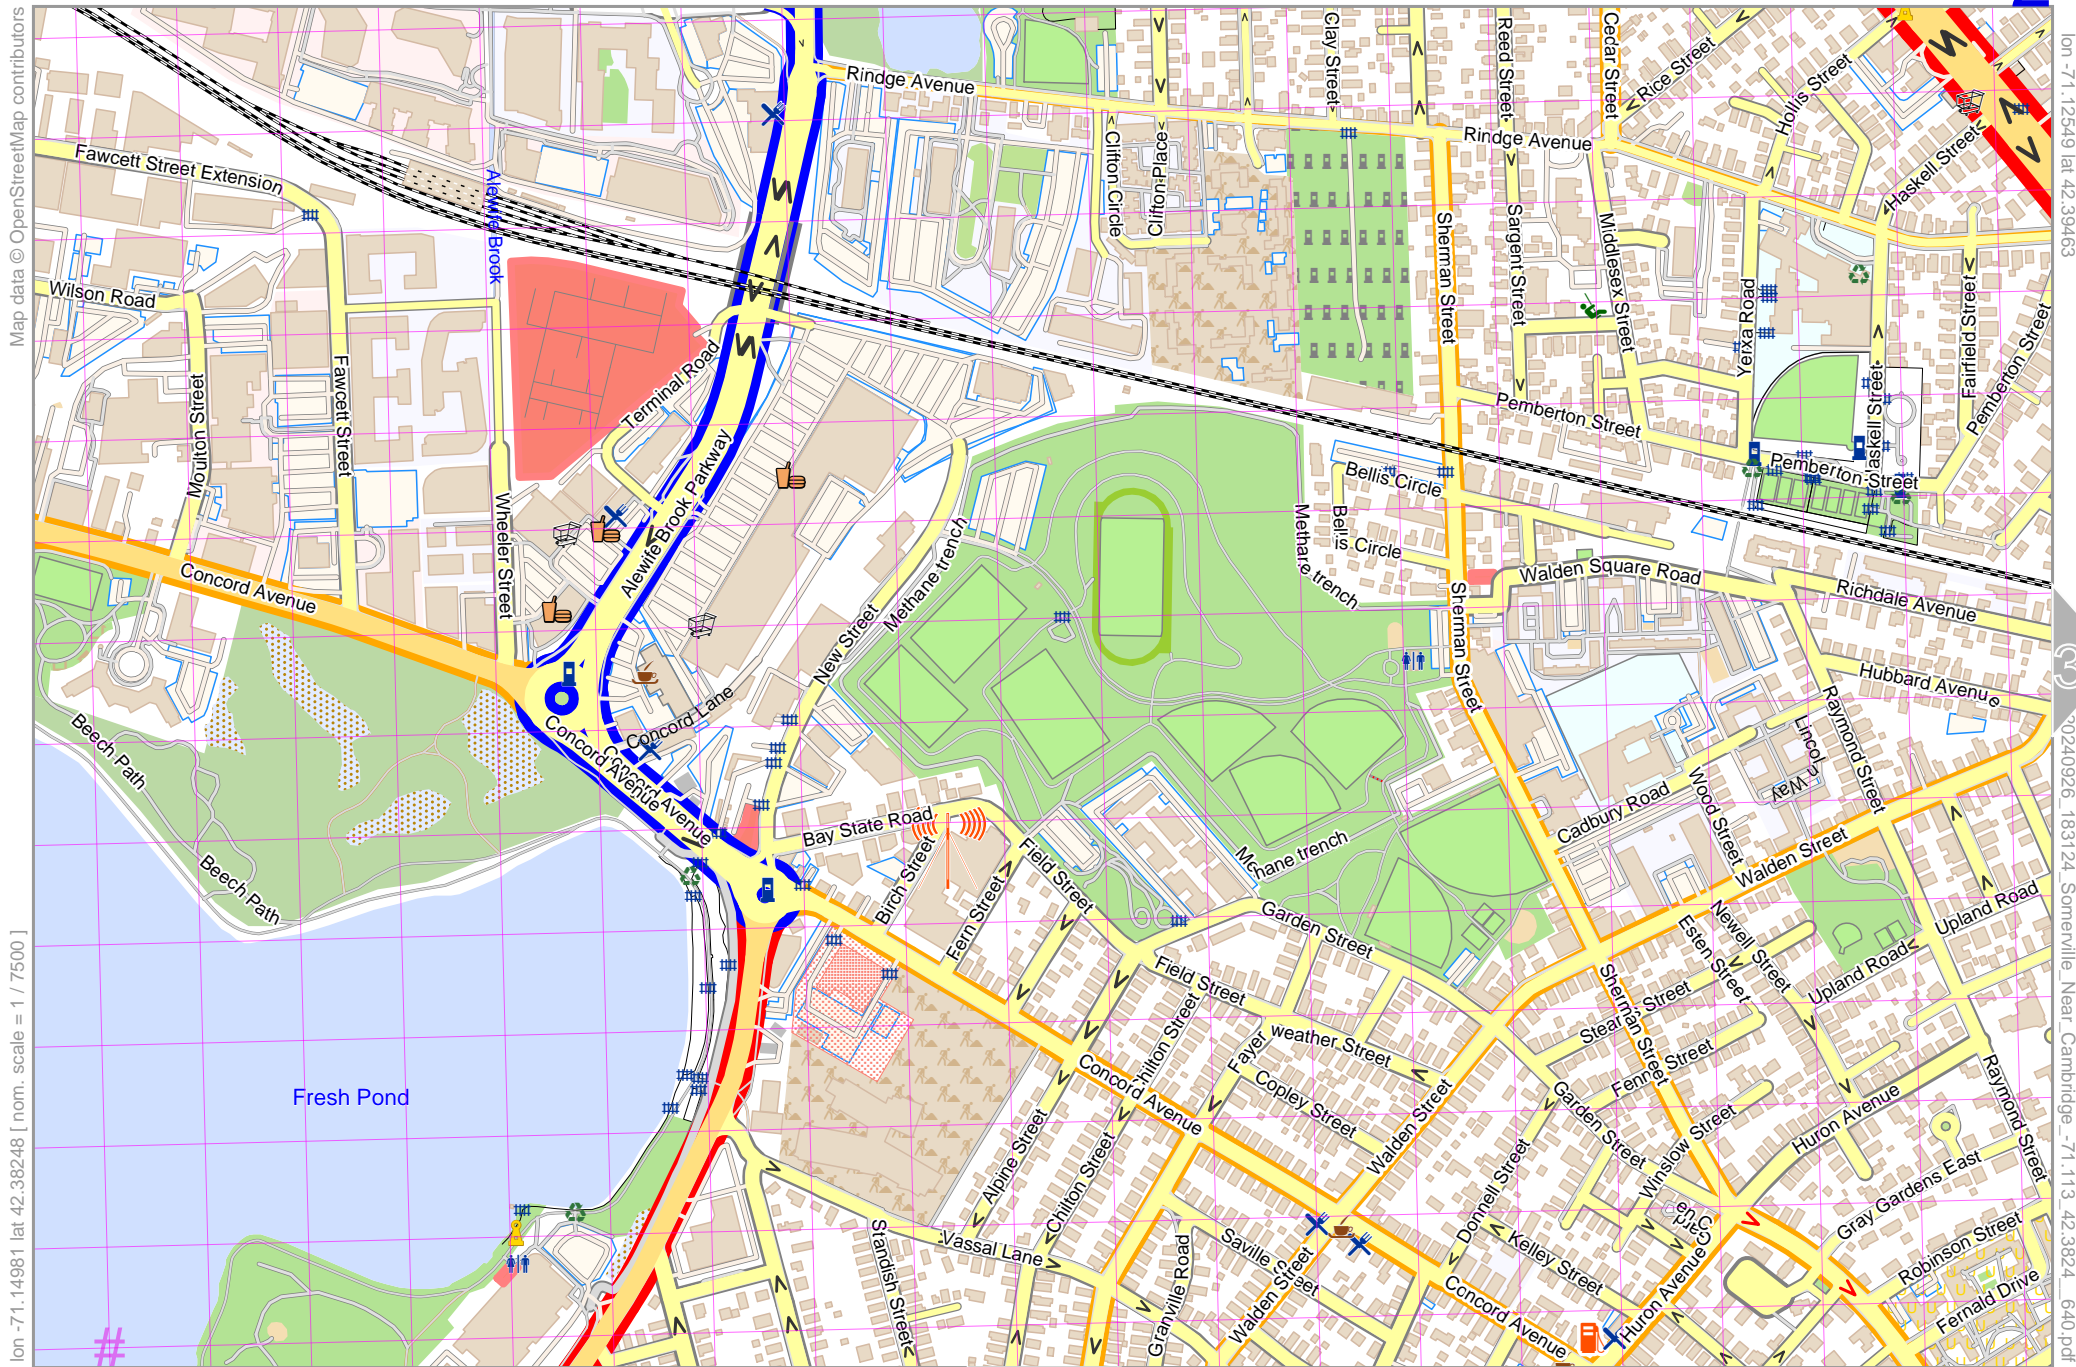

Somerville Near Cambridge

lon -71.07686 lat 42.39463

Map data © OpenStreetMap contributors

pdfmap 20240926 183124 Somerville Near Cambridge -71.113 42.3824 640.pdf

lon -71.14981 lat 42.37033
[nom. scale = 1 / 22500]

Somerville Near Cambridge

Map data © OpenStreetMap contributors

lon -71.14981 lat 42.38248 [nom. scale = 1 / 7500]

lon -71.12549 lat 42.39453

20240926_183124_Somerville_Near_Cambridge_-71.113_42.3824_640.pdf

lon -71.07686 lat 42.38248

pdfmap: 20240926_183124_Somerville_Near_Cambridge_-71.113_42.3824_640.pdf

UTM: 19 T easting 327.00 km northing 4693.10 km
UTM-Grid-width = 100m