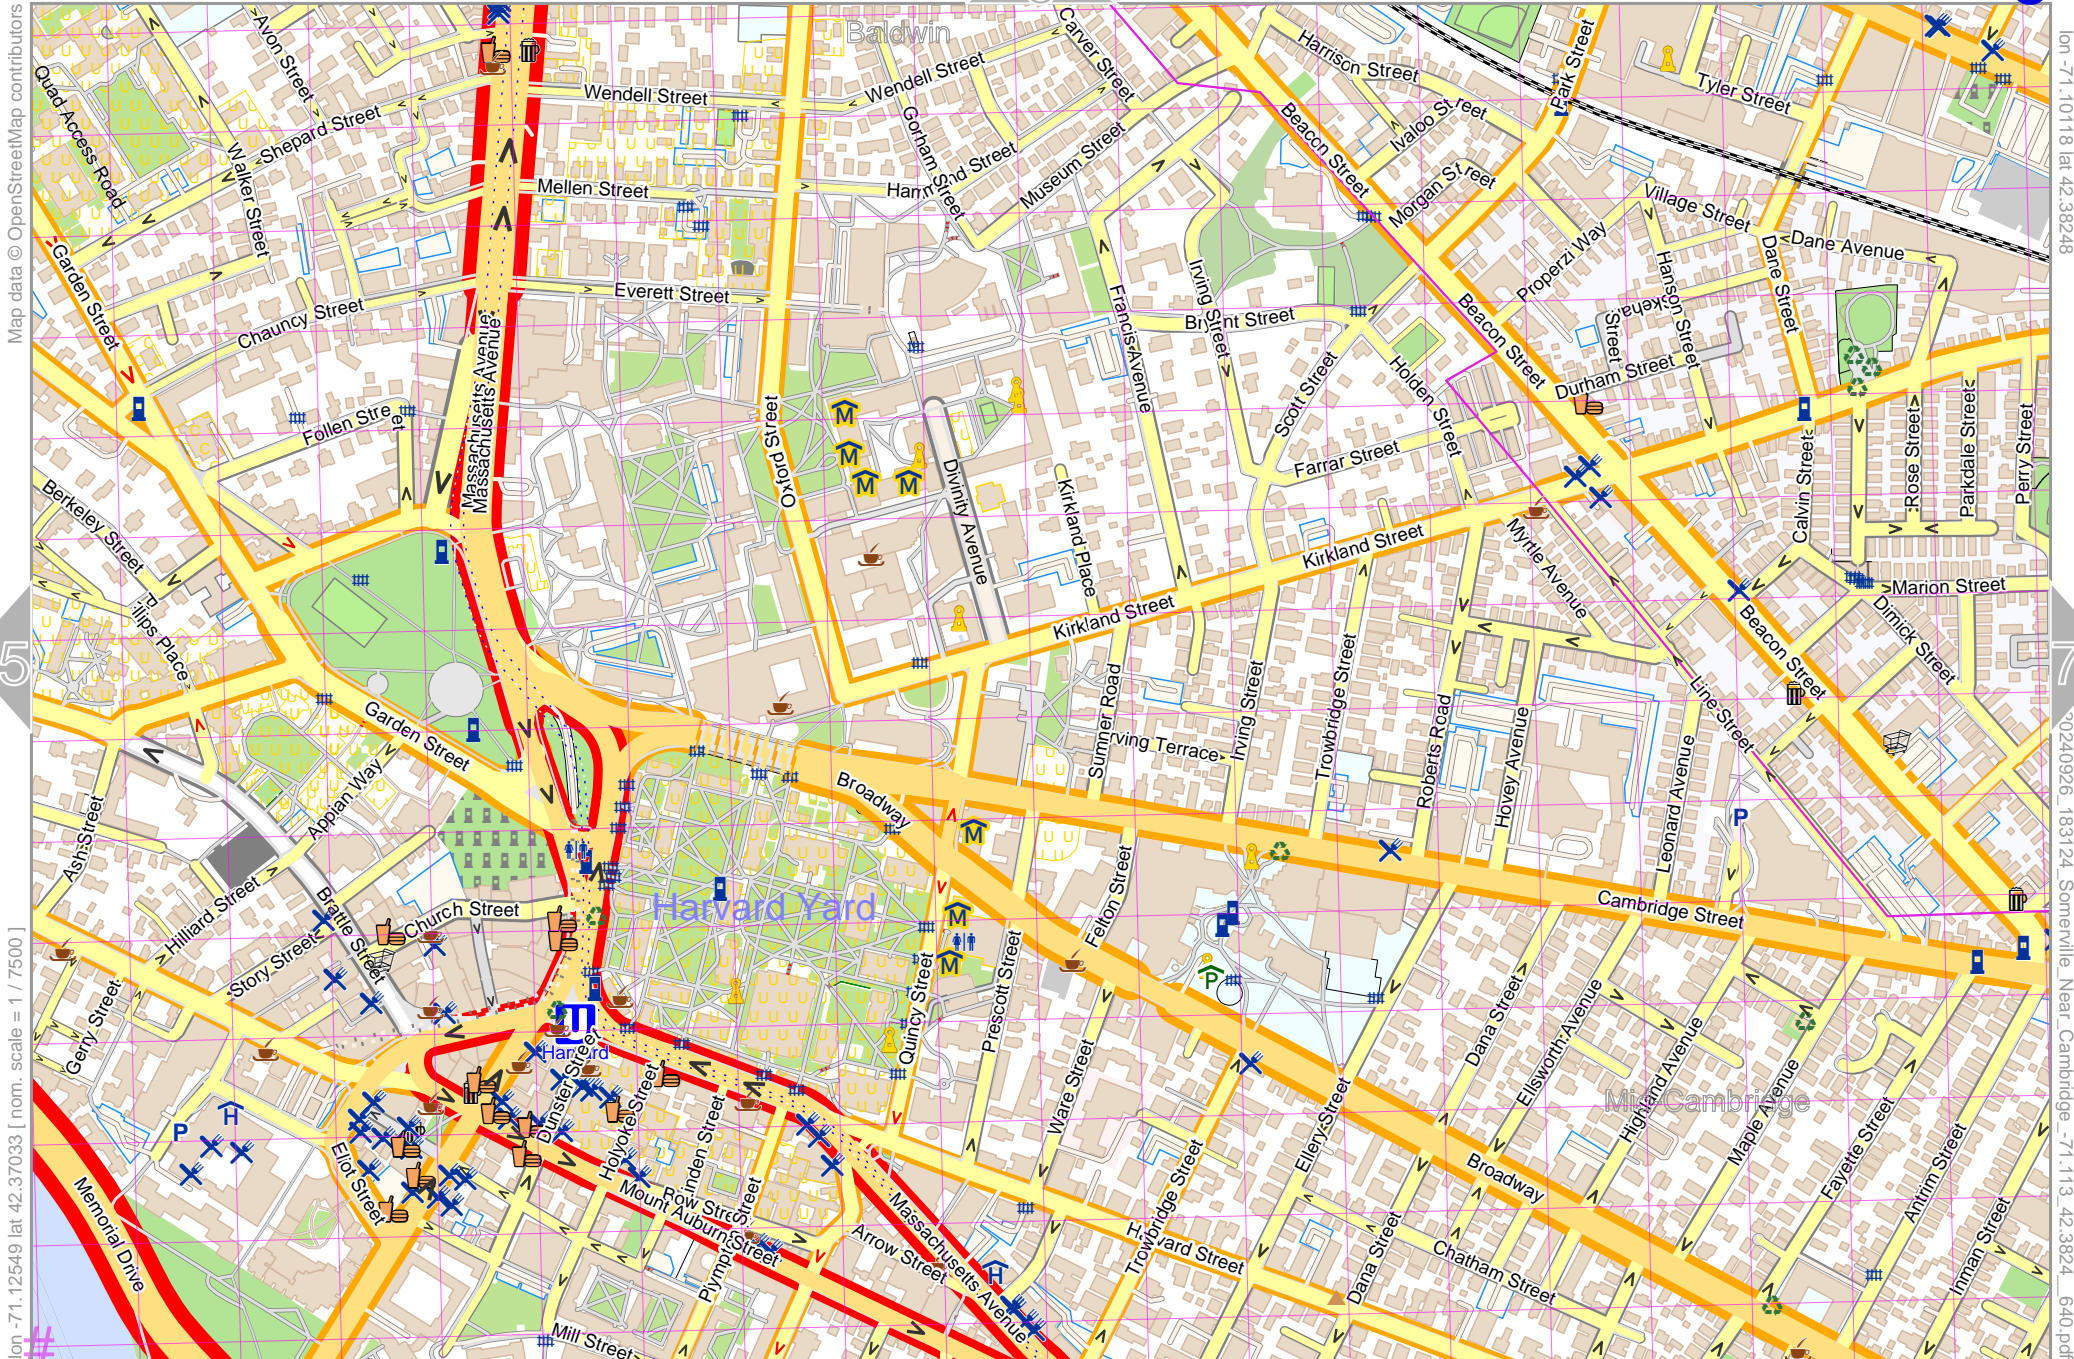

lon -71.14981 lat 42.37033 [nom. scale = 1 / 7500]

lon -71.12549 lat 42.38248

lon -71.11342 lat 42.38248

UTM: 19 T easting 323.00 km northing 4693.20 km

UTM-Grid-width = 100m

Somerville Near Cambridge

lon -71.12549 lat 42.37033 [nom. scale = 1 / 7500]

lon -71.10118 lat 42.38248

lon -71.113 42.3824 640.pdf

UTM: 19 T easting 325.00 km northing 4693.10 km
UTM-Grid-width = 100m

Somerville Near Cambridge

Map data © OpenStreetMap contributors

lon -71.10118 lat 42.37033 [nom. scale = 1 / 7500]

lon -71.07686 lat 42.38248

pdfmap: 20240926_183124_Somerville_Near_Cambridge_-71.113_42.3824_640.pdf

UTM: 19 T easting 327.00 km northing 4693.10 km
UTM-Grid-width = 100m