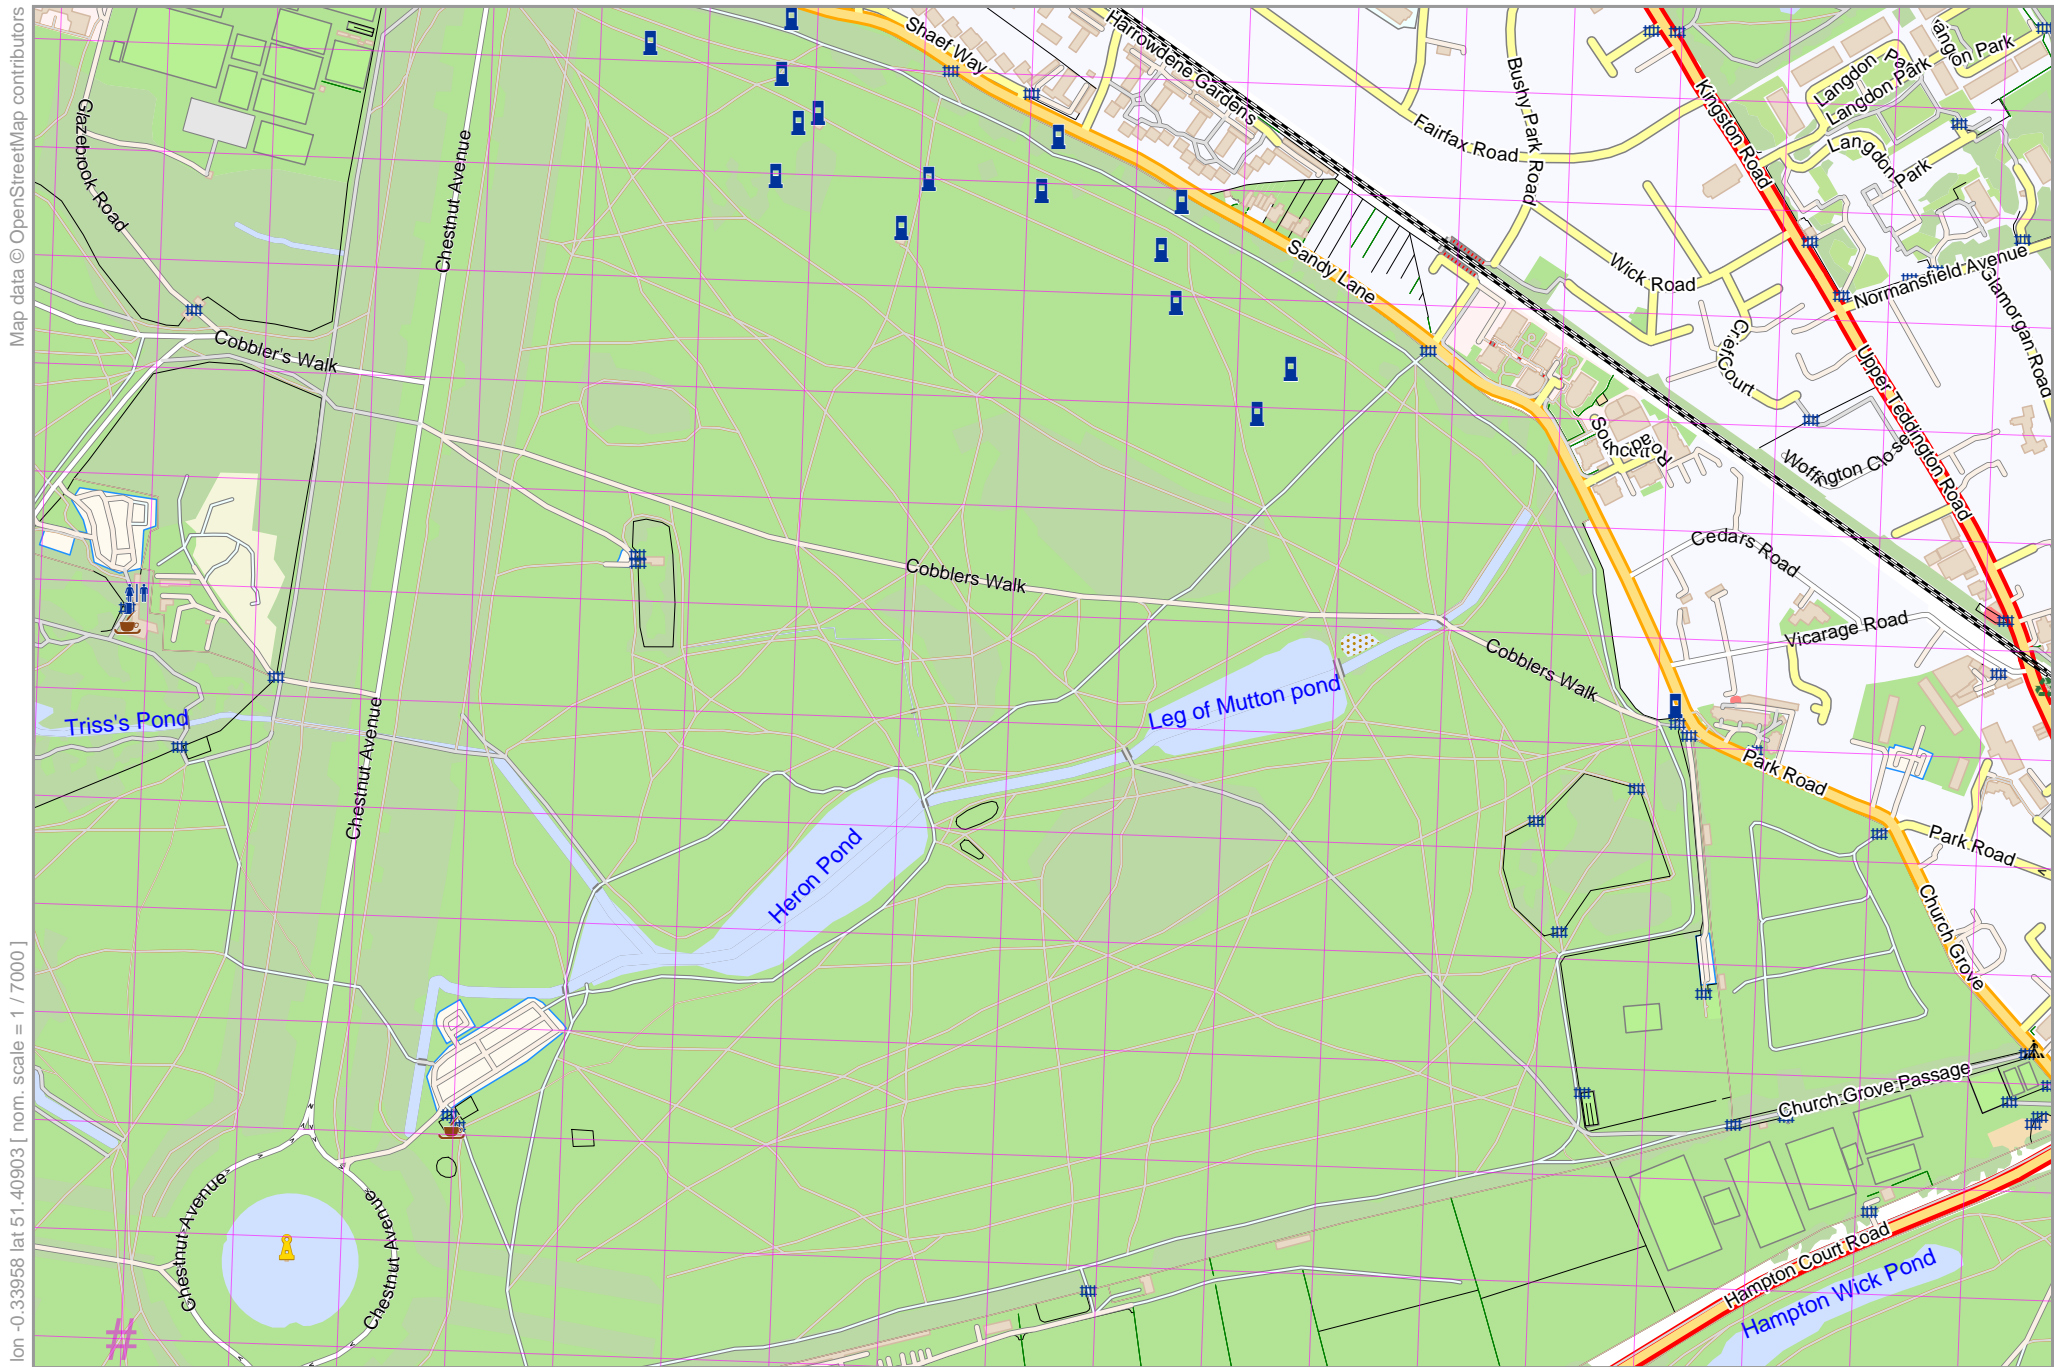

Bushy Park

Map data © OpenStreetMap contributors

lon -0.33958 lat 51.40903 [nom. scale = 1 / 7000]

lon -0.31272 lat 51.42035

pdfmap_20240924_220716_Bushy_Park_-0.3261_51.4146_405.pdf

UTM: 30 U easting 685.10 km northing 5698.70 km
UTM-Grid-width = 100m