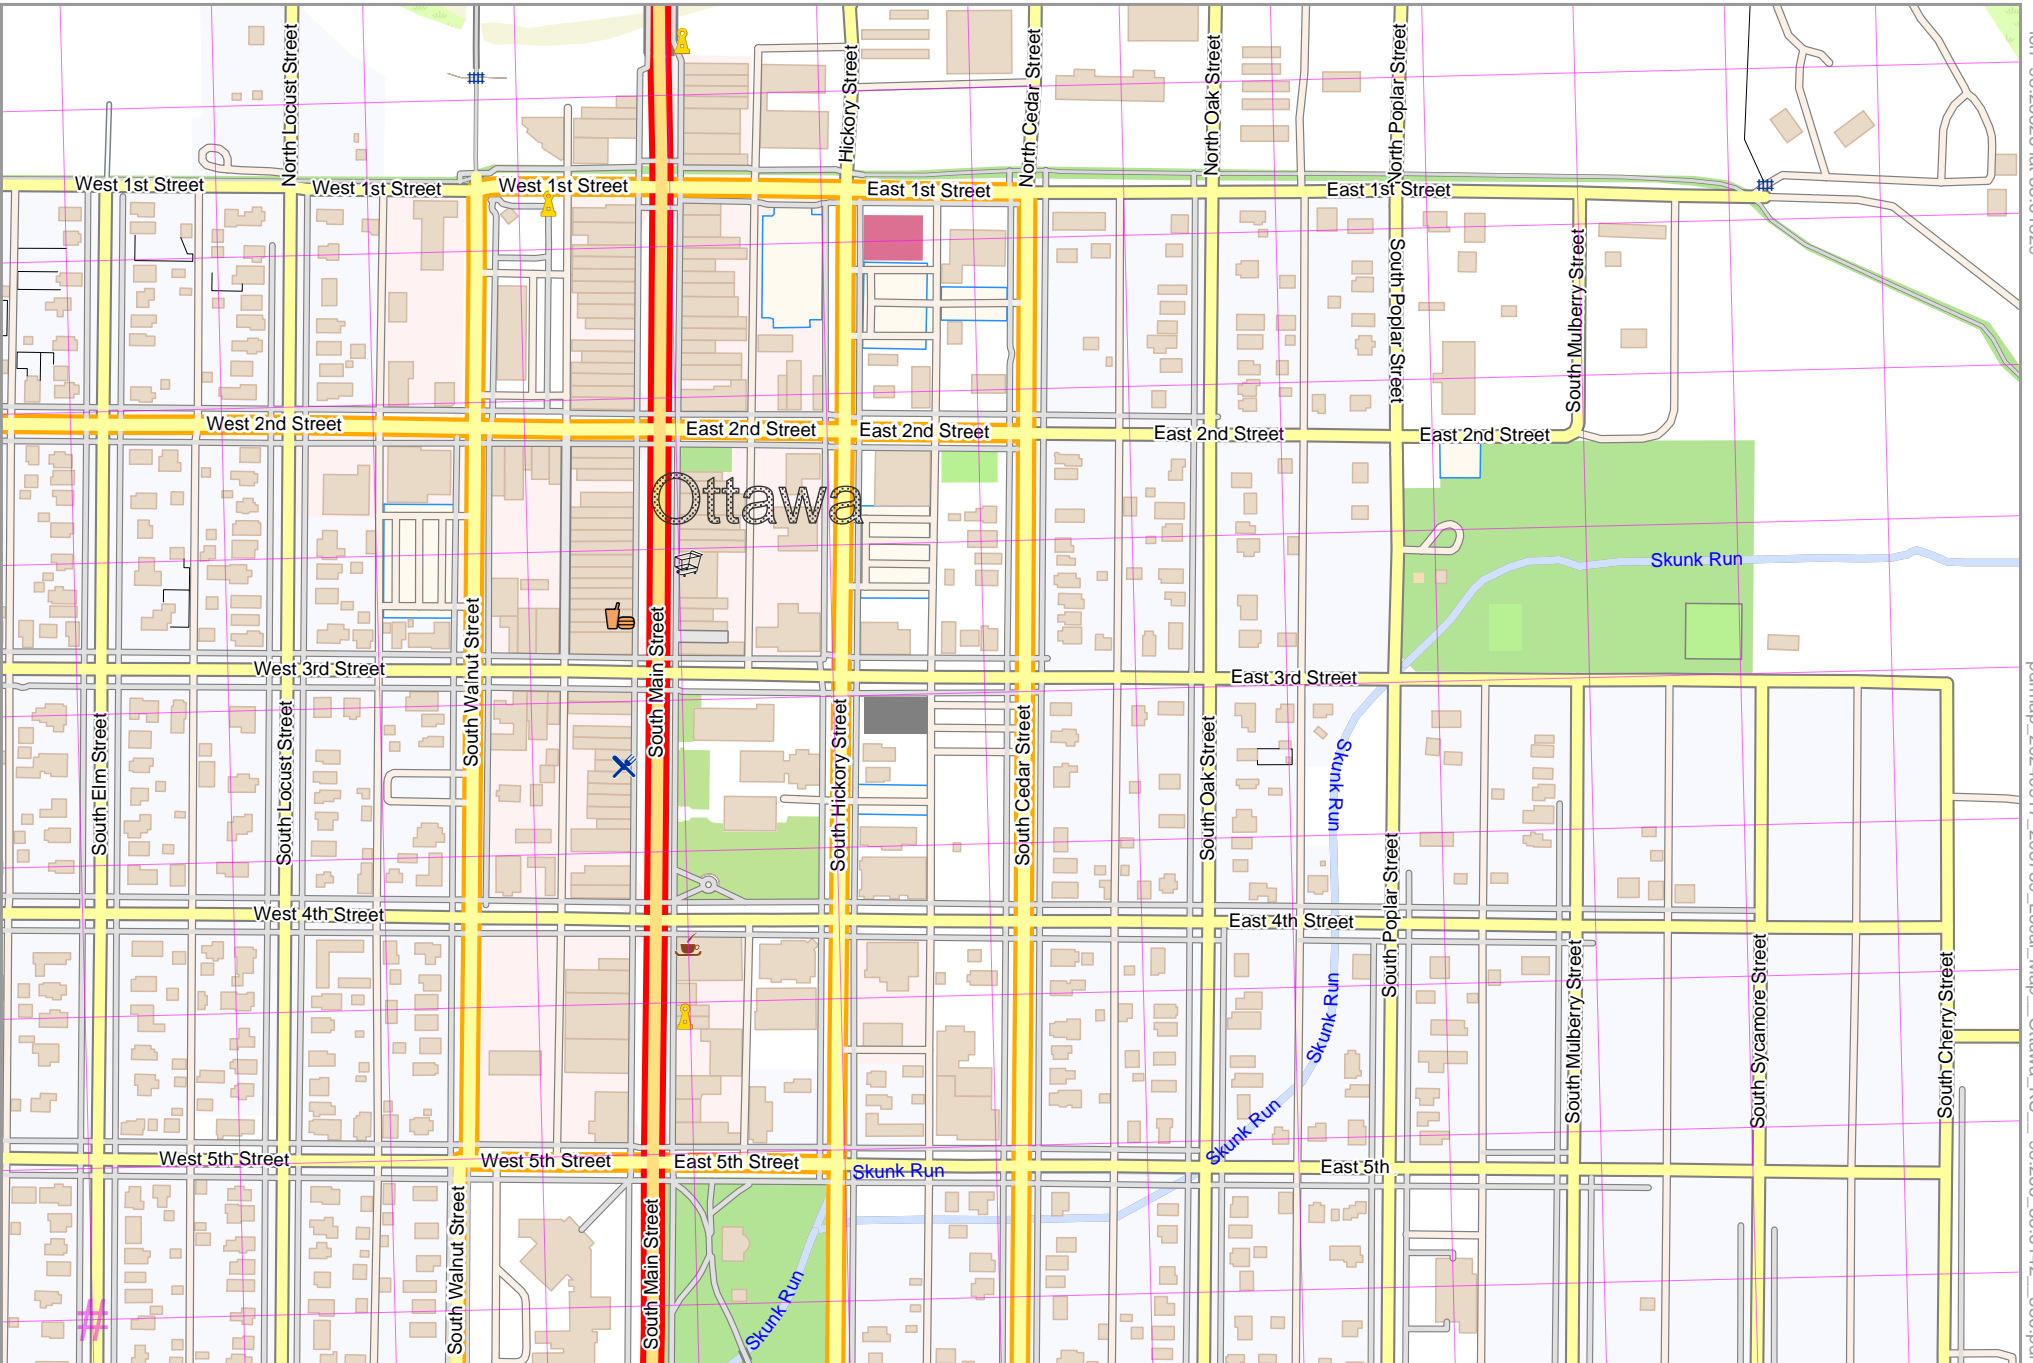

Map data © OpenStreetMap contributors

lon -95.27359 lat 38.61018 [nom. scale = 1 / 5000]

lon -95.26826 lat 38.61829

pdfmap_20240917_205739_Local_Map_Ottawa_KS_-95.265_38.6142_556.pdf

UTM: 15 S easting 302.10 km northing 4276.00 km
UTM-Grid-width = 100m