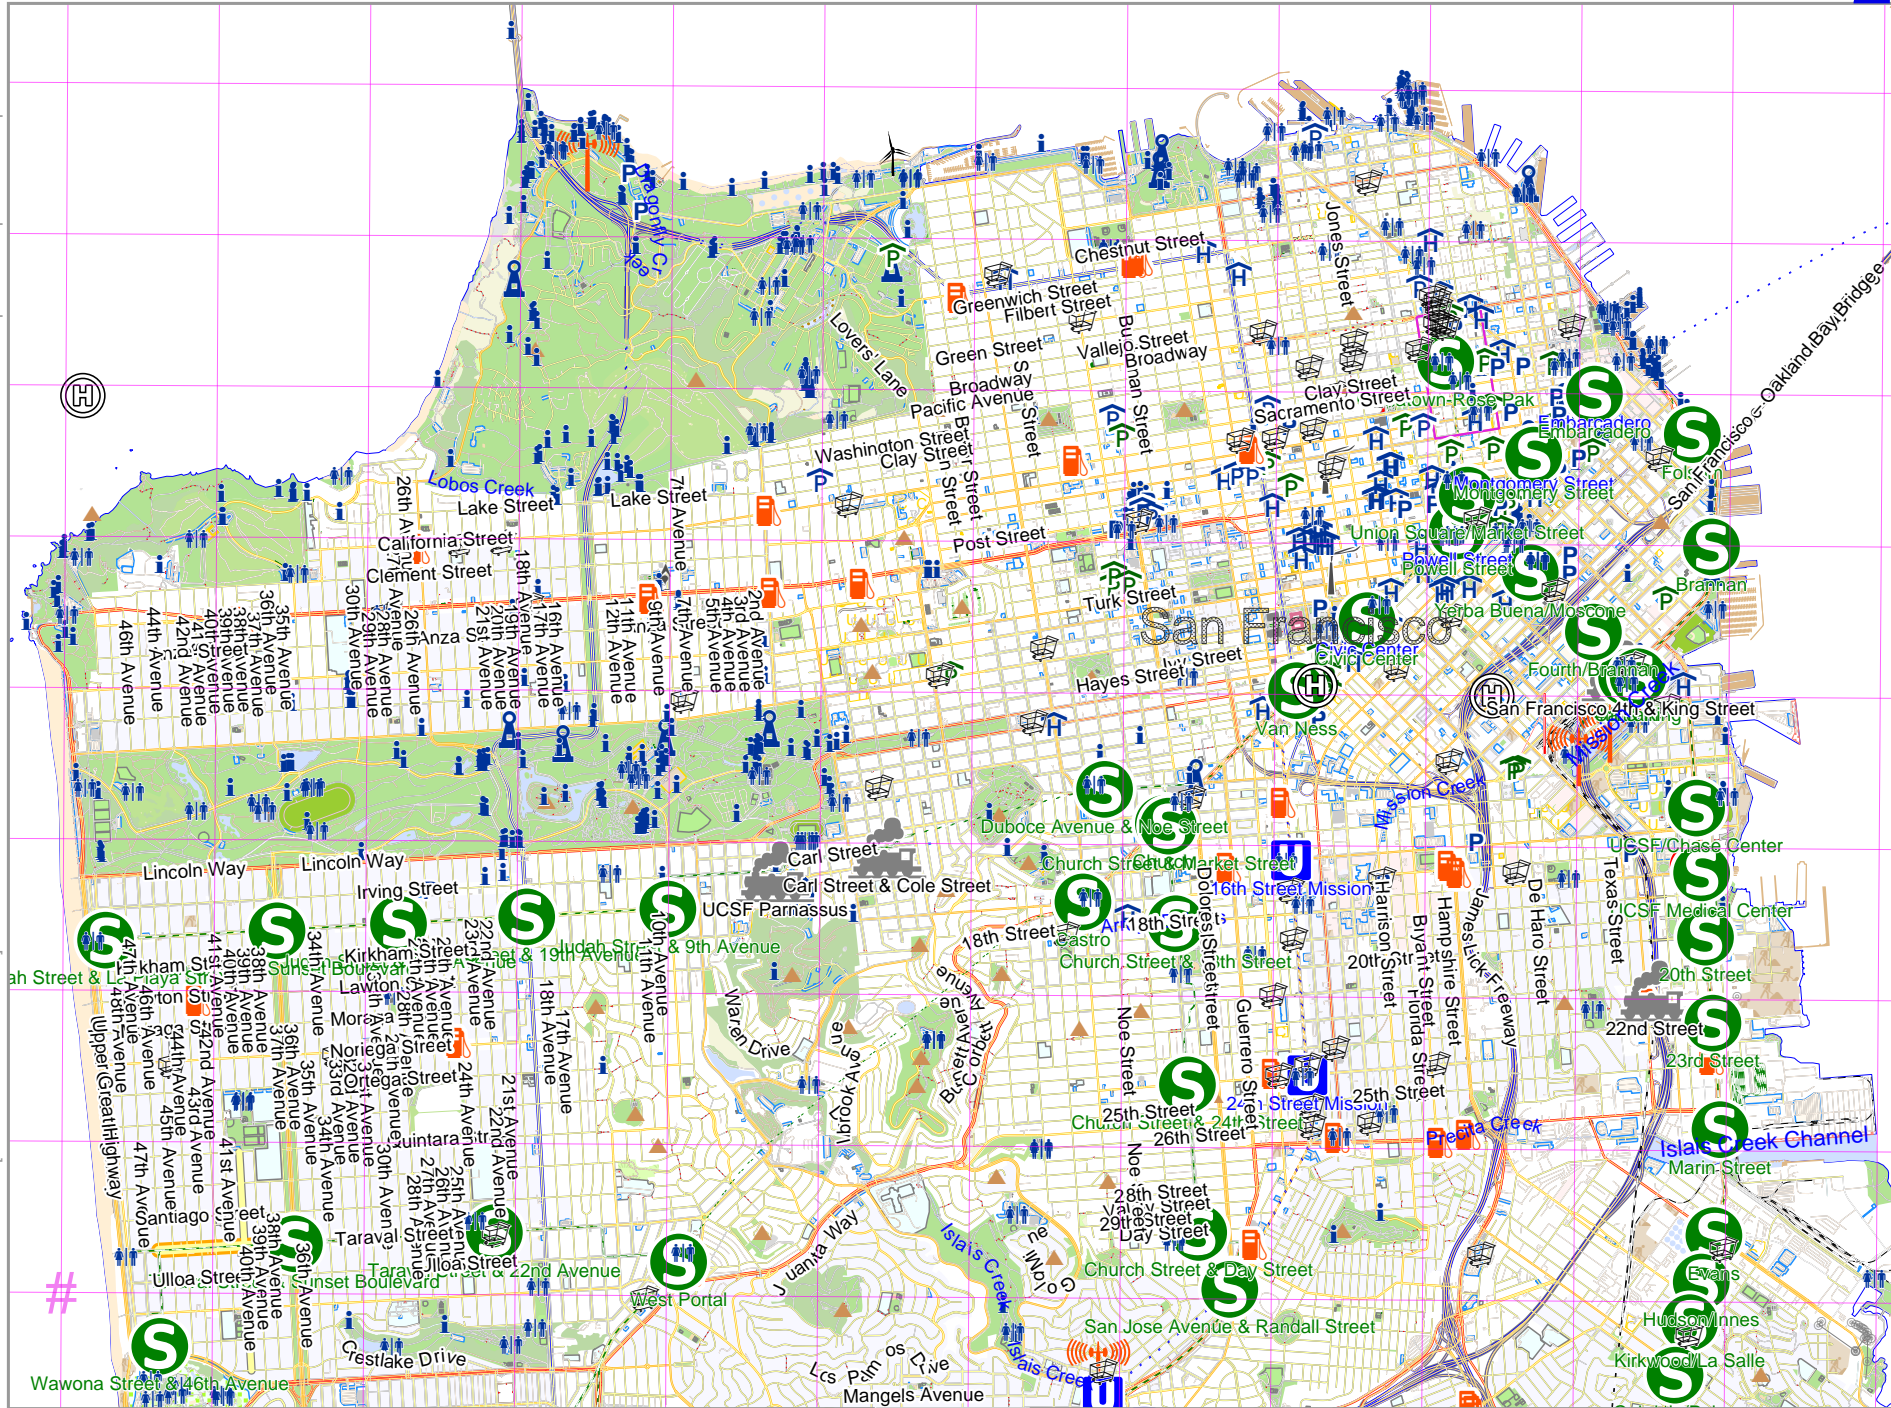

SF - OpenStreetMap

lon -122.37446 lat 37.81610

Map data © OpenStreetMap contributors

pdfmap 20240914 200314_SF - OpenStreetMap -122.44 37.7323 533.pdf

lon -122.51593 lat 37.64861
[nom. scale = 1 / 100000]

UTM: 10 S easting 543.00 km northing 4177.00 km
 UTM-Grid-width = 1000m