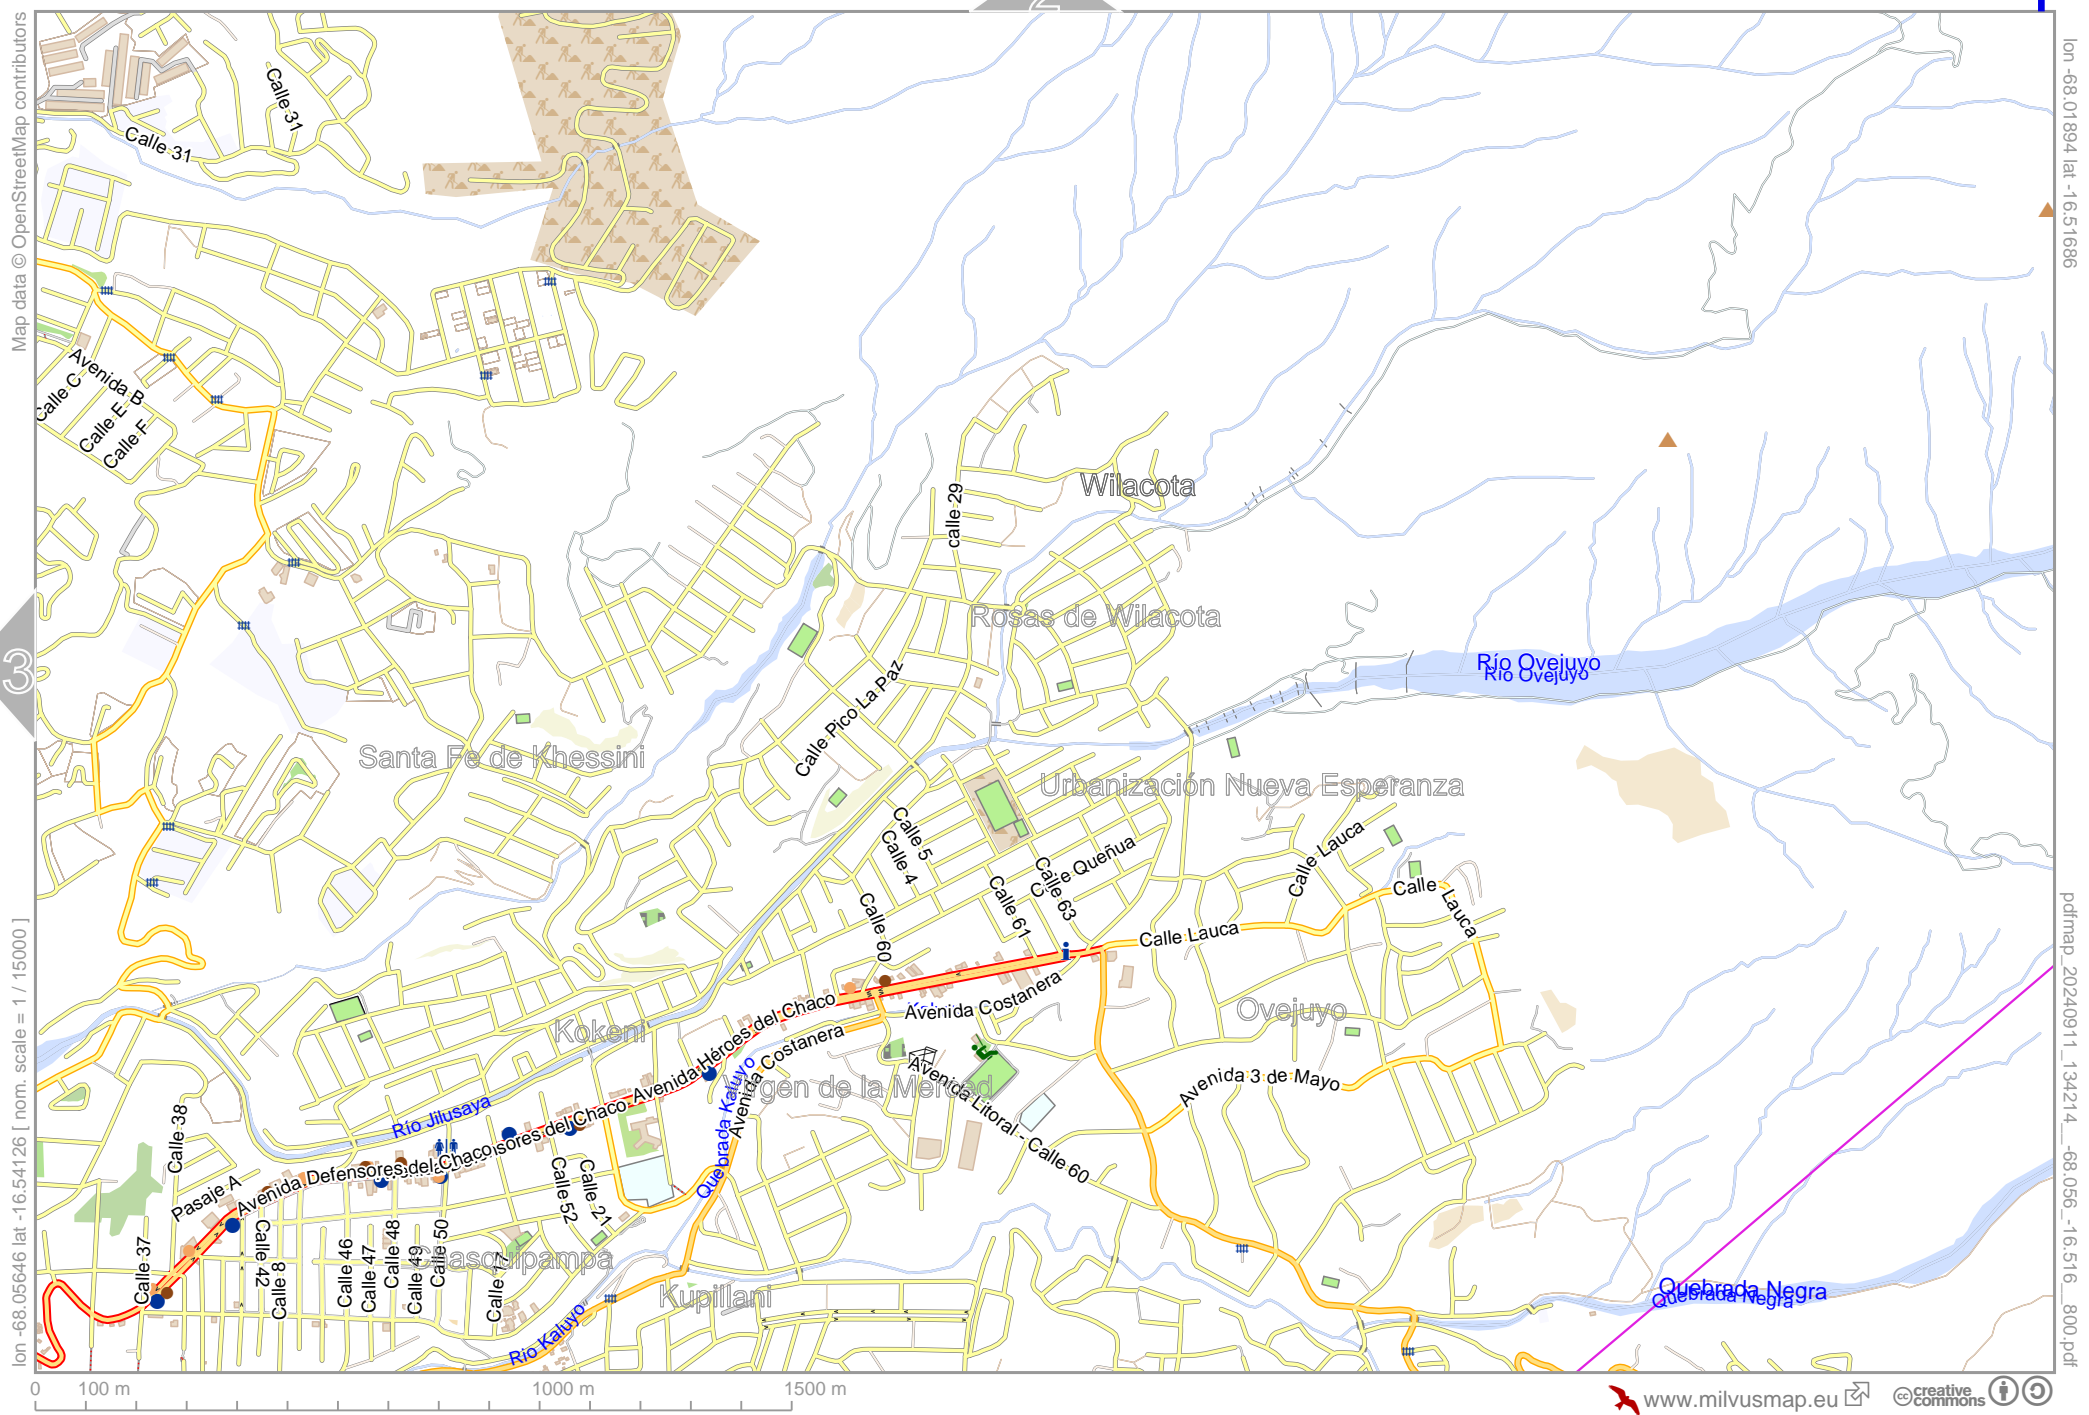

Map data © OpenStreetMap contributors

lon -68.05646 lat -16.51686 [nom. scale = 1 / 15000]

lon -68.01894 lat -16.49247

pdfmap_20240911_134214_-68.056_-16.516_800.pdf

0 100 m 1000 m 1500 m

Map data © OpenStreetMap contributors

lon -68.05646 lat -16.54126 [nom. scale = 1 / 15000]

lon -68.01894 lat -16.51686

pdfmap_20240911_134214_-68.056_-16.516_800.pdf

0 100 m 1000 m 1500 m