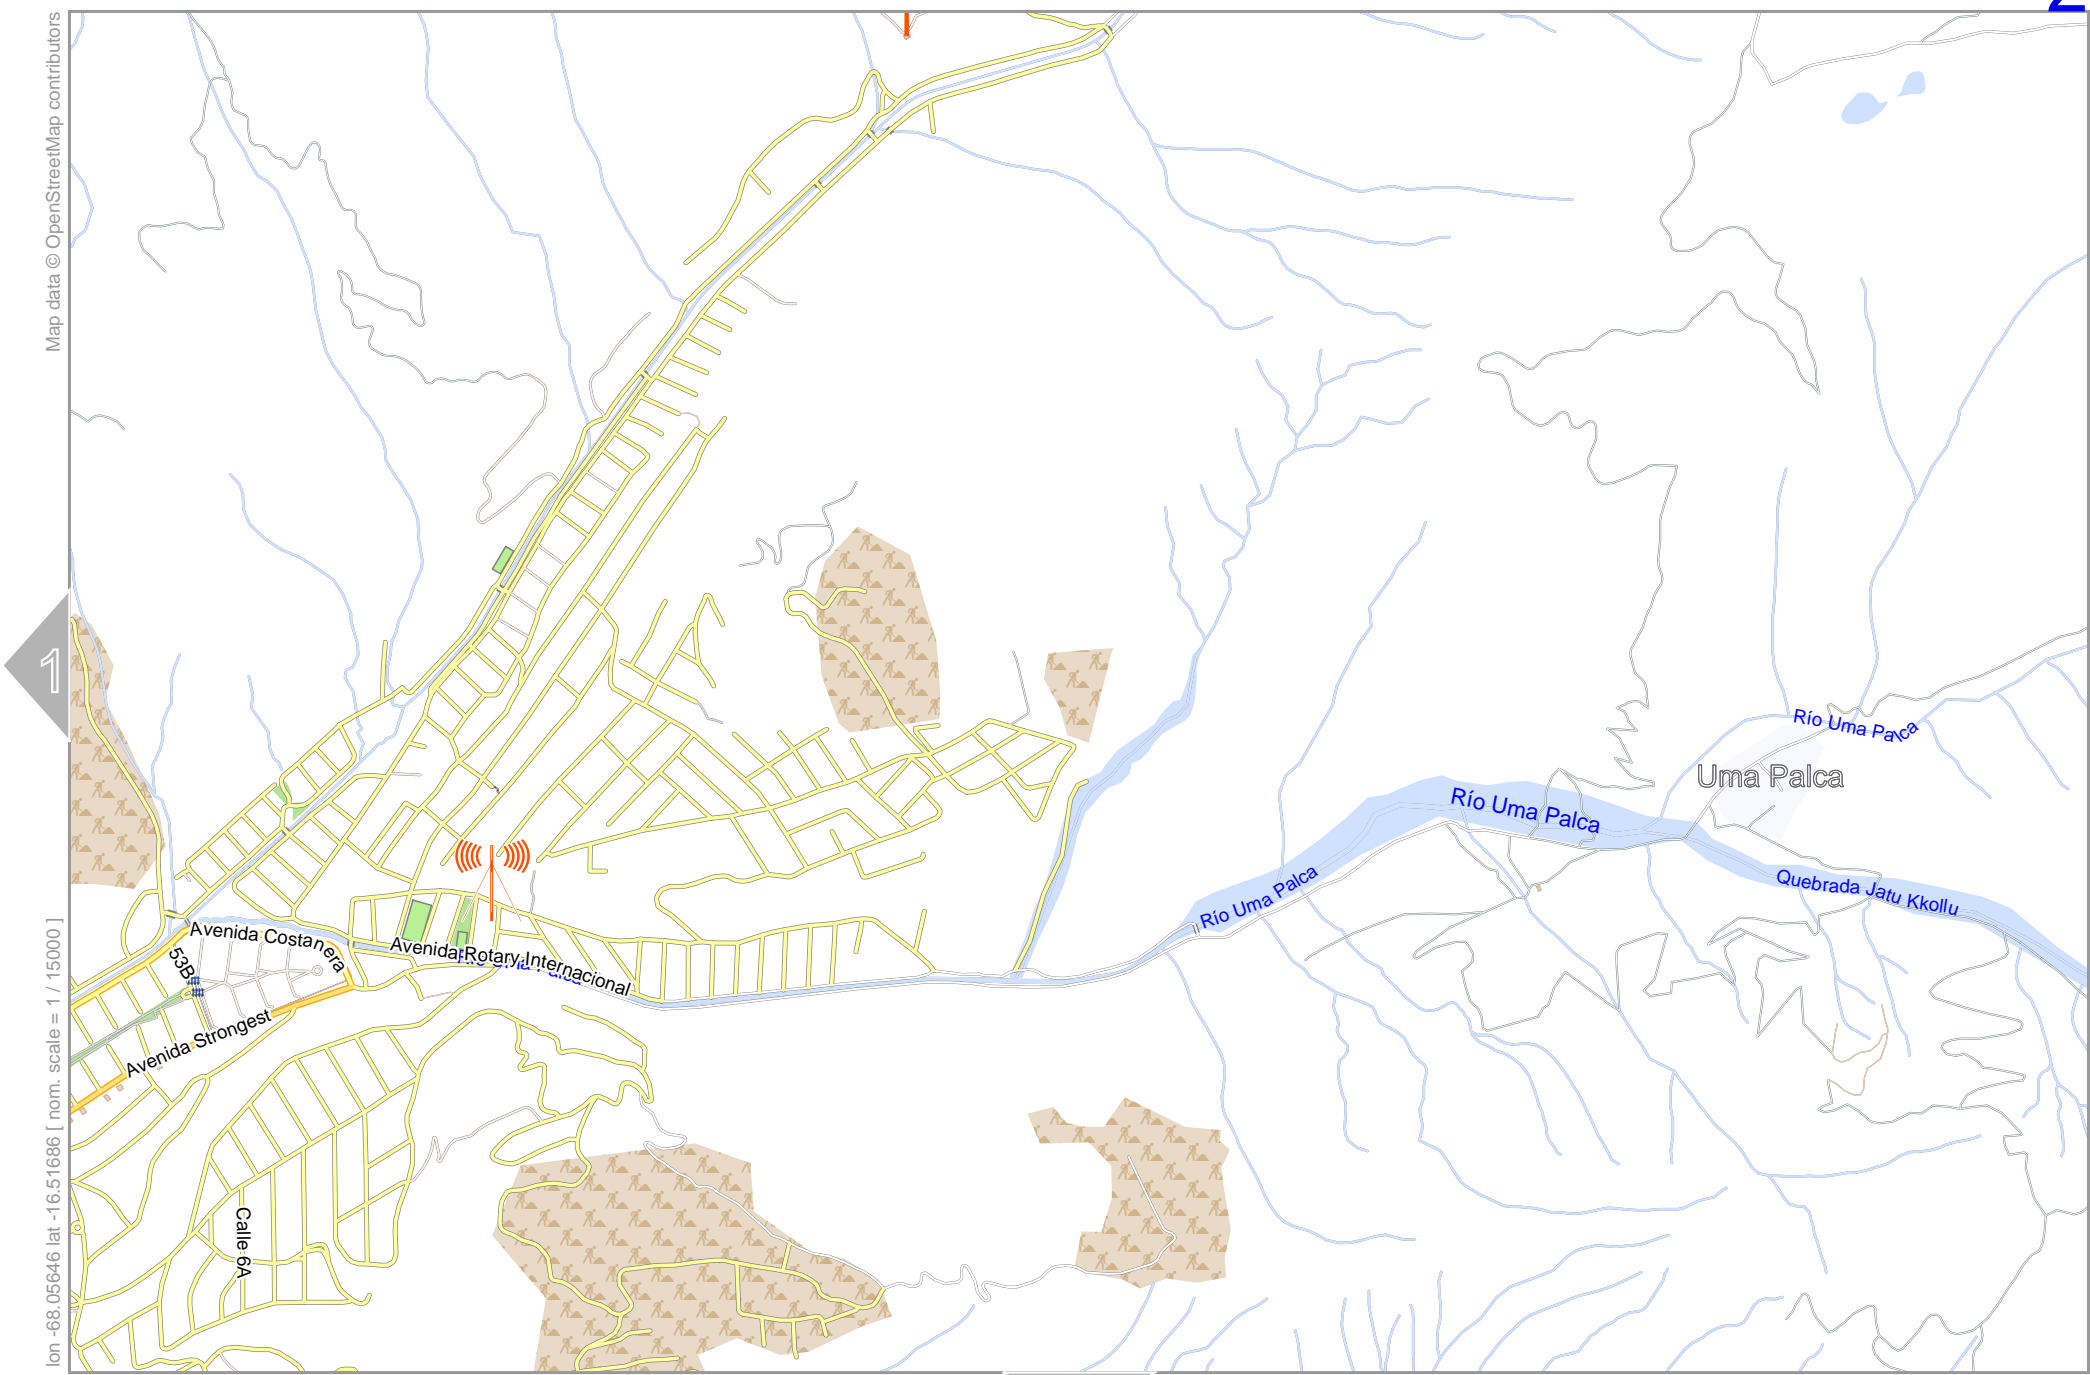

Map data © OpenStreetMap contributors

lon -68.05646 lat -16.51686 [nom. scale = 1 / 15000]

lon -68.01894 lat -16.49247

pdfmap_20240911_134214_-68.056_-16.516_800.pdf

0 100 m 1000 m 1500 m

Map data © OpenStreetMap contributors

lon -68.05646 lat -16.54126 [nom. scale = 1 / 15000]

lon -68.01894 lat -16.51686

pdfmap_20240911_134214_-68.056_-16.516_800.pdf

0 100 m 1000 m 1500 m