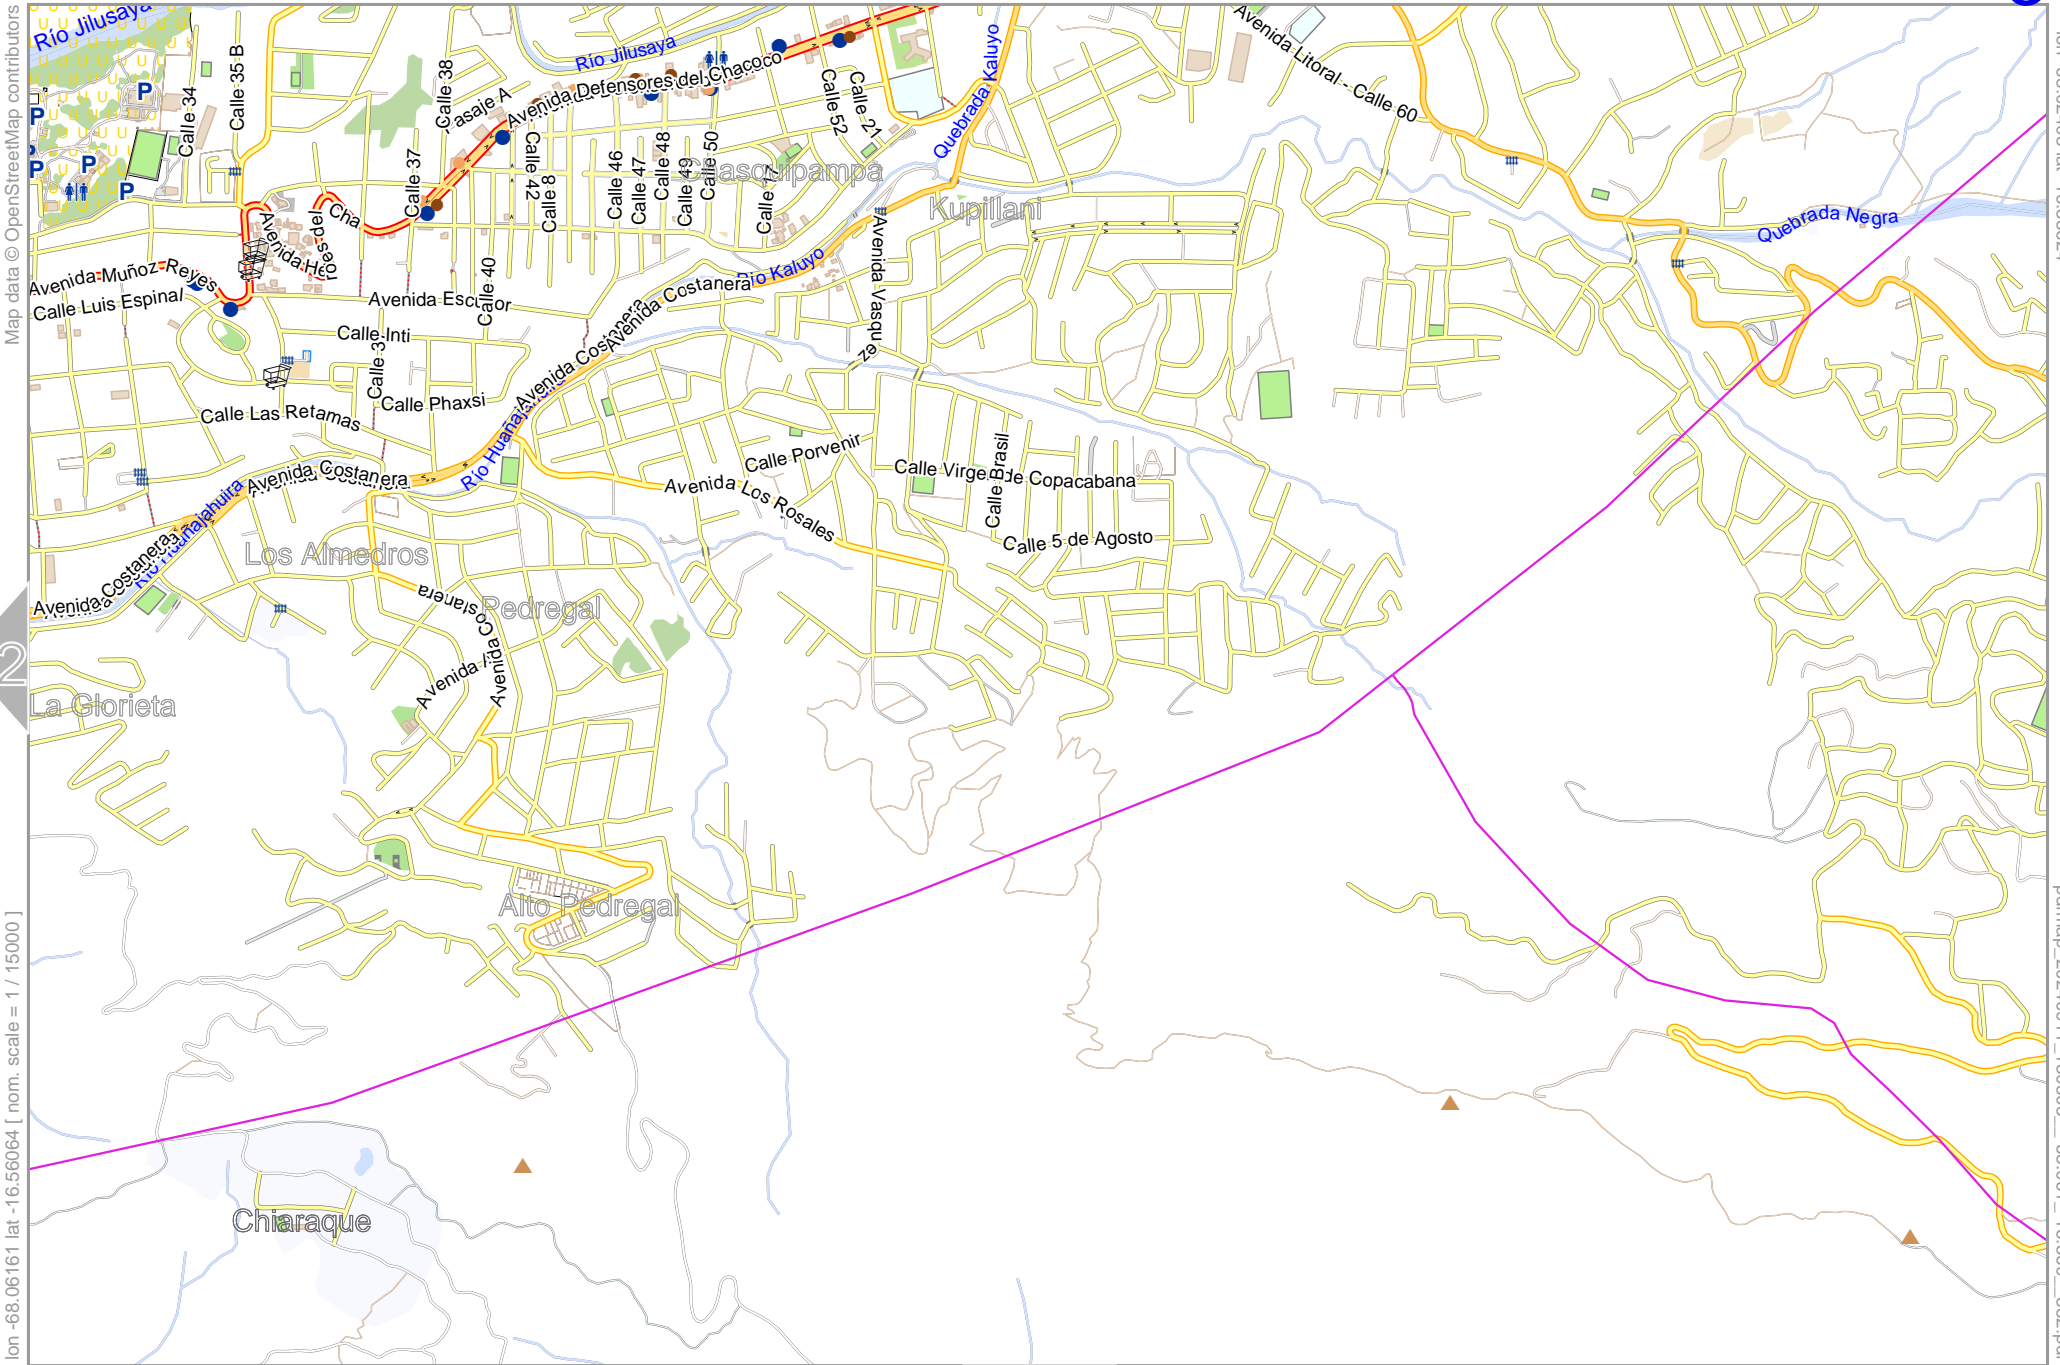

Map data © OpenStreetMap contributors

lon -68.09913 lat -16.56064 [ nom. scale = 1 / 15000 ]

lon -68.06161 lat -16.53624

pdfmap\_20240911\_130803\_-68.061\_-16.560\_882.pdf

Map data © OpenStreetMap contributors

lon -68.06161 lat -16.56064 [ nom. scale = 1 / 15000 ]

lon -68.02408 lat -16.53624

pdfmap\_20240911\_130803\_-68.061\_-16.560\_882.pdf

Map data © OpenStreetMap contributors

lon -68.09913 lat -16.58504 [ nom. scale = 1 / 15000 ]

lon -68.06161 lat -16.56064

pdfmap\_20240911\_130803\_-68.061\_-16.560\_882.pdf

Map data © OpenStreetMap contributors

lon -68.06161 lat -16.58504 [ nom. scale = 1 / 15000 ]

lon -68.02408 lat -16.56064

pdfmap\_20240911\_130803\_-68.061\_-16.560\_882.pdf