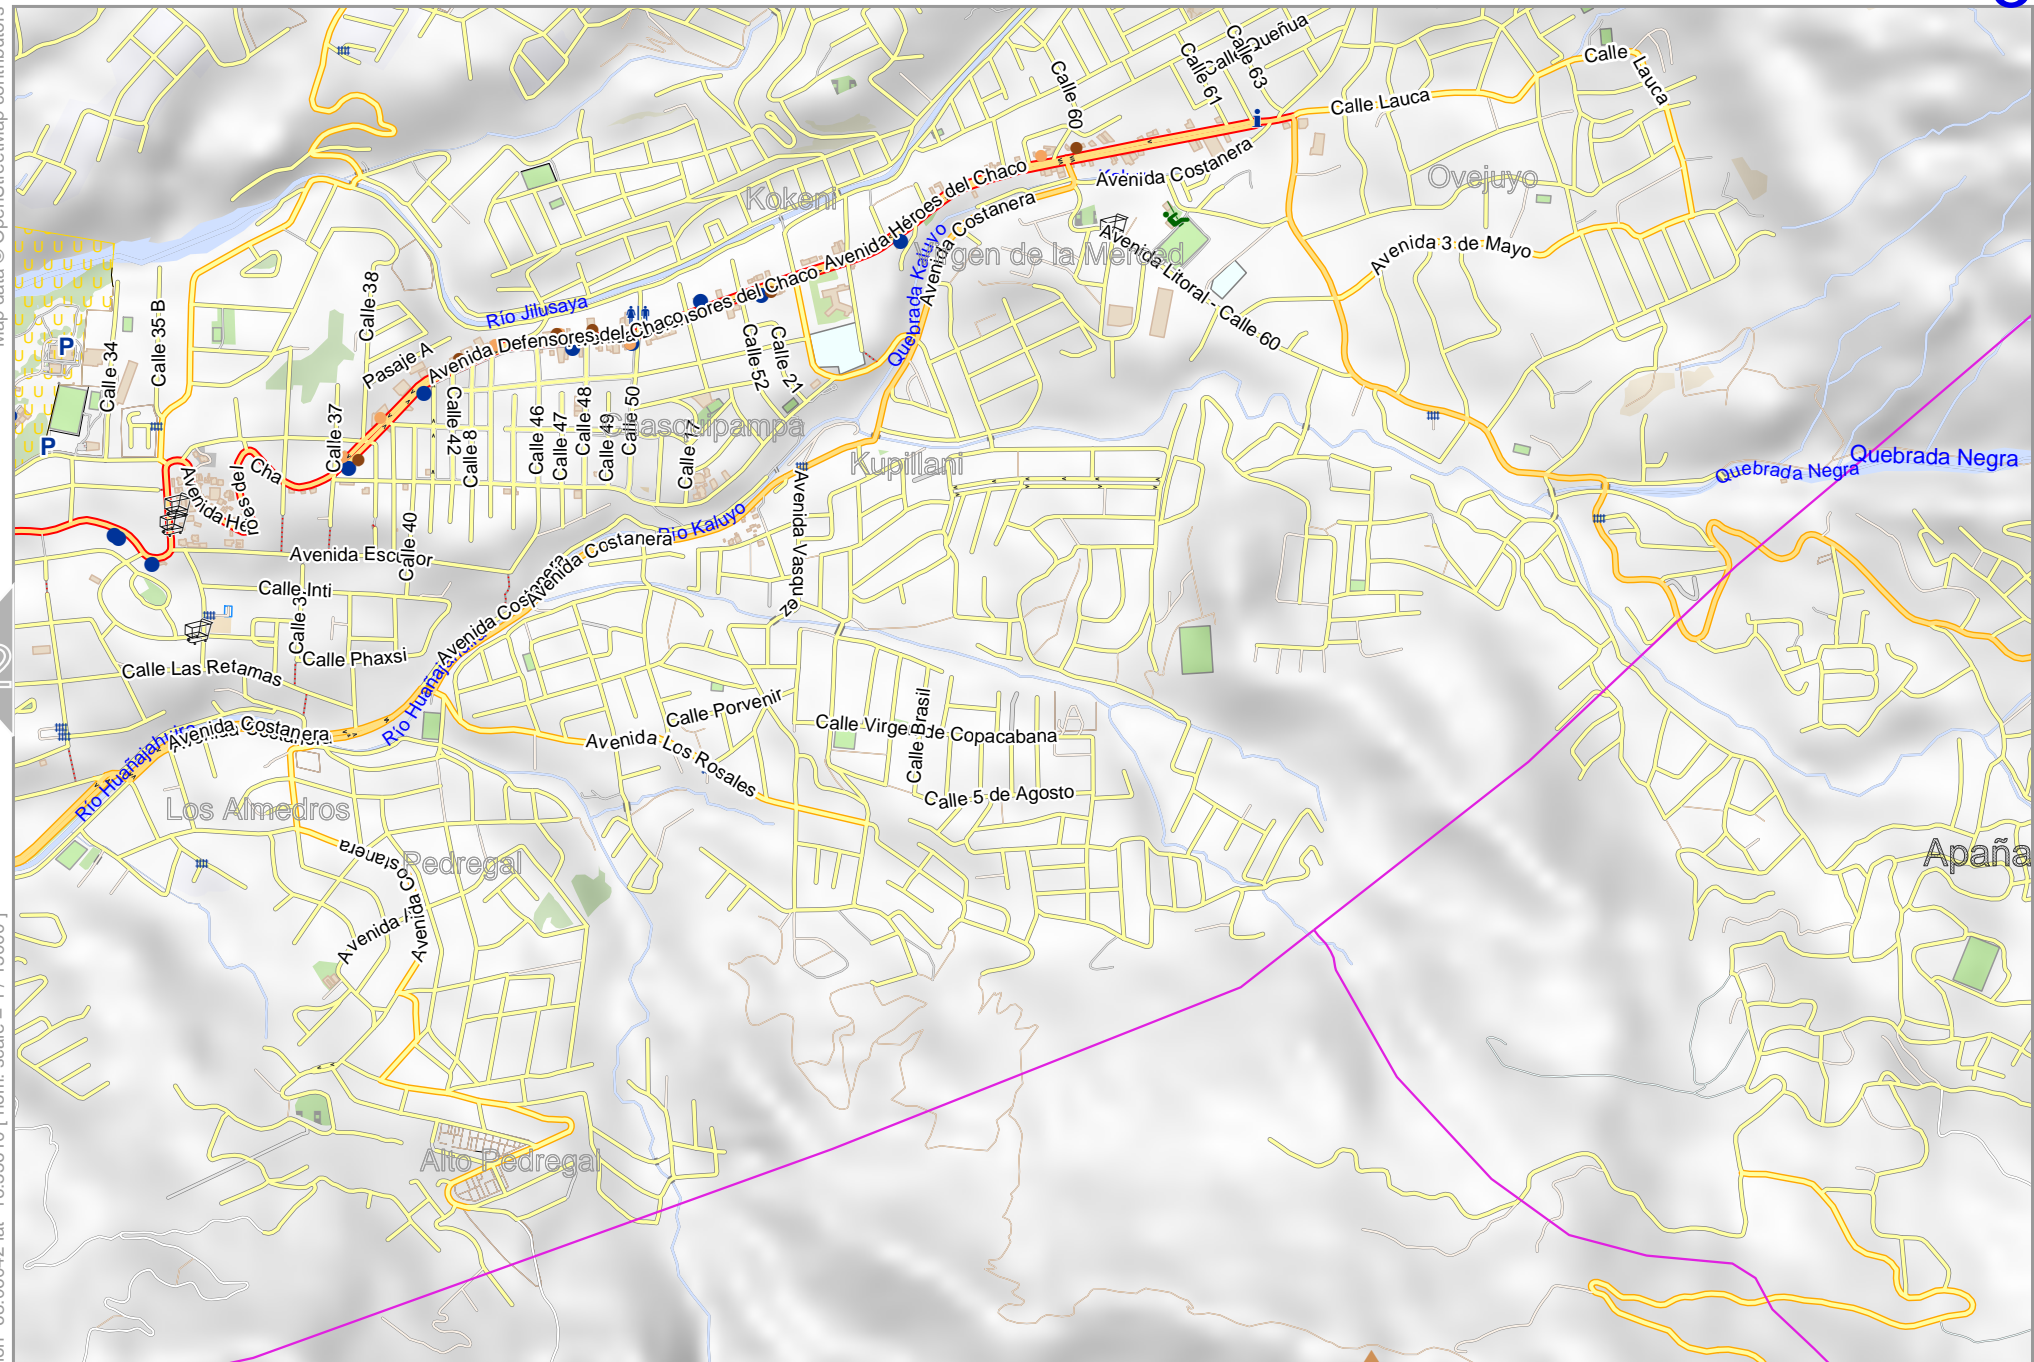

Map data © OpenStreetMap contributors

lon -68.09795 lat -16.55610 [nom. scale = 1 / 15000]

lon -68.06042 lat -16.53170

pdfmap_20240911_130305 -68.060 -16.556 924.pdf

X:here_we_are

0 100 m 1000 m 1500 m

Map data © OpenStreetMap contributors

lon -68.06042 lat -16.55610 [nom. scale = 1 / 15000]

lon -68.02290 lat -16.53170

pdfmap_20240911_130305_-68.060_-16.556_924.pdf

Map data © OpenStreetMap contributors

lon -68.09795 lat -16.58050 [nom. scale = 1 / 15000]

lon -68.06042 lat -16.55610

pdfmap_20240911_130305_-68.060_-16.556_924.pdf

Map data © OpenStreetMap contributors

lon -68.06042 lat -16.58050 [nom. scale = 1 / 15000]

lon -68.02290 lat -16.55610

pdfmap_20240911_130305_-68.060_-16.556_924.pdf

Chiaraque

P

0 100 m 1000 m 1500 m