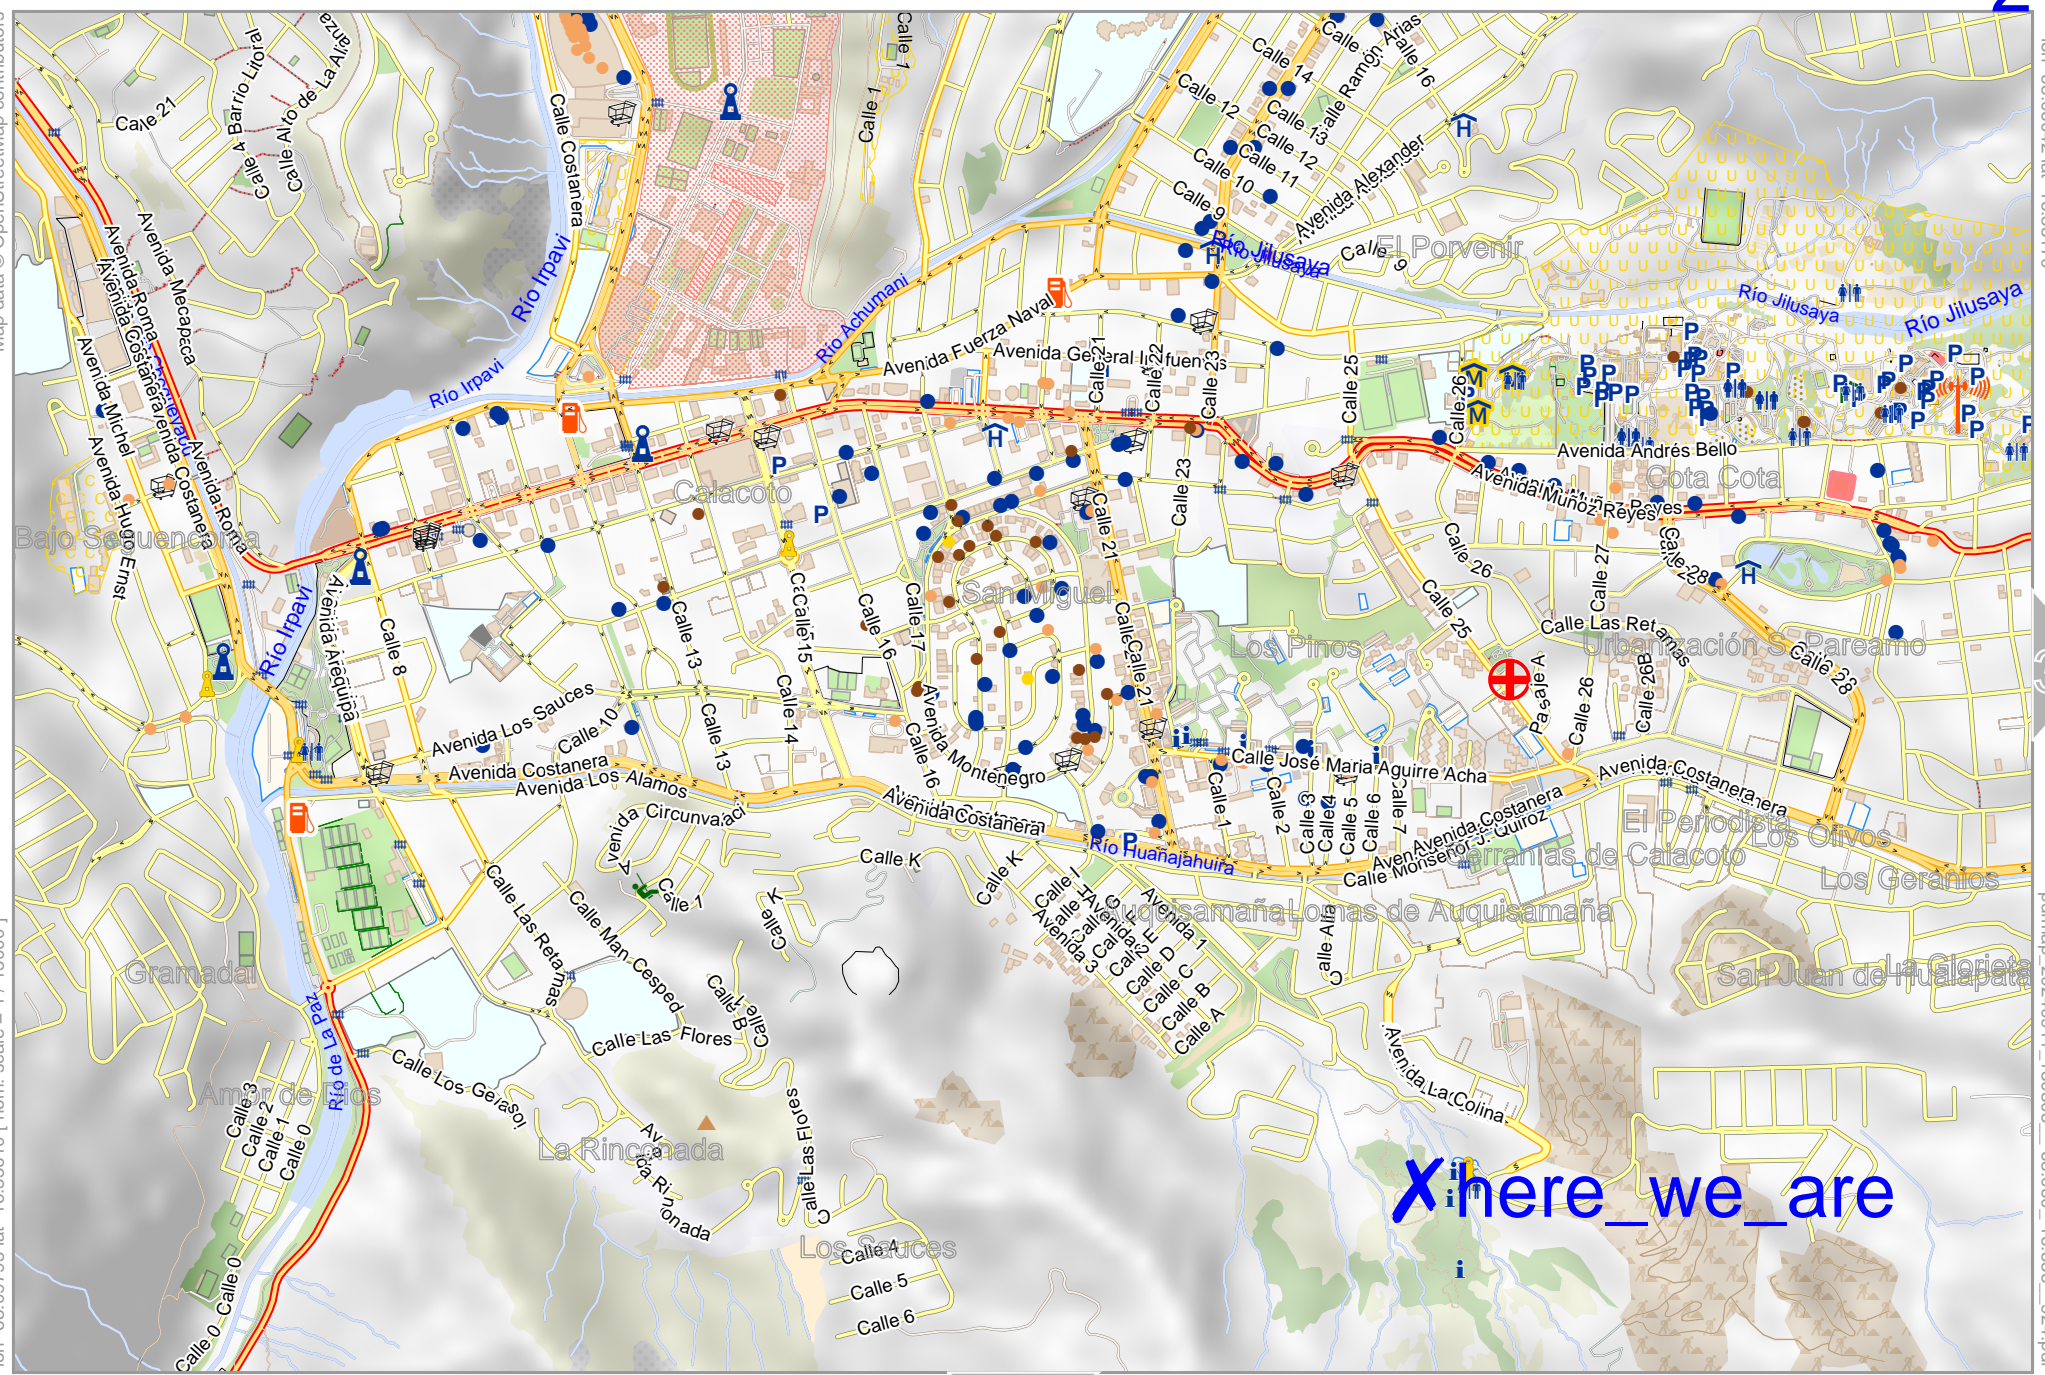

Map data © OpenStreetMap contributors

lon -68.09795 lat -16.55610 [nom. scale = 1 / 15000]

lon -68.06042 lat -16.53170

pdfmap_20240911_130305 -68.060 -16.556 924.pdf

X:here_we_are

0 100 m 1000 m 1500 m

Map data © OpenStreetMap contributors

lon -68.06042 lat -16.55610 [nom. scale = 1 / 15000]

lon -68.02290 lat -16.53170

pdfmap_20240911_130305_-68.060_-16.556_924.pdf

Map data © OpenStreetMap contributors

lon -68.09795 lat -16.58050 [nom. scale = 1 / 15000]

lon -68.06042 lat -16.55610

pdfmap_20240911_130305_-68.060_-16.556_924.pdf

Map data © OpenStreetMap contributors

lon -68.06042 lat -16.58050 [nom. scale = 1 / 15000]

lon -68.02290 lat -16.55610

pdfmap_20240911_130305_-68.060_-16.556_924.pdf

Chiaraque

P

0 100 m 1000 m 1500 m