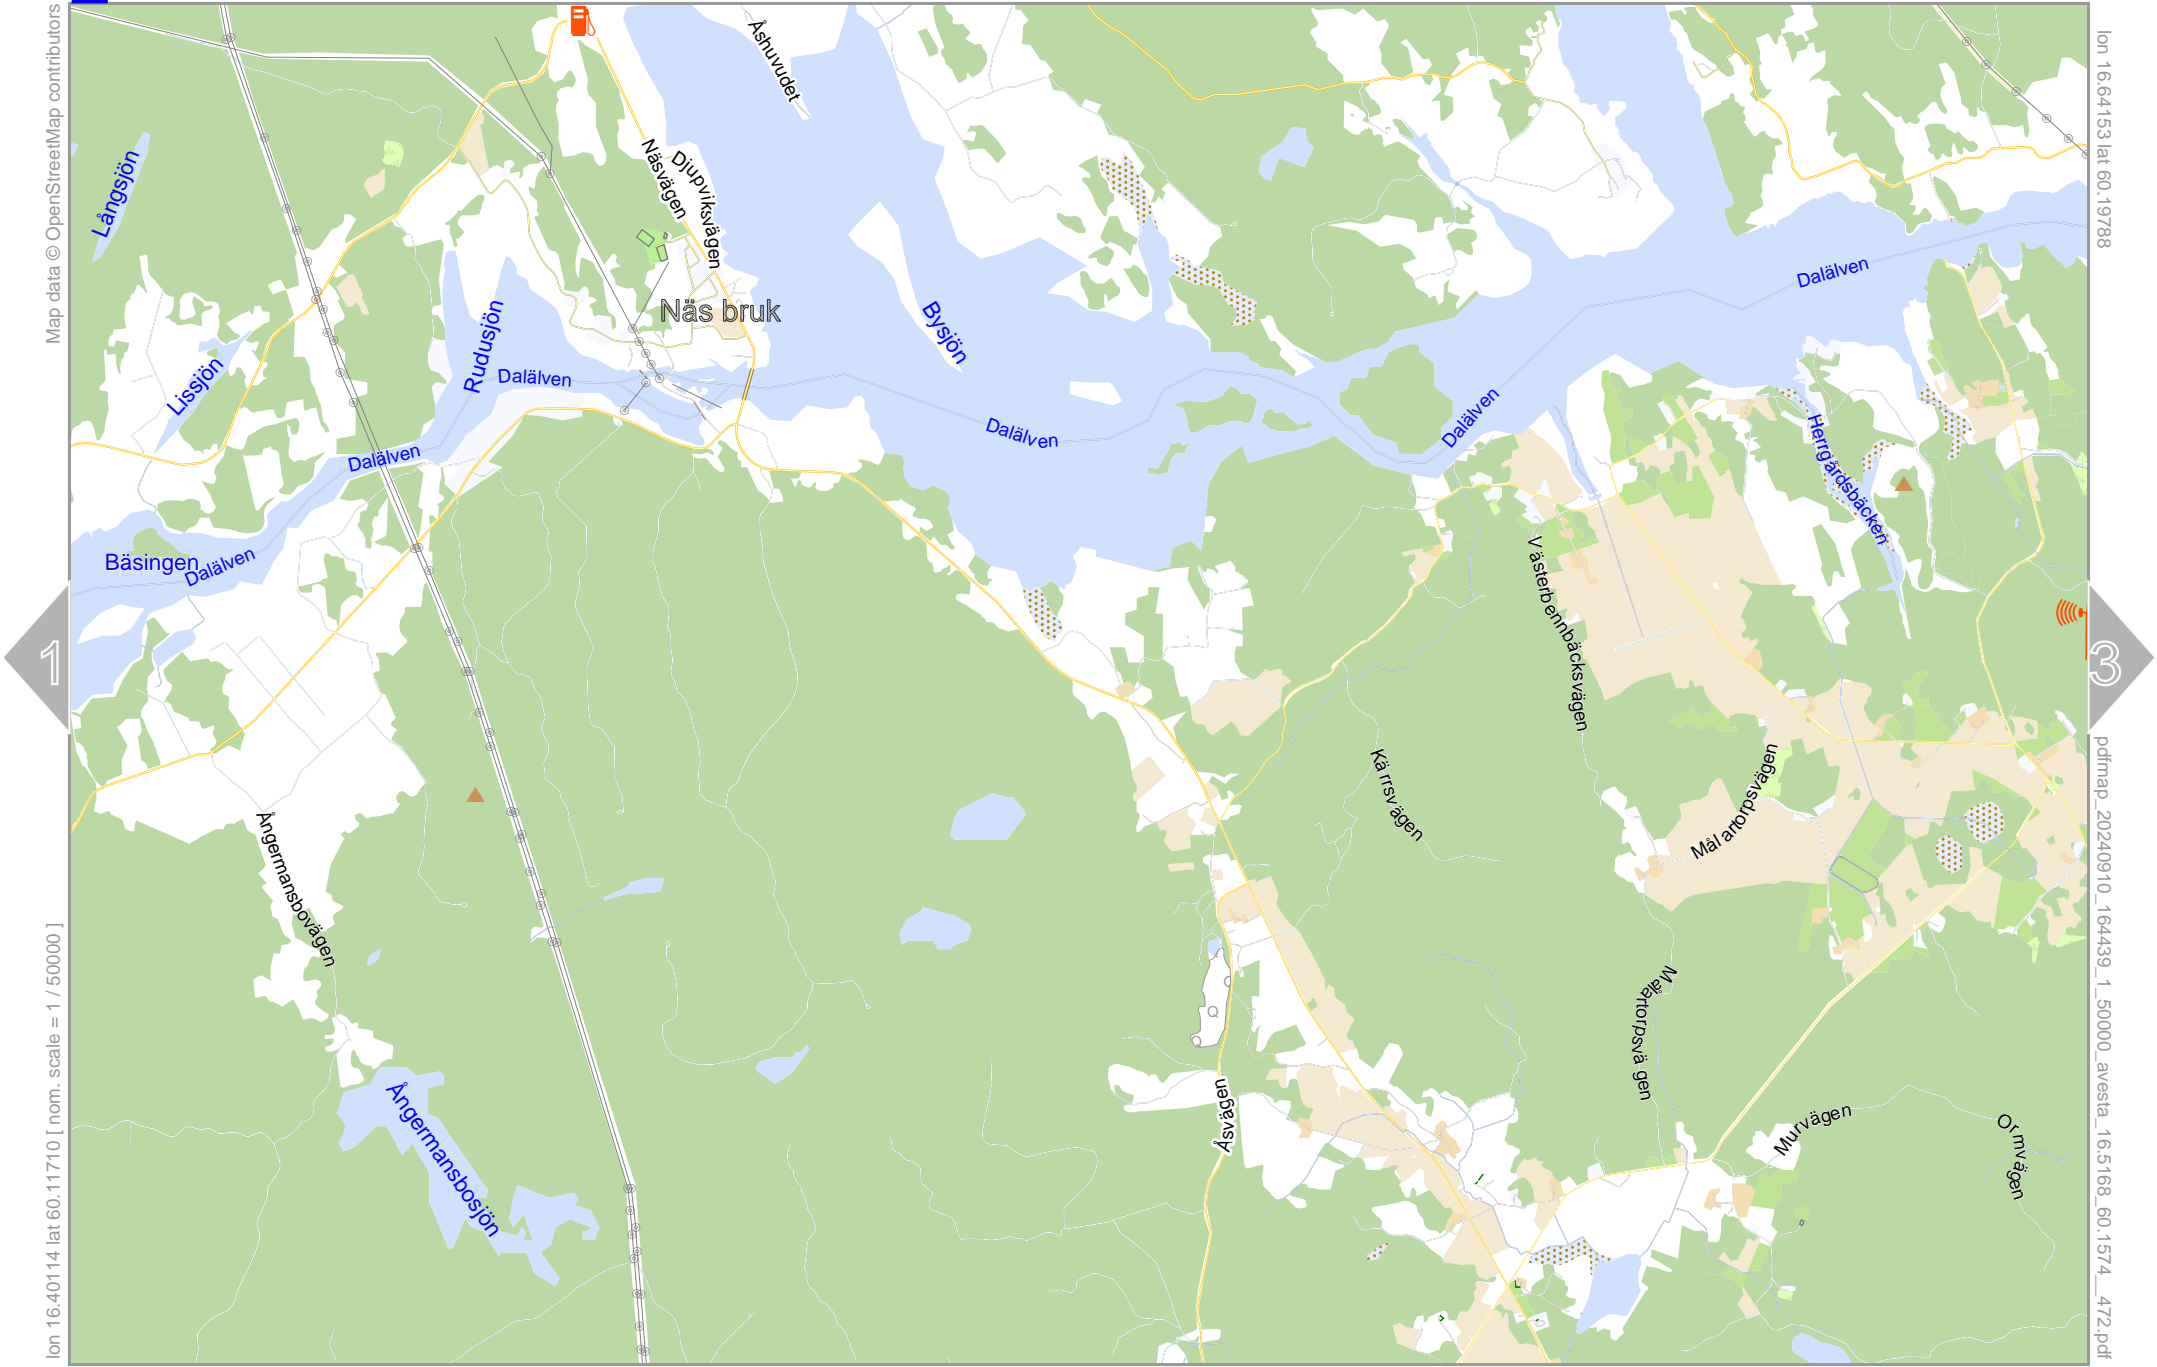

Map data © OpenStreetMap contributors

lon 16.410141 lat 60.19788

lon 16.16975 lat 60.11710 [nom. scale = 1 / 50000]

pdfmap_20240910_164439_1_50000_avesta_16.5168_60.1574_472.pdf

Map data © OpenStreetMap contributors

lon 16.64153 lat 60.19788

lon 16.40114 lat 60.11710 [nom. scale = 1 / 50000]

pdfmap_20240910_164439_1_50000_avesta_16.5168_60.1574_472.pdf

0 1000 m 5000 m

Map data © OpenStreetMap contributors

lon 16.63253 lat 60.11710 [nom. scale = 1 / 50000]

lon 16.87292 lat 60.19788

pdfmap_20240910_164439_1_50000_avesta_16.5168_60.1574_472.pdf