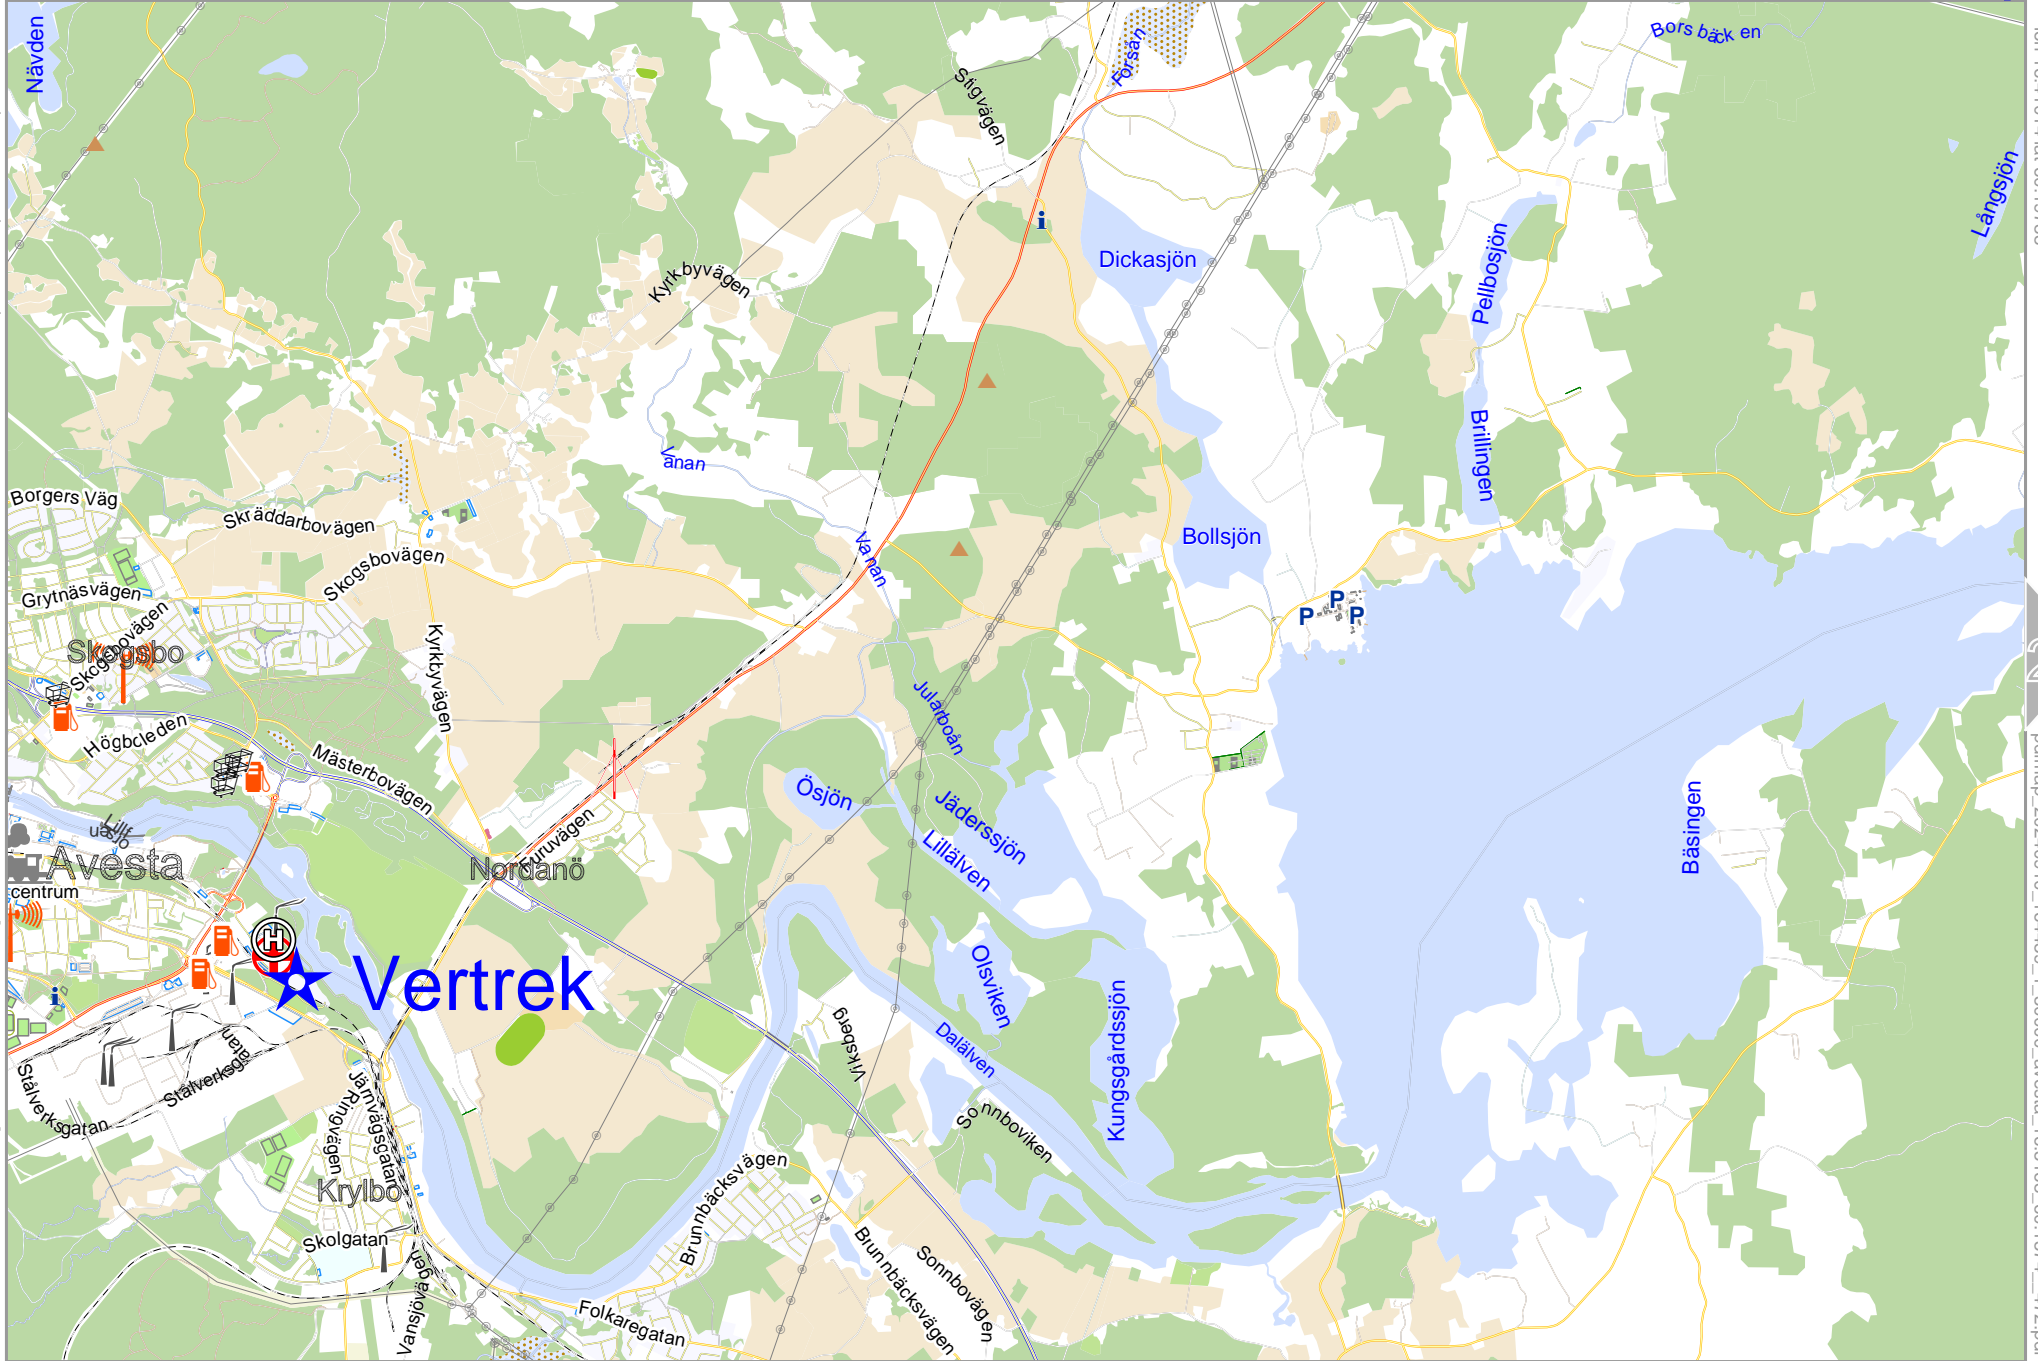

Map data © OpenStreetMap contributors

lon 16.410141 lat 60.19788

lon 16.16975 lat 60.11710 [nom. scale = 1 / 50000]

pdfmap_20240910_164439_1_50000_avesta_16.5168_60.1574_472.pdf

Map data © OpenStreetMap contributors

lon 16.64153 lat 60.19788

lon 16.40114 lat 60.11710 [nom. scale = 1 / 50000]

pdfmap_20240910_164439_1_50000_avesta_16.5168_60.1574_472.pdf

0 1000 m 5000 m

Map data © OpenStreetMap contributors

lon 16.63253 lat 60.11710 [nom. scale = 1 / 50000]

lon 16.87292 lat 60.19788

pdfmap_20240910_164439_1_50000_avesta_16.5168_60.1574_472.pdf