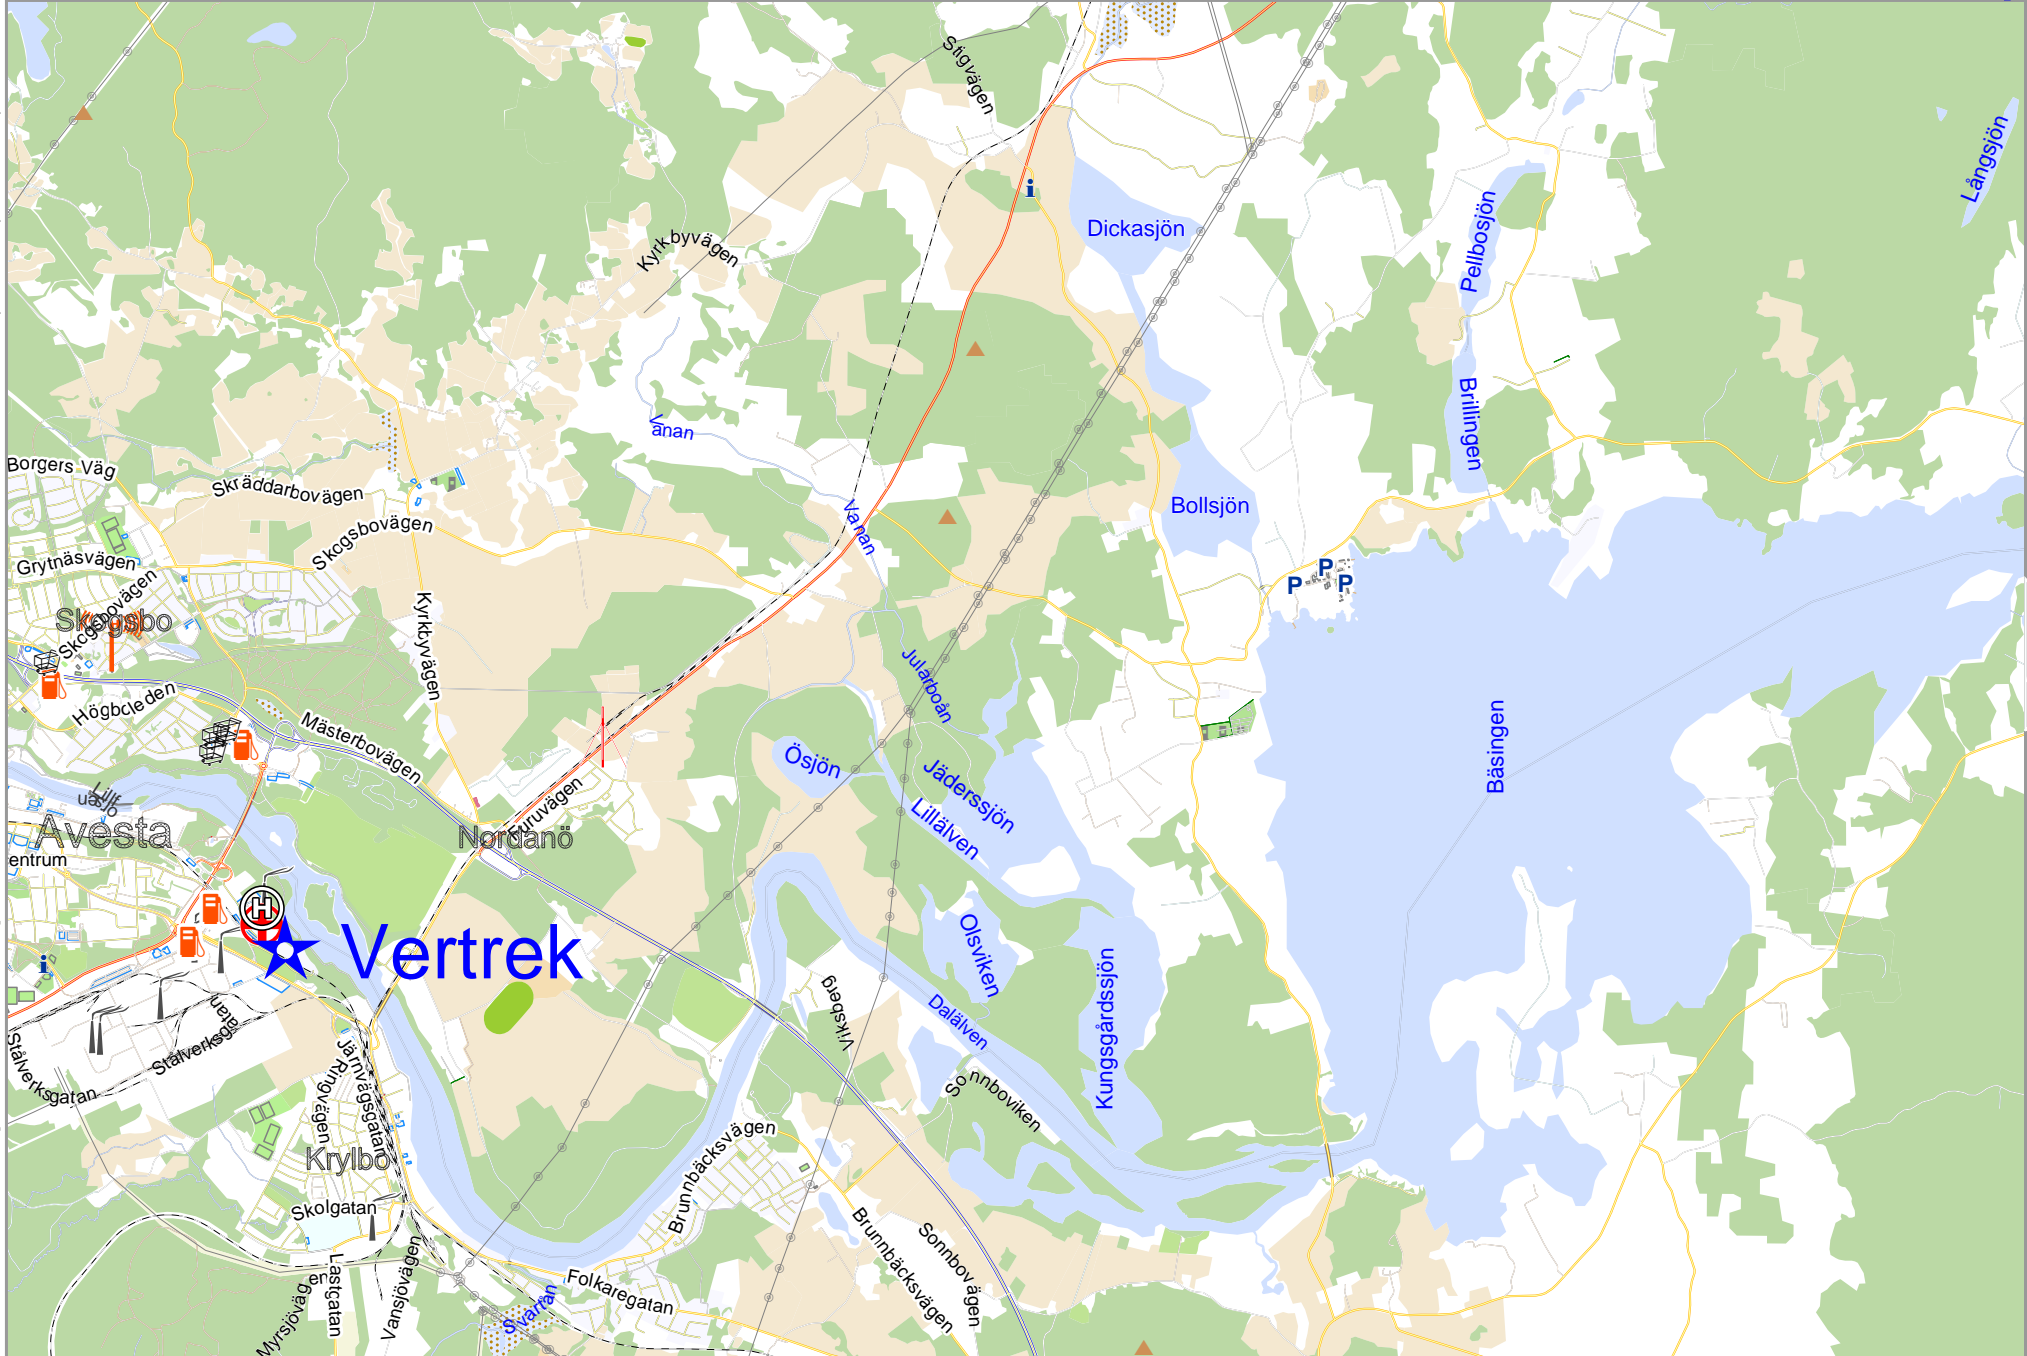

Map data © OpenStreetMap contributors

[lon 16.17113 lat 60.11522 [nom. scale = 1 / 50000]

lon 16.41151 lat 60.19600

pdfmap_20240910_164317_1_50000_avesta_16.4025_60.1556_366.pdf

0 1000 m 5000 m

Map data © OpenStreetMap contributors

lon 16.40251 lat 60.11522 [nom. scale = 1 / 50000]

lon 16.64289 lat 60.19600

pdfmap_20240910_164317_1_50000_avesta_16.4025_60.1556_366.pdf