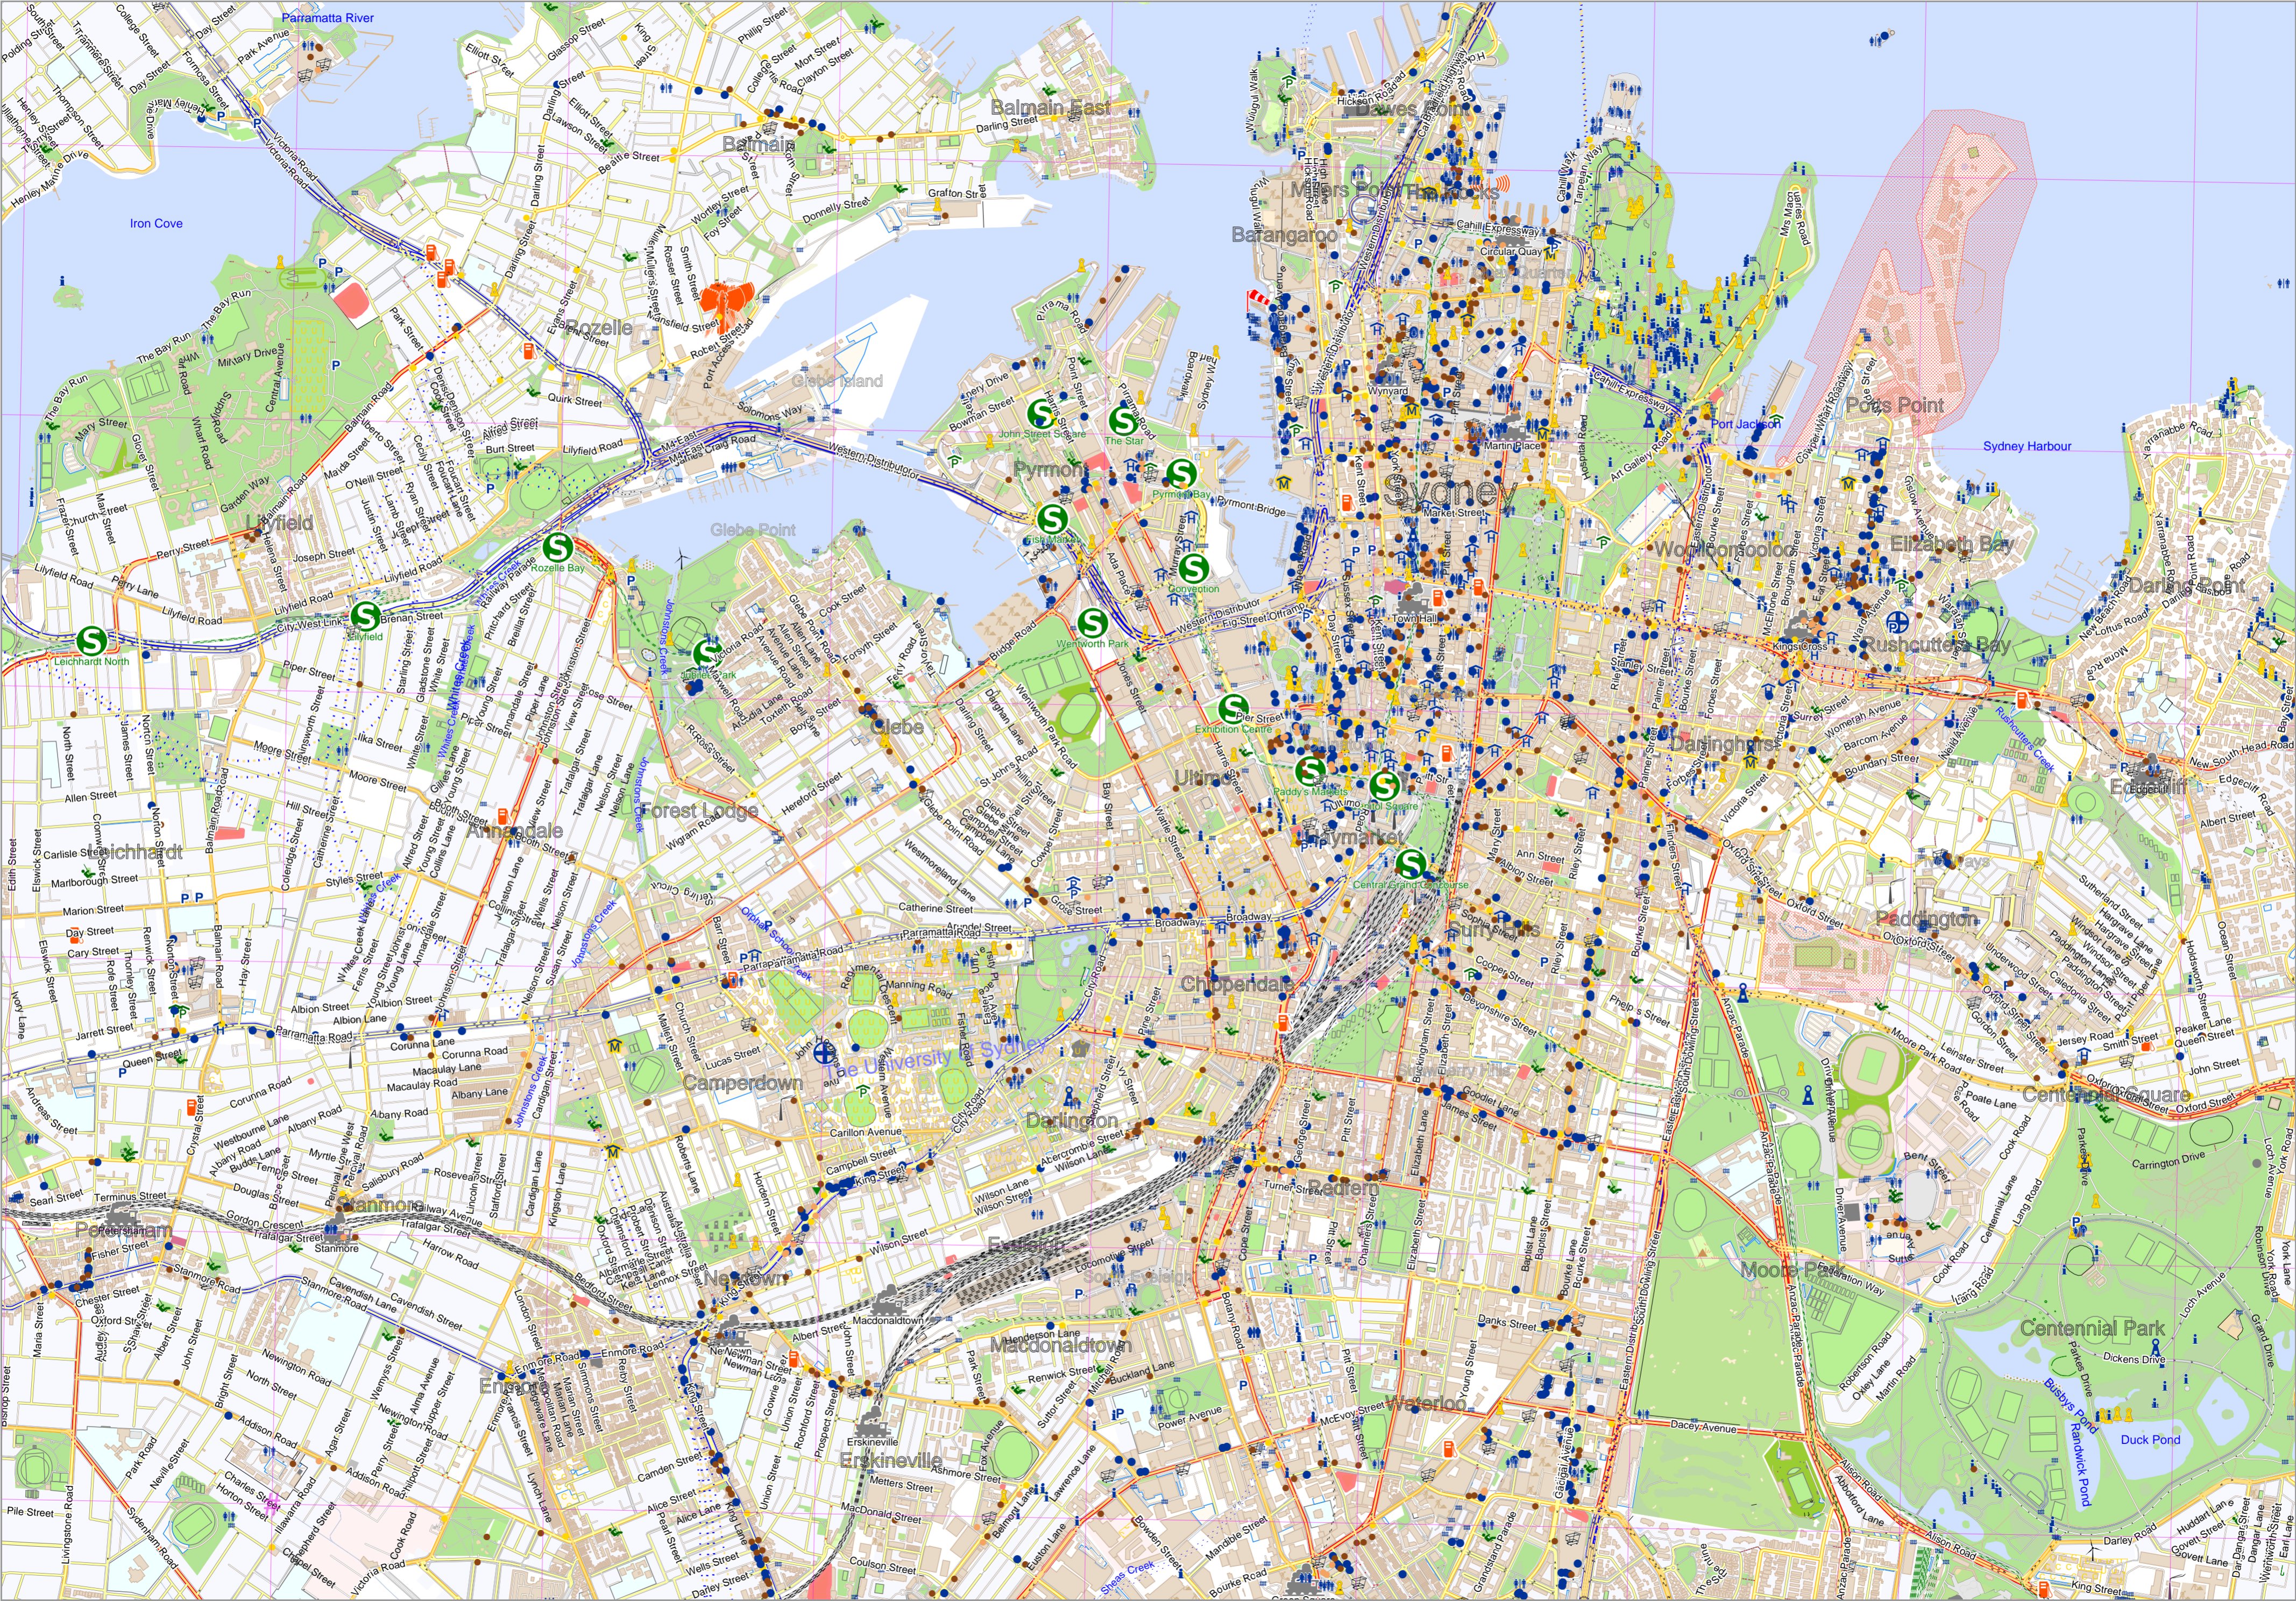

Map data © OpenStreetMap contributors

lon:151.24198 lat:-33.85373

lon:151.15063 lat:-33.90600 from:scale=1/15000

UTM: 56 H easting 330.00 km northing 6247.00 km
UTM-Grid-width = 1000m

pdmap_20240909_025856_Map_Sydney_1_15000_151.15063_-33.85373