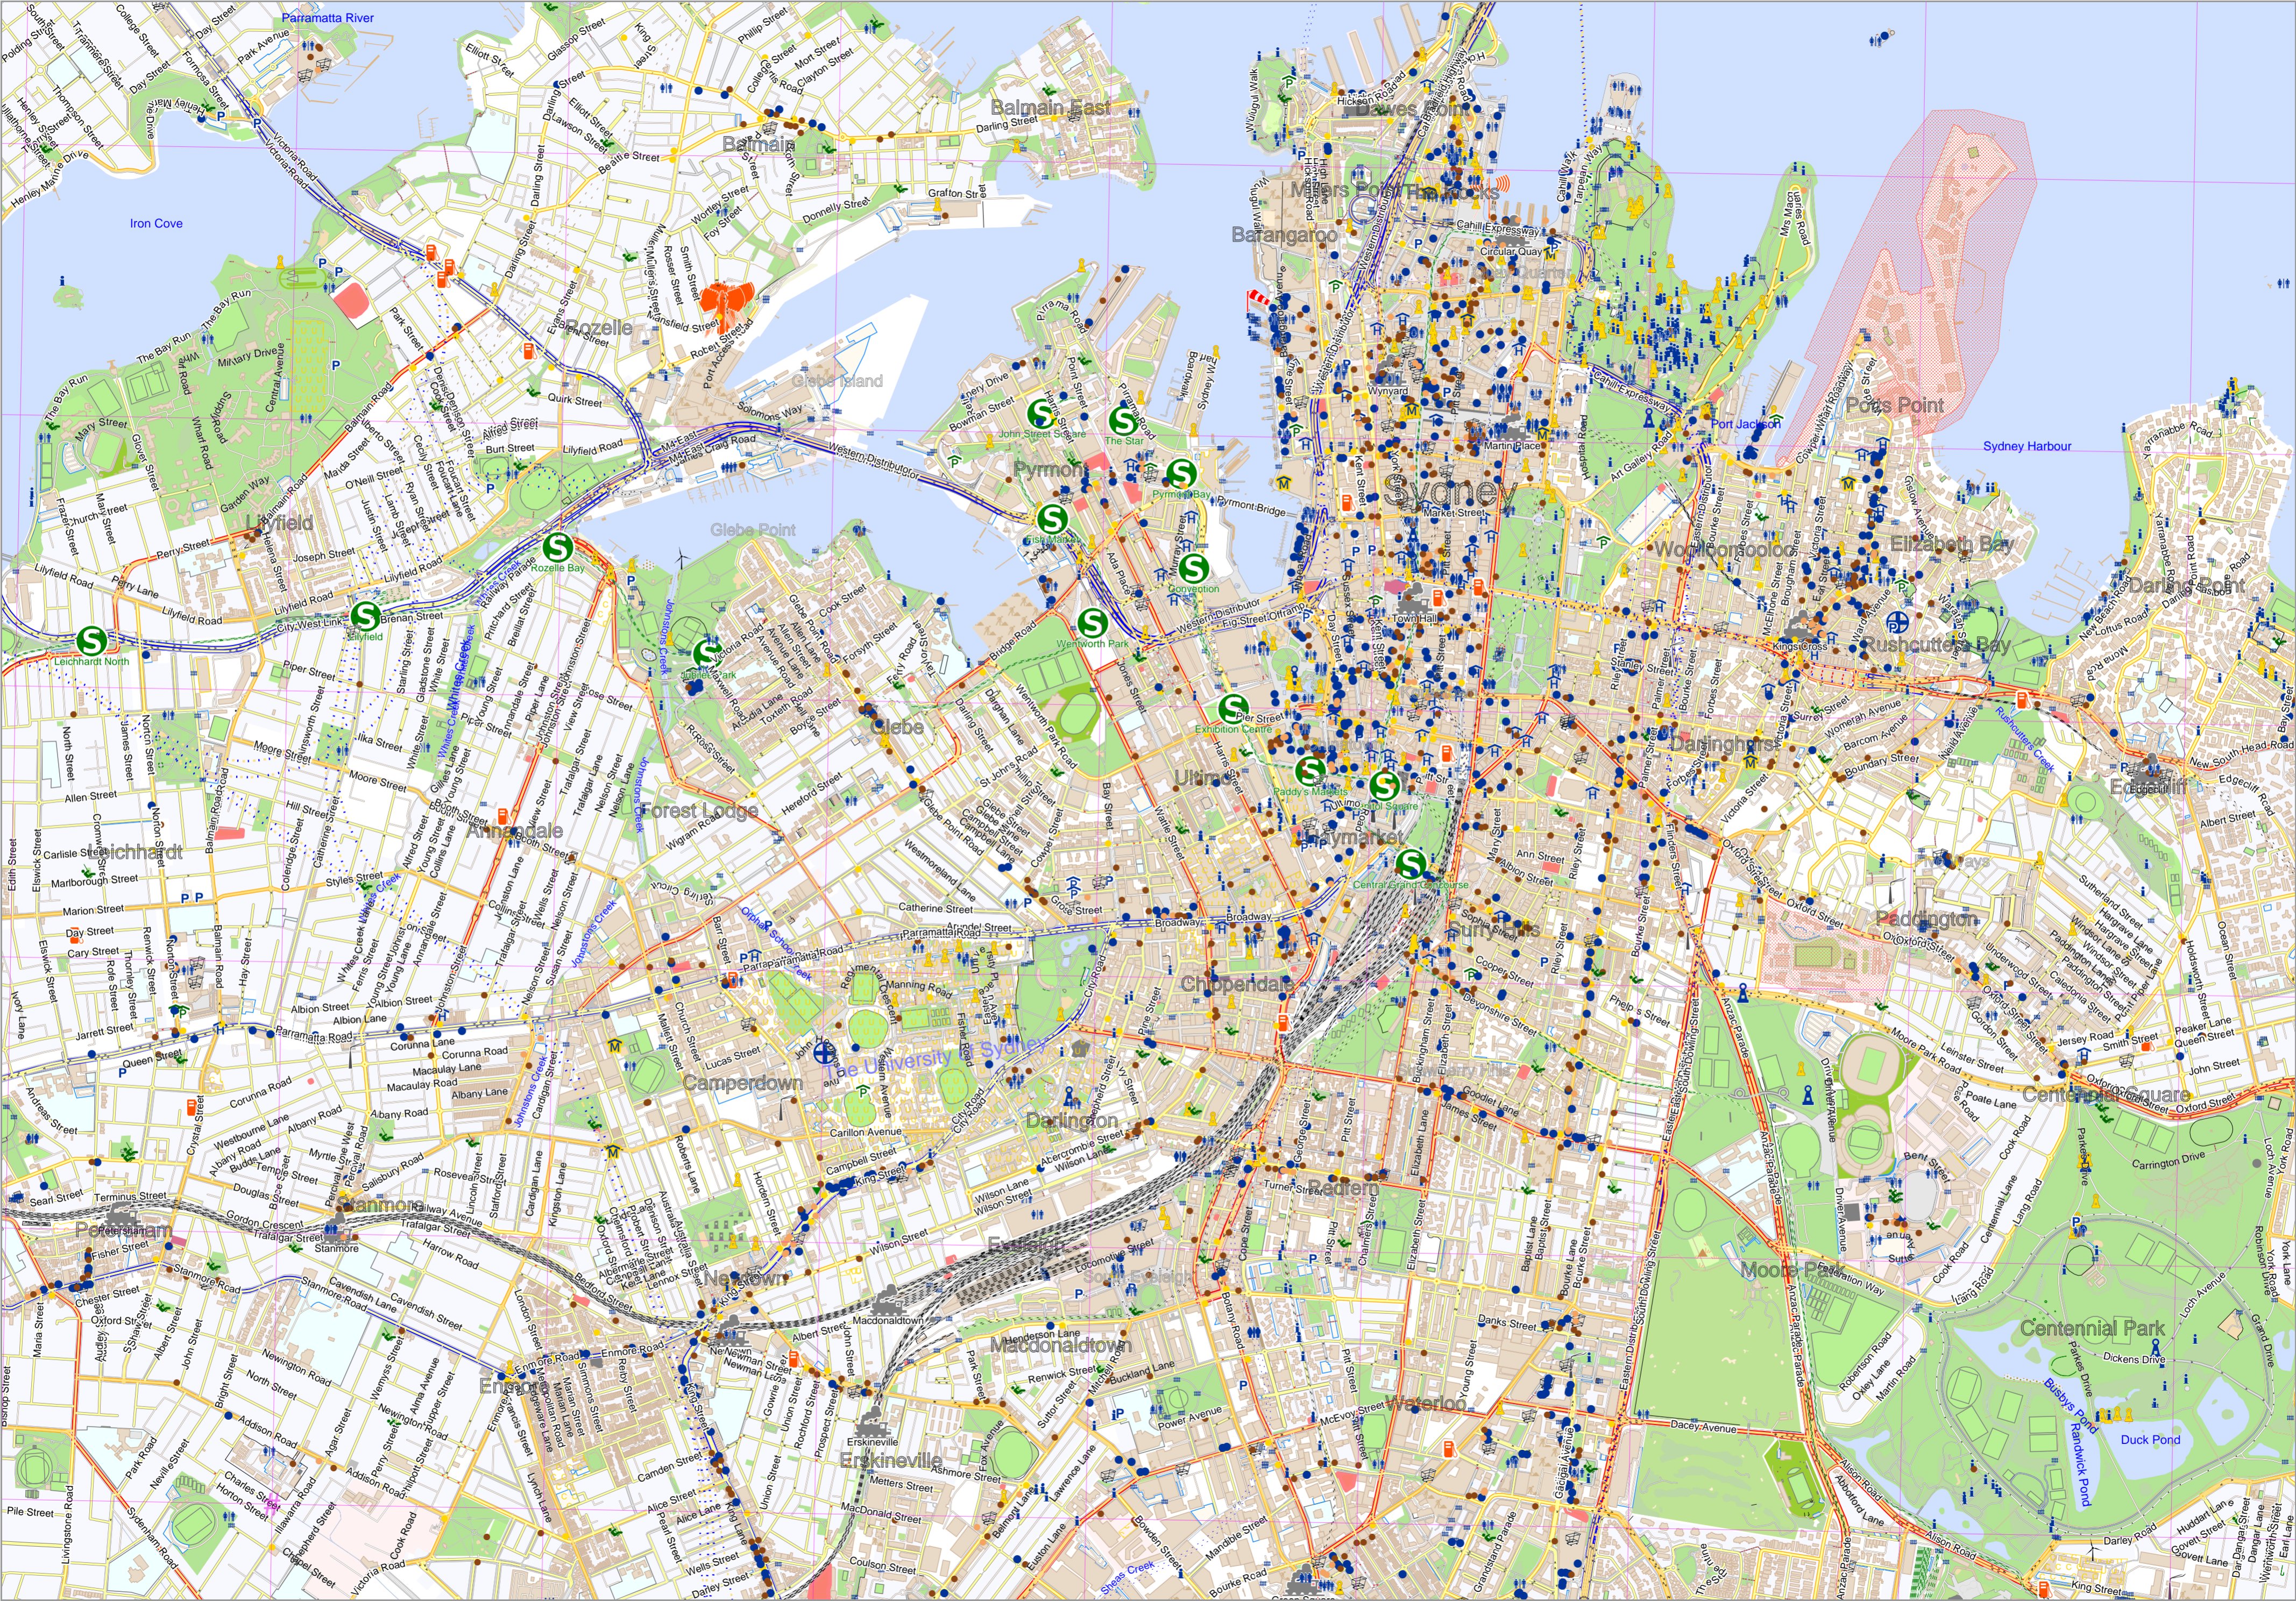

Map data © OpenStreetMap contributors

lon:151.24198 lat:-33.85373

lon:151.15063 lat:-33.90600 from:scale=1/145000

pdfmap:20240909\_025814\_Map\_Sydney\_1\_15000\_151.1506\_-33.906\_048.pdf

# UTM: 56 H easting 330 00 km northing 6247.00 km  
UTM-Grid-width = 1000m