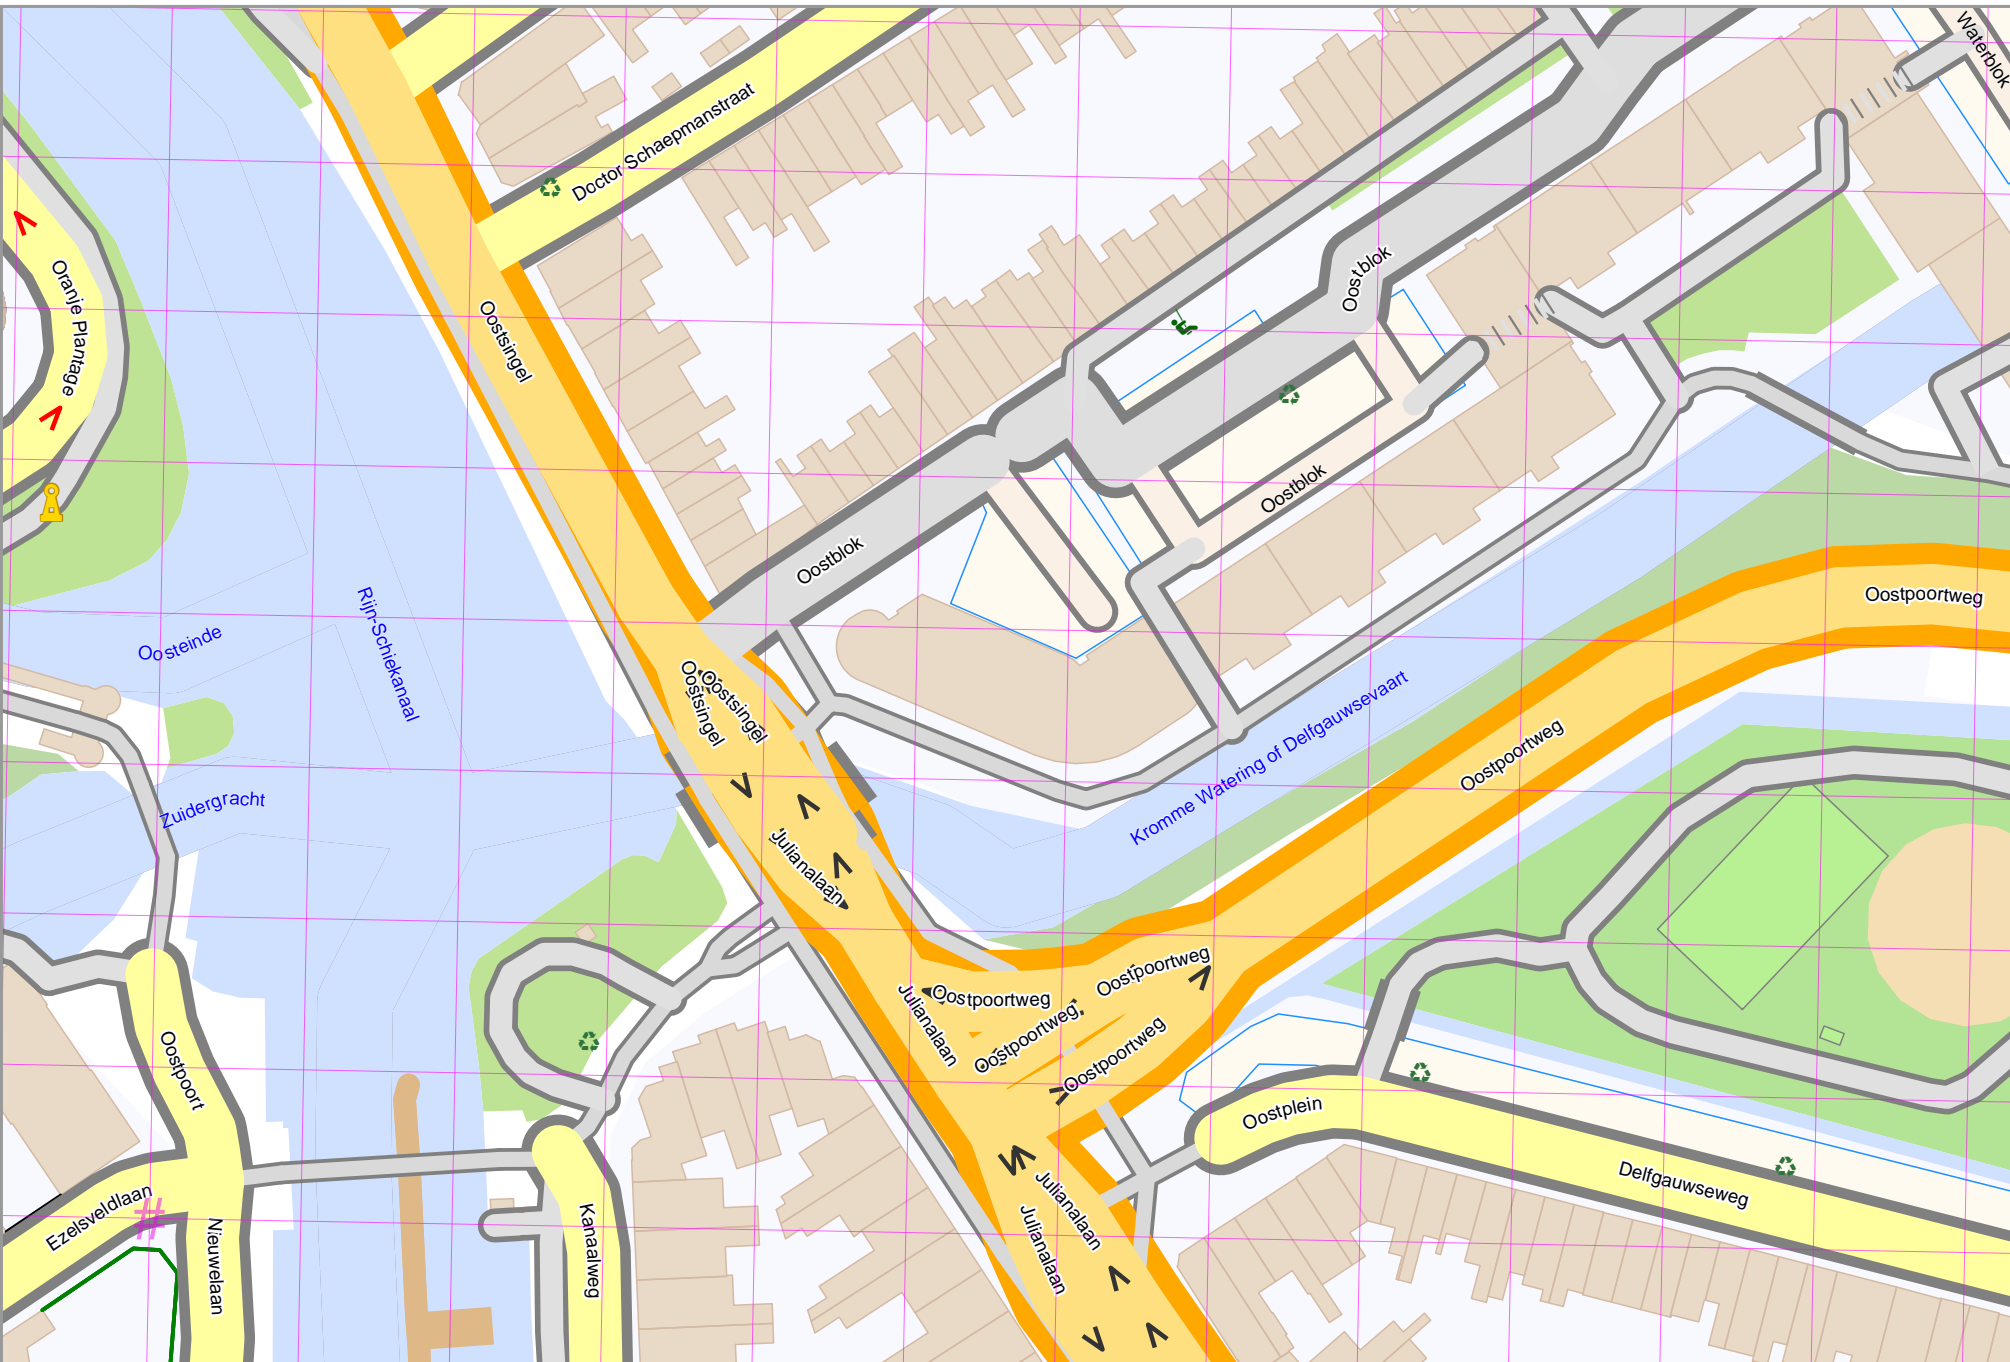

Map data © OpenStreetMap contributors

lon 4.36844 lat 52.01005 [ nom. scale = 1 / 1000 ]

lon 4.37233 lat 52.01167

pdfmap\_20240903\_131917\_architecture\_for\_eating\_4.37038\_52.0108\_600.pdf

# UTM: 31 U easting 593.94 km northing 5763.06 km  
UTM-Grid-width = 20m