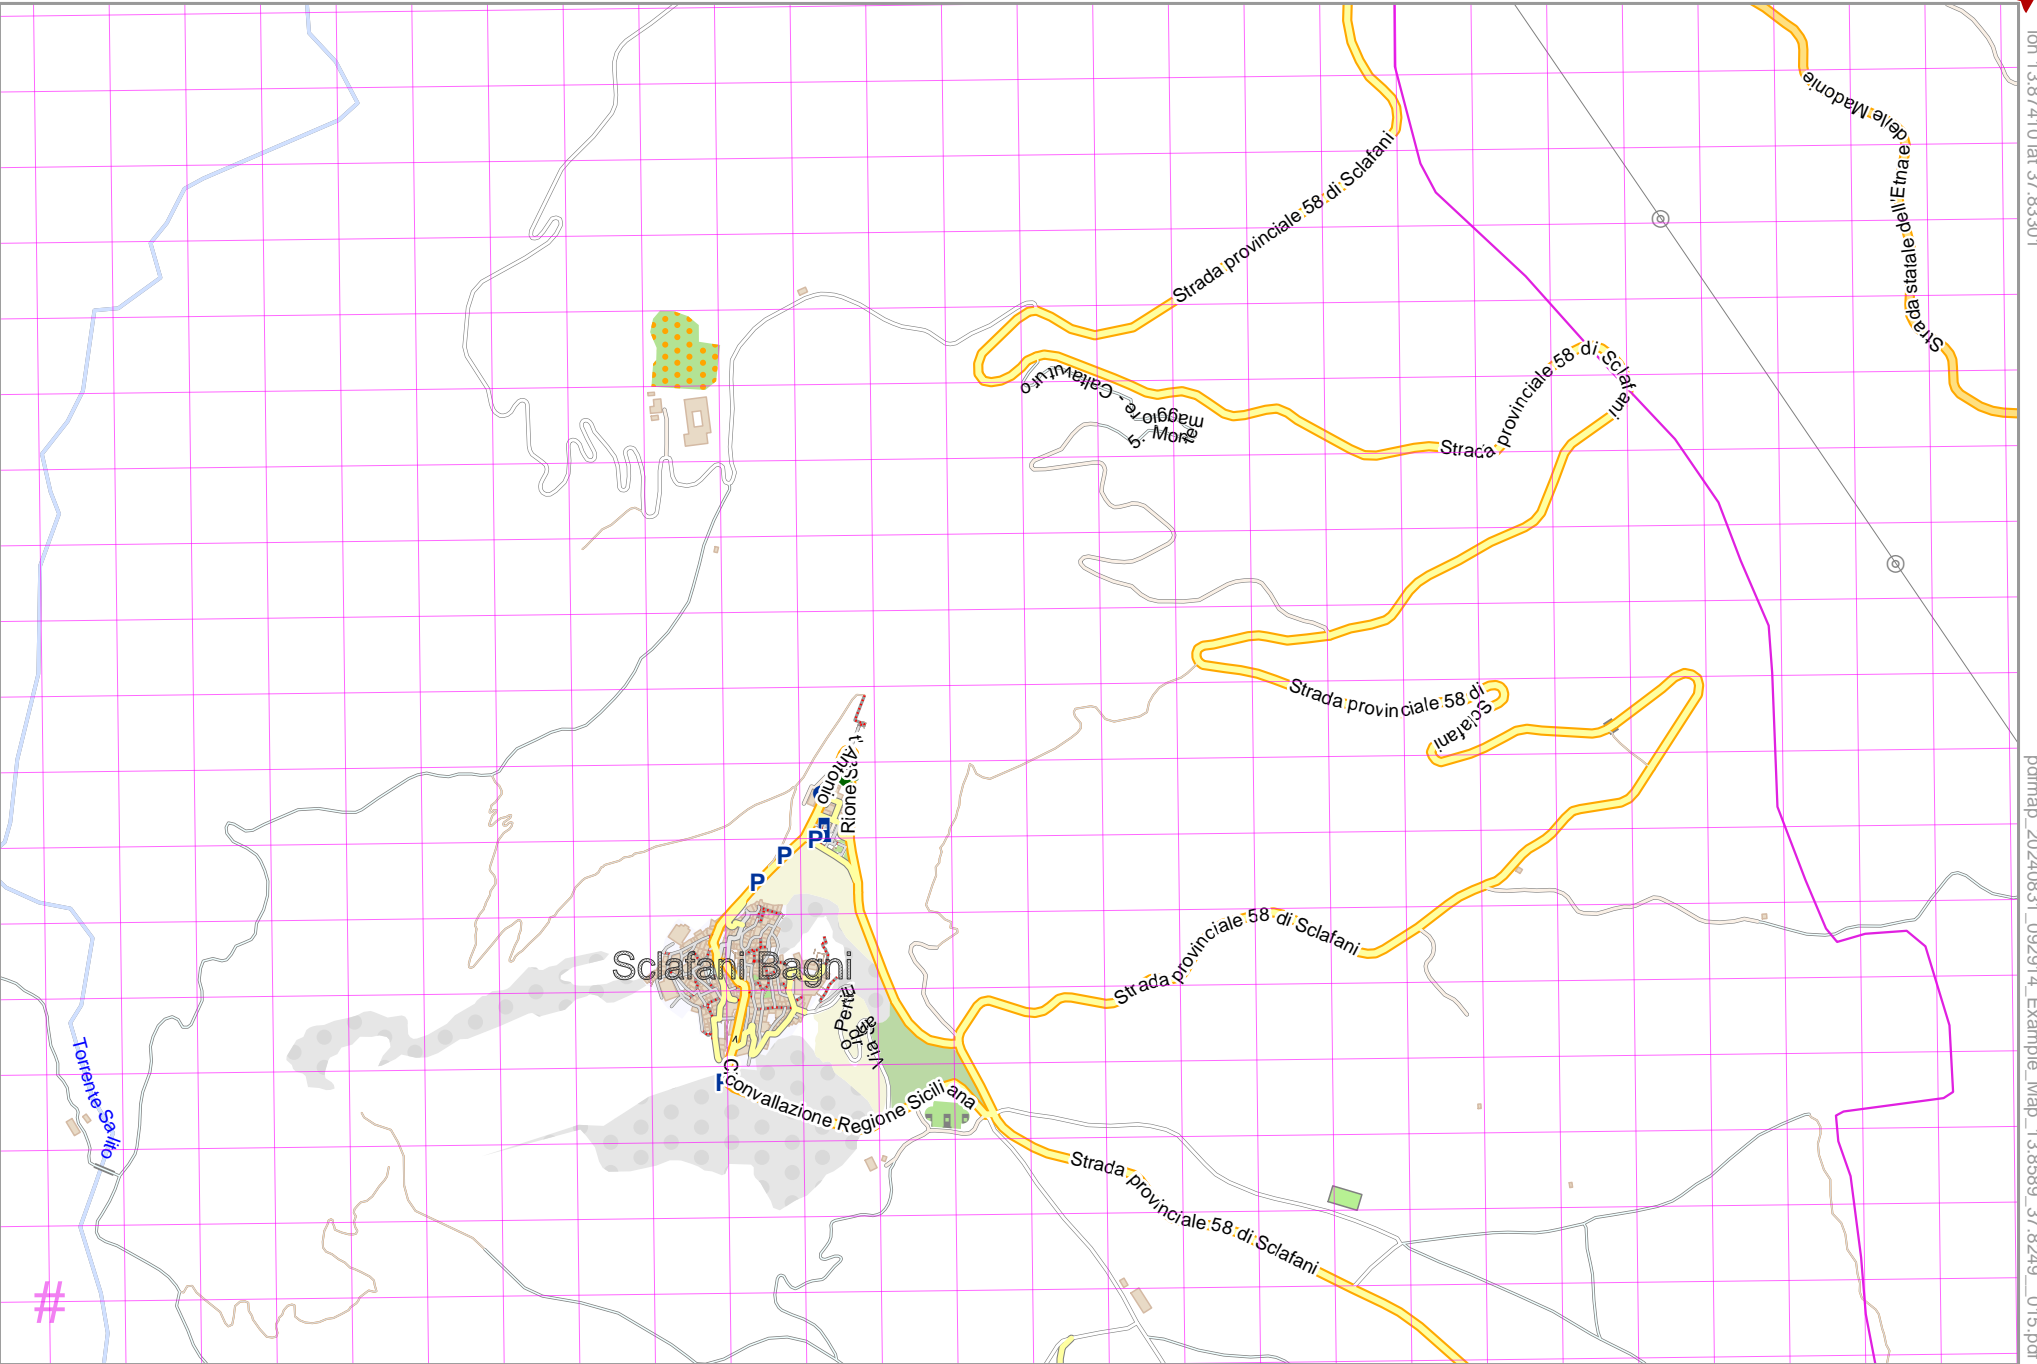

Map data © OpenStreetMap contributors

lon 13.84377 lat 37.81679 [nom. scale = 1 / 10000]

lon 13.87410 lat 37.83301

pdfmap_20240831_092914_Example_Map_13.8589_37.8249_015.pdf

#

UTM: 33 S easting 398.30 km northing 4186.20 km
UTM-Grid-width = 100m