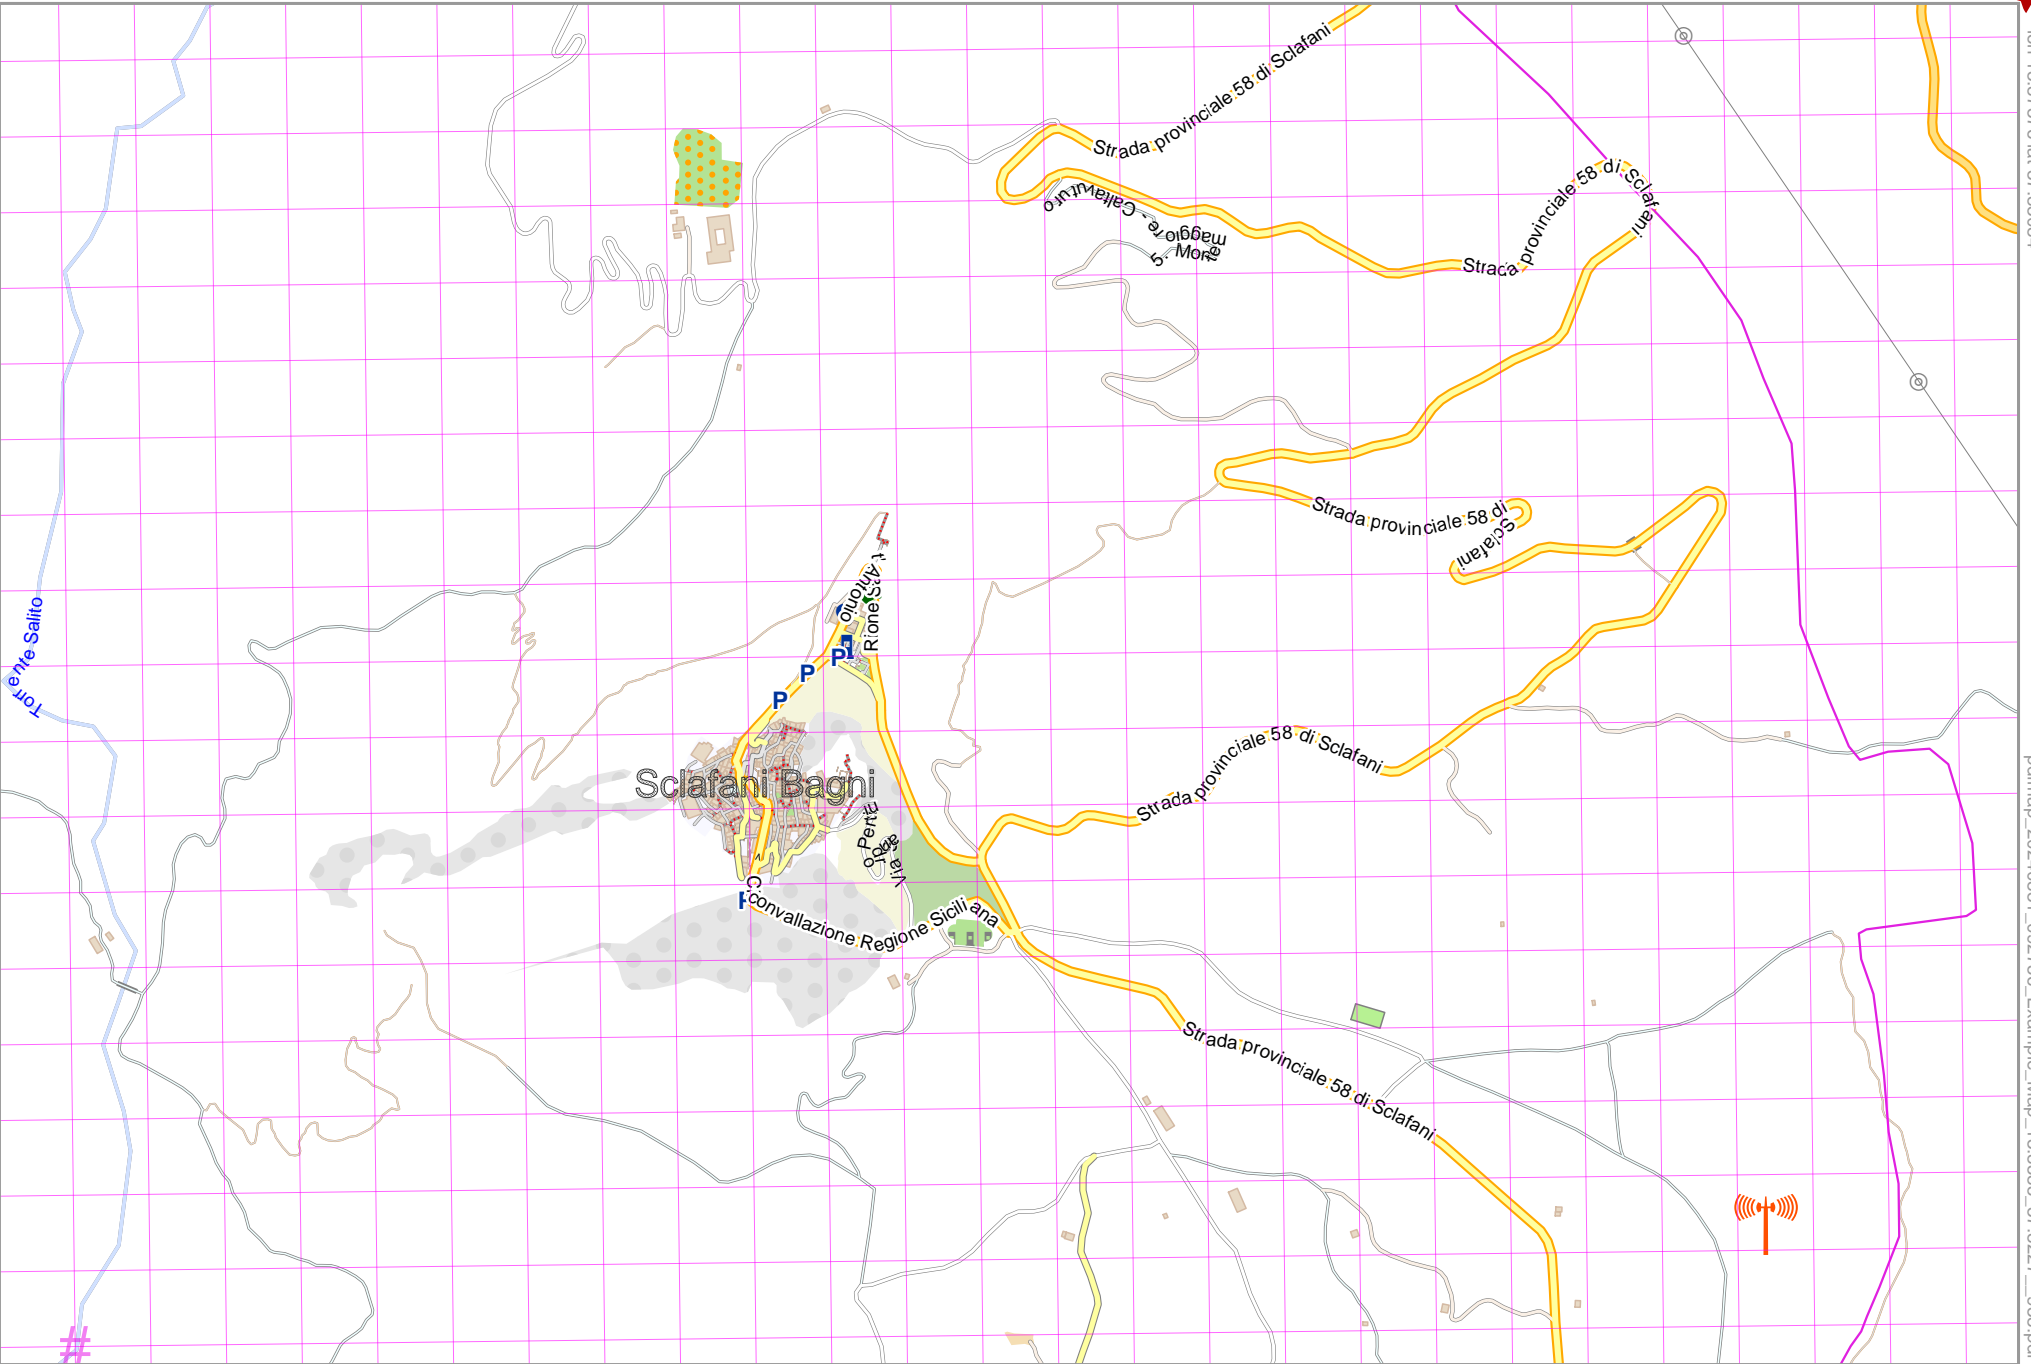

Map data © OpenStreetMap contributors

lon 13.873761 lat 37.83084

lon 13.84343 lat 37.81462 [ nom. scale = 1 / 10000 ]

pdfmap\_20240831\_092756\_Example\_Map\_13.8585\_37.8227\_938.pdf

# UTM: 33 S easting 398.30 km northing 4185.90 km  
UTM-Grid-width = 100m