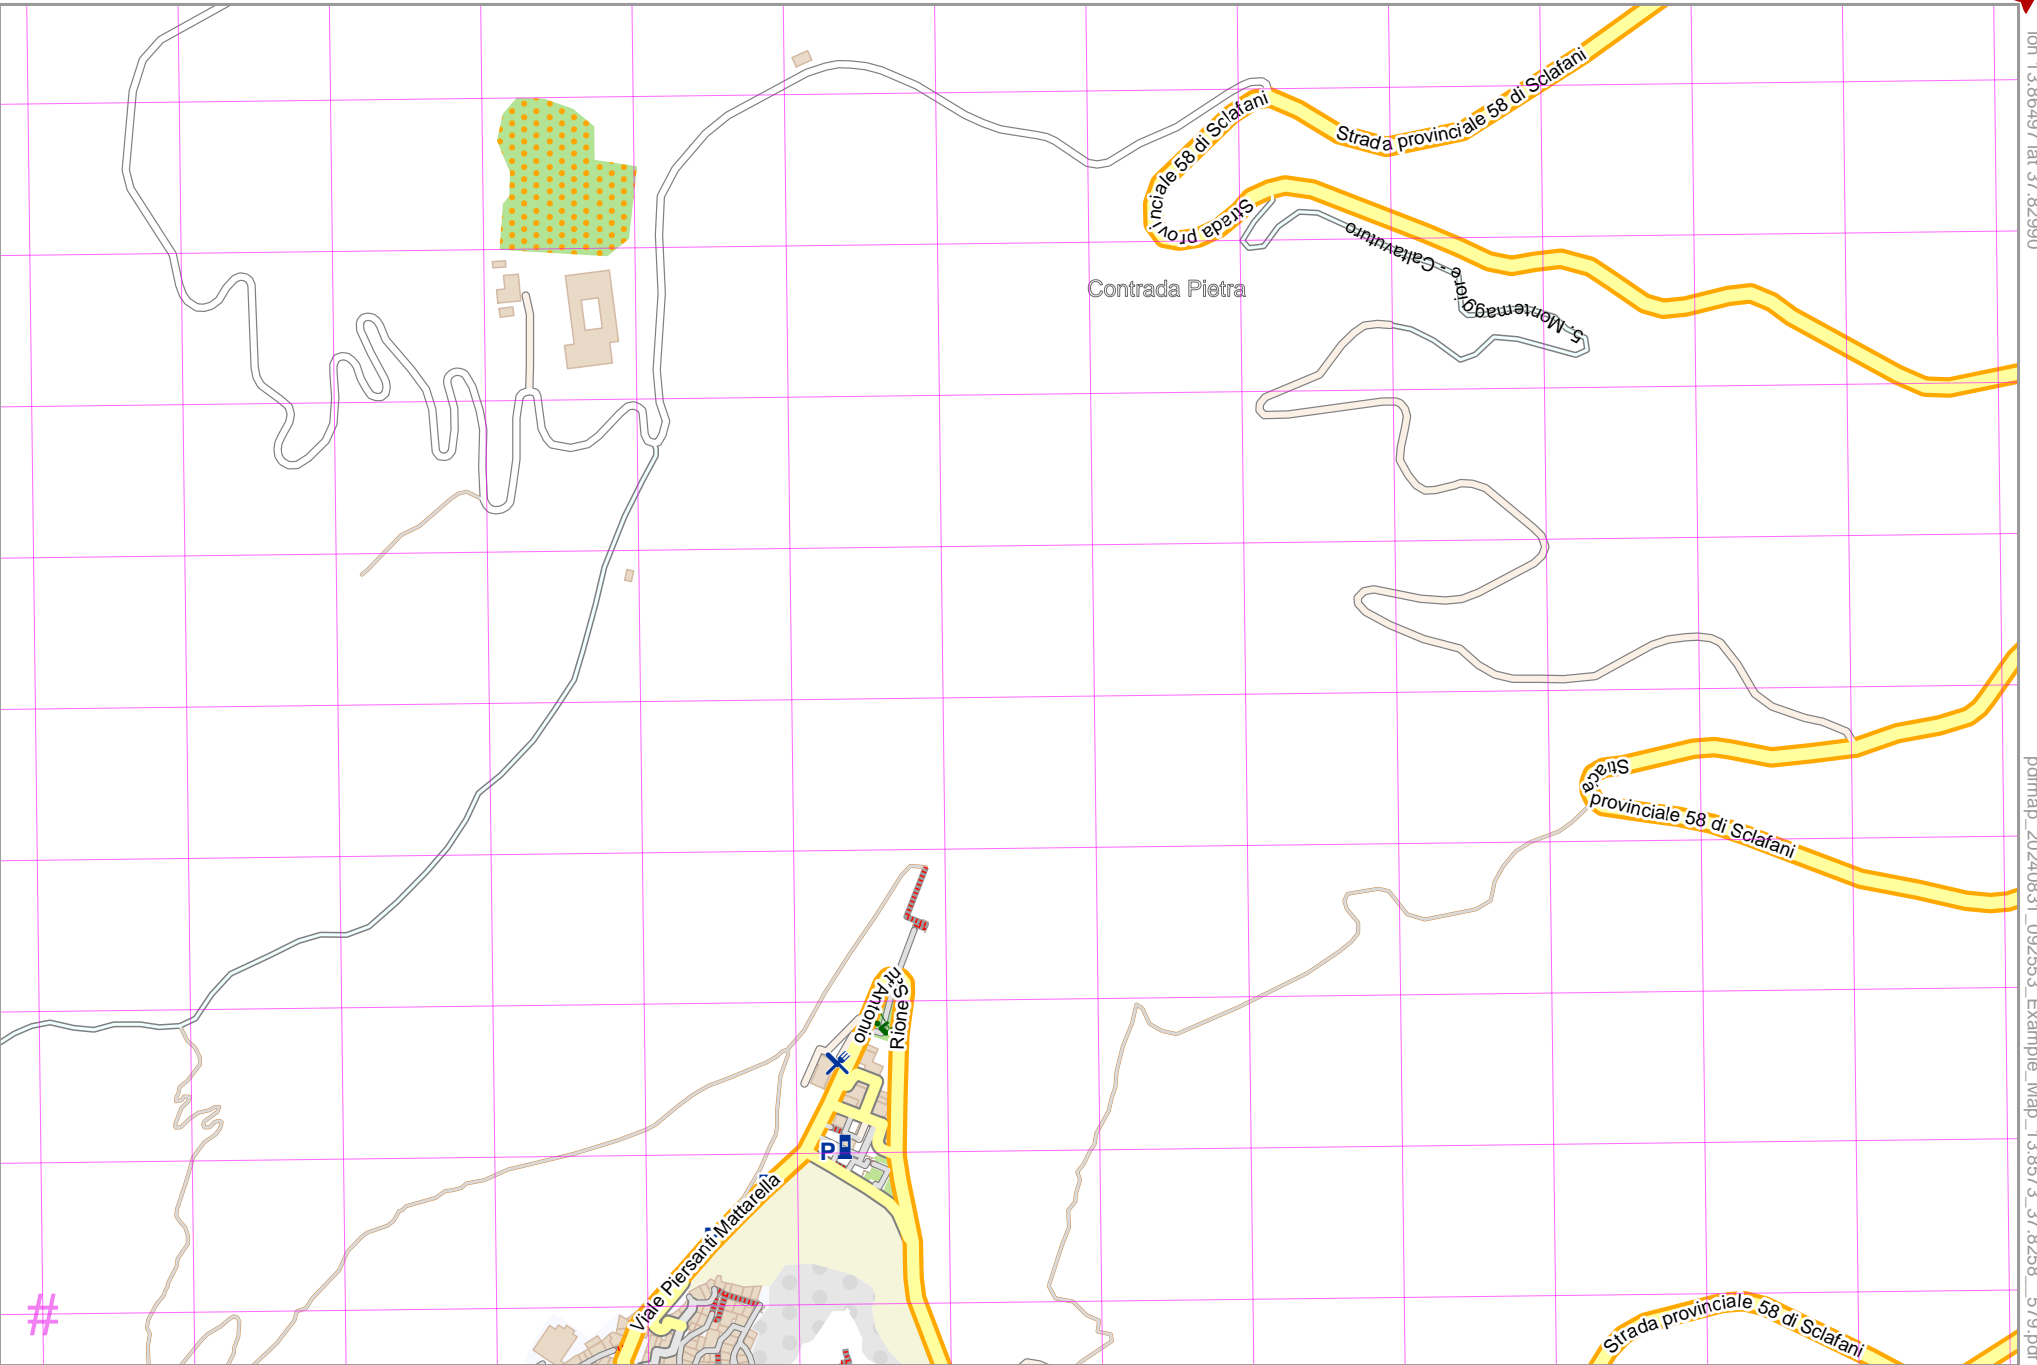

Map data © OpenStreetMap contributors

lon 13.86497 lat 37.82990

lon 13.84981 lat 37.82180 [nom. scale = 1 / 5000]

pdfmap_20240831_092553_Example_Map_13.8573_37.8258_579.pdf

#

UTM: 33 S easting 398.80 km northing 4186.70 km
UTM-Grid-width = 100m