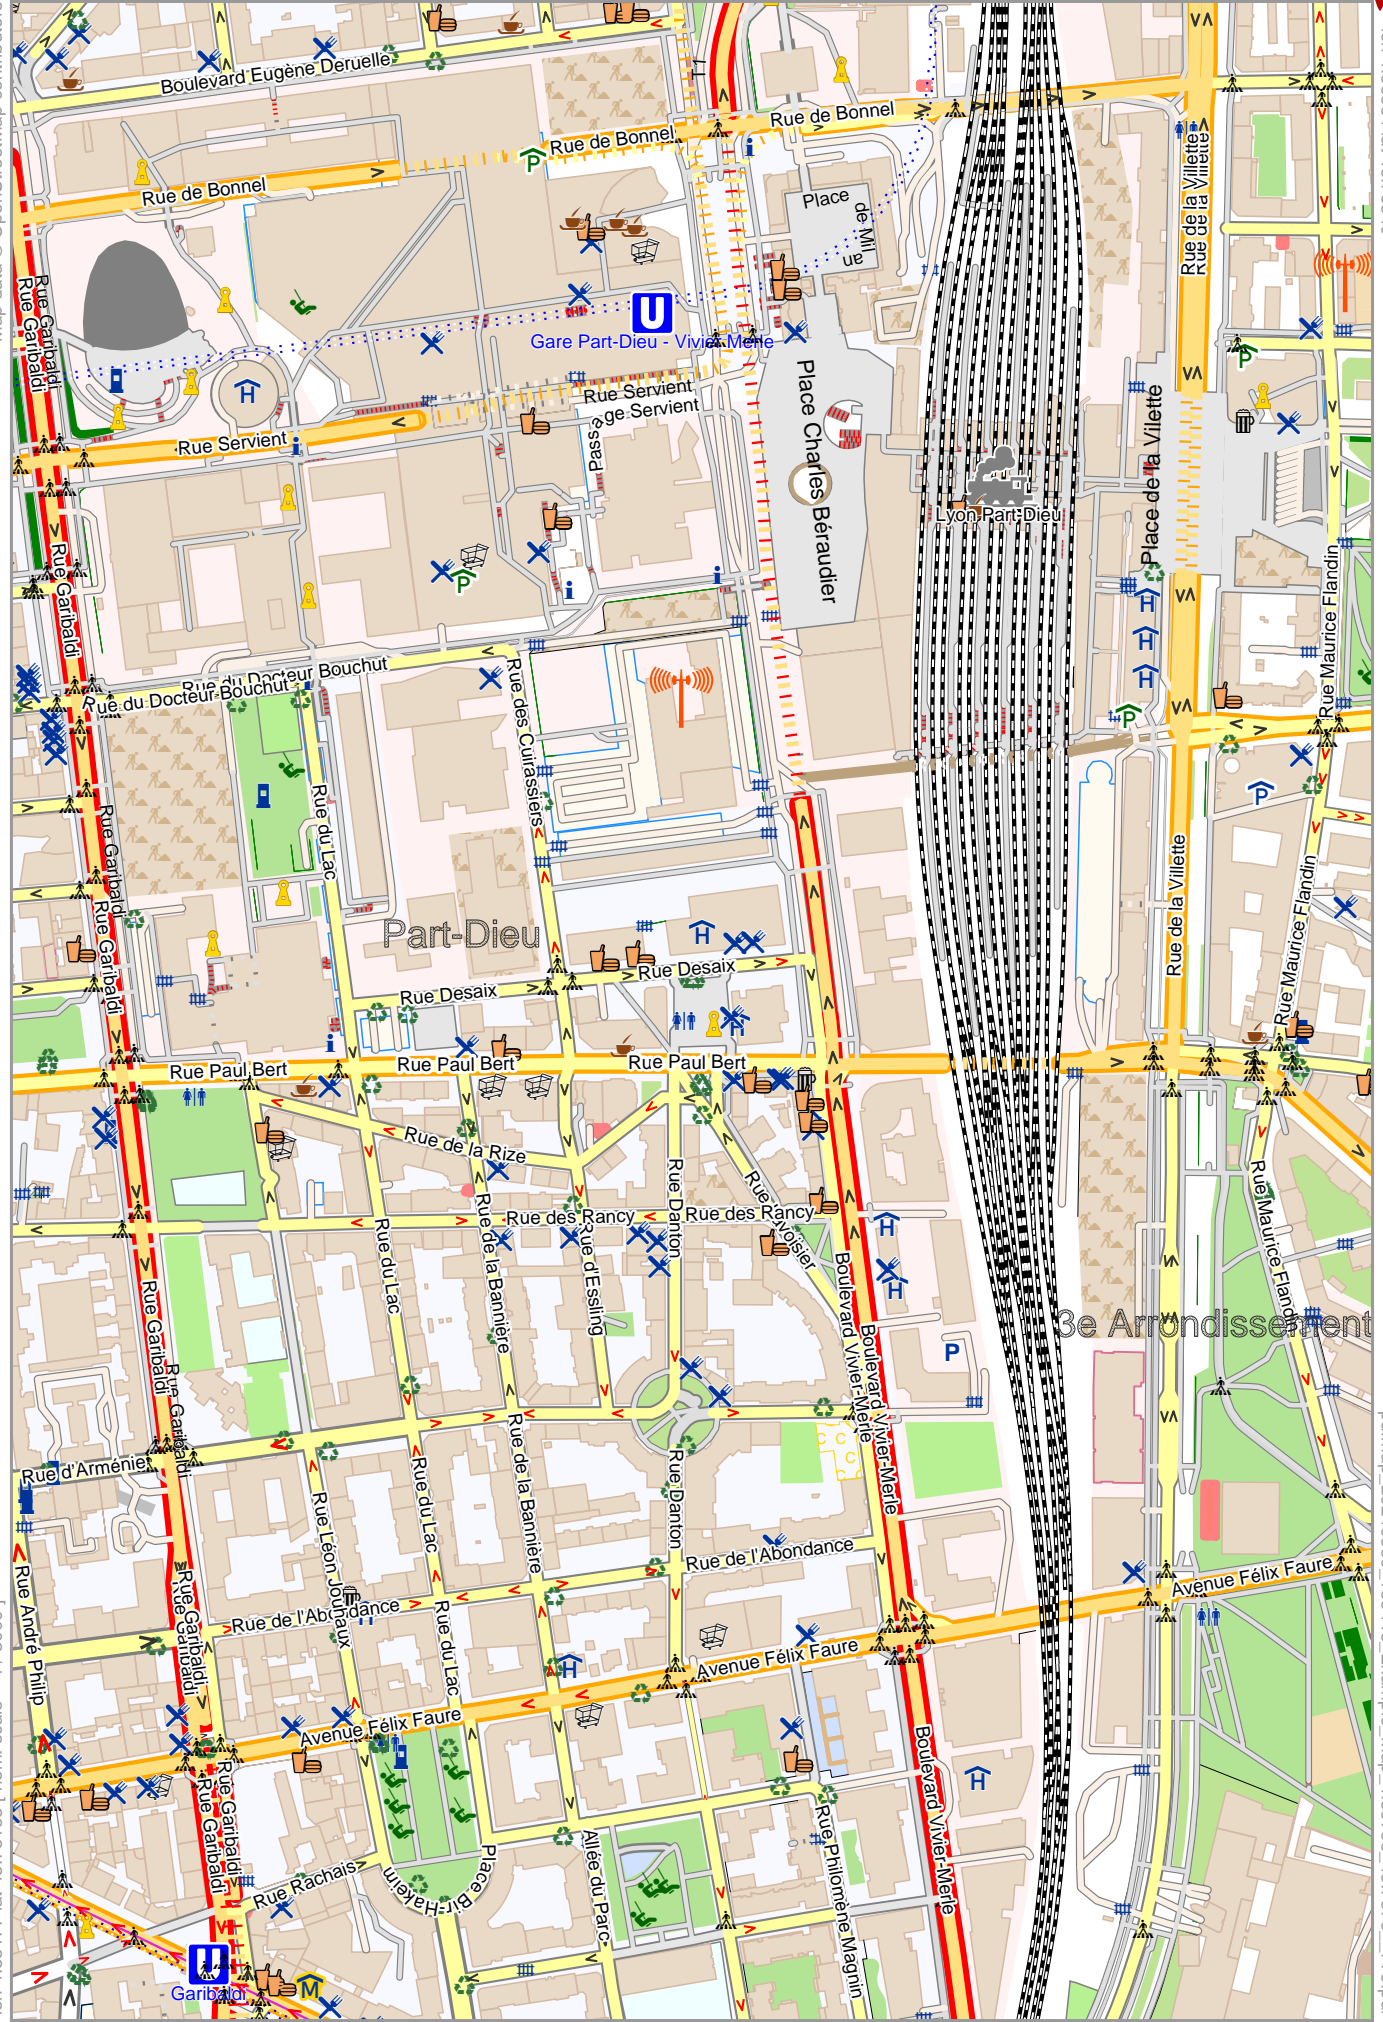

lon 4.86334 lat 45.76340

Map data © OpenStreetMap contributors

[lon 4.85177 lat 45.75138 | nom. scale = 1 / 5000

pdfmap\_20240830\_155446\_Example\_Map\_4.85755\_45.7573\_775.pdf