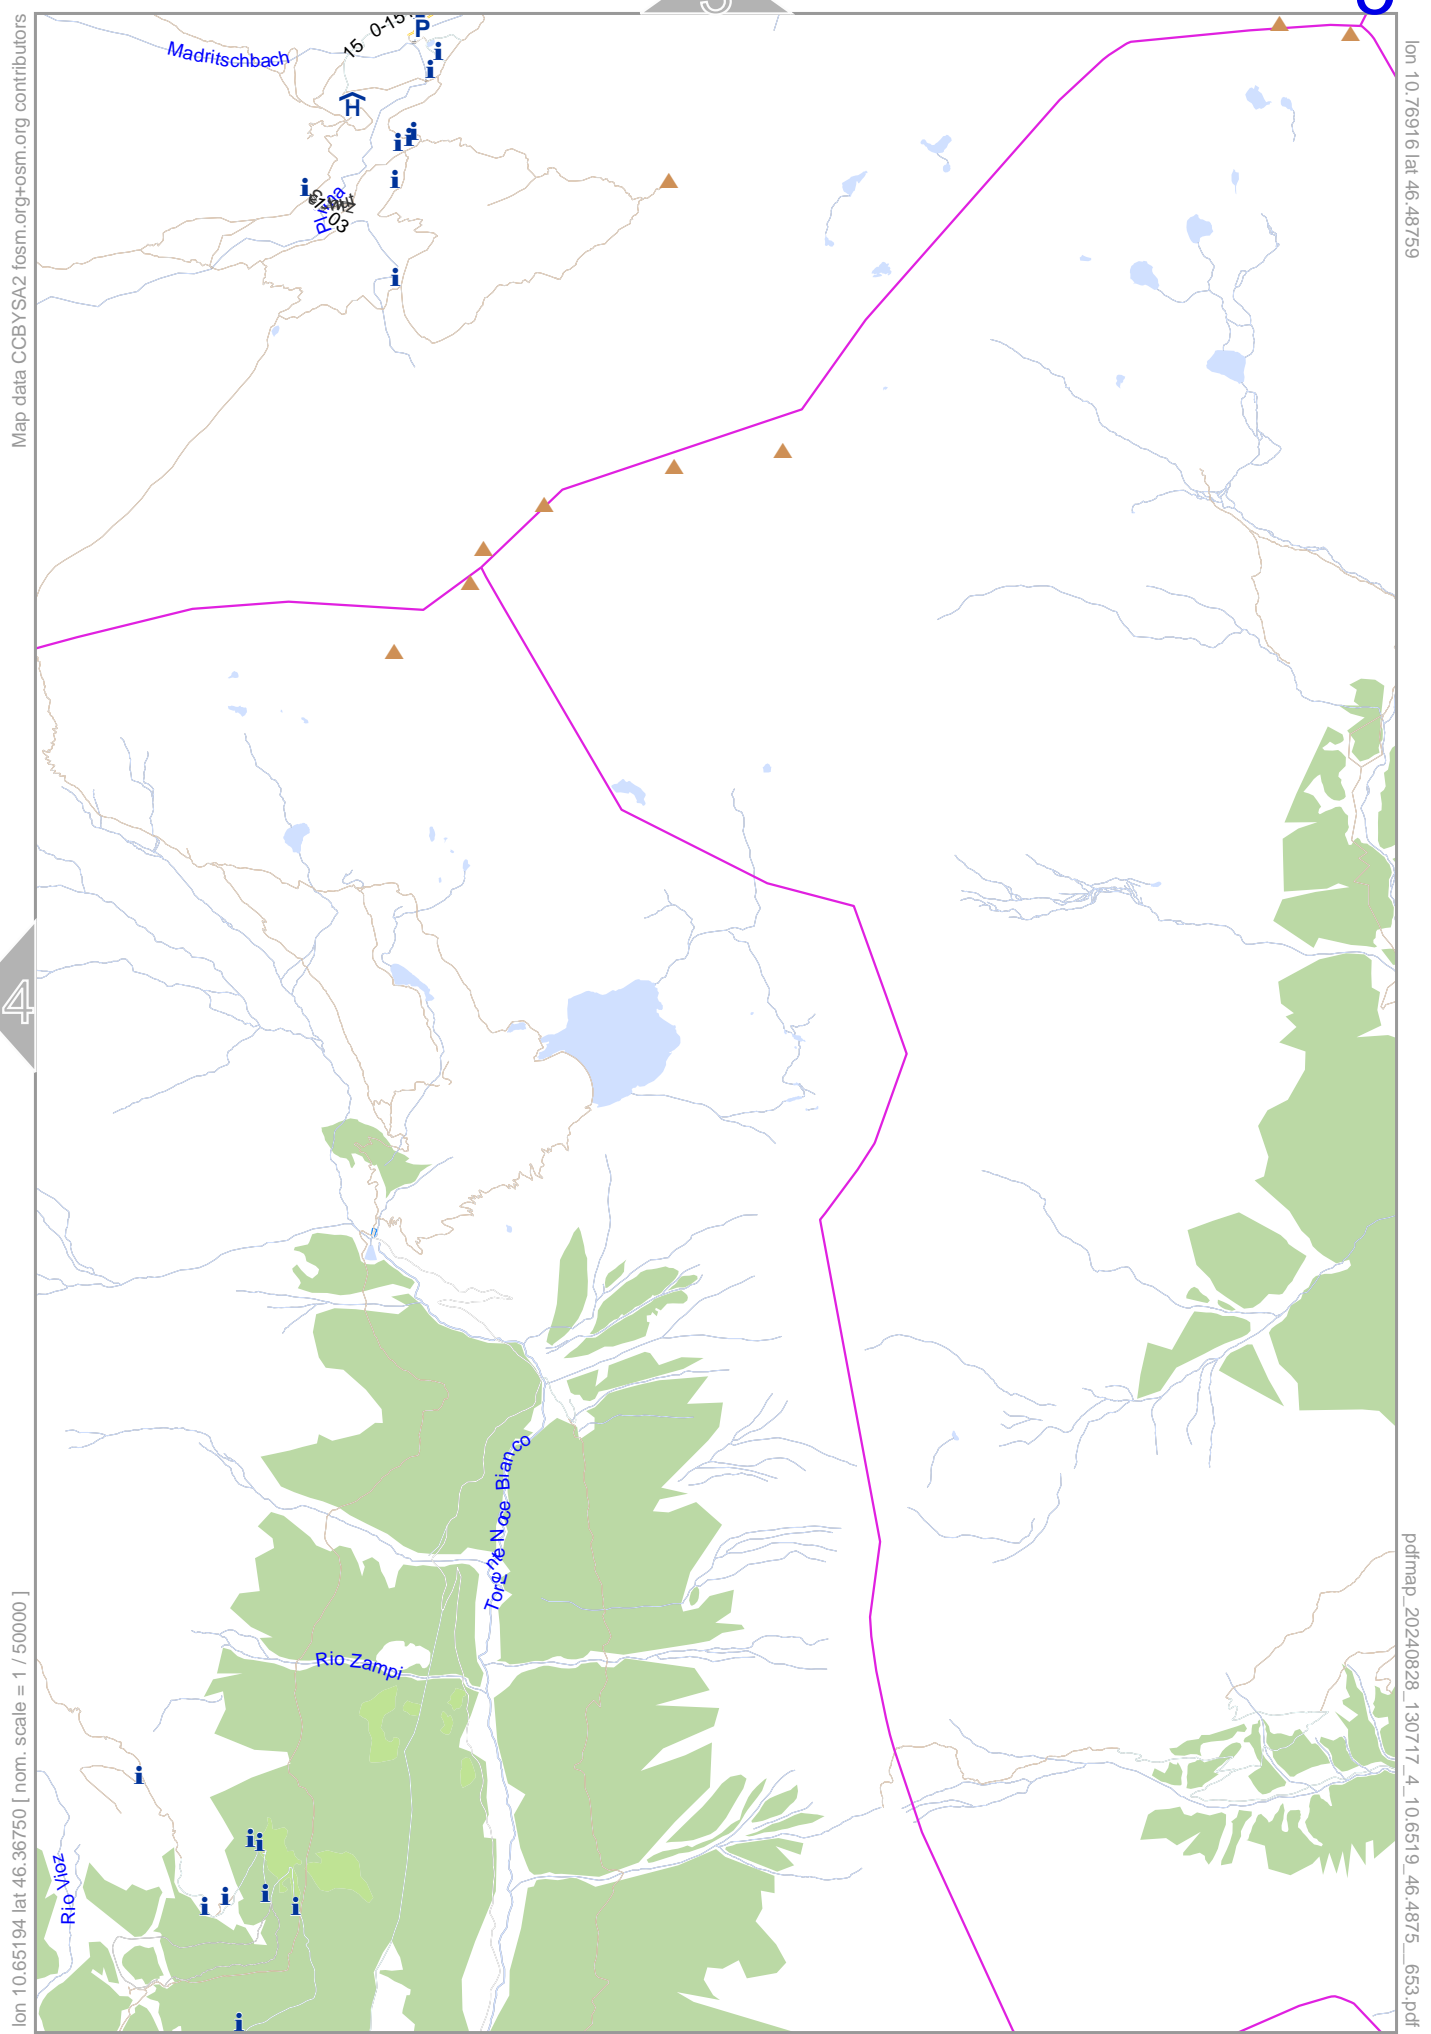

Map data CC BY SA 2 f osm.org+osm.org contributors

lon 10.65194 lat 46.60769

[lon 10.63472 lat 46.48759 [ nom. scale = 1 / 500000 ]

pdfmap\_20240828\_130717\_4\_106519\_464875\_653.pdf

0 1000 m 2000 m

Map data CC BY SA 2 f os m. org + os m. org contributors

lon 10.76916 lat 46.60769

[ lon 10.65194 lat 46.48759 [ nom. scale = 1 / 500000 ]

pdfmap\_20240828\_130717\_4\_106519\_46.4875\_653.pdf

0 1000 m 2000 m

Map data CCBYSA2 fosm.org+osm.org contributors

lon 10.65194 lat 46.48759

pdfmap\_20240828\_130717\_4\_10.6519\_46.4875\_653.pdf

Map data CC BY SA 2 fosm.org+osm.org contributors

lon 10.76916 lat 46.48759

lon 10.65194 lat 46.36750 [ nom. scale = 1 / 500000 ]

pdfmap\_20240828\_130717\_4\_106519\_46.4875\_653.pdf

0 1000 m 2000 m