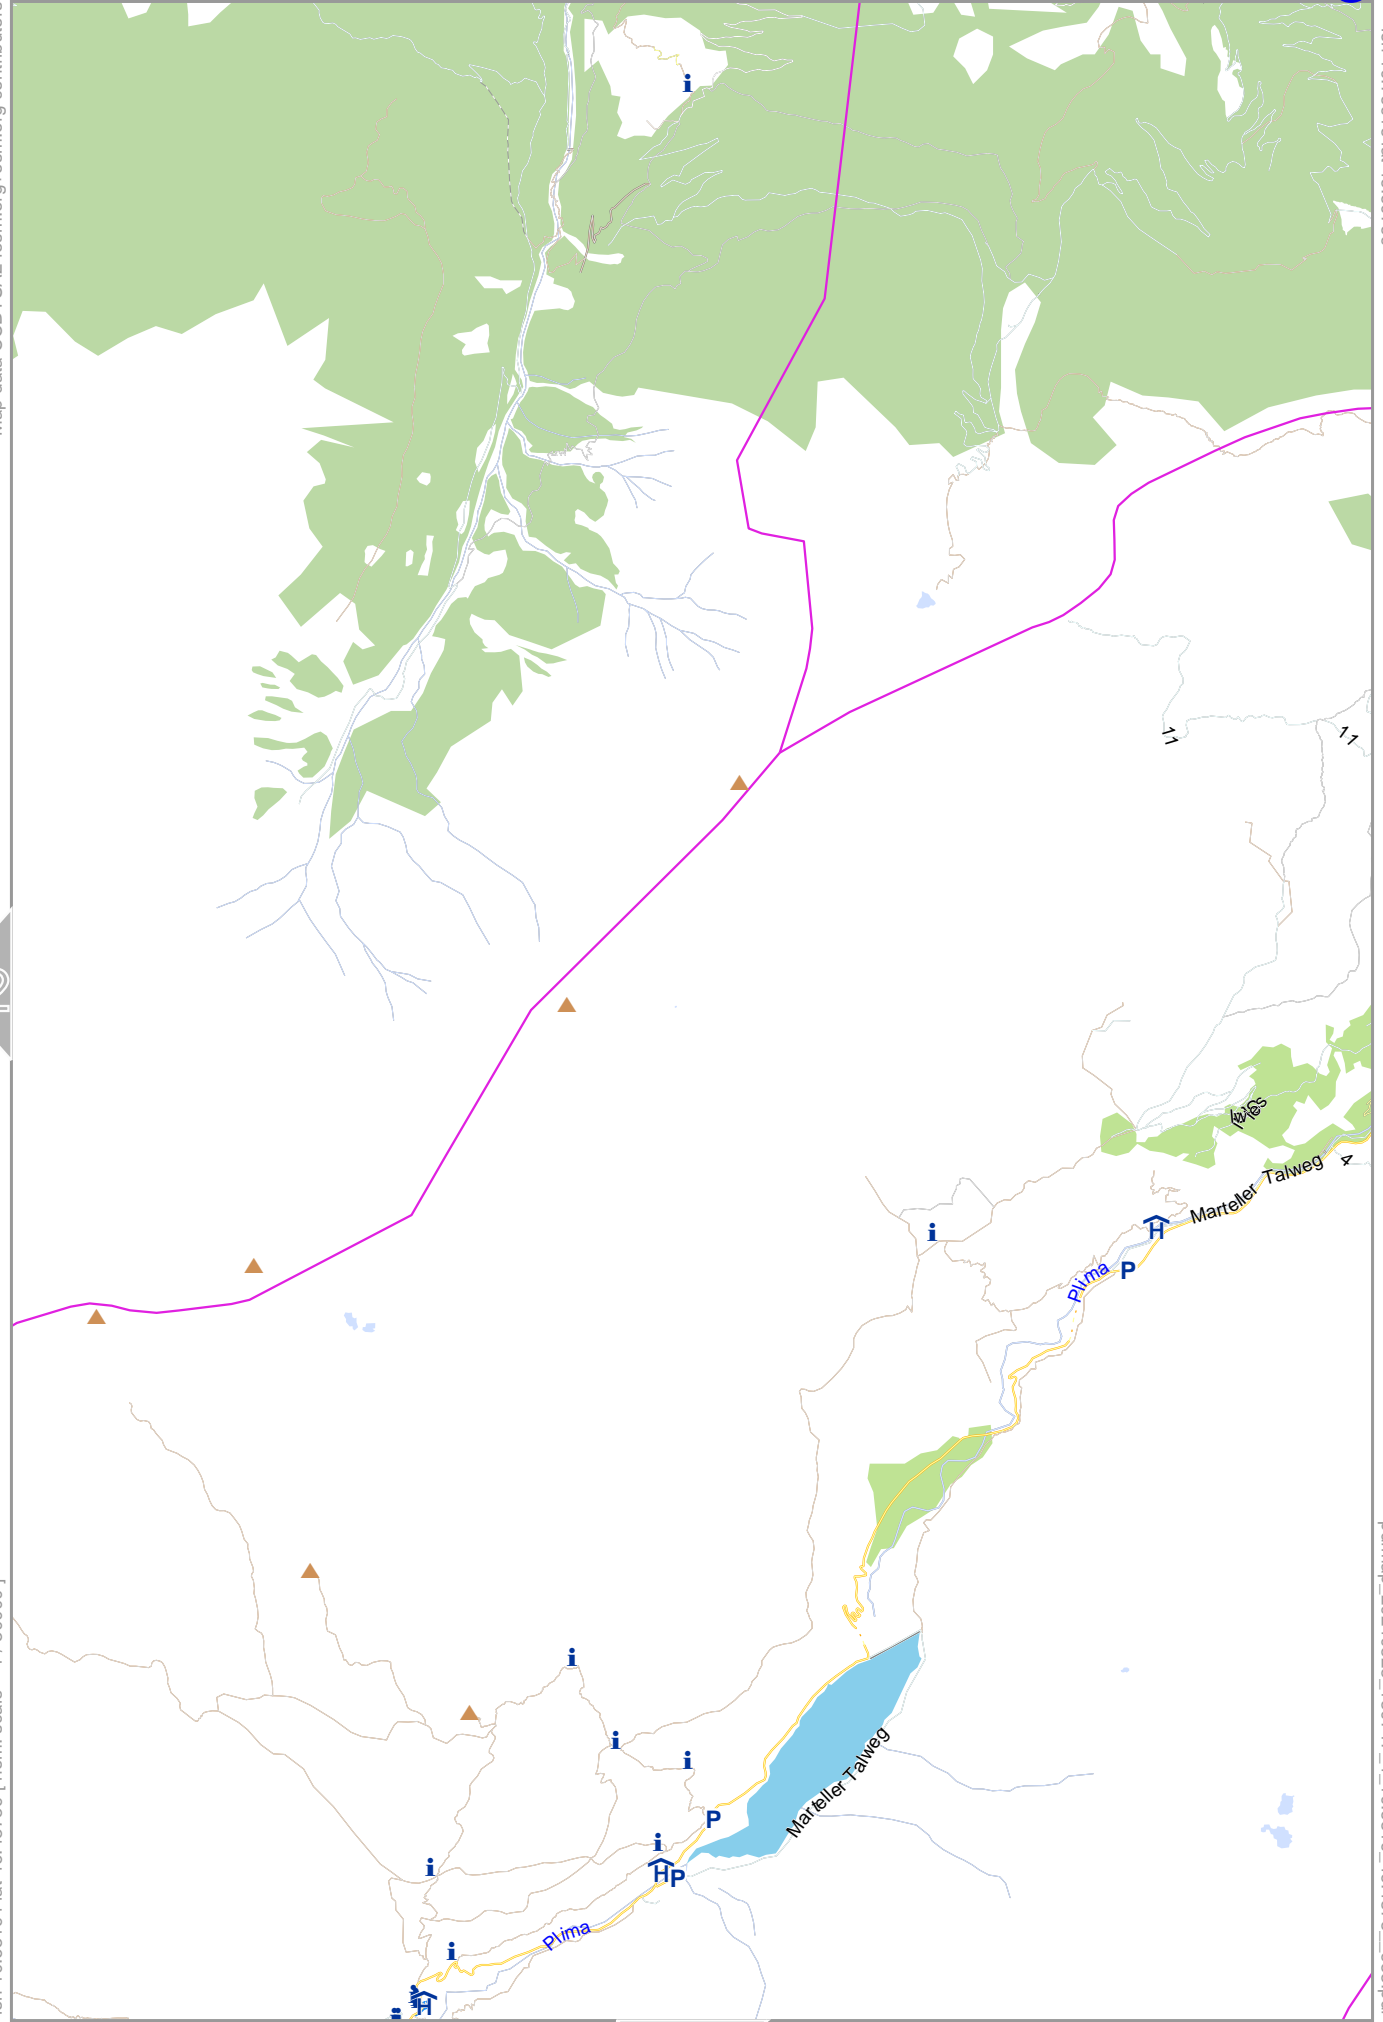

Map data CC BY SA 2 f osm.org+osm.org contributors

lon 10.65194 lat 46.60769

[lon 10.63472 lat 46.48759 [ nom. scale = 1 / 500000 ]

pdfmap\_20240828\_130717\_4\_106519\_464875\_653.pdf

0 1000 m 2000 m

Map data CC BY SA 2 f os m. org + os m. org contributors

lon 10.76916 lat 46.60769

[ lon 10.65194 lat 46.48759 [ nom. scale = 1 / 500000 ]

pdfmap\_20240828\_130717\_4\_106519\_46.4875\_653.pdf

0 1000 m 2000 m

Map data CCBYSA2 fosm.org+osm.org contributors

lon 10.65194 lat 46.48759

pdfmap\_20240828\_130717\_4\_10.6519\_46.4875\_653.pdf

Map data CC BY SA 2 fosm.org+osm.org contributors

lon 10.76916 lat 46.48759

lon 10.65194 lat 46.36750 [ nom. scale = 1 / 500000 ]

pdfmap\_20240828\_130717\_4\_106519\_46.4875\_653.pdf

0 1000 m 2000 m