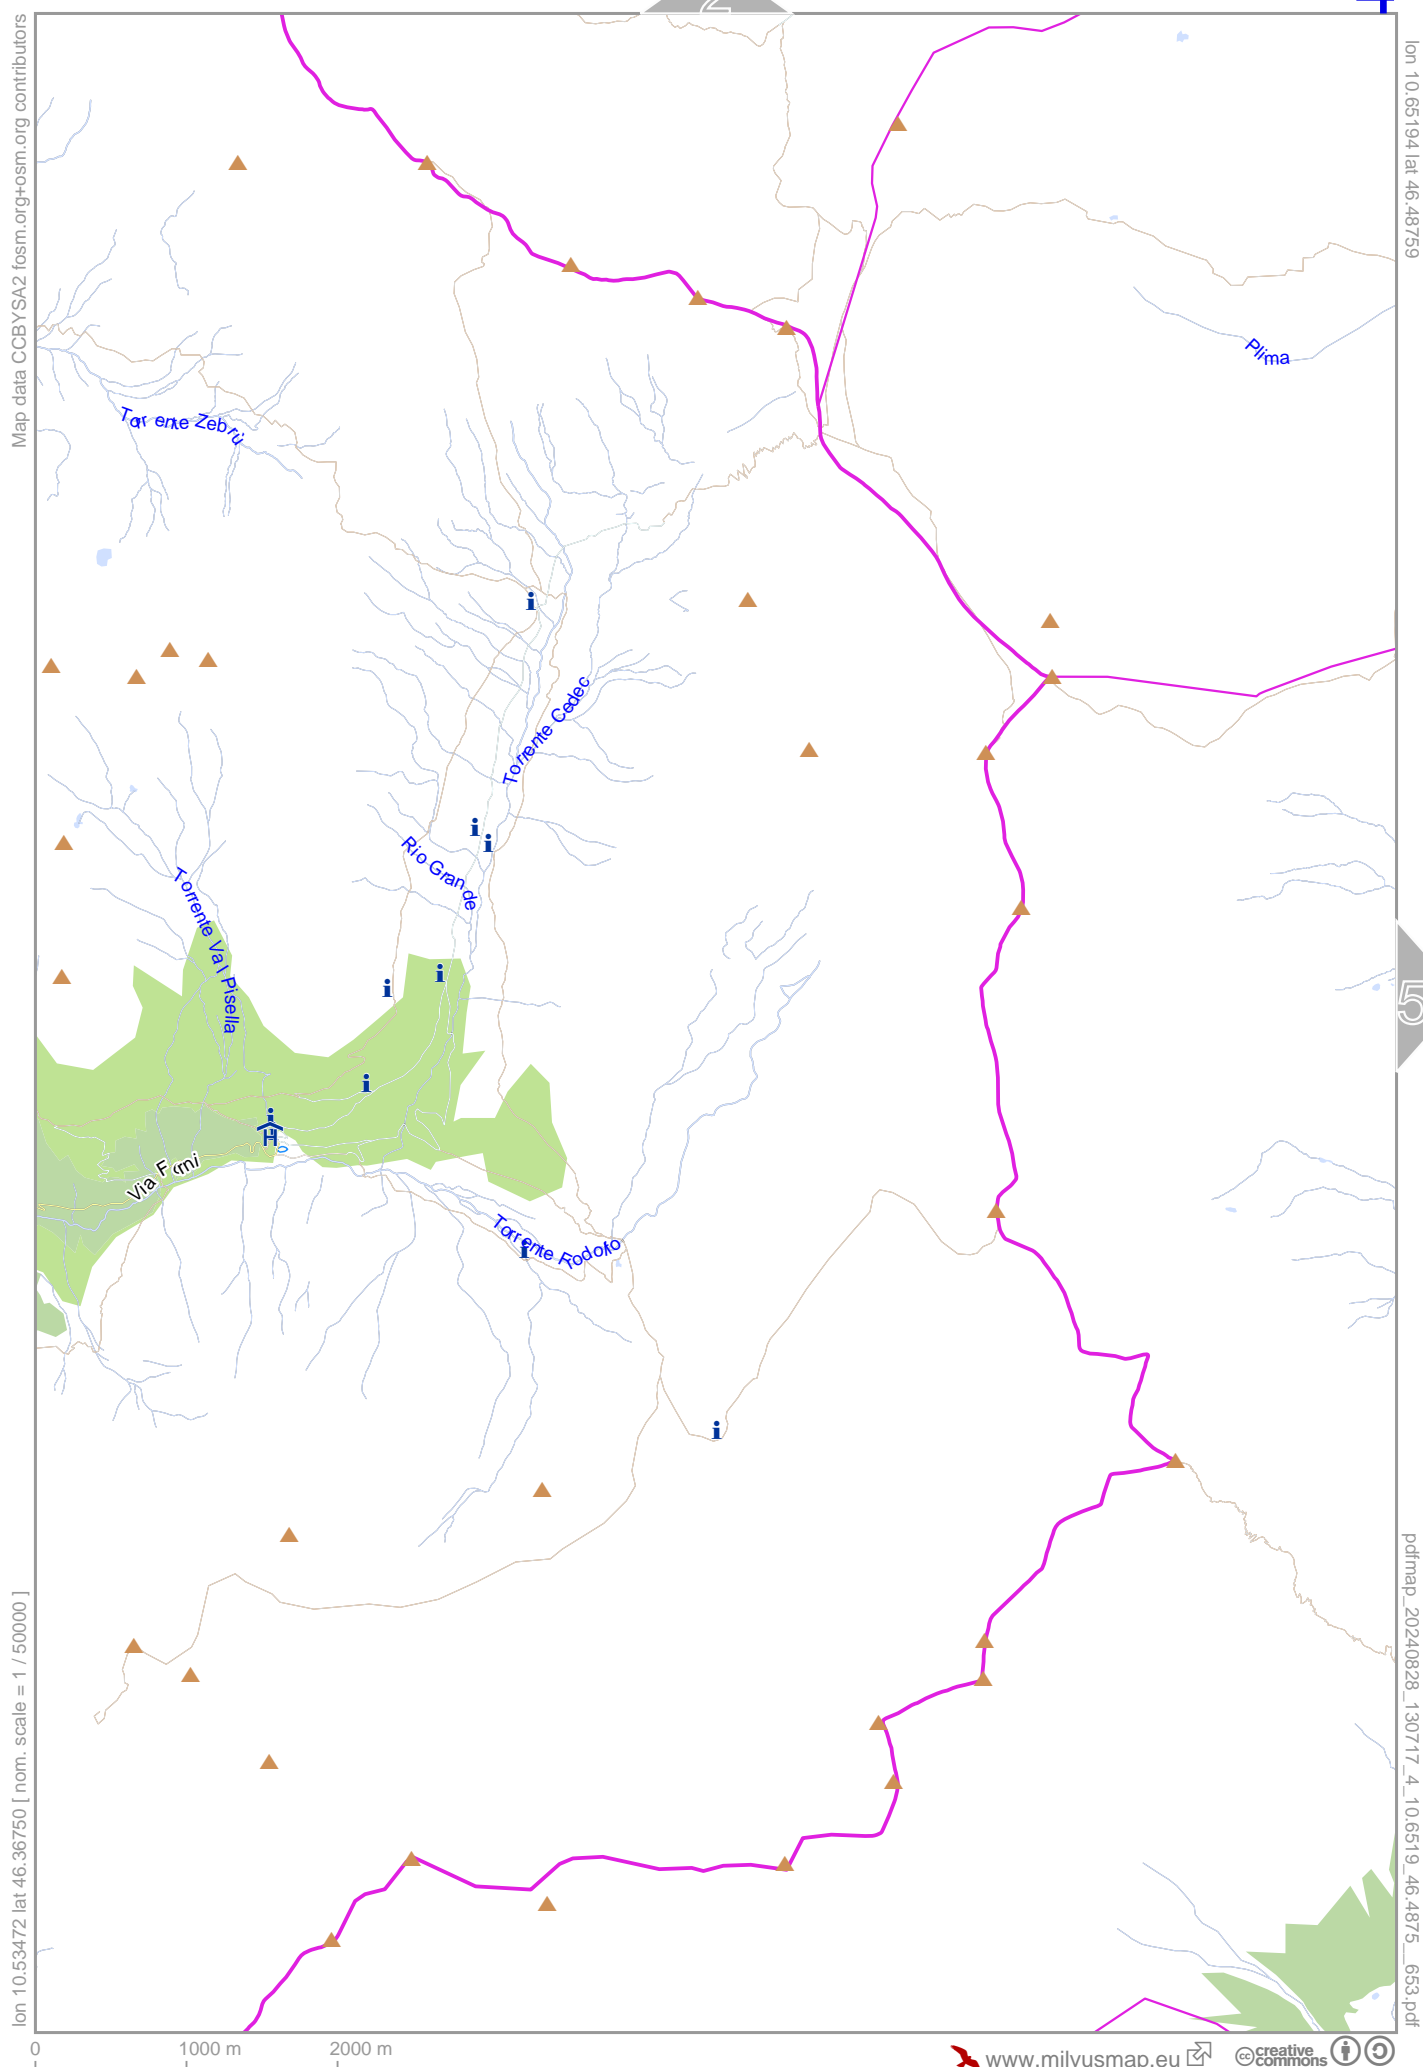

Map data CC BY SA 2 f osm.org+osm.org contributors

lon 10.65194 lat 46.60769

[lon 10.63472 lat 46.48759 [ nom. scale = 1 / 500000 ]

pdfmap\_20240828\_130717\_4\_106519\_464875\_653.pdf

0 1000 m 2000 m

Map data CC BY SA 2 f os m. org + os m. org contributors

lon 10.76916 lat 46.60769

[ lon 10.65194 lat 46.48759 [ nom. scale = 1 / 500000 ]

pdfmap\_20240828\_130717\_4\_106519\_46.4875\_653.pdf

0 1000 m 2000 m

Map data CCBYSA2 fosm.org+osm.org contributors

lon 10.65194 lat 46.48759

pdfmap\_20240828\_130717\_4\_10.6519\_46.4875\_653.pdf

Map data CC BY SA 2 fosm.org+osm.org contributors

lon 10.76916 lat 46.48759

lon 10.65194 lat 46.36750 [ nom. scale = 1 / 500000 ]

pdfmap\_20240828\_130717\_4\_106519\_46.4875\_653.pdf

0 1000 m 2000 m