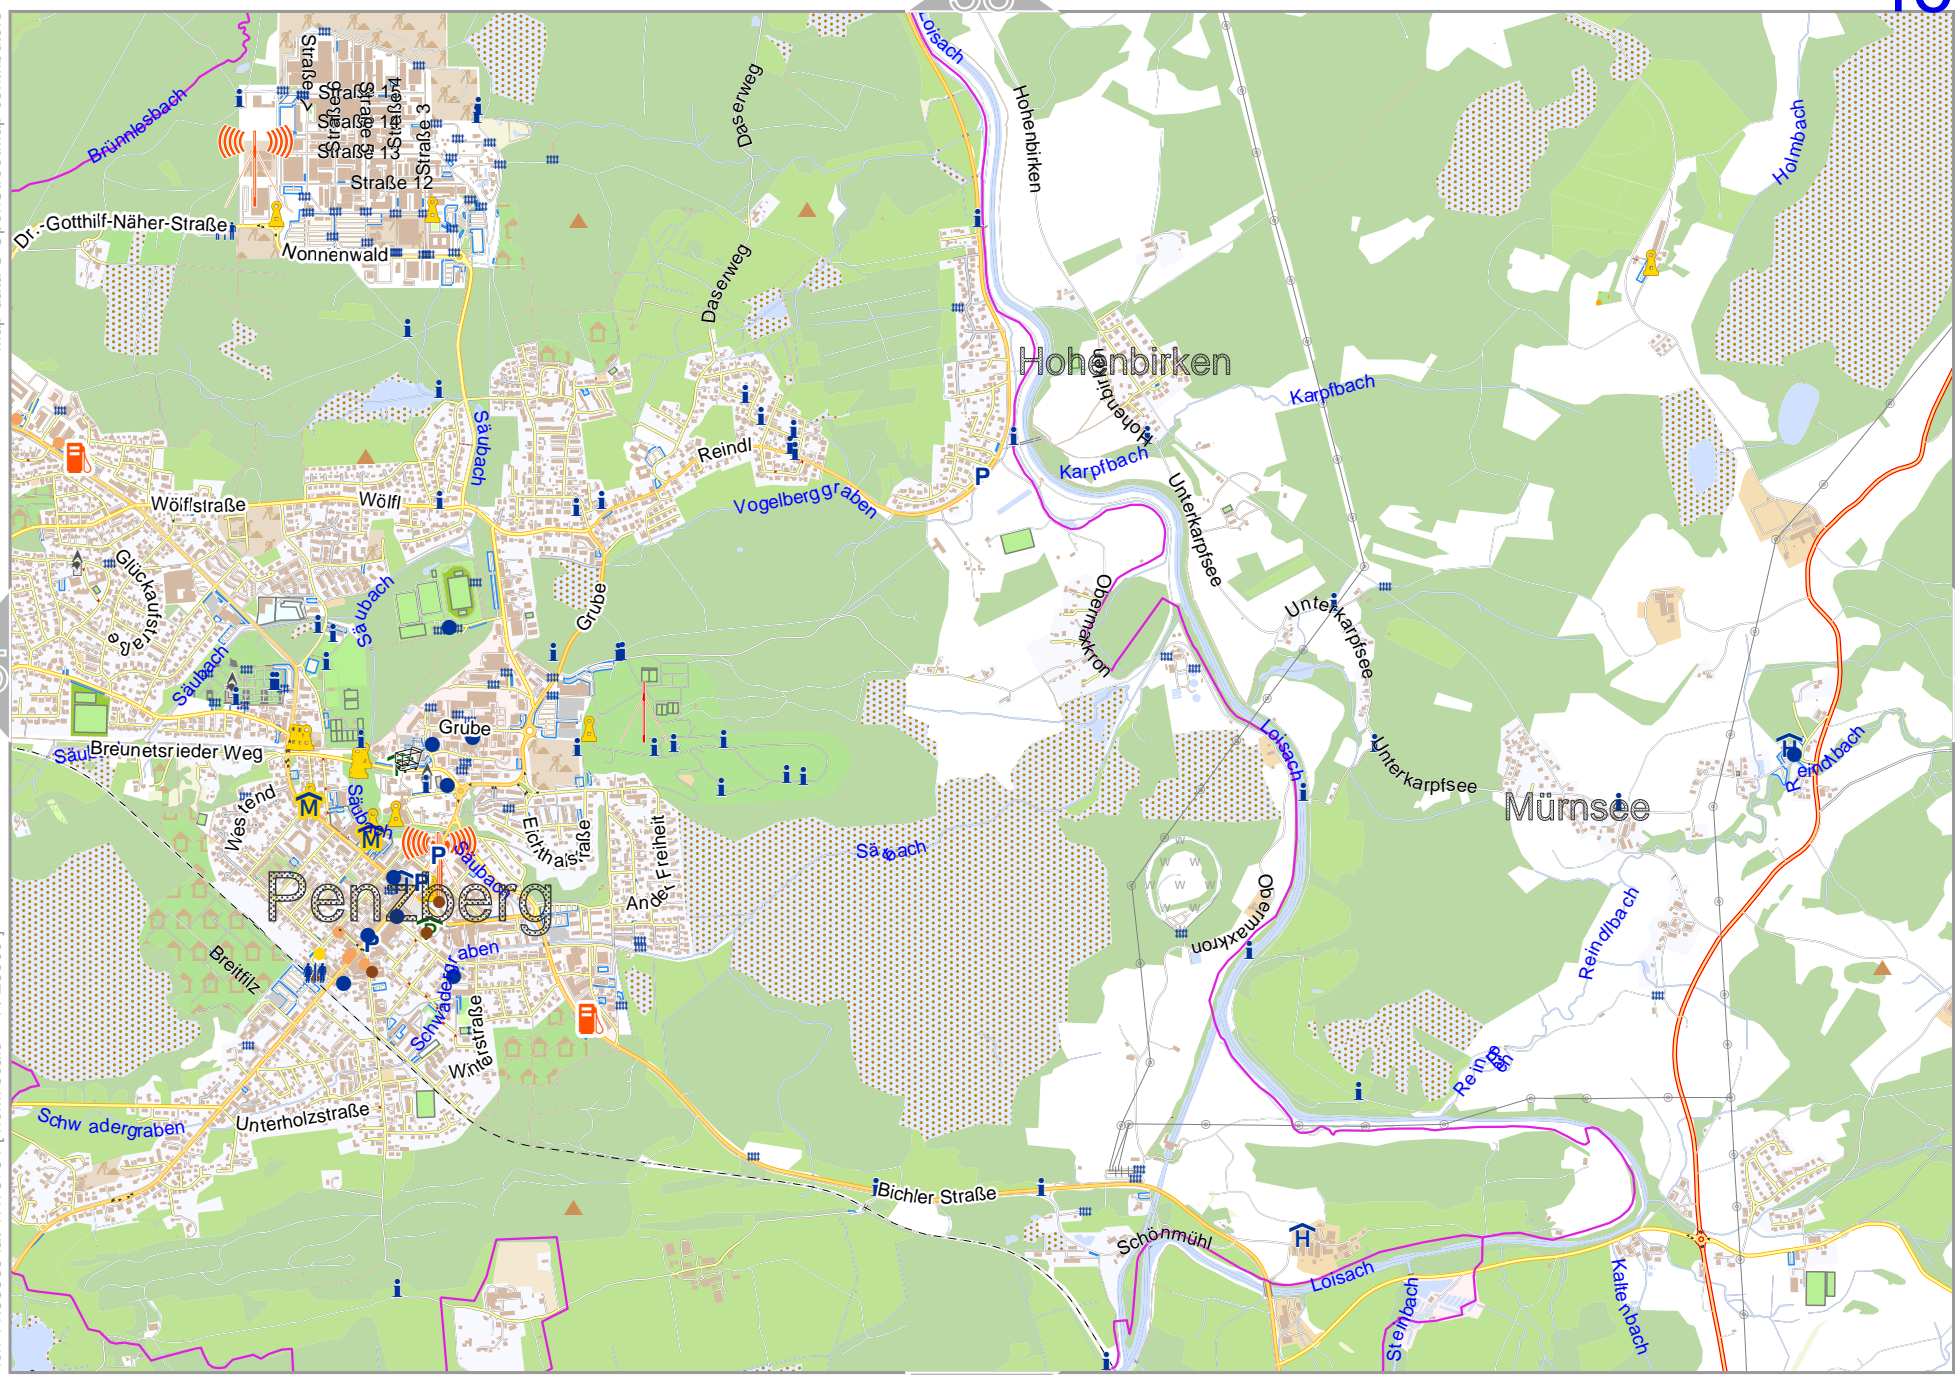

Map data © OpenStreetMap contributors

lon 11.44448 lat 47.77798

pdfmap_20240826_202326_EXH_11.3586_47.8184_645.pdf

lon 11.35869 lat 47.73751 [nom. scale = 1 / 250000]

45

47