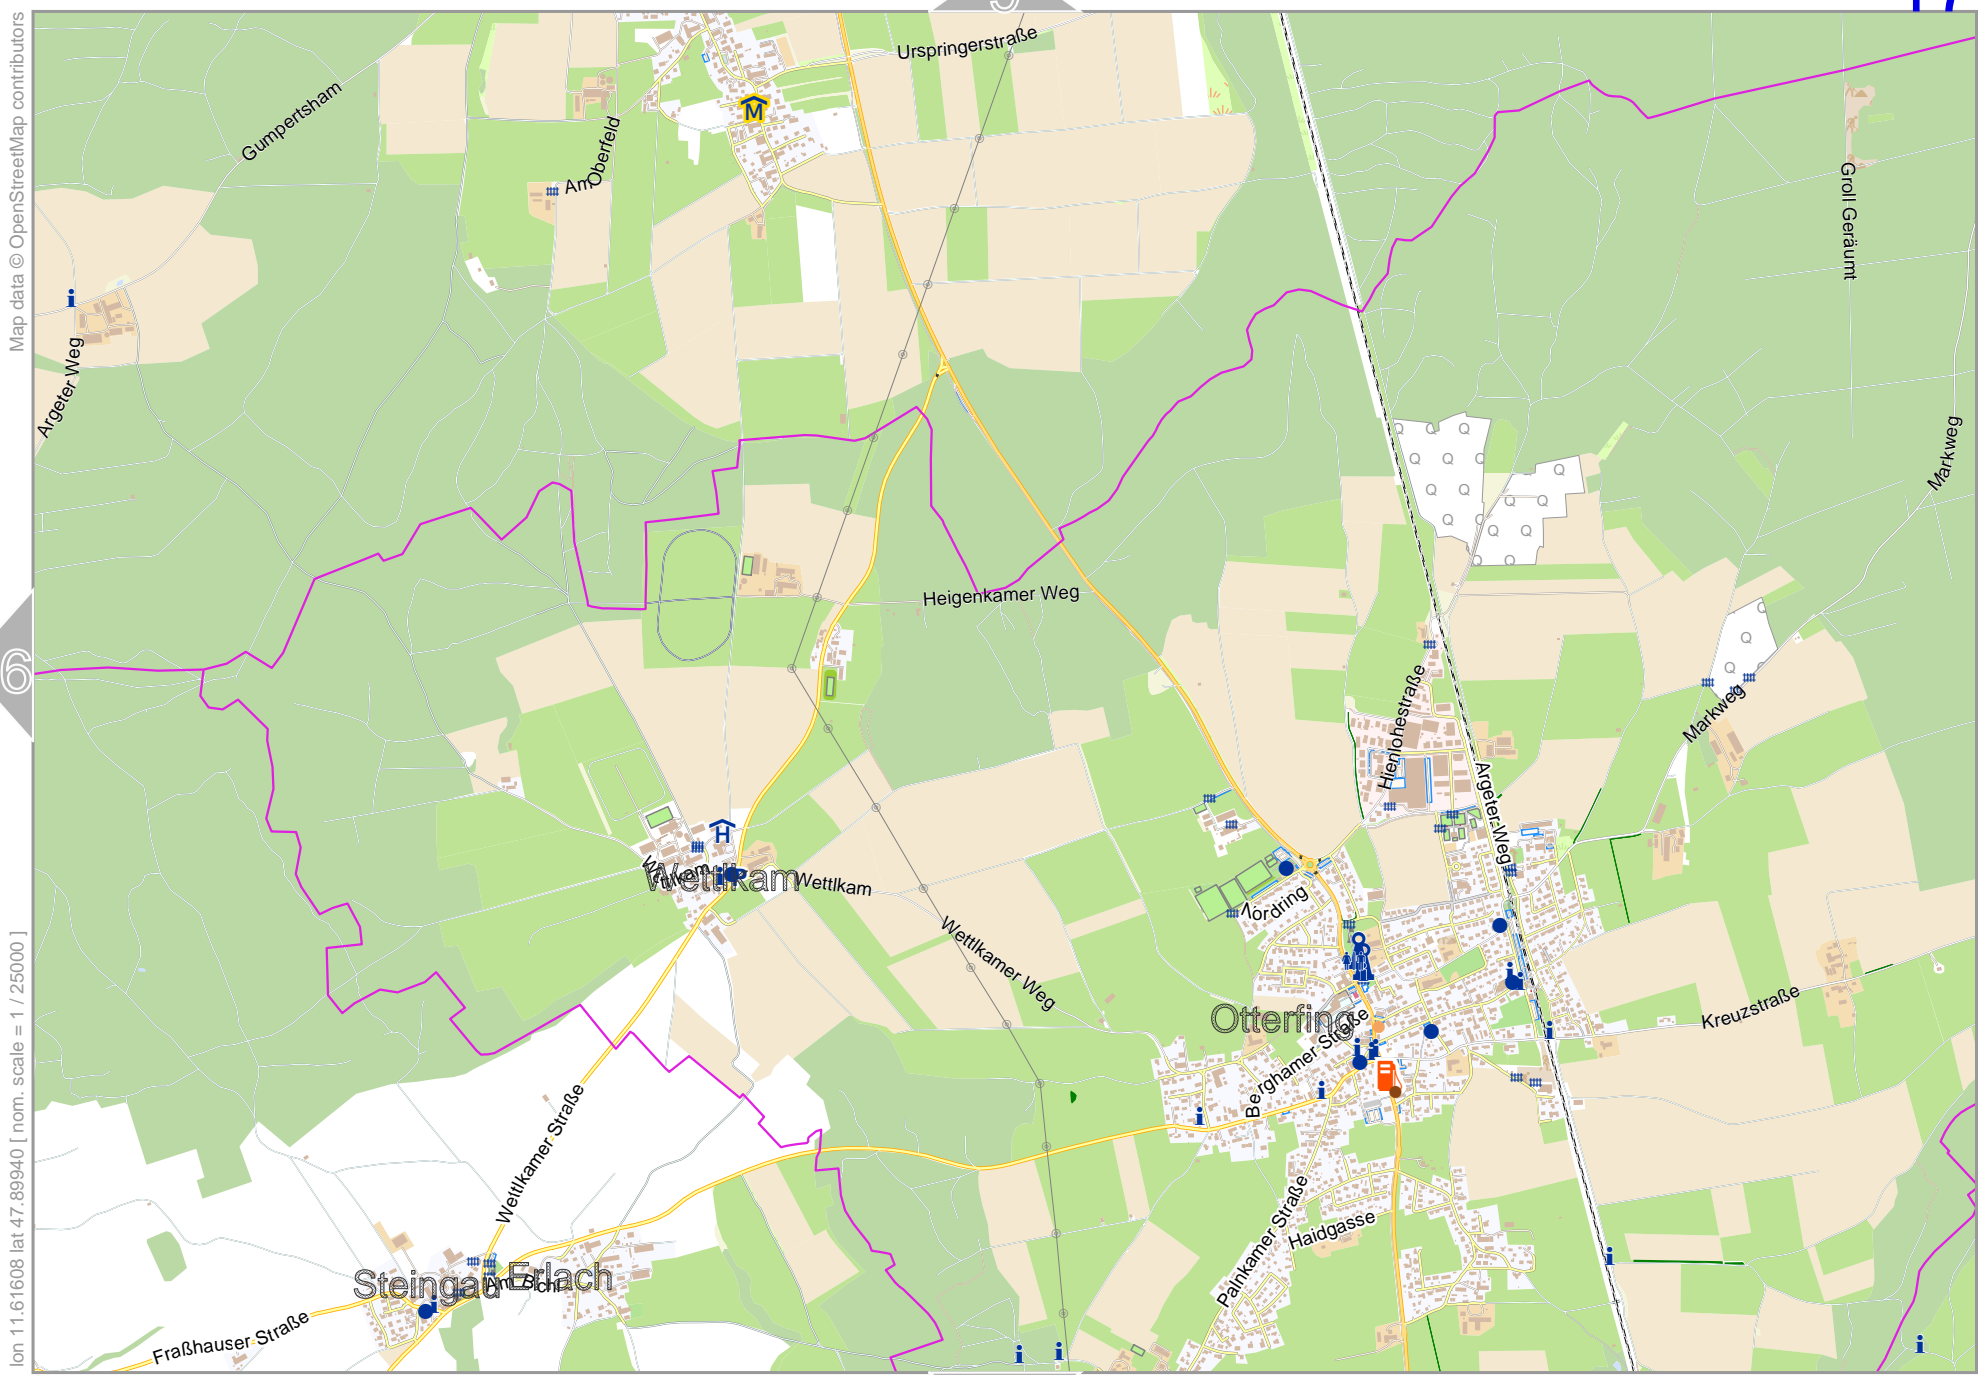

0 1000 m 2000 m

Map data © OpenStreetMap contributors

lon 11.27289 lat 47.89940 [ nom. scale = 1 / 250000 ]

lon 11.35869 lat 47.93987

pdfmap\_20240826\_202326\_EXH\_11.3586\_47.8184\_645.pdf

12

14

Starnberger See

lon 11.44448 lat 47.89940 [ nom. scale = 1 / 250000 ]

lon 11.53028 lat 47.93987

pdfmap\_20240826\_202326\_EXH\_11.3586\_47.8184\_645.pdf

0 1000 m 2000 m

Map data © OpenStreetMap contributors

lon 11.53028 lat 47.89940 [ nom. scale = 1 / 250000 ]

lon 11.70187 lat 47.93987

pdfmap\_20240826\_202326\_EXH\_11.3596\_47.8184\_645.pdf

Map data © OpenStreetMap contributors

lon 11.01550 lat 47.85893 [ nom. scale = 1 / 250000 ]

lon 11.10130 lat 47.89940

pdfmap\_20240826\_202326\_EXH\_11.3586\_47.8184\_645.pdf

Map data © OpenStreetMap contributors

lon 11.10130 lat 47.85893 [ nom. scale = 1 / 250000 ]

lon 11.18710 lat 47.89940

pdfmap\_20240826\_202326\_EXH\_11.3586\_47.8184\_645.pdf

Map data © OpenStreetMap contributors