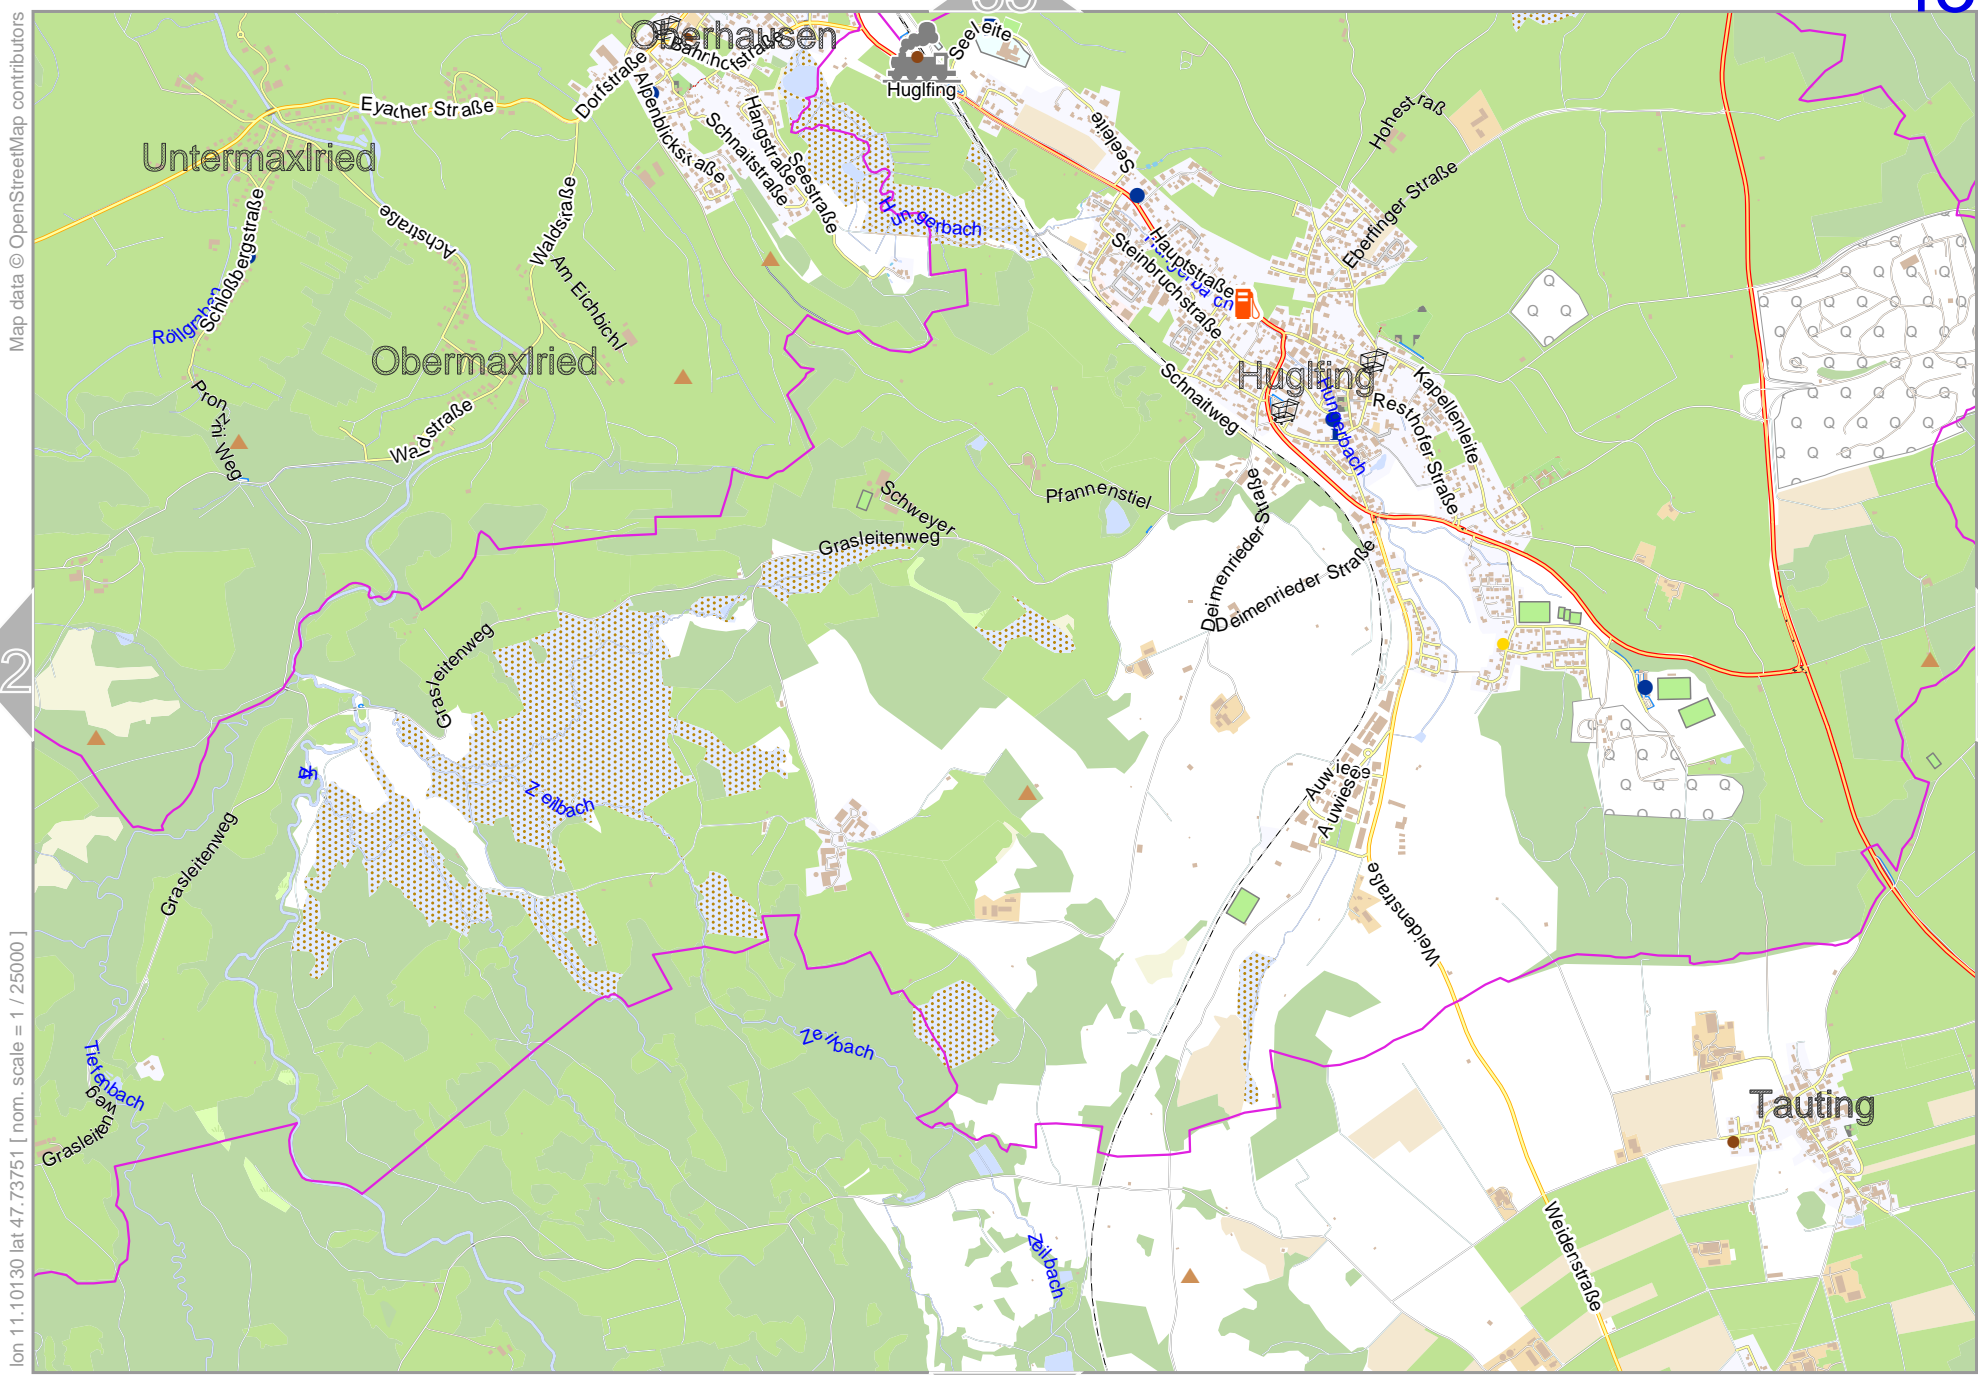

Map data © OpenStreetMap contributors

lon 11.10130 lat 47.73751 [nom. scale = 1 / 250000]

lon 11.18710 lat 47.77798

pdfmap_20240826_202326_EXH_11.3586_47.8184_645.pdf

0 1000 m 2000 m