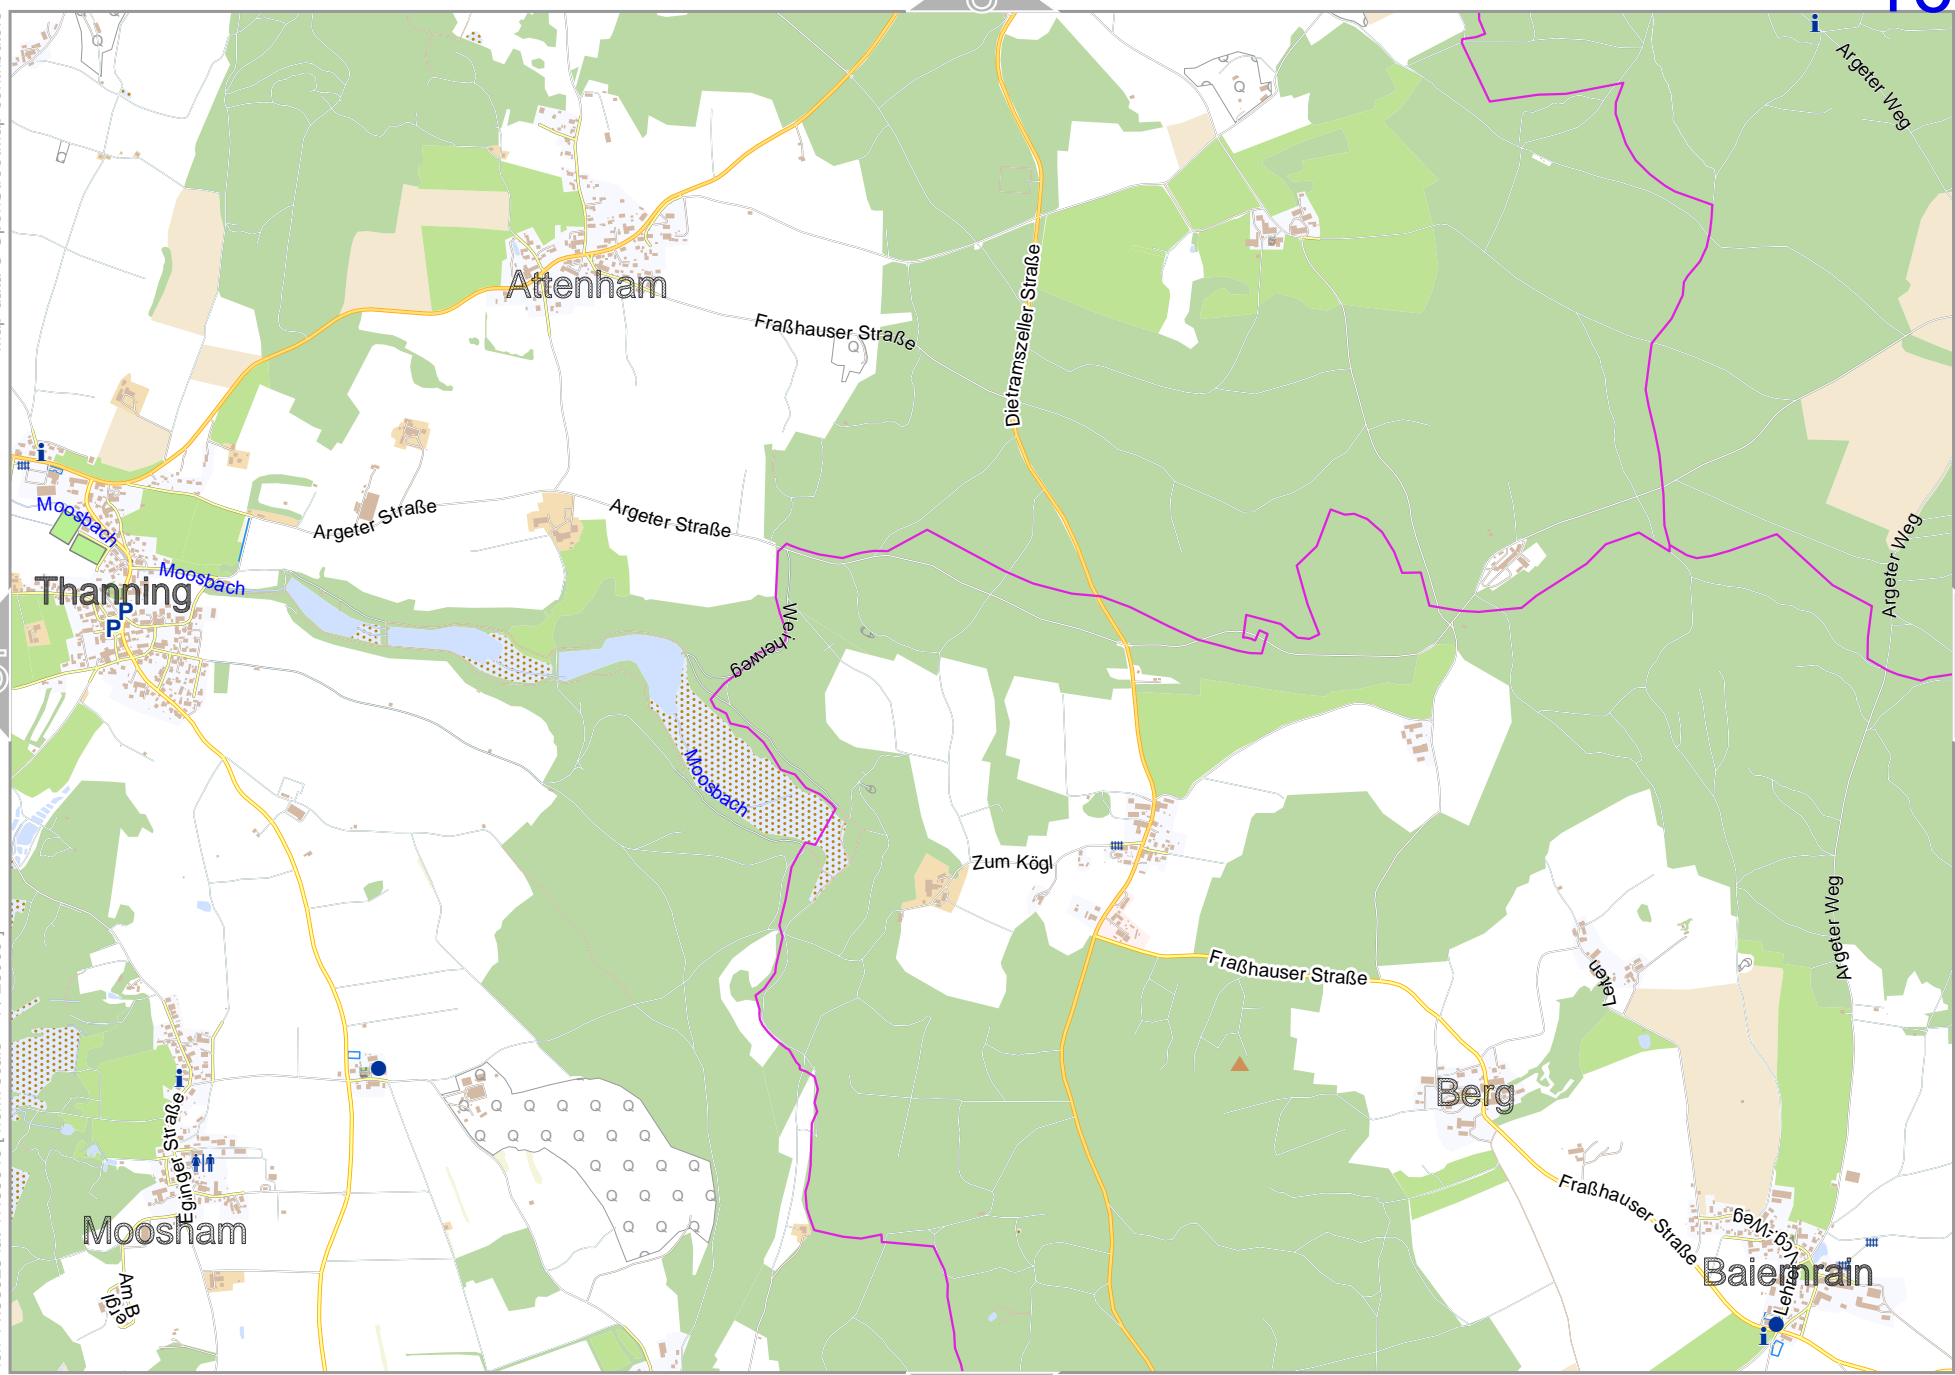

0 1000 m 2000 m

Map data © OpenStreetMap contributors

lon 11.27289 lat 47.89940 [ nom. scale = 1 / 250000 ]

lon 11.35869 lat 47.93987

pdfmap\_20240826\_202326\_EXH\_11.3586\_47.8184\_645.pdf

12

14

Starnberger See

lon 11.44448 lat 47.89940 [ nom. scale = 1 / 250000 ]

lon 11.53028 lat 47.93987

pdfmap\_20240826\_202326\_EXH\_11.3586\_47.8184\_645.pdf

0 1000 m 2000 m

Map data © OpenStreetMap contributors

lon 11.53028 lat 47.89940 [ nom. scale = 1 / 250000 ]

Map data © OpenStreetMap contributors

lon 11.10130 lat 47.85893 [ nom. scale = 1 / 250000 ]

lon 11.18710 lat 47.89940

pdfmap\_20240826\_202326\_EXH\_11.3586\_47.8184\_645.pdf

Map data © OpenStreetMap contributors