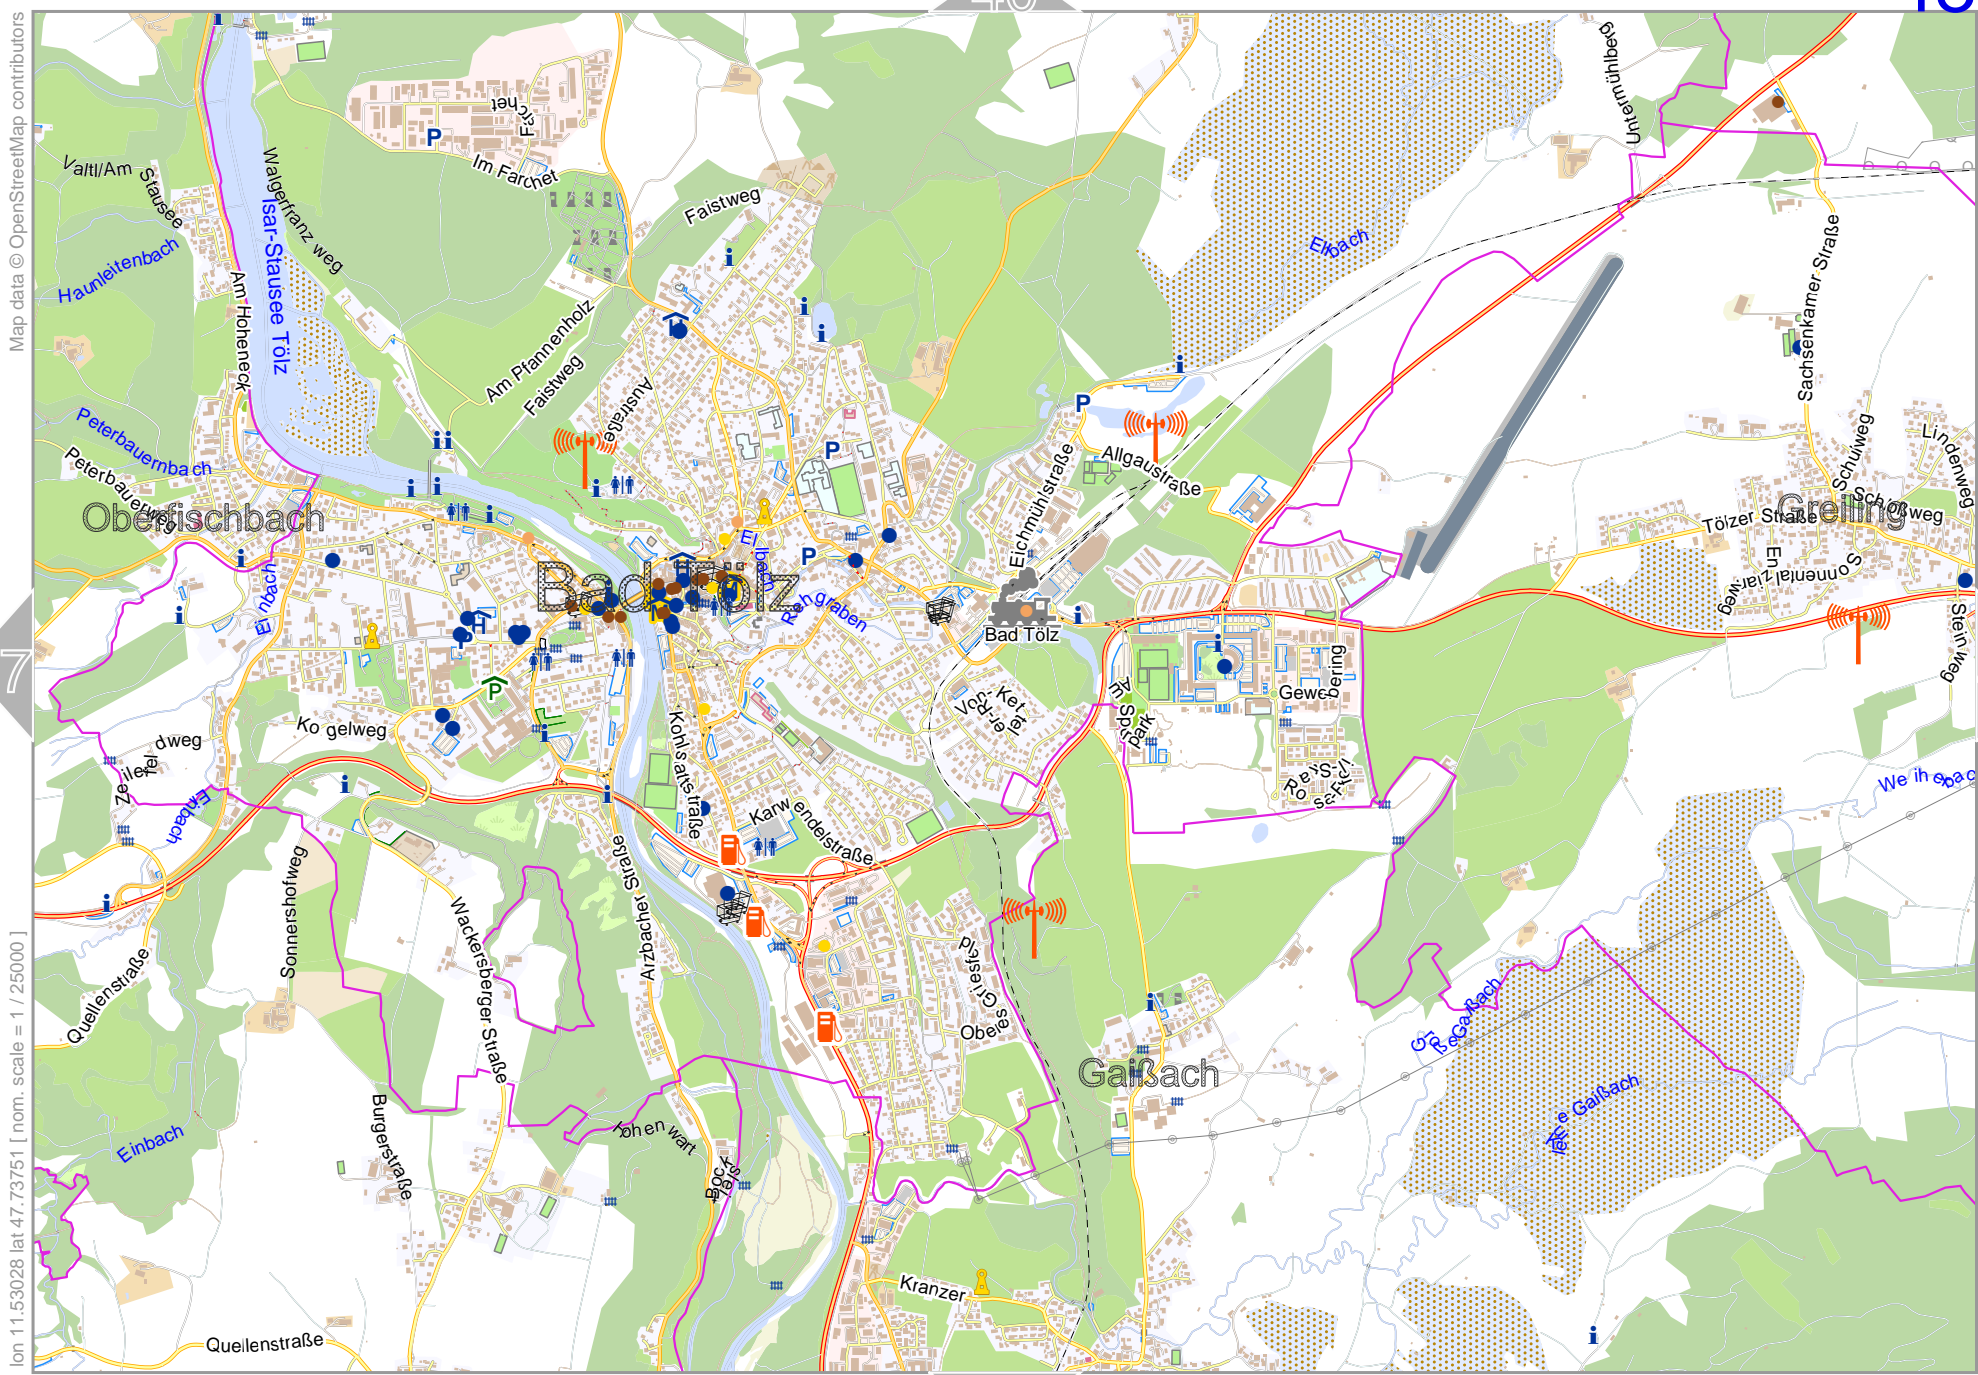

Map data © OpenStreetMap contributors

lon 11.27289 lat 47.73751 [ nom. scale = 1 / 250000 ]

lon 11.35869 lat 47.77798

pdfmap\_20240826\_202326\_EXH\_11.3586\_47.8184\_645.pdf

0 1000 m 2000 m

Map data © OpenStreetMap contributors

lon 11.44448 lat 47.77798

pdfmap\_20240826\_202326\_EXH\_11.3586\_47.8184\_645.pdf

lon 11.35869 lat 47.73751 [ nom. scale = 1 / 250000 ]

45

47

Map data © OpenStreetMap contributors

lon 11.44448 lat 47.73751 [ nom. scale = 1 / 250000 ]

Map data © OpenStreetMap contributors

lon 11.53028 lat 47.73751 [ nom. scale = 1 / 250000 ]

0 1000 m 2000 m

Map data © OpenStreetMap contributors

lon 11.61608 lat 47.73751 [ nom. scale = 1 / 250000 ]

lon 11.70187 lat 47.77798

Map data © OpenStreetMap contributors

lon 11.27289 lat 47.69704 [nom. scale = 1 / 250000]

Map data © OpenStreetMap contributors

lon 11.44448 lat 47.73751

53

55

lon 11.35869 lat 47.69704 [nom. scale = 1 / 250000]