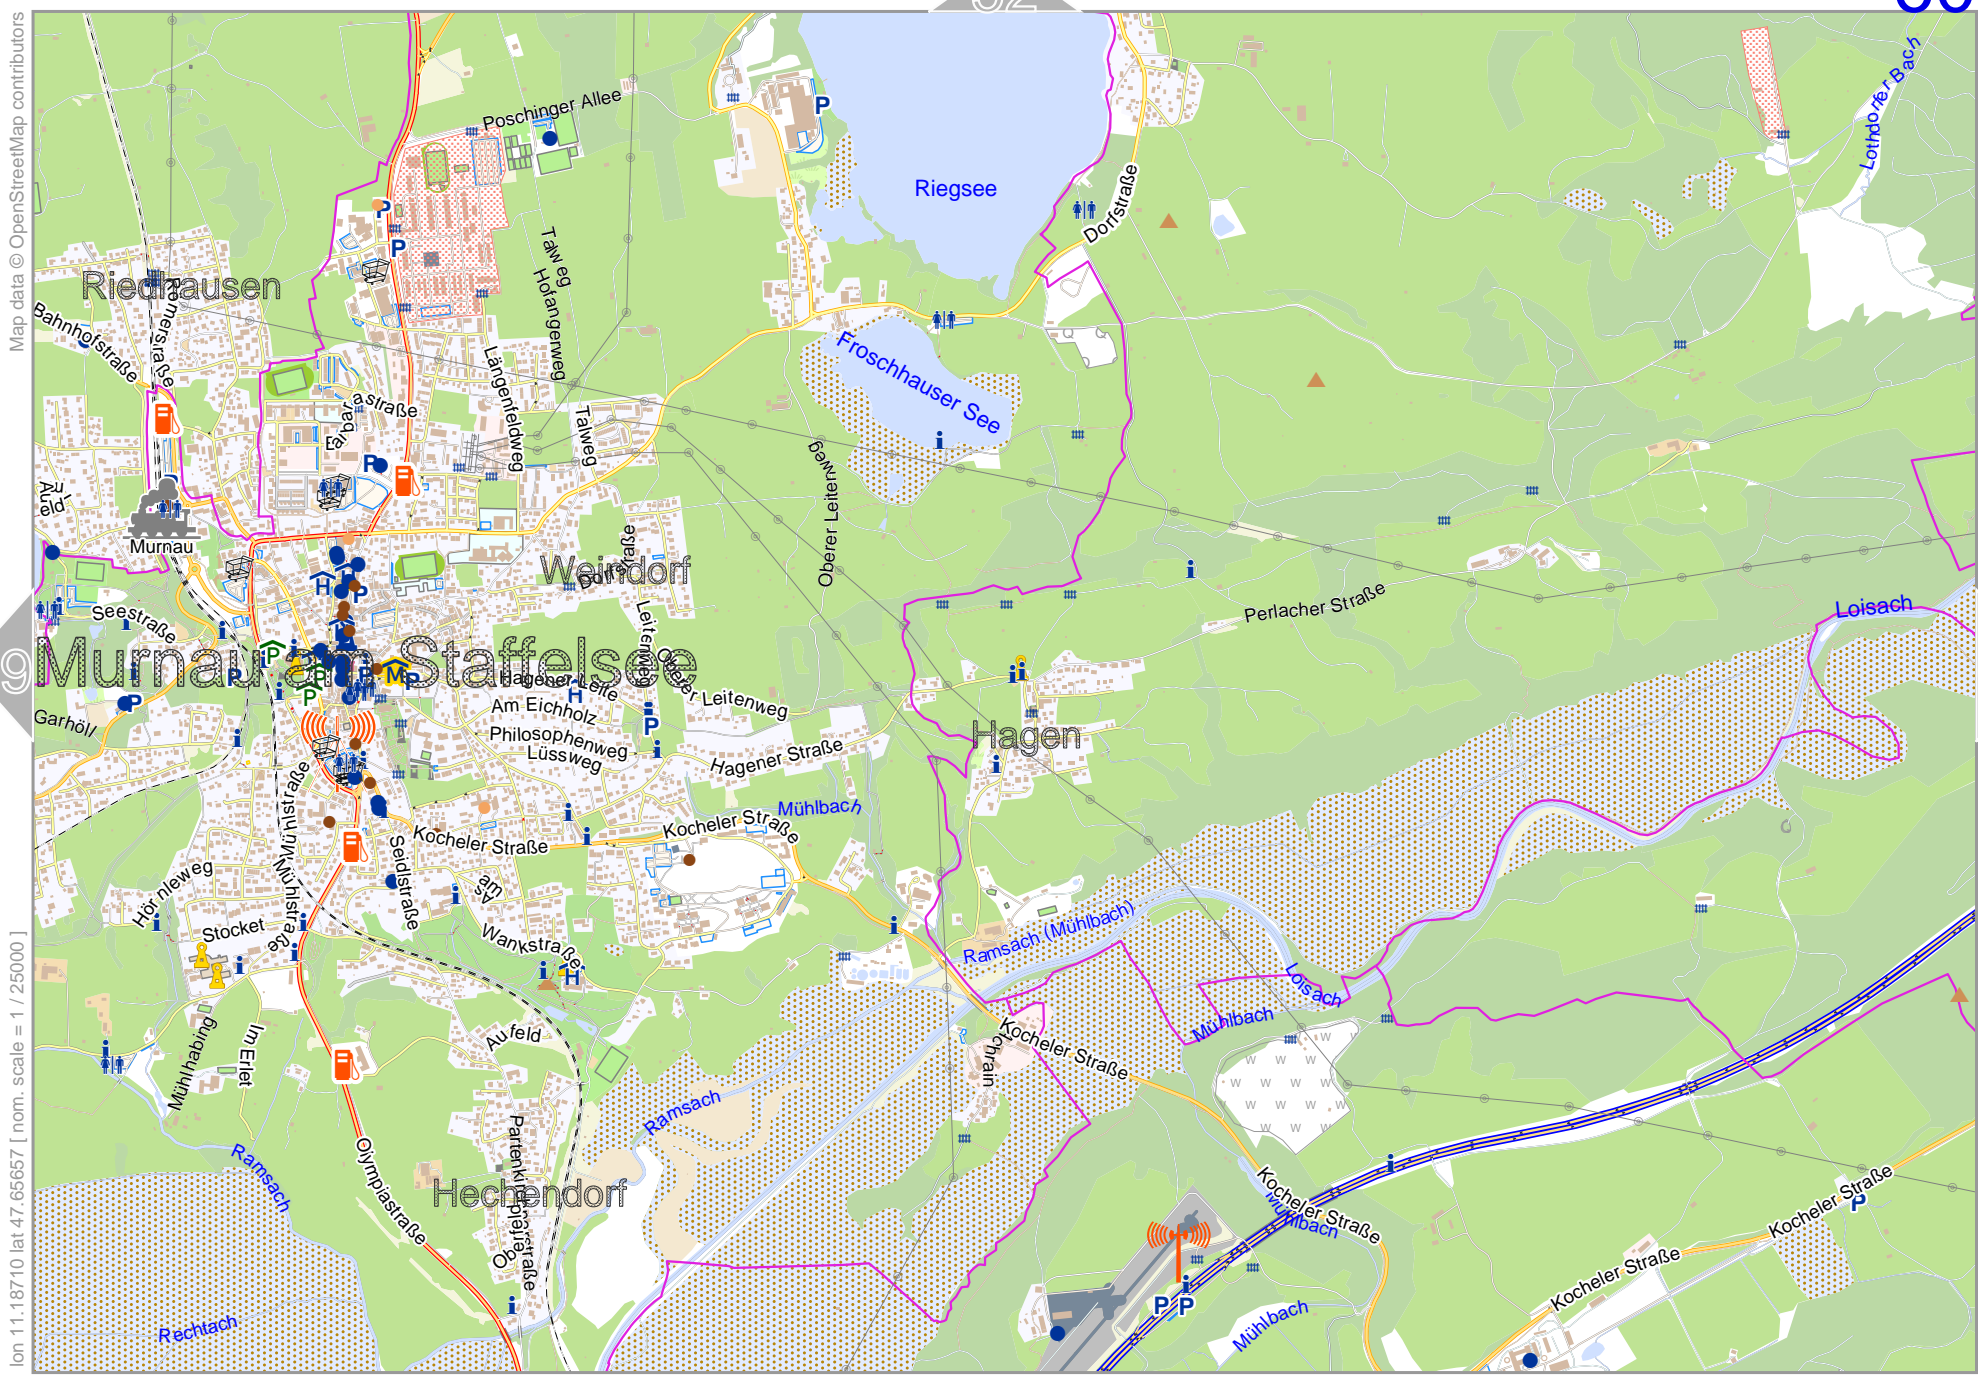

lon 11.0130 lat 47.69704

pdfmap\_20240826\_202326\_EXH\_11.3586\_47.8184\_645.pdf

Map data © OpenStreetMap contributors

lon 11.10130 lat 47.65657 [ nom. scale = 1 / 250000 ]

lon 11.18710 lat 47.69704

pdfmap\_20240826\_202326\_EXH\_11.3586\_47.8184\_645.pdf

Map data © OpenStreetMap contributors

lon 11.18710 lat 47.65657 [ nom. scale = 1 / 250000 ]

lon 11.27289 lat 47.69704

pdfmap\_20240826\_202326\_EXH\_11.3586\_47.8184\_645.pdf

0 1000 m 2000 m

Map data © OpenStreetMap contributors