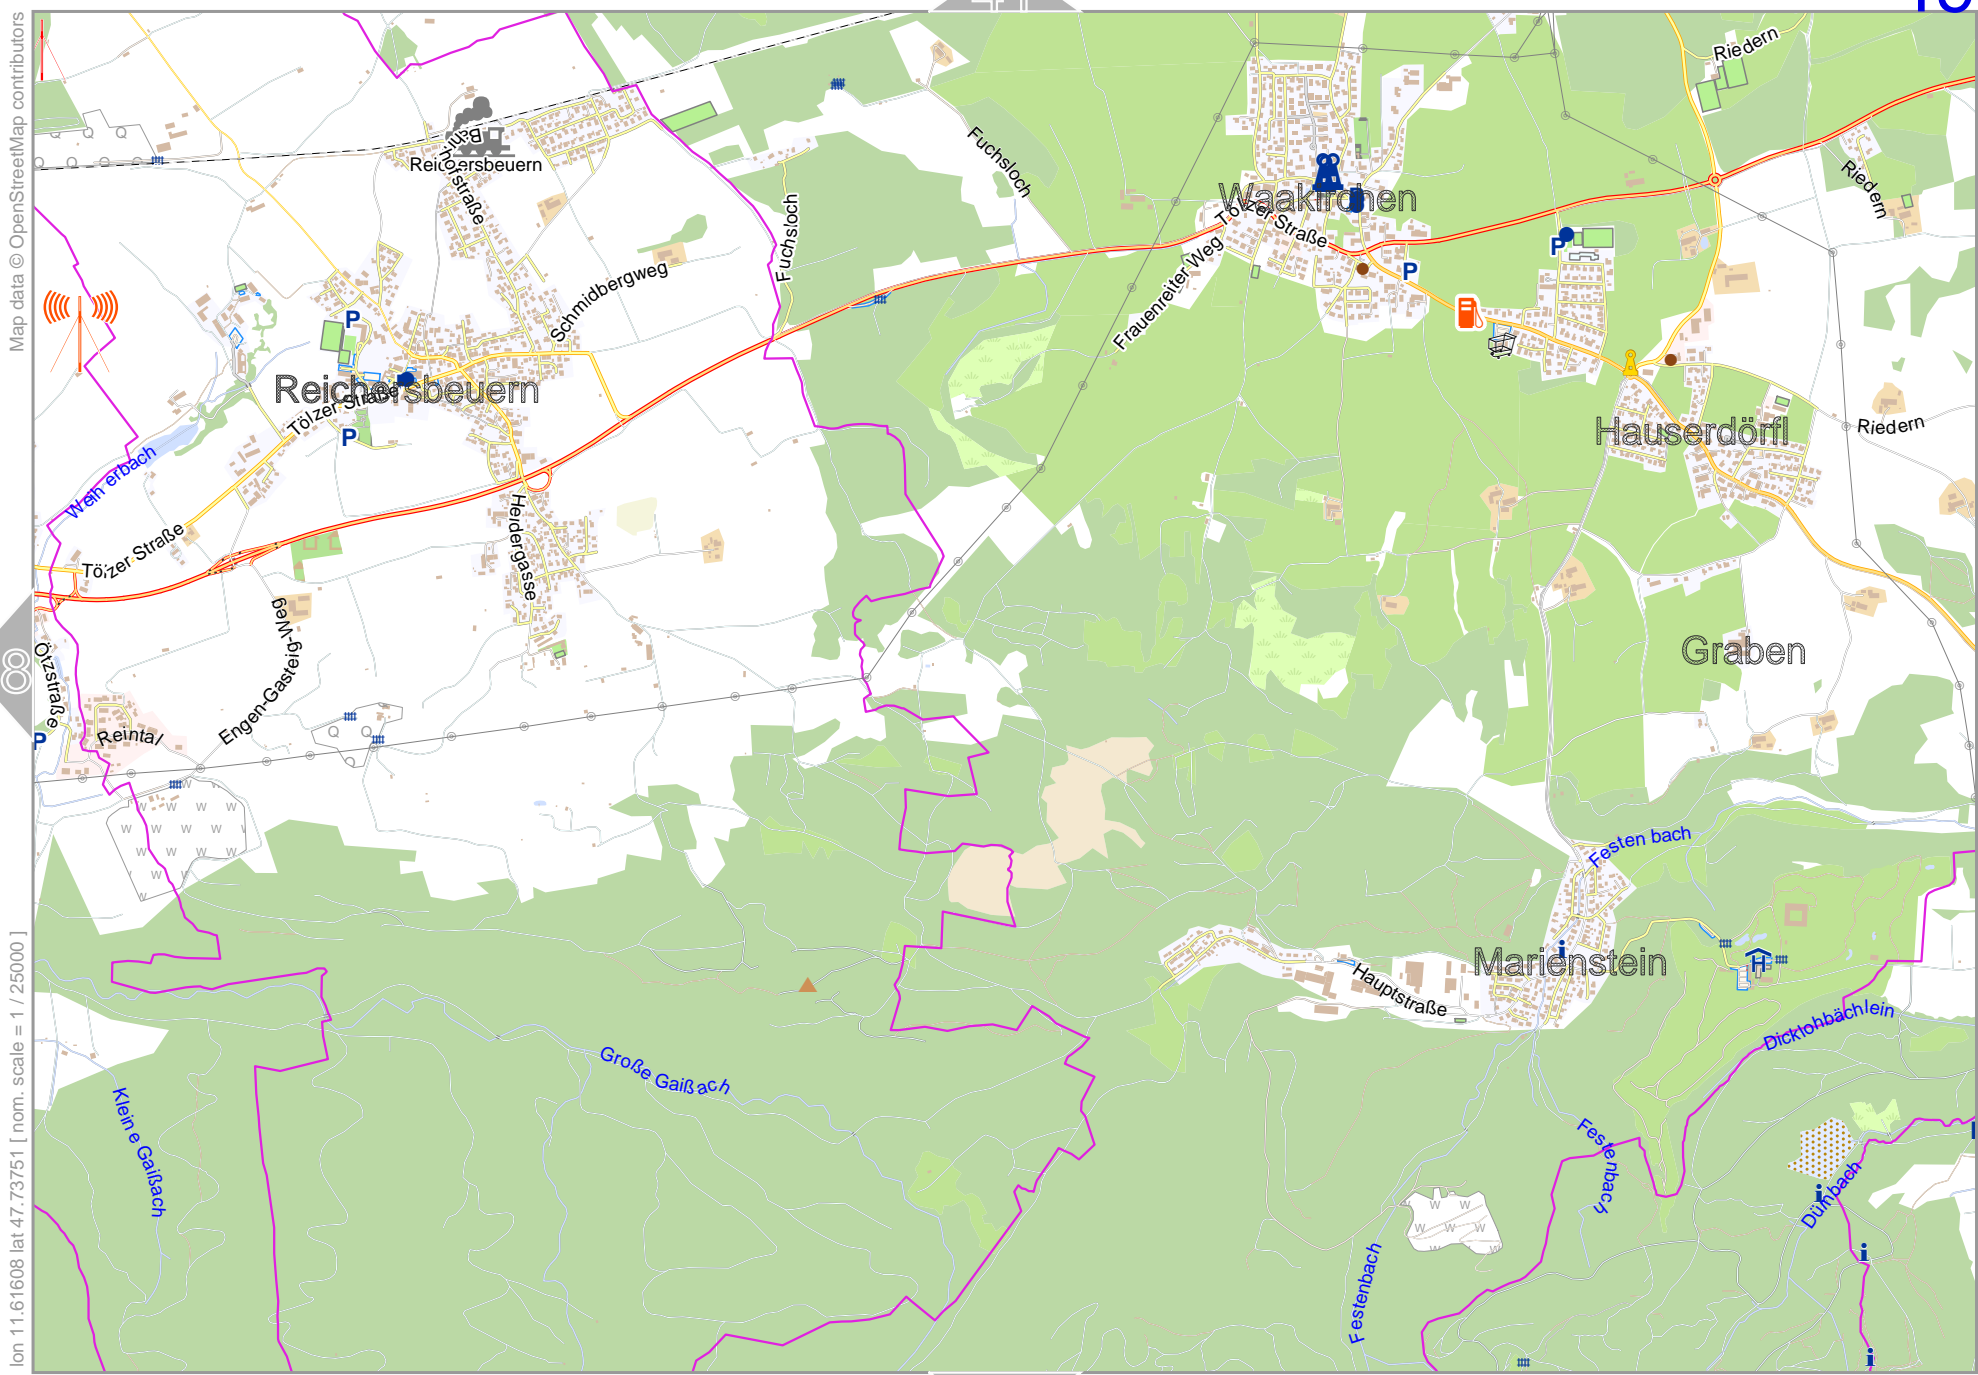

Map data © OpenStreetMap contributors

lon 11.27289 lat 47.73751 [ nom. scale = 1 / 250000 ]

lon 11.35869 lat 47.77798

pdfmap\_20240826\_202326\_EXH\_11.3586\_47.8184\_645.pdf

0 1000 m 2000 m

Map data © OpenStreetMap contributors

lon 11.44448 lat 47.77798

pdfmap\_20240826\_202326\_EXH\_11.3586\_47.8184\_645.pdf

lon 11.35869 lat 47.73751 [ nom. scale = 1 / 250000 ]

45

47

Map data © OpenStreetMap contributors

lon 11.44448 lat 47.73751 [ nom. scale = 1 / 250000 ]

Map data © OpenStreetMap contributors

lon 11.53028 lat 47.73751 [ nom. scale = 1 / 250000 ]

0 1000 m 2000 m

Map data © OpenStreetMap contributors

lon 11.61608 lat 47.73751 [ nom. scale = 1 / 250000 ]

lon 11.70187 lat 47.77798