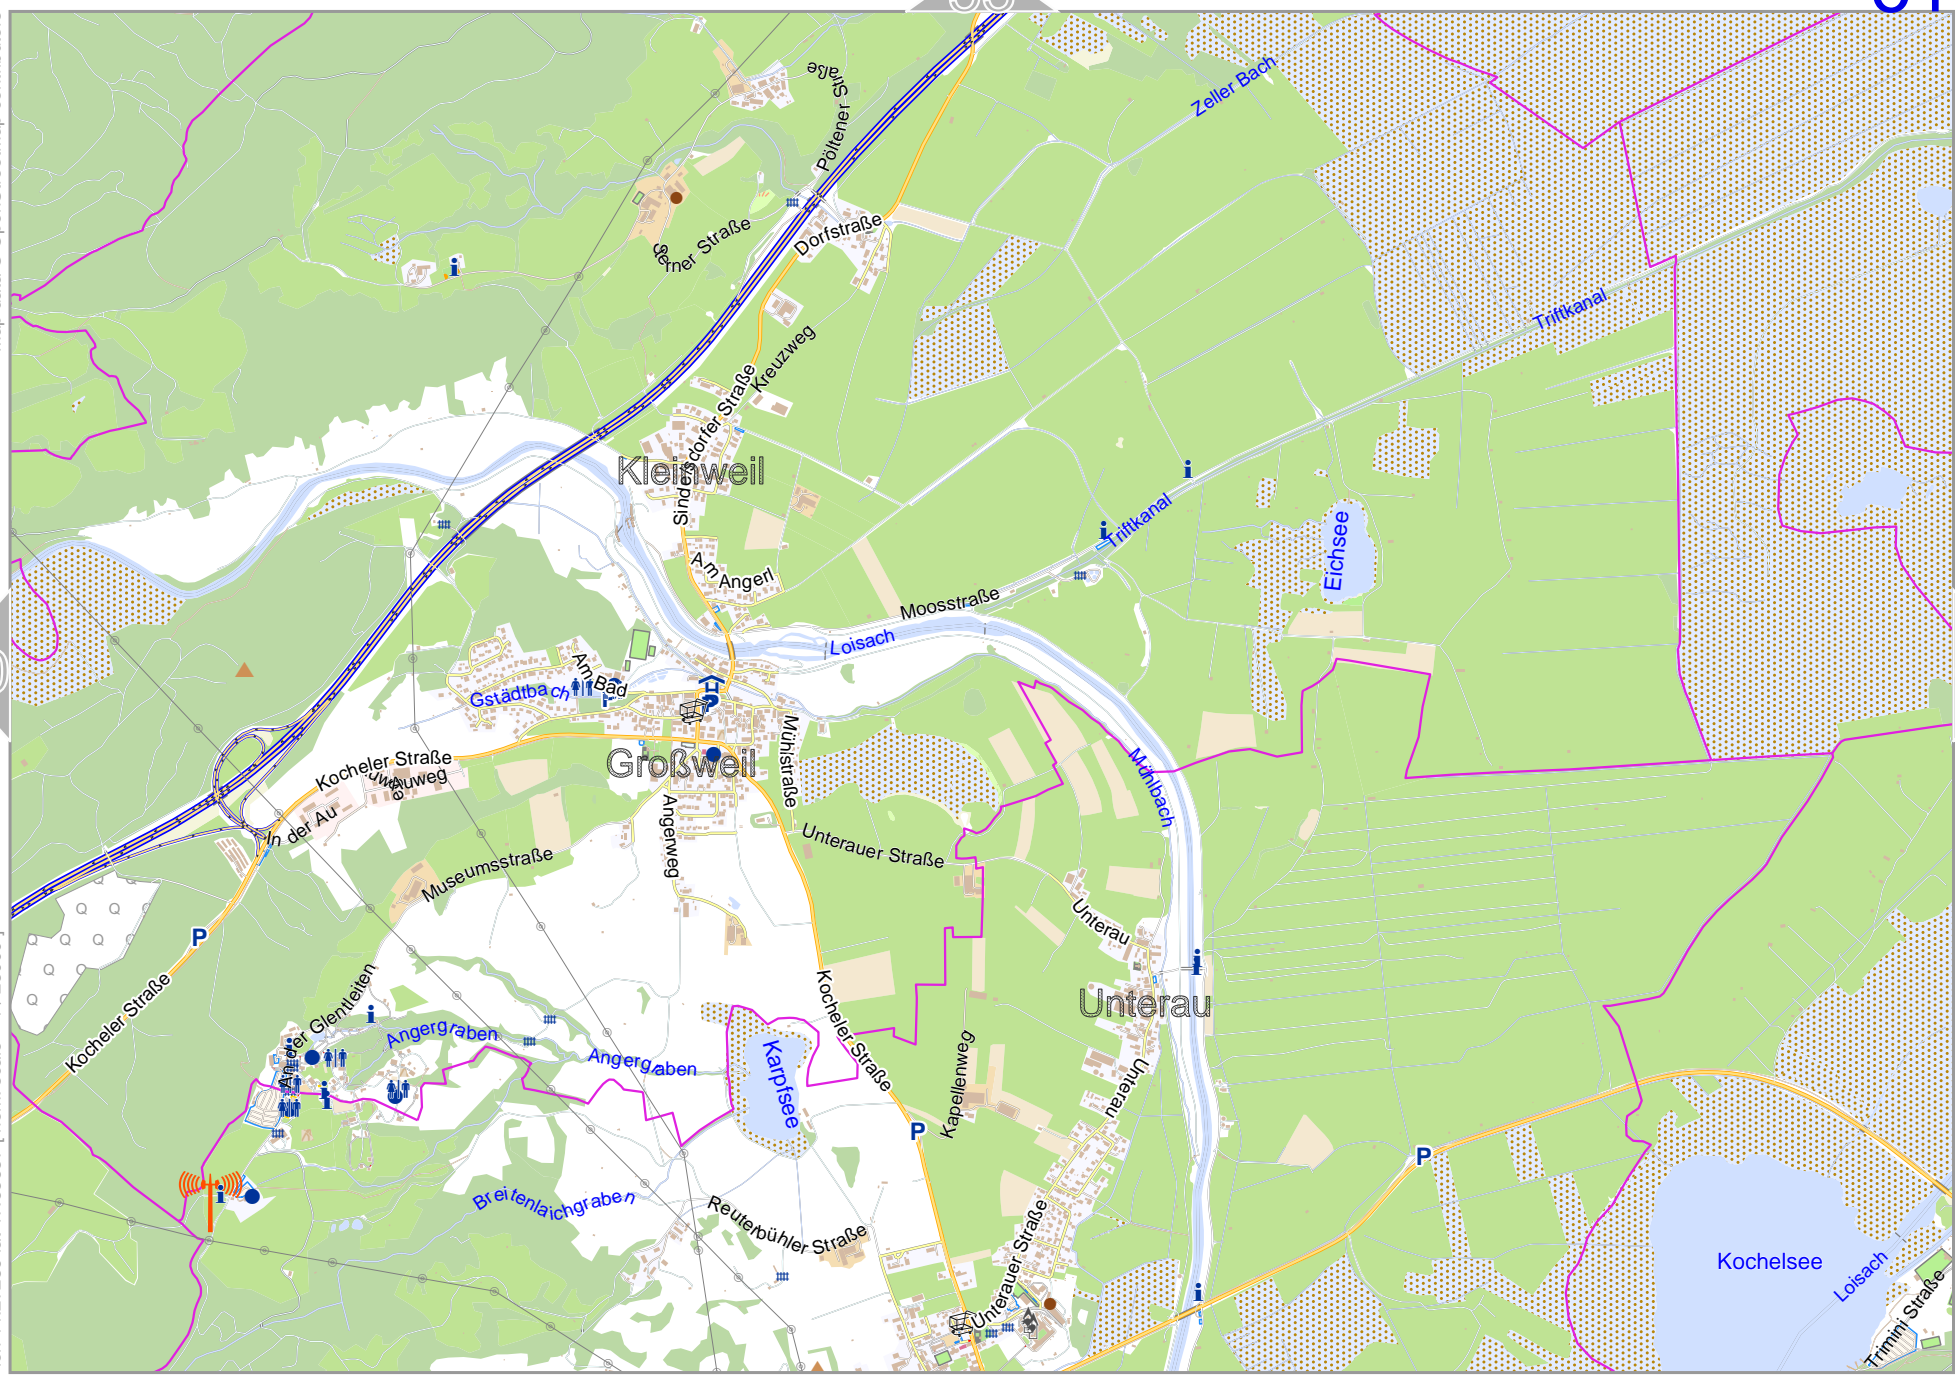

Map data © OpenStreetMap contributors

lon 11.27289 lat 47.65657 [nom. scale = 1 / 250000]

lon 11.35869 lat 47.69704

pdfmap_20240826_202326_EXH_11.3586_47.8184_645.pdf