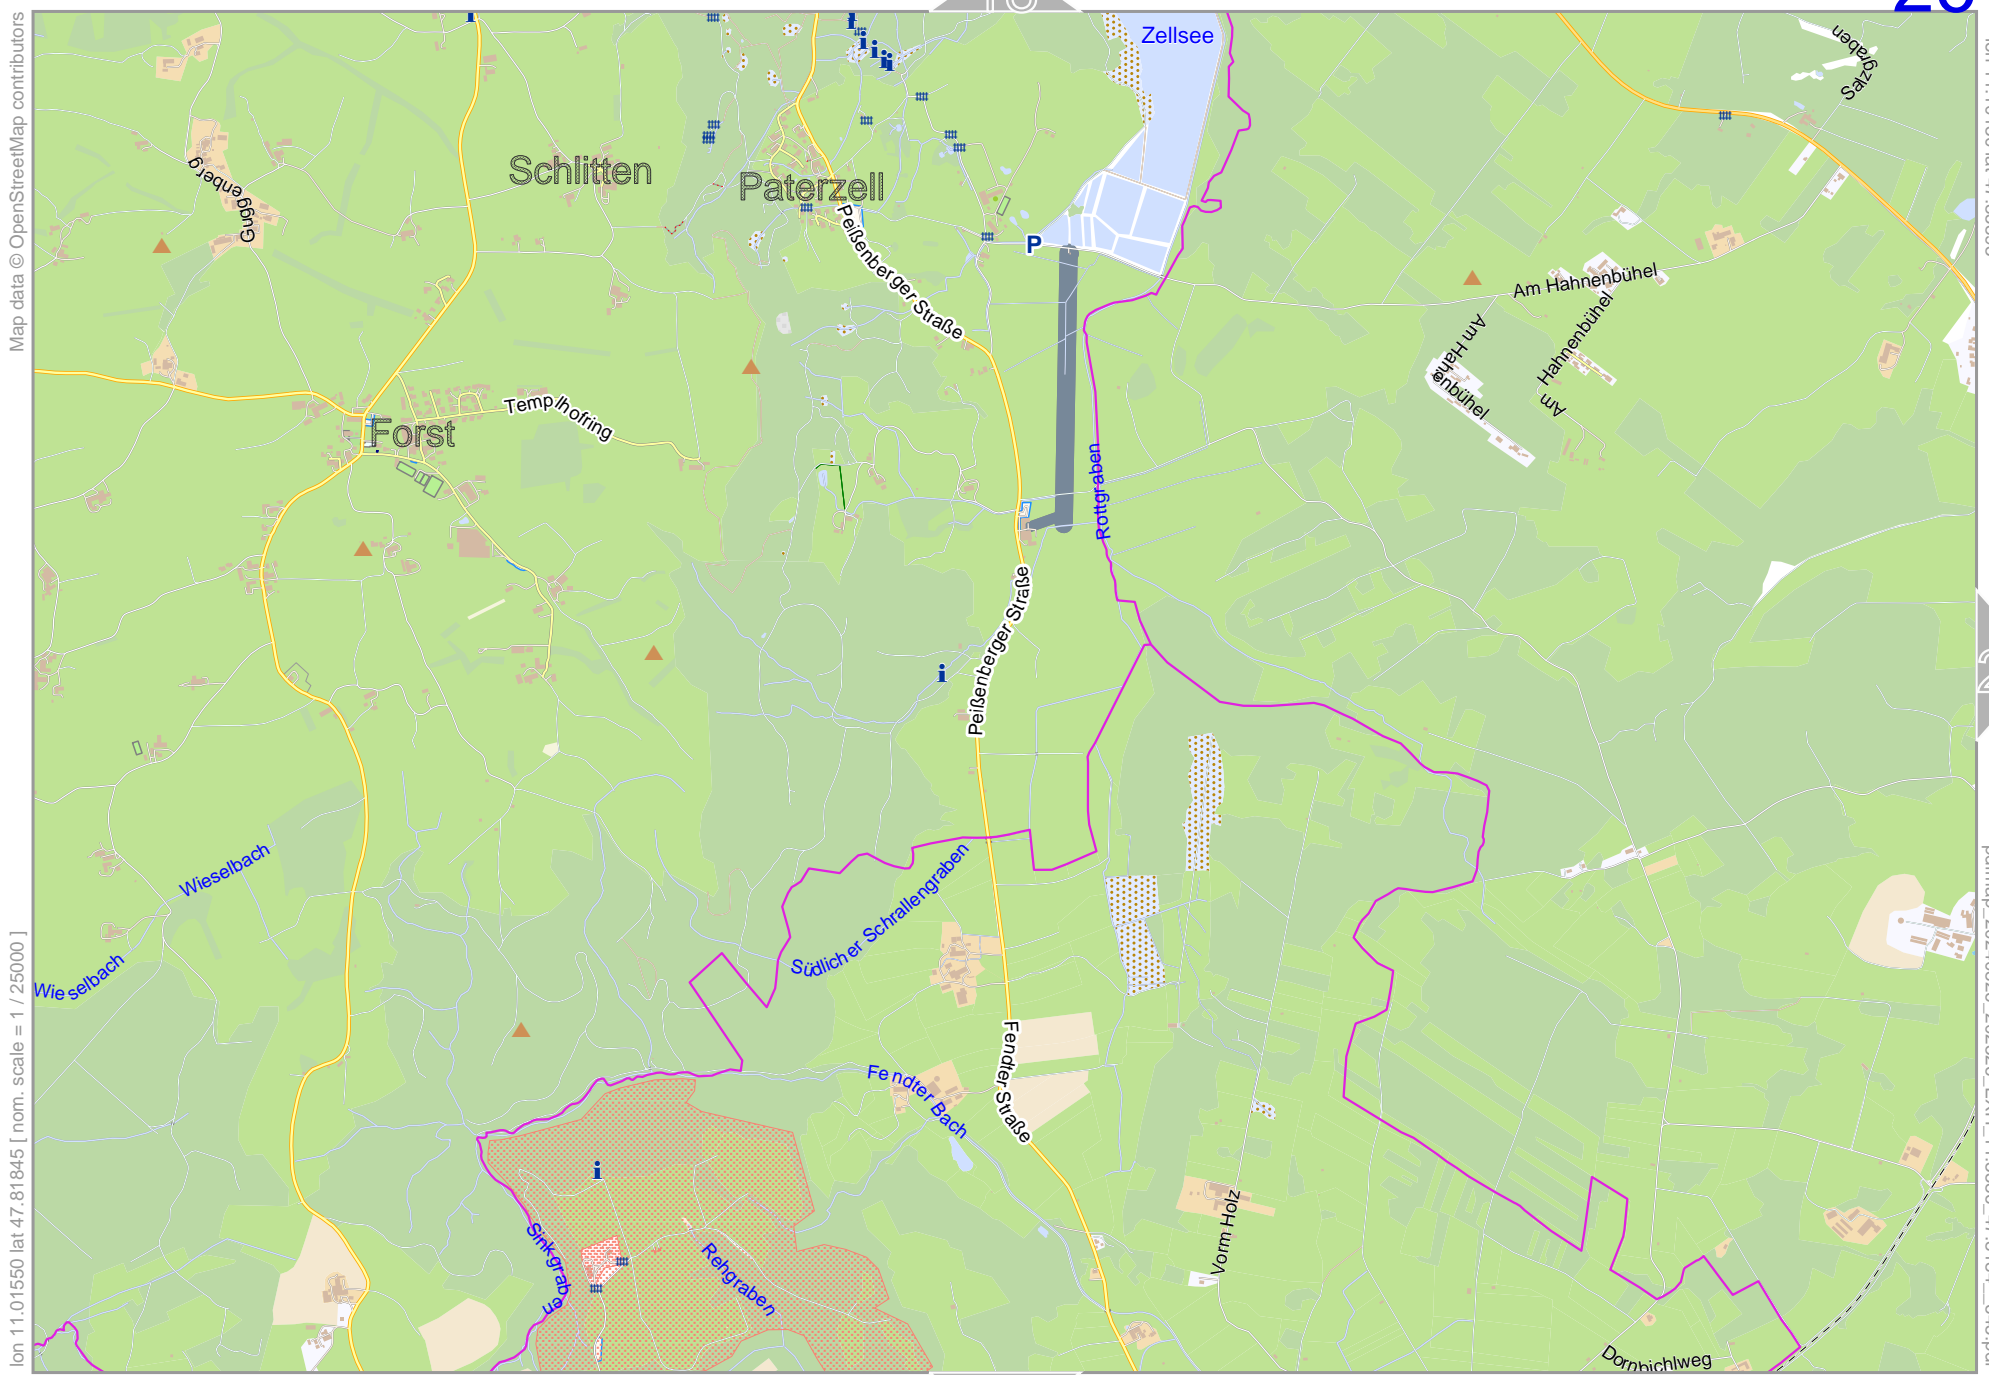

lon 11.53028 lat 47.85893 [ nom. scale = 1 / 250000 ]

0 1000 m 2000 m

Map data © OpenStreetMap contributors

lon 11.70187 lat 47.89940

lon 11.61608 lat 47.85893 [ nom. scale = 1 / 250000 ]

pdfmap\_20240826\_202326\_EXH\_11.3586\_47.8184\_645.pdf

Map data © OpenStreetMap contributors

lon 11.01550 lat 47.81845 [ nom. scale = 1 / 250000 ]

lon 11.10130 lat 47.85893

pdfmap\_20240826\_202326\_EXH\_11.3586\_47.8184\_645.pdf

0 1000 m 2000 m

Map data © OpenStreetMap contributors