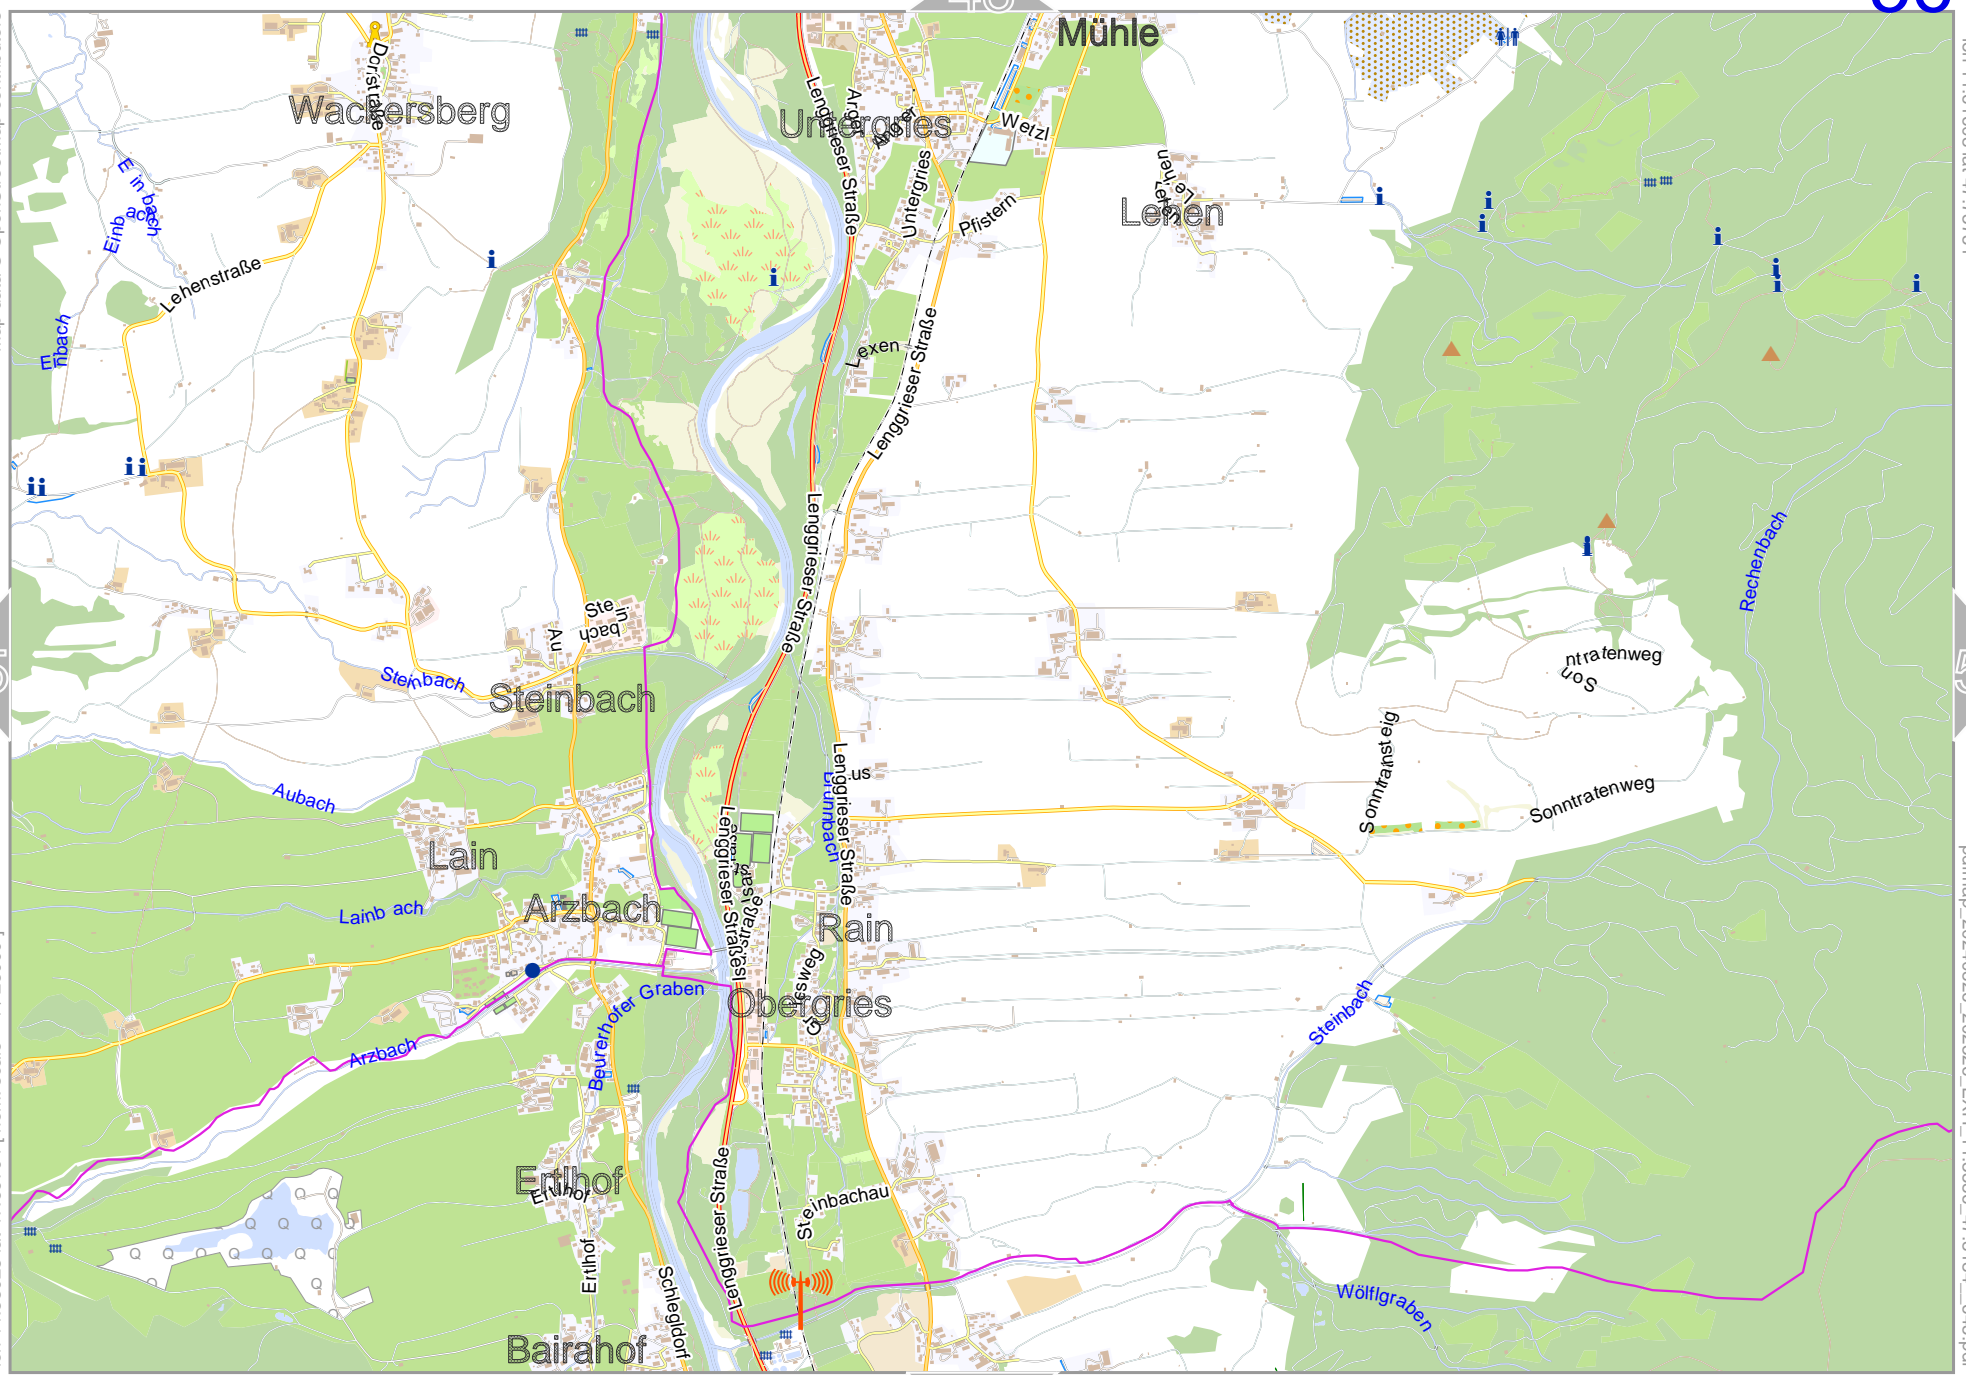

Map data © OpenStreetMap contributors

lon 11.27289 lat 47.69704 [nom. scale = 1 / 250000]

Map data © OpenStreetMap contributors

lon 11.44448 lat 47.73751

53

55

lon 11.35869 lat 47.69704 [nom. scale = 1 / 250000]

pdfmap\_20240826\_202326\_EXH\_11.3586\_47.8184\_645.pdf

62

lon 11.53028 lat 47.73751

56

pdfmap\_20240826\_202326\_EXH\_11.3586\_47.8184\_645.pdf

Map data © OpenStreetMap contributors

lon 11.44448 lat 47.69704 [ nom. scale = 1 / 250000 ]

0 1000 m 2000 m

63

EXH

57

49

56

65

Map data © OpenStreetMap contributors