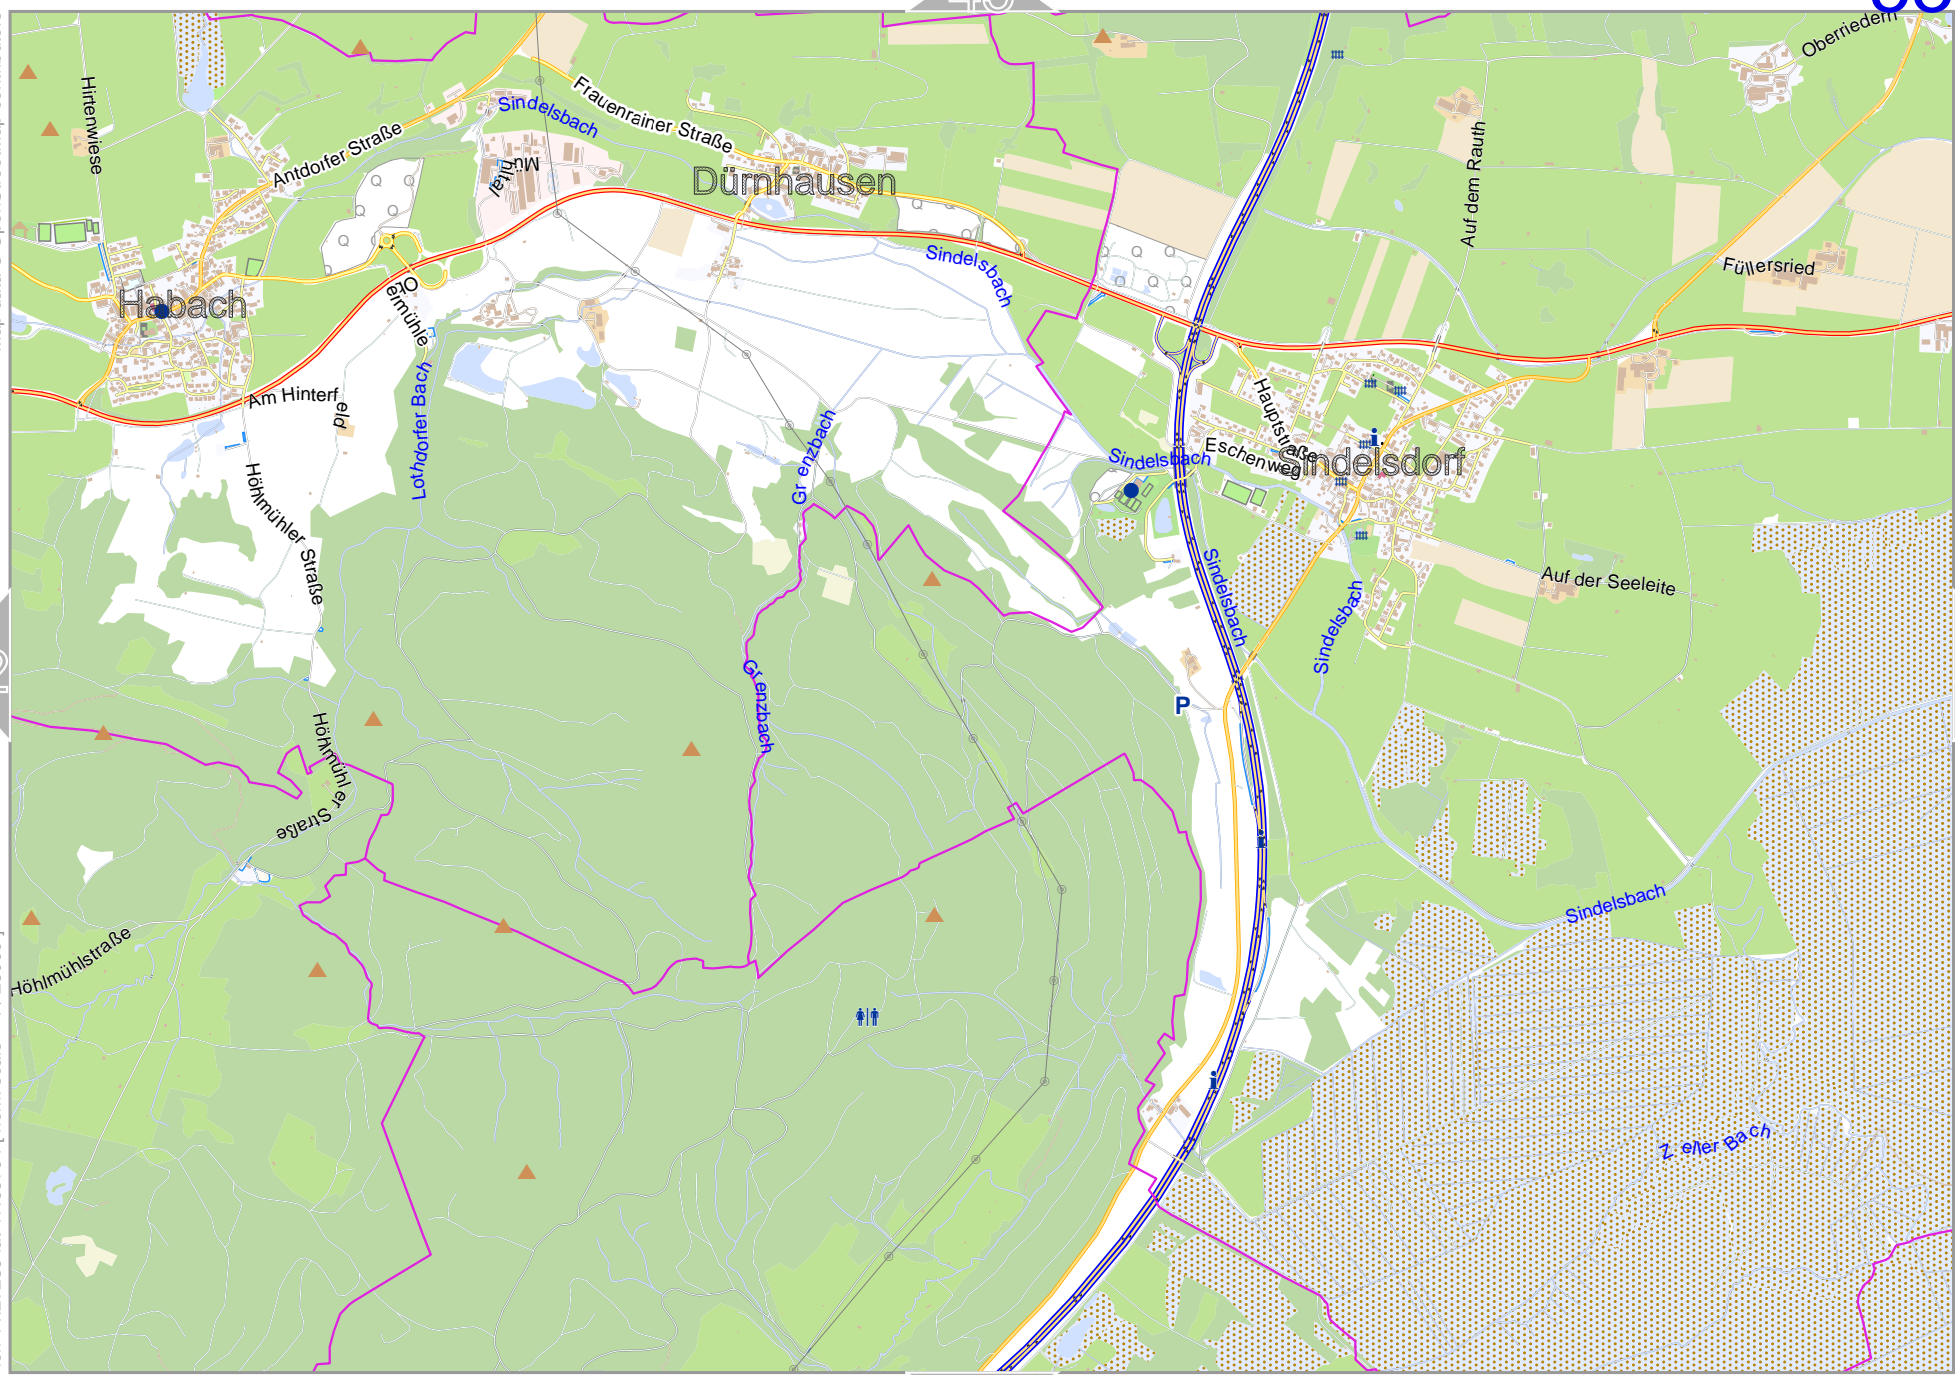

Map data © OpenStreetMap contributors

lon 11.53028 lat 47.73751 [ nom. scale = 1 / 250000 ]

0 1000 m 2000 m

Map data © OpenStreetMap contributors

lon 11.61608 lat 47.73751 [ nom. scale = 1 / 250000 ]

lon 11.70187 lat 47.77798

Map data © OpenStreetMap contributors

lon 11.27289 lat 47.69704 [nom. scale = 1 / 250000]

Map data © OpenStreetMap contributors

lon 11.44448 lat 47.73751

53

55

lon 11.35869 lat 47.69704 [nom. scale = 1 / 250000]

0 1000 m 2000 m

63

EXH

57

49

56

65

Map data © OpenStreetMap contributors