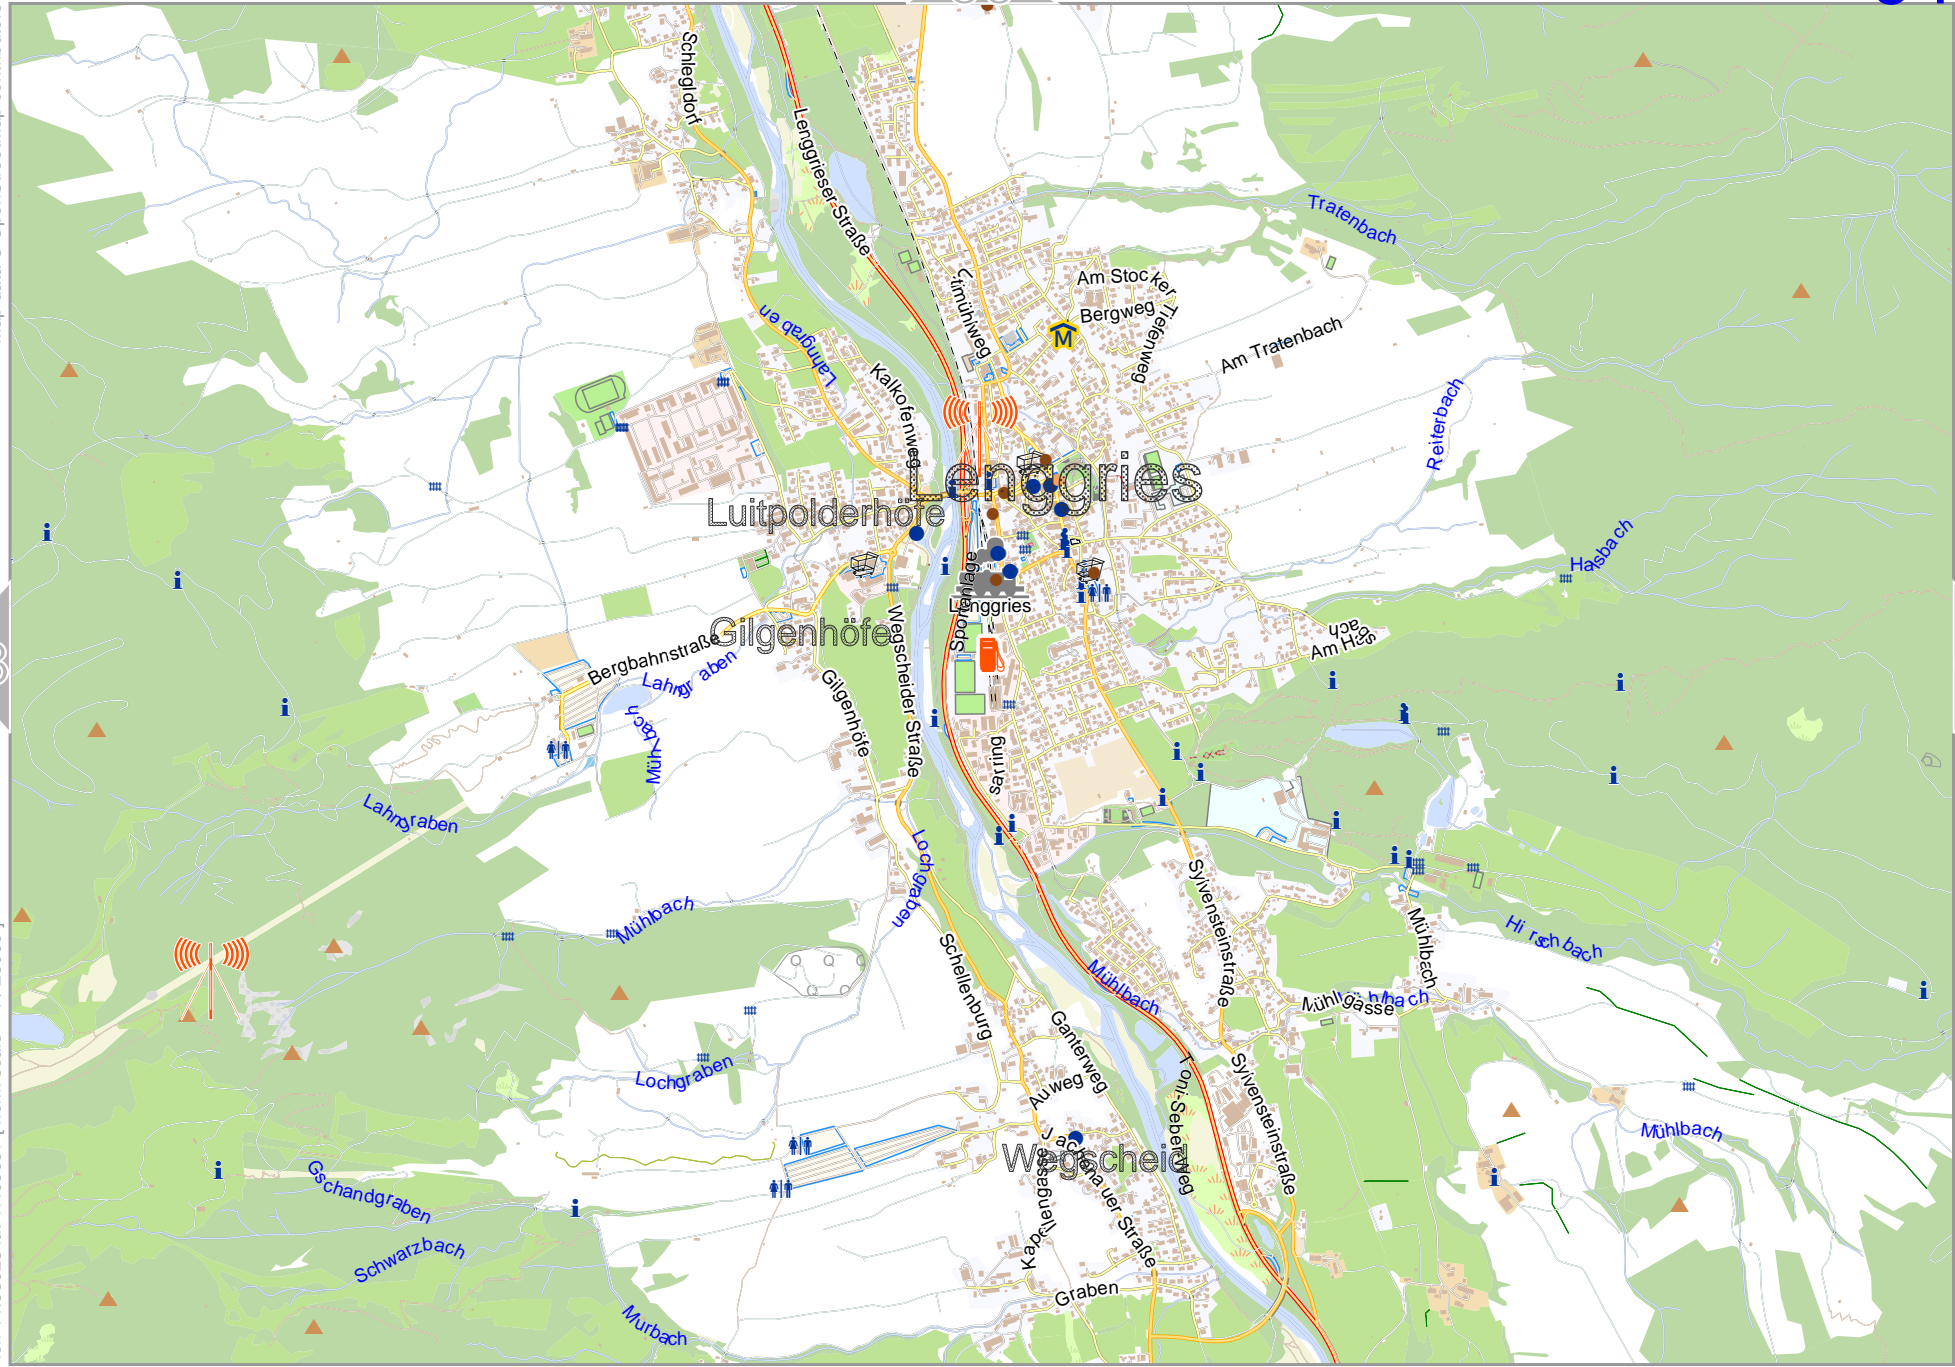

0 1000 m 2000 m

Map data © OpenStreetMap contributors

lon 11.53028 lat 47.69704

62

64

lon 11.44448 lat 47.65657 [ nom. scale = 1 / 250000 ]

pdfmap\_20240826\_202326\_EXH\_11.3586\_47.8184\_645.pdf

0 1000 m 2000 m

Map data © OpenStreetMap contributors

lon 11.53028 lat 47.65657 [ nom. scale = 1 / 250000 ]

Map data © OpenStreetMap contributors

lon 11.61608 lat 47.65657 [ nom. scale = 1 / 250000 ]

lon 11.70187 lat 47.69704