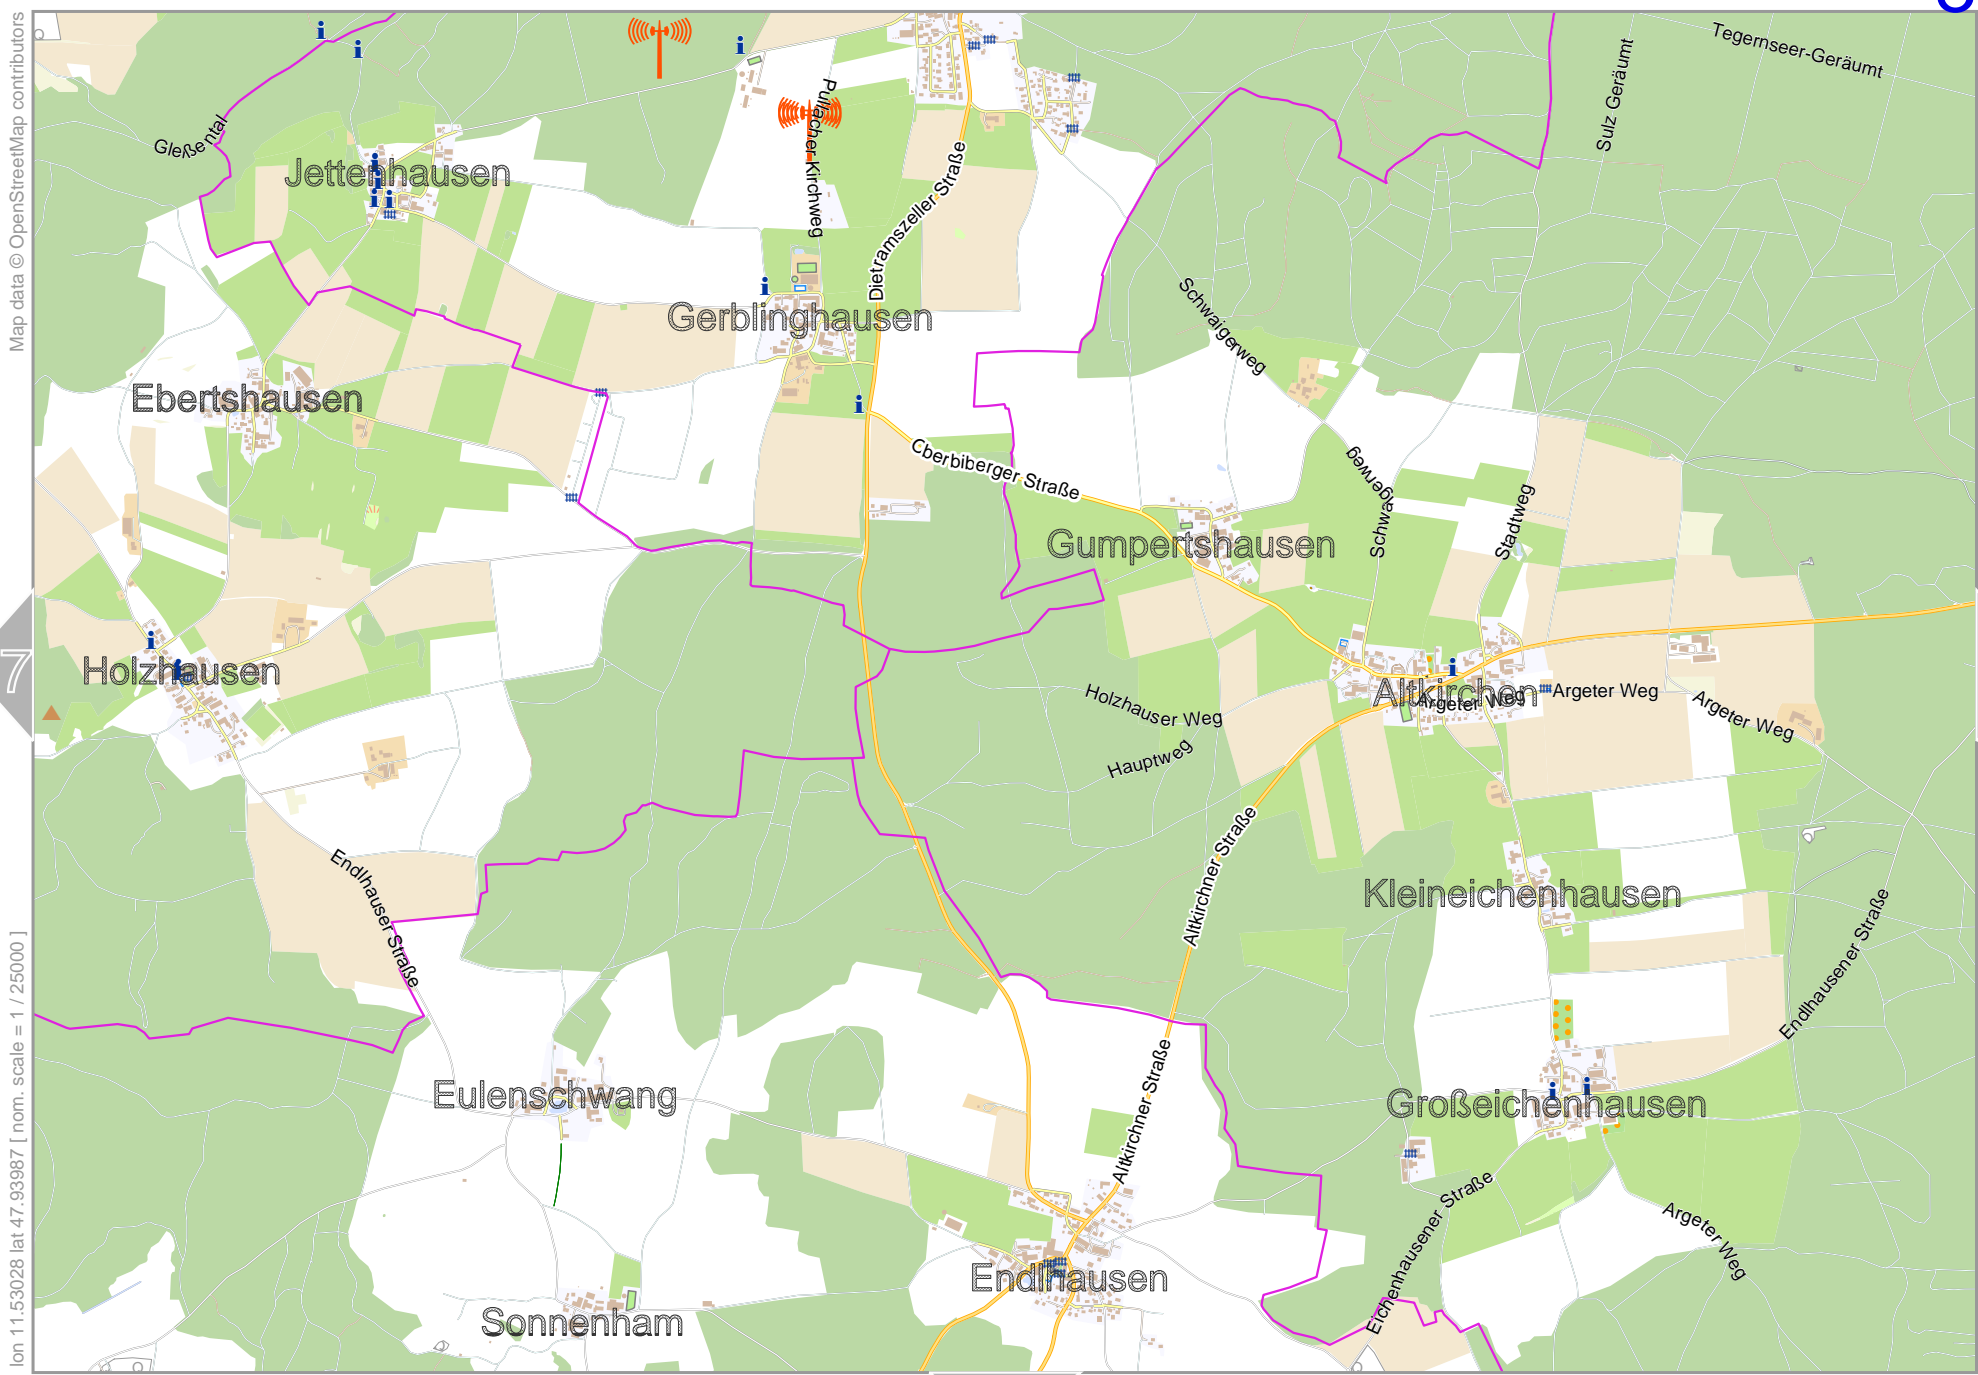

Map data © OpenStreetMap contributors

lon 11.44448 lat 47.93987 [ nom. scale = 1 / 250000 ]

lon 11.53028 lat 47.98034

pdfmap\_20240826\_202326\_EXH\_11.3586\_47.8184\_645.pdf

0 1000 m 2000 m

15

Map data © OpenStreetMap contributors

lon 11.53028 lat 47.93987 [ nom. scale = 1 / 250000 ]

lon 11.61608 lat 47.98034

pdfmap\_20240826\_202326\_EXH\_11.3586\_47.8184\_645.pdf

Map data © OpenStreetMap contributors

lon 11.70187 lat 47.98034

lon 11.61608 lat 47.93987 [ nom. scale = 1 / 250000 ]

0 1000 m 2000 m

Map data © OpenStreetMap contributors

lon 11.27289 lat 47.89940 [ nom. scale = 1 / 250000 ]

lon 11.35869 lat 47.93987

pdfmap\_20240826\_202326\_EXH\_11.3586\_47.8184\_645.pdf

12

14

Starnberger See