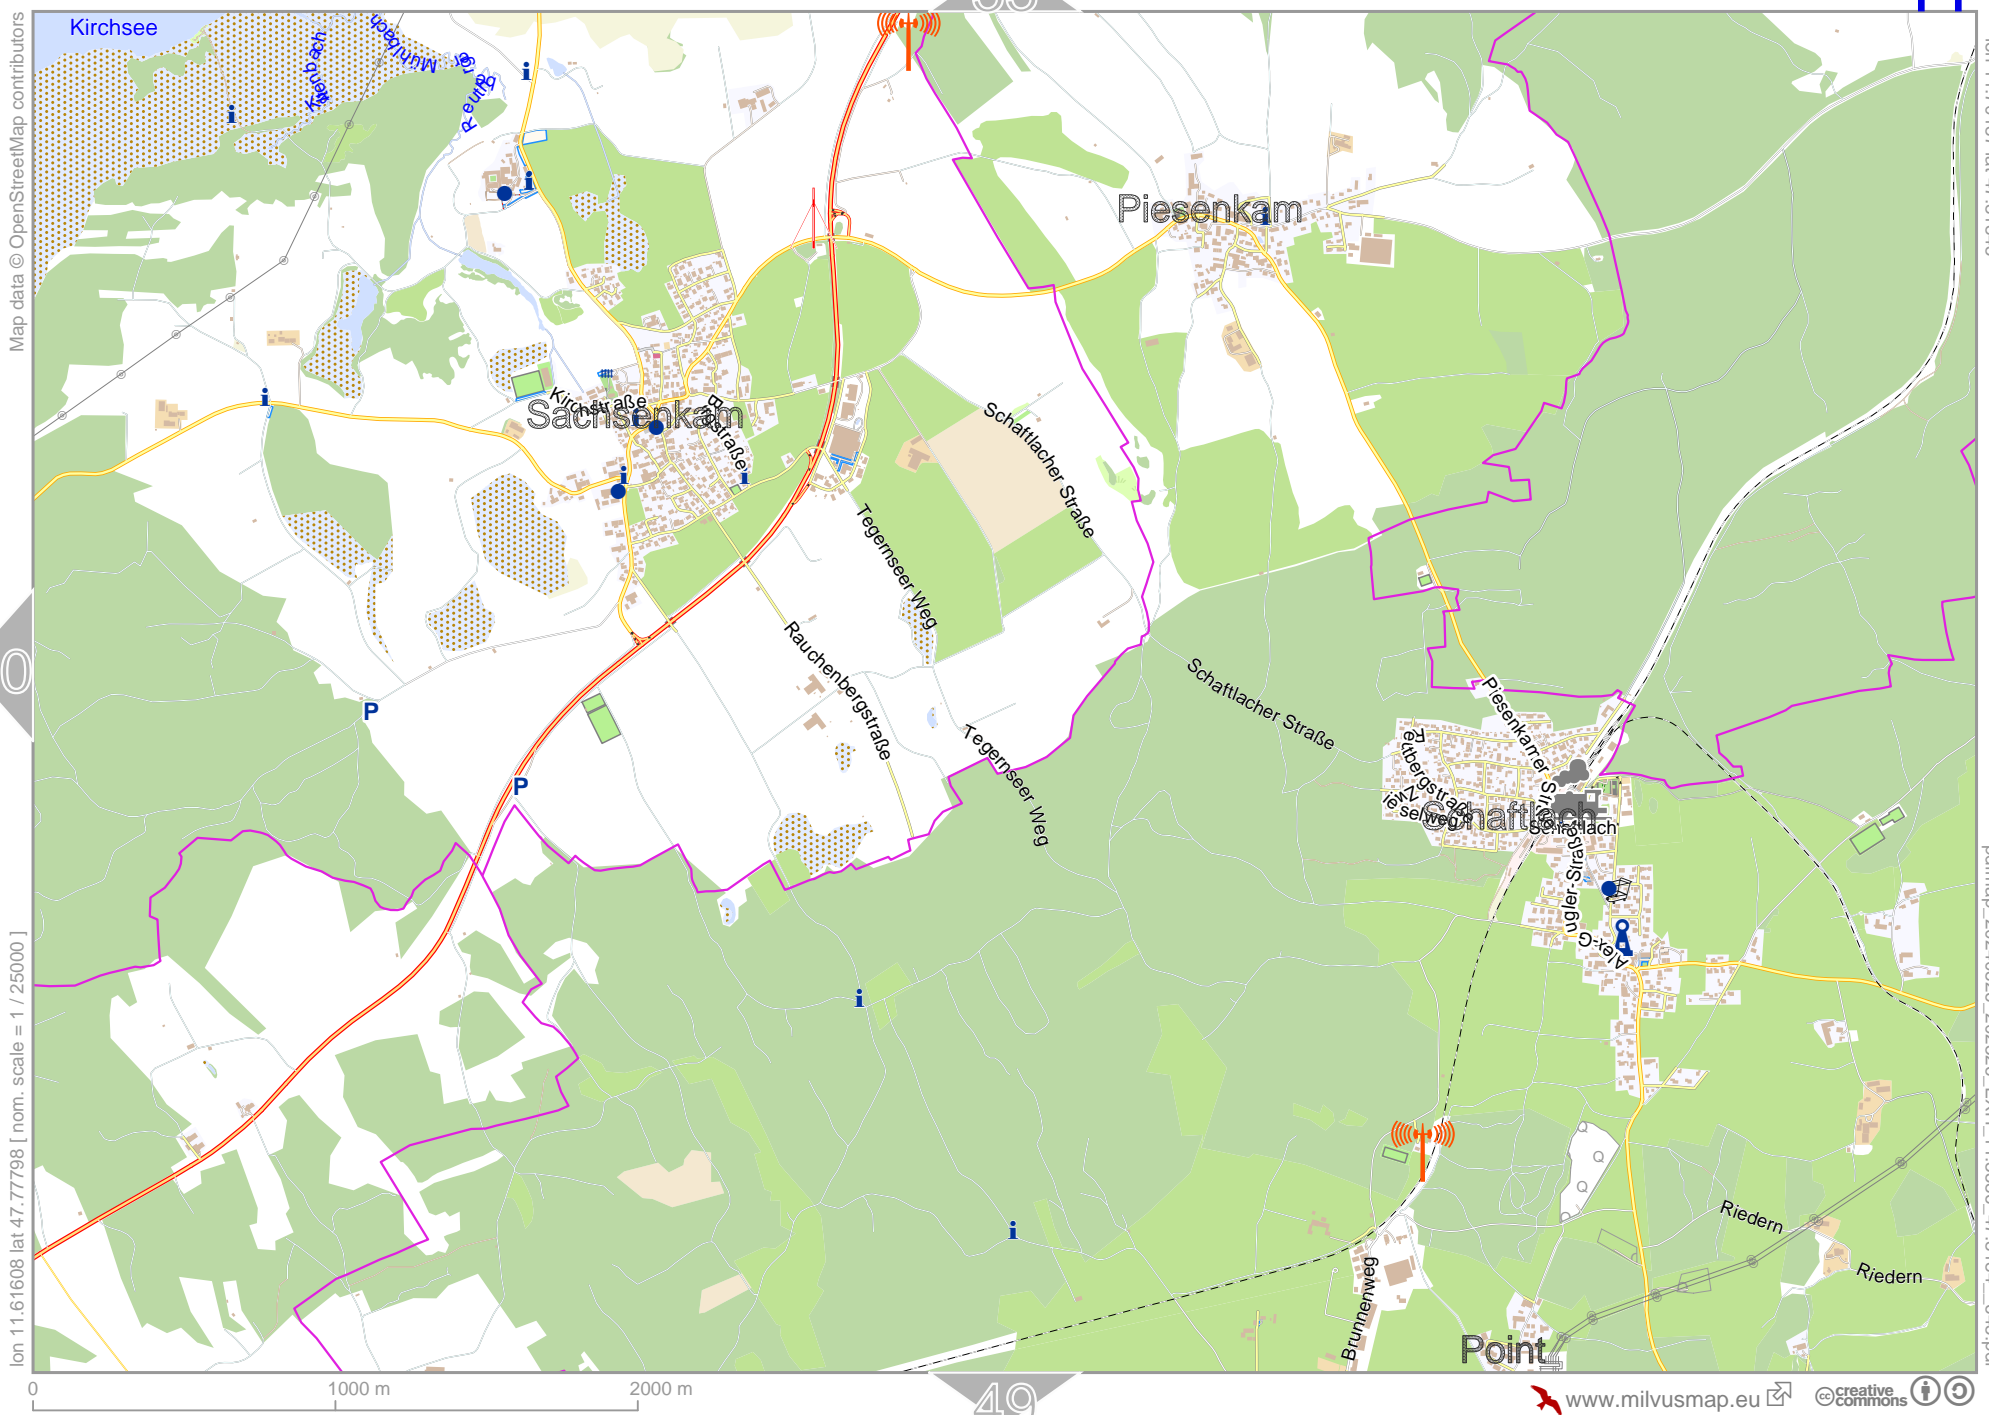

lon 11.35869 lat 47.77798 [nom. scale = 1 / 250000]

Map data © OpenStreetMap contributors

lon 11.44448 lat 47.77798 [ nom. scale = 1 / 250000 ]

lon 11.53028 lat 47.81845

pdfmap\_20240826\_202326\_EXH\_11.3586\_47.8184\_645.pdf

Map data © OpenStreetMap contributors

lon 11.53028 lat 47.77798 [nom. scale = 1 / 250000]

0 1000 m 2000 m

pdfmap\_20240826\_202326\_EXH\_11.3586\_47.8184\_645.pdf

Map data © OpenStreetMap contributors

lon 11.61608 lat 47.77798 [nom. scale = 1 / 250000]