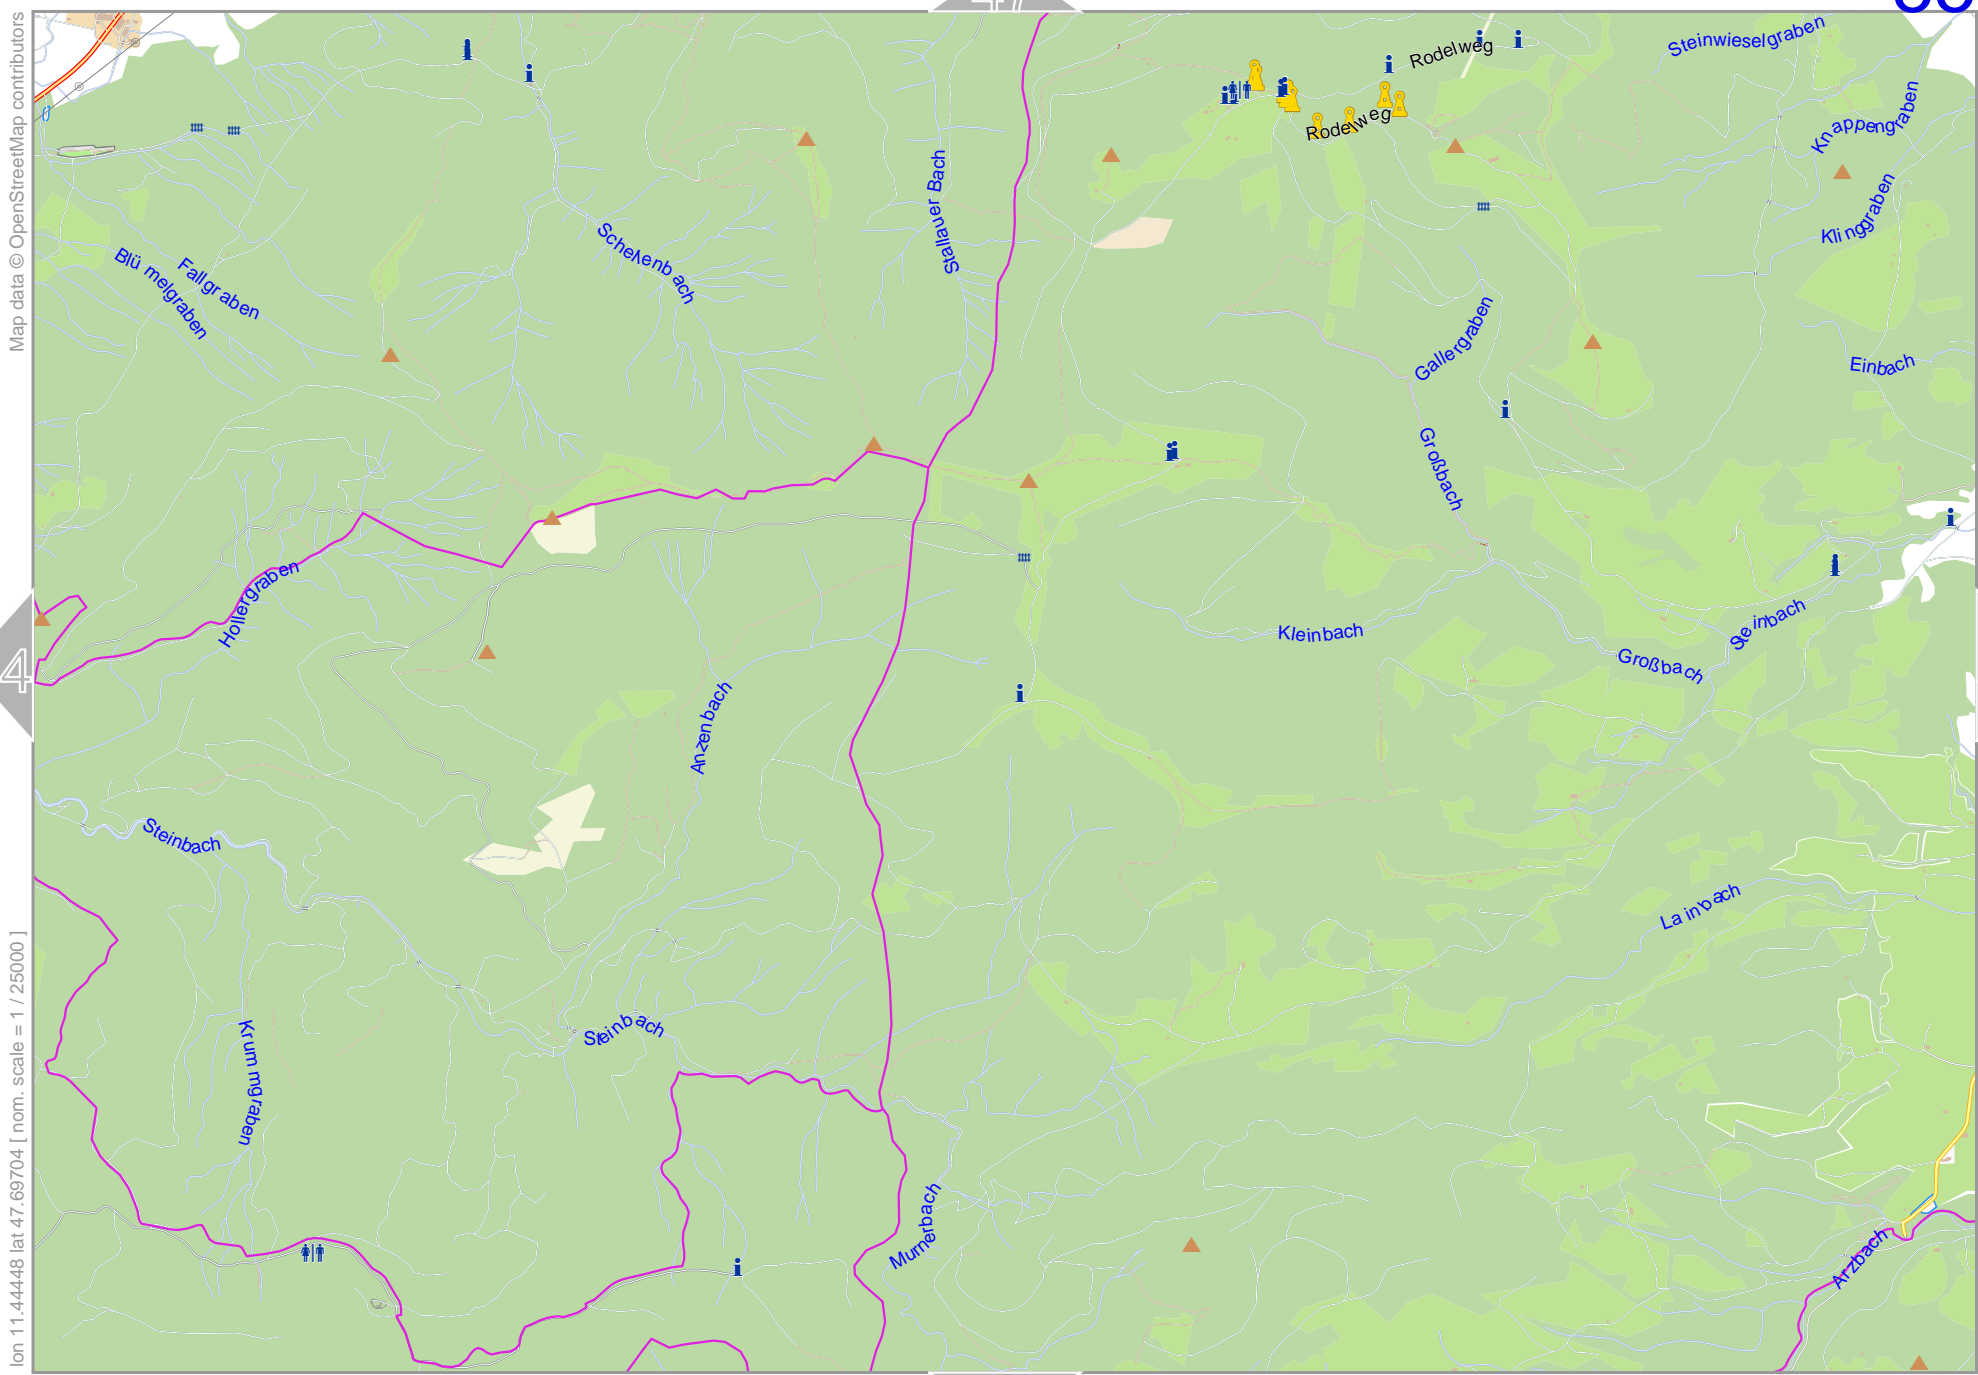

lon 11.53028 lat 47.73751

56

pdfmap_20240826_202326_EXH_11.3586_47.8184_645.pdf

Map data © OpenStreetMap contributors

lon 11.44448 lat 47.69704 [nom. scale = 1 / 250000]

0 1000 m 2000 m

63