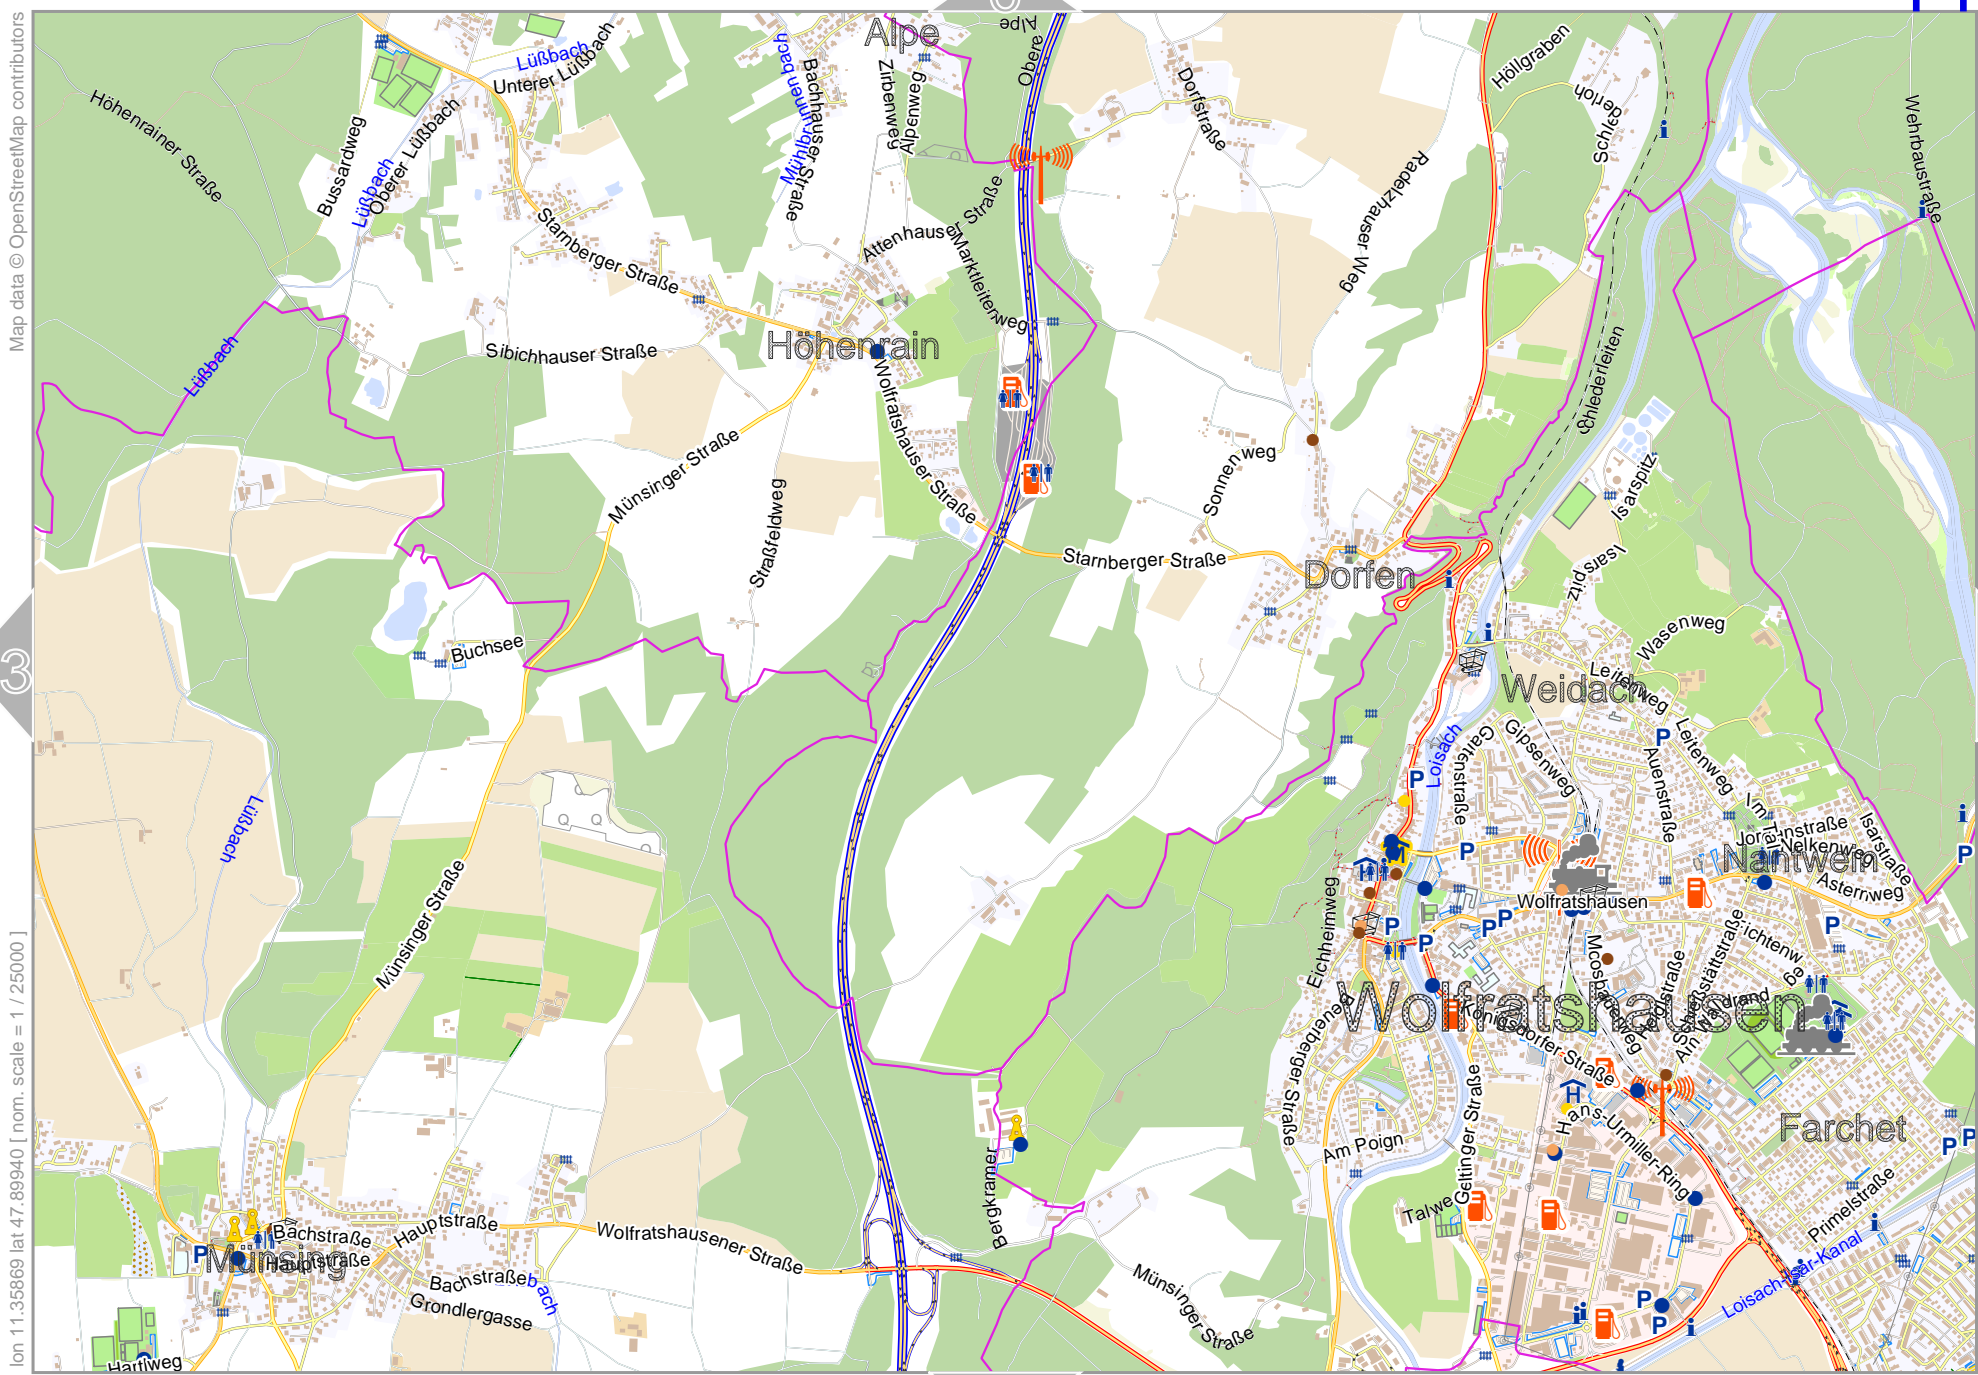

0 1000 m 2000 m

Map data © OpenStreetMap contributors

lon 11.27289 lat 47.89940 [ nom. scale = 1 / 250000 ]

lon 11.35869 lat 47.93987

pdfmap\_20240826\_202326\_EXH\_11.3586\_47.8184\_645.pdf

12

14

Starnberger See

0 1000 m 2000 m

21

Map data © OpenStreetMap contributors

lon 11.35869 lat 47.89940 [nom. scale = 1 / 250000]

lon 11.44448 lat 47.93987

pdfmap\_20240826\_202326\_EXH\_11.3586\_47.8184\_645.pdf

Map data © OpenStreetMap contributors