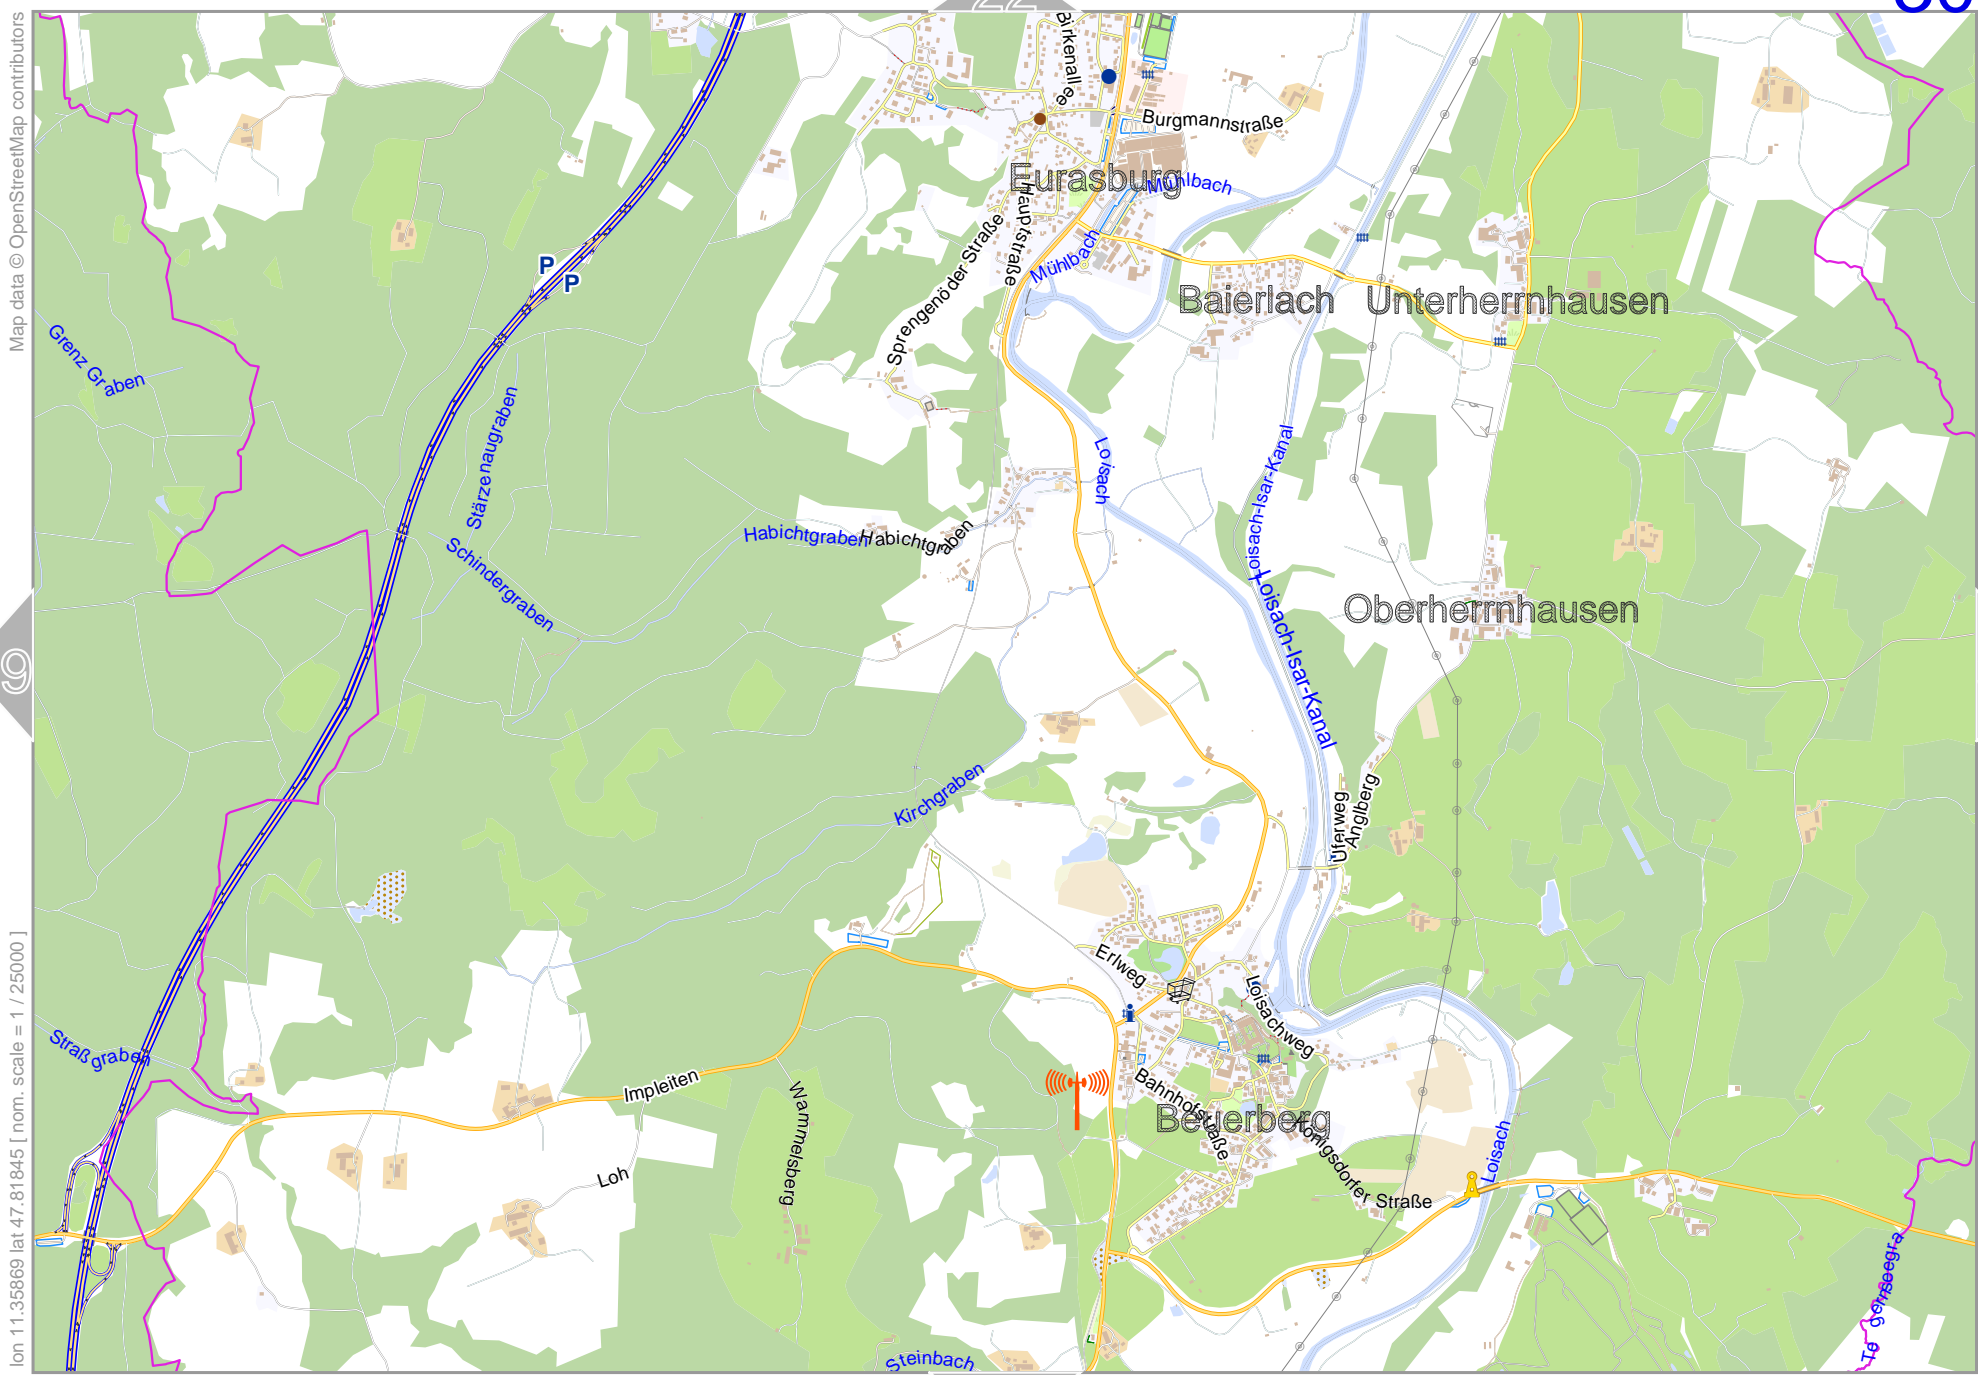

lon 11.27289 lat 47.85893

pdfmap\_20240826\_202326\_EXH\_11.3586\_47.8184\_645.pdf

Map data © OpenStreetMap contributors

lon 11.27289 lat 47.81845 [ nom. scale = 1 / 250000 ]

lon 11.35869 lat 47.85893

pdfmap\_20240826\_202326\_EXH\_11.3586\_47.8184\_645.pdf