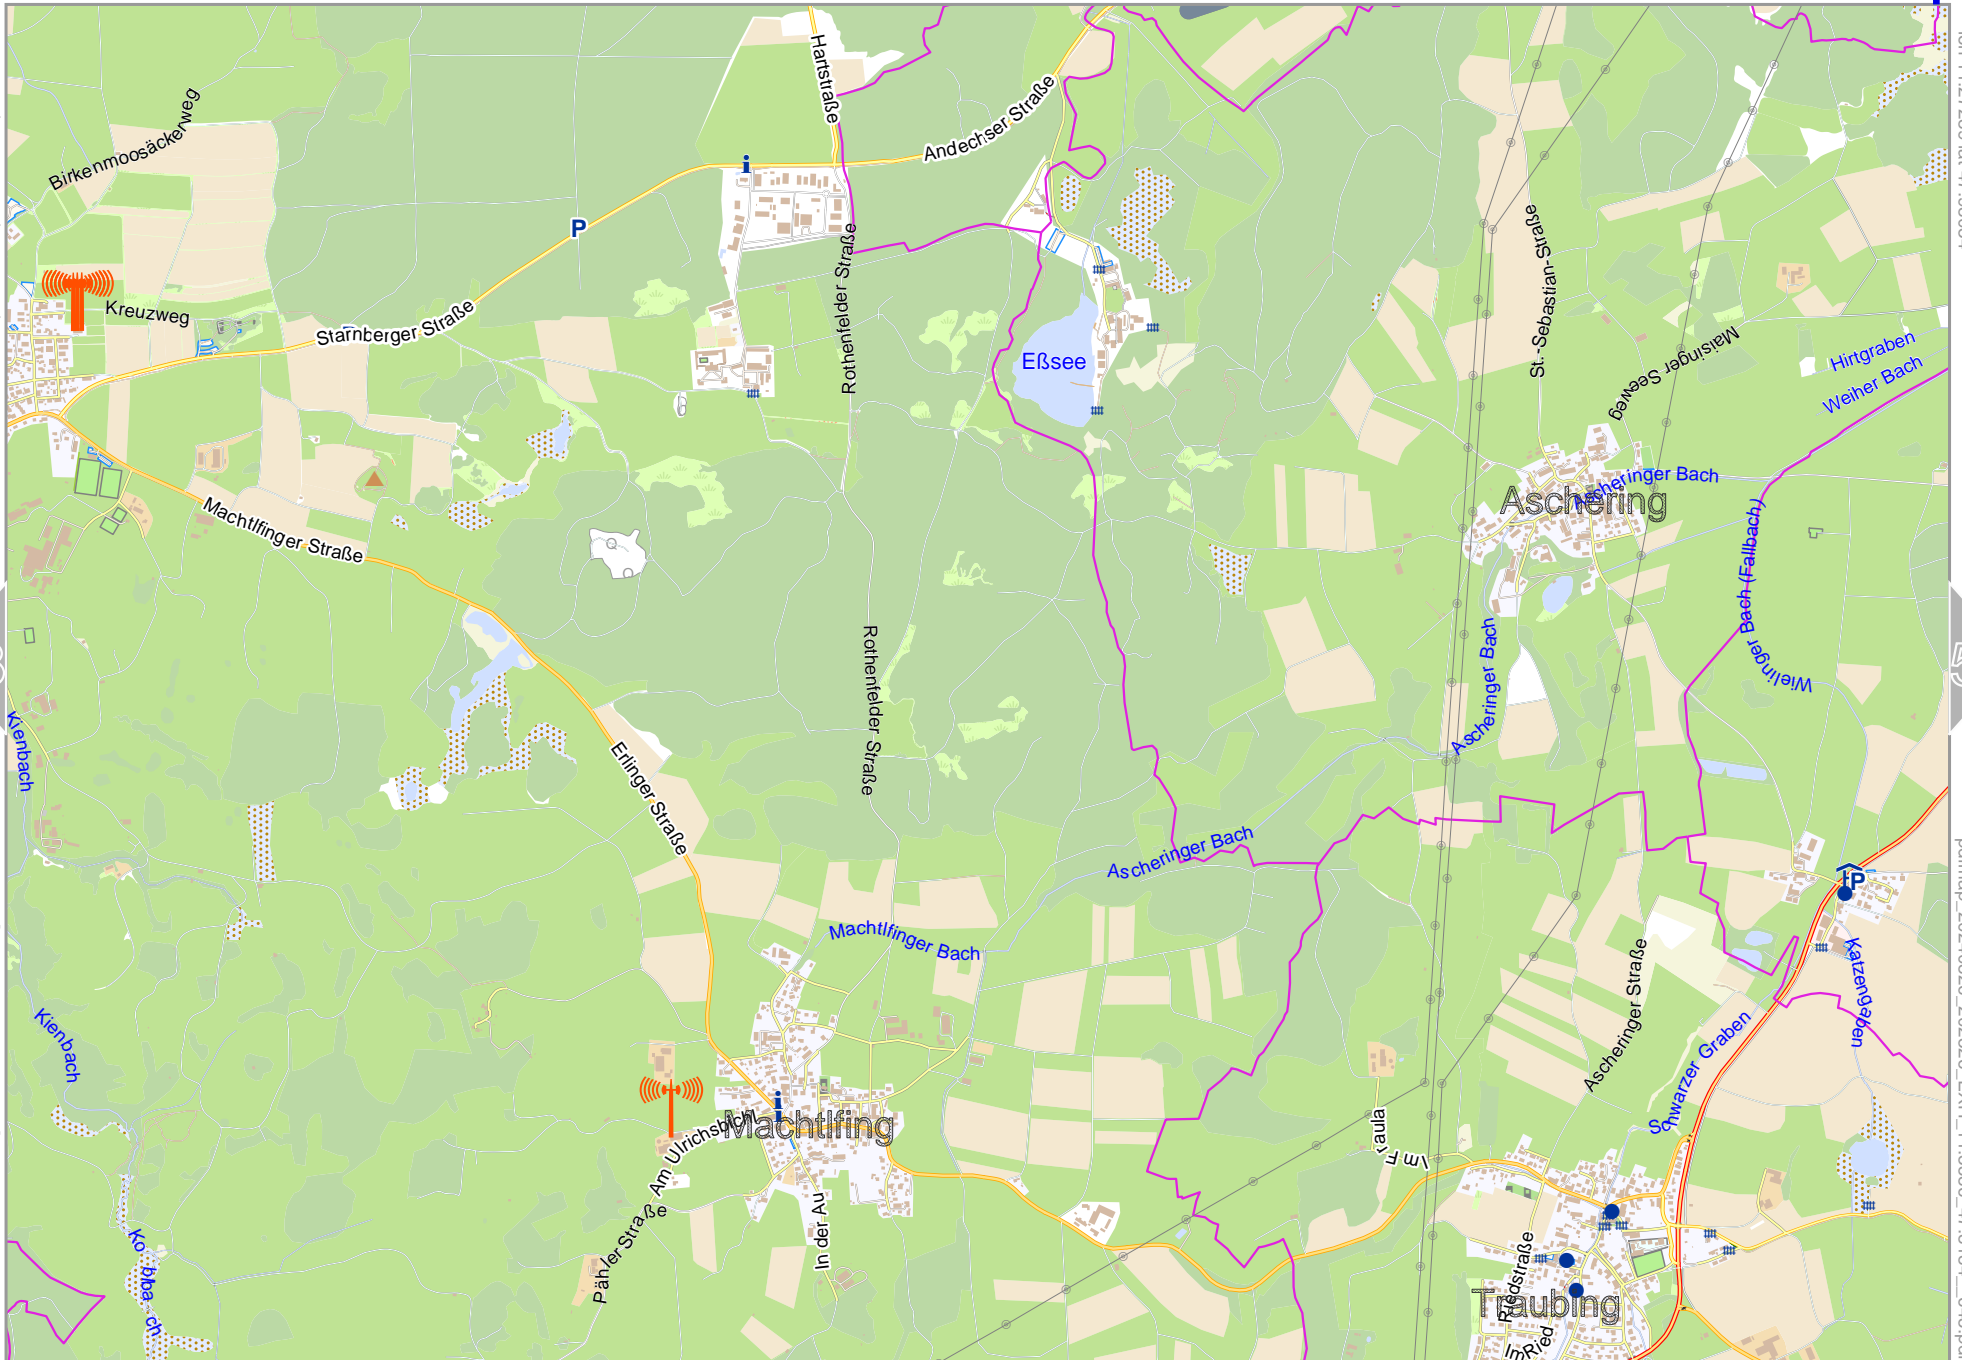

Map data © OpenStreetMap contributors

pdfmap\_20240826\_202326\_EXH\_11.3586\_47.8184\_645.pdf

EXH

Map data © OpenStreetMap contributors

lon 11.01550 lat 47.93987 [ nom. scale = 1 / 250000 ]

0 1000 m 2000 m

P

P

ip

EXH

Map data © OpenStreetMap contributors

lon 11.10130 lat 47.93987 [nom. scale = 1 / 250000]

Map data © OpenStreetMap contributors

lon 11.27289 lat 47.93987 [ nom. scale = 1 / 250000 ]

Map data © OpenStreetMap contributors

lon 11.44448 lat 47.93987 [ nom. scale = 1 / 250000 ]

lon 11.53028 lat 47.98034

pdfmap\_20240826\_202326\_EXH\_11.3586\_47.8184\_645.pdf

0 1000 m 2000 m

15

Map data © OpenStreetMap contributors