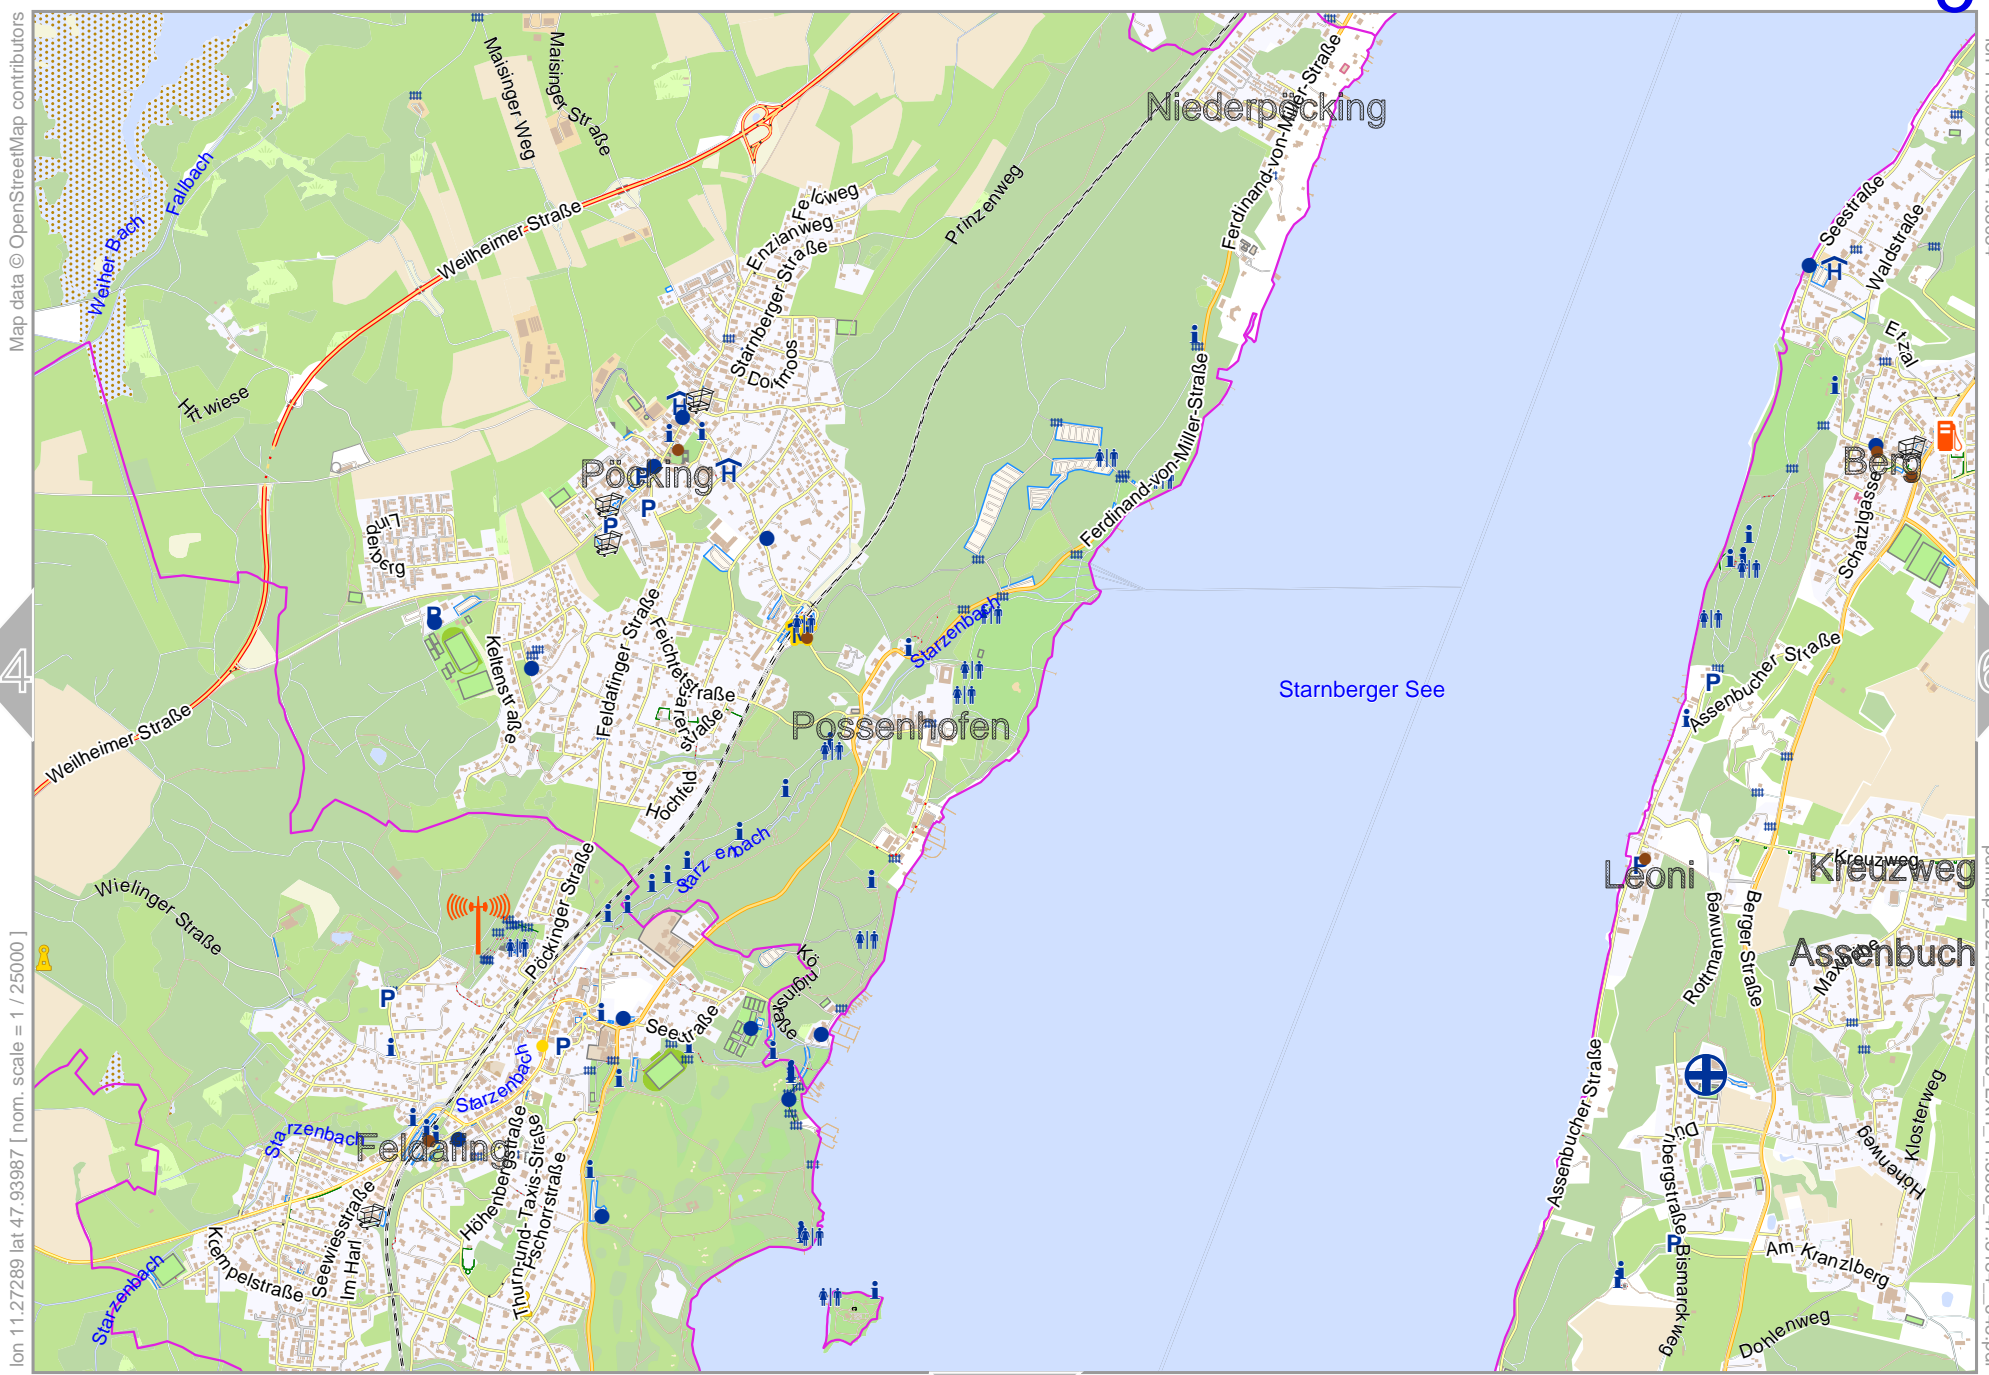

Map data © OpenStreetMap contributors

pdfmap\_20240826\_202326\_EXH\_11.3586\_47.8184\_645.pdf

EXH

Map data © OpenStreetMap contributors

lon 11.01550 lat 47.93987 [ nom. scale = 1 / 250000 ]

0 1000 m 2000 m

P

P

ip

EXH

Map data © OpenStreetMap contributors

lon 11.10130 lat 47.93987 [nom. scale = 1 / 250000]

Map data © OpenStreetMap contributors

lon 11.27289 lat 47.93987 [ nom. scale = 1 / 250000 ]

Map data © OpenStreetMap contributors

lon 11.44448 lat 47.93987 [ nom. scale = 1 / 250000 ]

lon 11.53028 lat 47.98034

pdfmap\_20240826\_202326\_EXH\_11.3586\_47.8184\_645.pdf

0 1000 m 2000 m

15

Map data © OpenStreetMap contributors

0 1000 m 2000 m

Map data © OpenStreetMap contributors

lon 11.27289 lat 47.89940 [ nom. scale = 1 / 250000 ]

lon 11.35869 lat 47.93987

pdfmap\_20240826\_202326\_EXH\_11.3586\_47.8184\_645.pdf

12

14

Starnberger See