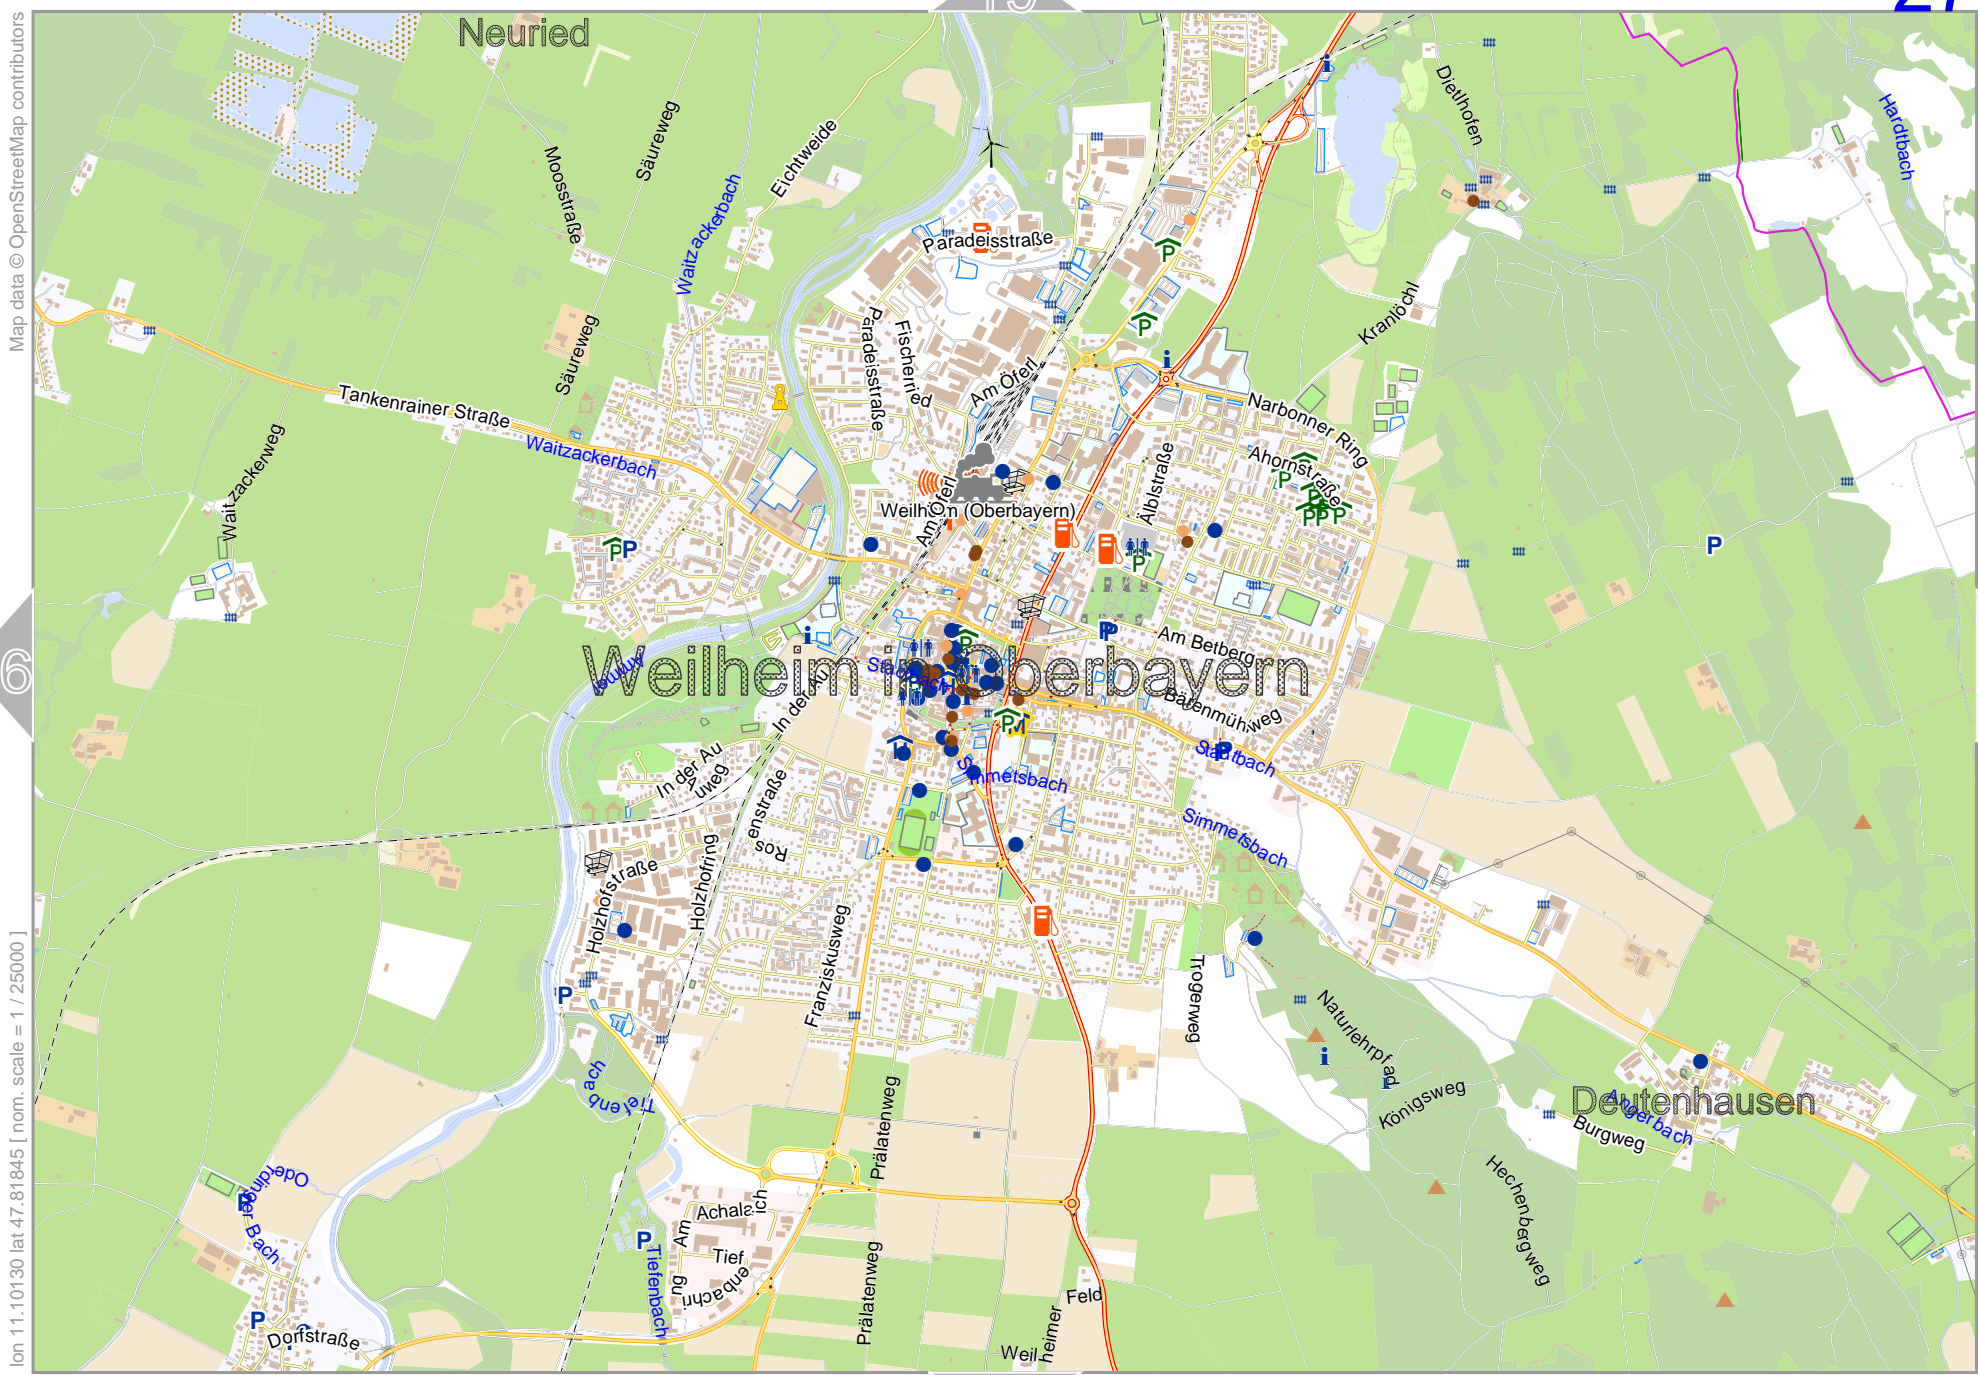

20

22

lon 11.35869 lat 47.89940

pdfmap\_20240826\_202326\_EXH\_11.3586\_47.8184\_645.pdf

0 1000 m 2000 m

Map data © OpenStreetMap contributors

lon 11.35869 lat 47.85893 [nom. scale = 1 / 250000]

Map data © OpenStreetMap contributors

lon 11.53028 lat 47.85893 [ nom. scale = 1 / 250000 ]

0 1000 m 2000 m

Map data © OpenStreetMap contributors

lon 11.70187 lat 47.89940

lon 11.61608 lat 47.85893 [ nom. scale = 1 / 250000 ]

pdfmap\_20240826\_202326\_EXH\_11.3586\_47.8184\_645.pdf

Map data © OpenStreetMap contributors

lon 11.01550 lat 47.81845 [ nom. scale = 1 / 250000 ]

lon 11.10130 lat 47.85893

pdfmap\_20240826\_202326\_EXH\_11.3586\_47.8184\_645.pdf

0 1000 m 2000 m

Map data © OpenStreetMap contributors

lon 11.10130 lat 47.81845 [ nom. scale = 1 / 250000 ]

lon 11.18710 lat 47.85893

pdfmap\_20240826\_202326\_EXH\_11.3586\_47.8184\_645.pdf

Map data © OpenStreetMap contributors

lon 11.18710 lat 47.81845 [ nom. scale = 1 / 250000 ]