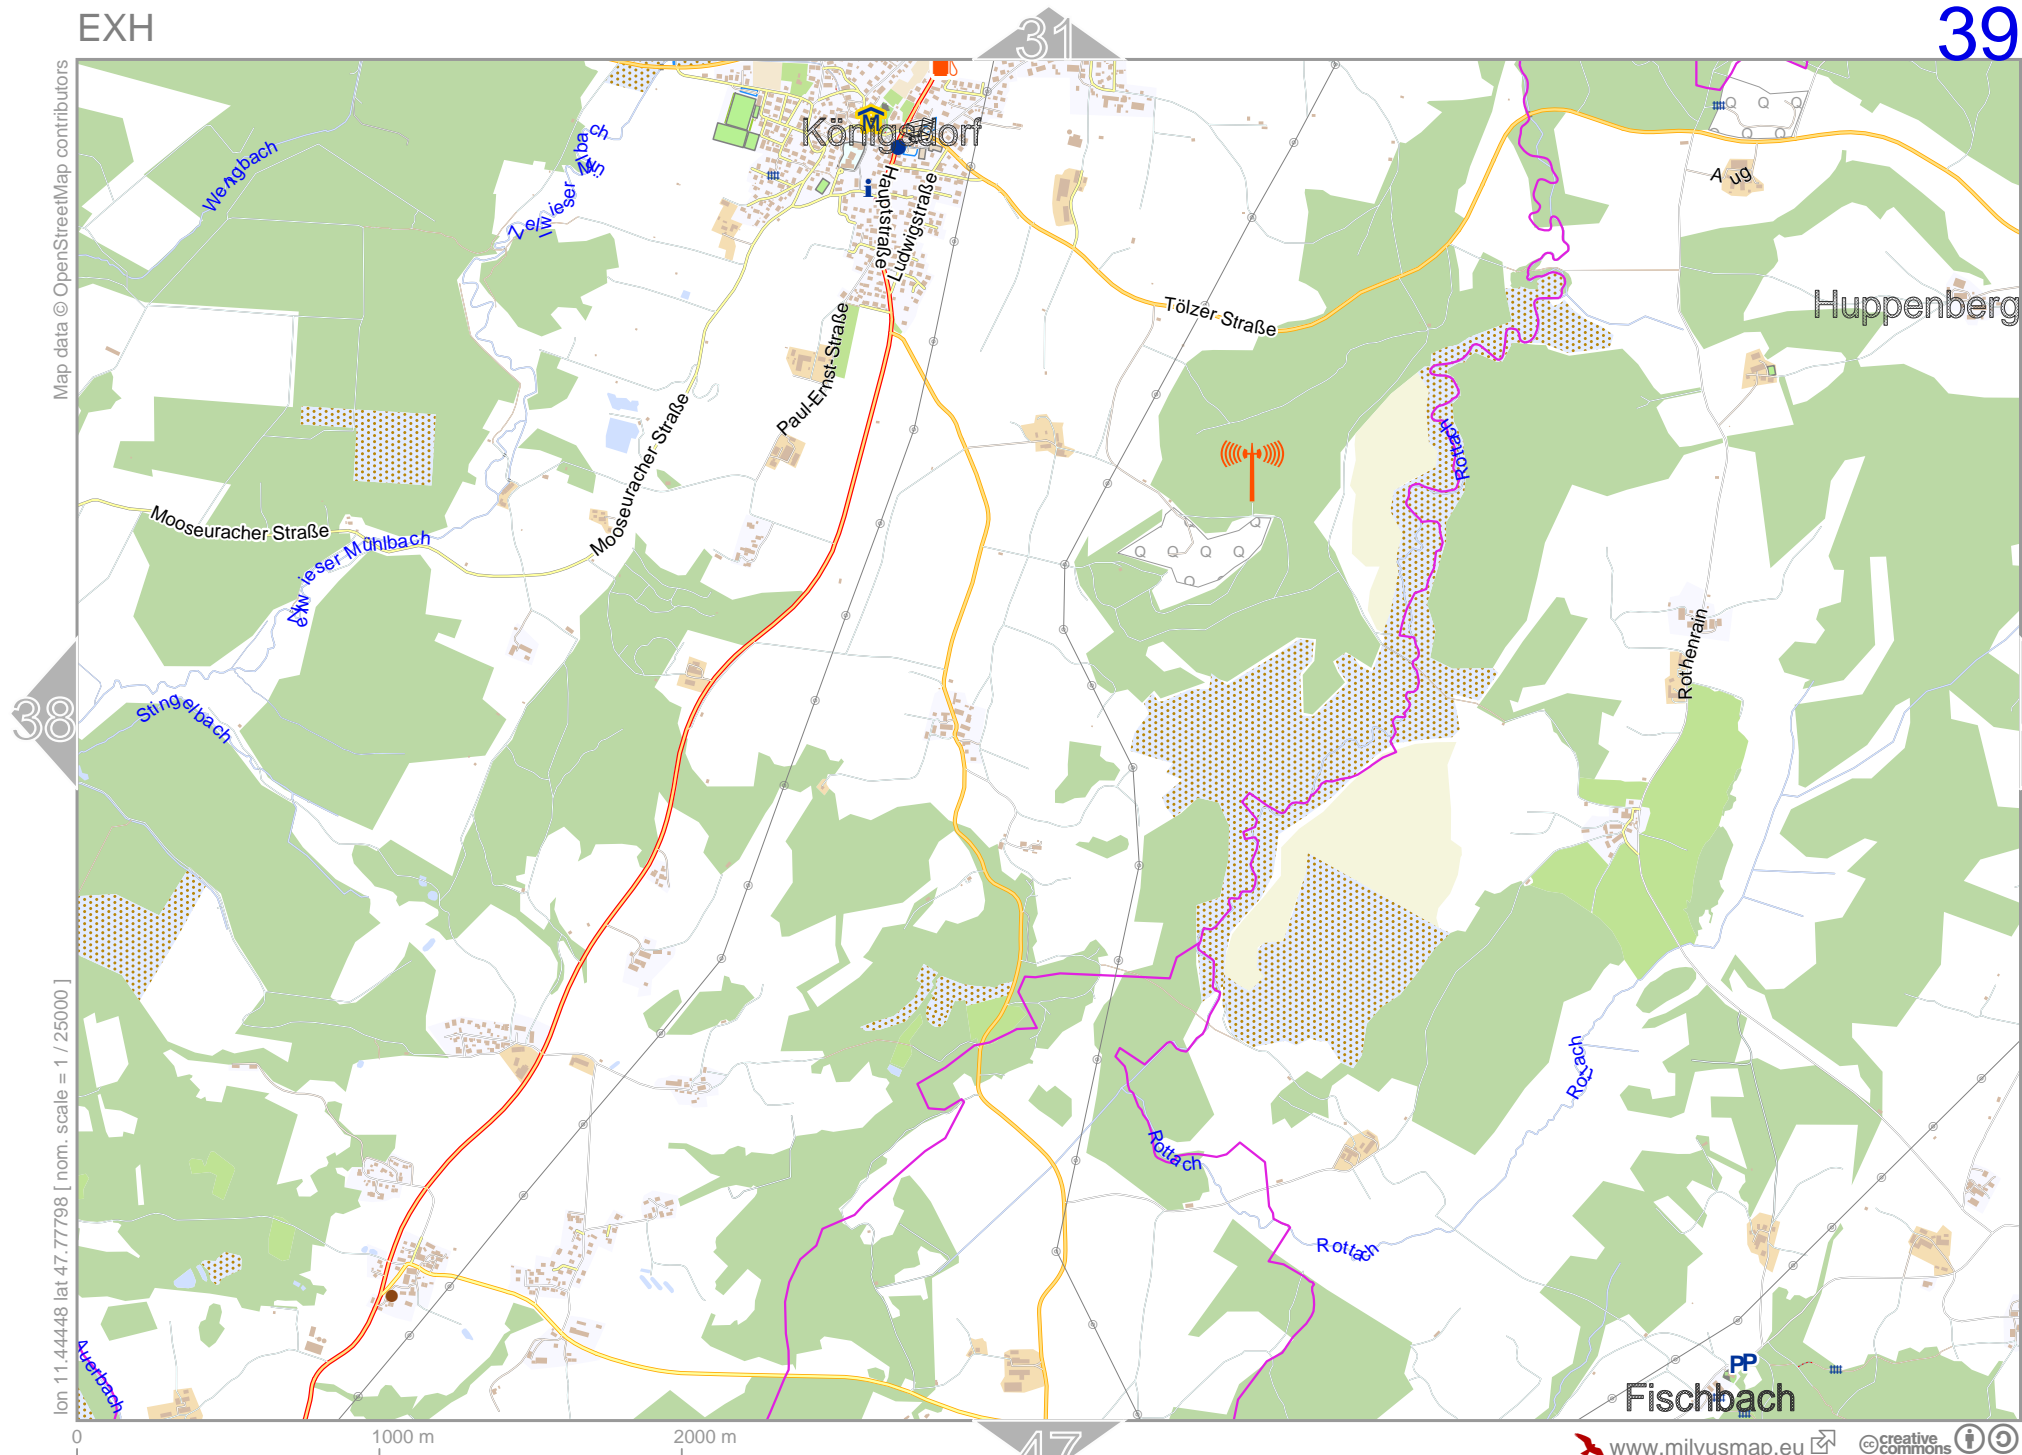

0 1000 m 2000 m

Map data © OpenStreetMap contributors

lon 11.18710 lat 47.77798 [ nom. scale = 1 / 250000 ]

lon 11.27289 lat 47.81845

pdfmap\_20240826\_202326\_EXH\_11.3586\_47.8184\_645.pdf

Map data © OpenStreetMap contributors

lon 11.35869 lat 47.77798 [nom. scale = 1 / 250000]

Map data © OpenStreetMap contributors

lon 11.44448 lat 47.77798 [ nom. scale = 1 / 250000 ]

lon 11.53028 lat 47.81845

pdfmap\_20240826\_202326\_EXH\_11.3586\_47.8184\_645.pdf

Map data © OpenStreetMap contributors

lon 11.53028 lat 47.77798 [nom. scale = 1 / 250000]

0 1000 m 2000 m

pdfmap\_20240826\_202326\_EXH\_11.3586\_47.8184\_645.pdf

Map data © OpenStreetMap contributors

lon 11.61608 lat 47.77798 [nom. scale = 1 / 250000]