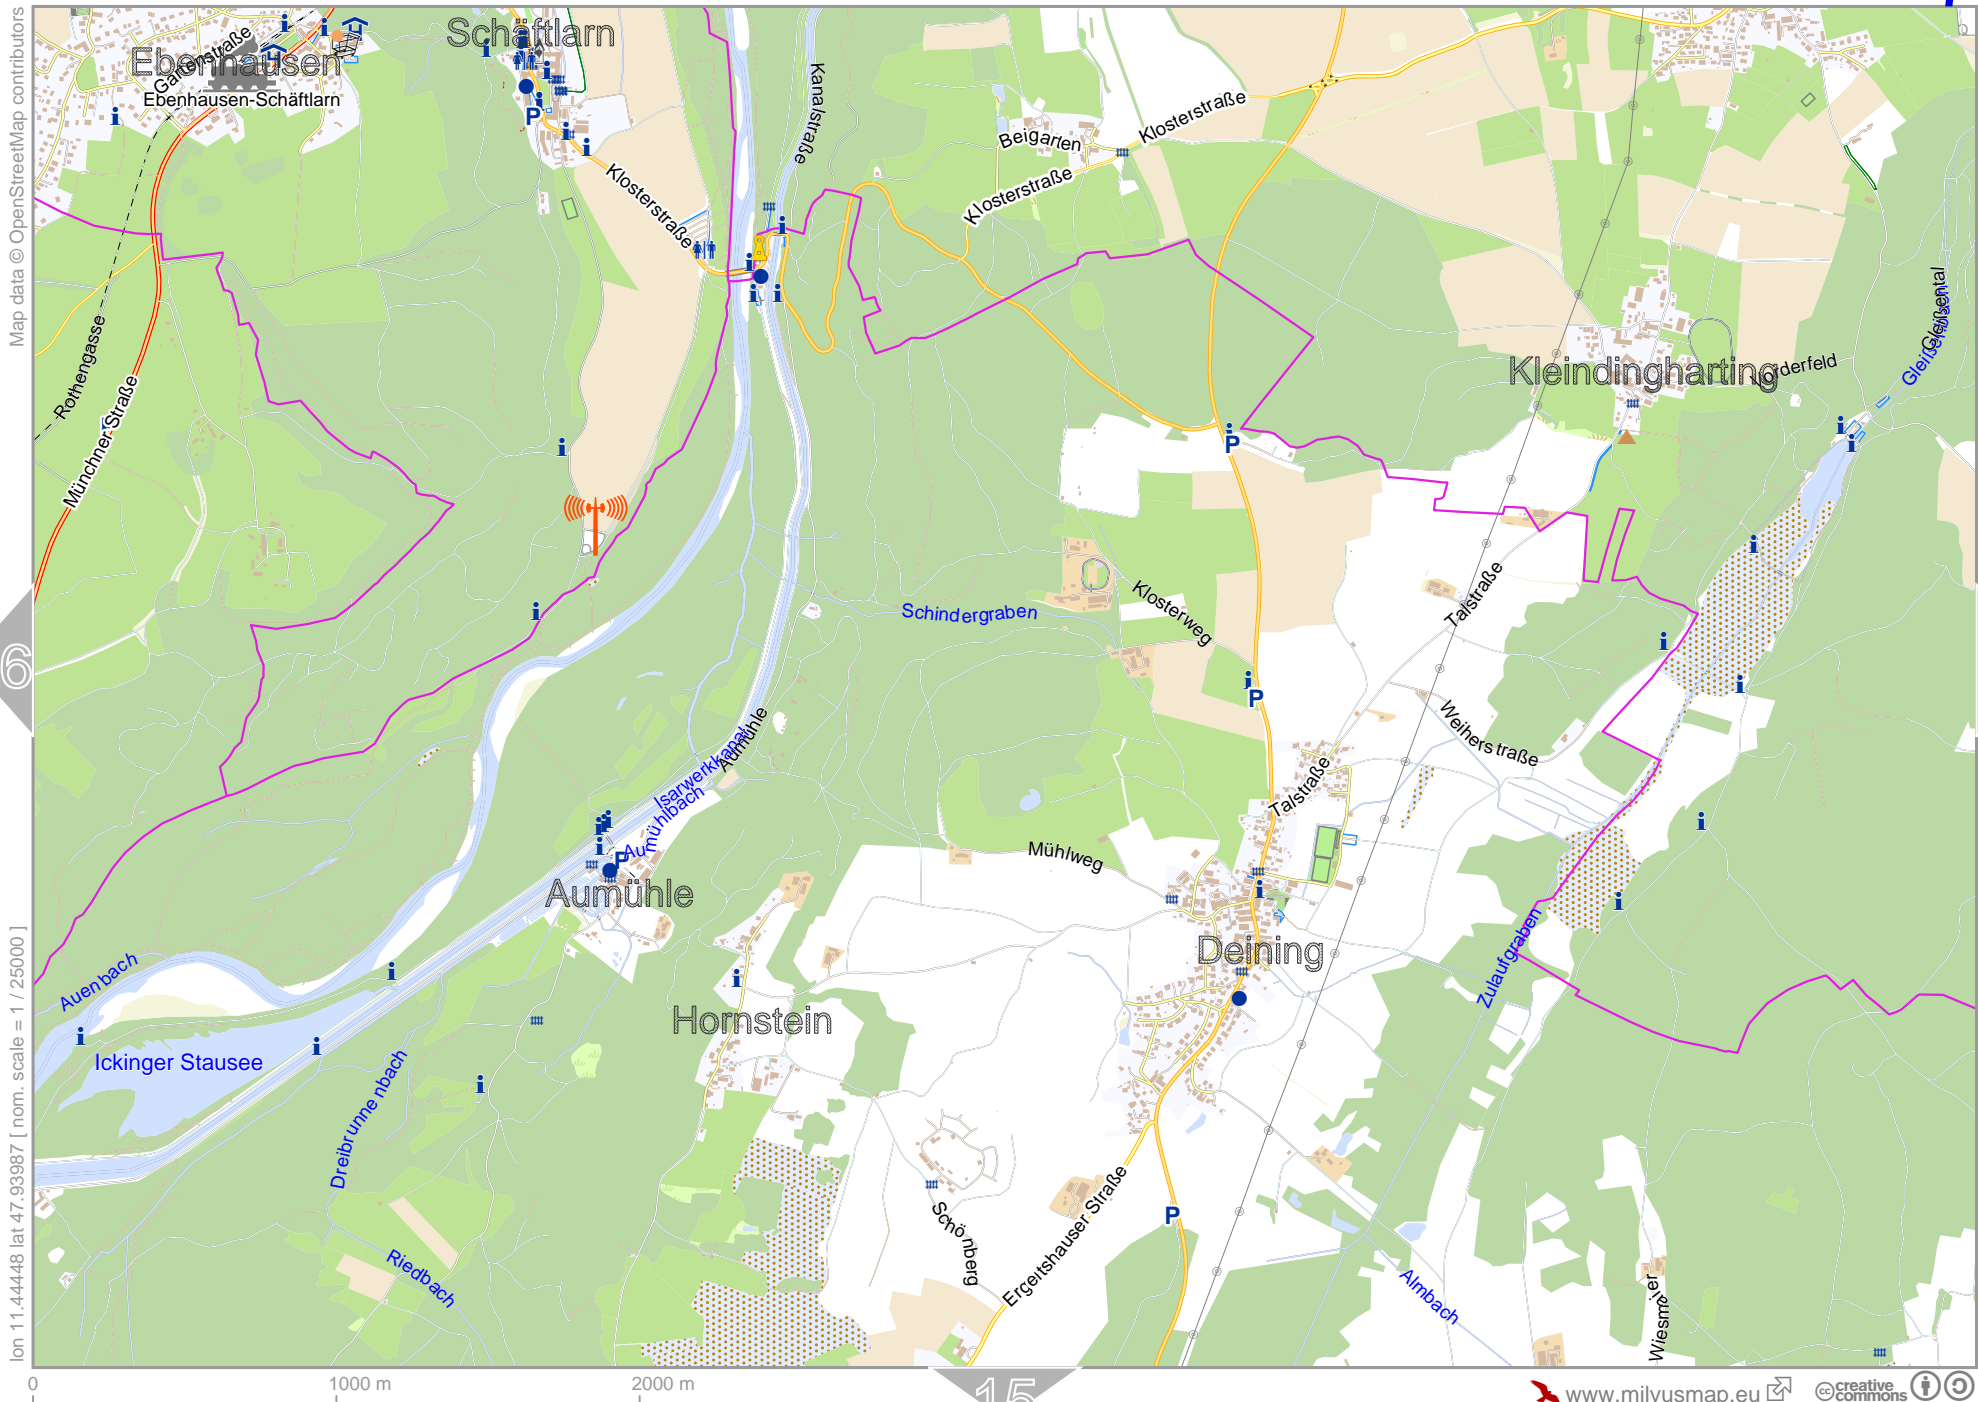

lon 11.35869 lat 47.98034

pdfmap\_20240826\_202326\_EXH\_11.3586\_47.8184\_645.pdf

4

6

13

Map data © OpenStreetMap contributors  
 lon 11.35869 lat 47.93987 [ nom. scale = 1 / 250000 ]

lon 11.44448 lat 47.98034  
 pdfmap: 20240826\_202326\_EXH\_11.3586\_47.8184\_645.pdf

Map data © OpenStreetMap contributors

lon 11.44448 lat 47.93987 [ nom. scale = 1 / 250000 ]

lon 11.53028 lat 47.98034

pdfmap\_20240826\_202326\_EXH\_11.3586\_47.8184\_645.pdf

0 1000 m 2000 m

15

Map data © OpenStreetMap contributors

lon 11.53028 lat 47.93987 [ nom. scale = 1 / 250000 ]

lon 11.61608 lat 47.98034

pdfmap\_20240826\_202326\_EXH\_11.3586\_47.8184\_645.pdf

Map data © OpenStreetMap contributors

lon 11.70187 lat 47.98034

lon 11.61608 lat 47.93987 [ nom. scale = 1 / 250000 ]

0 1000 m 2000 m

Map data © OpenStreetMap contributors

lon 11.27289 lat 47.89940 [ nom. scale = 1 / 250000 ]

lon 11.35869 lat 47.93987

pdfmap\_20240826\_202326\_EXH\_11.3586\_47.8184\_645.pdf

12

14

Starnberger See