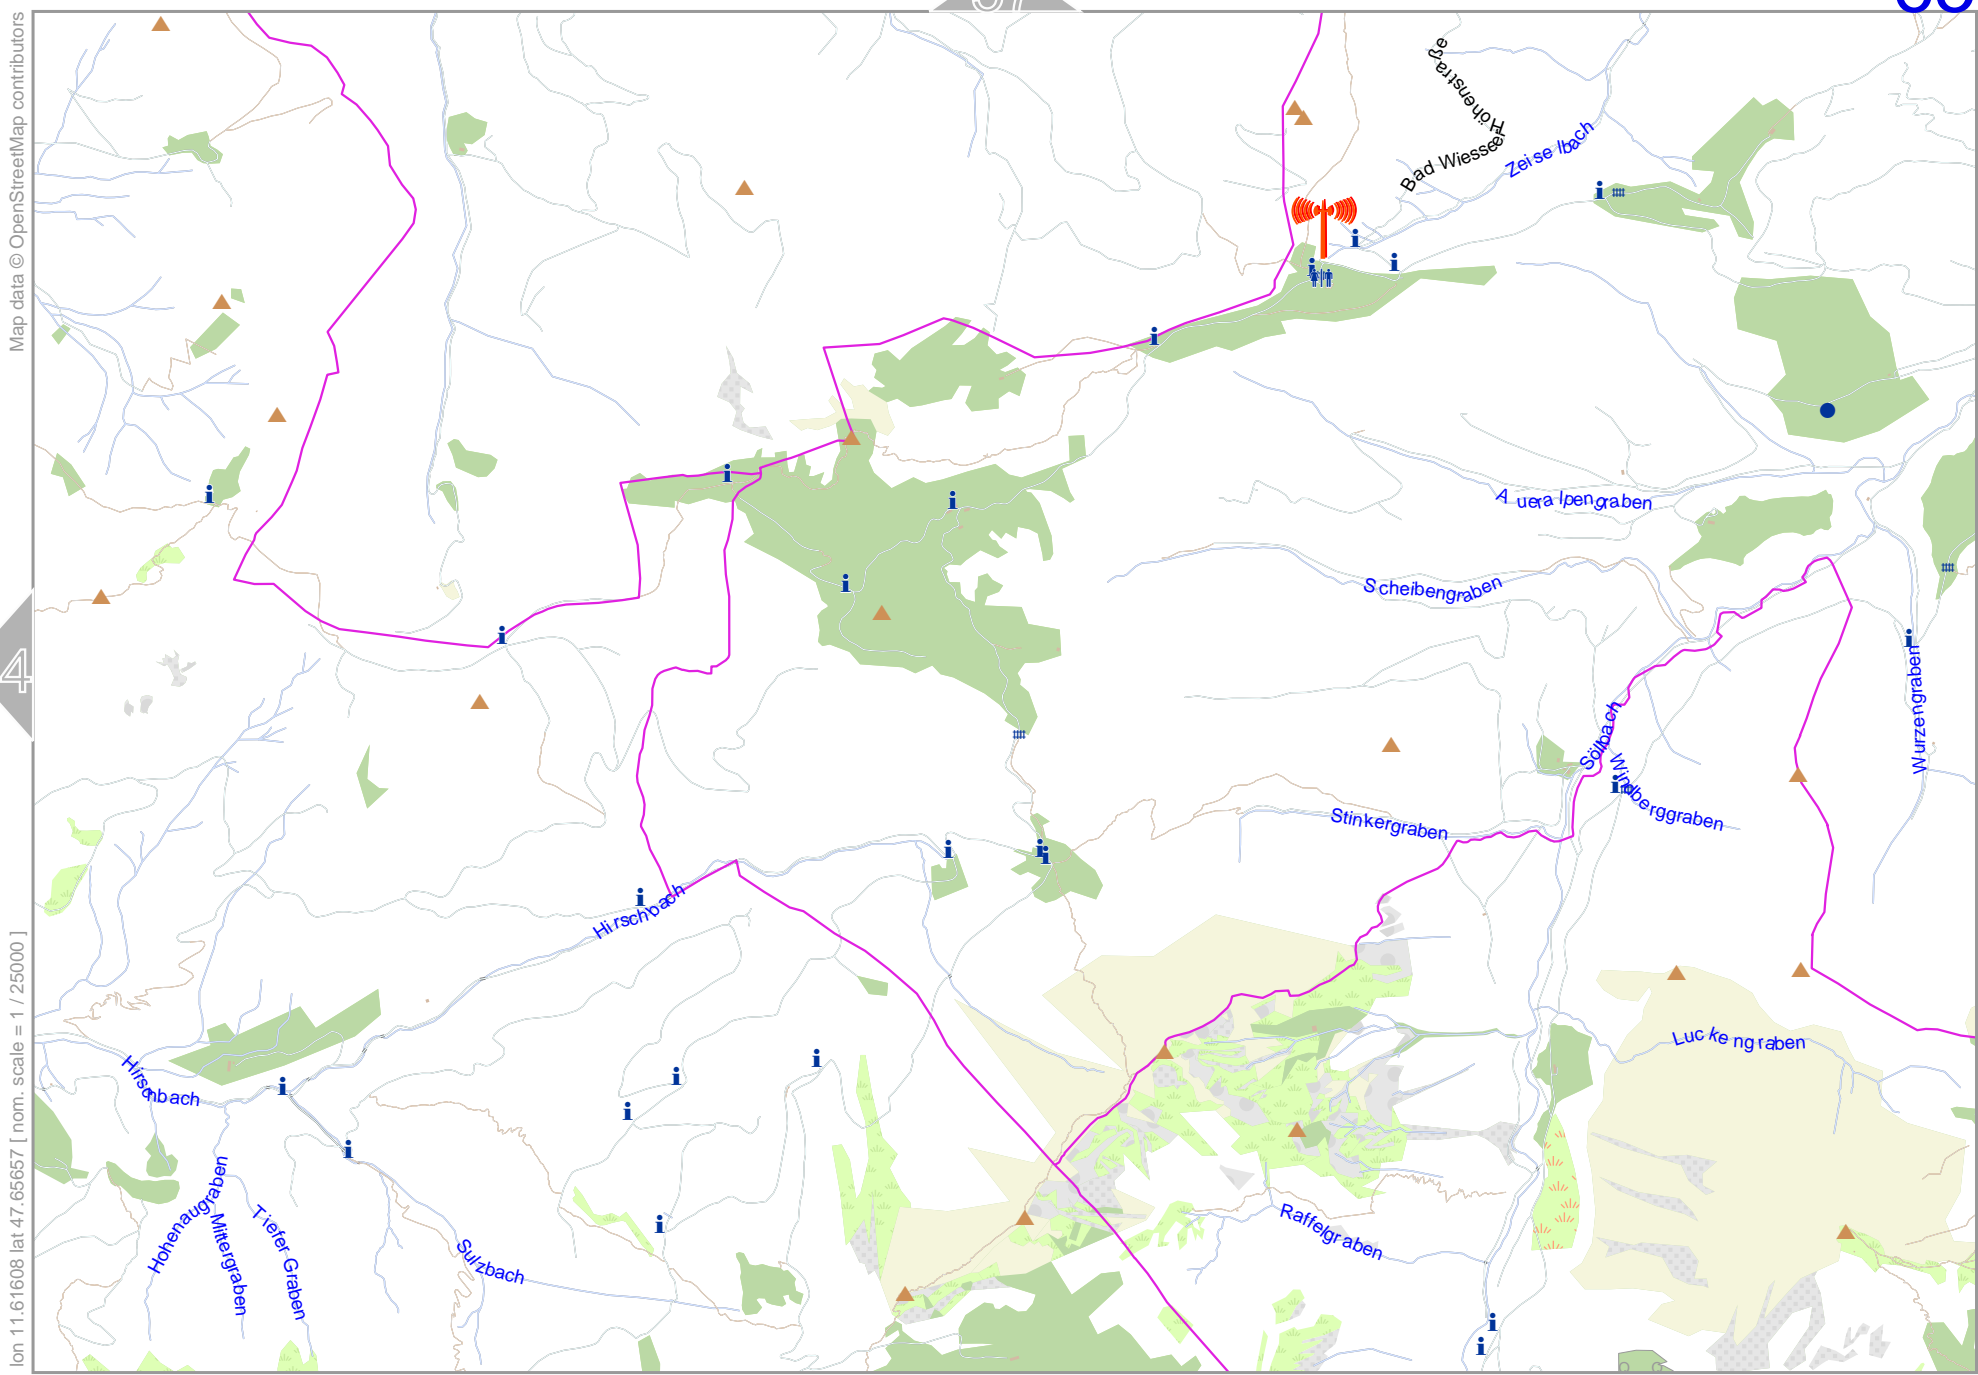

0 1000 m 2000 m

Map data © OpenStreetMap contributors

lon 11.53028 lat 47.69704

62

64

lon 11.44448 lat 47.65657 [ nom. scale = 1 / 250000 ]

pdfmap\_20240826\_202326\_EXH\_11.3586\_47.8184\_645.pdf

0 1000 m 2000 m

Map data © OpenStreetMap contributors

lon 11.53028 lat 47.65657 [ nom. scale = 1 / 250000 ]

Map data © OpenStreetMap contributors

lon 11.61608 lat 47.65657 [ nom. scale = 1 / 250000 ]

lon 11.70187 lat 47.69704