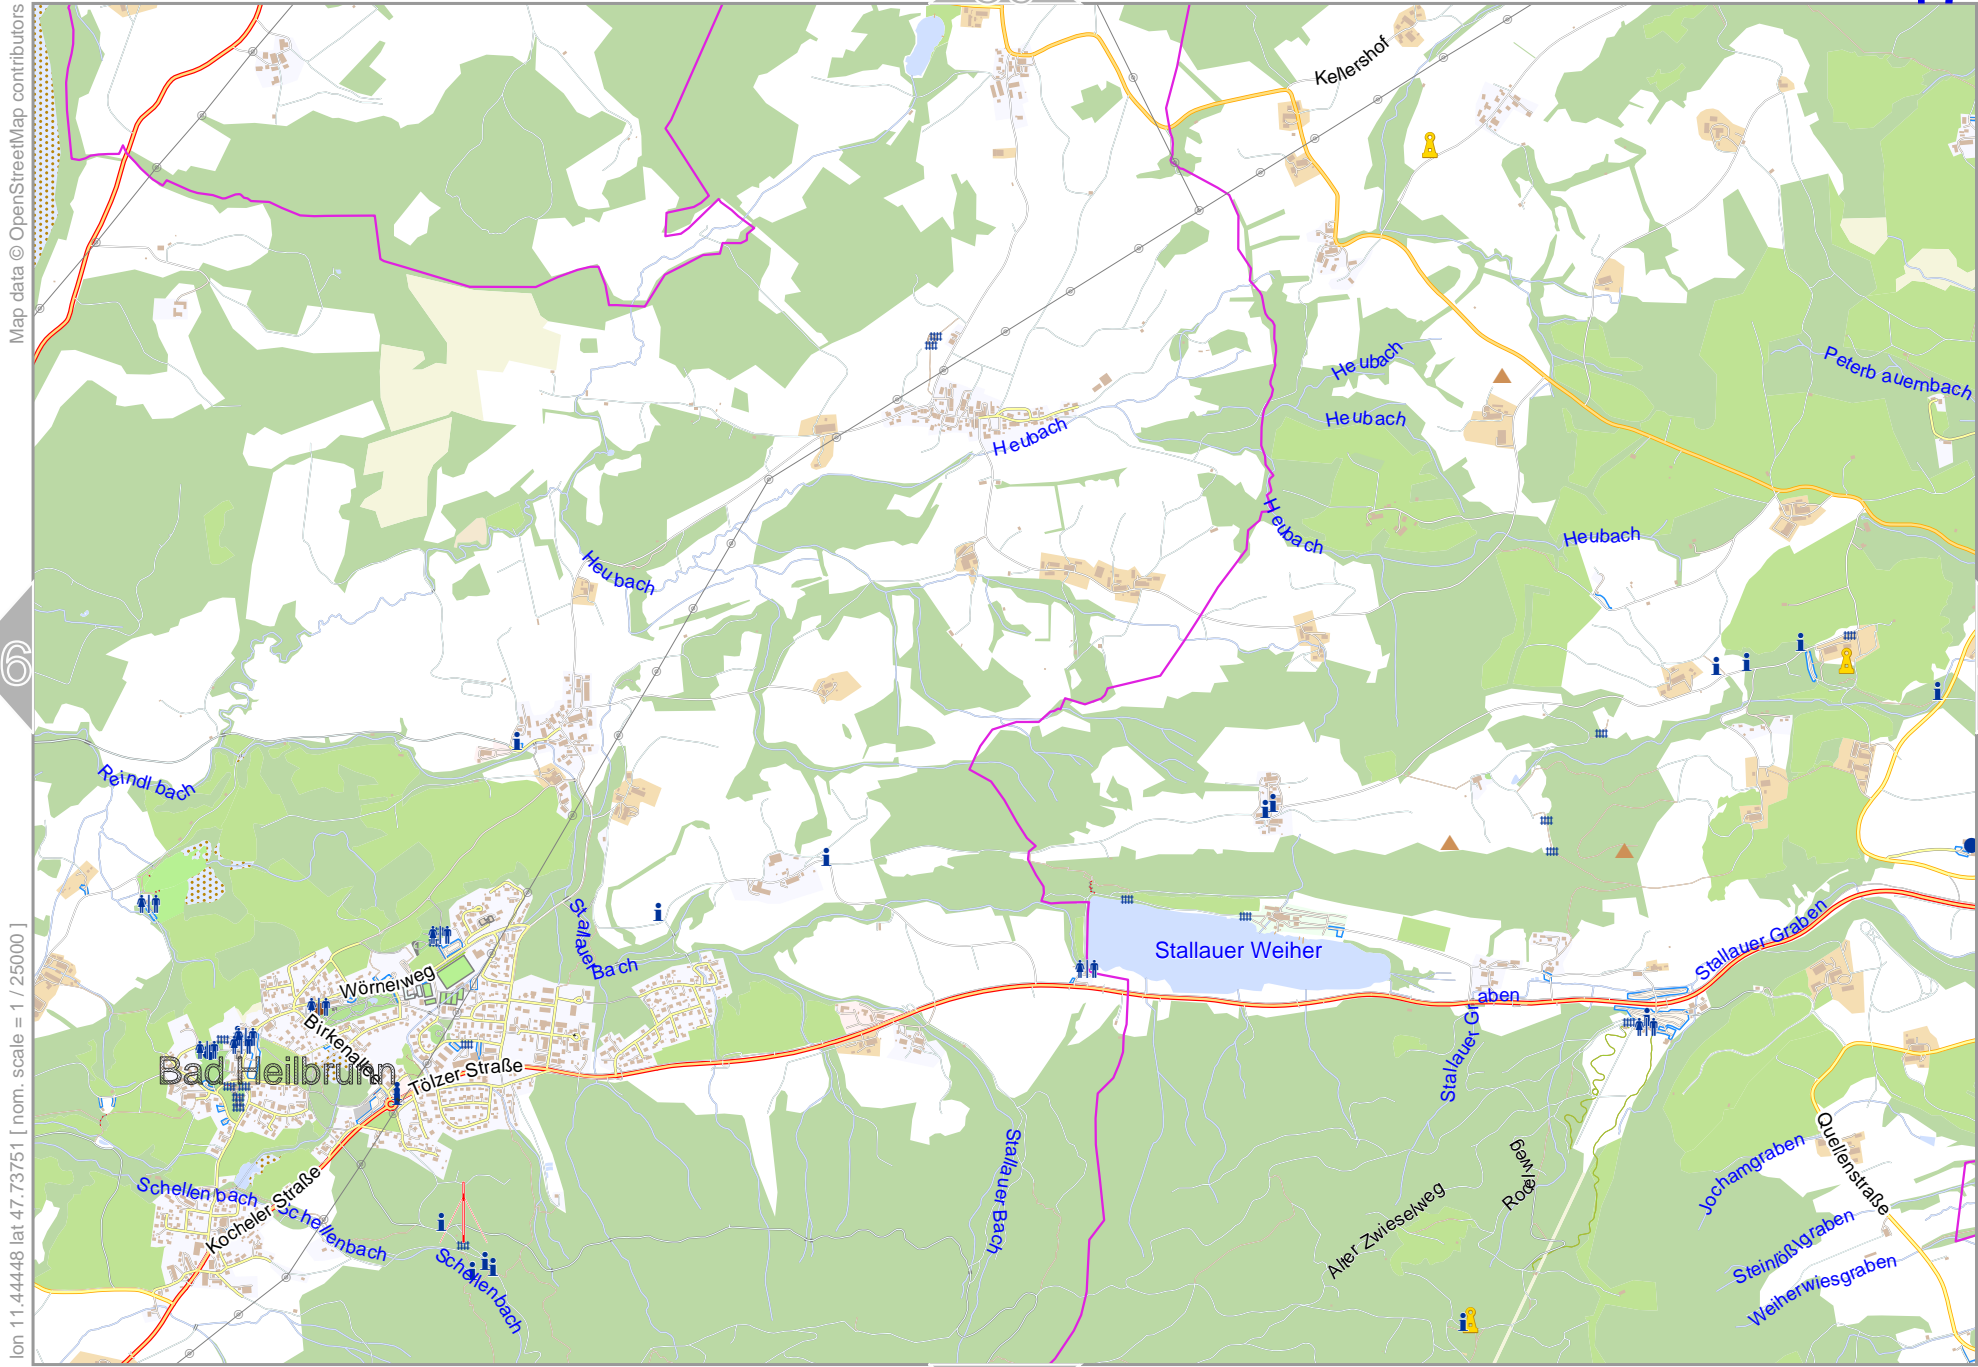

Map data © OpenStreetMap contributors

lon 11.44448 lat 47.73751 [nom. scale = 1 / 250000]