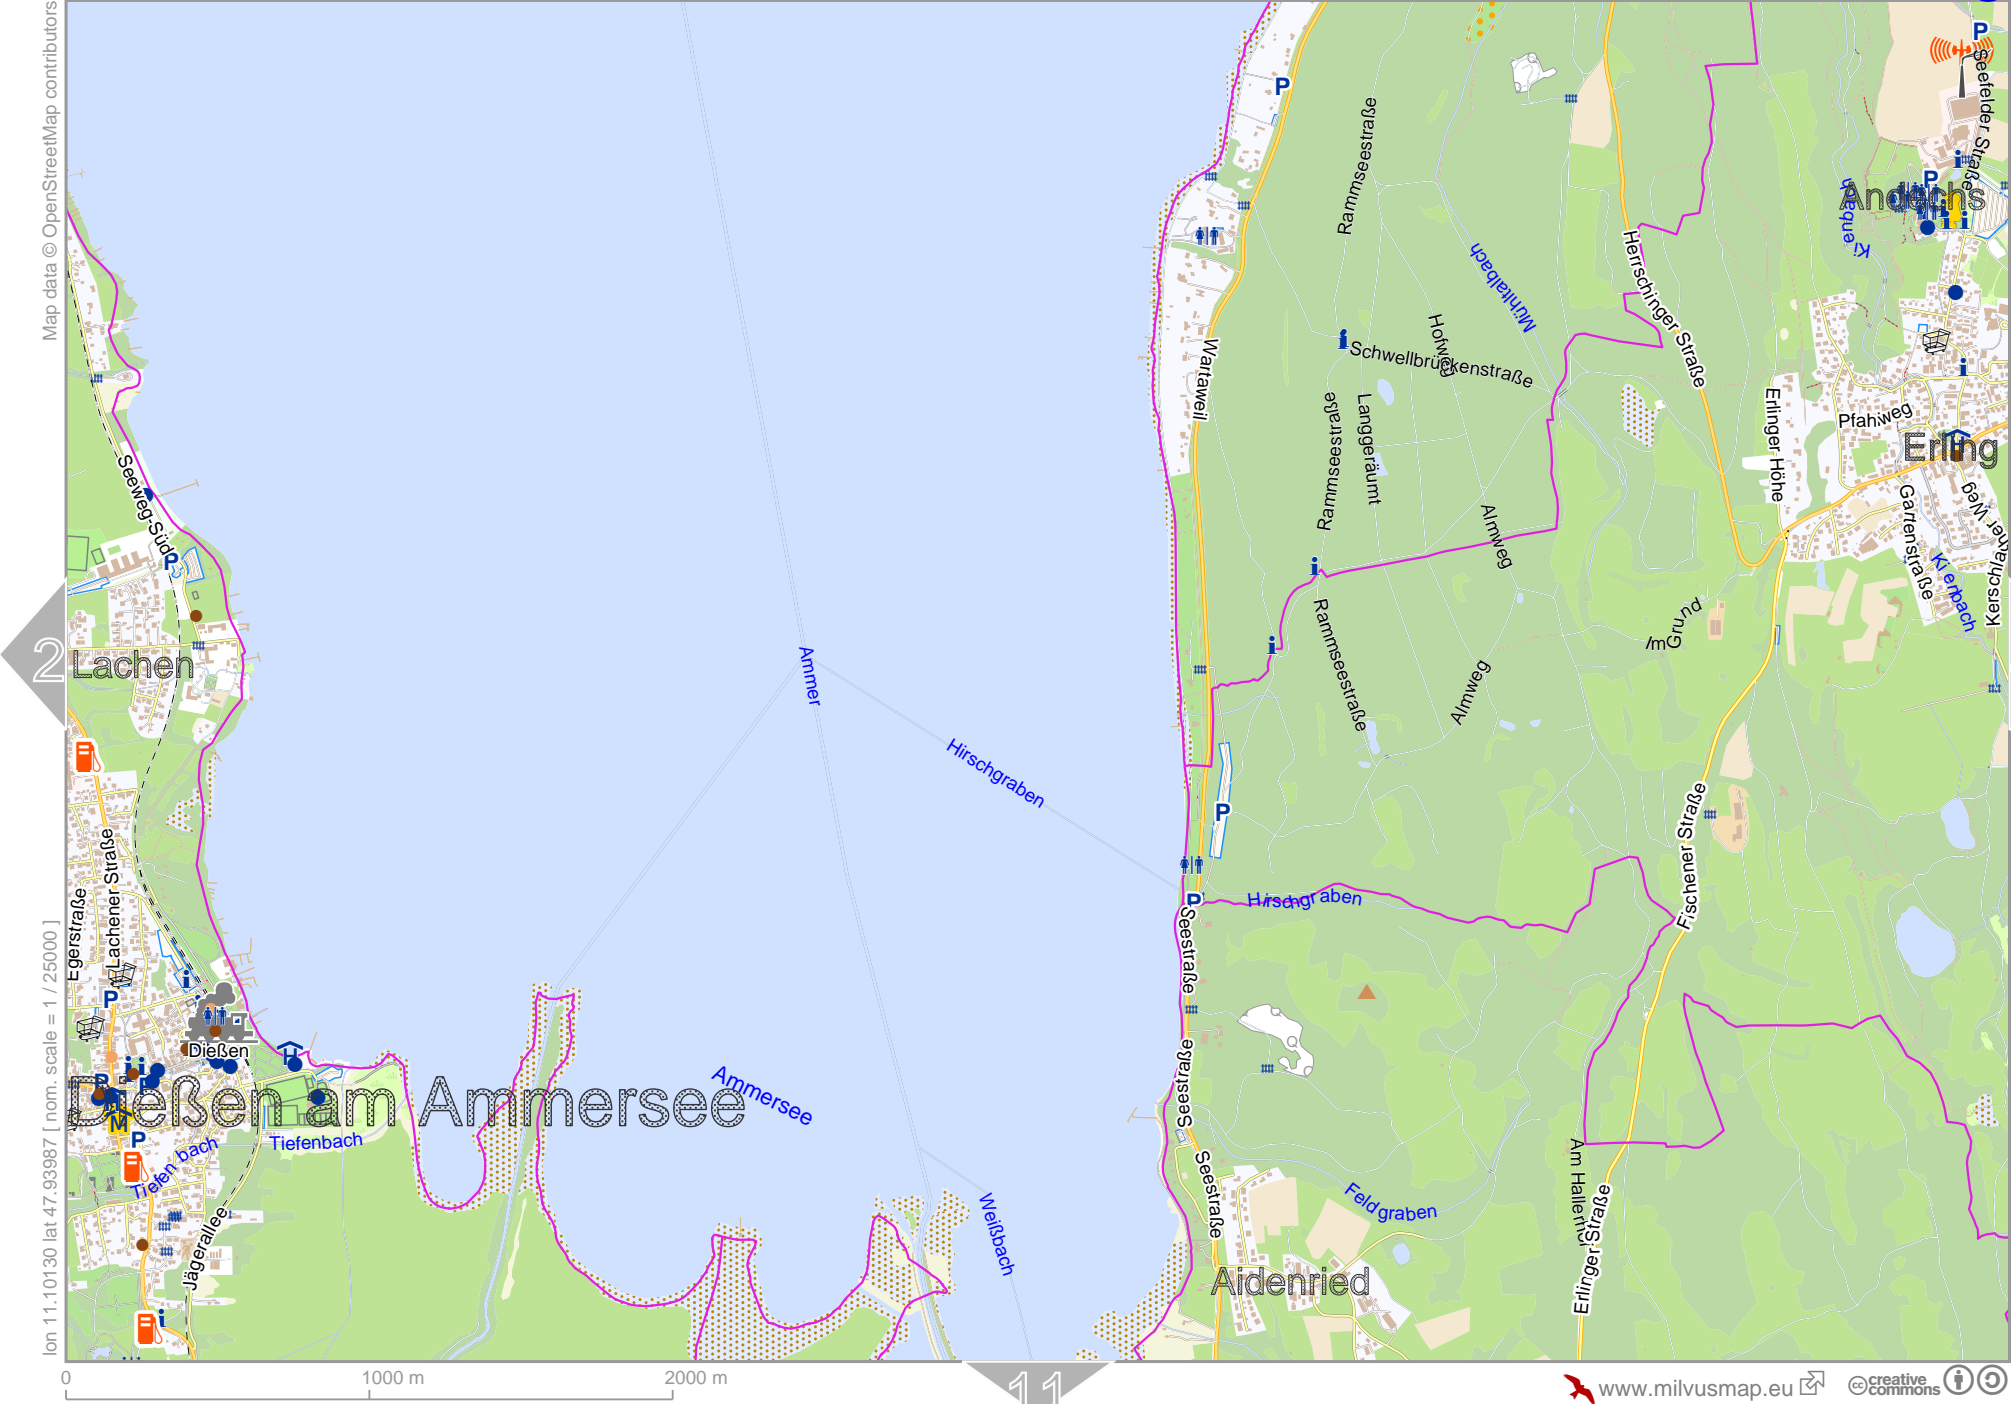

Map data © OpenStreetMap contributors

pdfmap\_20240826\_202326\_EXH\_11.3586\_47.8184\_645.pdf

EXH

Map data © OpenStreetMap contributors

lon 11.01550 lat 47.93987 [ nom. scale = 1 / 250000 ]

0 1000 m 2000 m

P

P

ip

EXH

Map data © OpenStreetMap contributors

lon 11.10130 lat 47.93987 [nom. scale = 1 / 250000]

Map data © OpenStreetMap contributors

lon 11.27289 lat 47.93987 [ nom. scale = 1 / 250000 ]

Map data © OpenStreetMap contributors

lon 11.44448 lat 47.93987 [ nom. scale = 1 / 250000 ]

lon 11.53028 lat 47.98034

pdfmap\_20240826\_202326\_EXH\_11.3586\_47.8184\_645.pdf

0 1000 m 2000 m

15

Map data © OpenStreetMap contributors

0 1000 m 2000 m

Map data © OpenStreetMap contributors

lon 11.27289 lat 47.89940 [ nom. scale = 1 / 250000 ]

lon 11.35869 lat 47.93987

pdfmap\_20240826\_202326\_EXH\_11.3586\_47.8184\_645.pdf

12

14

Starnberger See