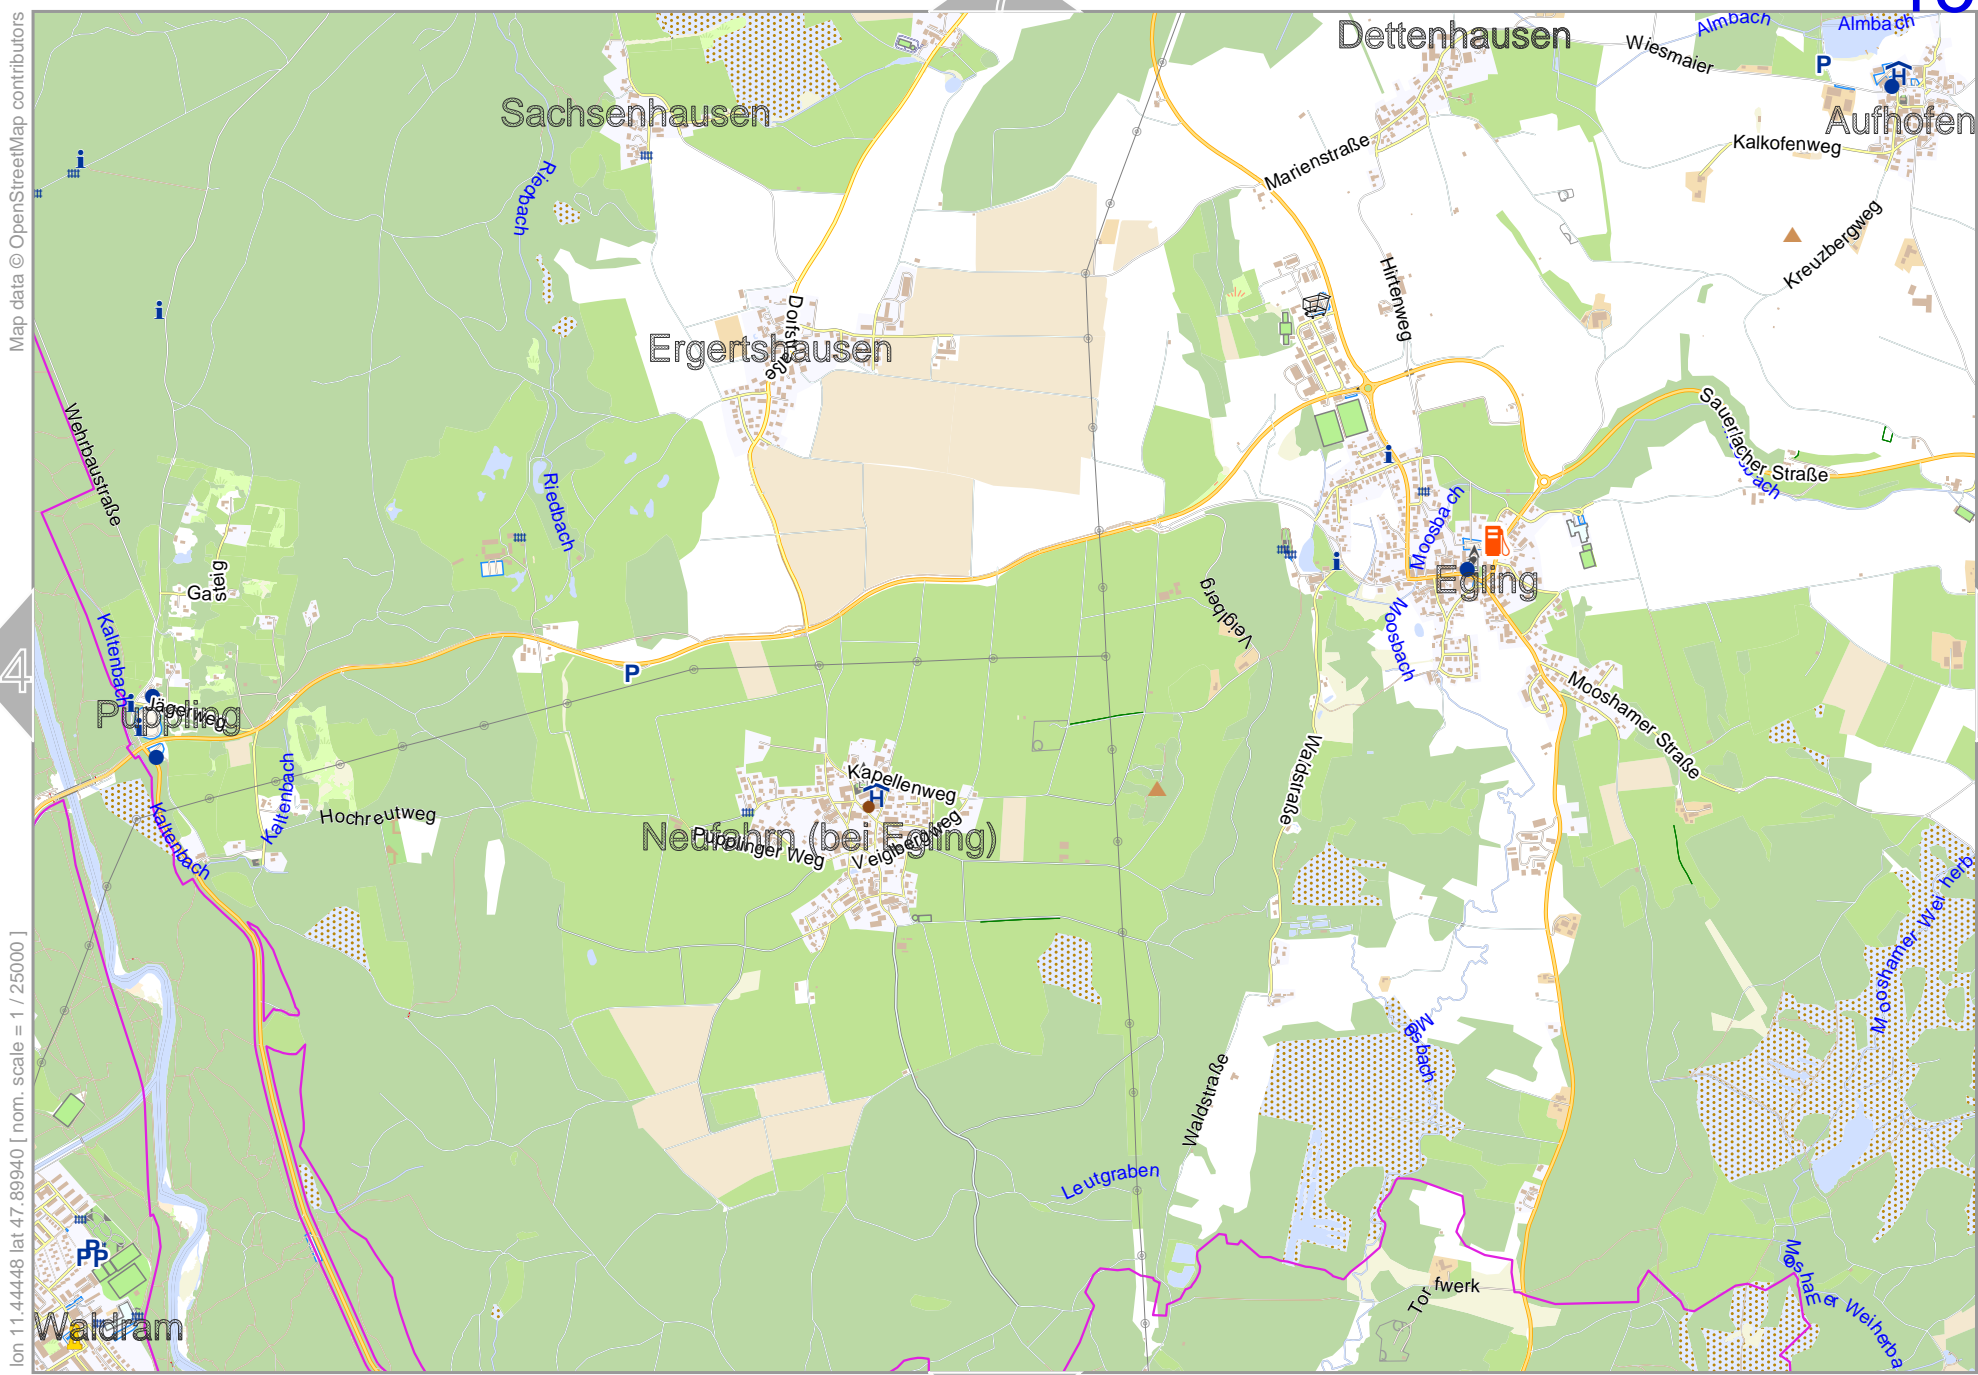

0 1000 m 2000 m

Map data © OpenStreetMap contributors

lon 11.27289 lat 47.89940 [ nom. scale = 1 / 250000 ]

lon 11.35869 lat 47.93987

pdfmap\_20240826\_202326\_EXH\_11.3586\_47.8184\_645.pdf

12

14

Starnberger See

0 1000 m 2000 m

21

Map data © OpenStreetMap contributors

lon 11.35869 lat 47.89940 [nom. scale = 1 / 250000]

lon 11.44448 lat 47.93987

pdfmap\_20240826\_202326\_EXH\_11.3586\_47.8184\_645.pdf

Map data © OpenStreetMap contributors

lon 11.44448 lat 47.89940 [ nom. scale = 1 / 250000 ]

lon 11.53028 lat 47.93987

pdfmap\_20240826\_202326\_EXH\_11.3586\_47.8184\_645.pdf

0 1000 m 2000 m

Map data © OpenStreetMap contributors

lon 11.53028 lat 47.89940 [ nom. scale = 1 / 250000 ]

Map data © OpenStreetMap contributors

lon 11.10130 lat 47.85893 [ nom. scale = 1 / 250000 ]

lon 11.18710 lat 47.89940

pdfmap\_20240826\_202326\_EXH\_11.3586\_47.8184\_645.pdf

Map data © OpenStreetMap contributors