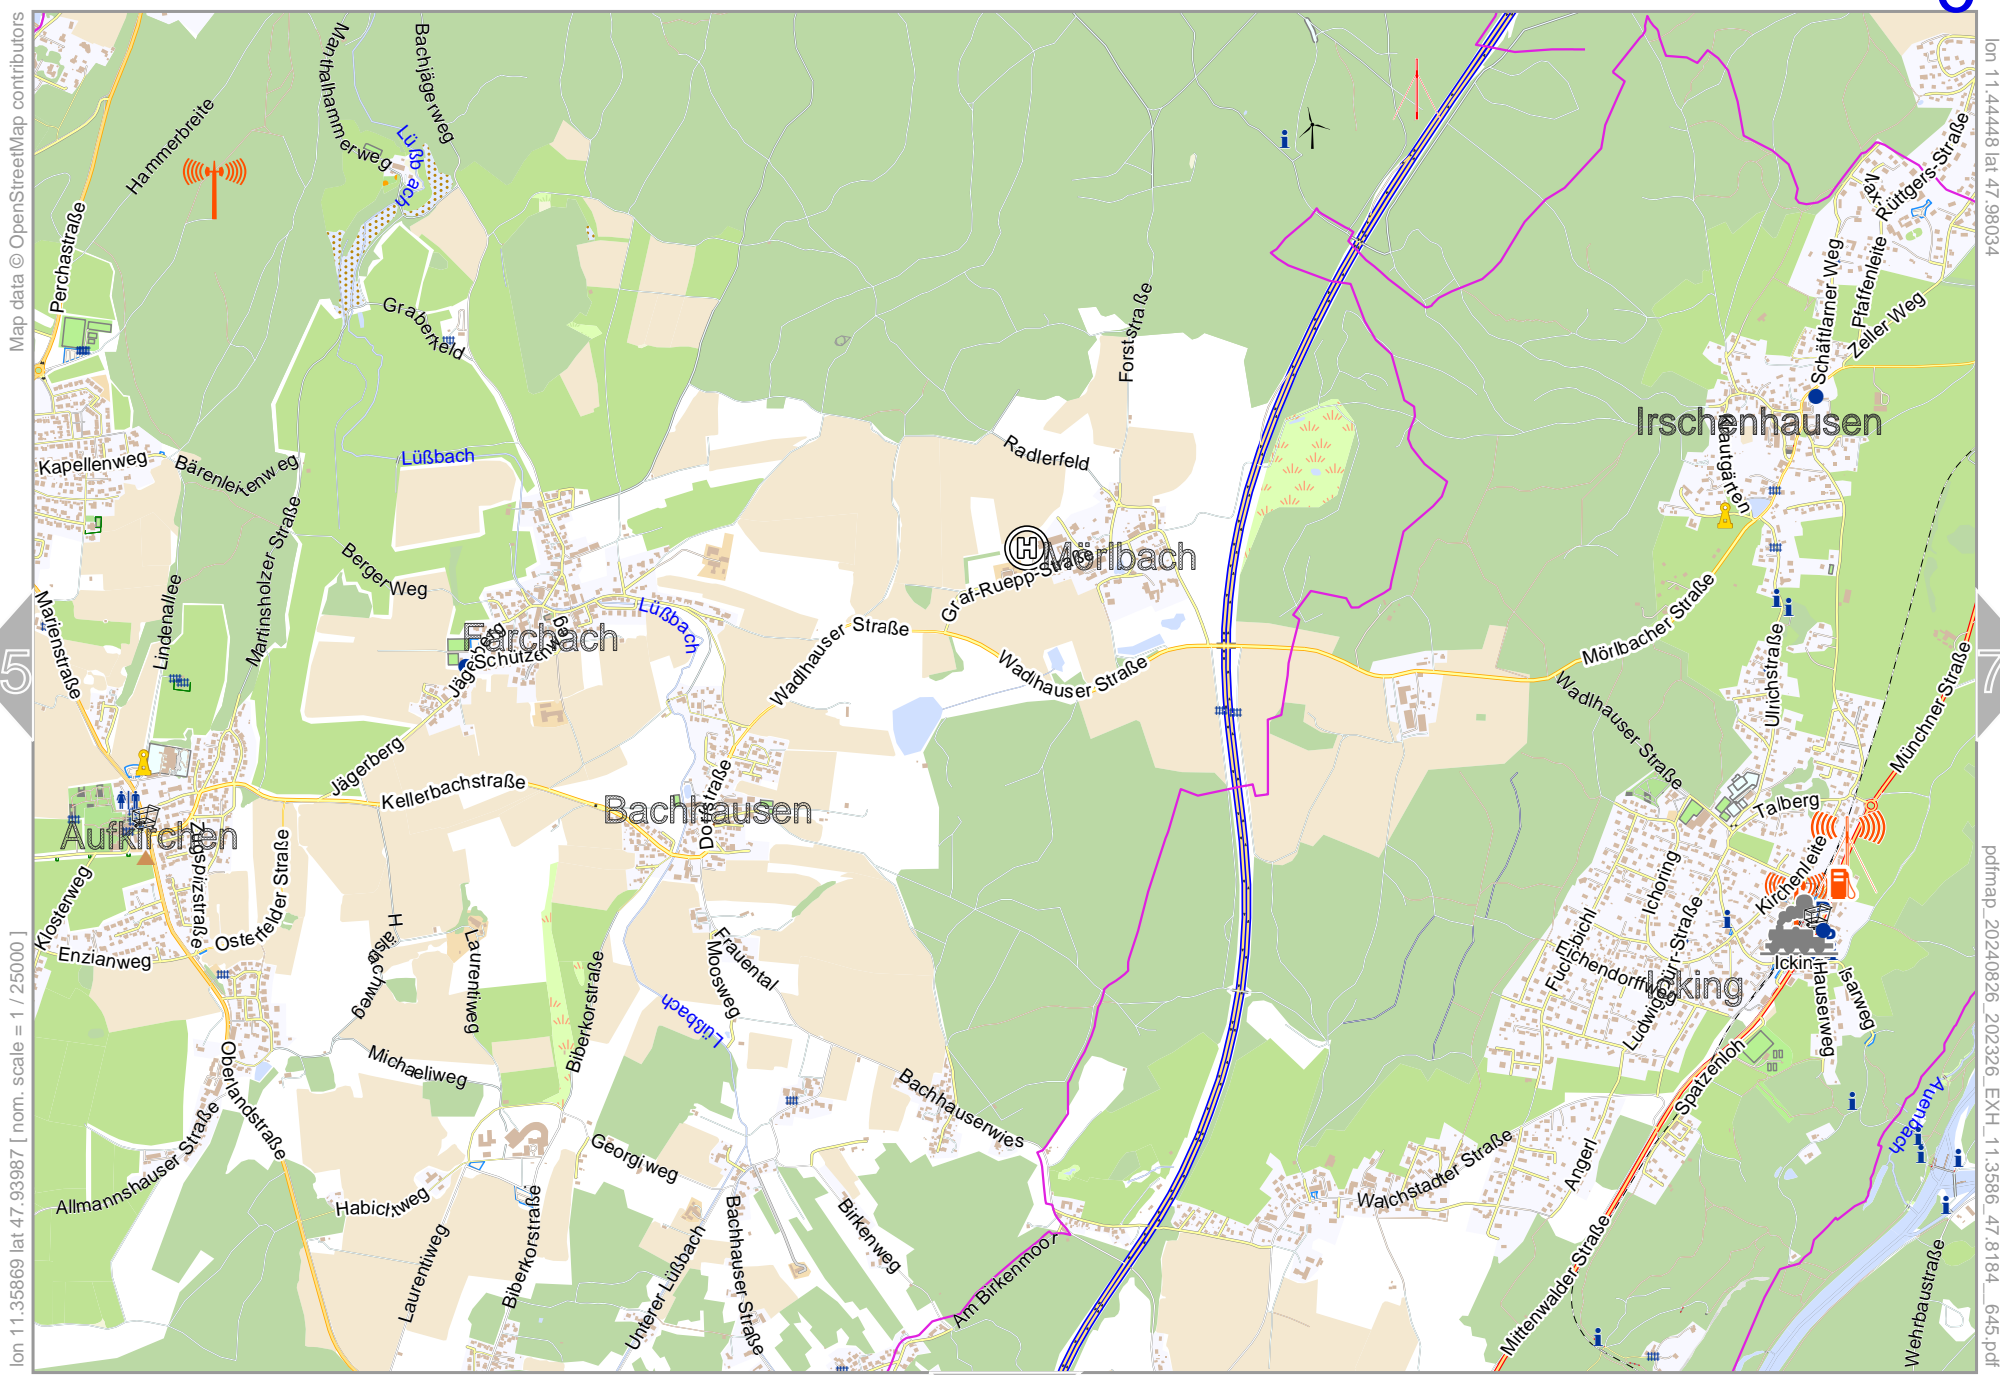

Map data © OpenStreetMap contributors
lon 11.35869 lat 47.93987 [nom. scale = 1 / 250000]

lon 11.44448 lat 47.98034
pdfmap: 20240826_202326_EXH_11.3586_47.8184_645.pdf