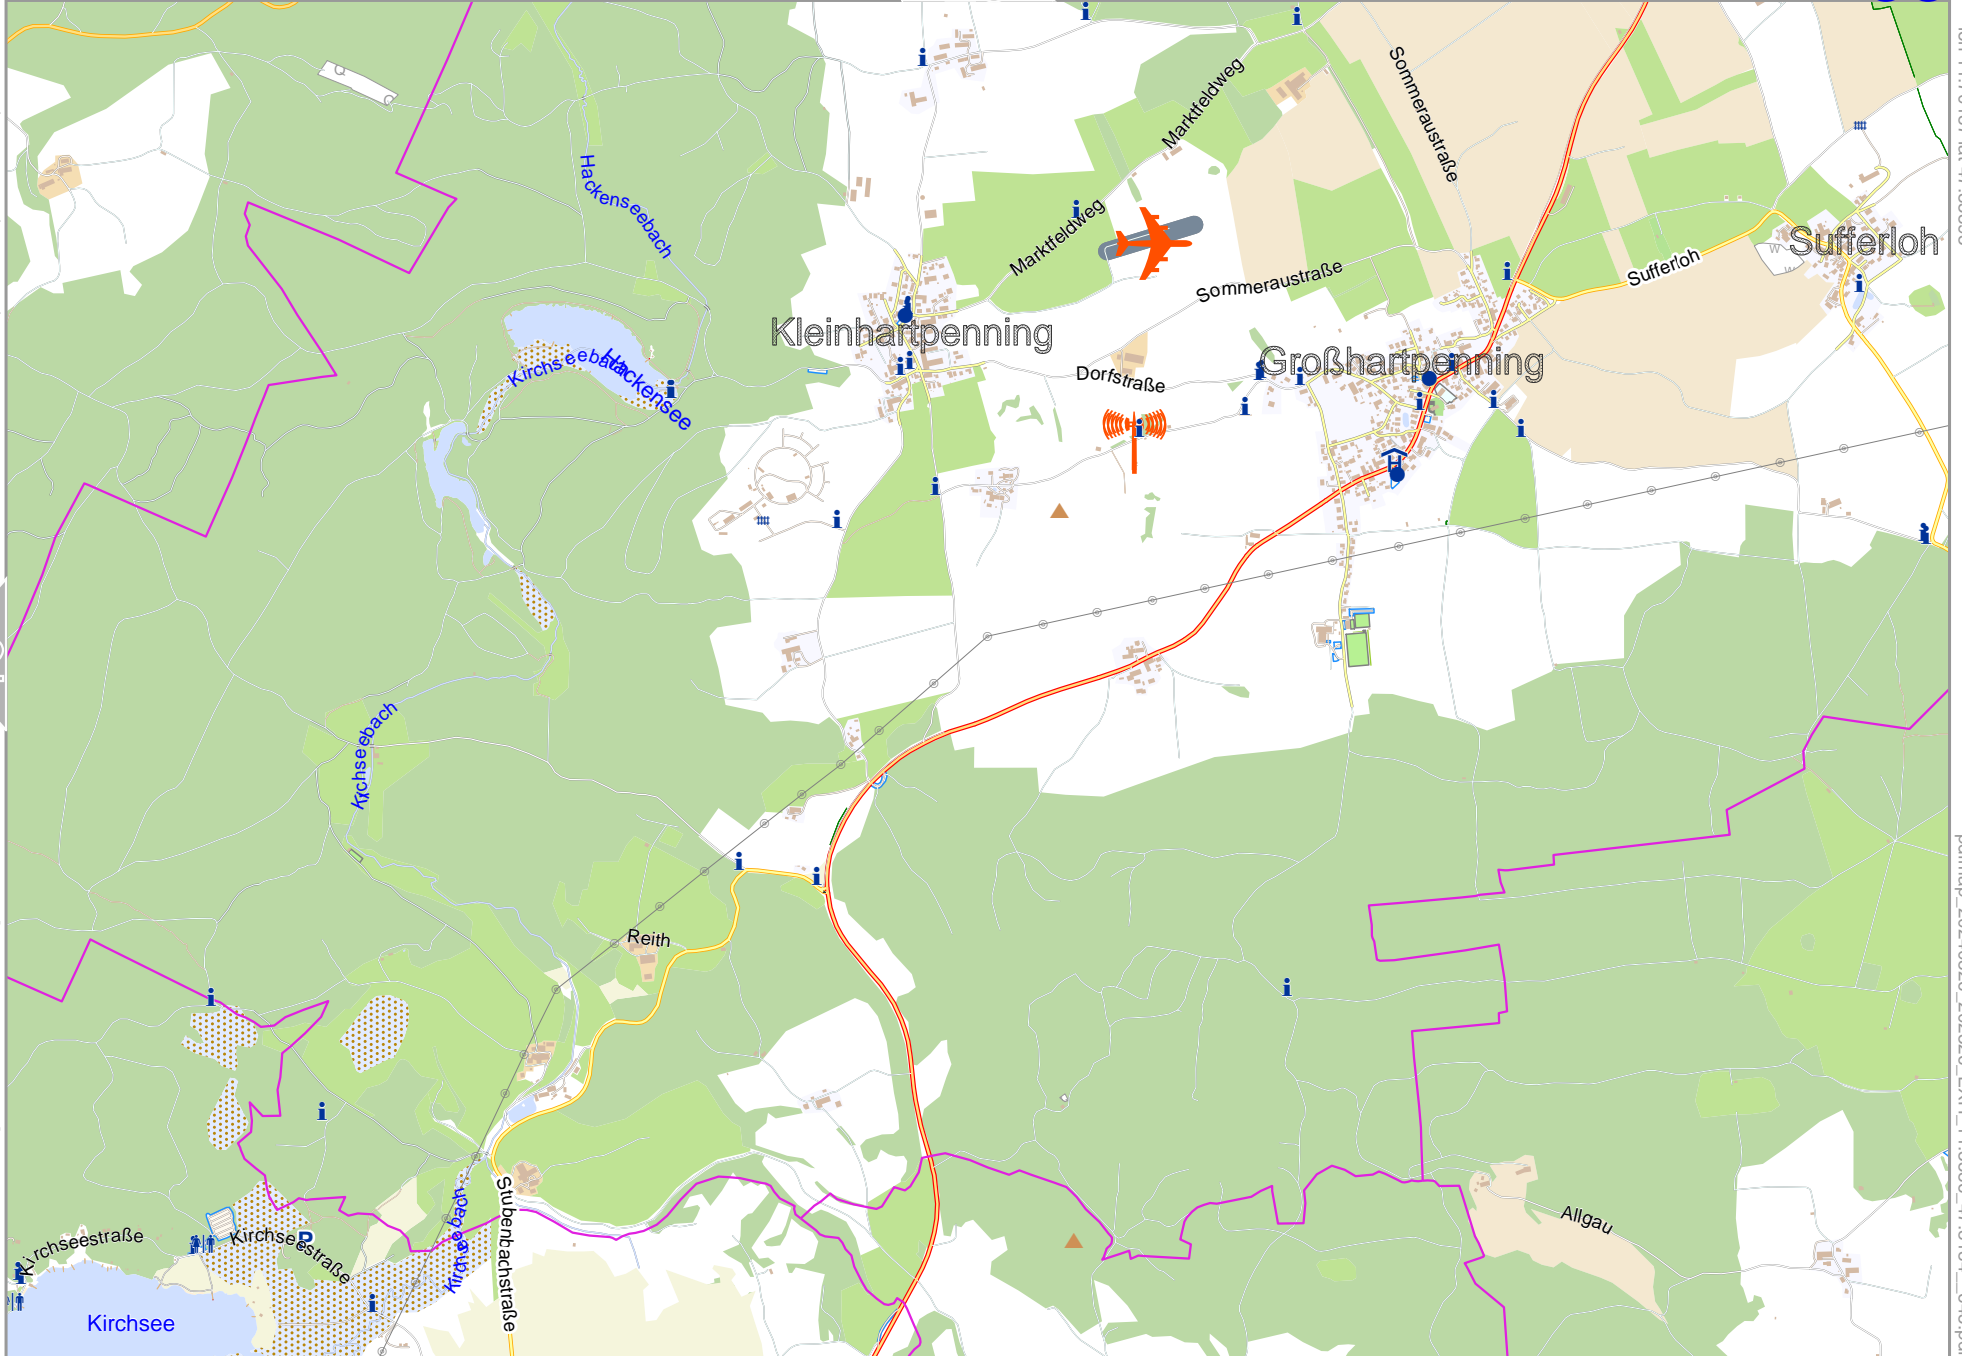

EXH

25

33

Map data © OpenStreetMap contributors

lon 11.70187 lat 47.85993

32

lon 11.61608 lat 47.81845 [nom. scale = 1 / 250000]

pdfmap_20240826_202326_EXH_11.3596_47.8184_645.pdf

41