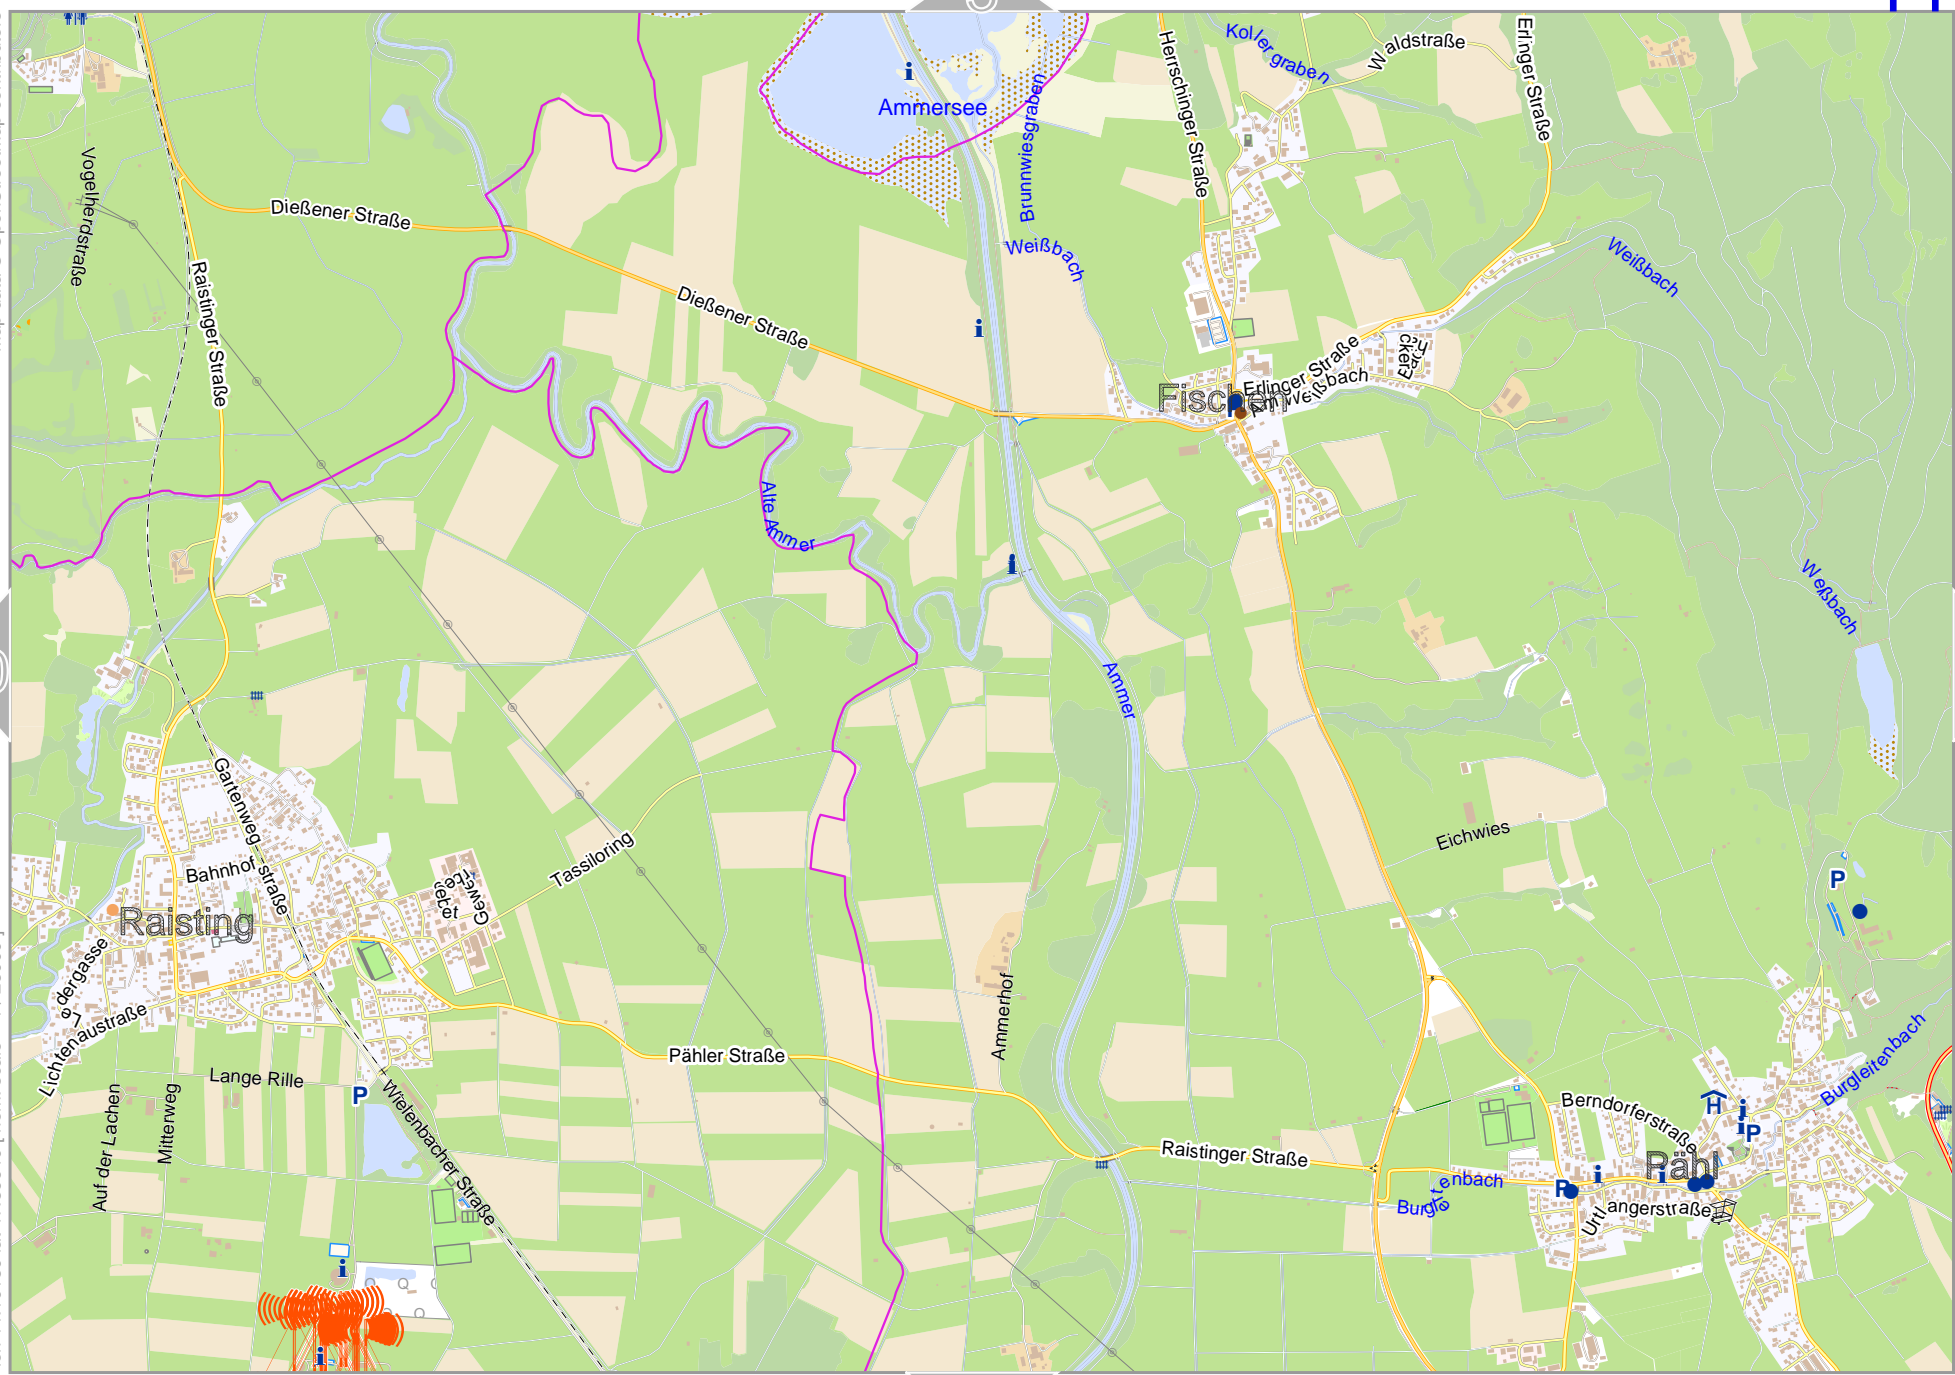

lon 11.53028 lat 47.93987 [ nom. scale = 1 / 250000 ]

lon 11.61608 lat 47.98034

pdfmap\_20240826\_202326\_EXH\_11.3586\_47.8184\_645.pdf

Map data © OpenStreetMap contributors

lon 11.70187 lat 47.98034

lon 11.61608 lat 47.93987 [ nom. scale = 1 / 250000 ]

pdfmap\_20240826\_202326\_EXH\_11.3586\_47.8184\_645.pdf

Map data © OpenStreetMap contributors

lon 11.01550 lat 47.89940 [ nom. scale = 1 / 250000 ]

lon 11.10130 lat 47.93987

pdfmap\_20240826\_202326\_EXH\_11.3596\_47.8184\_645.pdf

0 1000 m 2000 m

Map data © OpenStreetMap contributors

lon 11.27289 lat 47.89940 [ nom. scale = 1 / 250000 ]

lon 11.35869 lat 47.93987

pdfmap\_20240826\_202326\_EXH\_11.3586\_47.8184\_645.pdf

12

14

Starnberger See