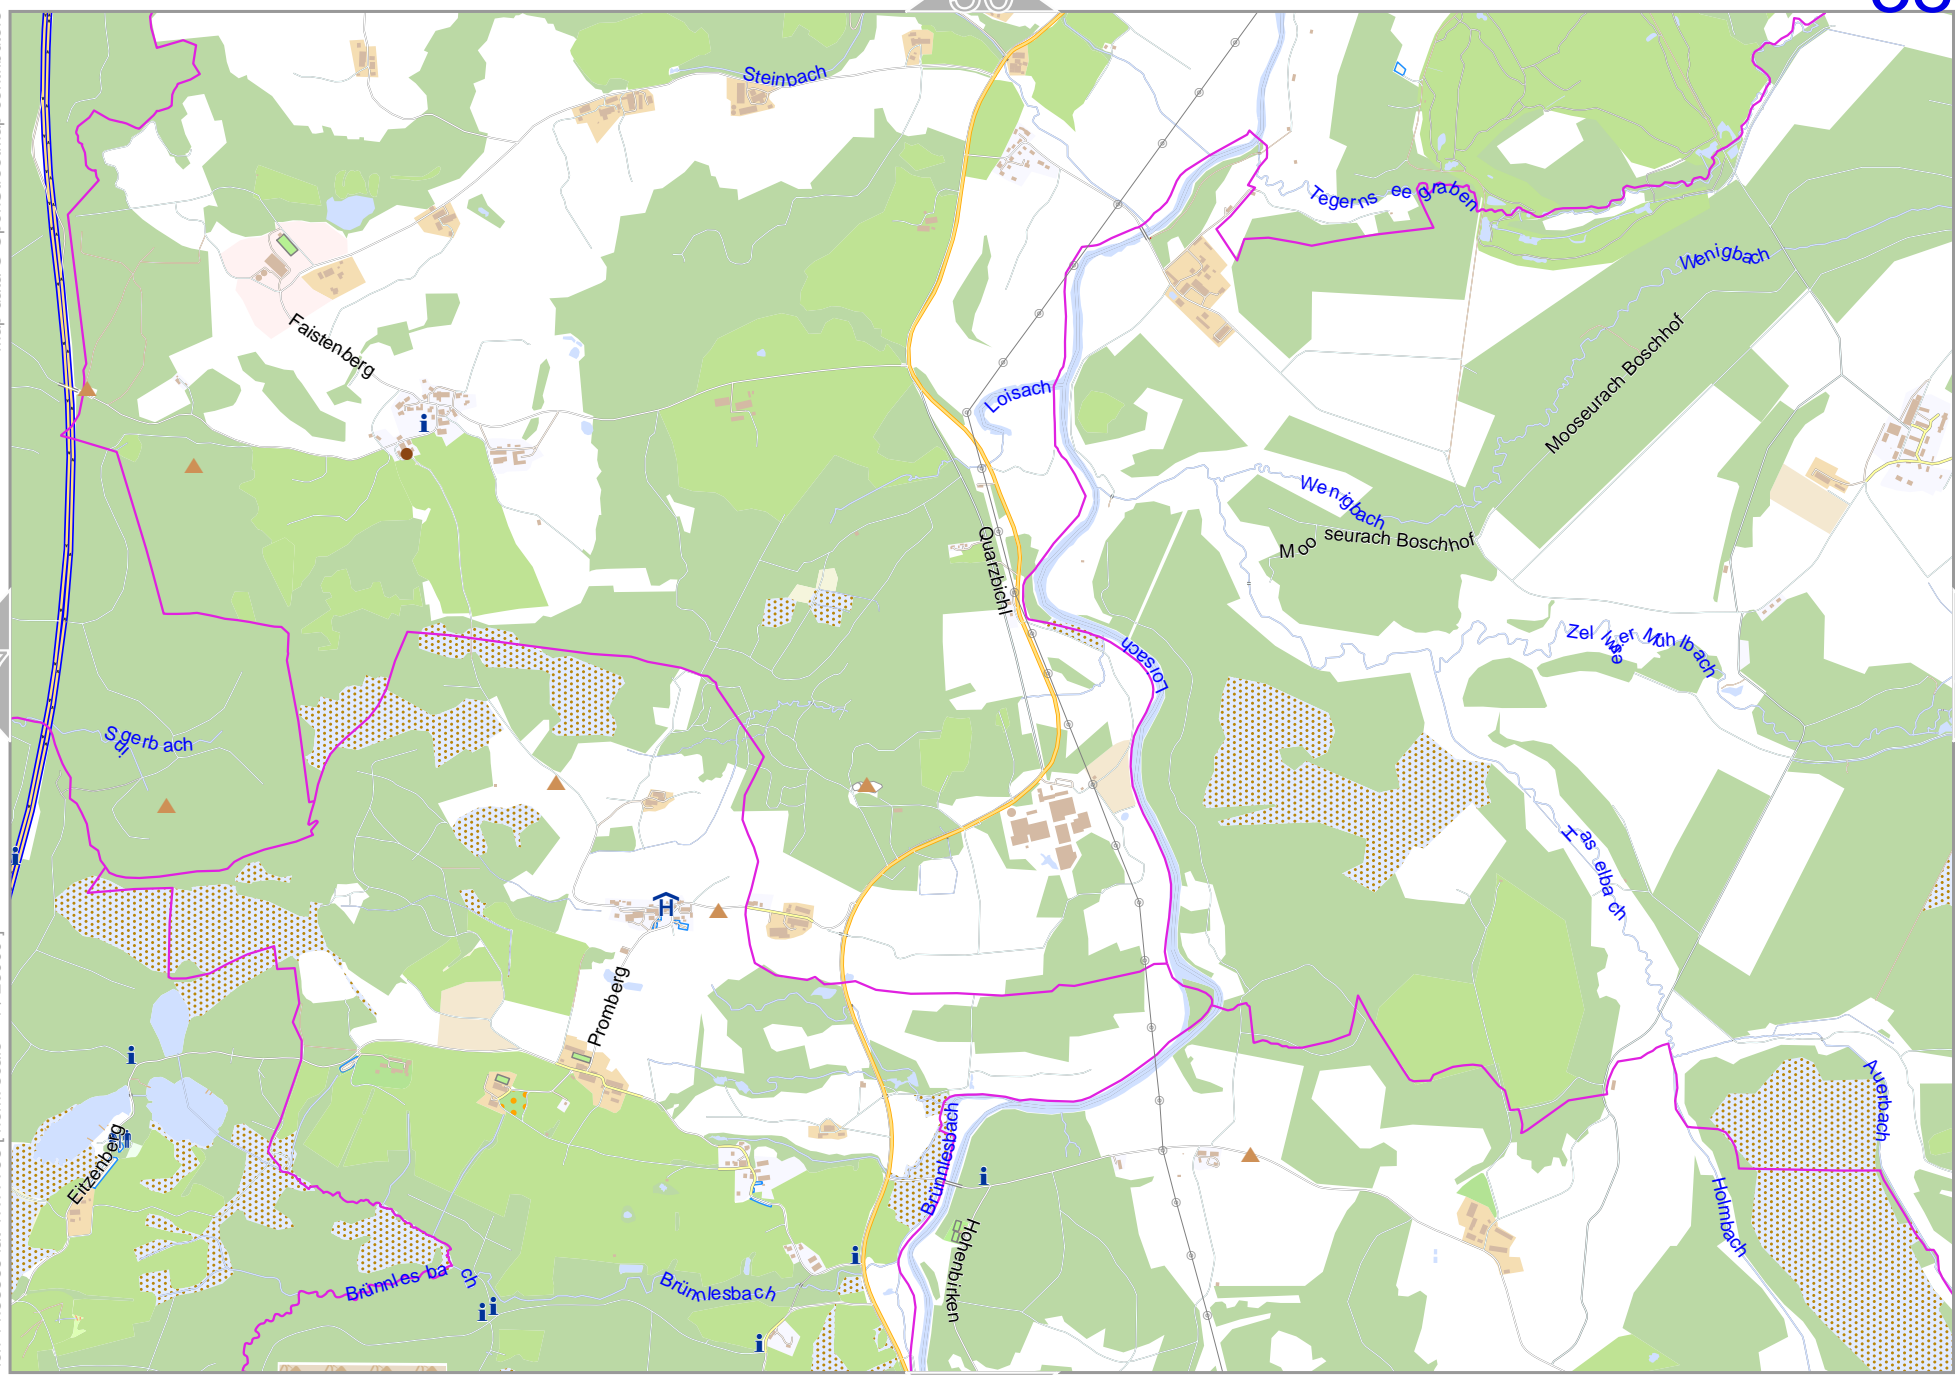

Map data © OpenStreetMap contributors

lon 11.35869 lat 47.77798 [nom. scale = 1 / 250000]