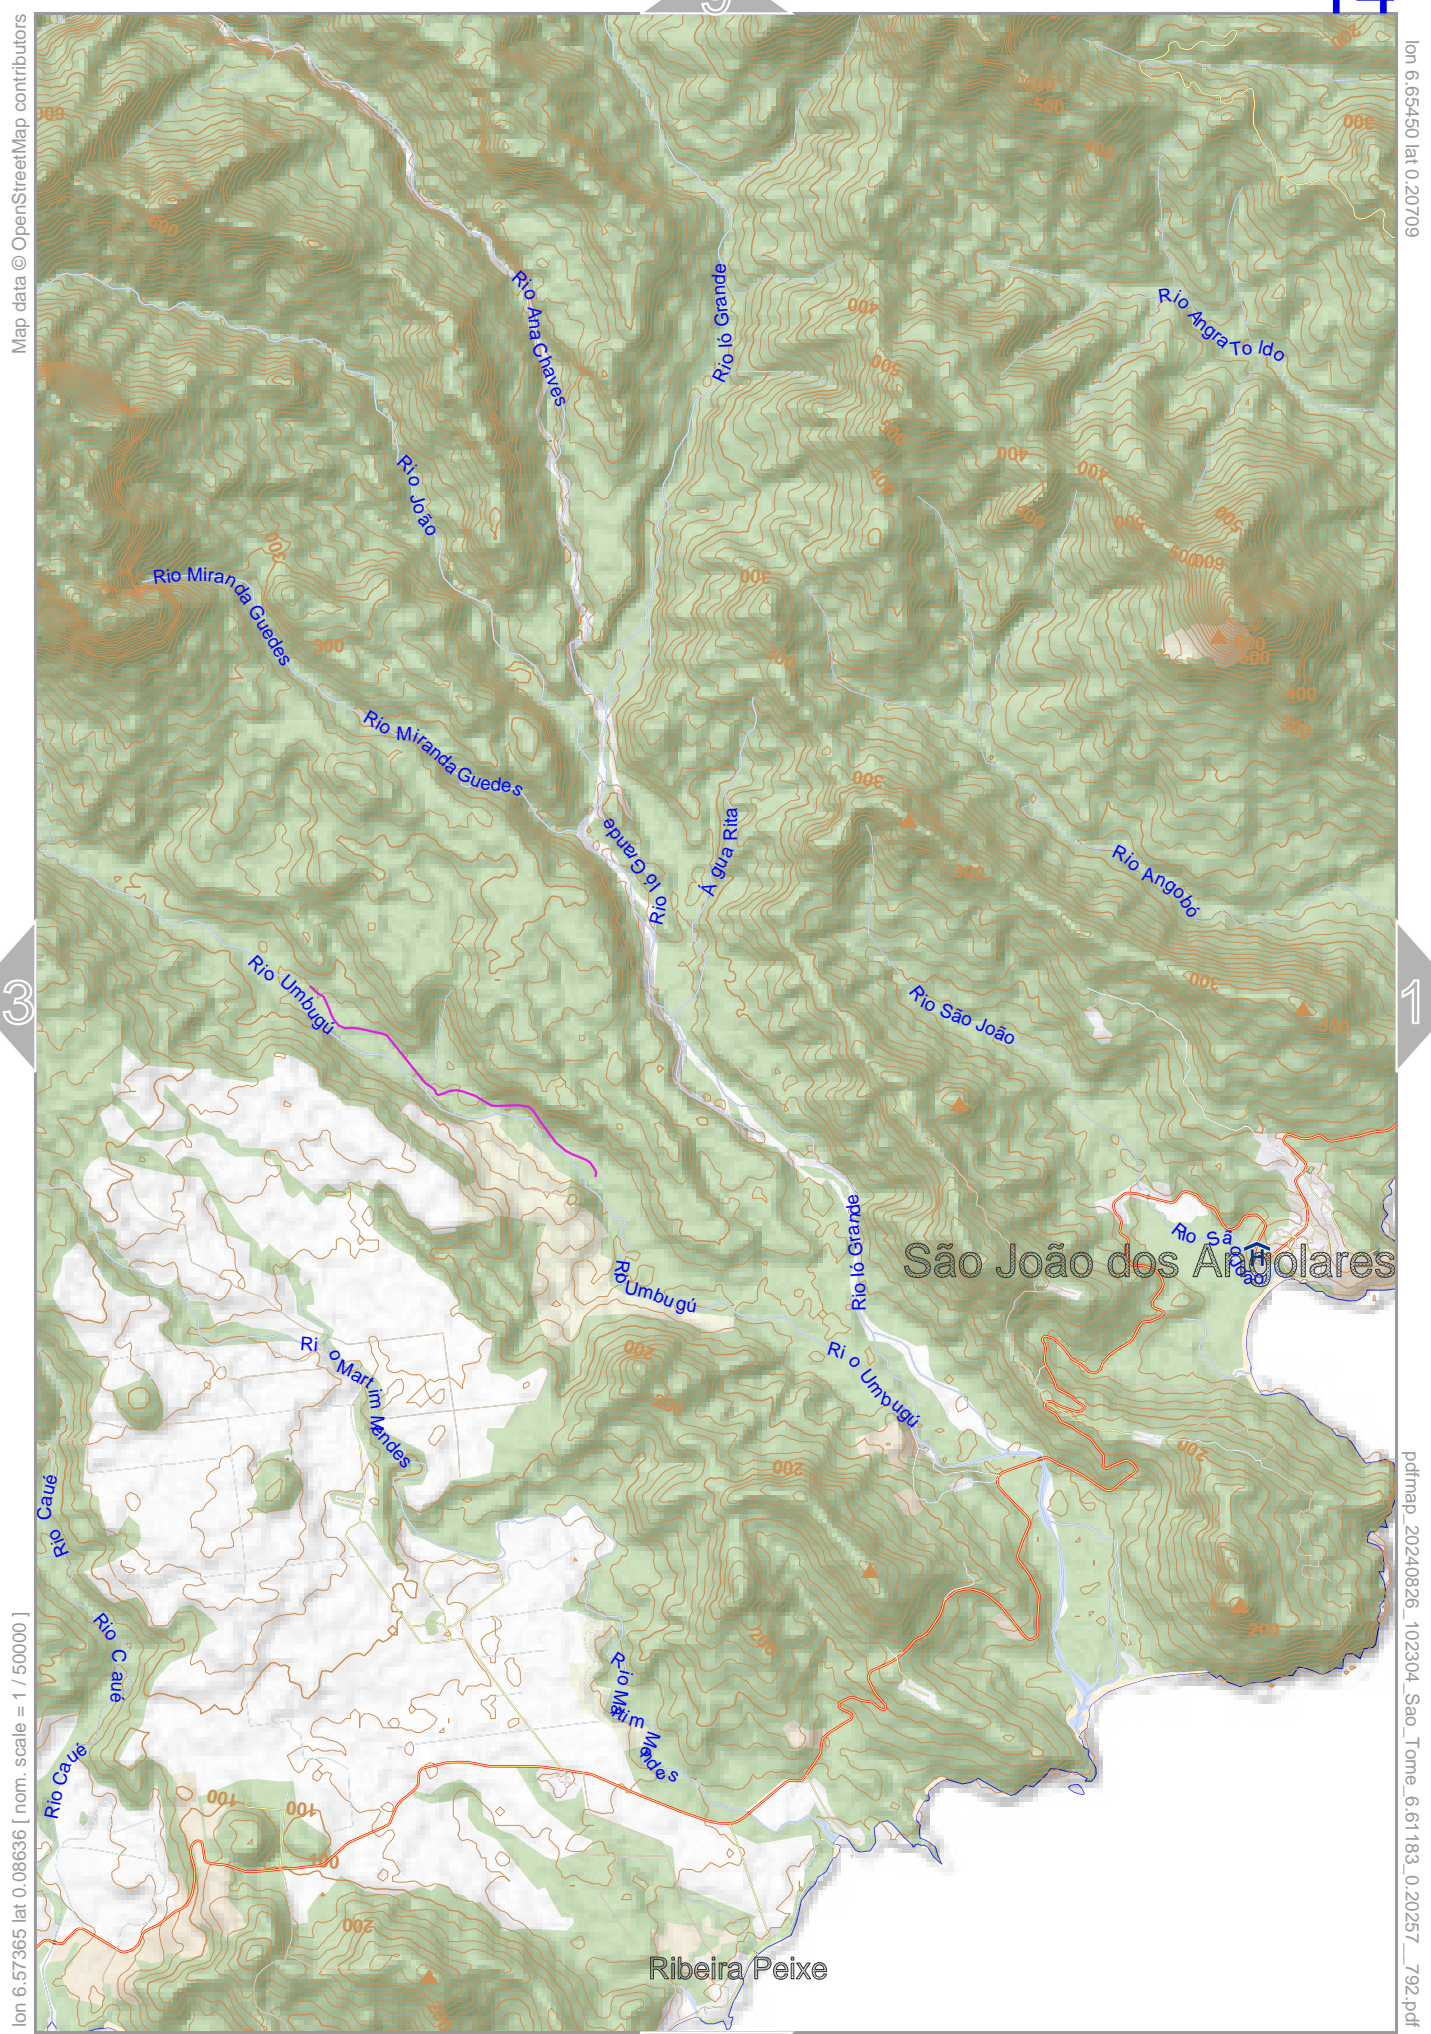

# Sao Tomé

Map data © OpenStreetMap contributors

lon 6.57814 lat 0.20709

lon 6.49729 lat 0.08636 [ nom. scale = 1 / 50000 ]

pdfmap\_20240826\_102304\_Sao\_Tome\_6.61183\_0.20257\_792.pdf

0 1000 m 2000 m

Contour interval = 20m

Map data © OpenStreetMap contributors

lon 6.65450 lat 0.20709

[lon 6.57365 lat 0.08636 [nom. scale = 1 / 50000

pdfmap\_20240826\_102304\_Sao\_Tome\_6.61183\_0.20257\_792.pdf

0 1000 m 2000 m  
Contour interval = 20m

Contour interval = 20m

20

Map data © OpenStreetMap contributors

lon 6.80722 lat 0.20709

15

[lon 6.72637 lat 0.08636 [nom. scale = 1 / 50000 ]

pdfmap\_20240826\_102304\_Sao\_Tome\_6.61183\_0.20257\_792.pdf

0 1000 m 2000 m

Contour interval = 20m

21

Map data © OpenStreetMap contributors

lon 6.50179 lat 0.09088

[lon 6.42094 lat -0.02985 [ nom. scale = 1 / 500000 ]

pdfmap\_20240826\_102304\_Sao\_Tome\_6.61183\_0.20257\_792.pdf

0 1000 m 2000 m