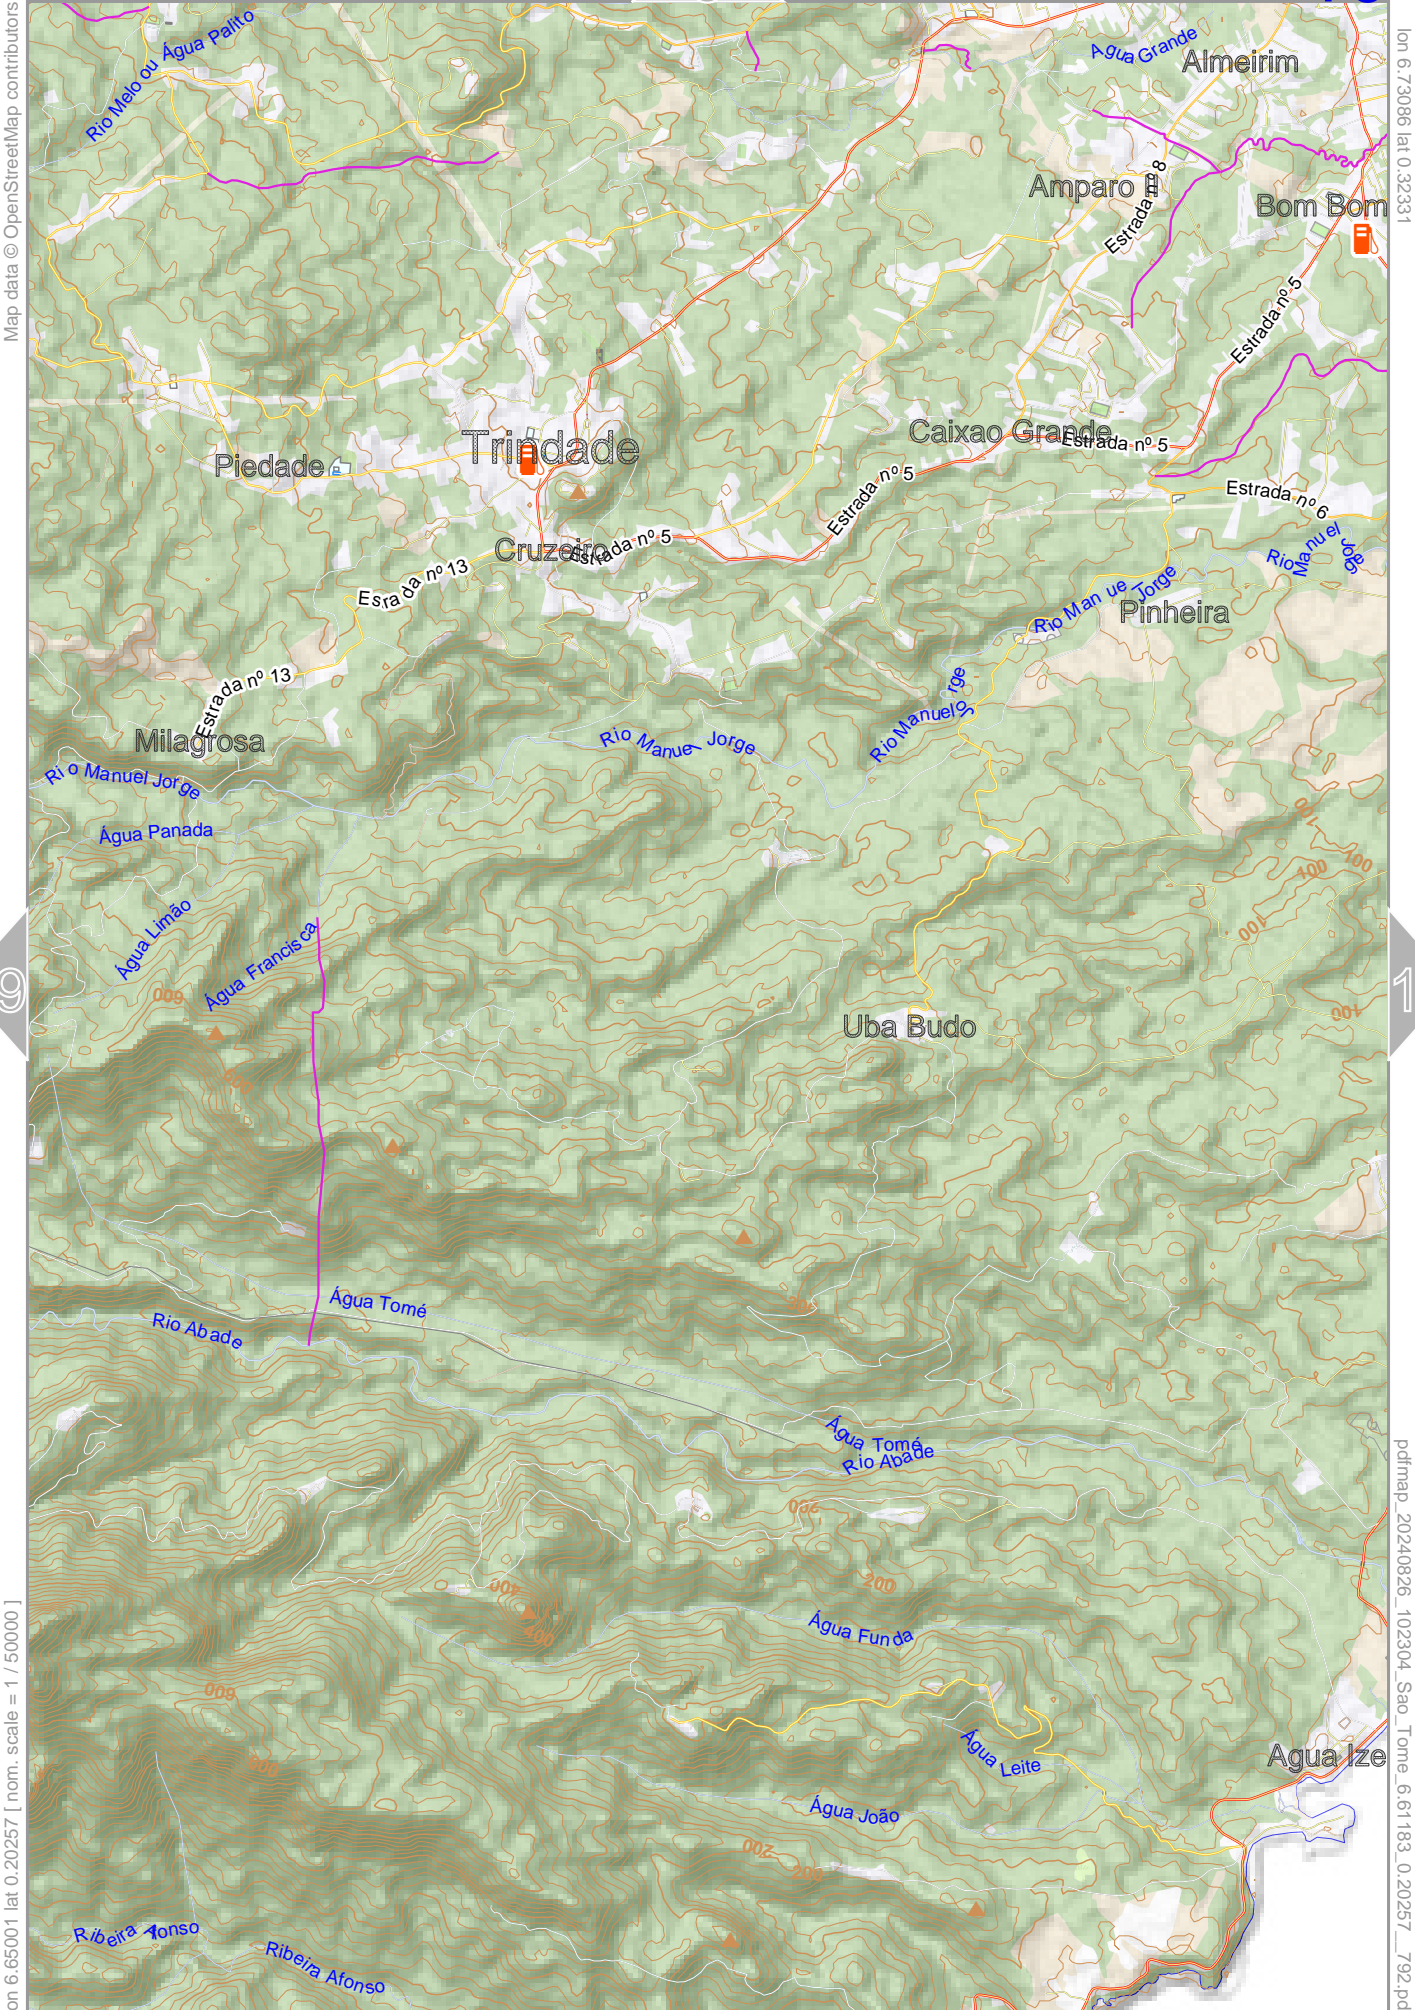

Map data © OpenStreetMap contributors

lon 6.73086 lat 0.32331

pdfmap_20240826_102304_Sao_Tome_6.61183_0.20257_792.pdf

[lon 6.65001 lat 0.20257 [nom. scale = 1 / 500000

0 1000 m 2000 m

Contour interval = 20m