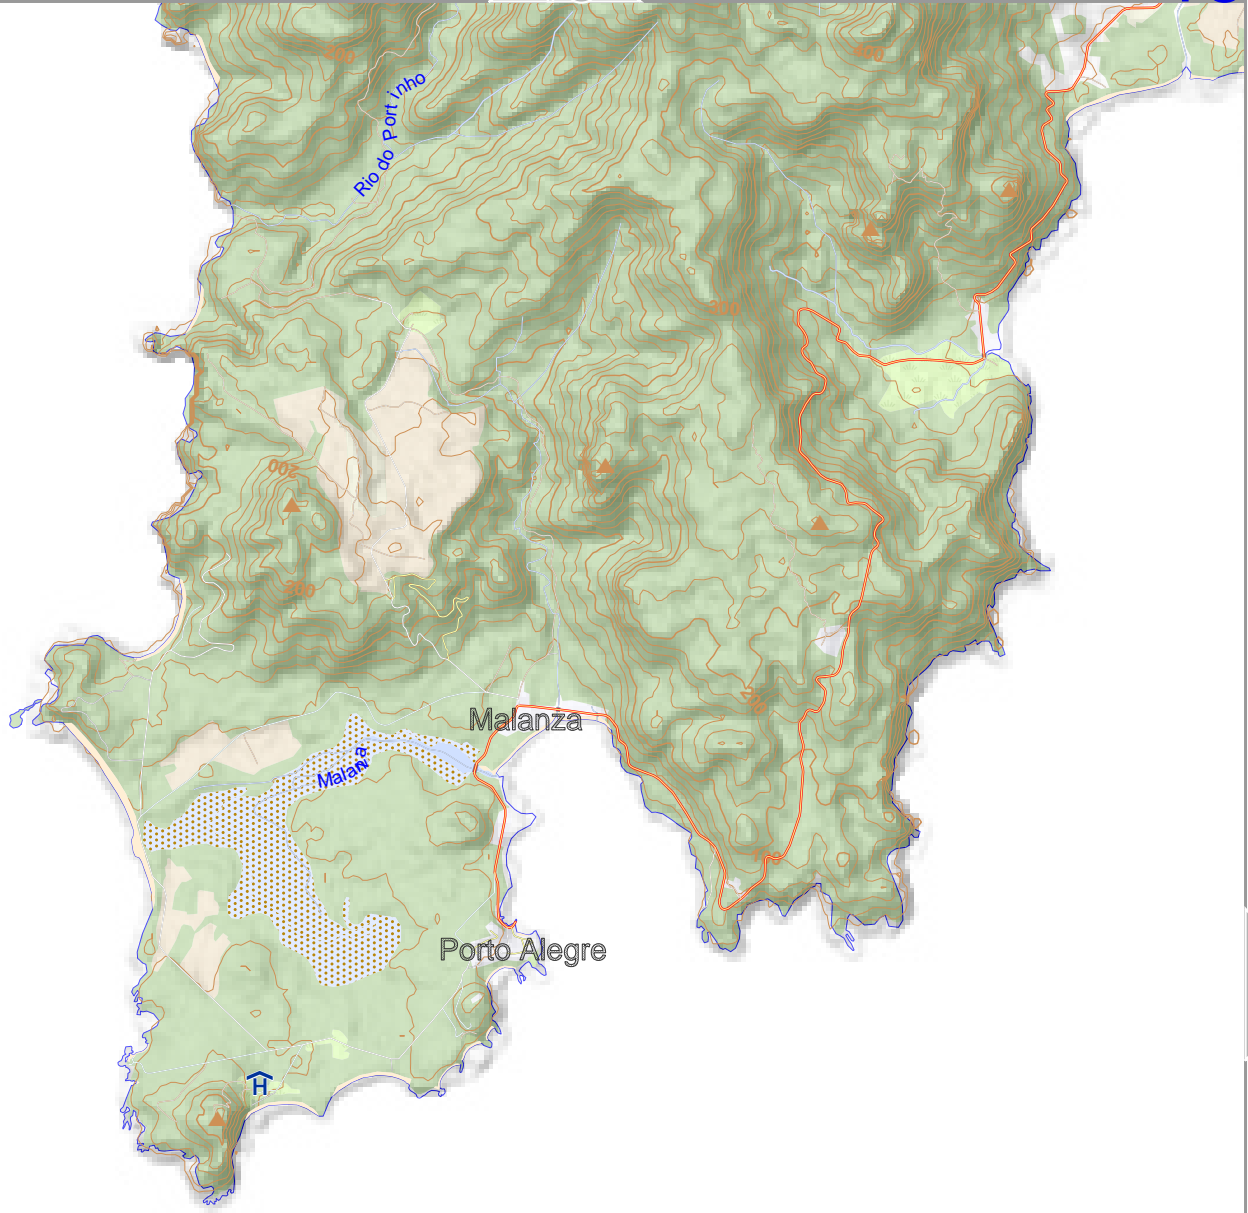

Contour interval = 20m

20

Map data © OpenStreetMap contributors

lon 6.80722 lat 0.20709

15

[lon 6.72637 lat 0.08636 [nom. scale = 1 / 50000 ]

pdfmap\_20240826\_102304\_Sao\_Tome\_6.61183\_0.20257\_792.pdf

0 1000 m 2000 m

Contour interval = 20m

21

Map data © OpenStreetMap contributors

lon 6.50179 lat 0.09088

[lon 6.42094 lat -0.02985 [ nom. scale = 1 / 500000 ]

pdfmap\_20240826\_102304\_Sao\_Tome\_6.61183\_0.20257\_792.pdf

0 1000 m 2000 m

Contour interval = 20m

Map data © OpenStreetMap contributors

lon 6.57814 lat 0.09088

[lon 6.49729 lat -0.02985] nom. scale = 1 / 500000

pdfmap\_20240826\_102304\_Sao\_Tome\_6.61183\_0.20257\_792.pdf

0 1000 m 2000 m

# Sao Tomé

14

Ribeira Peixe

Map data © OpenStreetMap contributors

lon 6.65450 lat 0.09088

18

20

[lon 6.57365 lat -0.02985 | nom. scale = 1 / 50000]