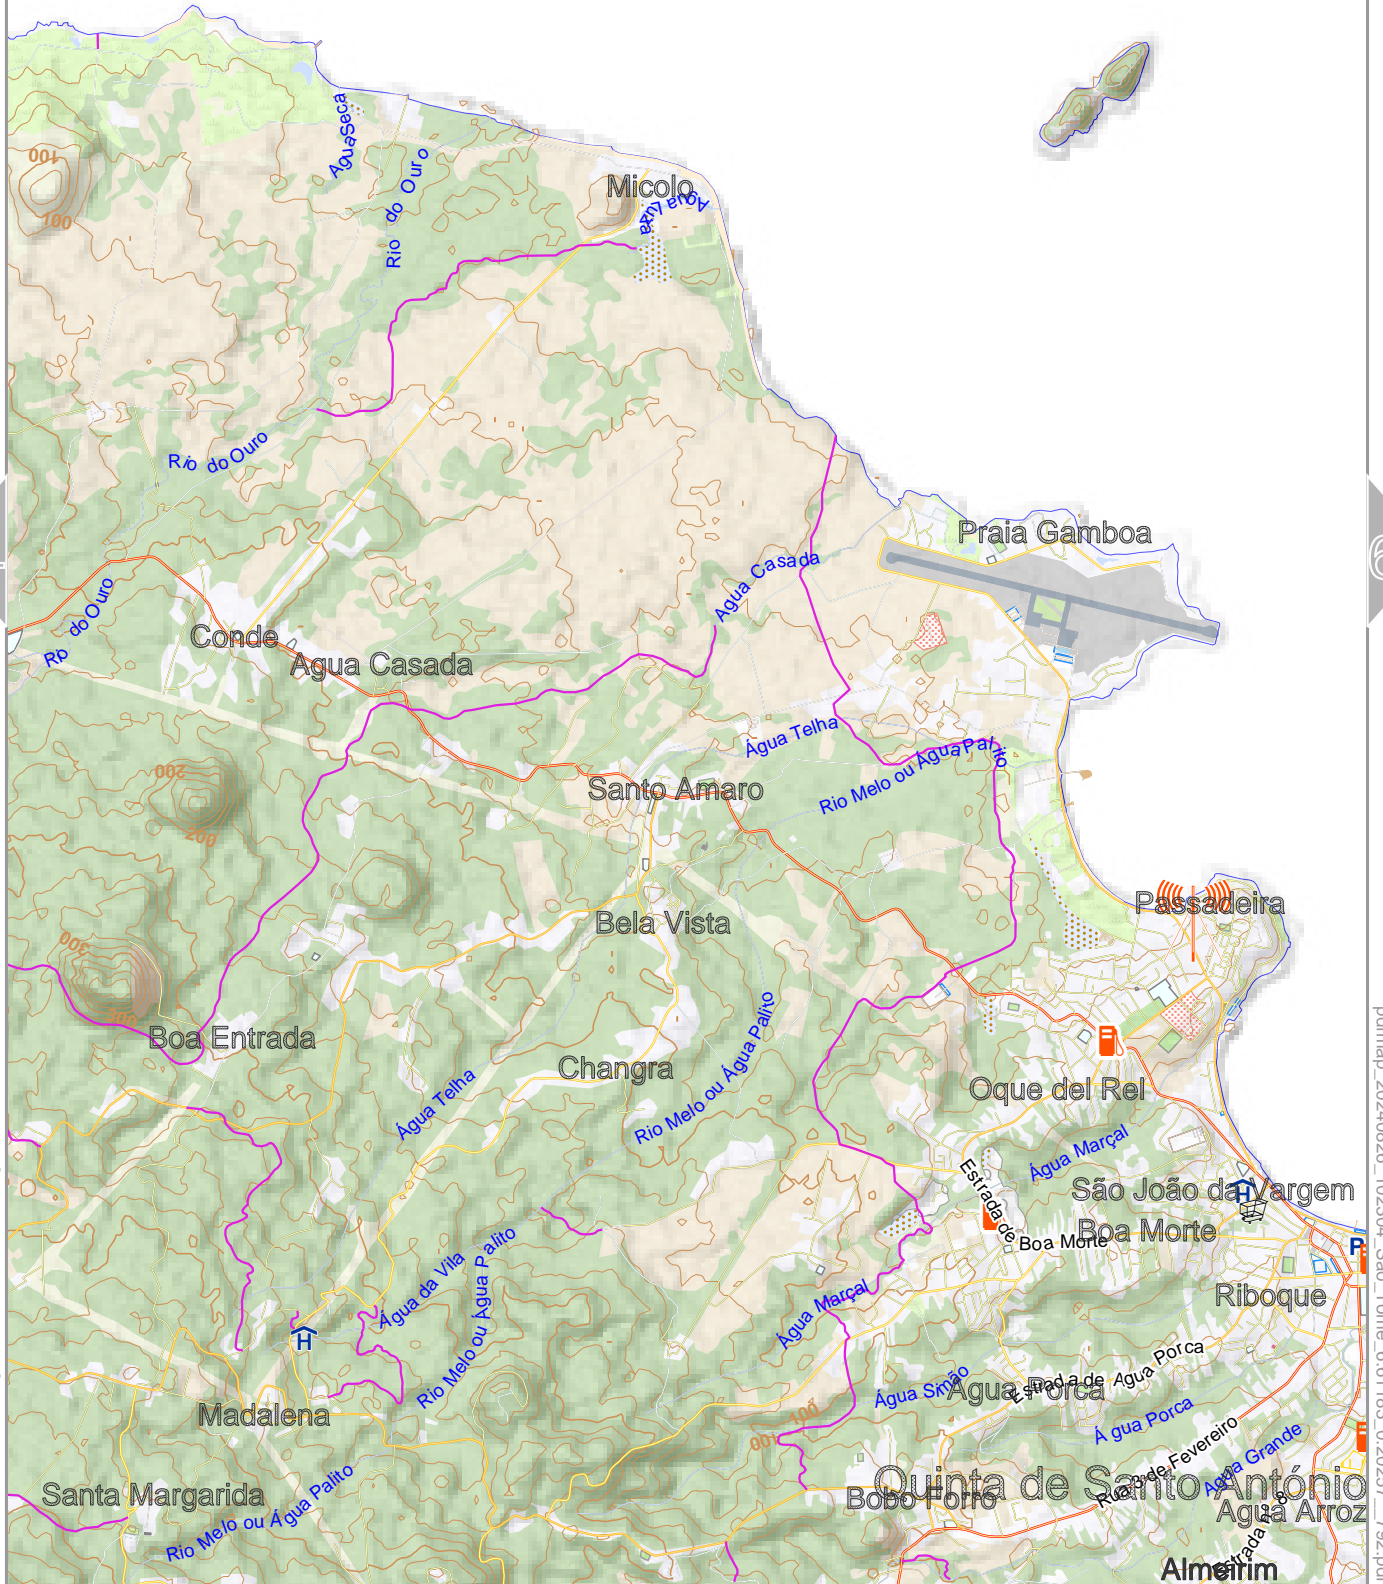

# Sao Tomé

Map data © OpenStreetMap contributors

lon 6.50179 lat 0.43952

[lon 6.42094 lat 0.31878 [nom. scale = 1 / 50000 ]

pdfmap\_20240826\_102304\_Sao\_Tome\_6.61183\_0.20257\_792.pdf

0 1000 m 2000 m

Contour interval = 20m

Map data © OpenStreetMap contributors

lon 6.73086 lat 0.43952

lon 6.65001 lat 0.31878 [nom. scale = 1 / 50000]

pdfmap\_20240826\_102304\_Sao\_Tome\_6.61183\_0.20257\_792.pdf

0 1000 m 2000 m

Contour interval = 20m

# Sao Tomé

Map data © OpenStreetMap contributors

lon 6.80722 lat 0.43952

[ lon 6.72637 lat 0.31878 [ nom. scale = 1 / 50000 ]

pdfmap\_20240826\_102304\_Sao\_Tome\_6.61183\_0.20257\_792.pdf

Map data © OpenStreetMap contributors

# Sao Tomé

Map data © OpenStreetMap contributors

lon 6.57814 lat 0.20709

lon 6.49729 lat 0.08636 [ nom. scale = 1 / 50000 ]

pdfmap\_20240826\_102304\_Sao\_Tome\_6.61183\_0.20257\_792.pdf

0 1000 m 2000 m

Contour interval = 20m