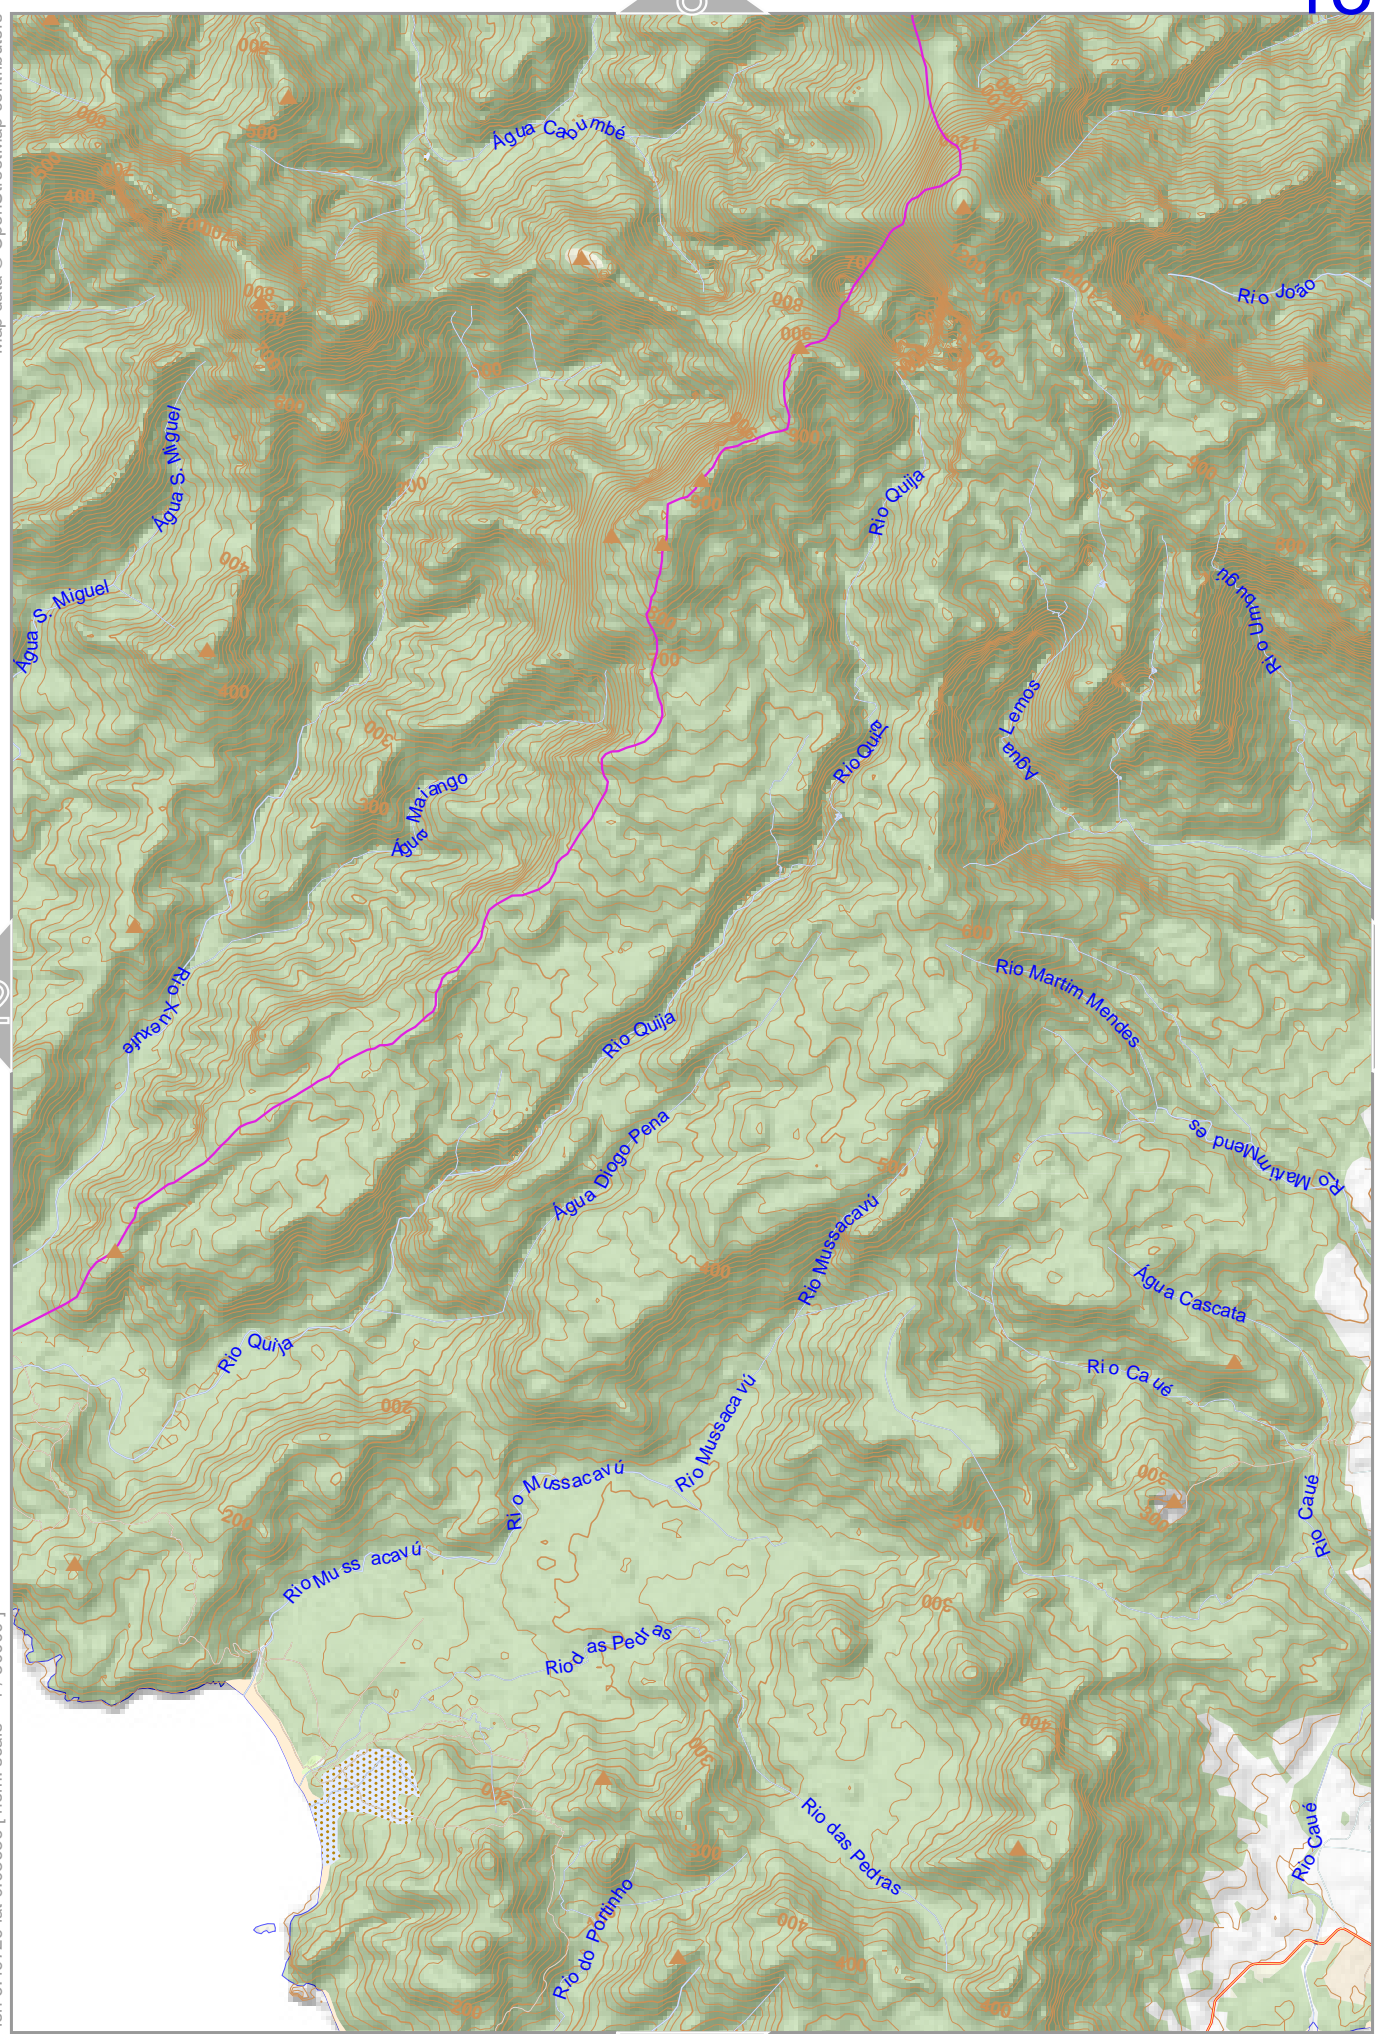

# Sao Tomé

Map data © OpenStreetMap contributors

lon 6.50179 lat 0.20709

[lon 6.42094 lat 0.08636 | nom. scale = 1 / 50000 ]

pdfmap\_20240826\_102304\_Sao\_Tome\_6.61183\_0.20257\_792.pdf

0 1000 m 2000 m

Contour interval = 20m

# Sao Tomé

Map data © OpenStreetMap contributors

lon 6.57814 lat 0.20709

lon 6.49729 lat 0.08636 [ nom. scale = 1 / 50000 ]

pdfmap\_20240826\_102304\_Sao\_Tome\_6.61183\_0.20257\_792.pdf

0 1000 m 2000 m

Contour interval = 20m

Contour interval = 20m

20

Map data © OpenStreetMap contributors

lon 6.80722 lat 0.20709

15

[lon 6.72637 lat 0.08636 [nom. scale = 1 / 50000 ]

pdfmap\_20240826\_102304\_Sao\_Tome\_6.61183\_0.20257\_792.pdf

0 1000 m 2000 m

Contour interval = 20m

21

Map data © OpenStreetMap contributors

lon 6.50179 lat 0.09088

[lon 6.42094 lat -0.02985 [ nom. scale = 1 / 500000 ]

pdfmap\_20240826\_102304\_Sao\_Tome\_6.61183\_0.20257\_792.pdf

0 1000 m 2000 m