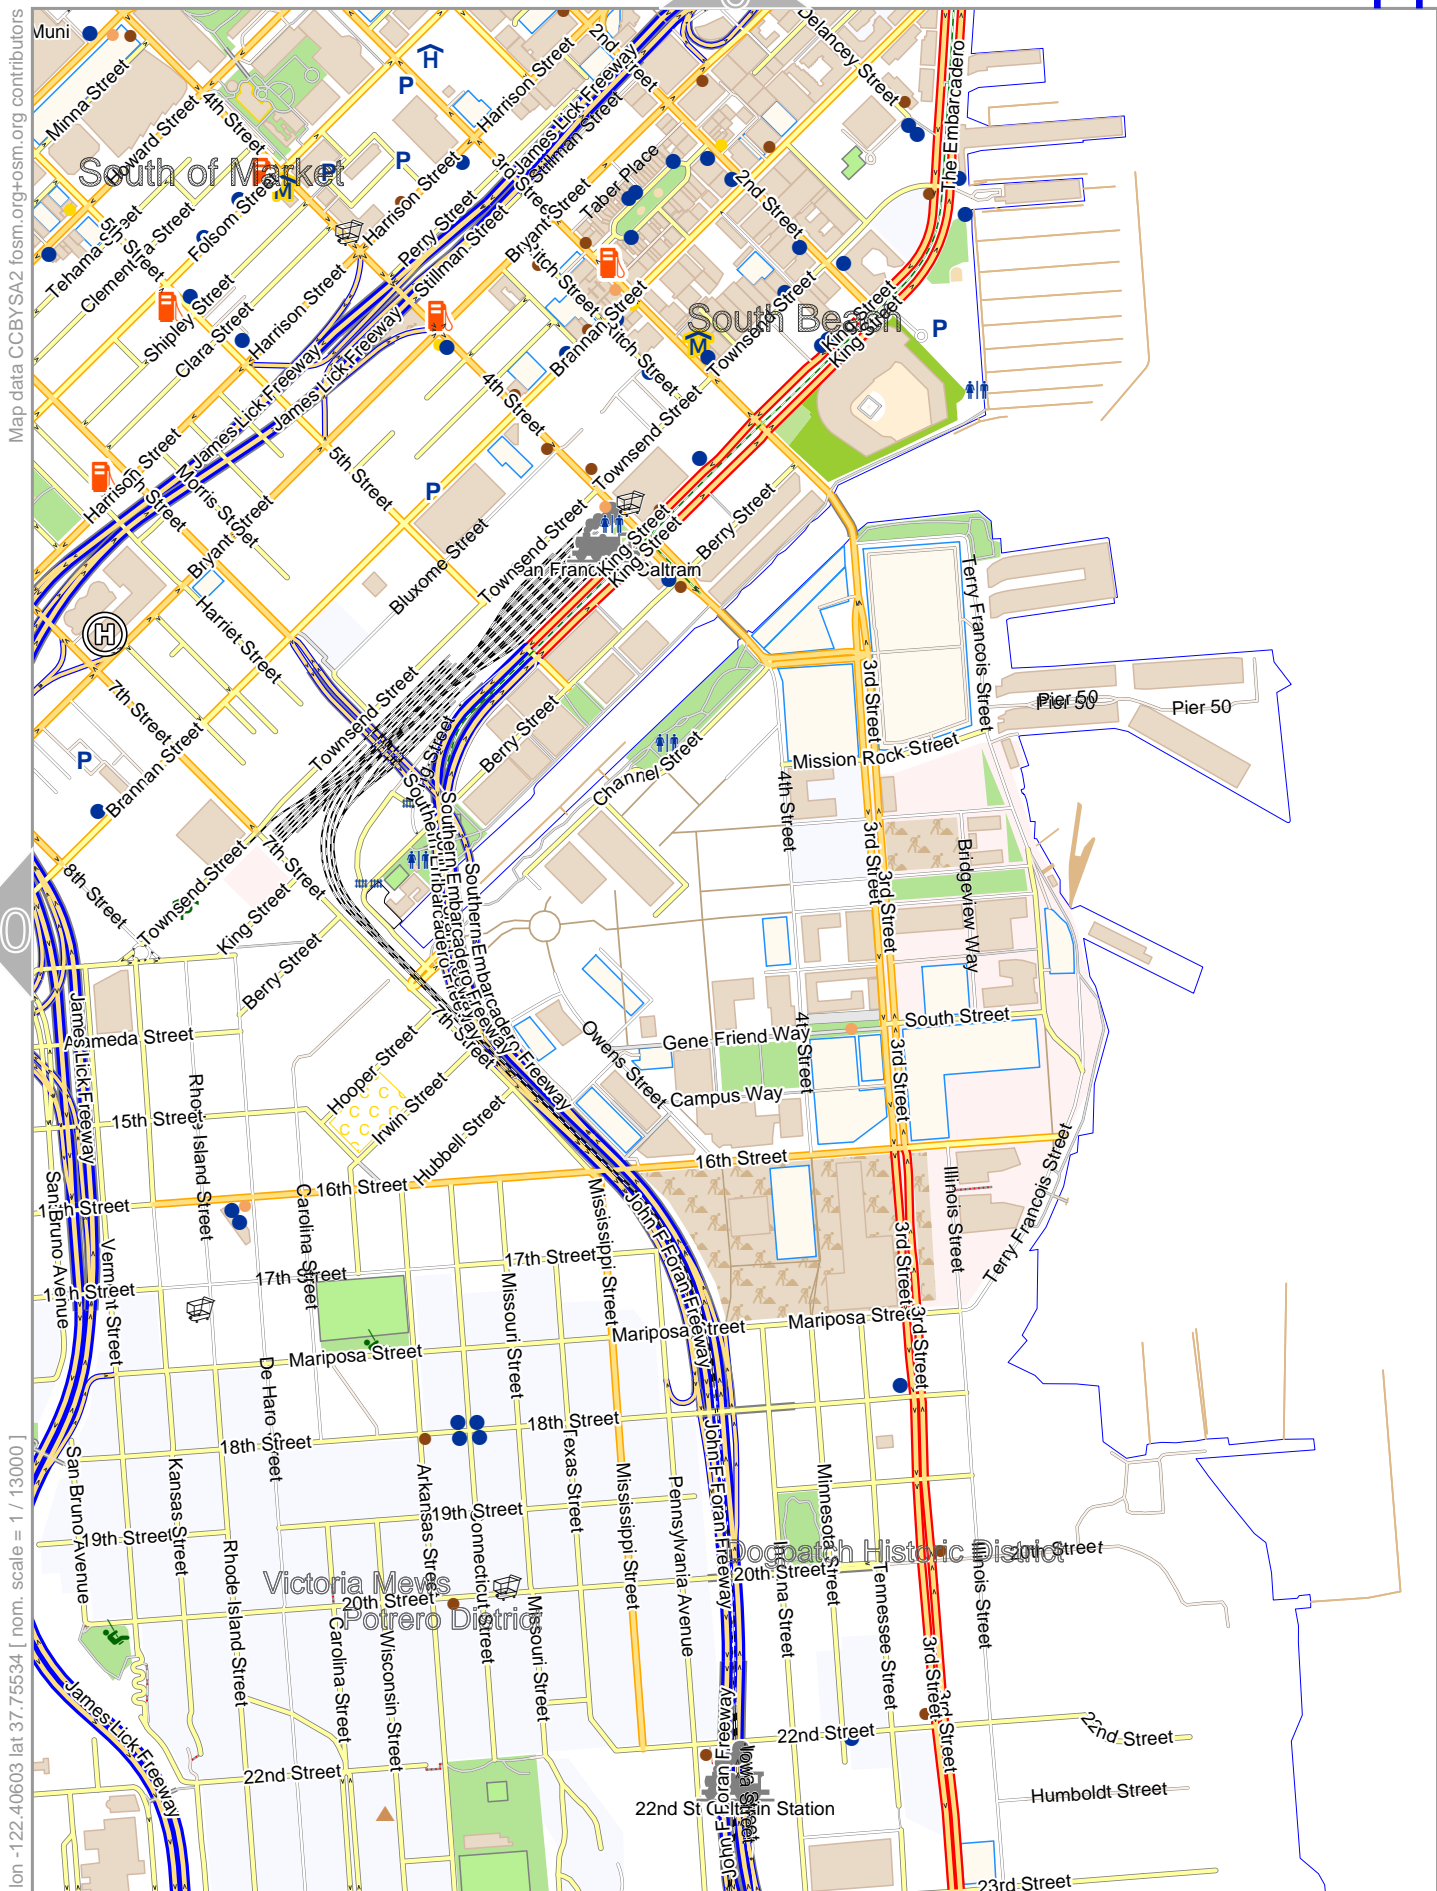

SF 13000 5by4 Letter

Map data CC BY SA 2 f osm.org osm.org contributors

lon -122.37860 lat 37.78456

pdfmap_20240820_191534_SF_13000_5by4_Letter_-122.44_37.7553_980.pdf

lon -122.40603 lat 37.75534 [nom. scale = 1 / 130000

0 100 m 600 m

16