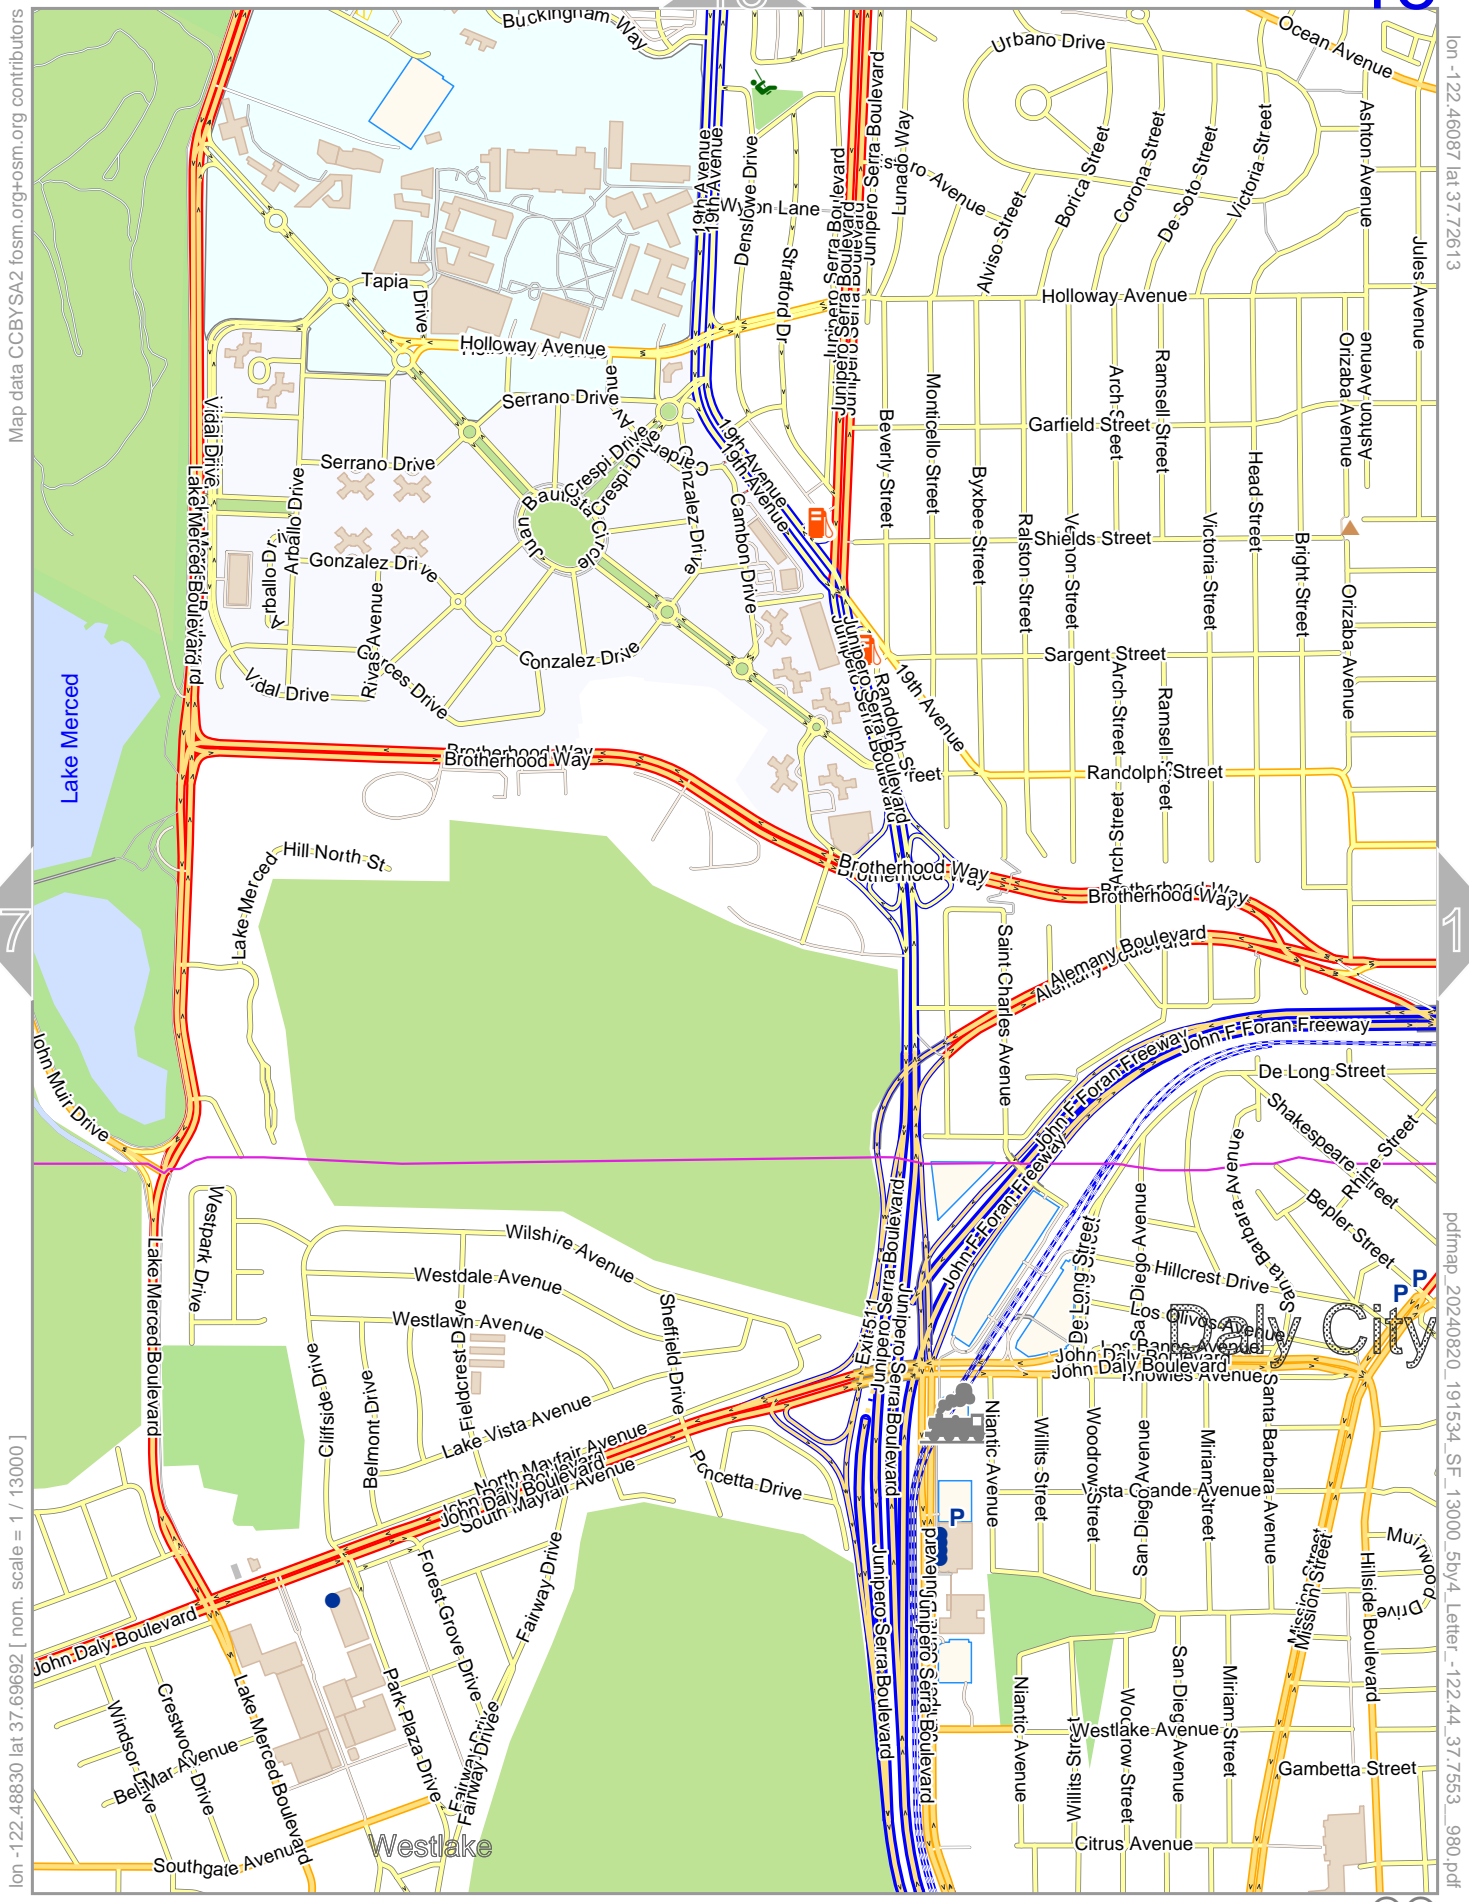

pdfmap_20240820_191534_SF_13000_5by4_Letter_-122.44_37.7553_980.pdf

0 100 m 600 m

20

16

Map data CC BY SA 2 f osm.org osm.org contributors

lon -122.40603 lat 37.72613 [nom. scale = 1 / 13000]

pdfmap_20240820_191534_SF_13000_5by4_Letter_-122.44_37.7553_980.pdf