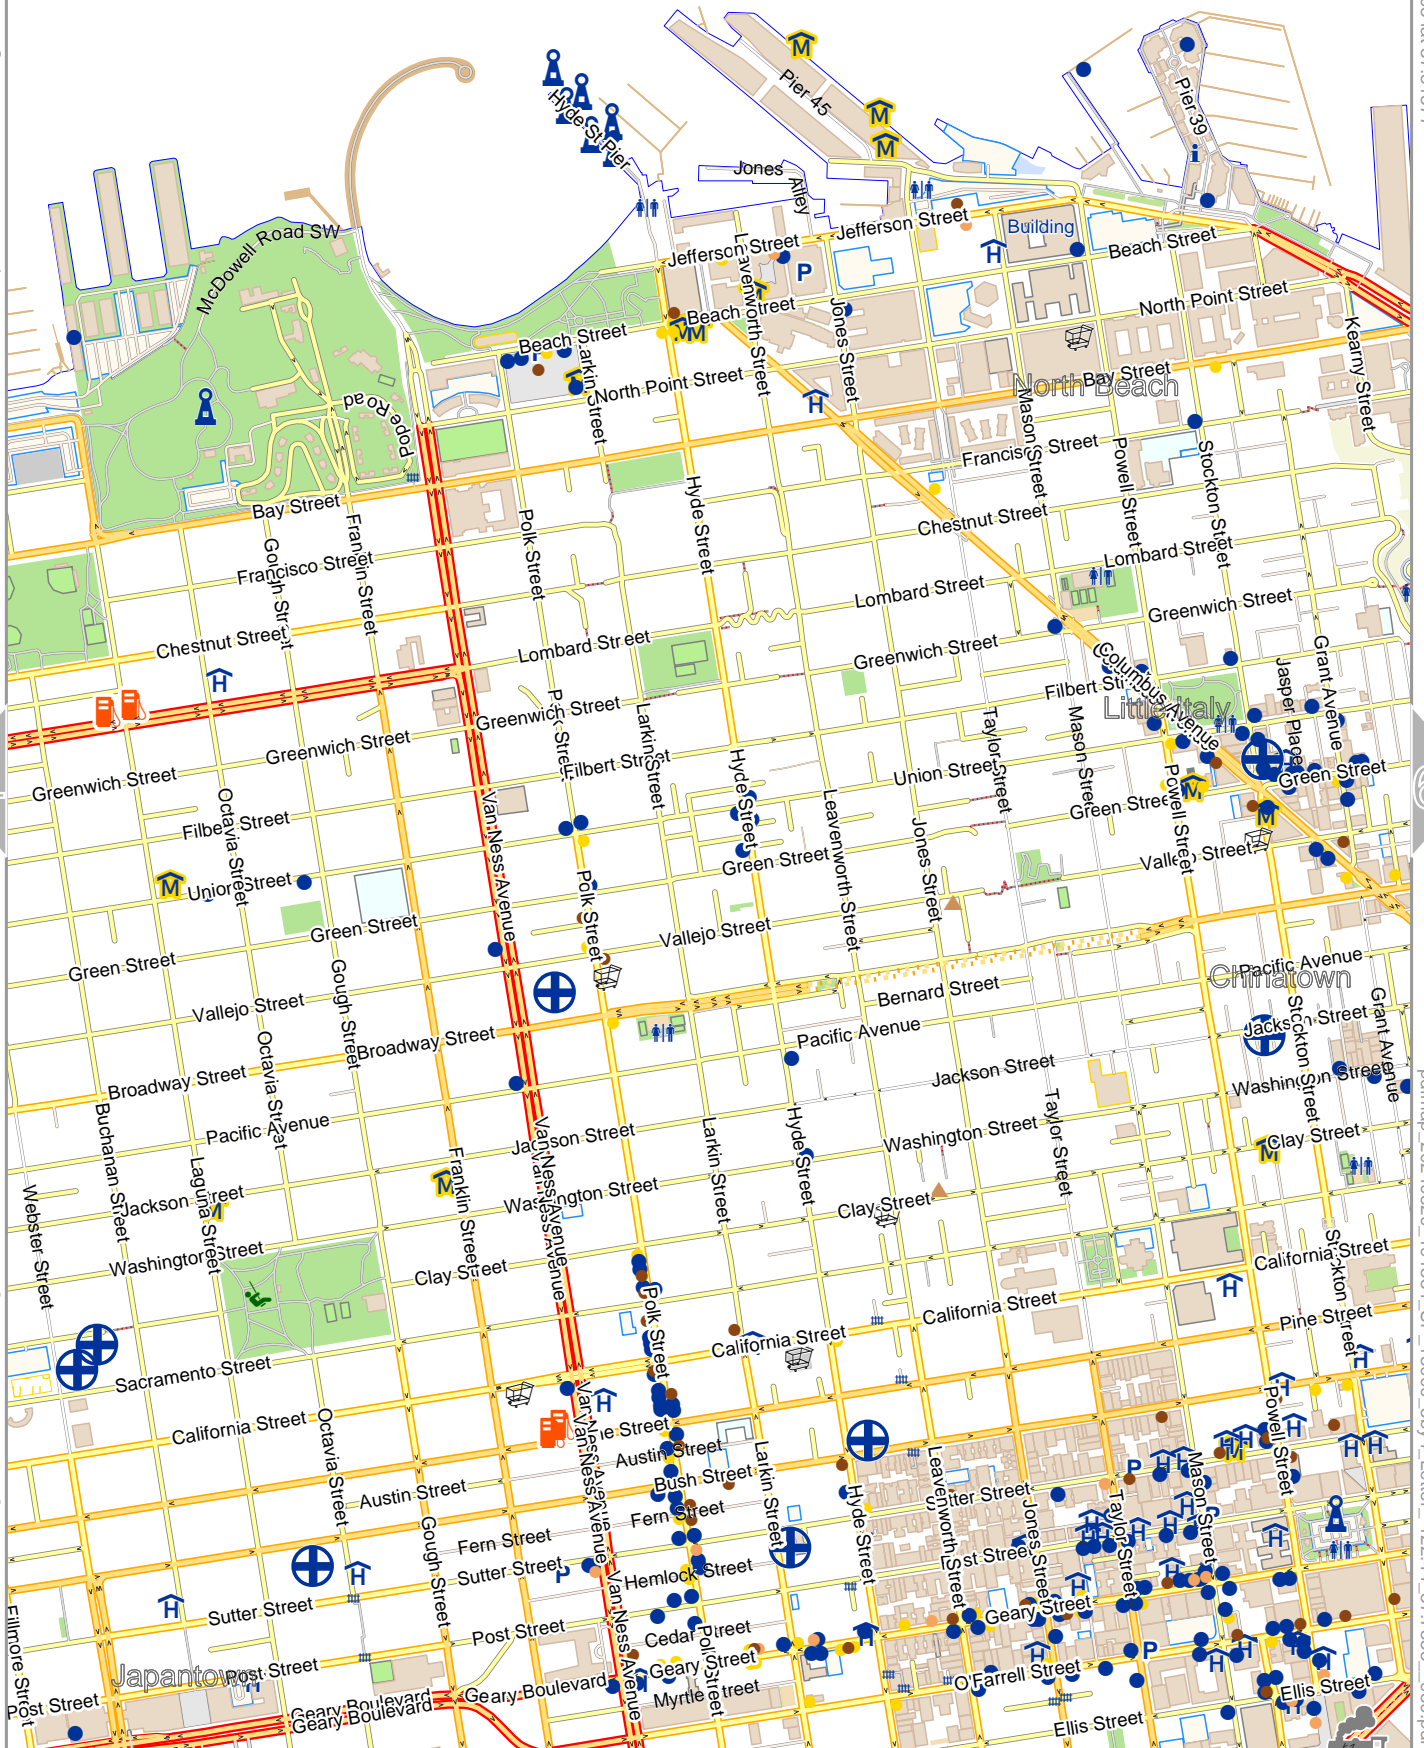

Map data © OpenStreetMap contributors

lon -122.48830 lat 37.81377

lon -122.51572 lat 37.78456 [nom. scale = 1 / 13000]

pdfmap_20240820_191534_SF_13000_5by4_Letter_-122.44_37.7553_980.pdf

0 100 m 600 m

Map data CC BY SA 2 fosm.org+osm.org contributors

lon -122.46087 lat 37.81377

[nom. scale = 1 / 130000 lon -122.48830 lat 37.78456]

pdfmap_20240820_191534_SF_13000_5by4_Letter_-122.44_37.7553_980.pdf

2

4

0 100 m 600 m

Map data CC BY SA 2 f osm.org osm.org contributors

lon -122.40603 lat 37.81377

[lon -122.43345 lat 37.78456] nom. scale = 1 / 13000

pdfmap_20240820_191534_SF_13000_5by4_Letter_-122.44_37.7553_980.pdf

Map data CC BY SA 2 f osm.org+osm.org contributors

lon -122.37860 lat 37.81377

lon -122.40603 lat 37.78456 [nom. scale = 1 / 13000]

pdfmap_20240820_191534_SF_13000_5by4_Letter_-122.44_37.7553_980.pdf

0 100 m 600 m

Map data CC BY SA 2 f osm.org + osm.org contributors

lon -122.48930 lat 37.78456