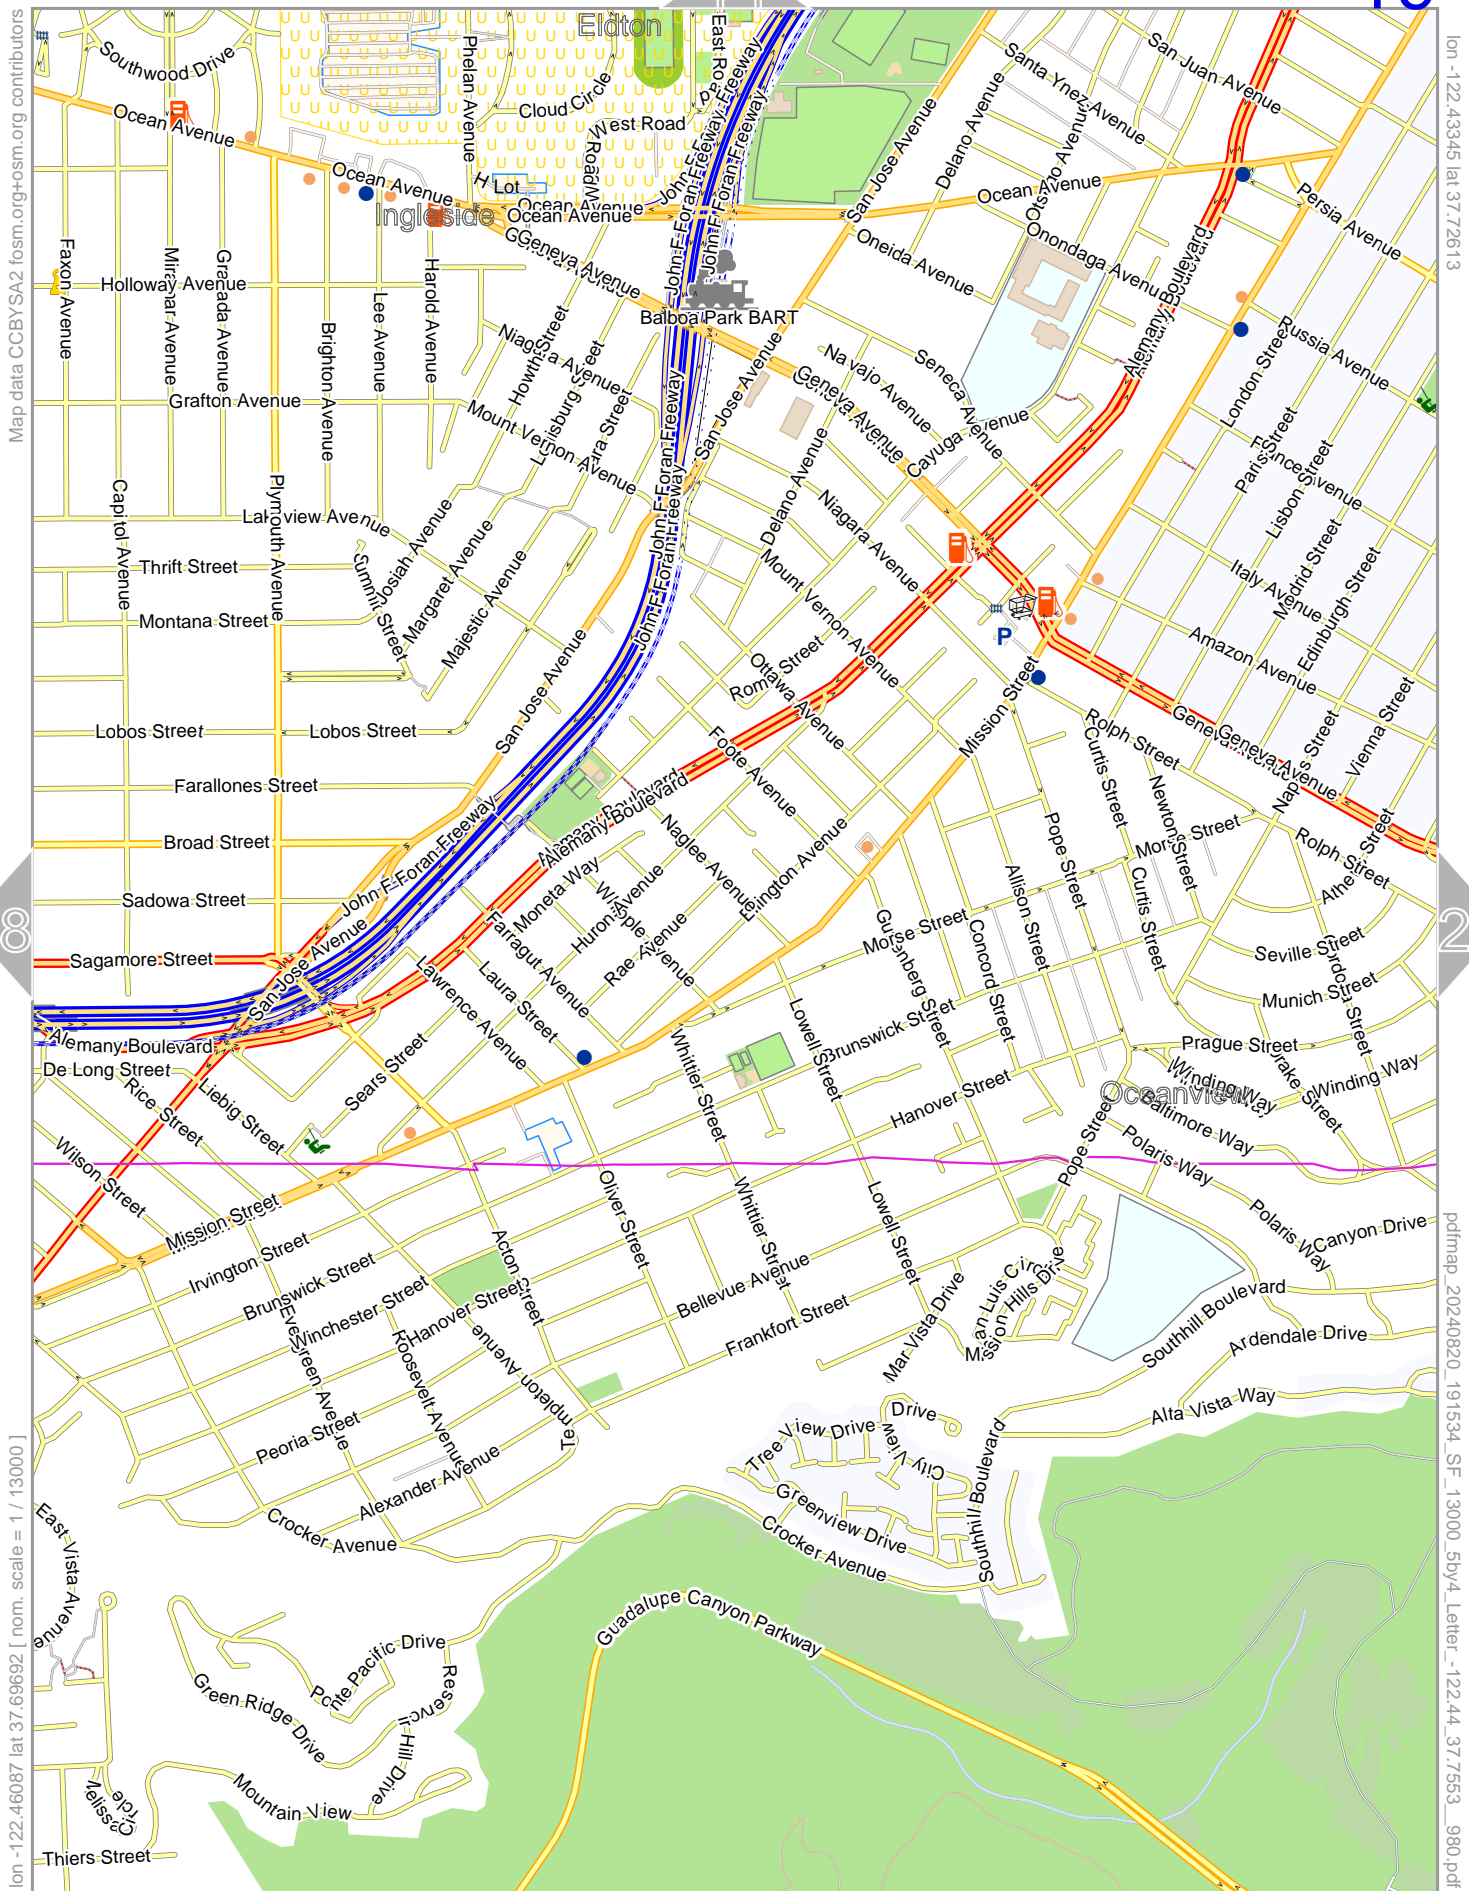

pdfmap_20240820_191534_SF_13000_5by4_Letter_-122.44_37.7553_980.pdf

0 100 m 600 m

20

16

Map data CC BY SA 2 f osm.org osm.org contributors

lon -122.40603 lat 37.72613 [nom. scale = 1 / 13000]

pdfmap_20240820_191534_SF_13000_5by4_Letter_-122.44_37.7553_980.pdf

Map data CC BY SA 2 fosm.org-osm.org contributors

lon -122.48087 lat 37.72613

pdfmap_20240820_191534_SF_13000_5by4_Letter_-122.44_37.7553_980.pdf

lon -122.48830 lat 37.69692 [nom. scale = 1 / 130000

0 100 m 600 m