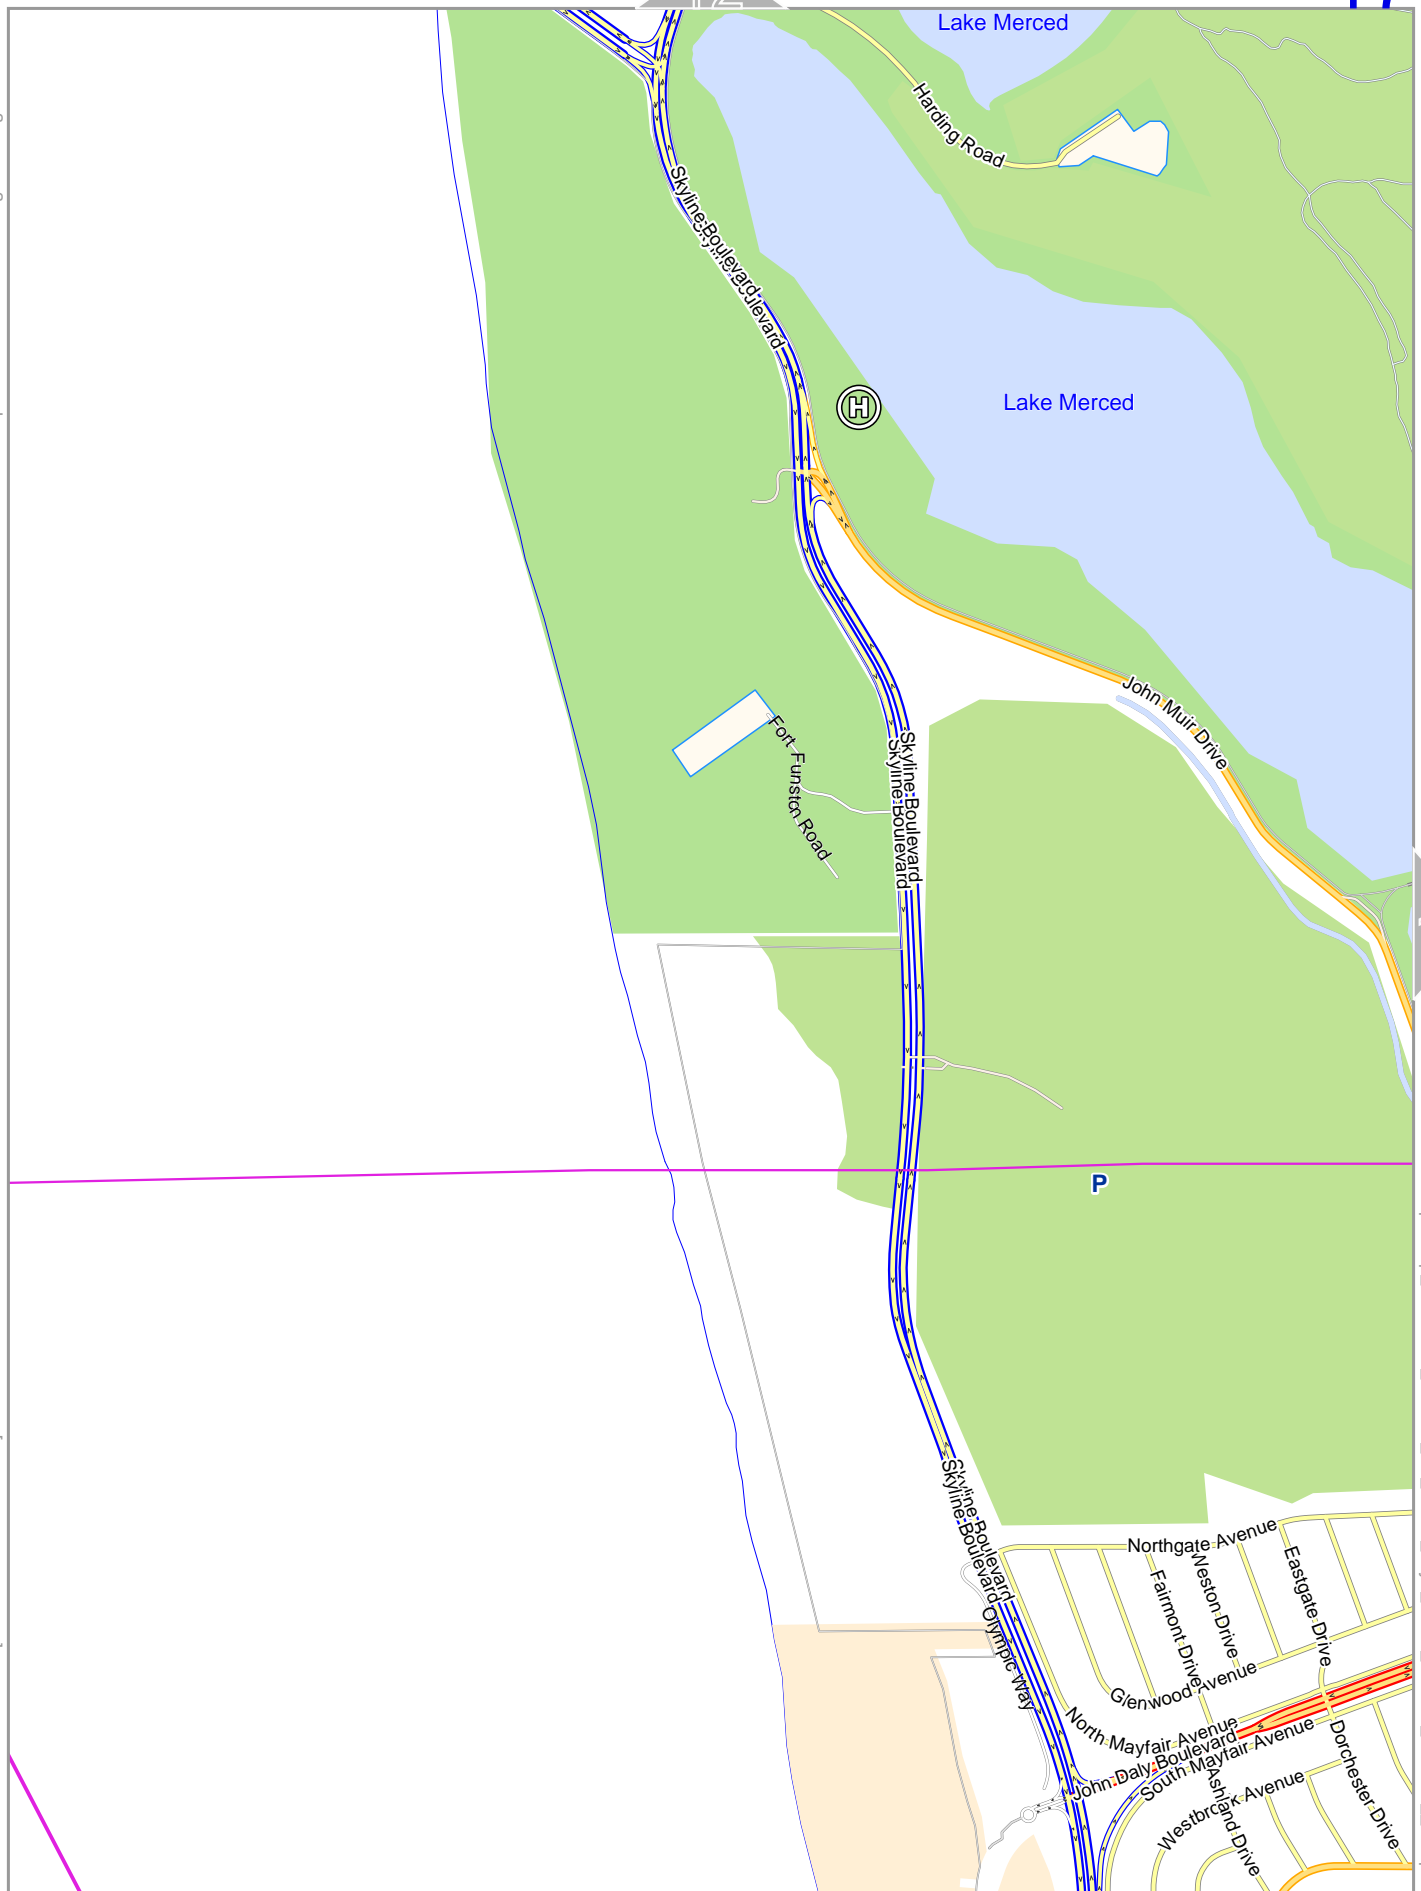

pdfmap_20240820_191534_SF_13000_5by4_Letter_-122.44_37.7553_980.pdf

0 100 m 600 m

20

16

Map data CC BY SA 2 f osm.org osm.org contributors

lon -122.40603 lat 37.72613 [nom. scale = 1 / 13000]

pdfmap_20240820_191534_SF_13000_5by4_Letter_-122.44_37.7553_980.pdf

Map data CC BY SA 2 fosm.org-osm.org contributors

lon -122.48087 lat 37.72613

pdfmap_20240820_191534_SF_13000_5by4_Letter_-122.44_37.7553_980.pdf

lon -122.48830 lat 37.69692 [nom. scale = 1 / 130000

0 100 m 600 m