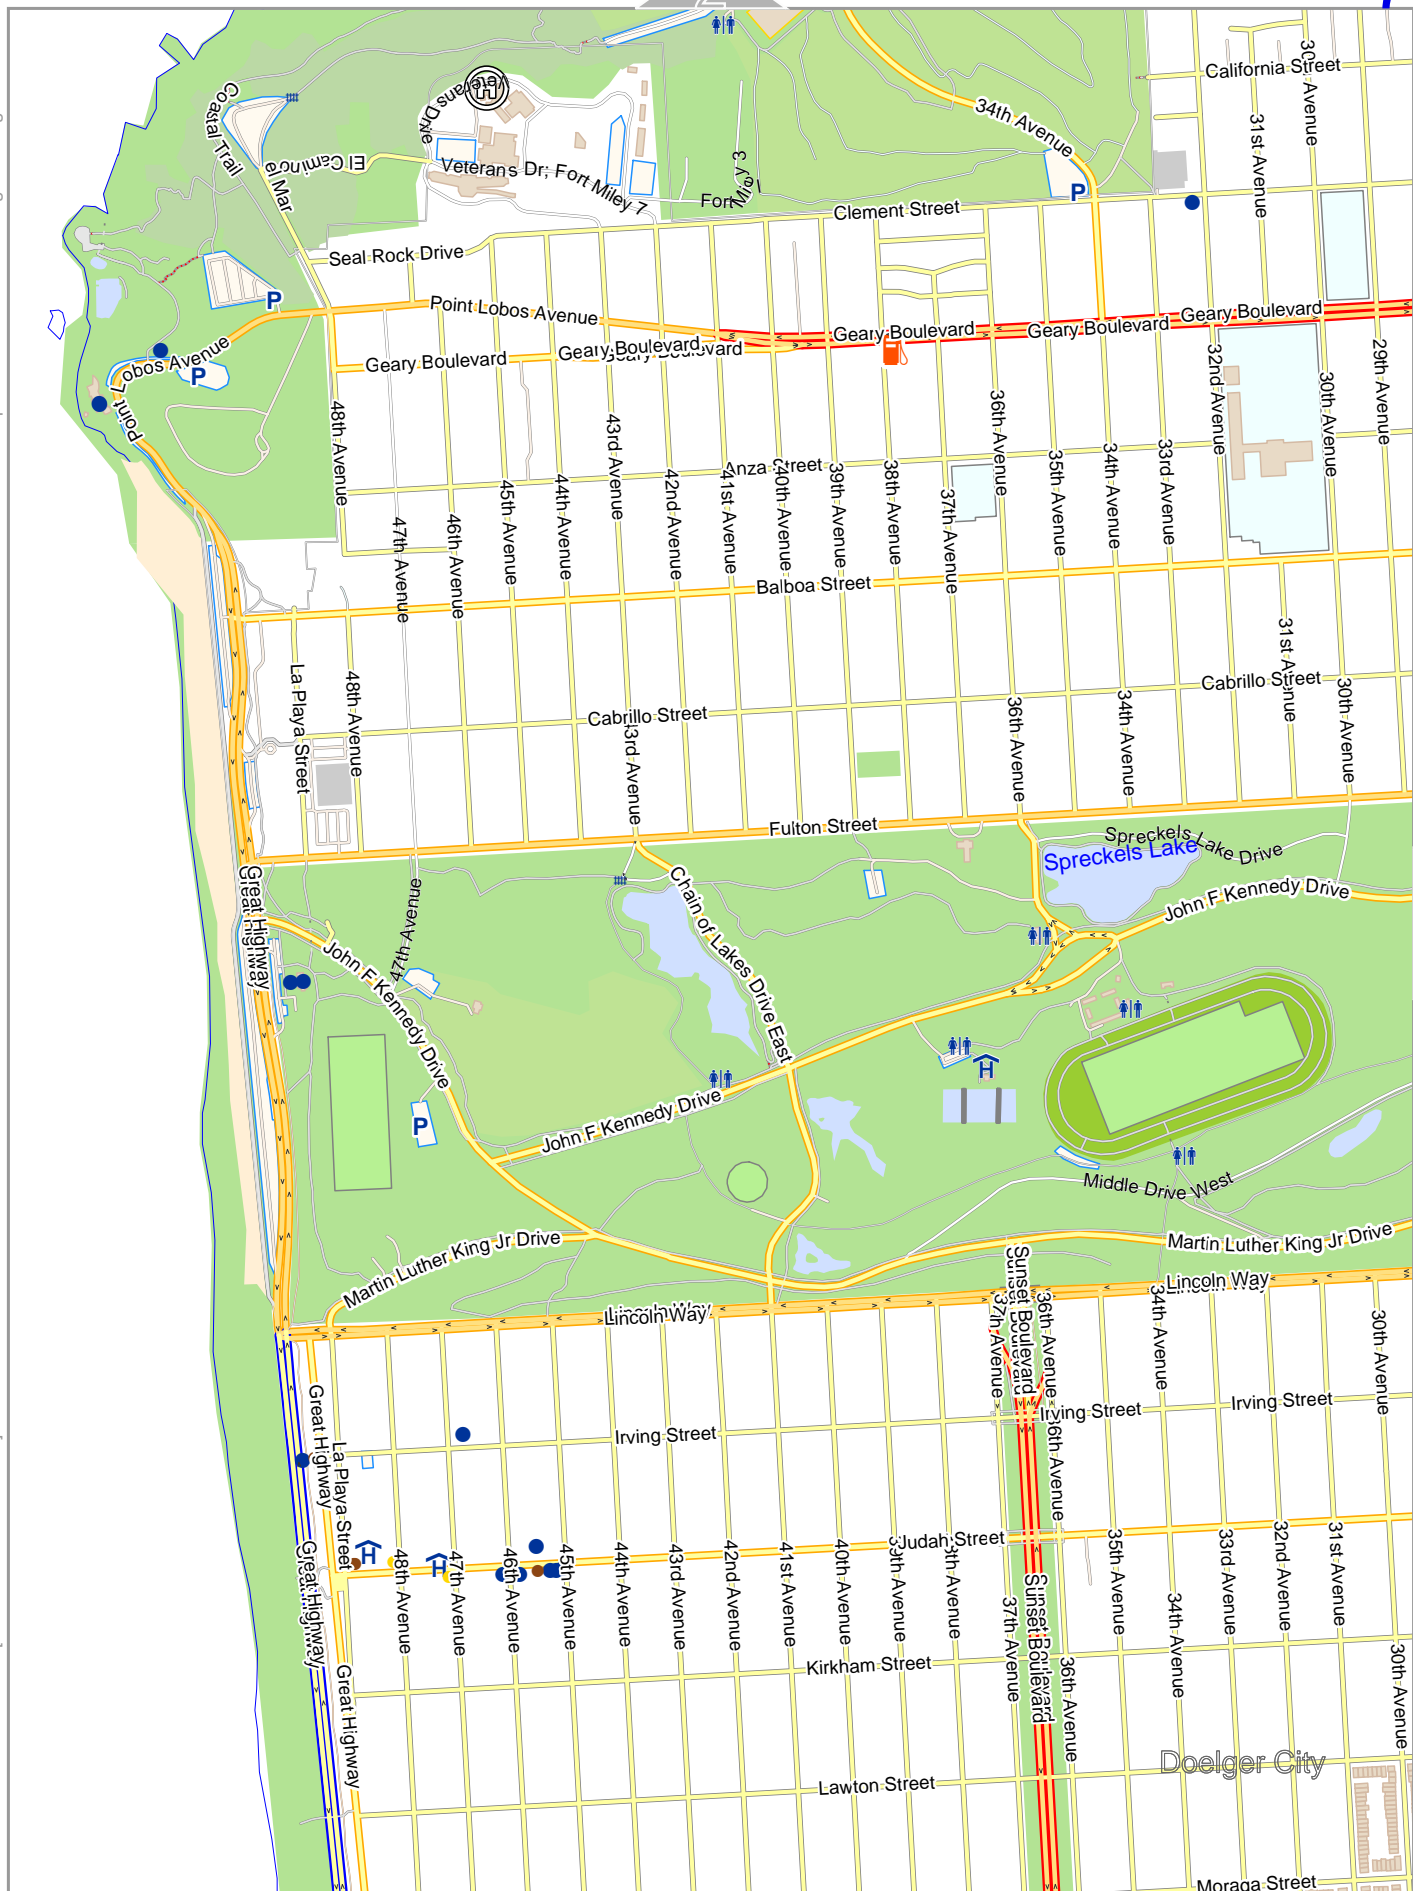

Map data © OpenStreetMap contributors

lon -122.48830 lat 37.81377

lon -122.51572 lat 37.78456 [nom. scale = 1 / 13000]

pdfmap_20240820_191534_SF_13000_5by4_Letter_-122.44_37.7553_980.pdf

0 100 m 600 m

Map data CC BY SA 2 fosm.org+osm.org contributors

lon -122.40603 lat 37.81377

[lon -122.43345 lat 37.78456] nom. scale = 1 / 13000

pdfmap_20240820_191534_SF_13000_5by4_Letter_-122.44_37.7553_980.pdf

Map data CC BY SA 2 f osm.org+osm.org contributors

lon -122.37860 lat 37.81377

lon -122.40603 lat 37.78456 [nom. scale = 1 / 13000]

pdfmap_20240820_191534_SF_13000_5by4_Letter_-122.44_37.7553_980.pdf

0 100 m 600 m

Map data CC BY SA 2 f osm.org + osm.org contributors

lon -122.48930 lat 37.78456