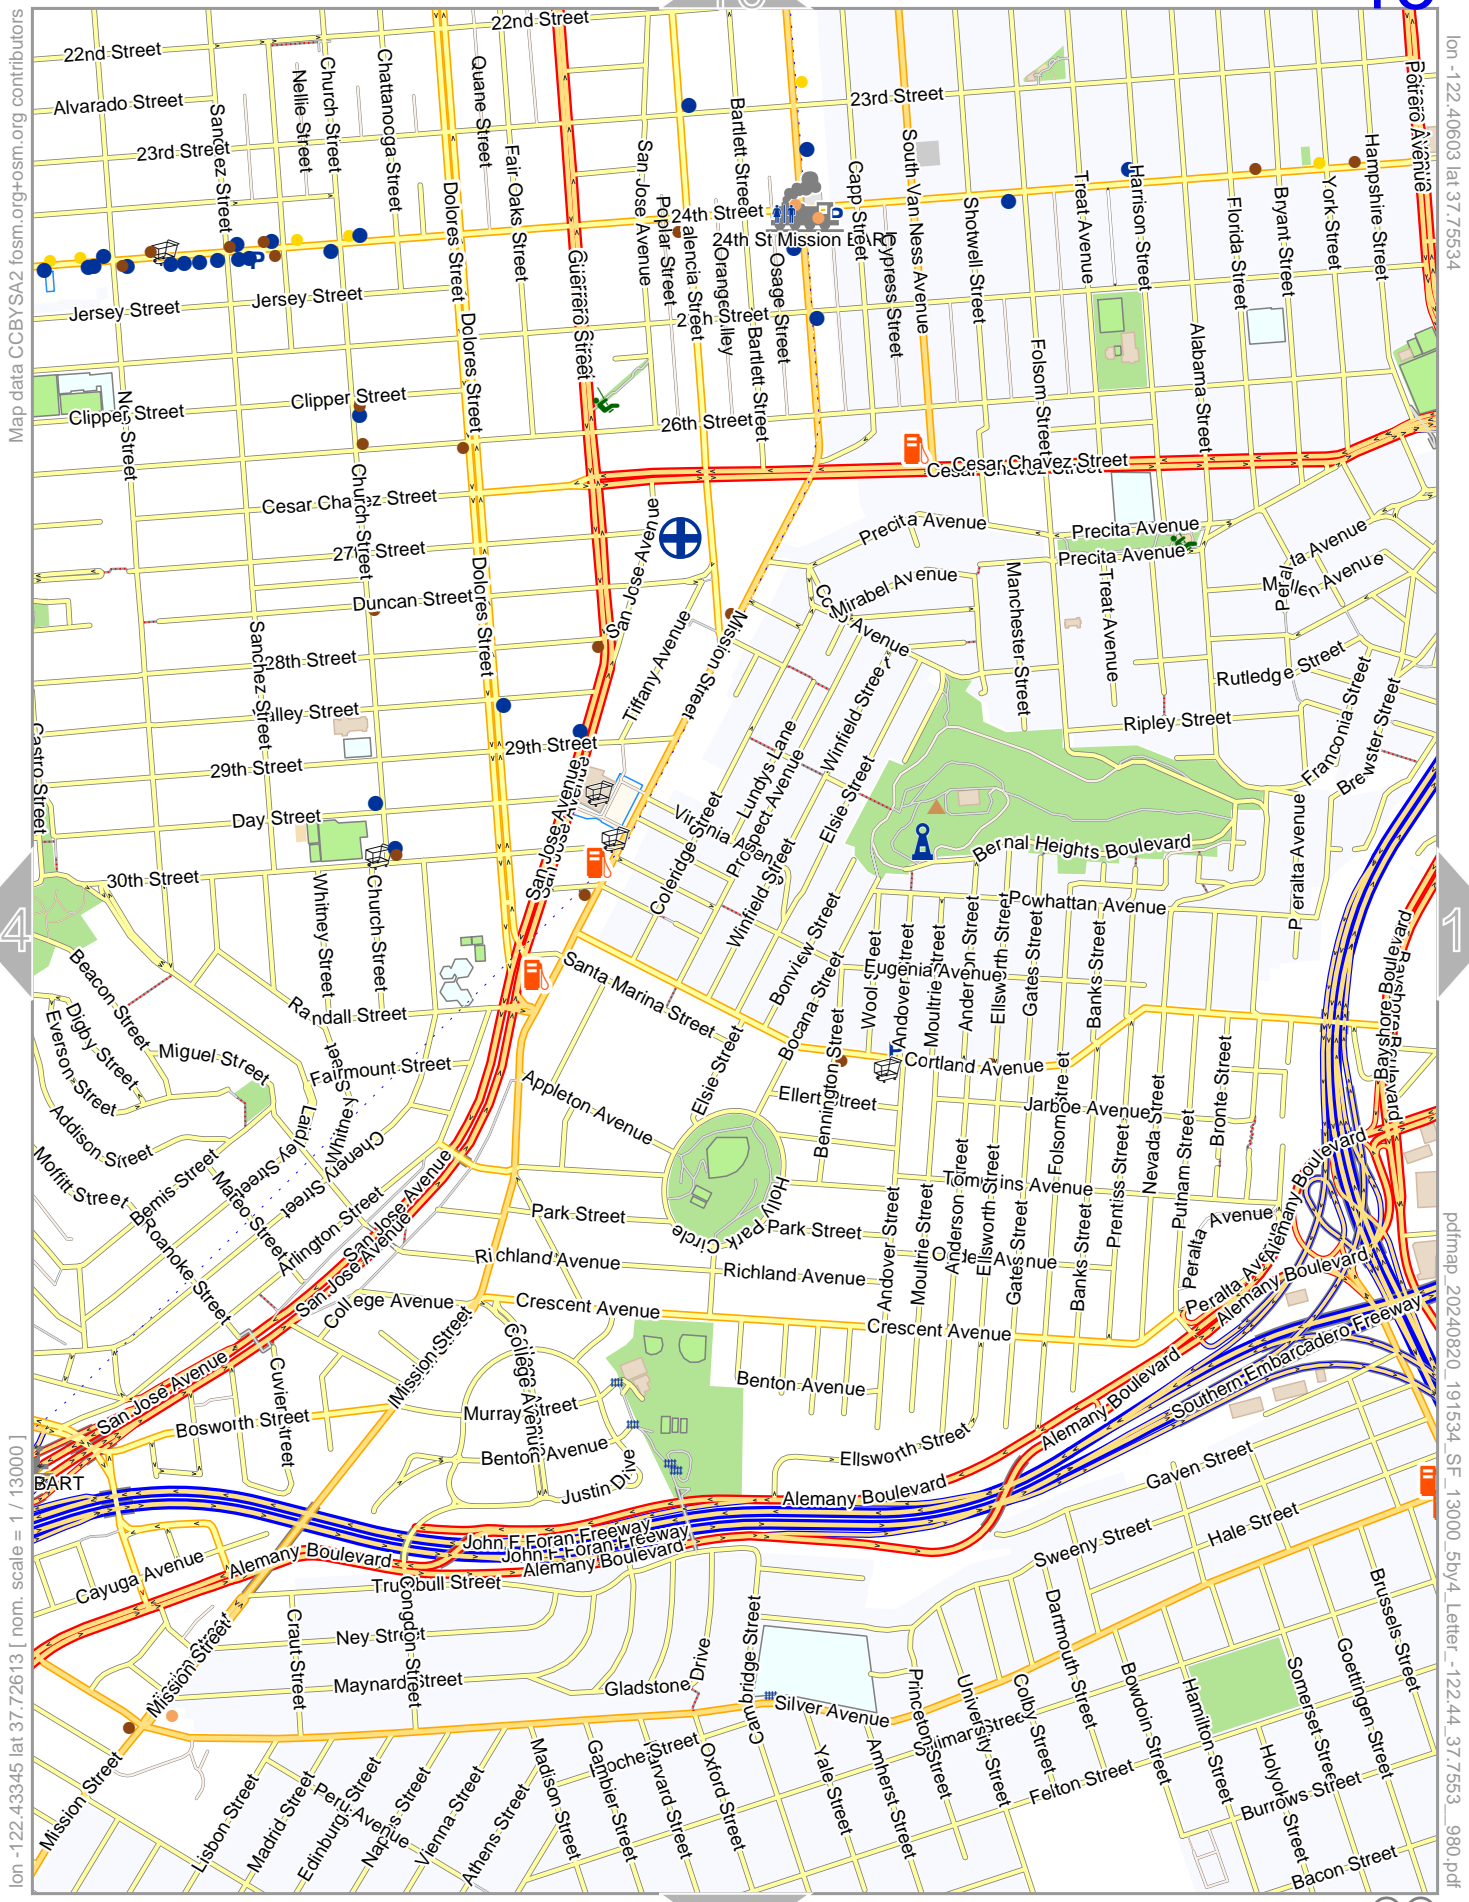

pdfmap_20240820_191534_SF_13000_5by4_Letter_-122.44_37.7553_980.pdf

0 100 m 600 m

SF 13000 5by4 Letter

15

10

lon -122.40603 lat 37.75534

Map data CC BY SA 2.0 f osm.org osm contributors

lon -122.43345 lat 37.72613 [nom. scale = 1 / 130000