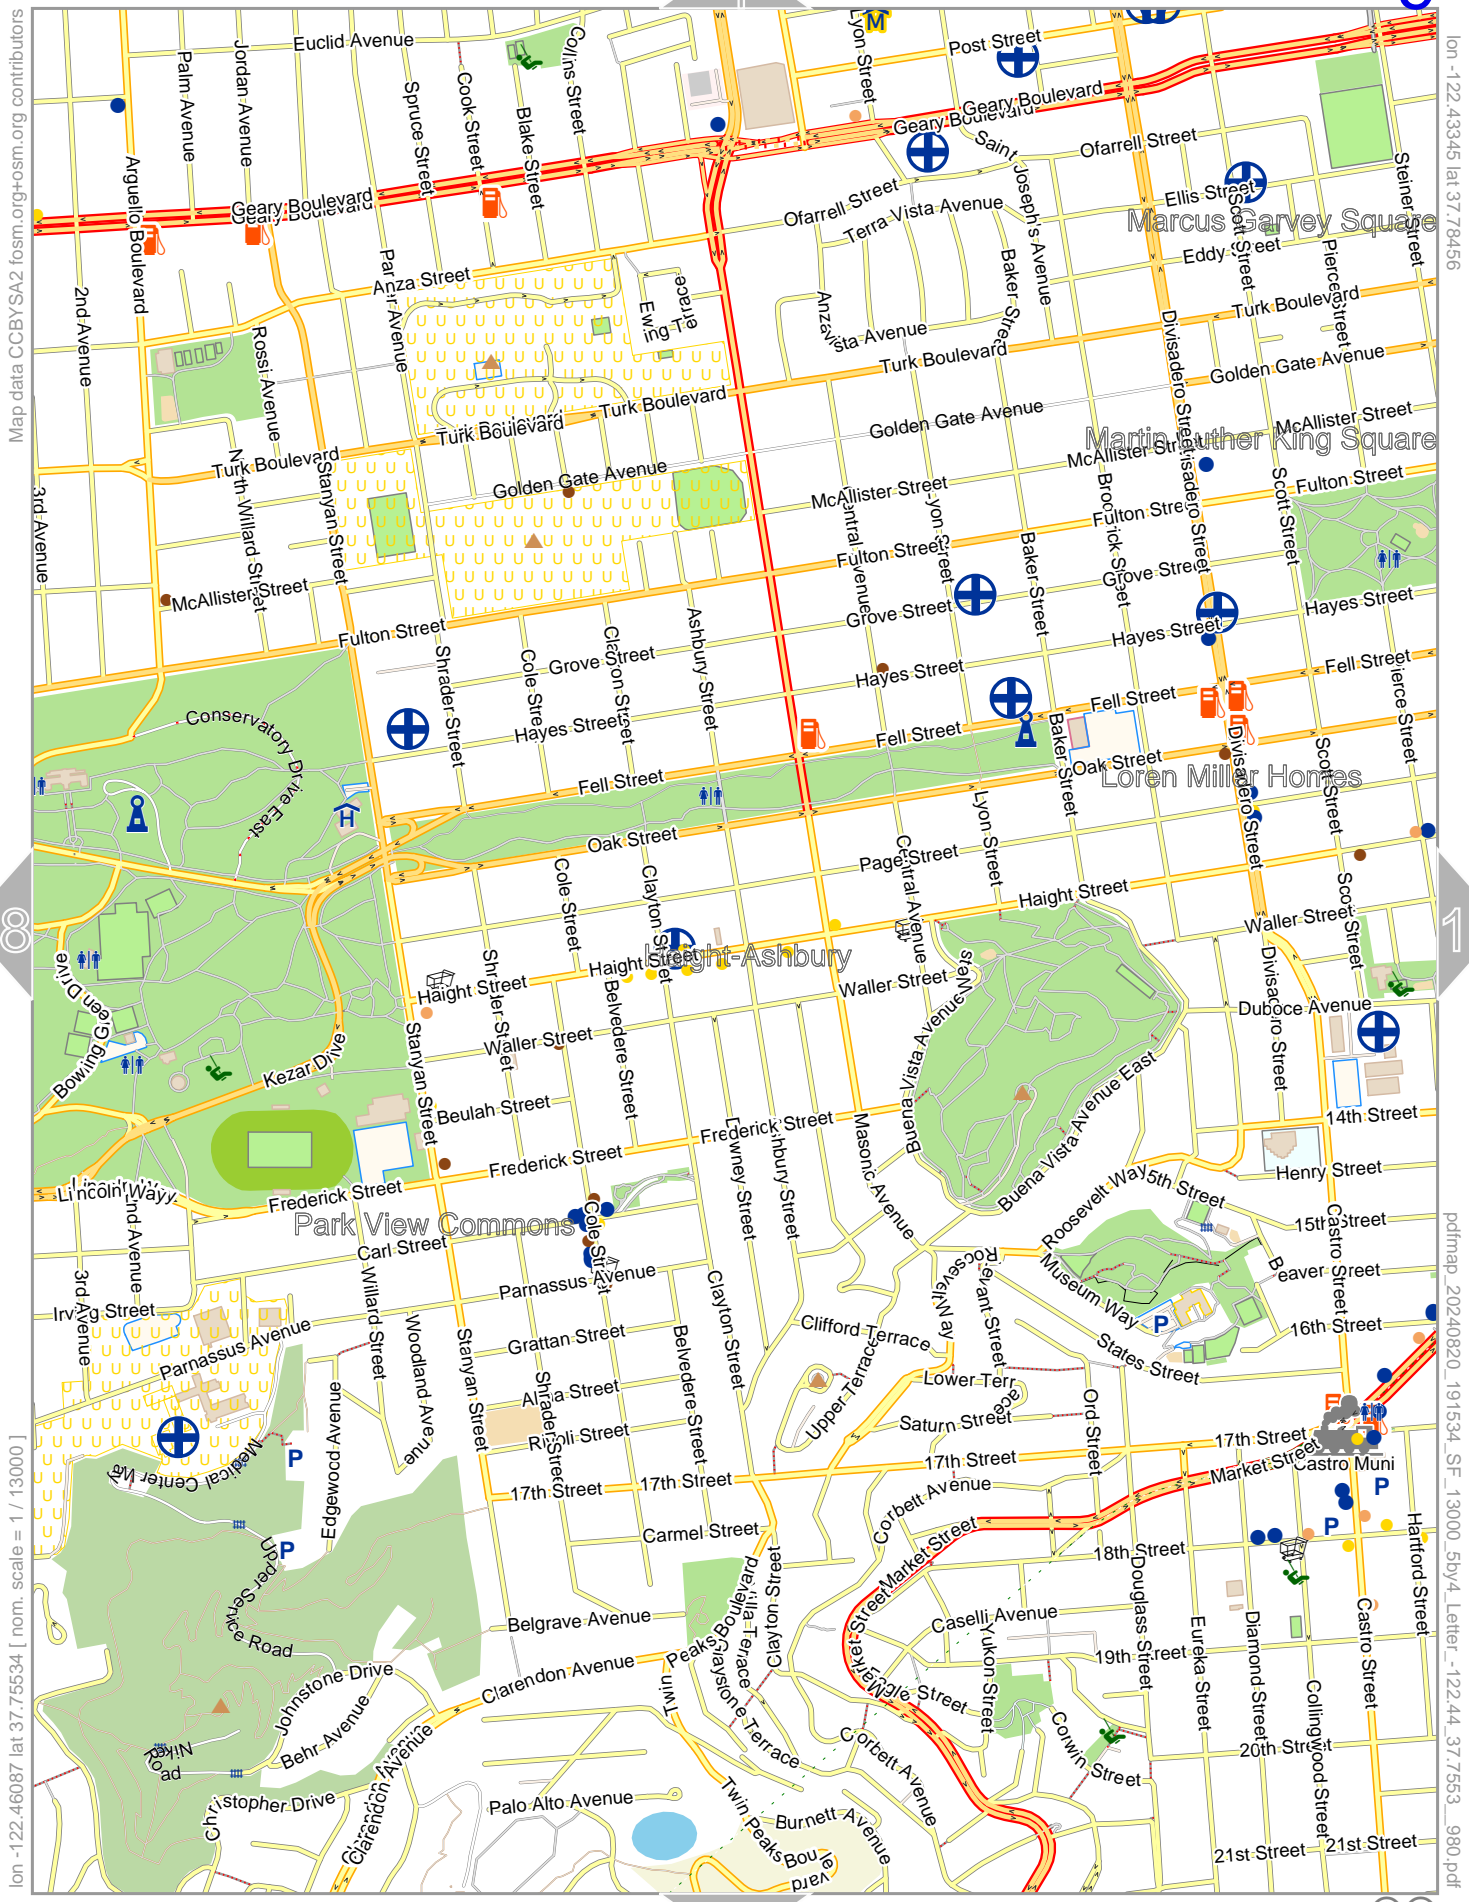

SF 13000 5by4 Letter

Map data CC BY SA 2 fosm.org-osm.org contributors

lon -122.43345 lat 37.78456

[nom. scale = 1 / 13000 lon -122.46087 lat 37.75534]

pdfmap_20240820_191534_SF_13000_5by4_Letter_-122.44_37.7553_980.pdf

0 100 m 600 m