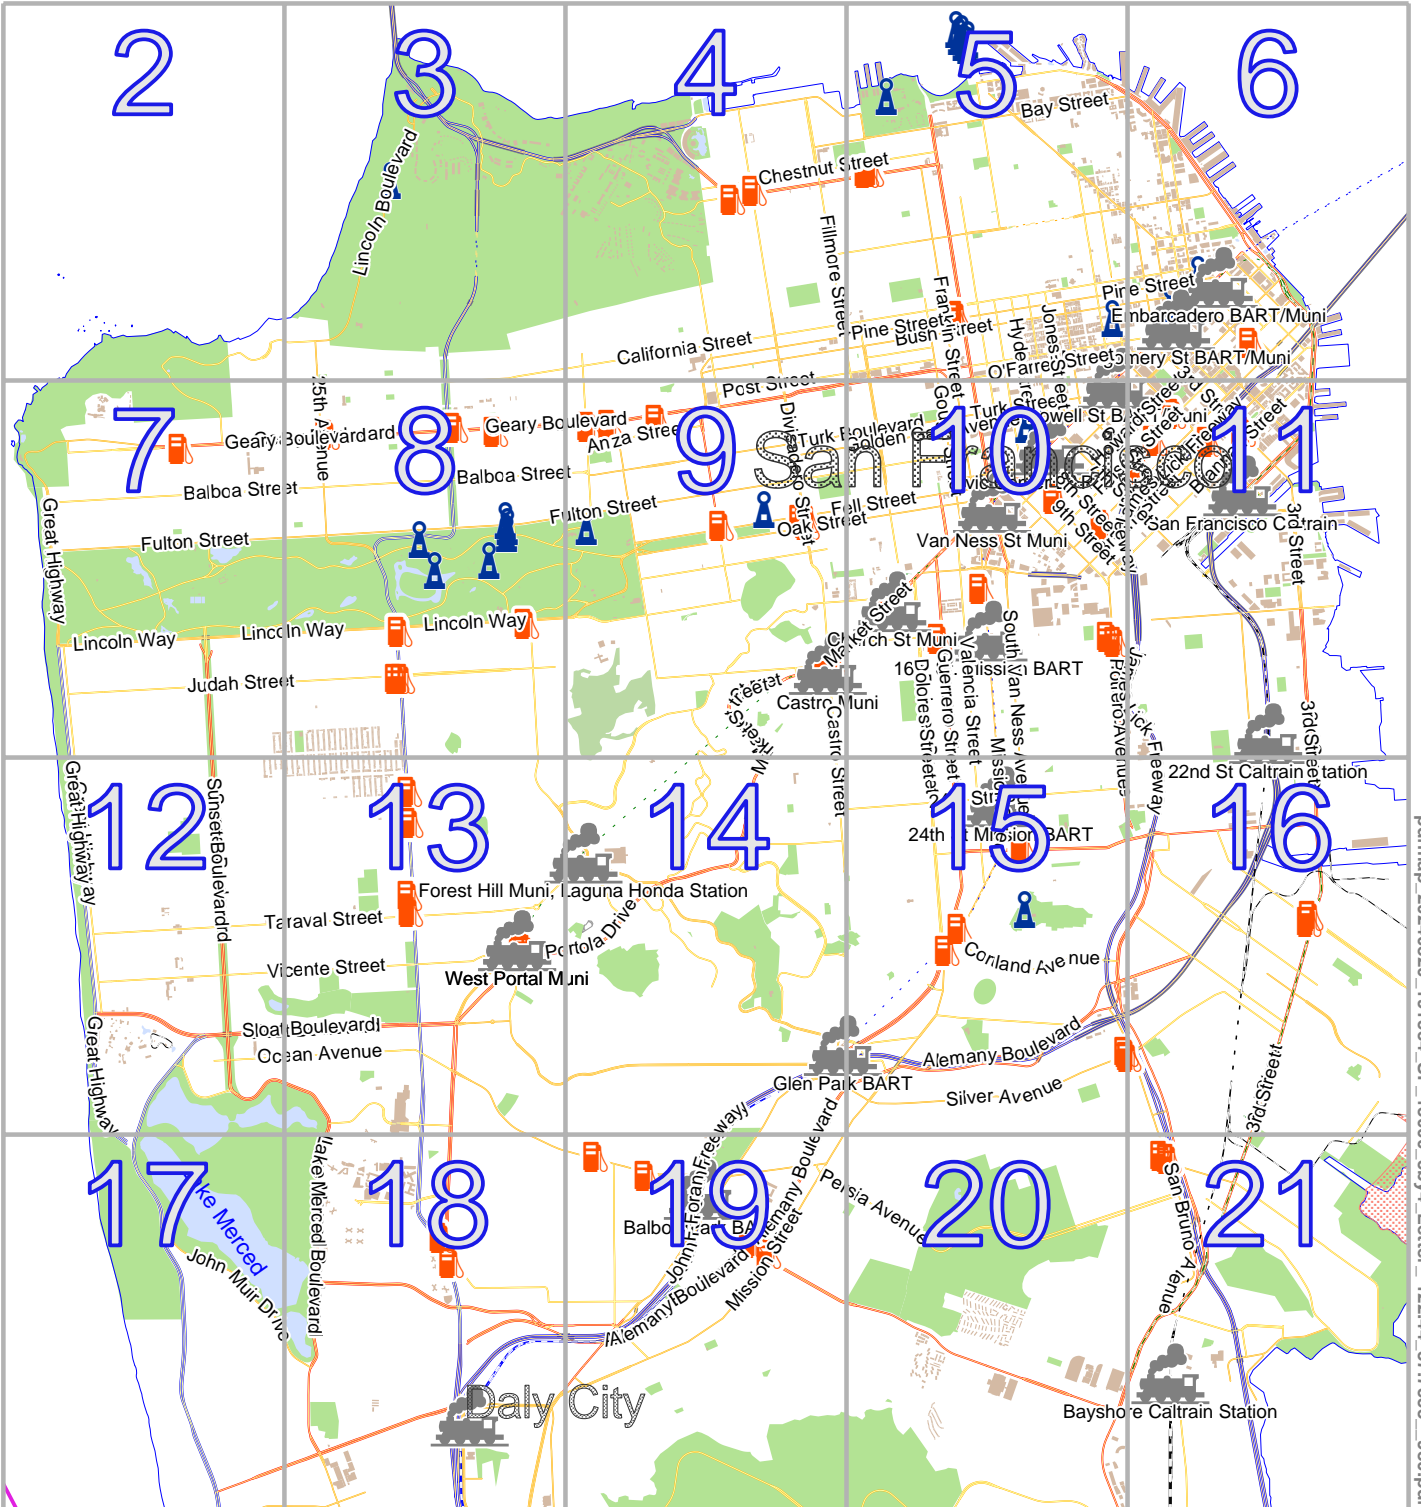

SF 13000 5by4 Letter

lon -122.37860 lat 37.81377

Map data CCBYSA2 f osm.org+osm.org contributors

pdfmap 20240820_191534_SF_13000_5by4_Letter_-122.44_37.7553_980.pdf

lon -122.51572 lat 37.69692
[nom. scale = 1 / 65000]

Map data © OpenStreetMap contributors

lon -122.48830 lat 37.81377

lon -122.51572 lat 37.78456 [nom. scale = 1 / 13000]

pdfmap_20240820_191534_SF_13000_5by4_Letter_-122.44_37.7553_980.pdf

0 100 m 600 m

Map data CC BY SA 2 fosm.org+osm.org contributors

lon -122.40603 lat 37.81377

[lon -122.43345 lat 37.78456] nom. scale = 1 / 13000

pdfmap_20240820_191534_SF_13000_5by4_Letter_-122.44_37.7553_980.pdf

Map data CC BY SA 2 f osm.org+osm.org contributors

lon -122.37860 lat 37.81377

pdfmap_20240820_191534_SF_13000_5by4_Letter_-122.44_37.7553_980.pdf

lon -122.40603 lat 37.75534 [nom. scale = 1 / 130000

0 100 m 600 m

16

Map data CC BY SA 2 fosm.org+osm.org contributors

lon -122.48930 lat 37.75534