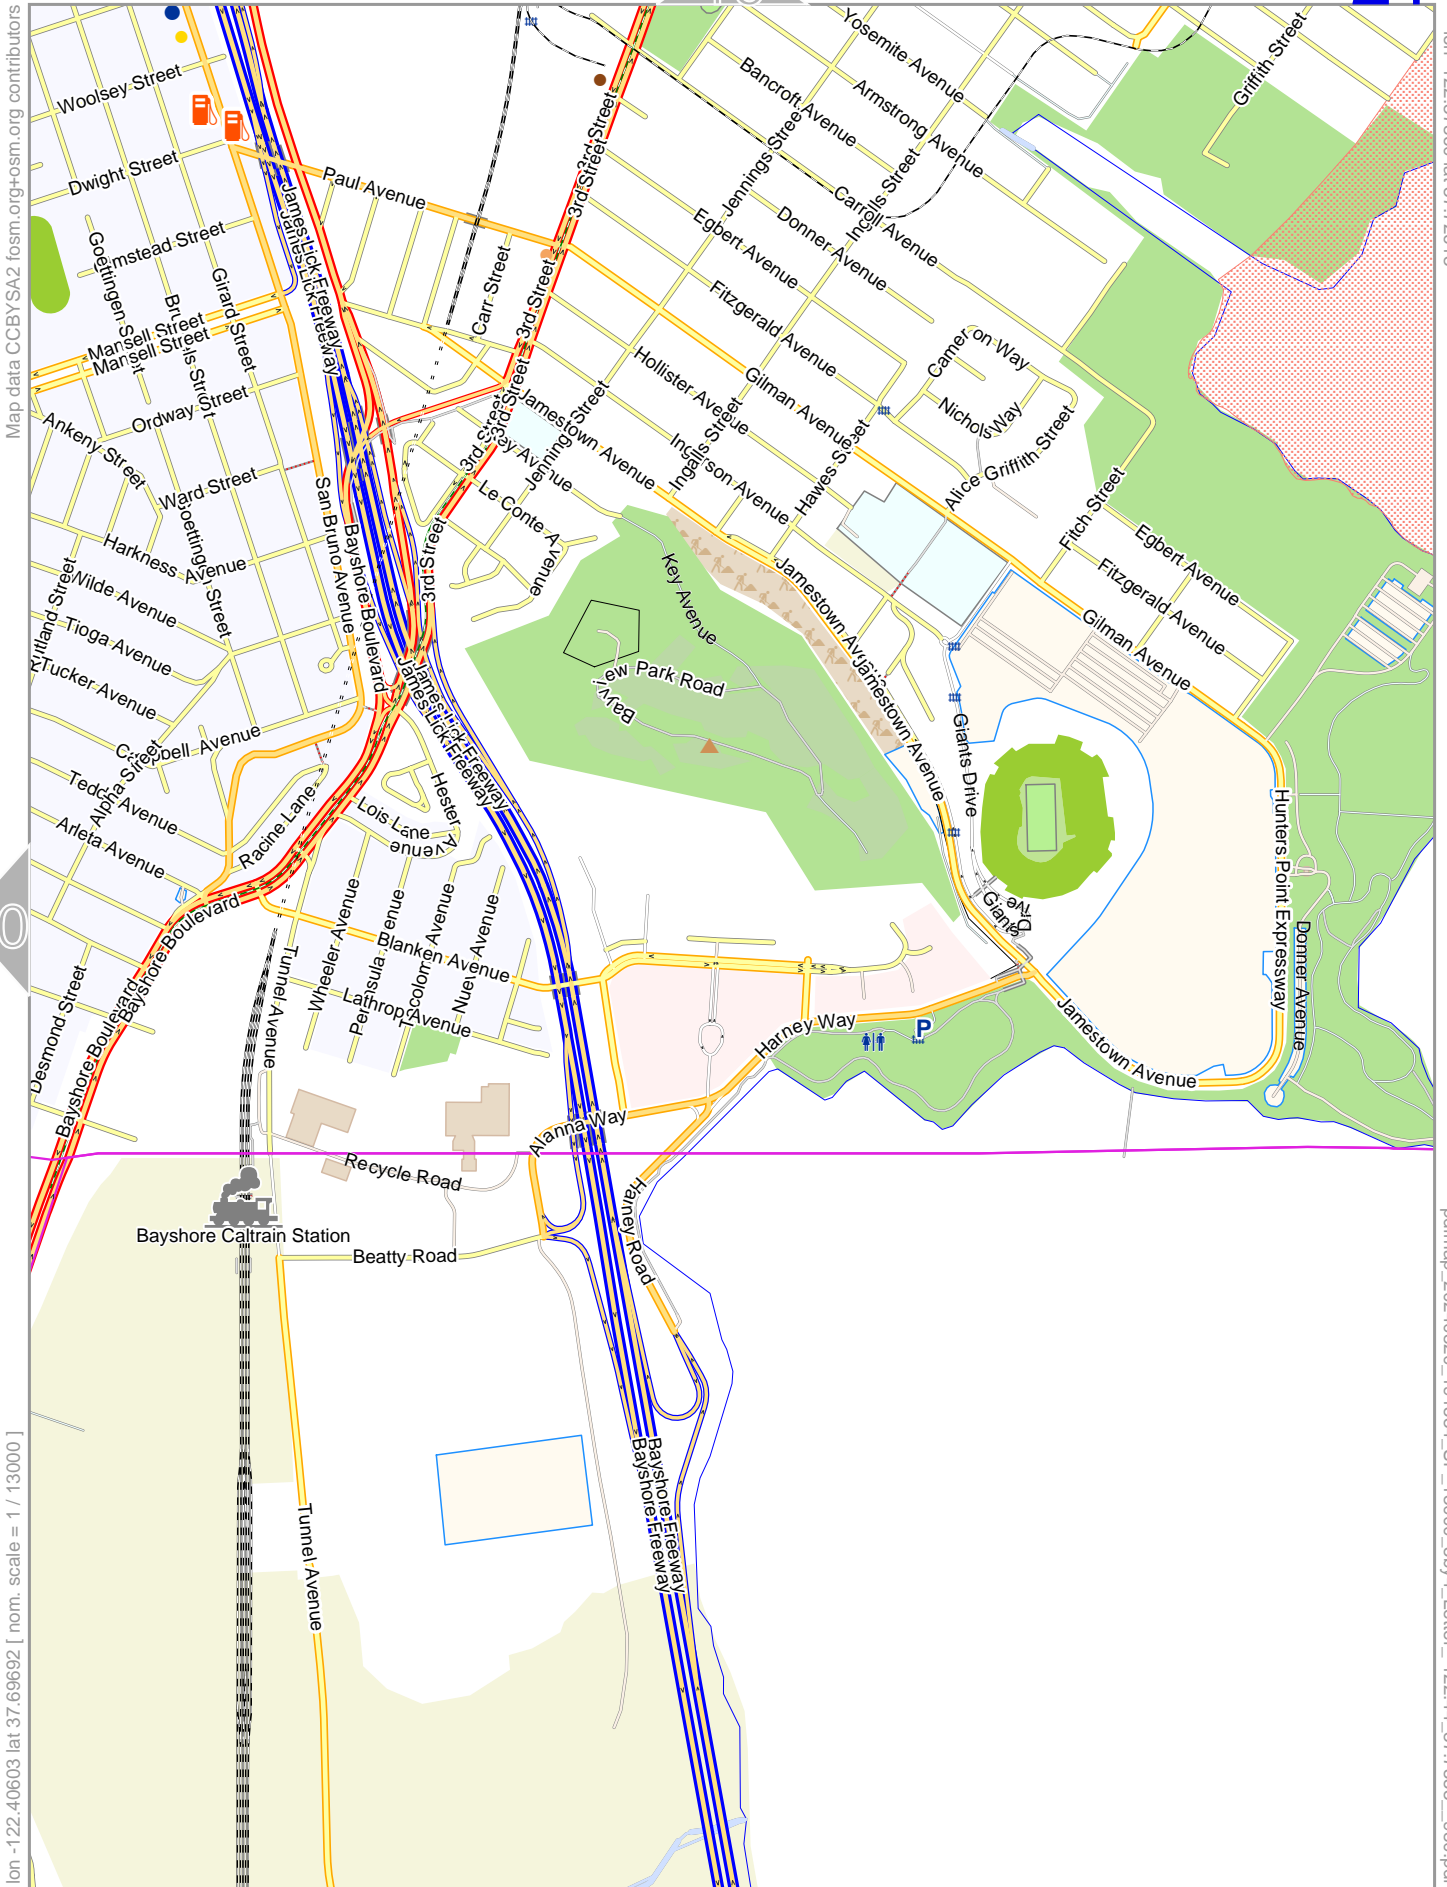

Map data CC BY SA 2 f osm.org osm.org contributors

lon -122.40603 lat 37.72613

lon -122.43345 lat 37.69692 [nom. scale = 1 / 13000]

pdfmap_20240820_191534_SF_13000_5by4_Letter_-122.44_37.7553_980.pdf

0 100 m 600 m