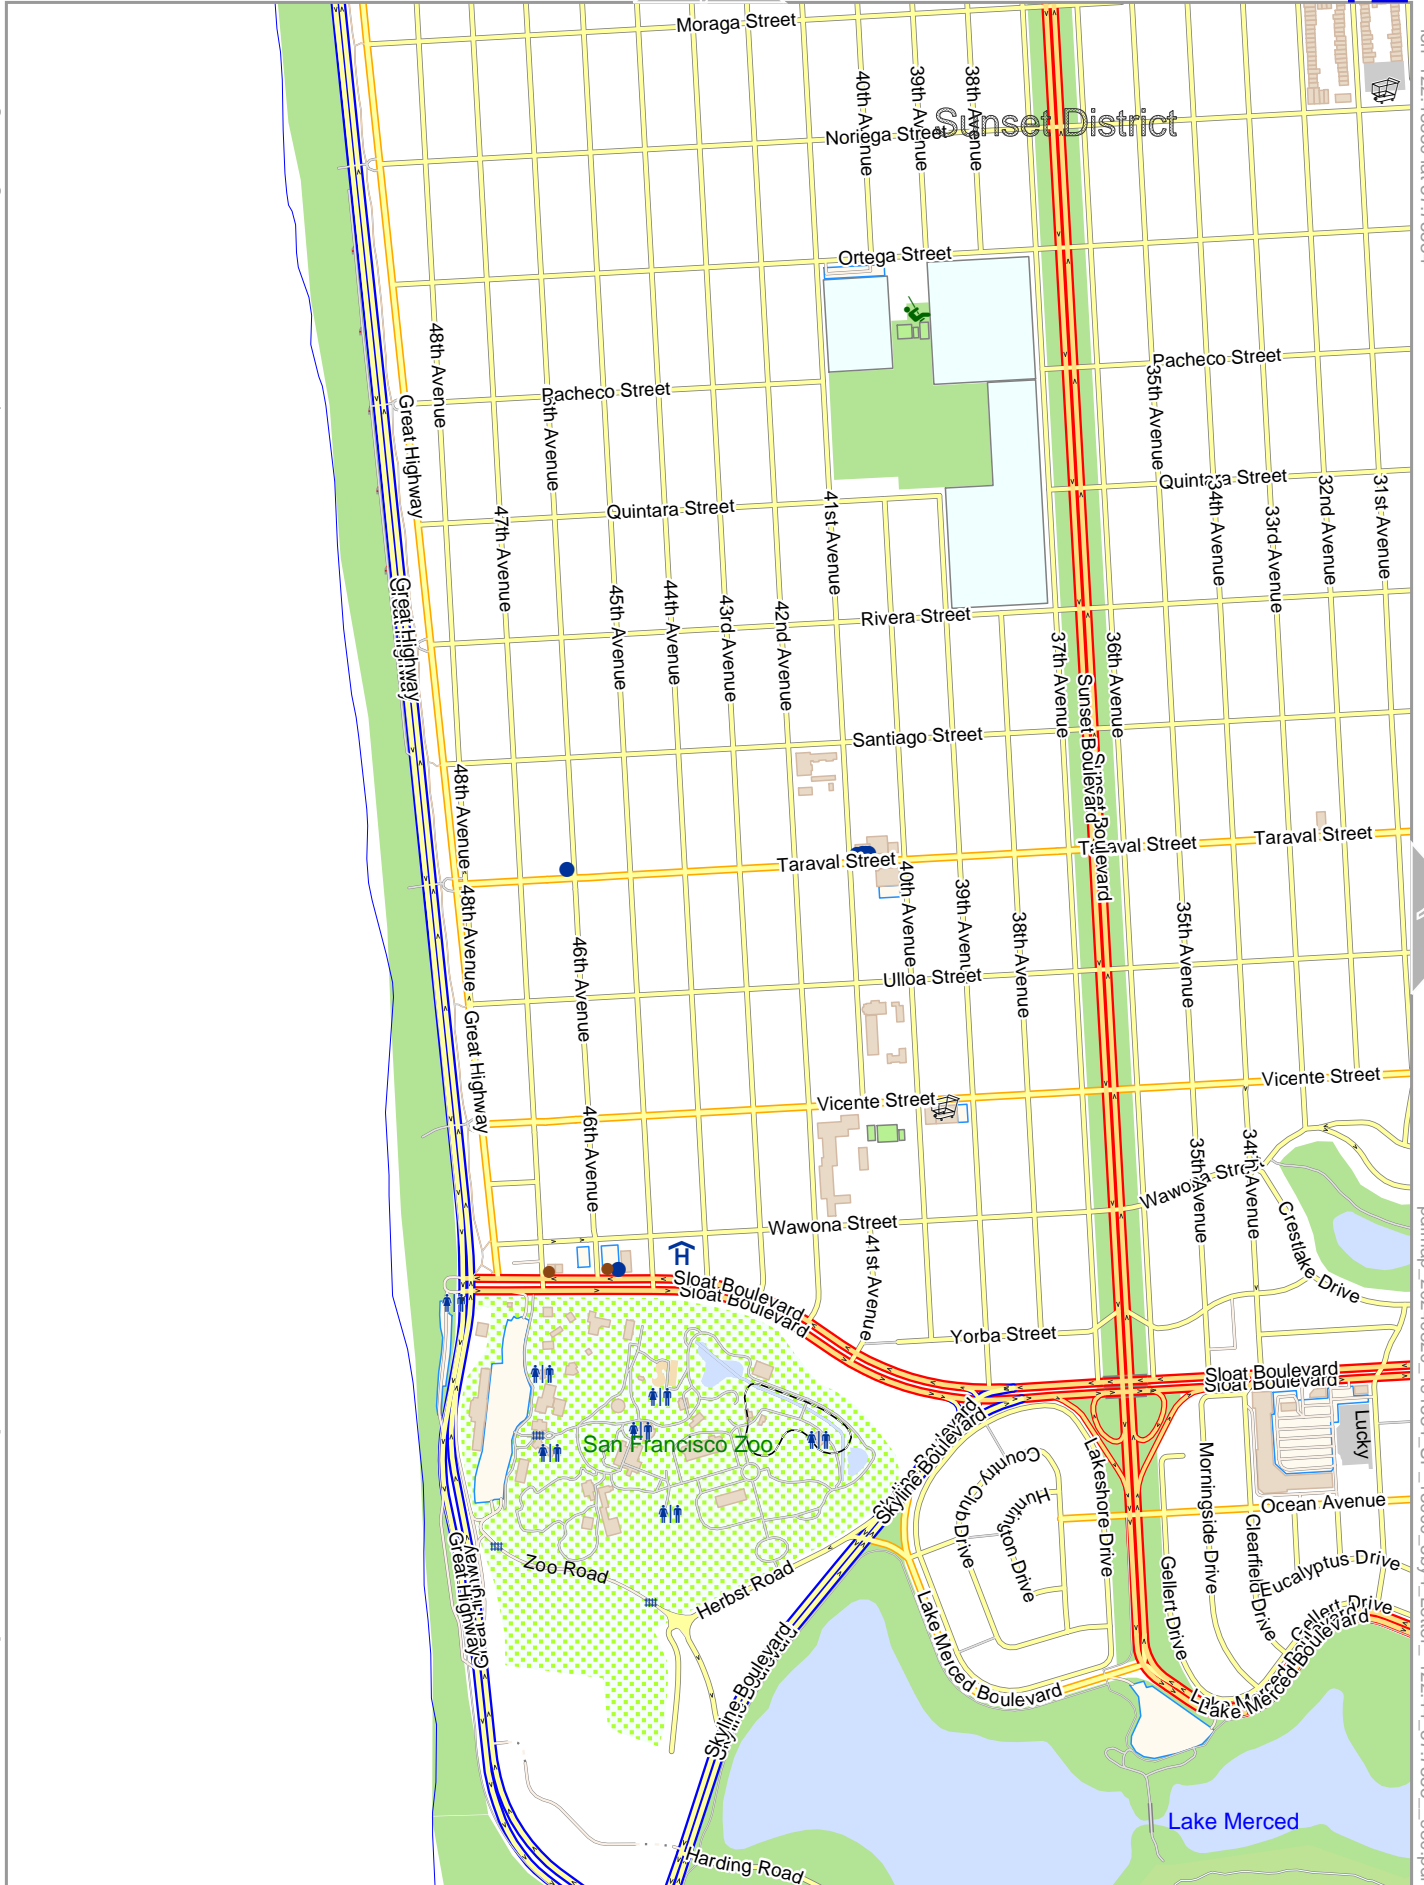

pdfmap_20240820_191534_SF_13000_5by4_Letter_-122.44_37.7553_980.pdf

lon -122.40603 lat 37.75534 [nom. scale = 1 / 130000

0 100 m 600 m

16

Map data CC BY SA 2 fosm.org+osm.org contributors

lon -122.48930 lat 37.75534

pdfmap_20240820_191534_SF_13000_5by4_Letter_-122.44_37.7553_980.pdf

[lon -122.51572 lat 37.72613] nom. scale = 1 / 130000

Map data CC BY SA 2 f osm.org+osm.org contributors

lon -122.48087 lat 37.75534

[lon -122.48830 lat 37.72613] nom. scale = 1 / 130000