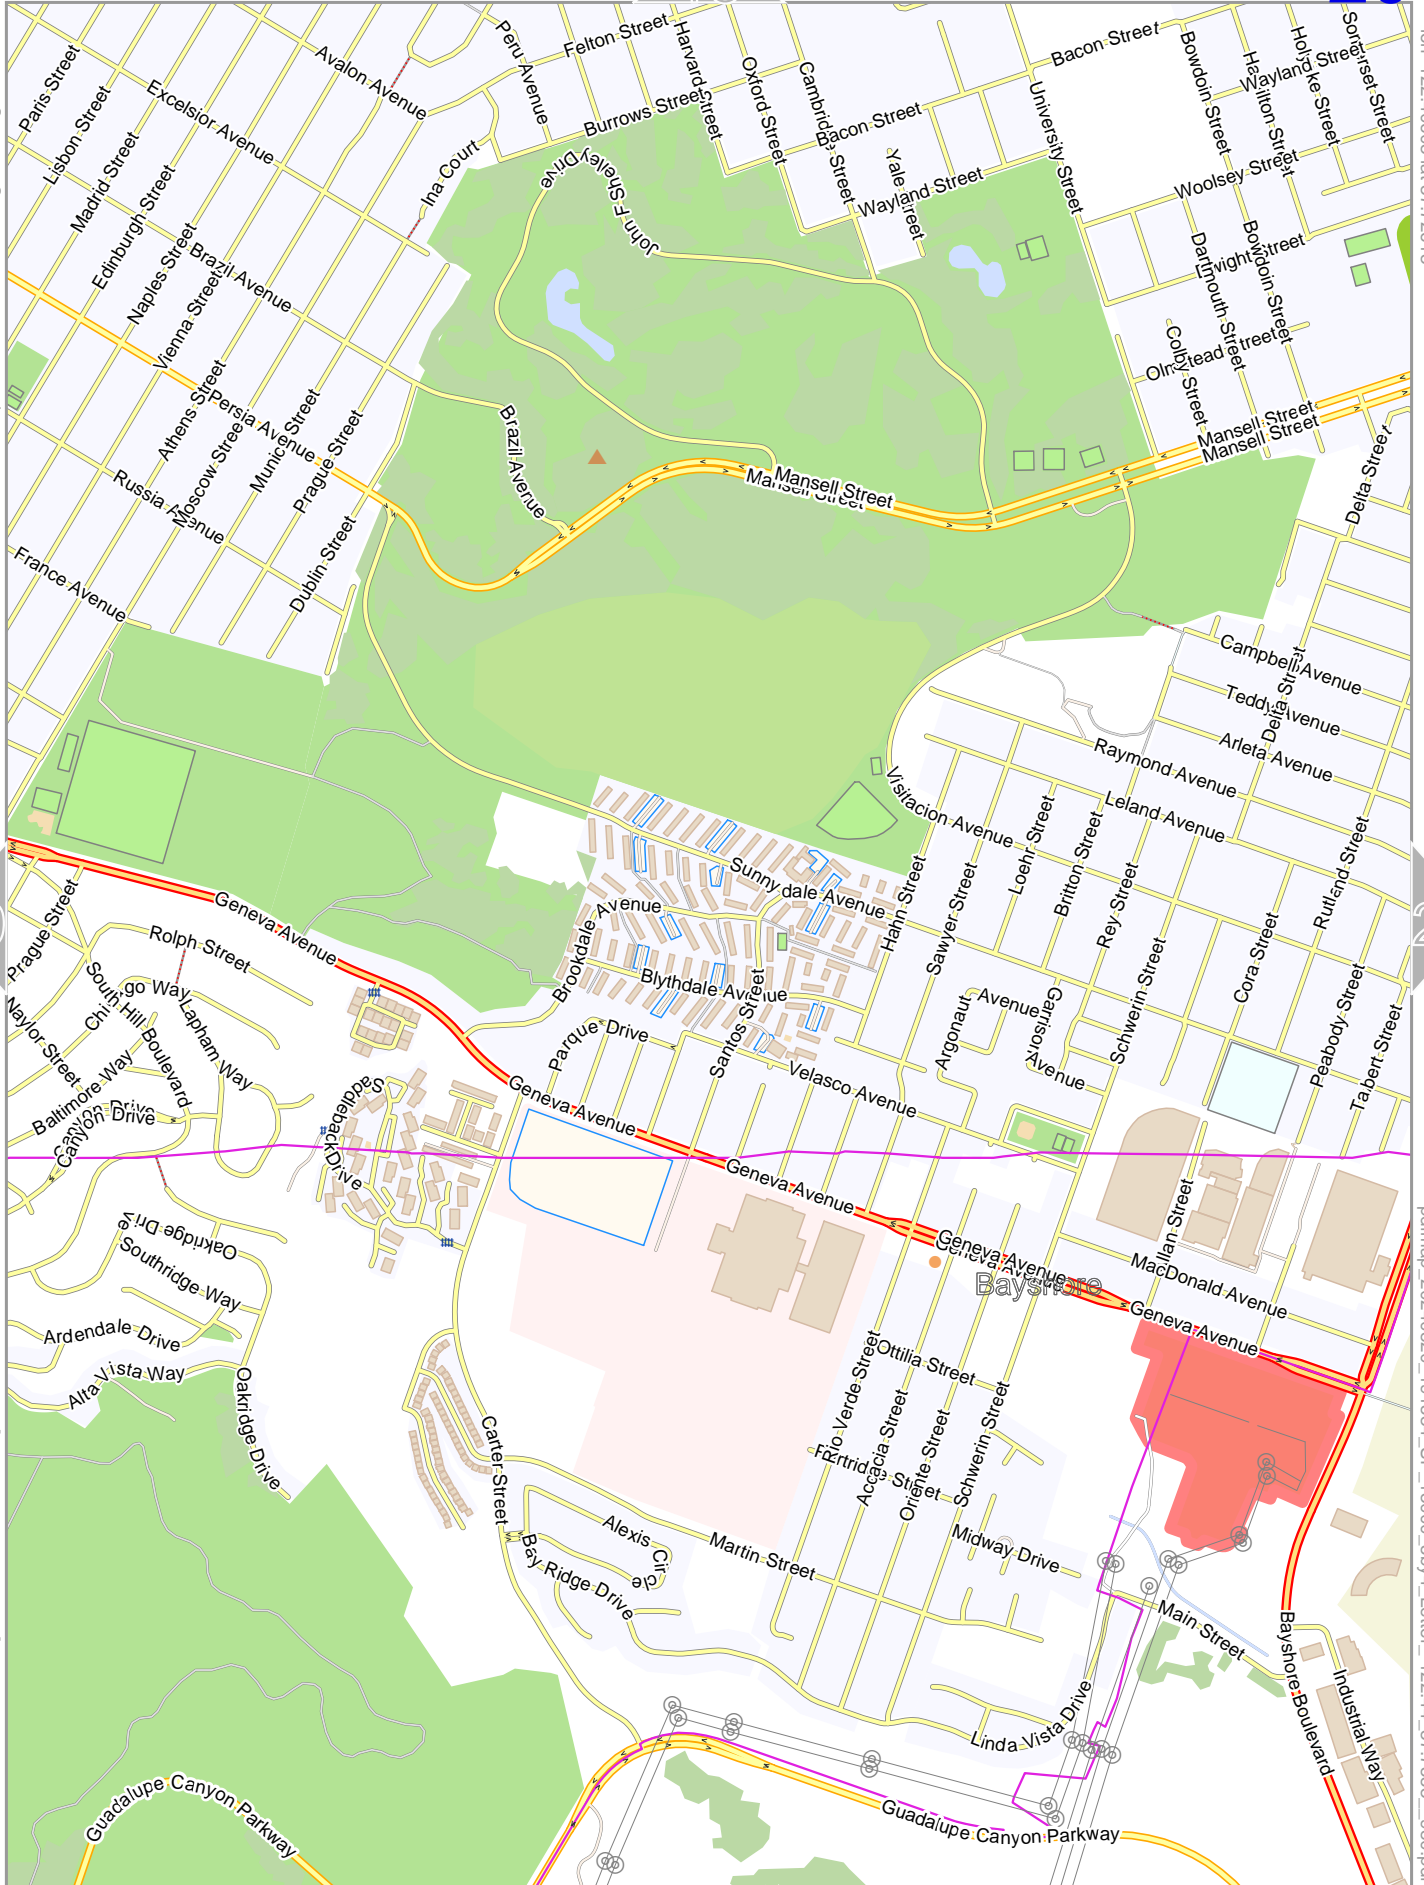

Map data CC BY SA 2 fosm.org-osm.org contributors

lon -122.48087 lat 37.72613

pdfmap_20240820_191534_SF_13000_5by4_Letter_-122.44_37.7553_980.pdf

lon -122.48830 lat 37.69692 [nom. scale = 1 / 130000

0 100 m 600 m

Map data CC BY SA 2 f osm.org osm.org contributors

lon -122.40603 lat 37.72613

lon -122.43345 lat 37.69692 [nom. scale = 1 / 13000]

pdfmap_20240820_191534_SF_13000_5by4_Letter_-122.44_37.7553_980.pdf

0 100 m 600 m