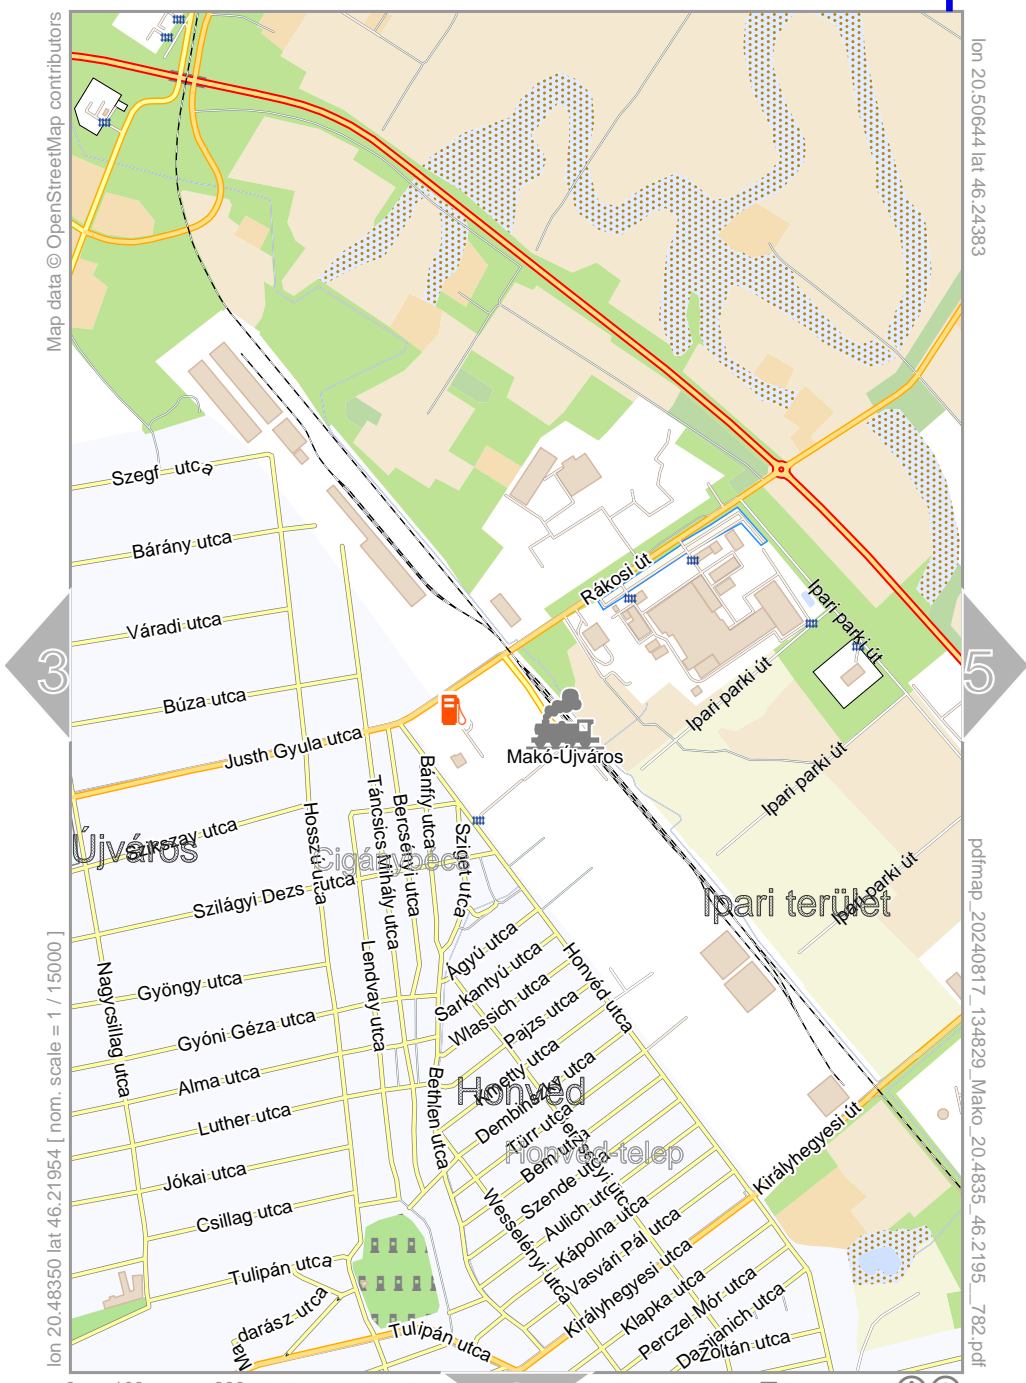

Makó

Makó

Map data © OpenStreetMap contributors

lon 20.46445 lat 46.24383

lon 20.44151 lat 46.21954 [nom. scale = 1 / 15000]

pdfmap_20240817_134829_Makó_20.4835_46.2195_782.pdf

Makó

Map data © OpenStreetMap contributors

lon 20.50644 lat 46.24383

lon 20.48350 lat 46.21954 [nom. scale = 1 / 15000]

pdfmap_20240817_134829_Mako_20_4835_46_2195_782.pdf

0 100 m 300 m

Makó

Map data © OpenStreetMap contributors

lon 20.52744 lat 46.24383

lon 20.44151 lat 46.19660 [nom. scale = 1 / 15000]

Makó

Map data © OpenStreetMap contributors

lon 20.50644 lat 46.22089

lon 20.48350 lat 46.19660 [nom. scale = 1 / 15000]

pdfmap_20240817_134829_Makó_20_4835_46_2195_782.pdf

Map data © OpenStreetMap contributors

lon 20.52744 lat 46.22089

pdfmap_20240817_134829_Mako_20_4835_46_2195_782.pdf

lon 20.50450 lat 46.19660 [nom. scale = 1 / 15000]