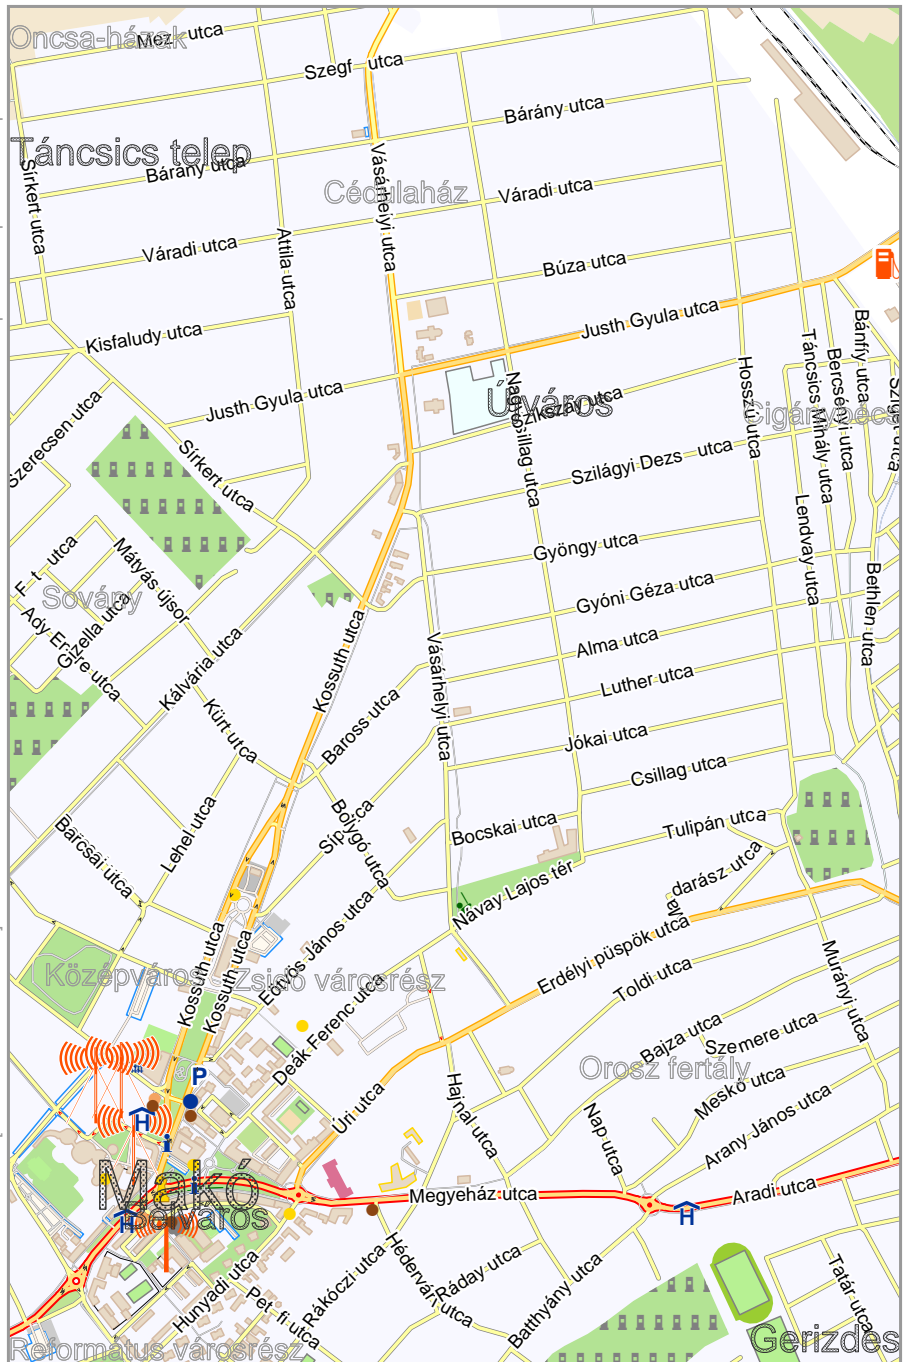

Map data © OpenStreetMap contributors

lon 20.47074 lat 46.21167 [nom. scale = 1 / 15000]

0 100 m 300 m