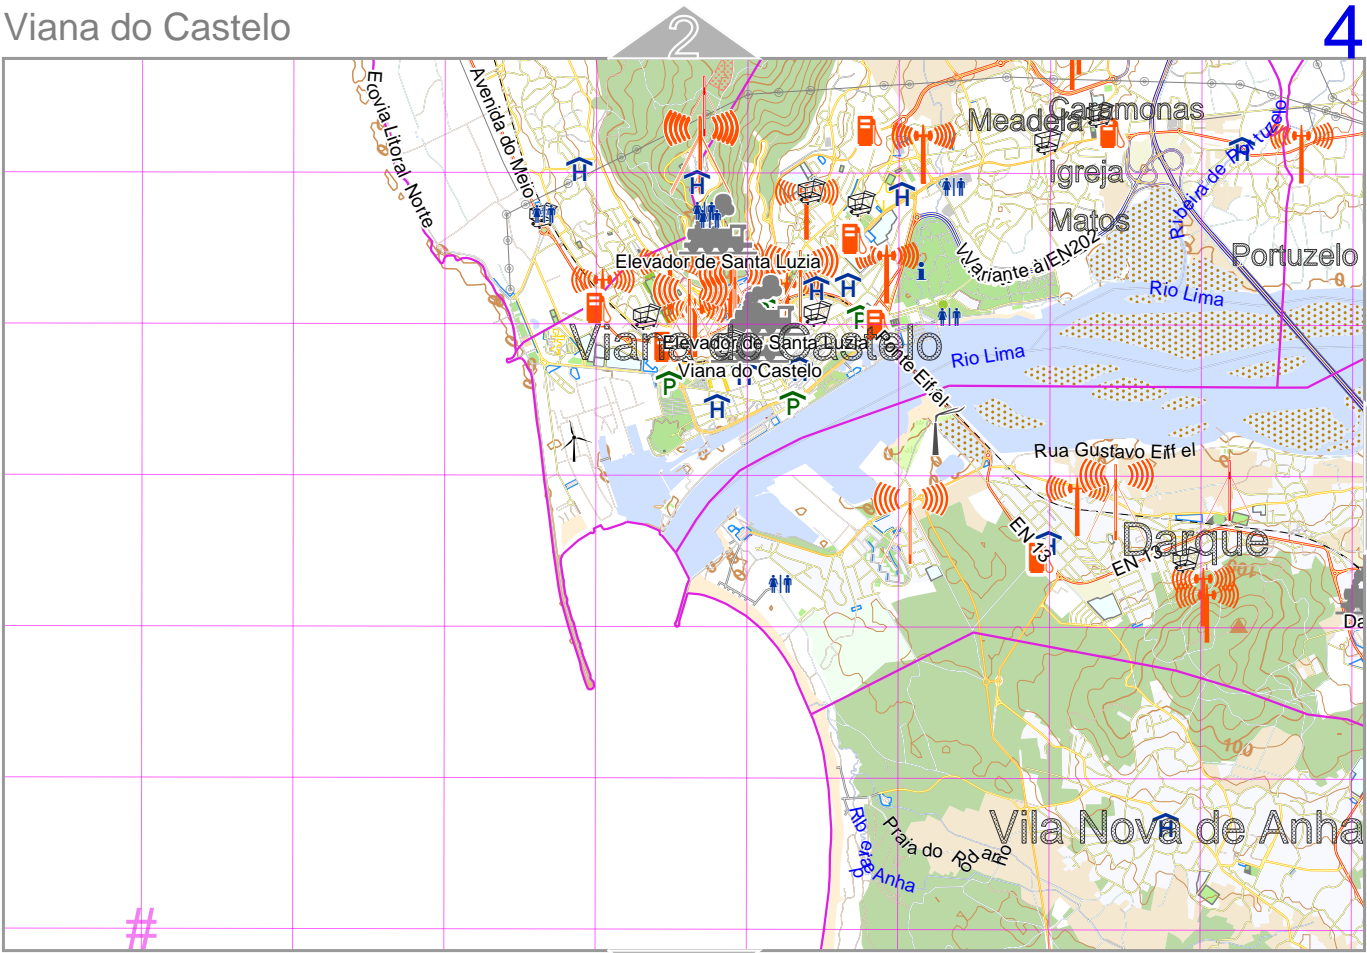

# Viana do Castelo

Map data © OpenStreetMap contributors

lon -8.89084 lat 41.65836 [ norm. scale = 1 / 50000 ]

# Viana do Castelo

Map data © OpenStreetMap contributors

lon -8.78275 lat 41.65836 [ norm. scale = 1 / 5000

lon -8.67465 lat 41.71148 pdfmap\_20240812\_151149\_Viana\_do\_Castelo\_-8.7827\_41.6849\_725.pdf

# Viana do Castelo

4

6

Map data © OpenStreetMap contributors

lon -8.89084 lat 41.60624 [ nom. scale = 1 / 50000 ]

lon -8.78275 lat 41.65836 pdfmap, 202

7  
Viana do Castelo -8.7827\_41.6849\_725.pdf

#

# Viana do Castelo

5

Map data © OpenStreetMap contributors

lon -8.78275 lat 41.60524 | nom. scale = 1 / 5000

lon -8.67466 lat 41.65836 pdfmap\_20240812\_151149\_Viana do Castelo\_-8.7827\_41.6849\_725.pdf