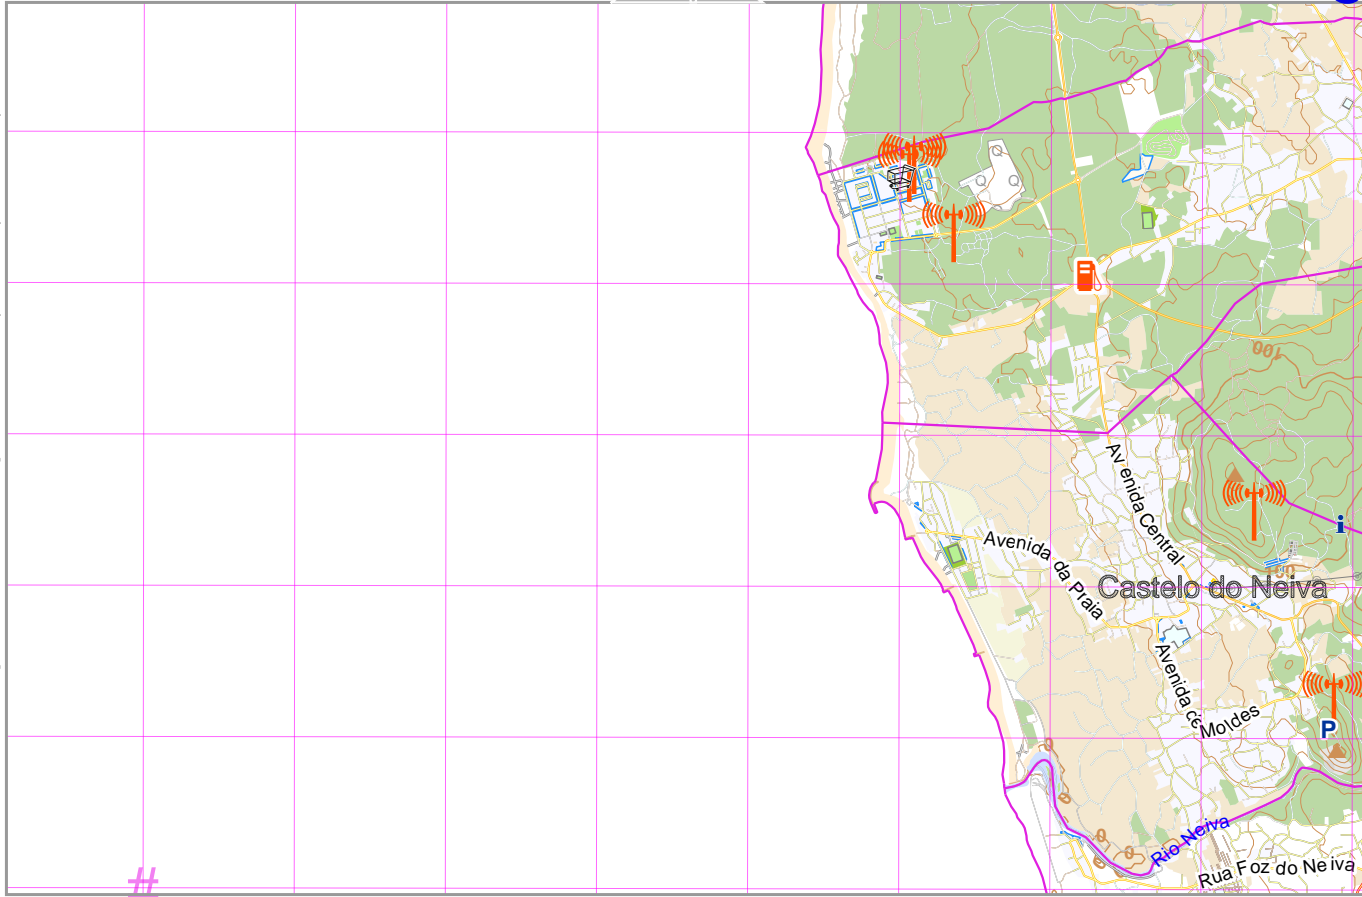

# Viana do Castelo

4

6

Map data © OpenStreetMap contributors

lon -8.89084 lat 41.60624 [ nom. scale = 1 / 50000 ]

lon -8.78275 lat 41.65836 pdfmap, 202

7  
Viana do Castelo -8.7827\_41.6849\_725.pdf

#

# UTM: 29 T easting 510.00 km northing 4606.00 km  
 UTM-Grid-width = 1000m  
 Contour interval = 20m

# Viana do Castelo

5

Map data © OpenStreetMap contributors

lon -8.78275 lat 41.60524 | nom. scale = 1 / 5000

lon -8.67466 lat 41.65836 pdfmap\_20240812\_151149\_Viana do Castelo\_-8.7827\_41.6849\_725.pdf

# UTM: 29 T easting 519.00 km northing 4606.00 km  
 UTM-Grid-width = 1000m  
 Contour interval = 20m