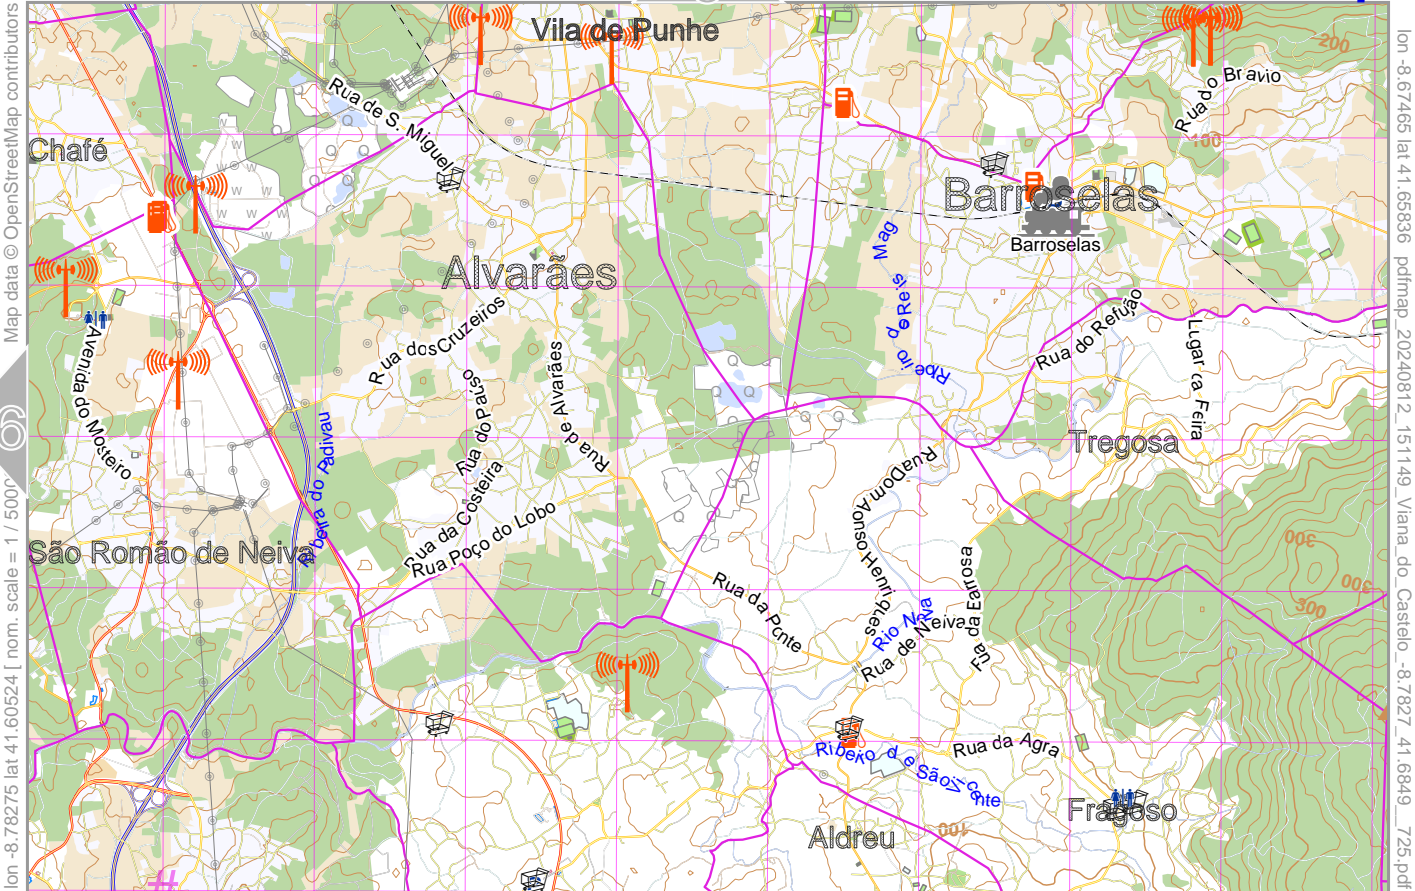

# Viana do Castelo

4

6

Map data © OpenStreetMap contributors

lon -8.89084 lat 41.60624 [ nom. scale = 1 / 50000 ]

lon -8.78275 lat 41.65836 pdfmap, 202

7  
Viana do Castelo -8.7827\_41.6849\_725.pdf

#

# UTM: 29 T easting 510.00 km northing 4606.00 km  
 UTM-Grid-width = 1000m  
 Contour interval = 20m

# Viana do Castelo

5

Map data © OpenStreetMap contributors

lon -8.78275 lat 41.60524 | nom. scale = 1 / 5000

lon -8.67466 lat 41.65836 pdfmap\_20240812\_151149\_Viana do Castelo\_-8.7827\_41.6849\_725.pdf

# UTM: 29 T easting 519.00 km northing 4606.00 km  
 UTM-Grid-width = 1000m  
 Contour interval = 20m