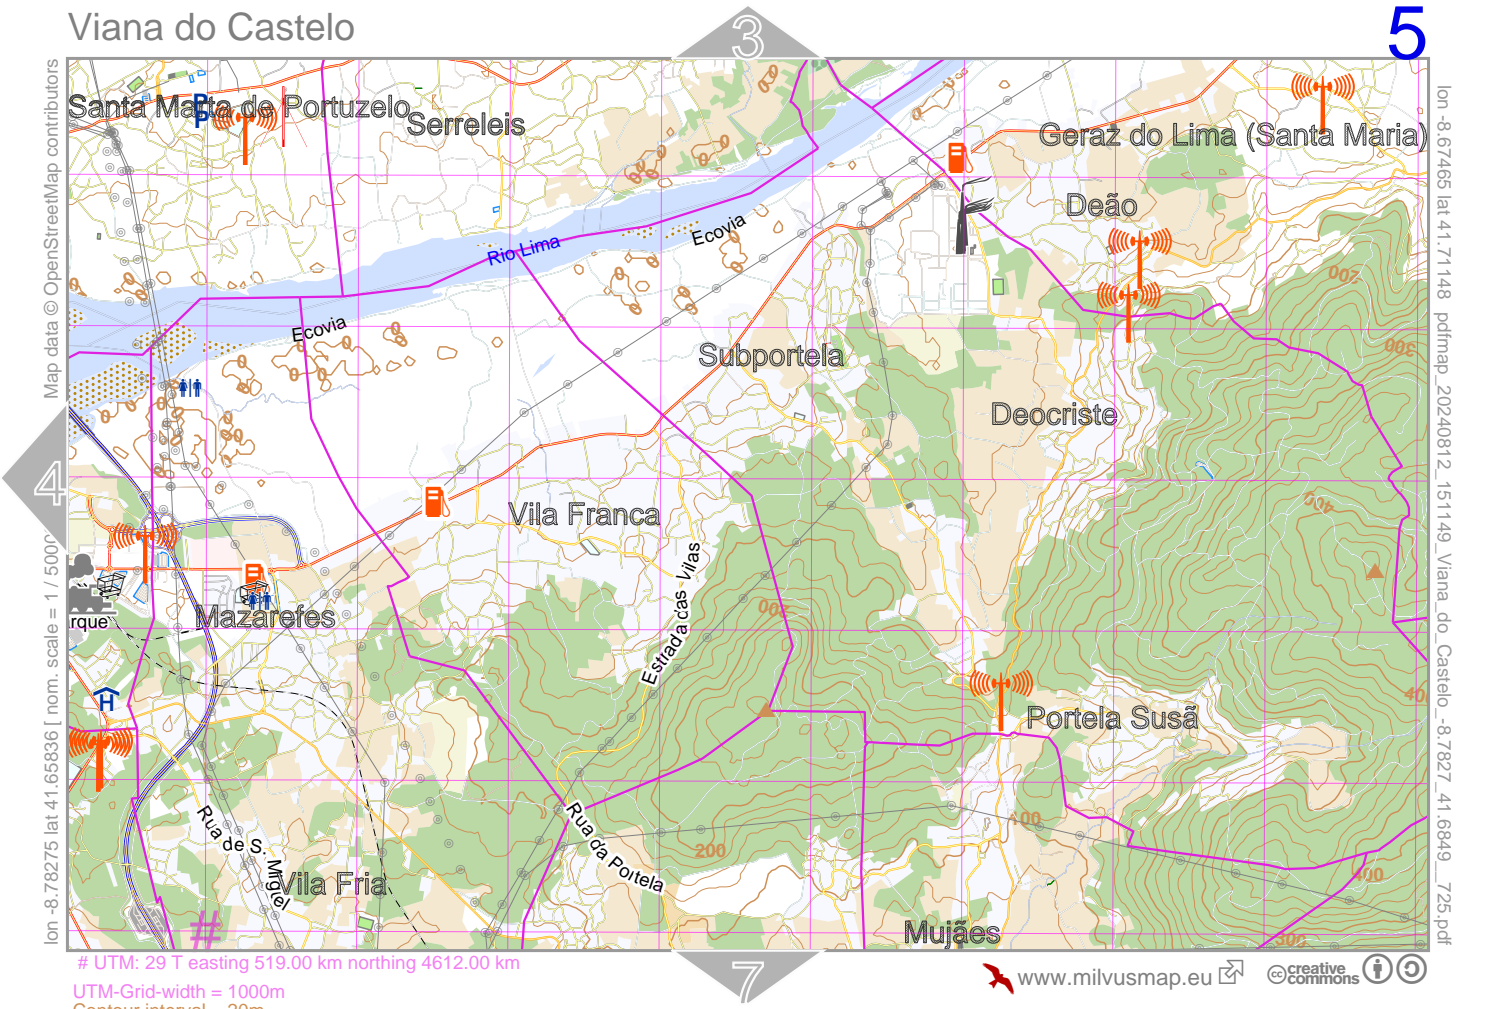

# Viana do Castelo

Map data © OpenStreetMap contributors

lon -8.89084 lat 41.65836 [ norm. scale = 1 / 50000 ]

# UTM: 29 T easting 510.00 km northing 4612.00 km  
 UTM-Grid-width = 1000m  
 Contour interval = 20m

lon -8.78275 lat 41.71148 pdfmap\_2022\_02\_02\_Viana-do-Castelo\_-8.7827\_41.6849\_725.pdf

# Viana do Castelo

Map data © OpenStreetMap contributors

lon -8.78275 lat 41.65836 [ norm. scale = 1 / 5000

lon -8.67465 lat 41.71148 pdfmap\_20240812\_151149\_Viana\_do\_Castelo\_-8.7827\_41.6849\_725.pdf

# UTM: 29 T easting 519.00 km northing 4612.00 km  
 UTM-Grid-width = 1000m  
 Contour interval = 20m