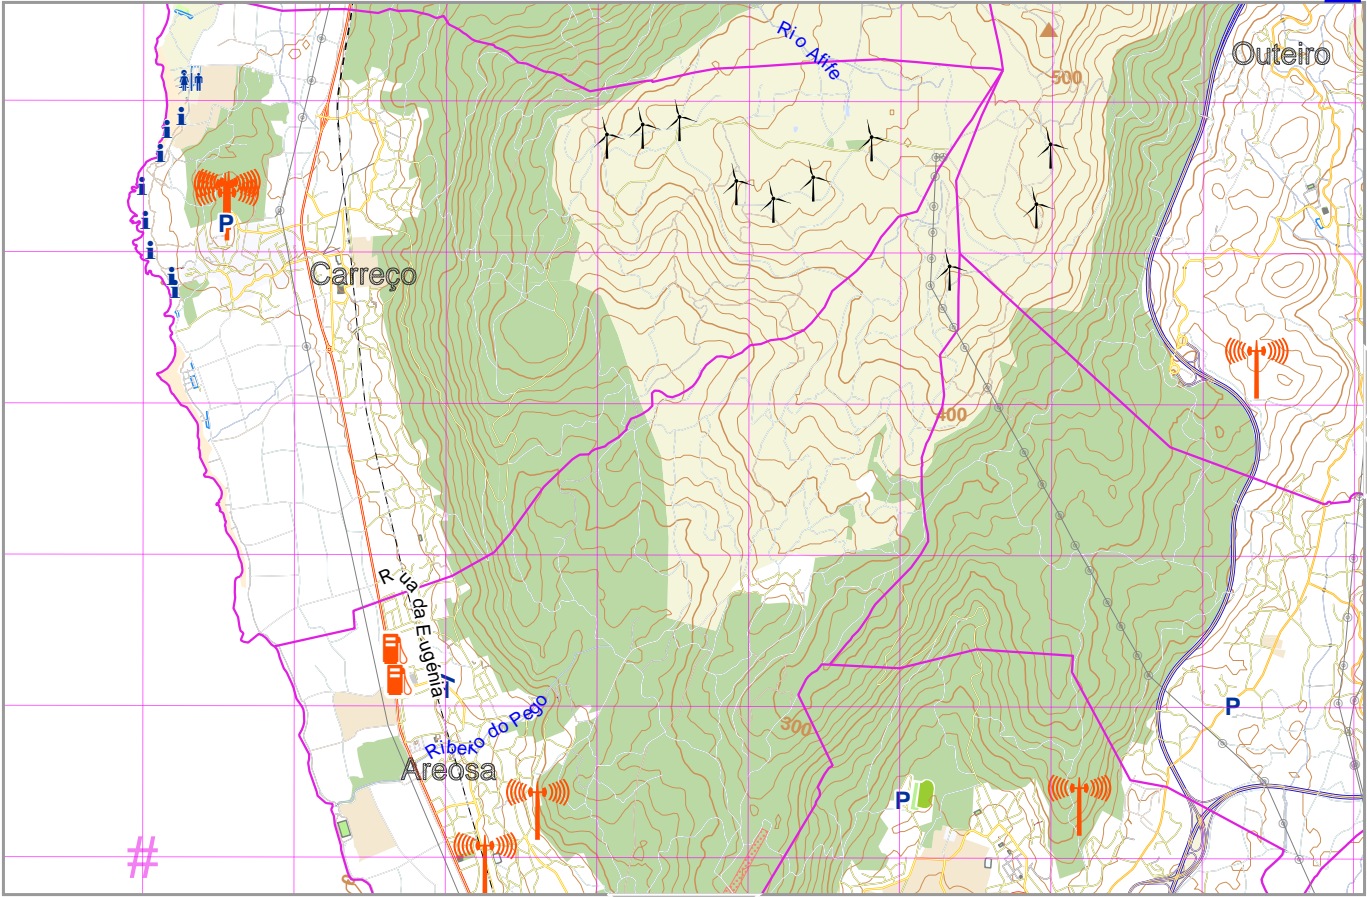

Viana do Castelo

Map data © OpenStreetMap contributors

lon -8.89084 lat 41.71148 [norm. scale = 1 / 50000]

lon -8.78275 lat 41.76460 pdfmap, 202

Viana do Castelo -8.7827 41.6849 725.pdf

UTM: 29 T easting 510.00 km northing 4618.00 km
UTM-Grid-width = 1000m
Contour interval = 20m