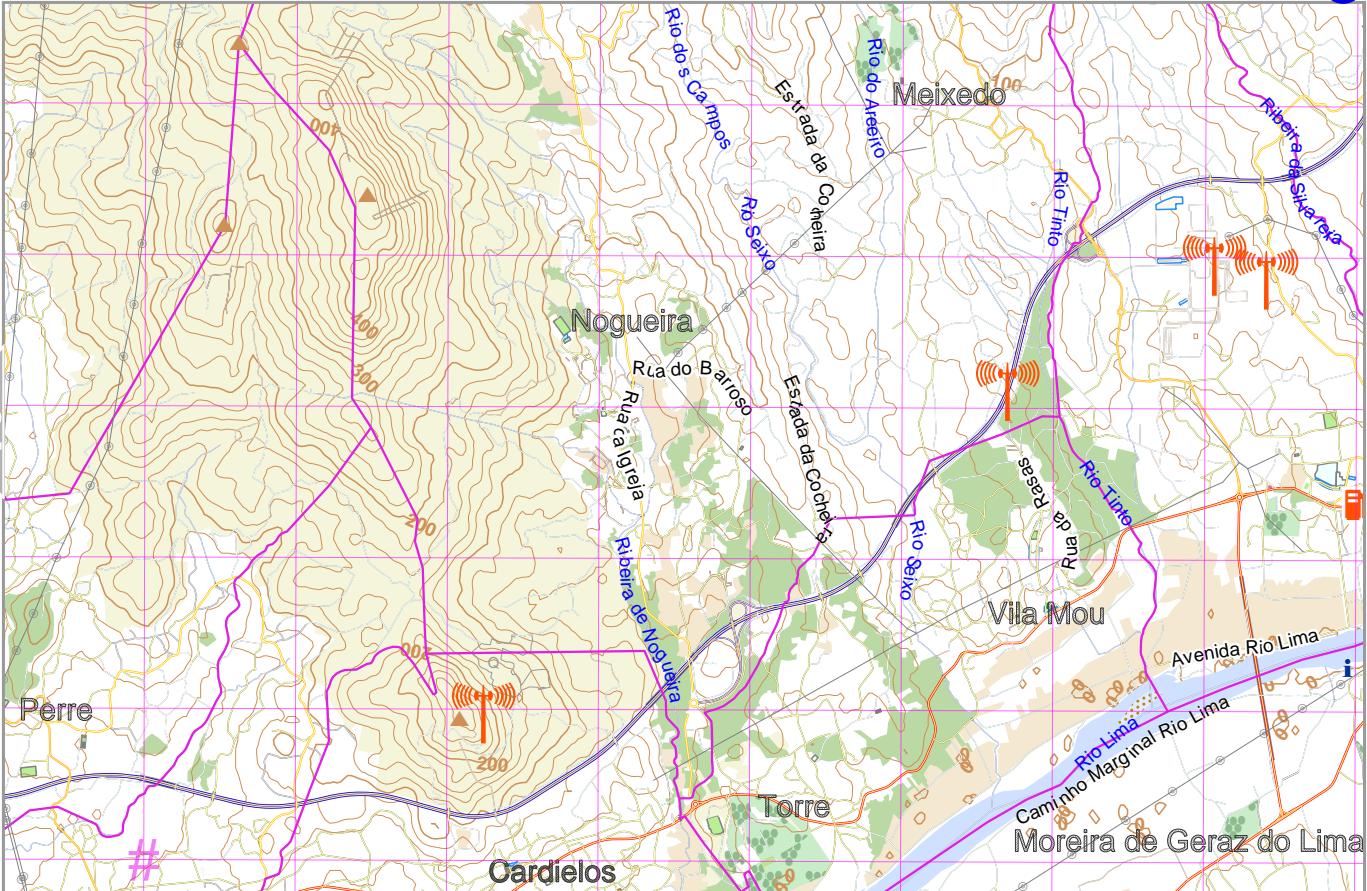

Viana do Castelo

Map data © OpenStreetMap contributors

2

lon -8.78275 lat 41.71148 | nom. scale = 1 / 5000

lon -8.67466 lat 41.76460 pdfmap_20240812_151149_Viana do Castelo - 8.7827 41.6849 725.pdf

UTM: 29 T easting 519.00 km northing 4618.00 km
UTM-Grid-width = 1000m
Contour interval = 20m

5