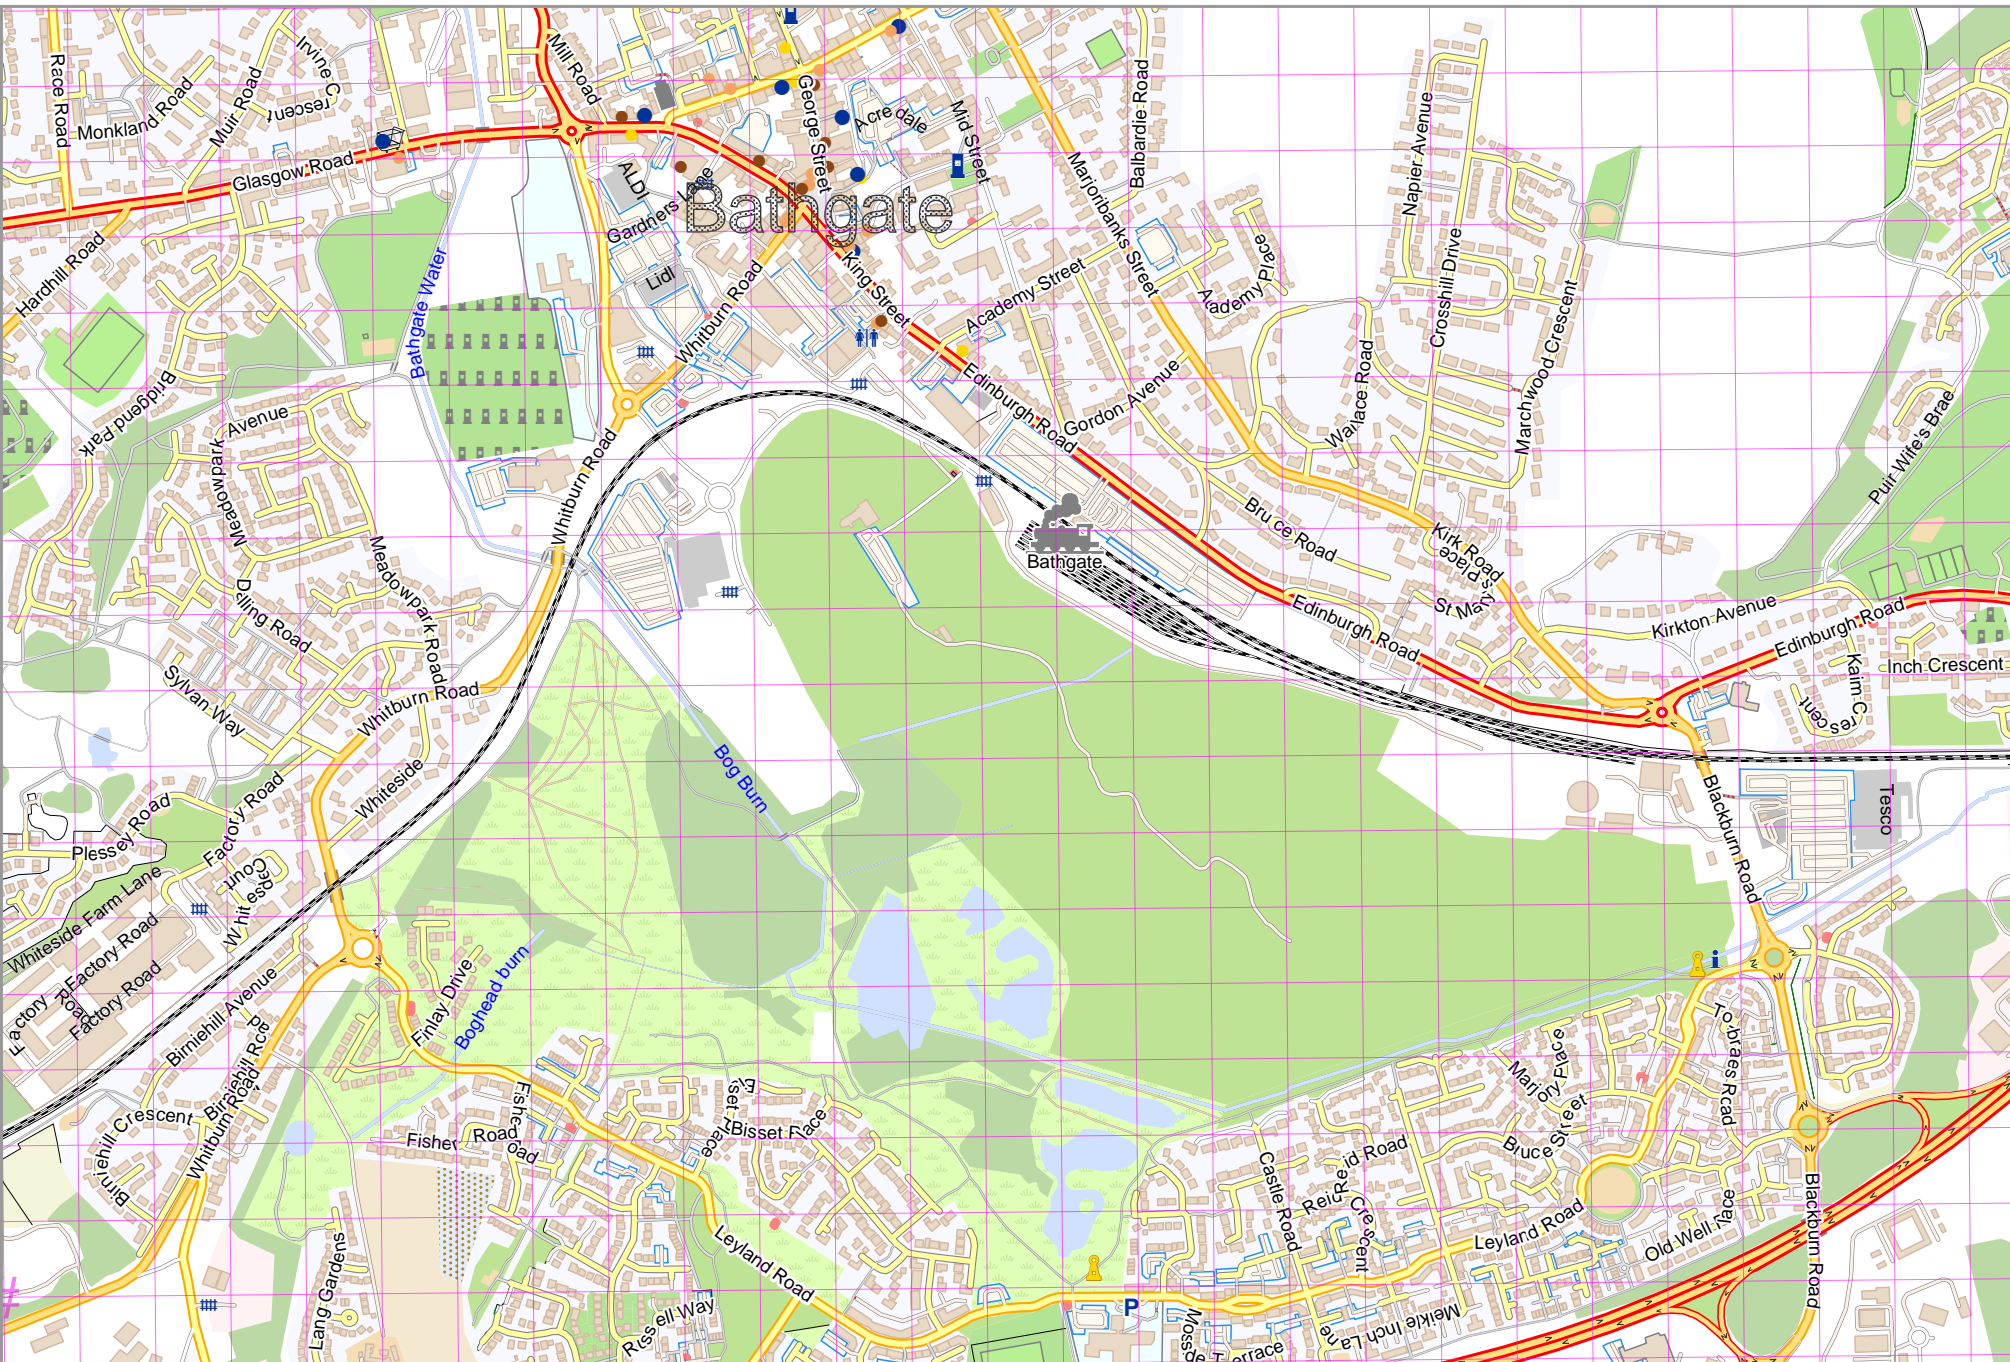

Map data © OpenStreetMap contributors

lon -3.65875 lat 55.88707 [nom. scale = 1 / 10000]

lon -3.61607 lat 55.90324

pdfmap_20240808_141620_Bathgate_-3.6374_55.8951_564.pdf

UTM: 30 U easting 458.80 km northing 6193.80 km
UTM-Grid-width = 100m