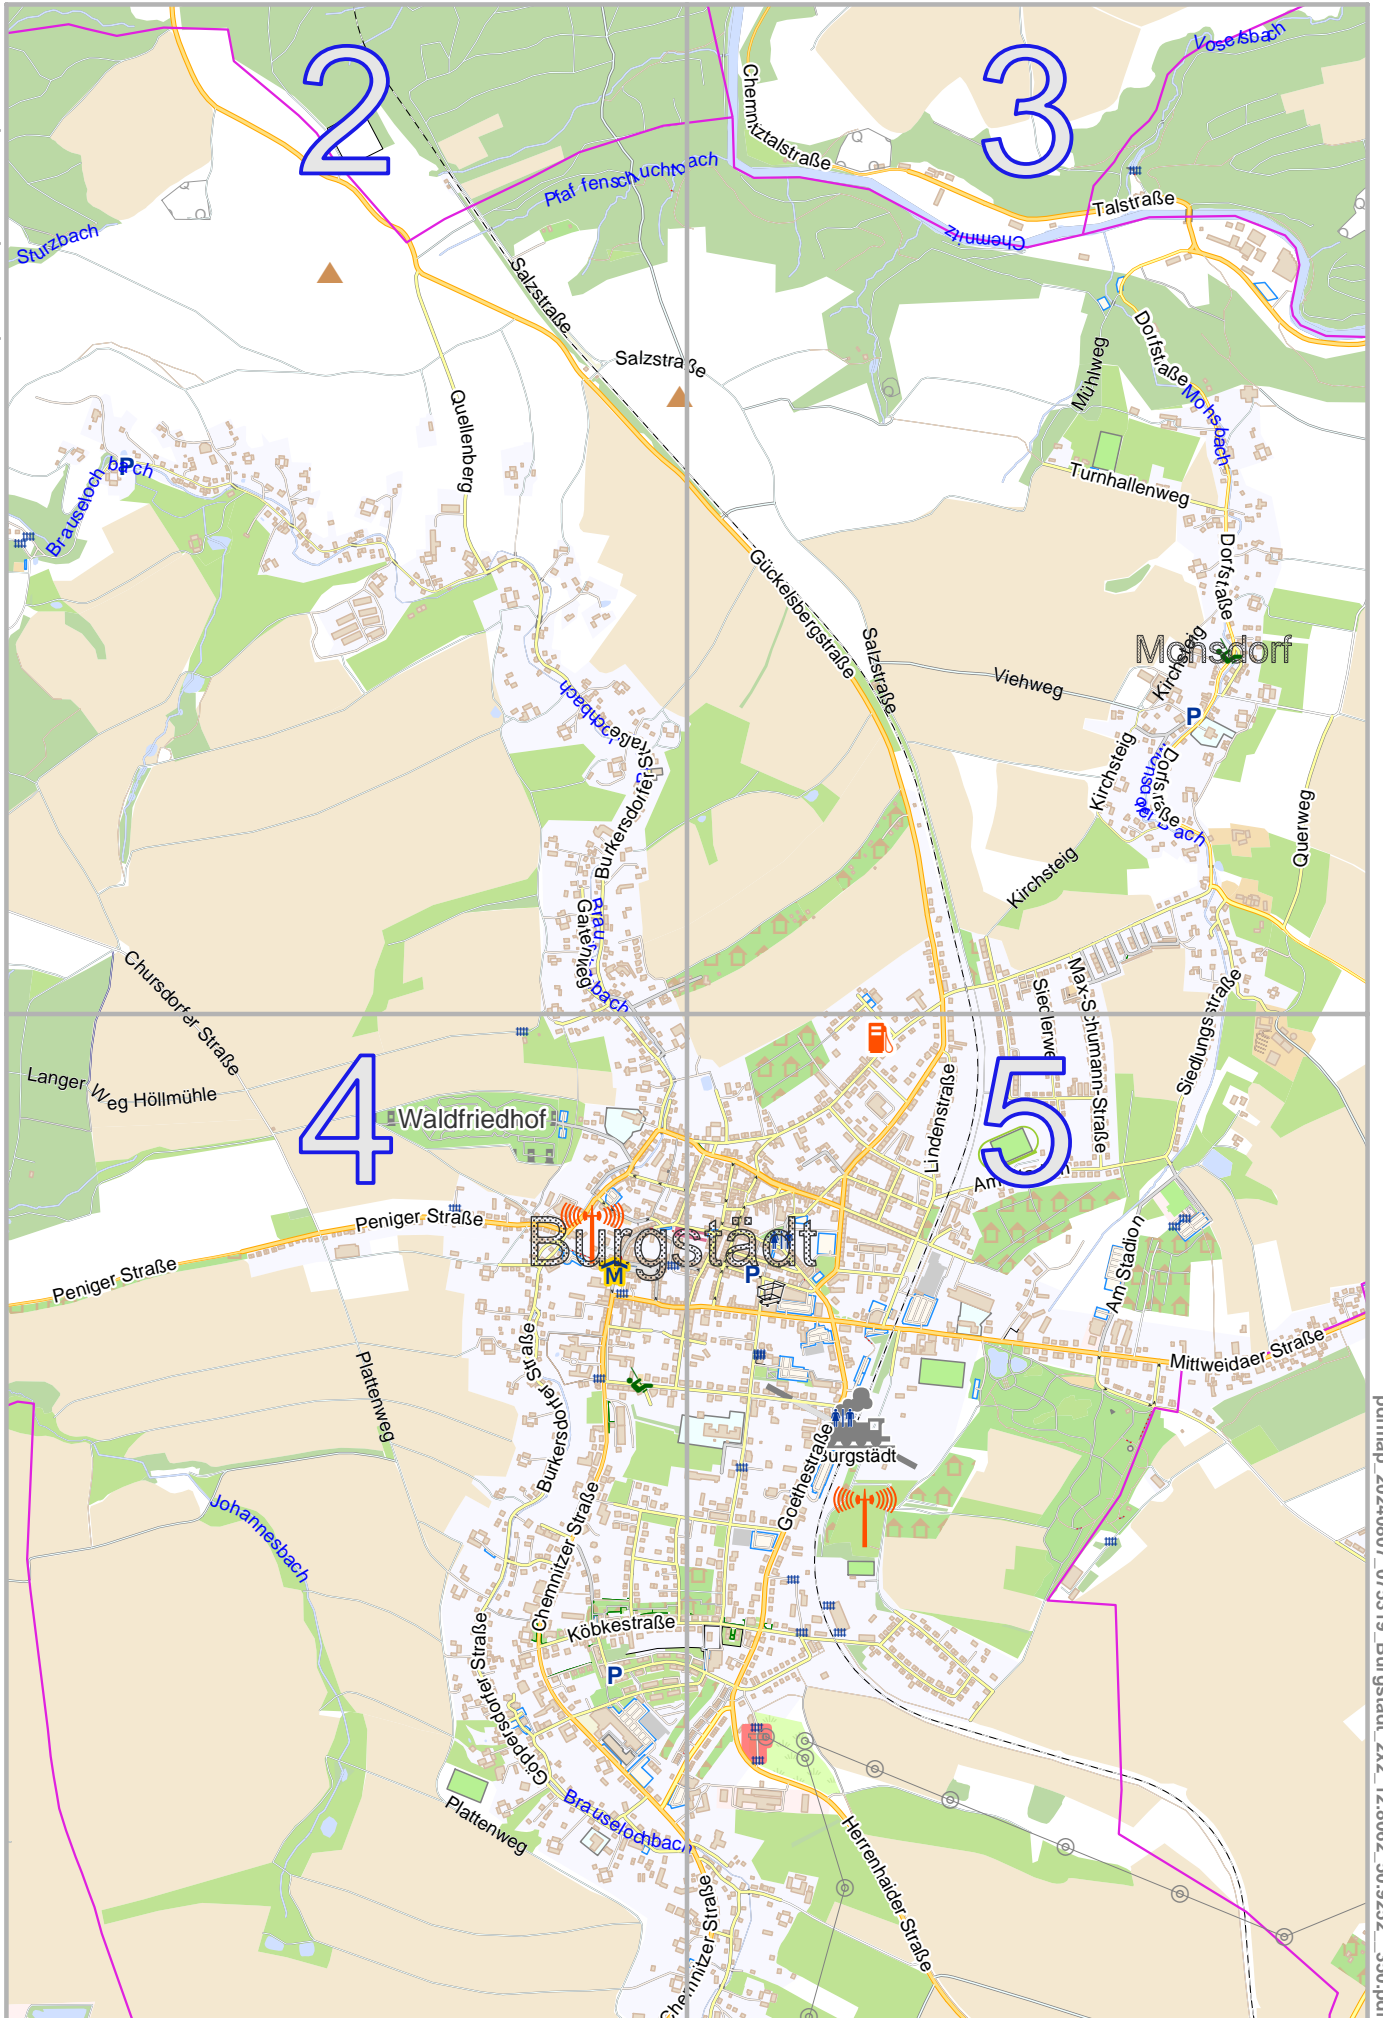

Burgstädt 2x2

lon 12.83182 lat 50.94924

Map data © OpenStreetMap contributors

lon 12.78062 lat 50.90124
[nom. scale = 1 / 20000]

Burgstädt 2x2

Map data © OpenStreetMap contributors

lon 12.80622 lat 50.92524

lon 12.78062 lat 50.92524 [nom. scale = 1 / 100000]

pdfmap_20240807_075319_Burgstädt_2x2_128062_50.9252_350.pdf

Burgstädt 2x2

Map data © OpenStreetMap contributors

lon 12.83182 lat 50.94924

lon 12.80622 lat 50.92524 [nom. scale = 1 / 10000]

pdfmap_20240807_075319_Burgstädt_2x2_12.8062_50.9252_350.pdf

0 100 m 500 m

Burgstädt 2x2

2

4

Map data © OpenStreetMap contributors

lon 12.80622 lat 50.92524

[nom. scale = 1 / 100000]

pdfmap_20240807_075319_Burgstädt_2x2_12.8062_50.9252_350.pdf

Burgstädt 2x2

Map data © OpenStreetMap contributors

lon 12.83182 lat 50.92524

[nom. scale = 1 / 100000]
lon 12.80622 lat 50.90124

pdfmap_20240807_075319_Burgstadt_2x2_12.8062_50.9252_350.pdf