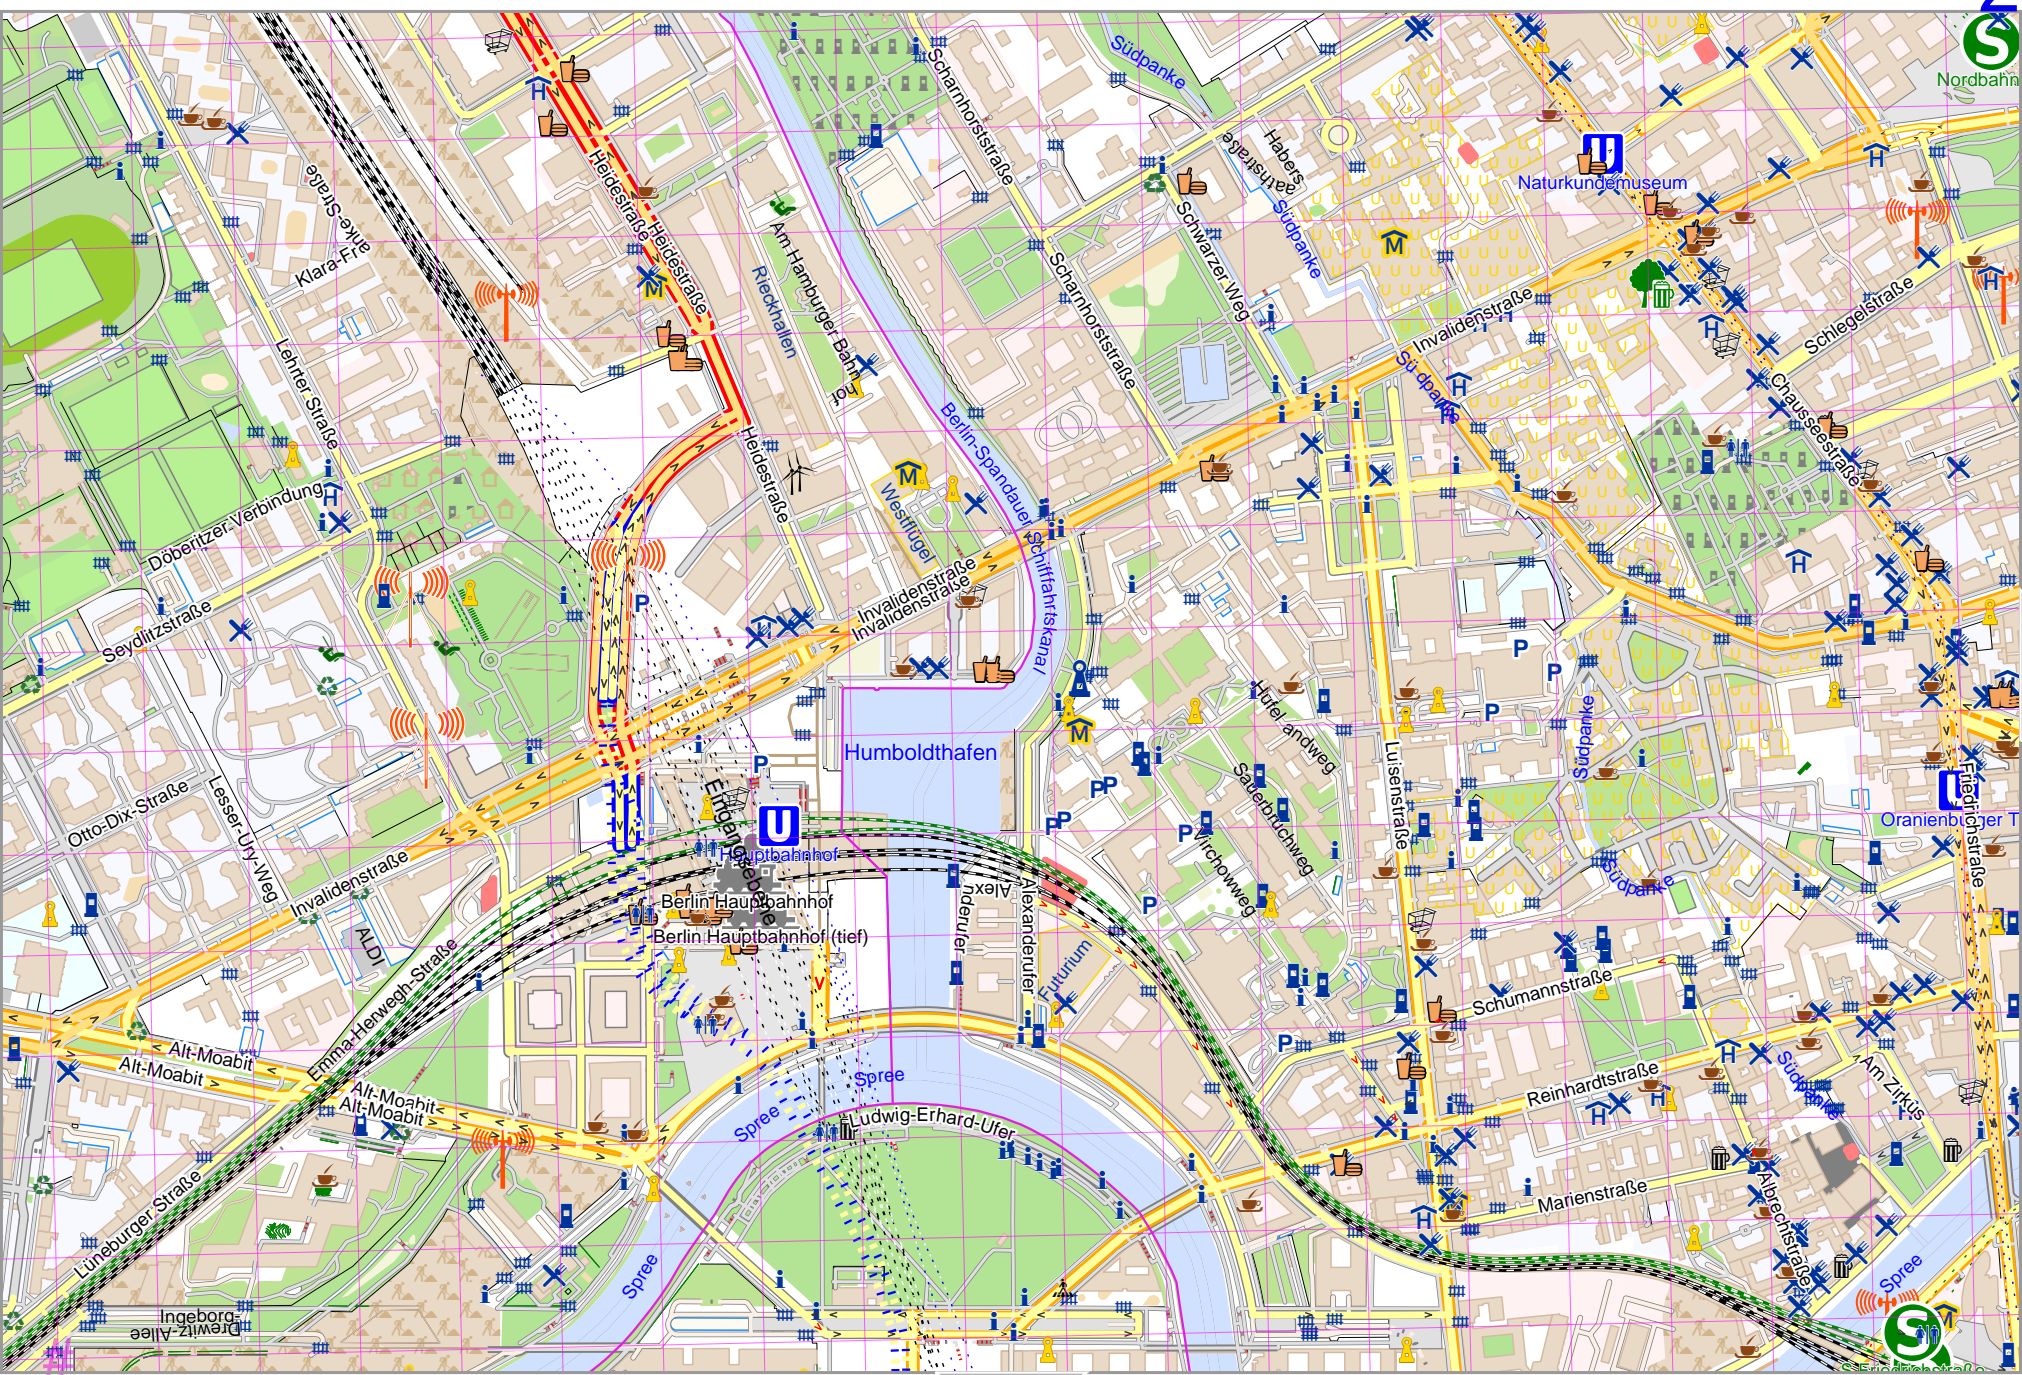

Map data © OpenStreetMap contributors

pdfmap_20240806_125103_berlin_7500_13.4013_52.5146_767.pdf

berlin-7500

Map data © OpenStreetMap contributors

lon 13.35876 lat 52.52041 [nom. scale = 1 / 7500]

UTM: 33 U easting 388.70 km northing 5820.20 km
 UTM-Grid-width = 100m

berlin-7500

Map data © OpenStreetMap contributors

lon 13.38716 lat 52.52041 [nom. scale = 1 / 7500]

lon 13.41665 lat 52.53254

pdfmap_20240806_125103_berlin_7500_134013_52.5146_767.pdf

UTM: 33 U easting 390.60 km northing 5820.20 km

UTM-Grid-width = 100m

Map data © OpenStreetMap contributors

lon 13.41555 lat 52.52041 [nom. scale = 1 / 7500]

lon 13.44505 lat 52.53254

pdfmap_20240806_125103_berlin_7500_134013_52.5146_767.pdf

UTM: 33 U easting 392.50 km northing 5820.20 km
 UTM-Grid-width = 100m

Map data © OpenStreetMap contributors

lon 13.38716 lat 52.49749 [nom. scale = 1 / 7500]

lon 13.41665 lat 52.50962

pdfmap_20240806_125103_berlin_7500_134013_52.5146_767.pdf

UTM: 66 U easting 390.60 km northing 5817.60 km