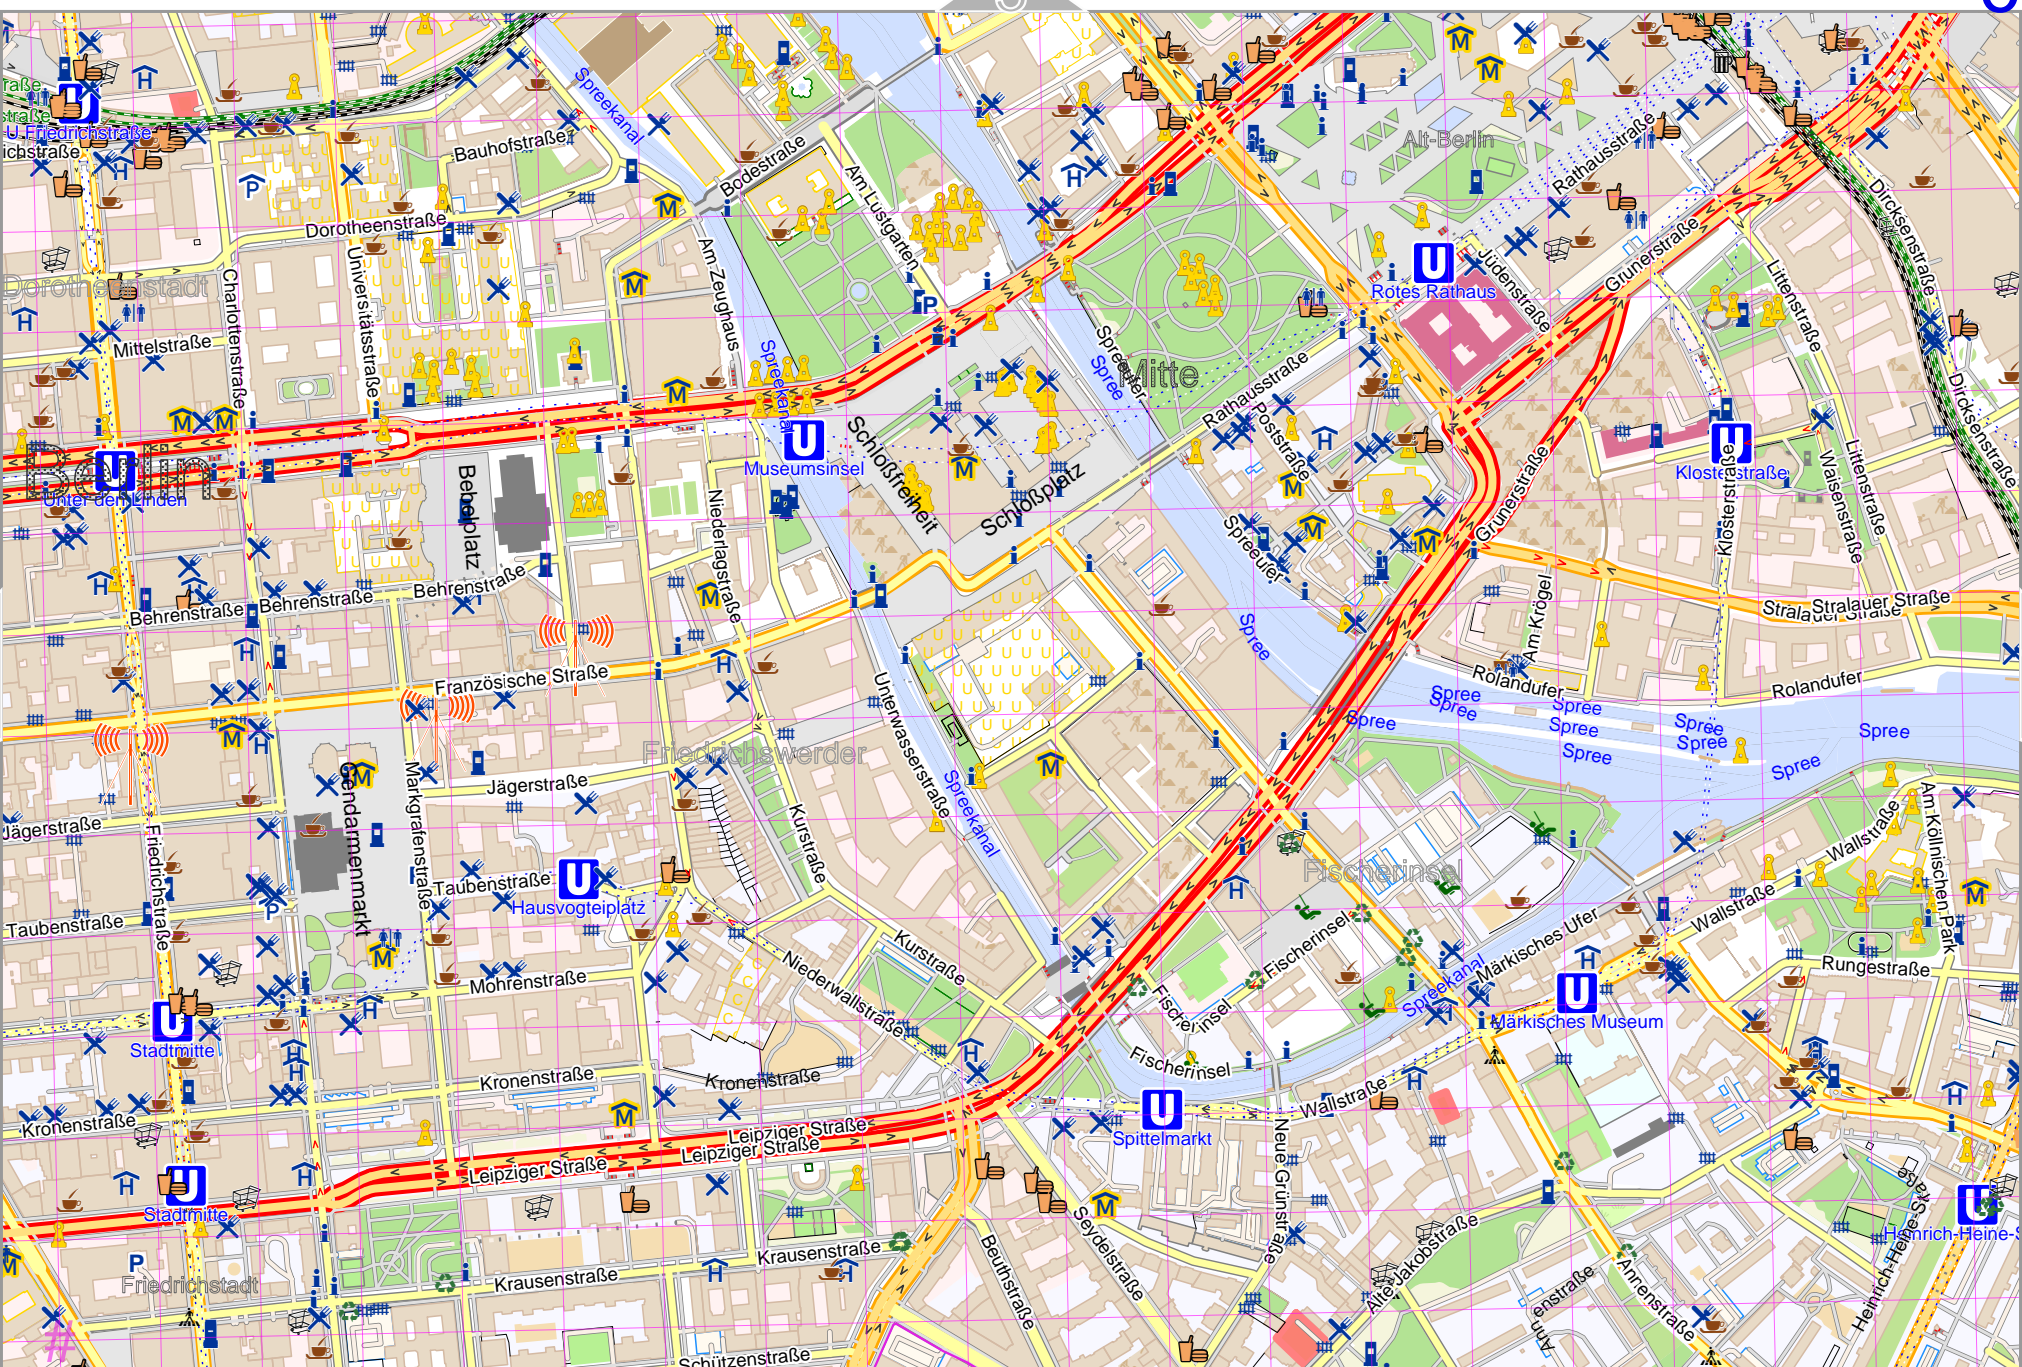

Map data © OpenStreetMap contributors

pdfmap_20240806_125103_berlin_7500_13.4013_52.5146_767.pdf

berlin-7500

Map data © OpenStreetMap contributors

lon 13.35876 lat 52.52041 [nom. scale = 1 / 7500]

UTM: 33 U easting 388.70 km northing 5820.20 km
 UTM-Grid-width = 100m

berlin-7500

Map data © OpenStreetMap contributors

lon 13.38716 lat 52.52041 [nom. scale = 1 / 7500]

lon 13.41665 lat 52.53254

pdfmap_20240806_125103_berlin_7500_134013_52.5146_767.pdf

UTM: 33 U easting 390.60 km northing 5820.20 km

UTM-Grid-width = 100m

Map data © OpenStreetMap contributors

lon 13.41555 lat 52.52041 [nom. scale = 1 / 7500]

lon 13.44505 lat 52.53254

pdfmap_20240806_125103_berlin_7500_134013_52.5146_767.pdf

UTM: 33 U easting 392.50 km northing 5820.20 km
 UTM-Grid-width = 100m

Map data © OpenStreetMap contributors

lon 13.38716 lat 52.49749 [nom. scale = 1 / 7500]

lon 13.41665 lat 52.50962

pdfmap_20240806_125103_berlin_7500_134013_52.5146_767.pdf

UTM: 66 U easting 390.60 km northing 5817.60 km