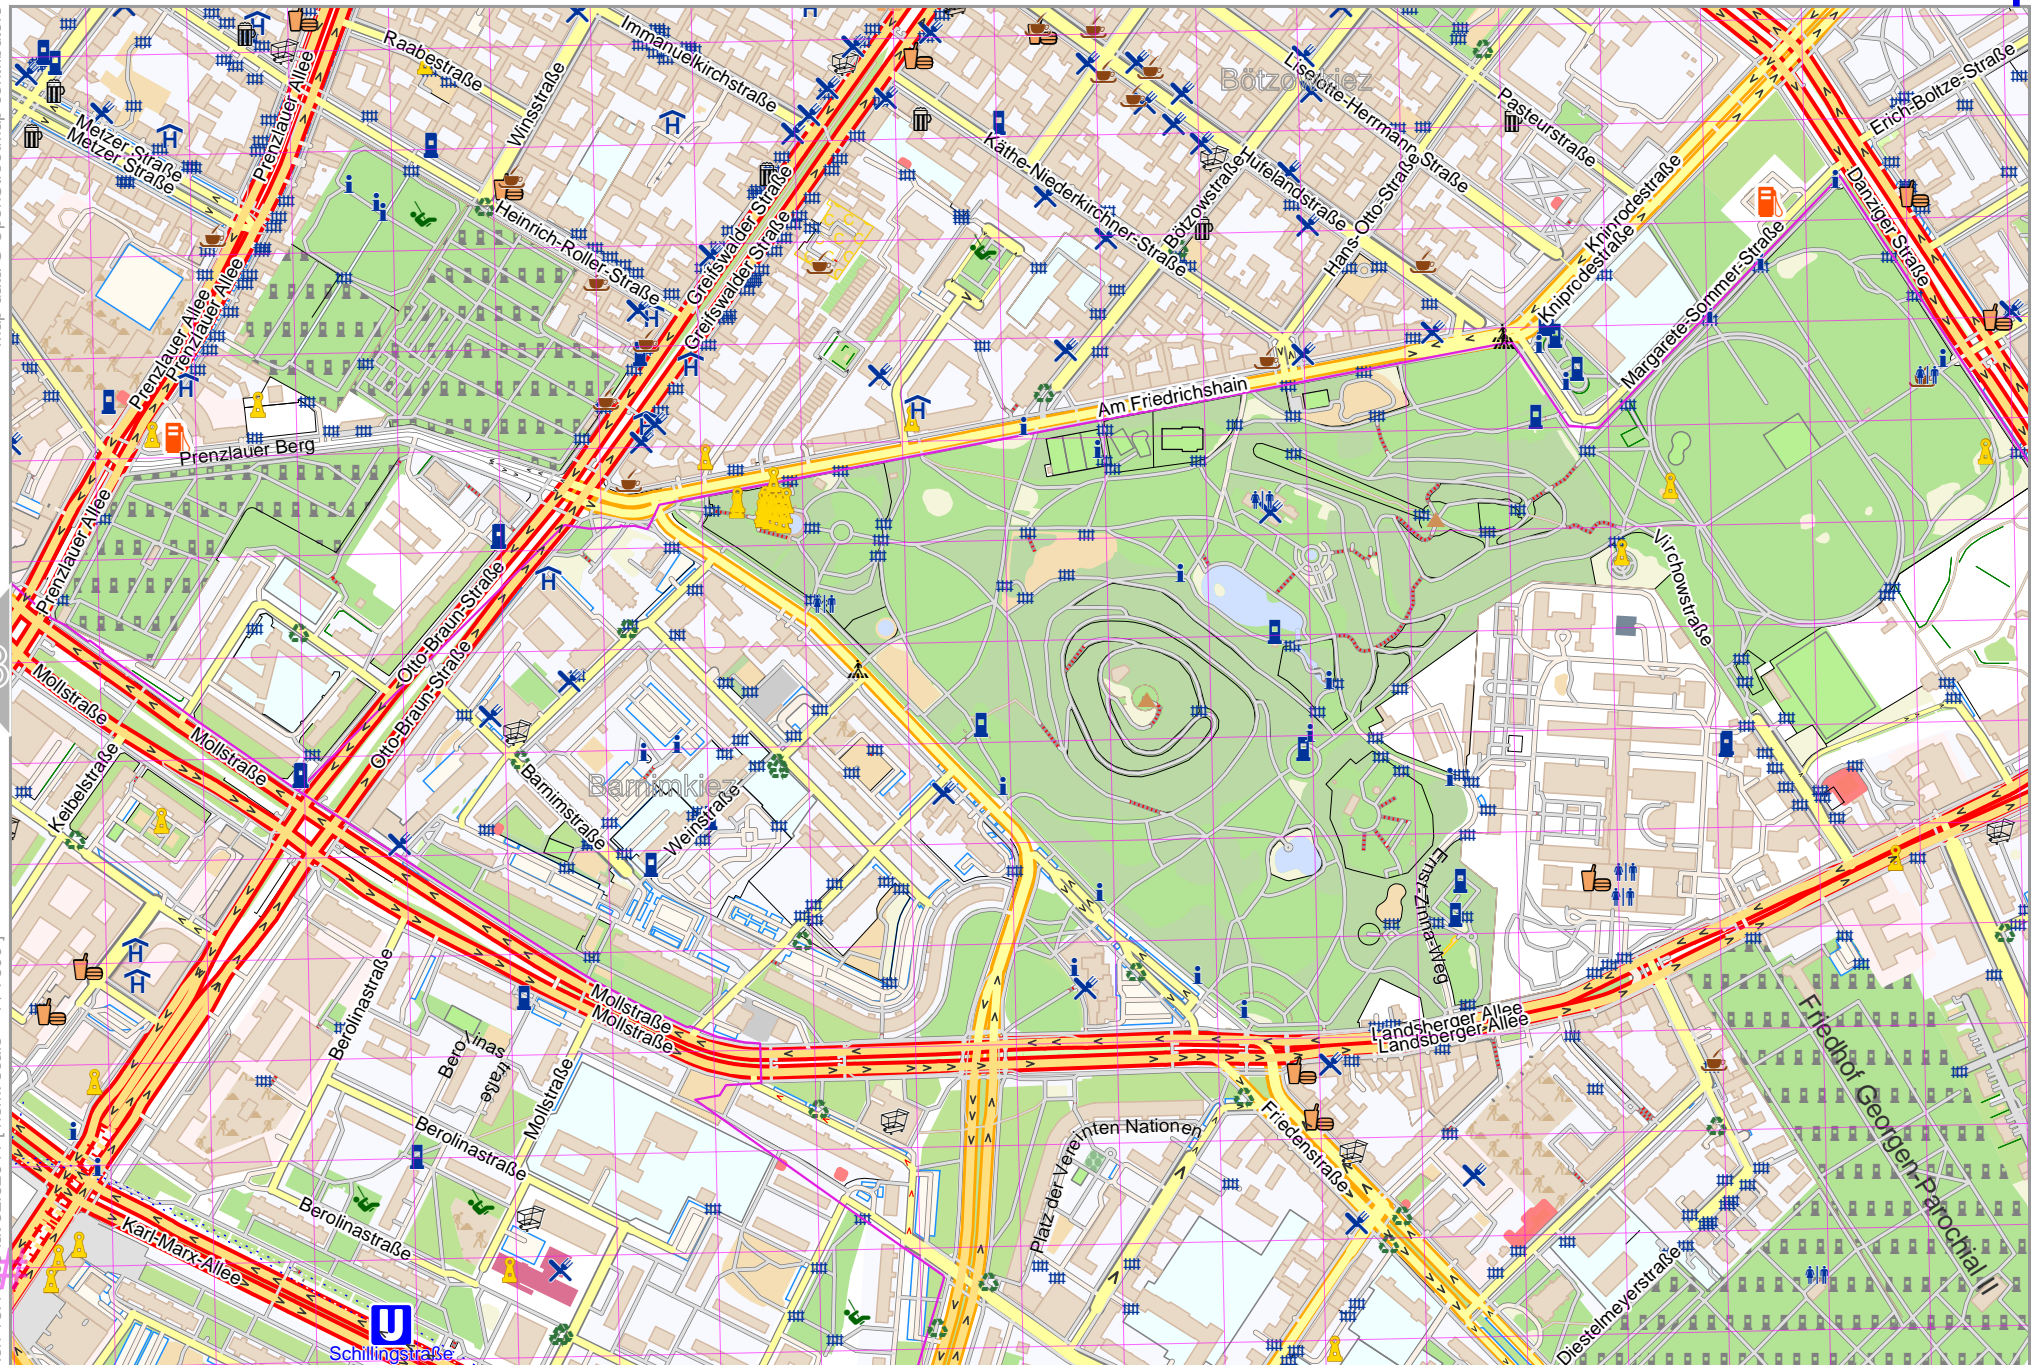

Map data © OpenStreetMap contributors

pdfmap_20240806_125103_berlin_7500_13.4013_52.5146_767.pdf

berlin-7500

Map data © OpenStreetMap contributors

lon 13.35876 lat 52.52041 [nom. scale = 1 / 7500]

UTM: 33 U easting 388.70 km northing 5820.20 km
 UTM-Grid-width = 100m

berlin-7500

Map data © OpenStreetMap contributors

lon 13.38716 lat 52.52041 [nom. scale = 1 / 7500]

lon 13.41665 lat 52.53254

pdfmap_20240806_125103_berlin_7500_134013_52.5146_767.pdf

UTM: 33 U easting 390.60 km northing 5820.20 km

UTM-Grid-width = 100m

Map data © OpenStreetMap contributors

lon 13.41555 lat 52.52041 [nom. scale = 1 / 7500]

lon 13.44505 lat 52.53254

pdfmap_20240806_125103_berlin_7500_134013_52.5146_767.pdf

UTM: 33 U easting 392.50 km northing 5820.20 km
 UTM-Grid-width = 100m

Map data © OpenStreetMap contributors

lon 13.38716 lat 52.49749 [nom. scale = 1 / 7500]

lon 13.41665 lat 52.50962

pdfmap_20240806_125103_berlin_7500_134013_52.5146_767.pdf

UTM: 66 U easting 390.60 km northing 5817.60 km