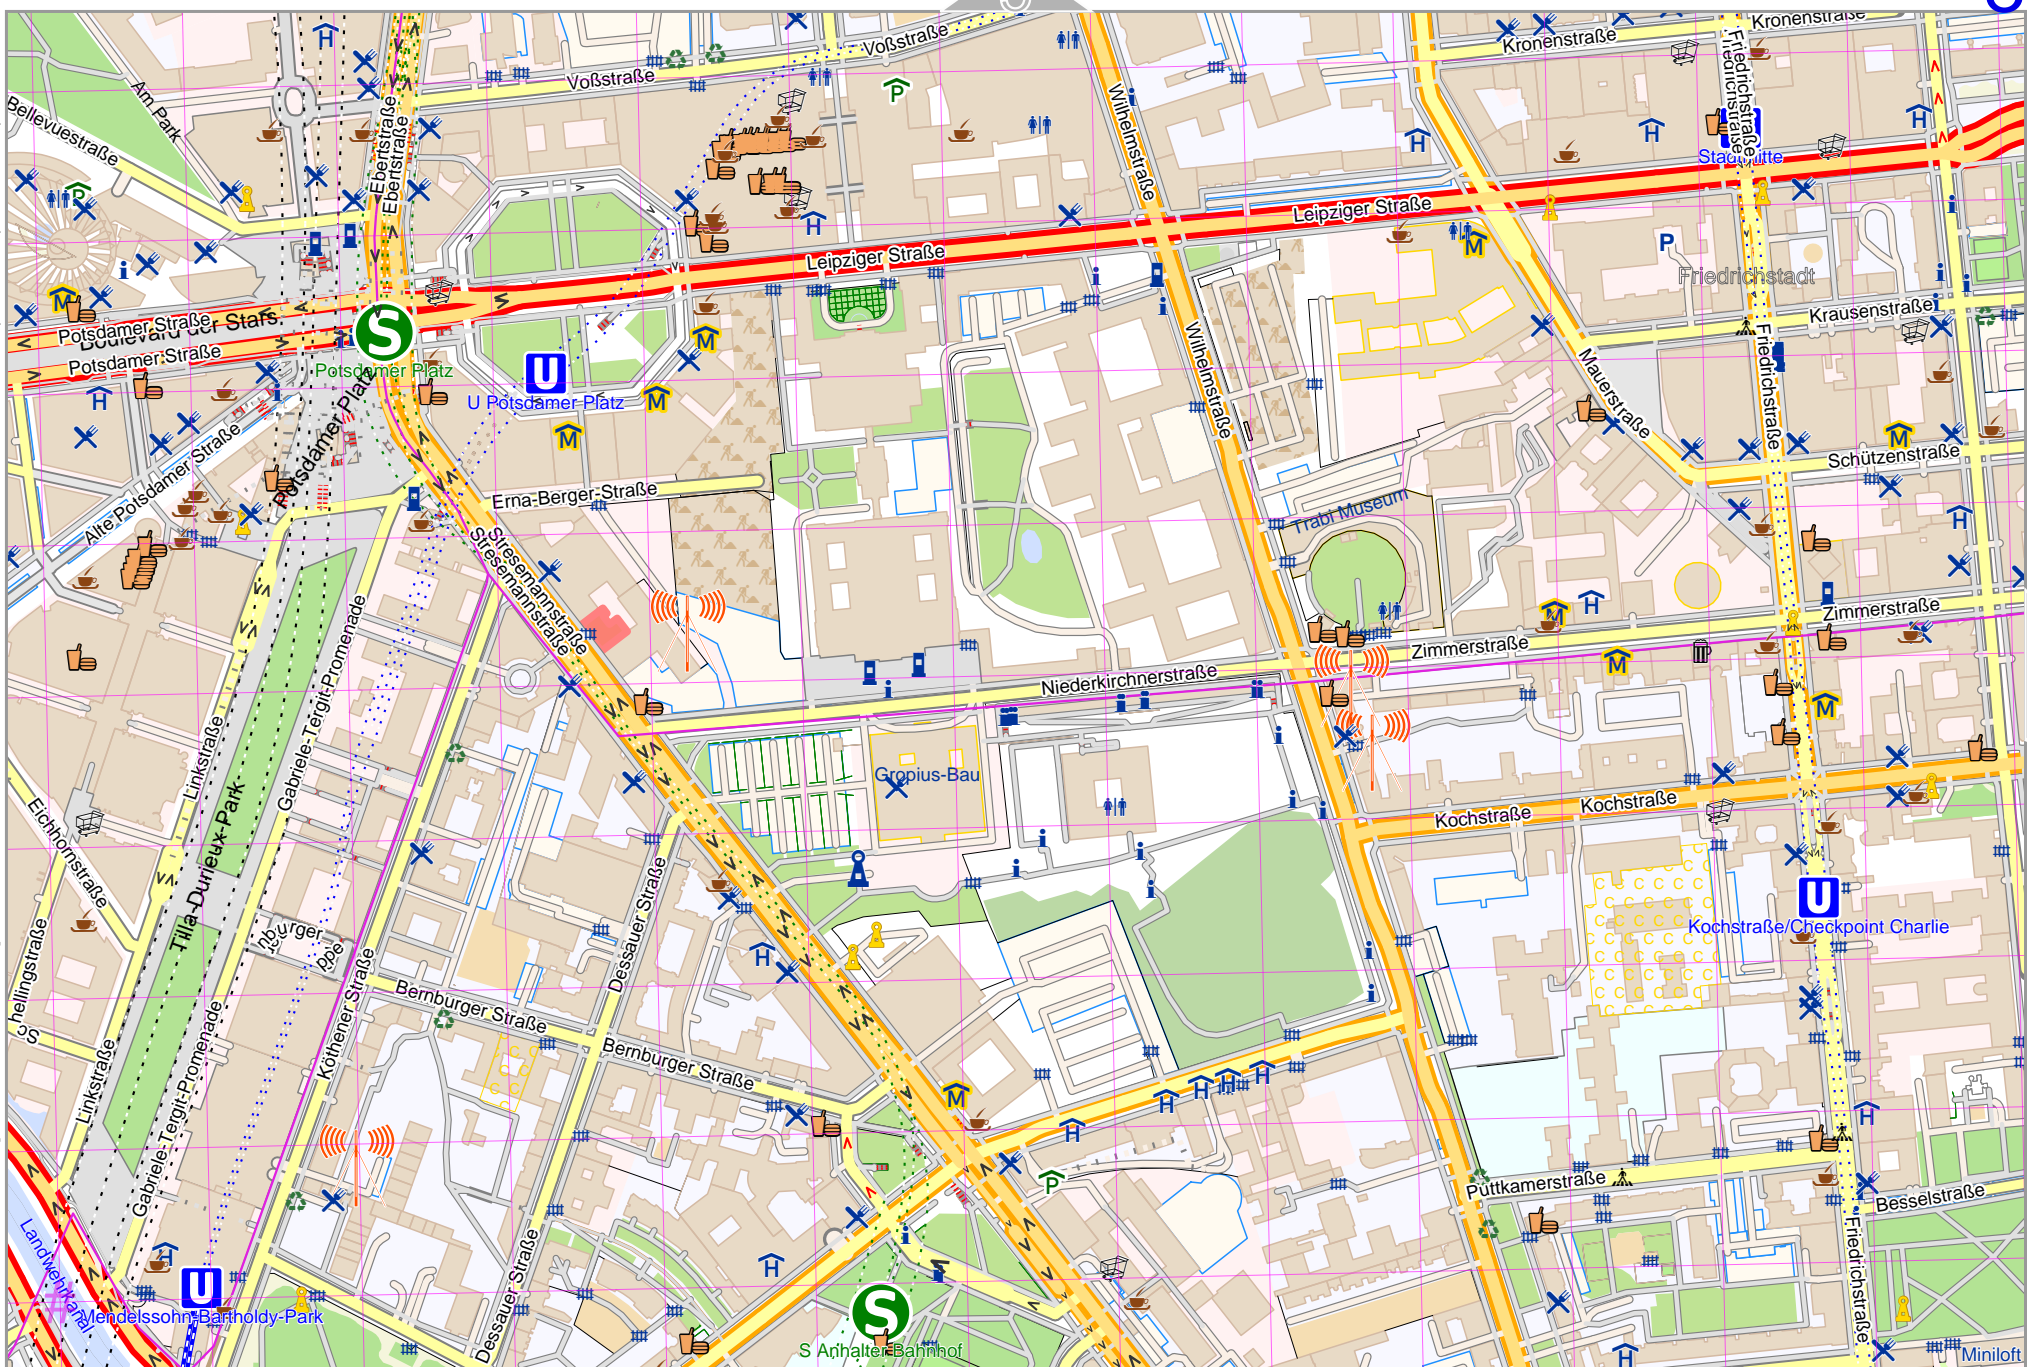

Map data © OpenStreetMap contributors

pdfmap 20240806 124723 berlin_13.4013 52.5146 242.pdf

UTM: 33 U easting 389.70 km northing 5820.00 km
 UTM-Grid-width = 100m

Map data © OpenStreetMap contributors

lon 13.41082 lat 52.51850 [nom. scale = 1 / 5000]

lon 13.43048 lat 52.52658

pdfmap_20240806_124723_berlin_13.4013_52.5146_242.pdf

UTM: 33 U easting 392.20 km northing 5819.90 km
 UTM-Grid-width = 100m

Map data © OpenStreetMap contributors

lon 13.37296 lat 52.50322 [nom. scale = 1 / 5000]

lon 13.39263 lat 52.51131

pdfmap_20240806_124723_berlin_134013_52.5146_242.pdf

UTM: 33 U easting 389.60 km northing 5818.30 km

UTM-Grid-width = 100m