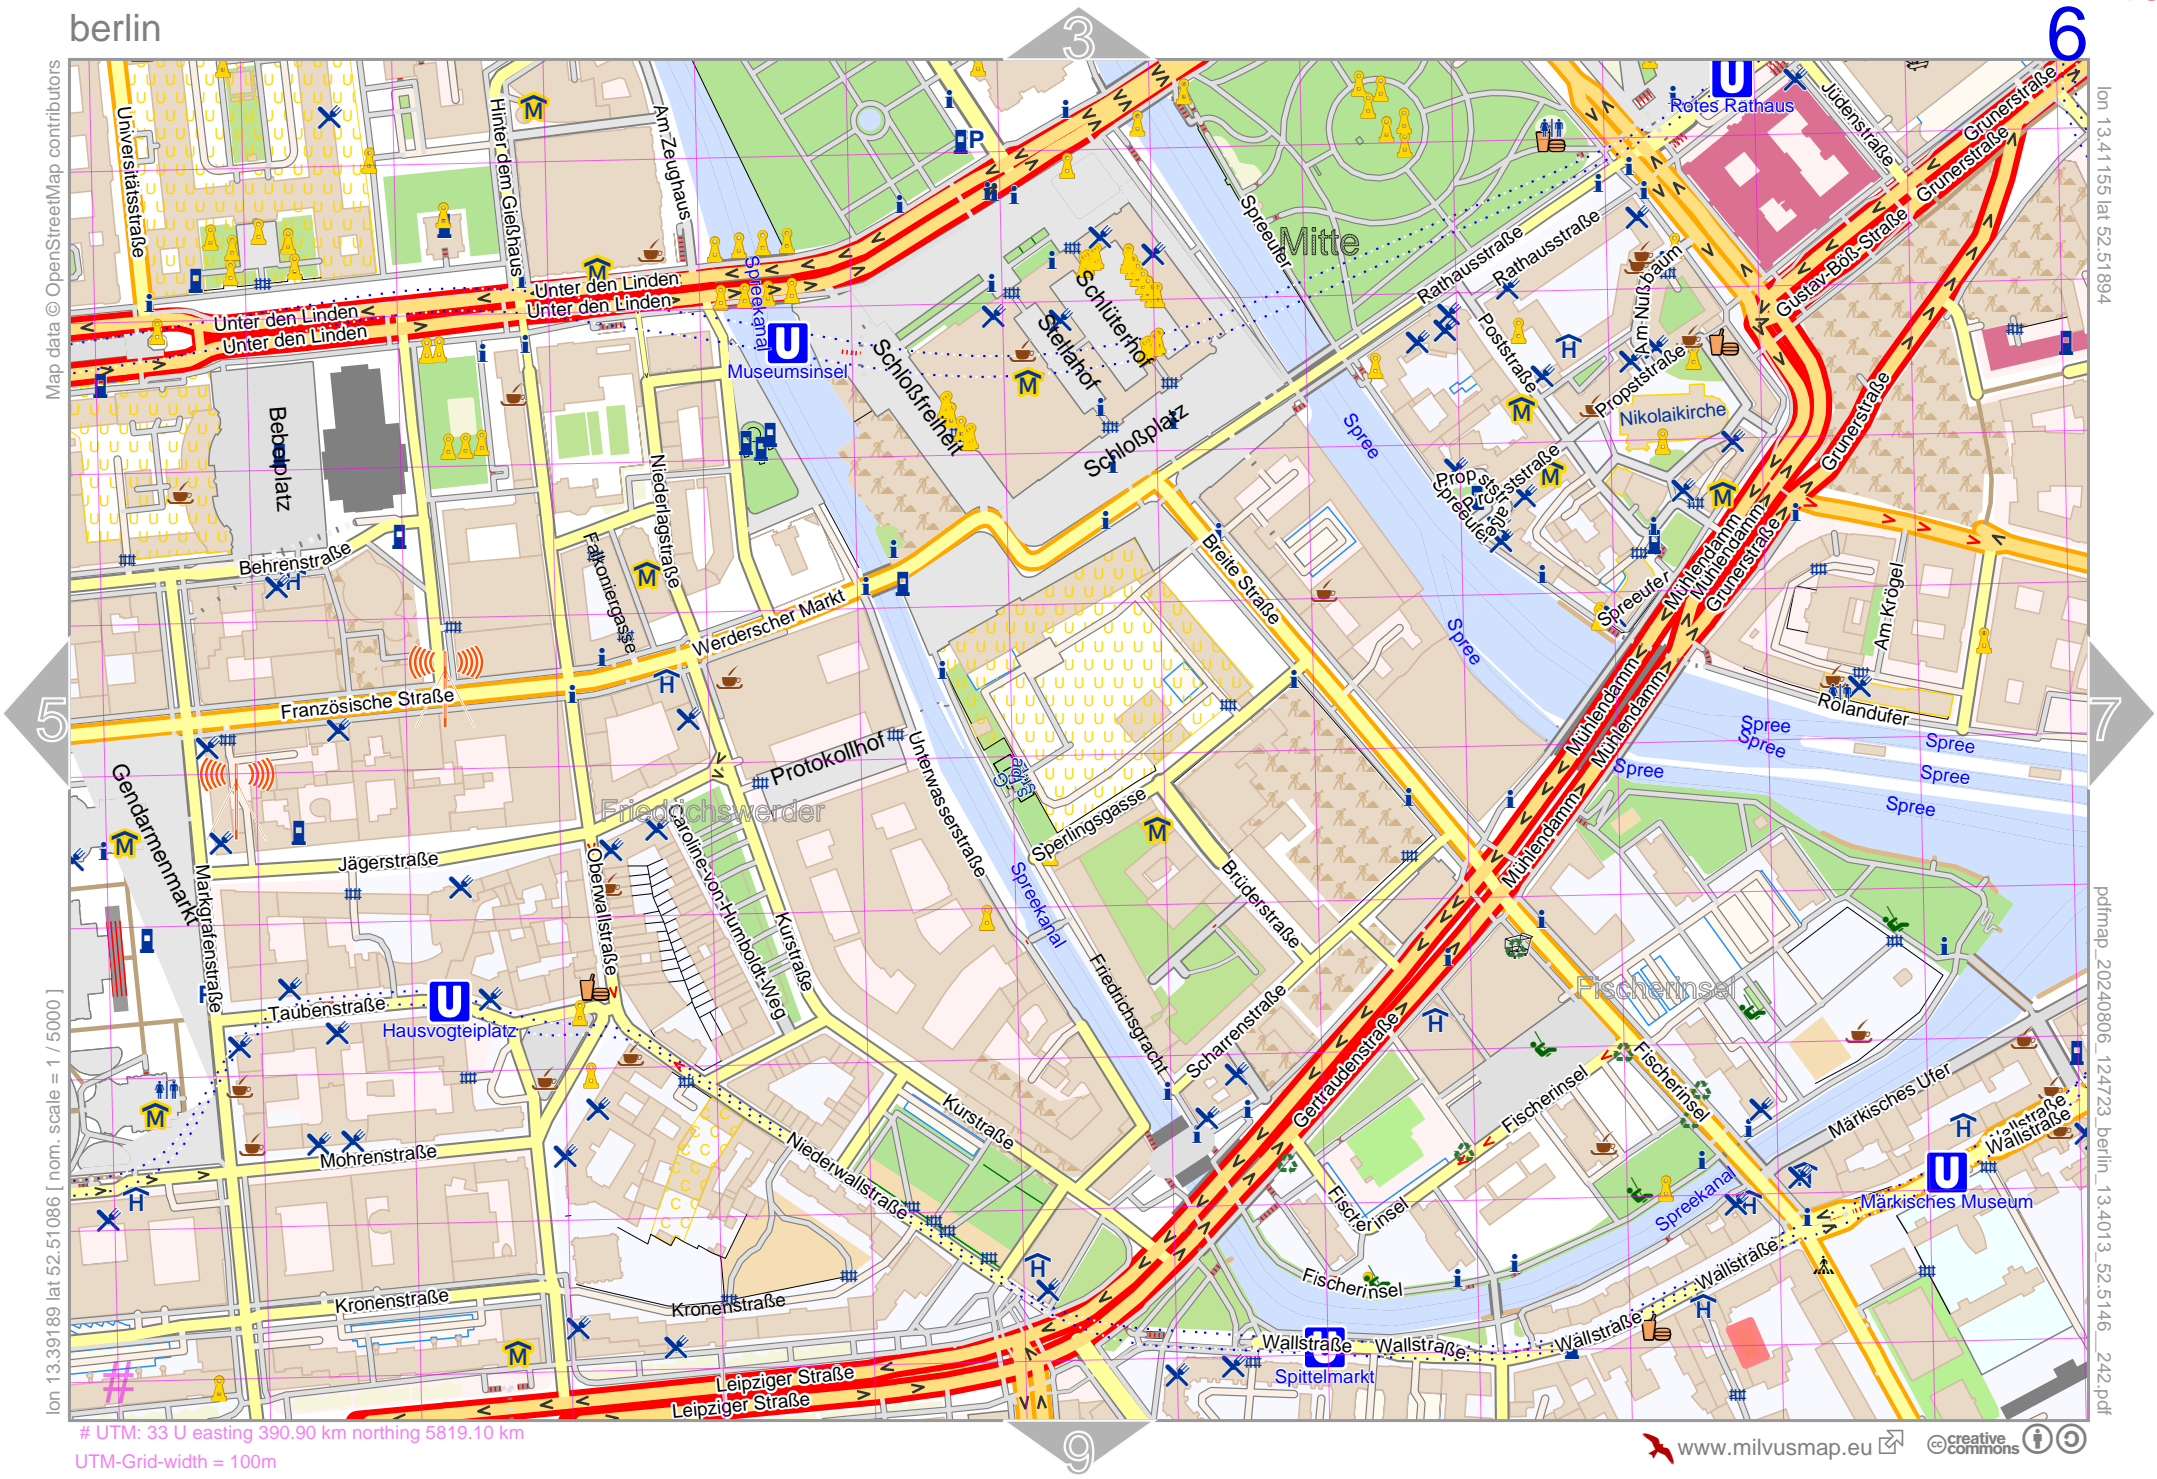

Map data © OpenStreetMap contributors

pdfmap 20240806 124723 berlin_13.4013 52.5146 242.pdf

UTM: 33 U easting 389.70 km northing 5820.00 km
 UTM-Grid-width = 100m

Map data © OpenStreetMap contributors

lon 13.41082 lat 52.51850 [nom. scale = 1 / 5000]

lon 13.43048 lat 52.52658

pdfmap_20240806_124723_berlin_13.4013_52.5146_242.pdf

UTM: 33 U easting 392.20 km northing 5819.90 km
 UTM-Grid-width = 100m

Map data © OpenStreetMap contributors

lon 13.37296 lat 52.50322 [nom. scale = 1 / 5000]

lon 13.39263 lat 52.51131

pdfmap_20240806_124723_berlin_134013_52.5146_242.pdf

UTM: 33 U easting 389.60 km northing 5818.30 km

UTM-Grid-width = 100m