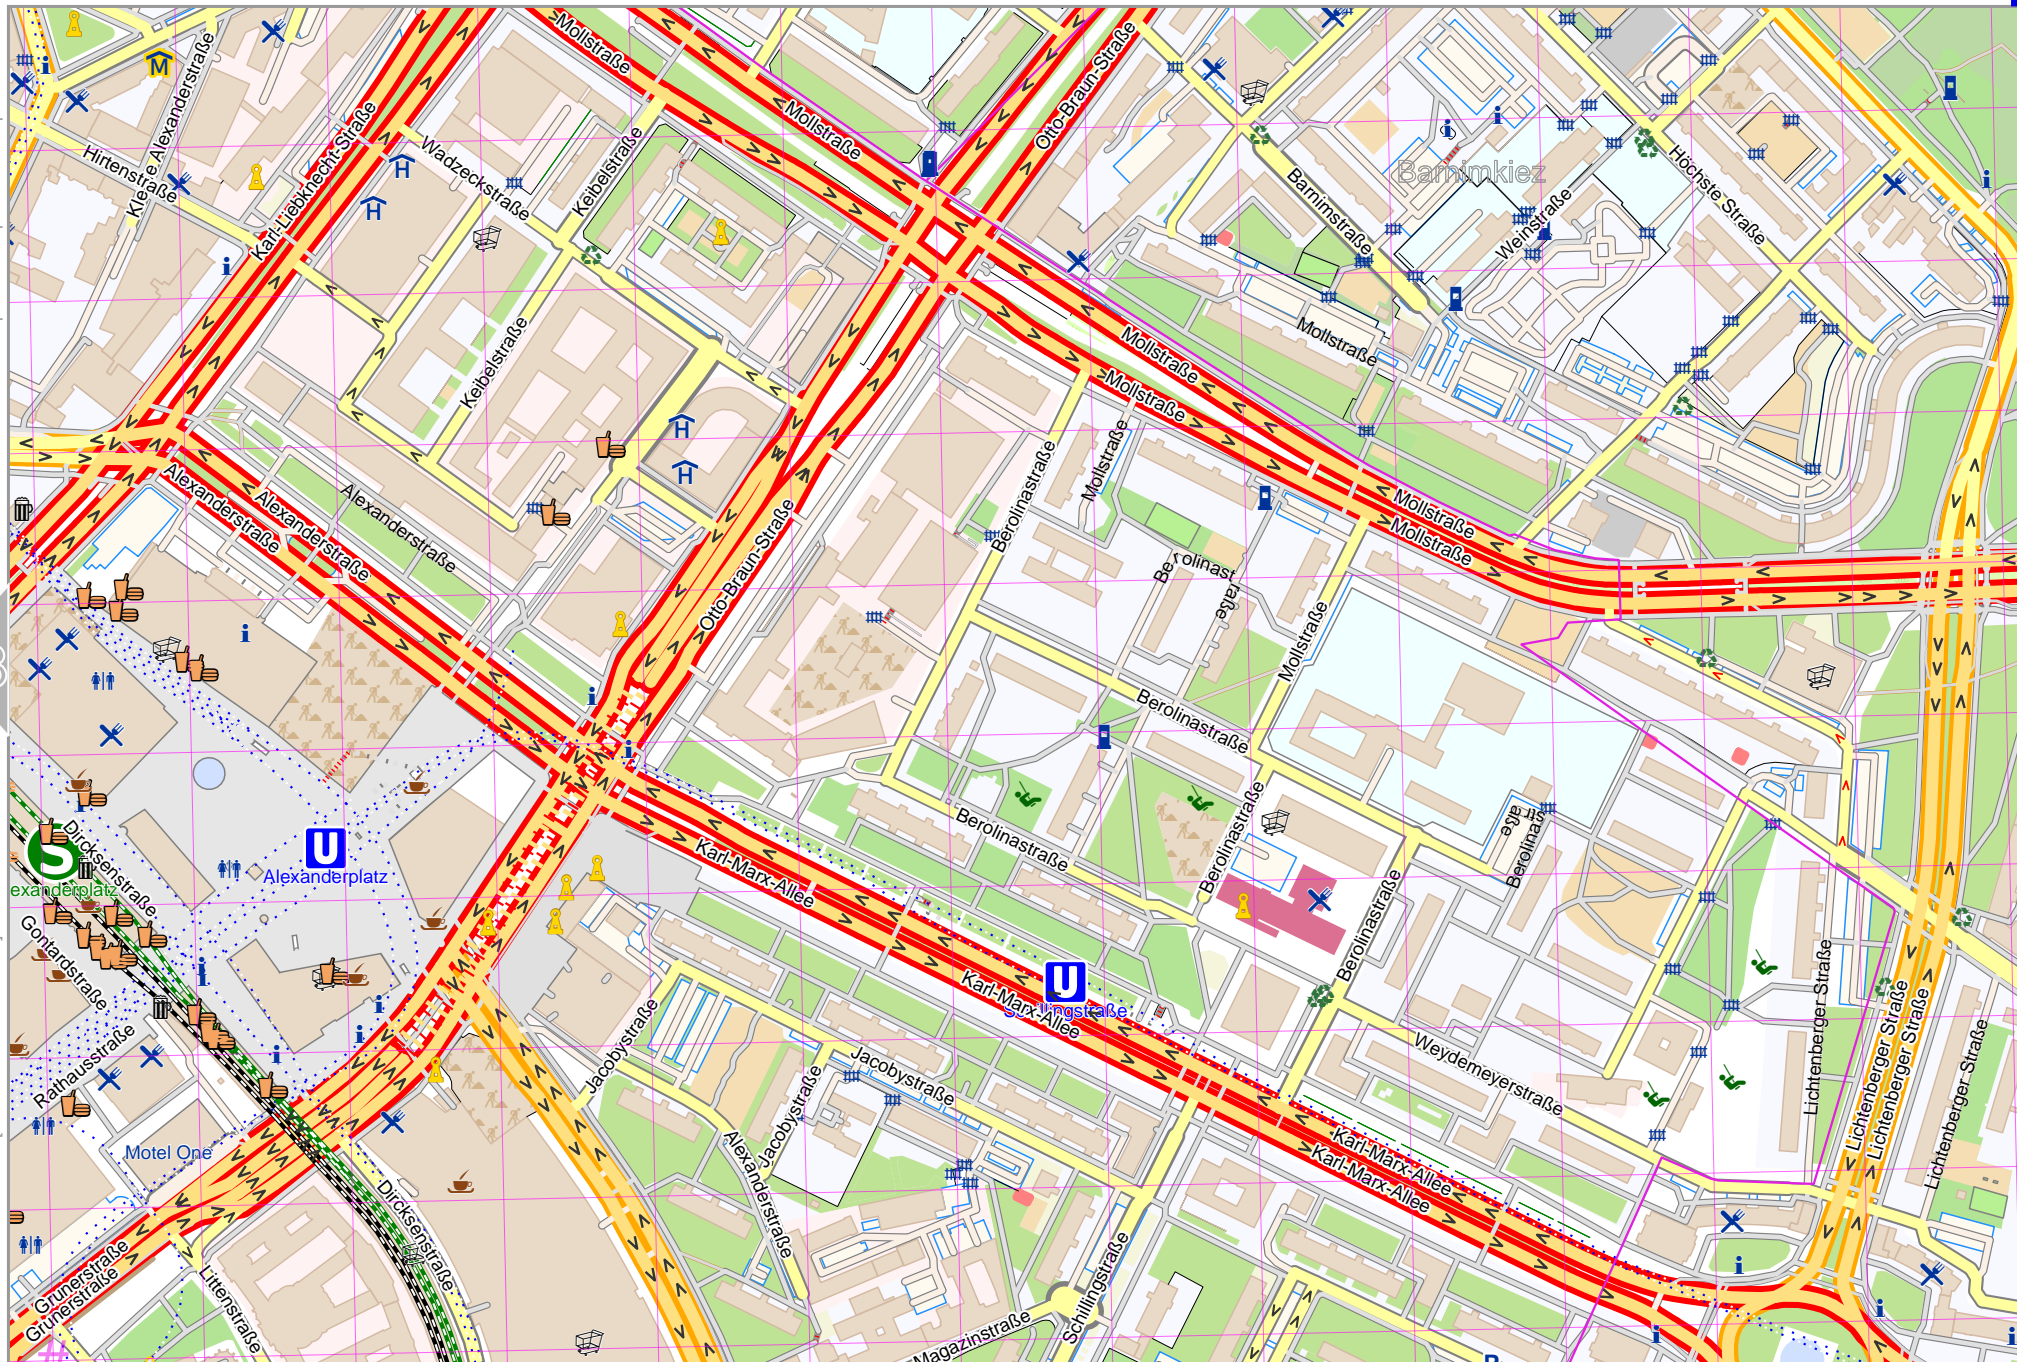

Map data © OpenStreetMap contributors

pdfmap 20240806 124723 berlin_13.4013 52.5146 242.pdf

UTM: 33 U easting 389.70 km northing 5820.00 km
 UTM-Grid-width = 100m

Map data © OpenStreetMap contributors

lon 13.41082 lat 52.51850 [nom. scale = 1 / 5000]

lon 13.43048 lat 52.52658

pdfmap_20240806_124723_berlin_13.4013_52.5146_242.pdf

UTM: 33 U easting 392.20 km northing 5819.90 km
 UTM-Grid-width = 100m

Map data © OpenStreetMap contributors

lon 13.37296 lat 52.50322 [nom. scale = 1 / 5000]

lon 13.39263 lat 52.51131

pdfmap_20240806_124723_berlin_134013_52.5146_242.pdf

UTM: 33 U easting 389.60 km northing 5818.30 km

UTM-Grid-width = 100m