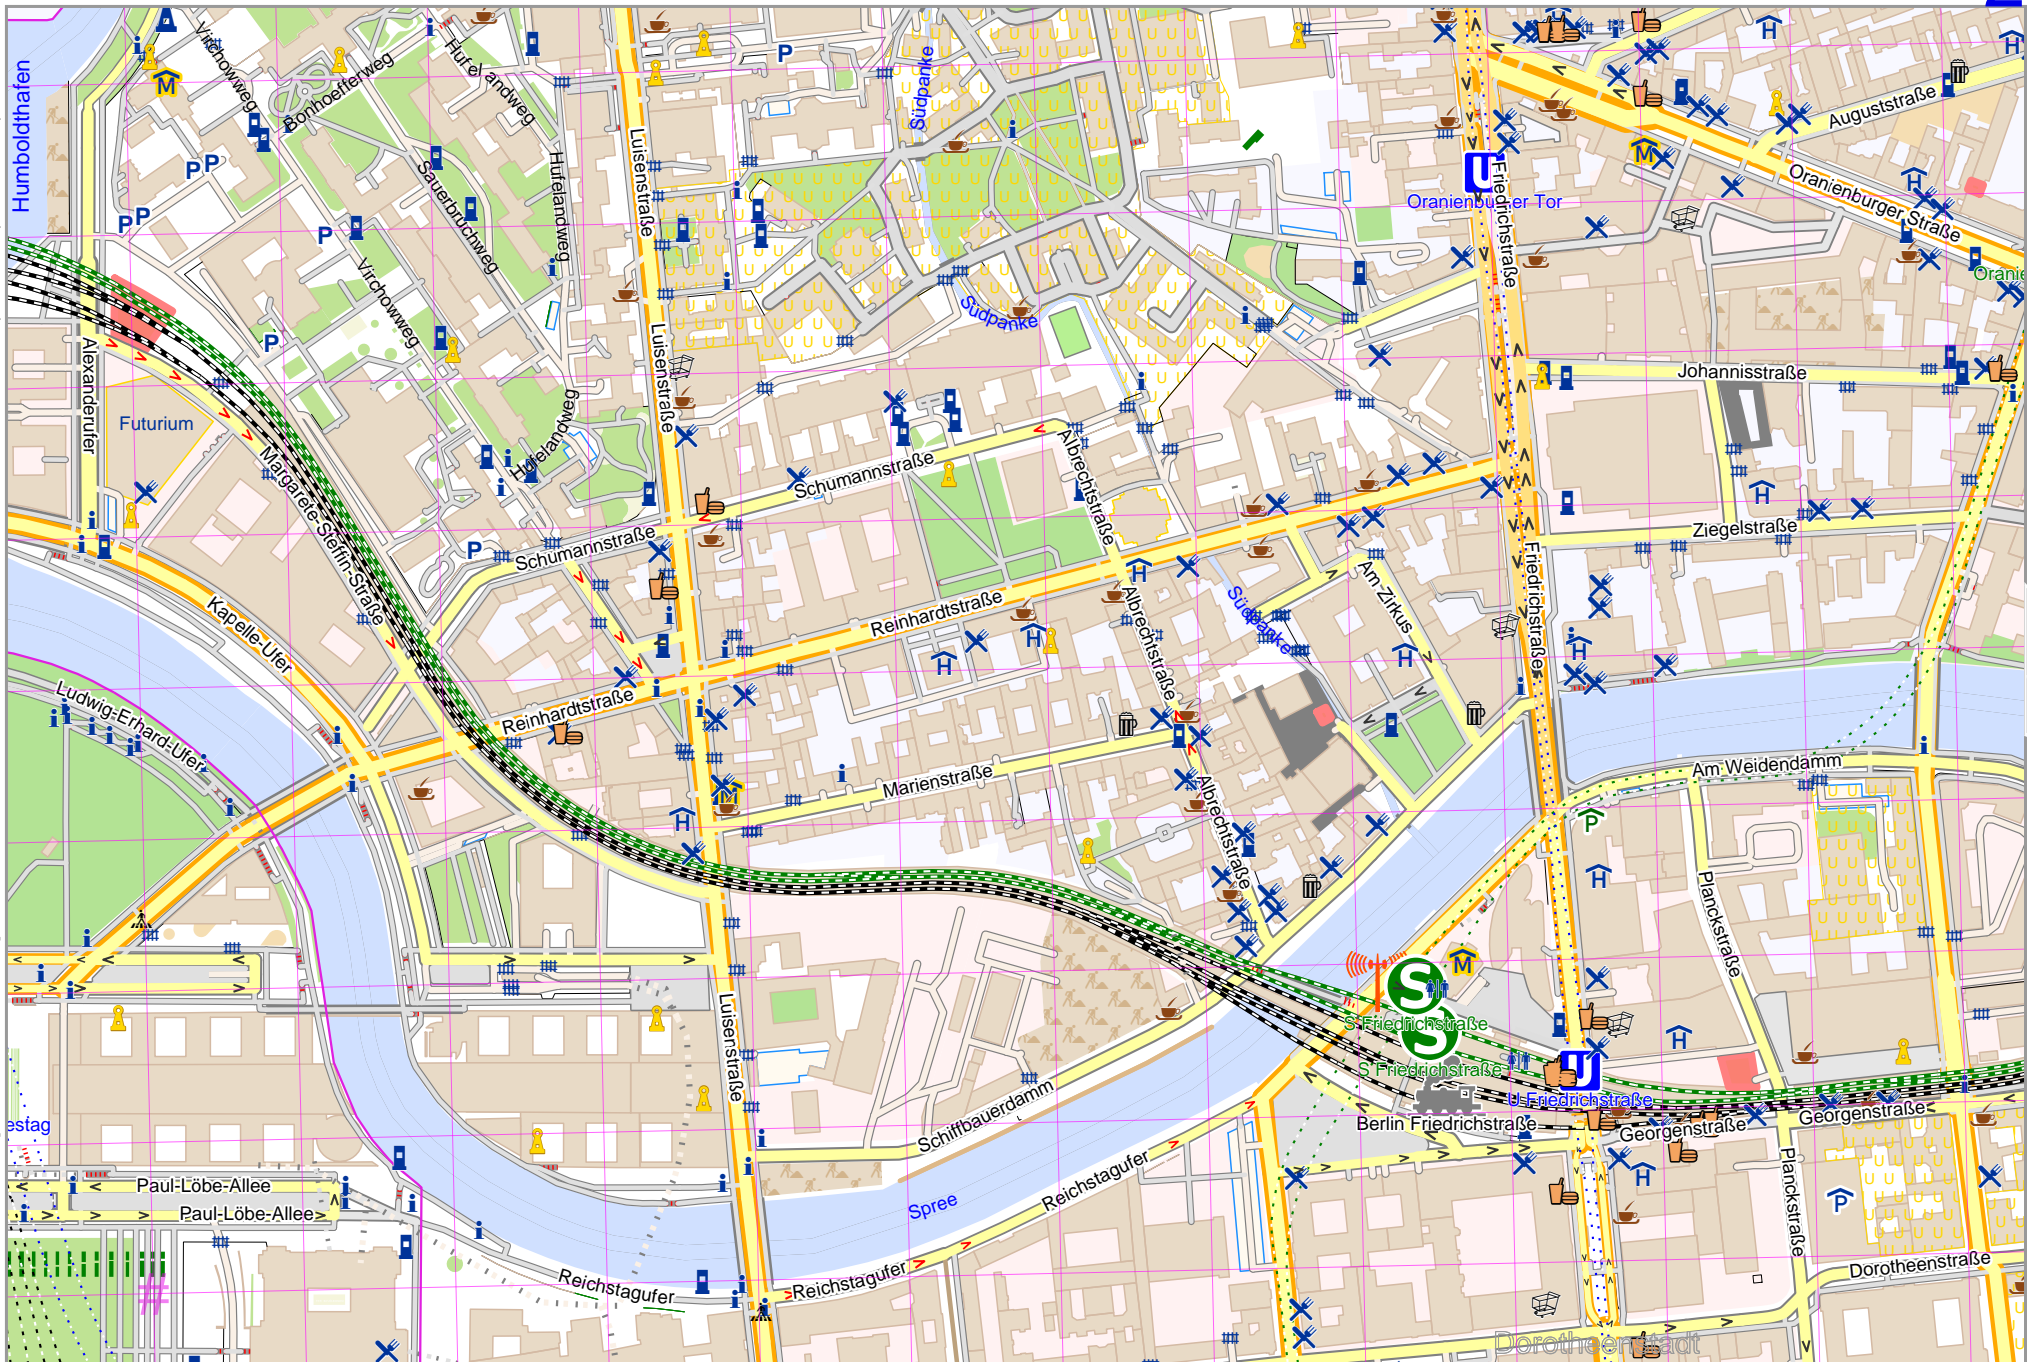

Map data © OpenStreetMap contributors

pdfmap 20240806 124723 berlin_13.4013 52.5146 242.pdf

UTM: 33 U easting 389.70 km northing 5820.00 km
 UTM-Grid-width = 100m

Map data © OpenStreetMap contributors

lon 13.41082 lat 52.51850 [nom. scale = 1 / 5000]

lon 13.43048 lat 52.52658

pdfmap_20240806_124723_berlin_13.4013_52.5146_242.pdf

UTM: 33 U easting 392.20 km northing 5819.90 km
 UTM-Grid-width = 100m

Map data © OpenStreetMap contributors

lon 13.37296 lat 52.50322 [nom. scale = 1 / 5000]

lon 13.39263 lat 52.51131

pdfmap_20240806_124723_berlin_134013_52.5146_242.pdf

UTM: 33 U easting 389.60 km northing 5818.30 km

UTM-Grid-width = 100m