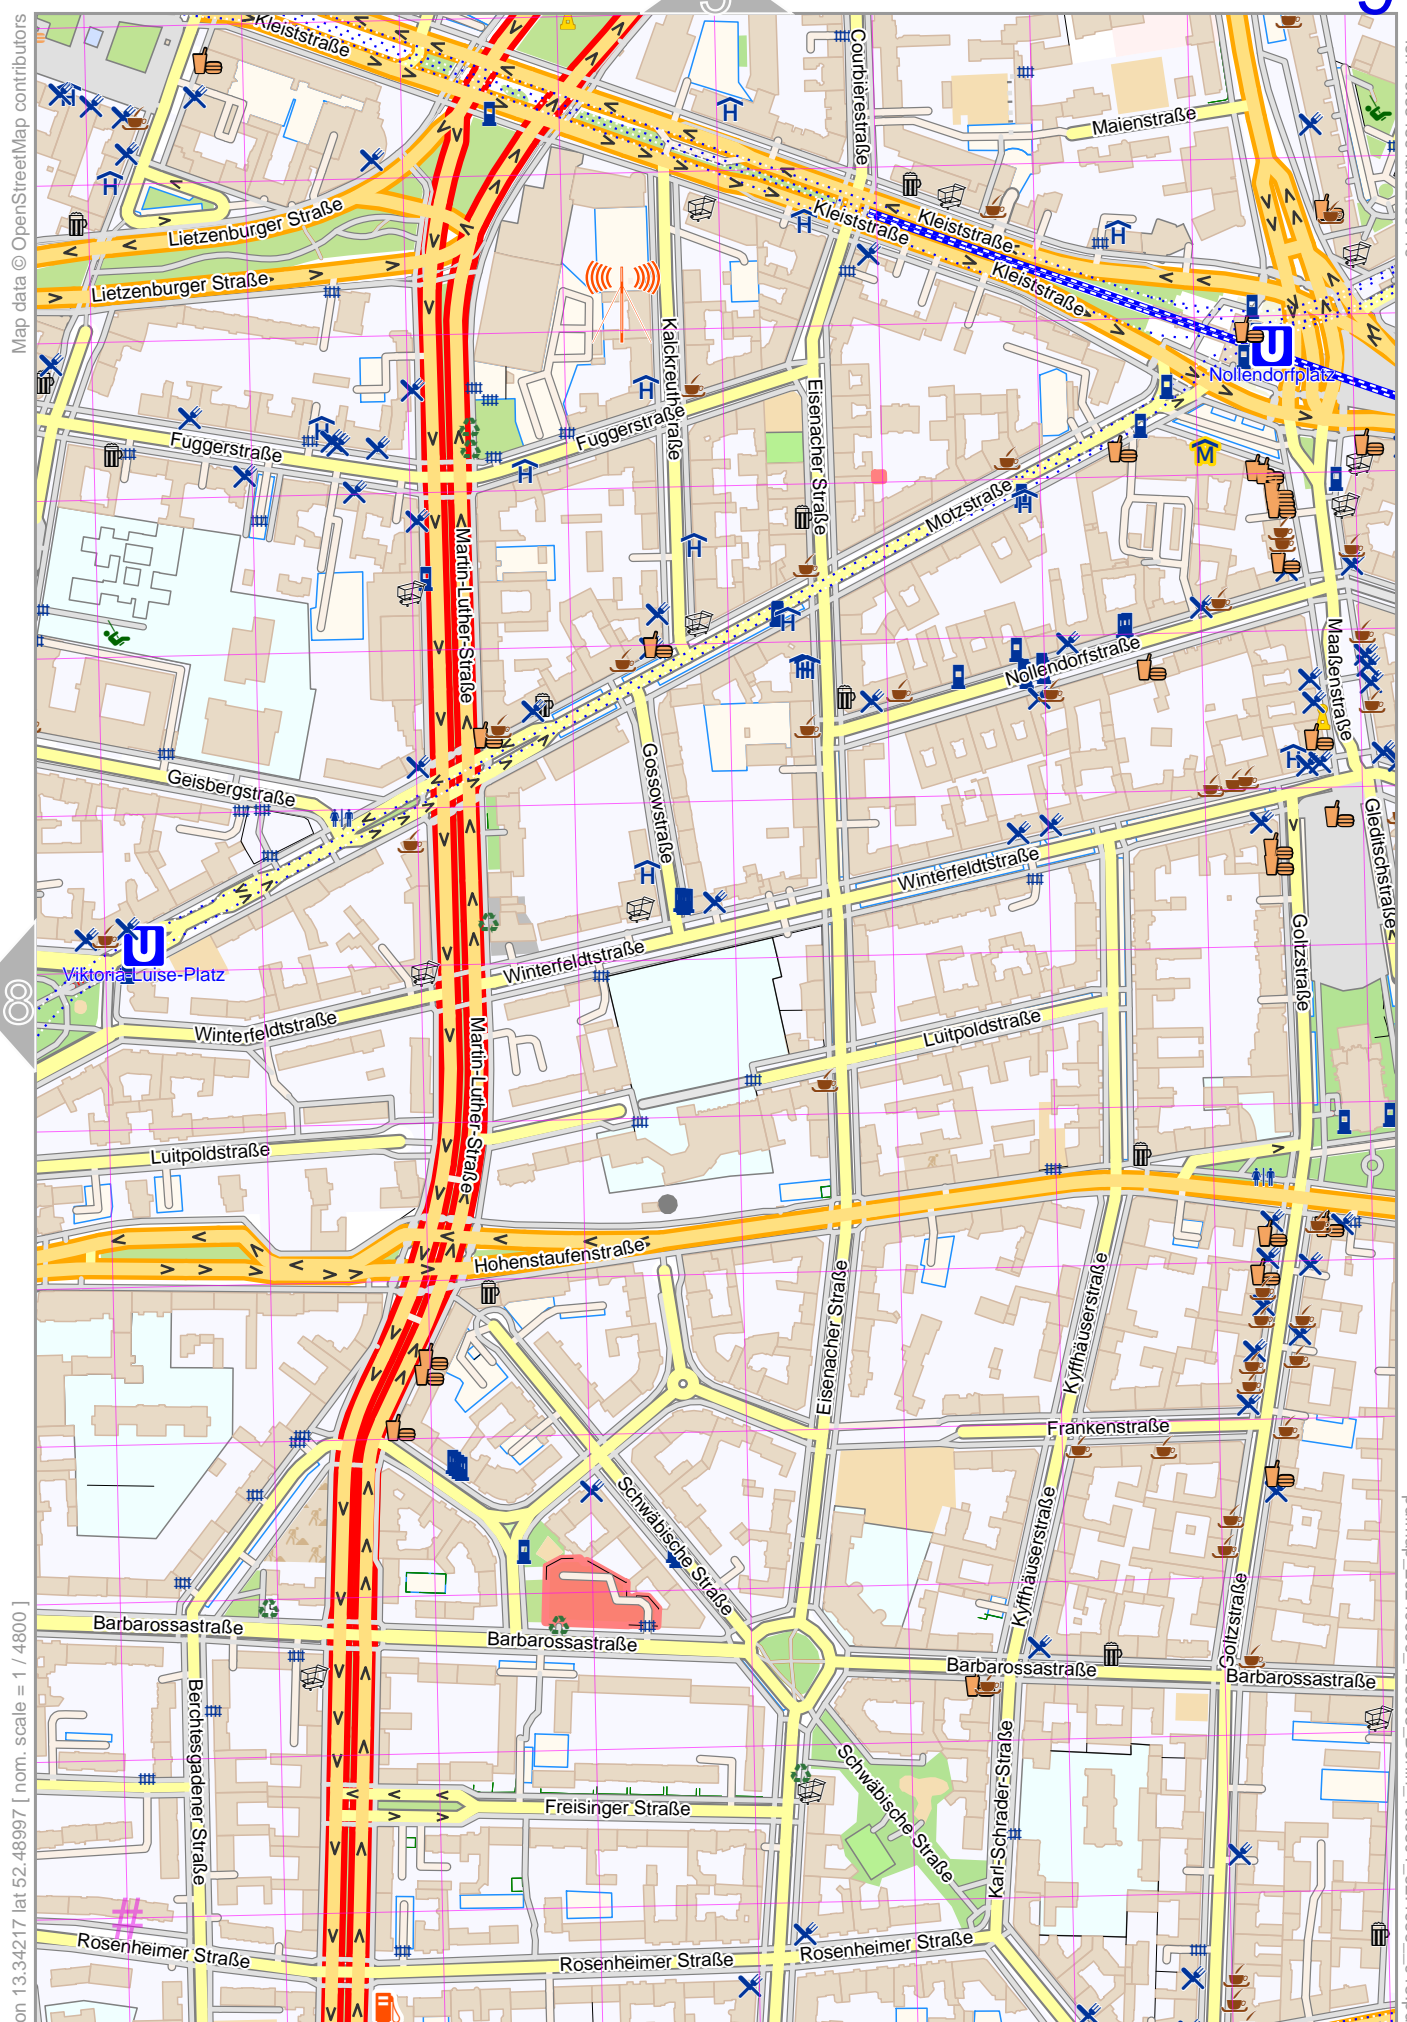

Map data © OpenStreetMap contributors

pdfmap_20240806_123953_Berlin_13.3301_52.4955_918.pdf

Berlin

Map data © OpenStreetMap contributors

lon 13.33086 lat 52.51258

lon 13.31814 lat 52.50106 [nom. scale = 1 / 4800]

UTM: 33 U easting 385.90 km northing 5816.90 km
UTM-Grid-width = 100m

Map data © OpenStreetMap contributors

lon 13.34288 lat 52.50149

lon 13.33016 lat 52.48997 [nom. scale = 1 / 4800]

pdfmap_20240806_123953_Berlin_13.3301_52.4955_918.pdf

UTM: 33 U easting 386.70 km northing 5816.90 km
UTM-Grid-width = 100m

Map data © OpenStreetMap contributors

lon 13.354891 lat 52.50149

[utm: 33 U easting 387.50 km northing 5816.90 km
UTM-Grid-width = 100m
lon 13.354891 lat 52.50149]