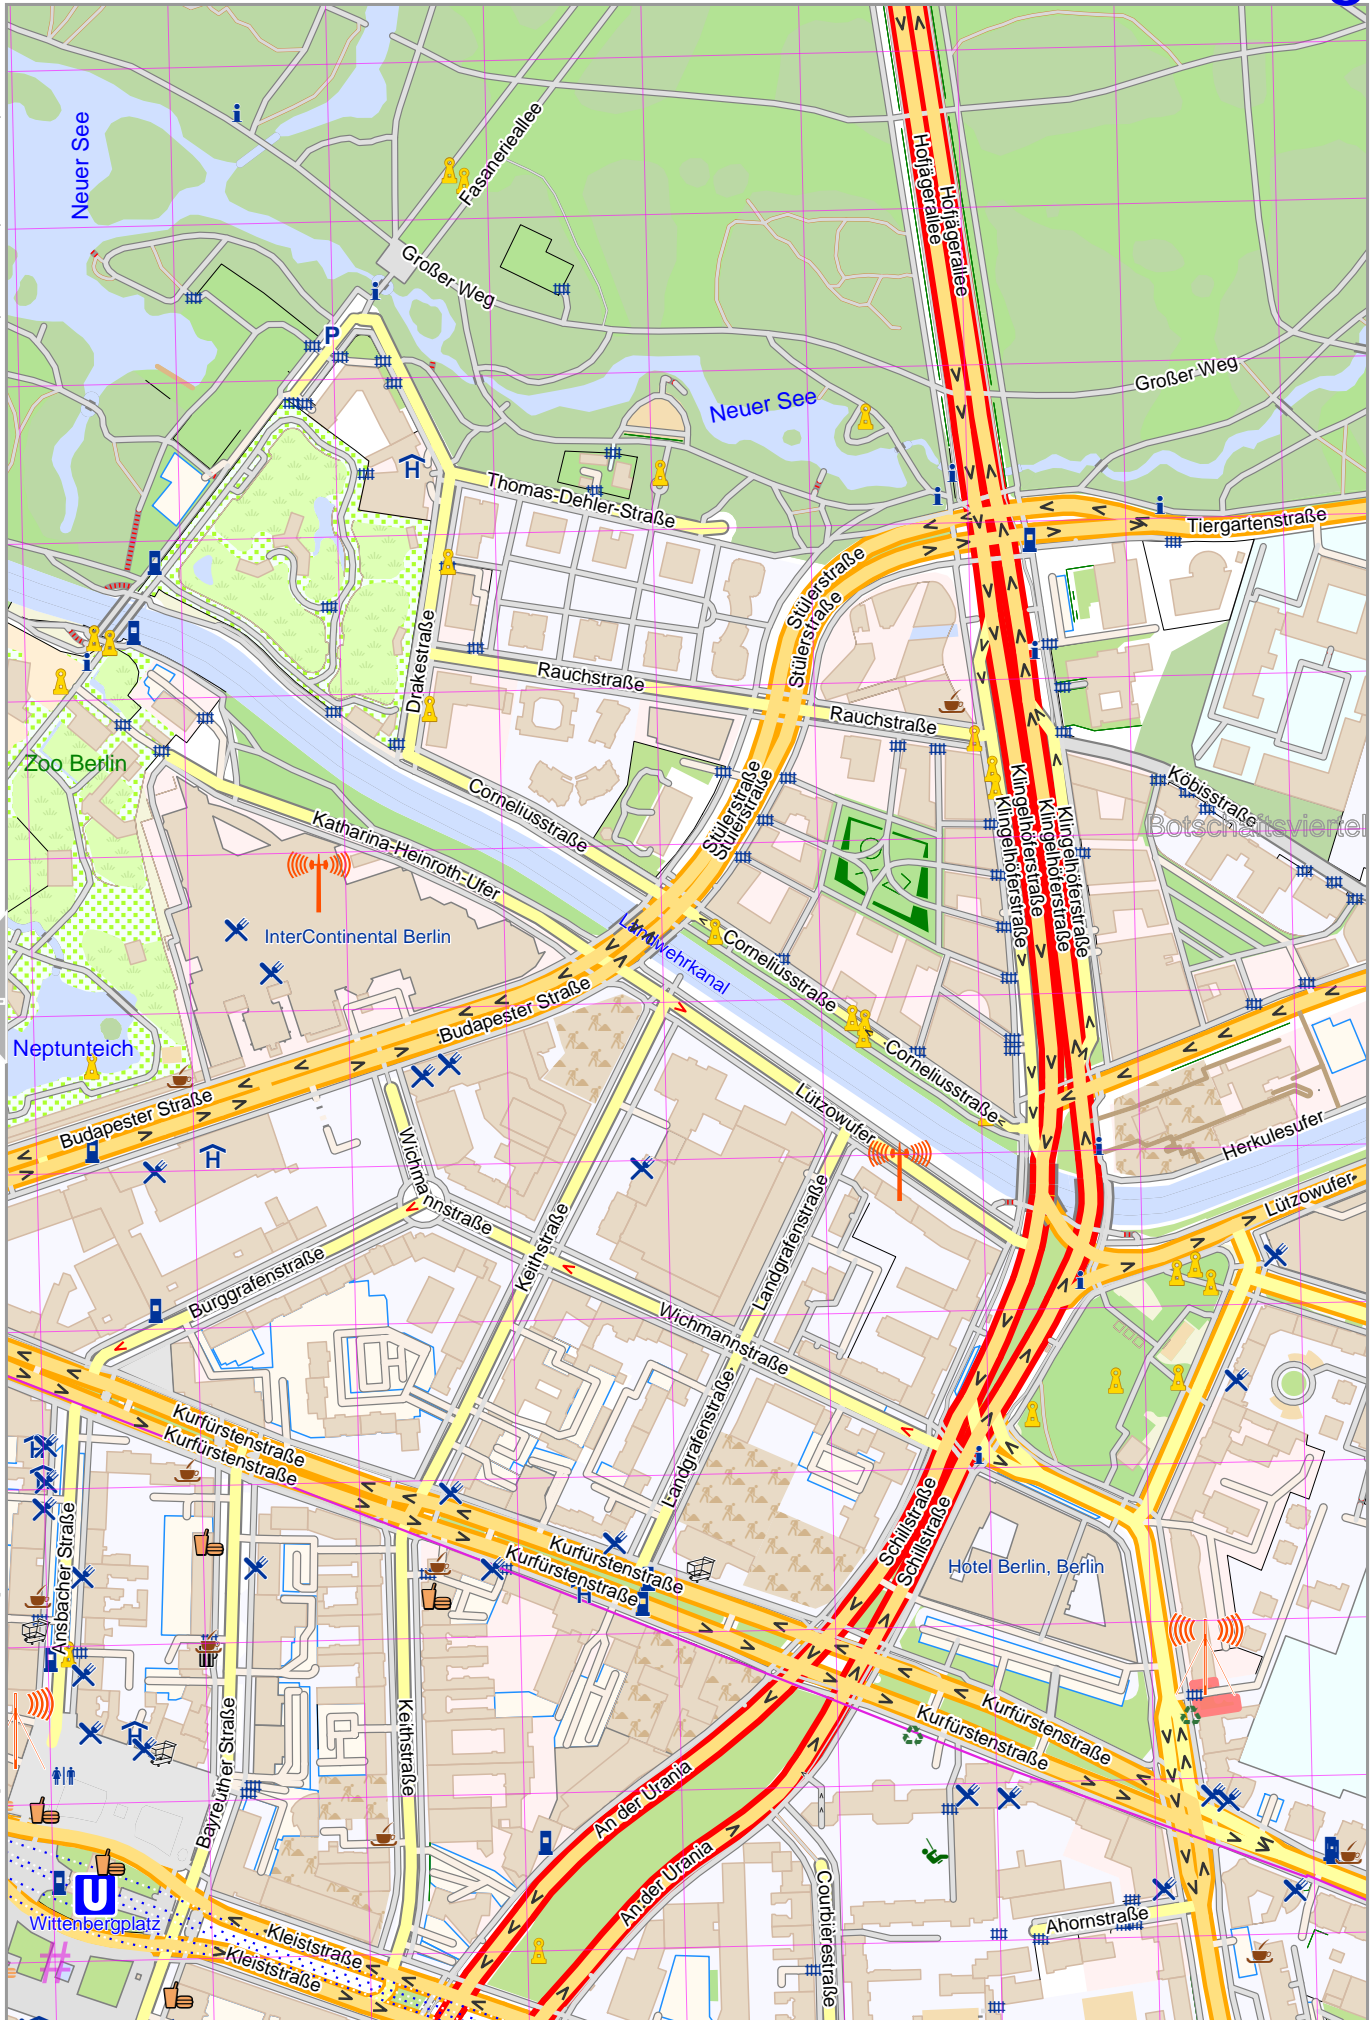

Map data © OpenStreetMap contributors

pdfmap_20240806_123953_Berlin_13.3301_52.4955_918.pdf

Berlin

Map data © OpenStreetMap contributors

lon 13.33086 lat 52.51258

lon 13.31814 lat 52.50106 [nom. scale = 1 / 4800]

pdfmap_20240806_123953_Berlin_13.3301_52.4955_918.pdf

UTM: 360 easting 385.90 km northing 5818.10 km
 UTM-Grid-width = 100m

Map data © OpenStreetMap contributors

lon 13.34288 lat 52.51258

lon 13.33016 lat 52.50106 [nom. scale = 1 / 4800]

pdfmap_20240806_123953_Berlin_13.3301_52.4955_918.pdf

UTM: 33 U easting 386.70 km northing 5818.10 km
 UTM-Grid-width = 100m

Berlin

Map data © OpenStreetMap contributors

lon 13.354891 lat 52.51258

pdfmap_20240806_123953_Berlin_13.3301_52.4955_918.pdf

UTM: 33 U easting 387.50 km northing 5818.10 km
UTM-Grid-width = 100m

Map data © OpenStreetMap contributors

lon 13.31885 lat 52.50149

lon 13.30613 lat 52.48997 [nom. scale = 1 / 4800]

pdfmap_20240806_123953_Berlin_13.3301_52.4955_918.pdf