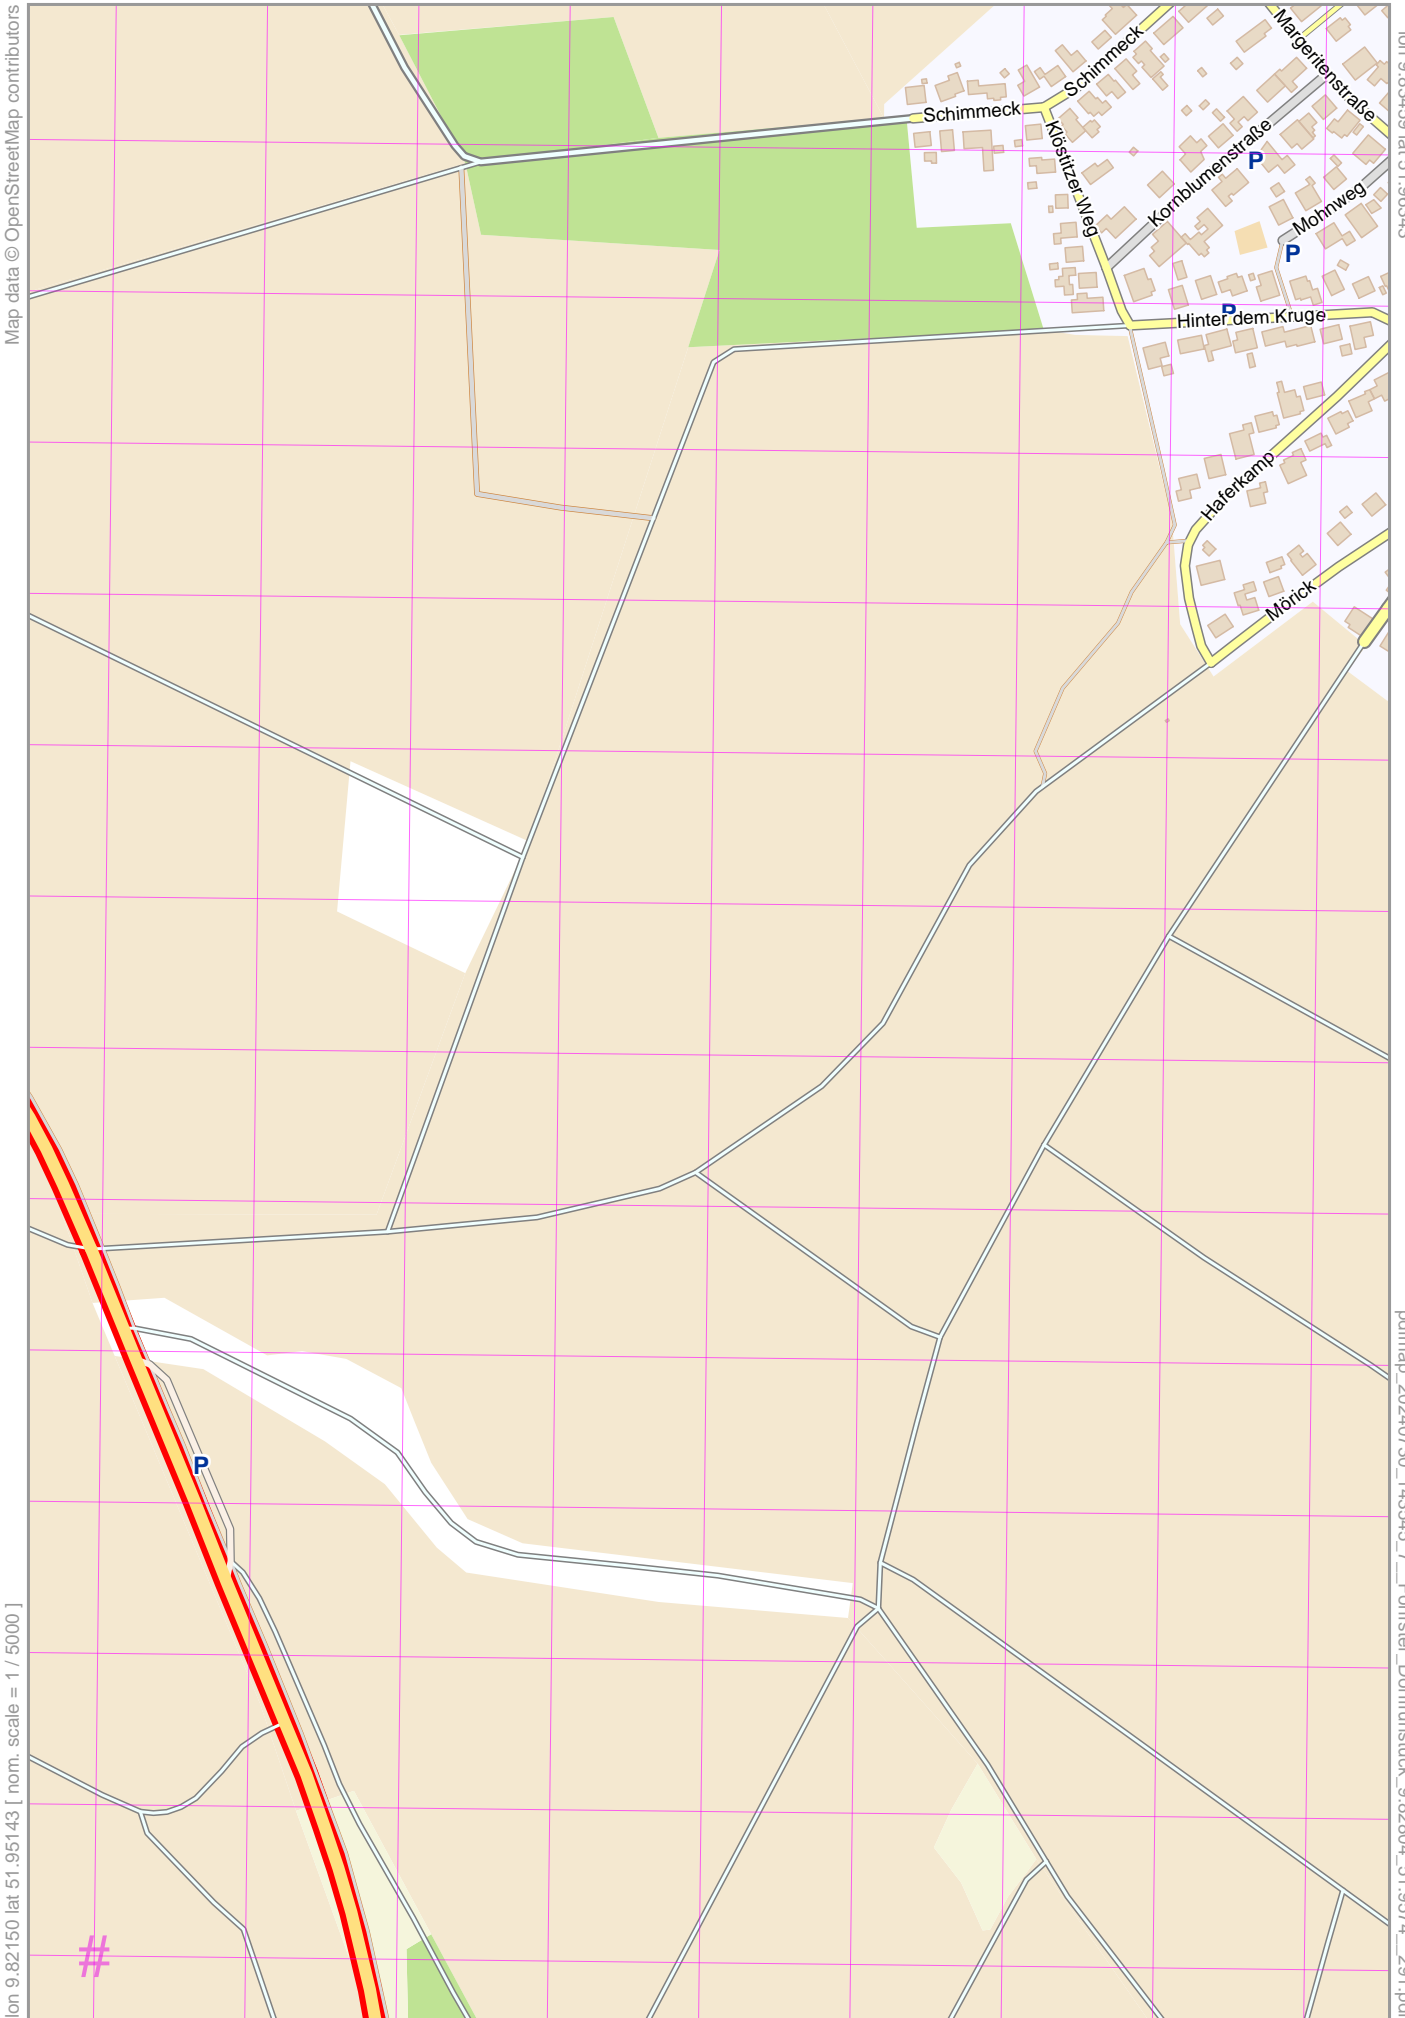

7. Föhrster Dorffrühstück

Map data © OpenStreetMap contributors

lon 9.83459 lat 51.96343

lon 9.82150 lat 51.95143 | nom. scale = 1 / 5000

pdfmap_20240730_143545_7_Föhrster_Dorffrühstück_9.82804_51.9574_291.pdf

UTM: 32 U easting 556.50 km northing 5756.00 km
UTM-Grid-width = 100m