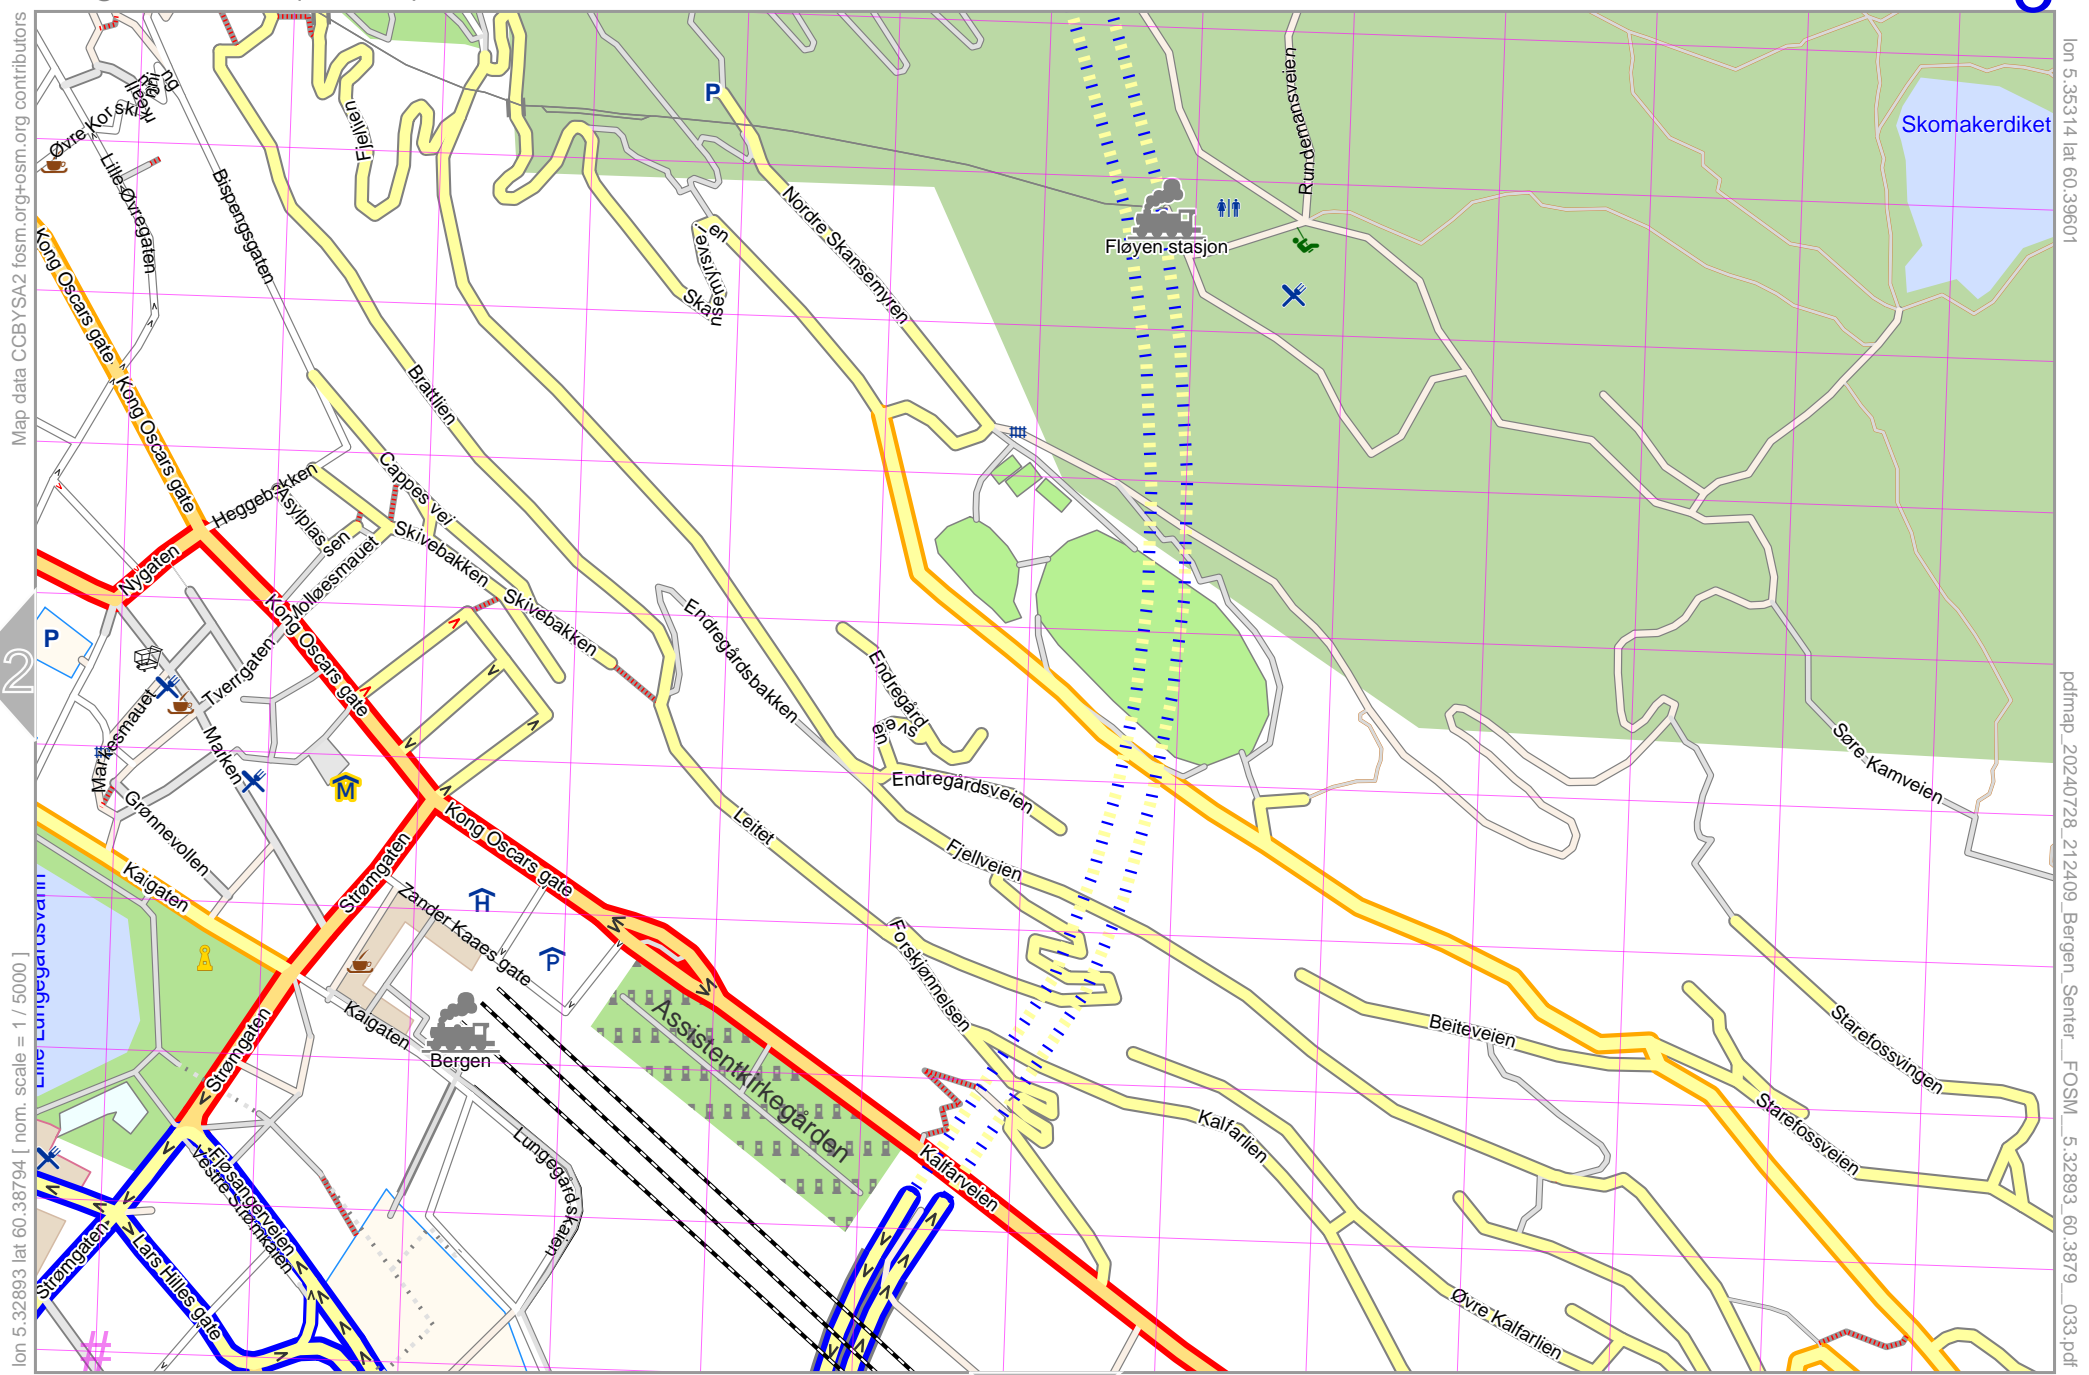

Bergen Senter (FOSM)

lon 5.35314 lat 60.39601

Map data CCBYSA2 fosm.org+osm.org contributors

pdfmap 20240728 212409 Bergen Senter FOSM 5.32893 60.3879 033.pdf

lon 5.30472 lat 60.37986
[nom. scale = 1 / 10000]

Bergen Senter (FOSM)

Map data © CCBYSA2 foscsm.org+osm.org contributors

lon 5.30472 lat 60.38794 [nom. scale = 1 / 5000]

lon 5.32893 lat 60.39601
20240728_212409 Bergen_Senter_FOSM_5.32893_60.3879_033.pdf

UTM: 31 V easting 627.10 km northing 6696.90 km
UTM-Grid-width = 100m

Bergen Senter (FOSM)

Map data CCBY-SA2 foscsm.org+osm.org contributors

lon 5.32893 lat 60.38794 [nom. scale = 1 / 5000]

lon 5.35314 lat 60.39601

lon 5.30472 lat 60.37986 [nom. scale = 1 / 5000]

UTM: 31 V easting 627.10 km northing 6696.00 km
UTM-Grid-width = 100m

lon 5.32893 lat 60.38794
20240728_212409 Bergen_Senter_FOSM_5.32893_60.3879_033.pdf