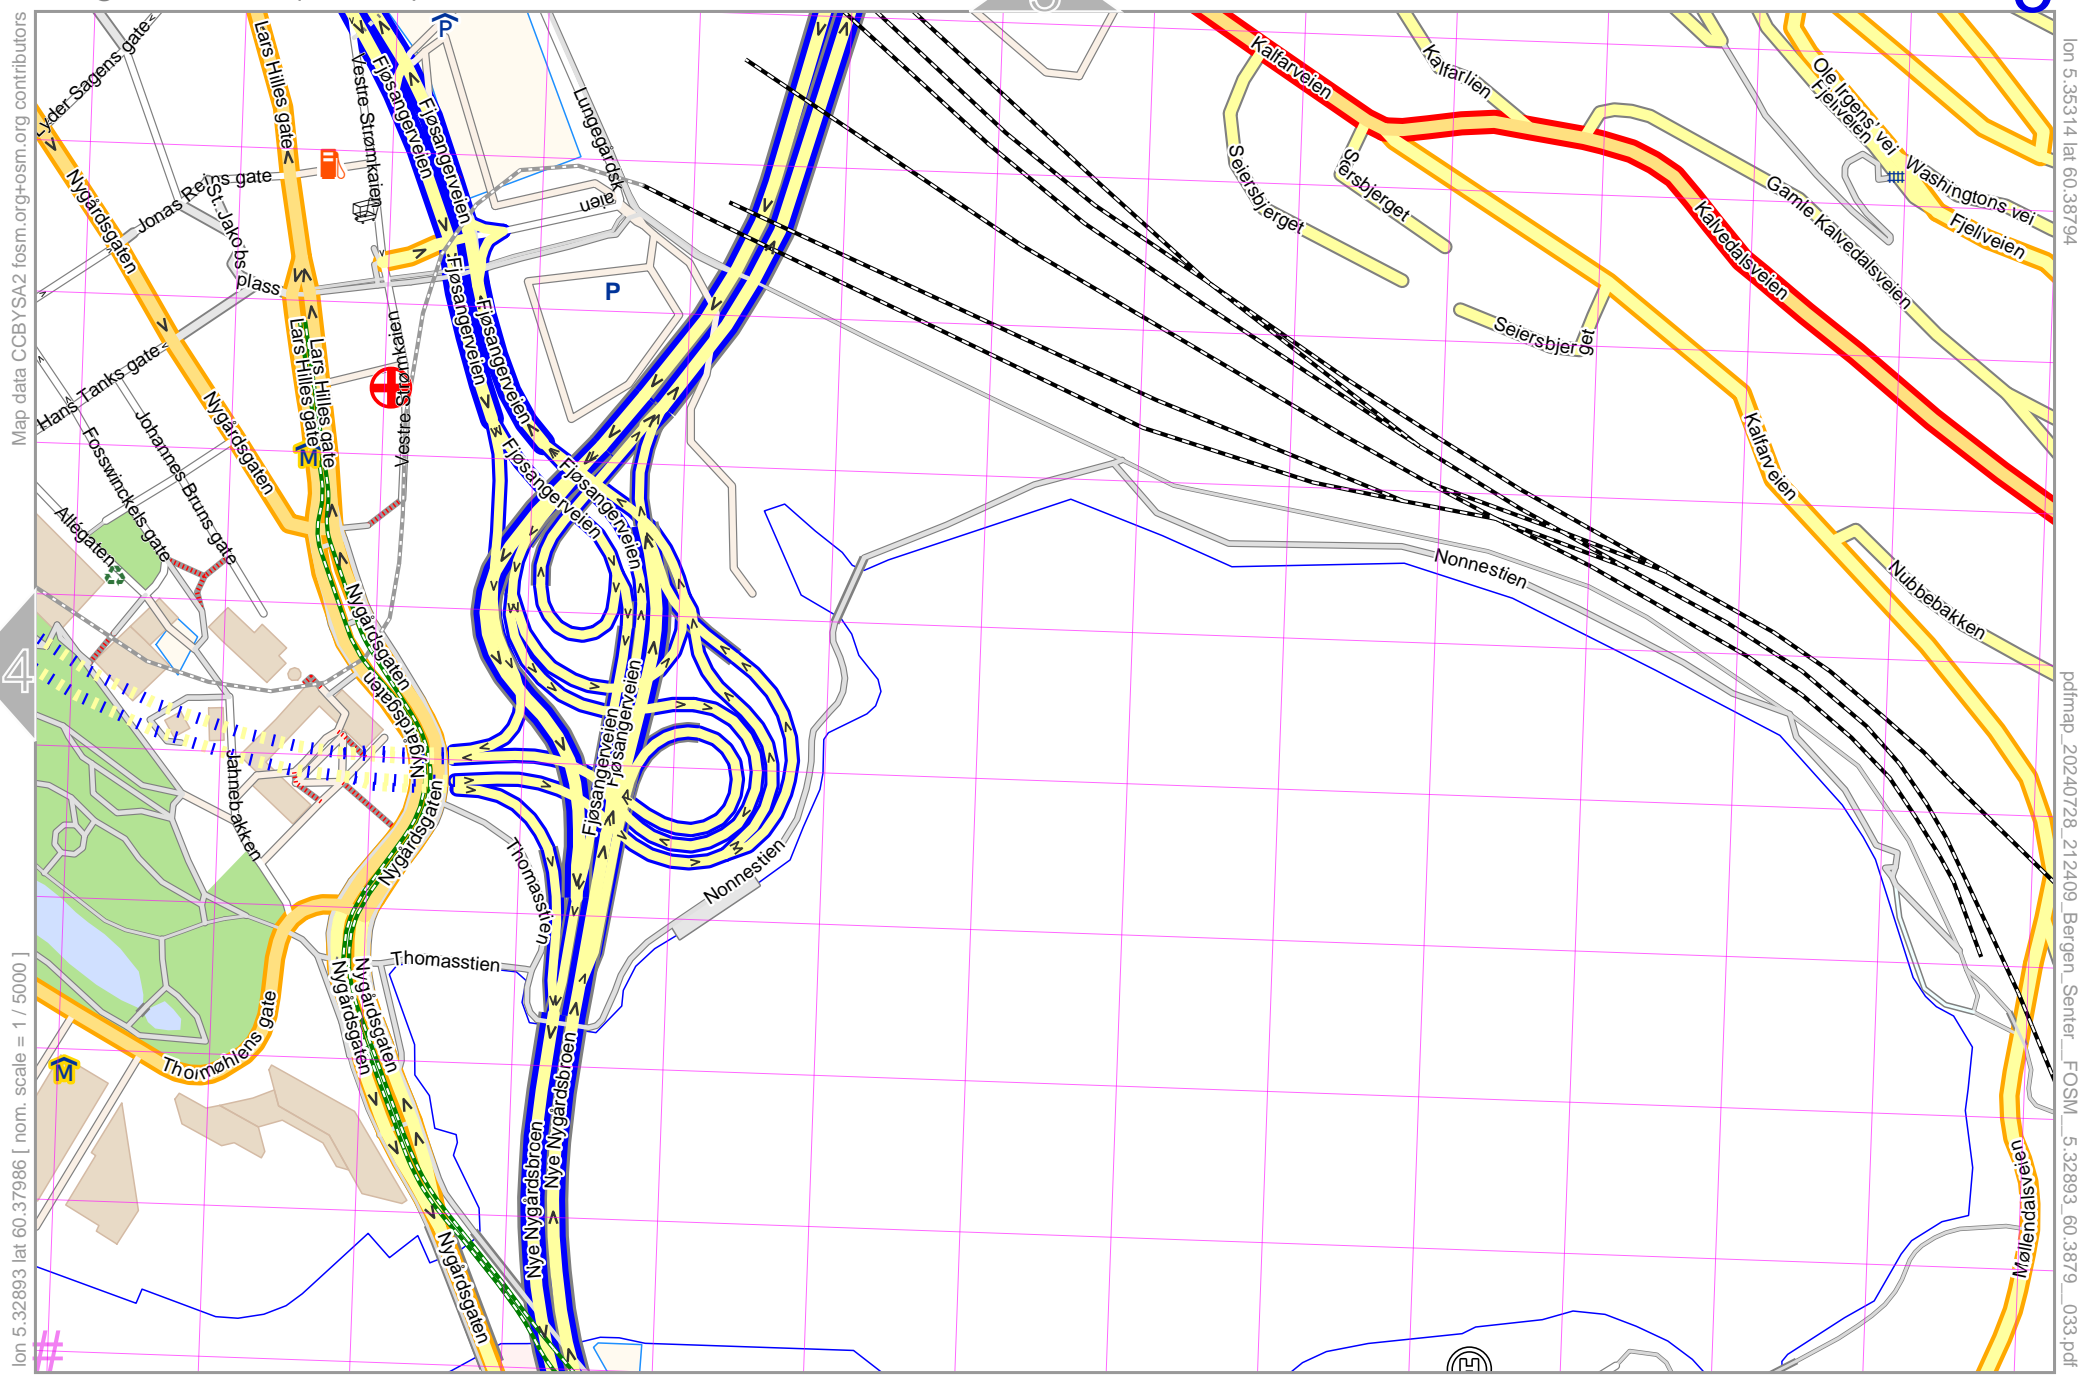

Bergen Senter (FOSM)

Map data CCBY-SA2 foscsm.org+osm.org contributors

lon 5.32893 lat 60.37986 [nom. scale = 1 / 5000]

lon 5.35314 lat 60.38794

pdfmap_20240728_212409 Bergen_Senter_FOSM_5.32893_60.3879_033.pdf

UTM: 31 V easting 628.40 km northing 6696.00 km
UTM-Grid-width = 100m