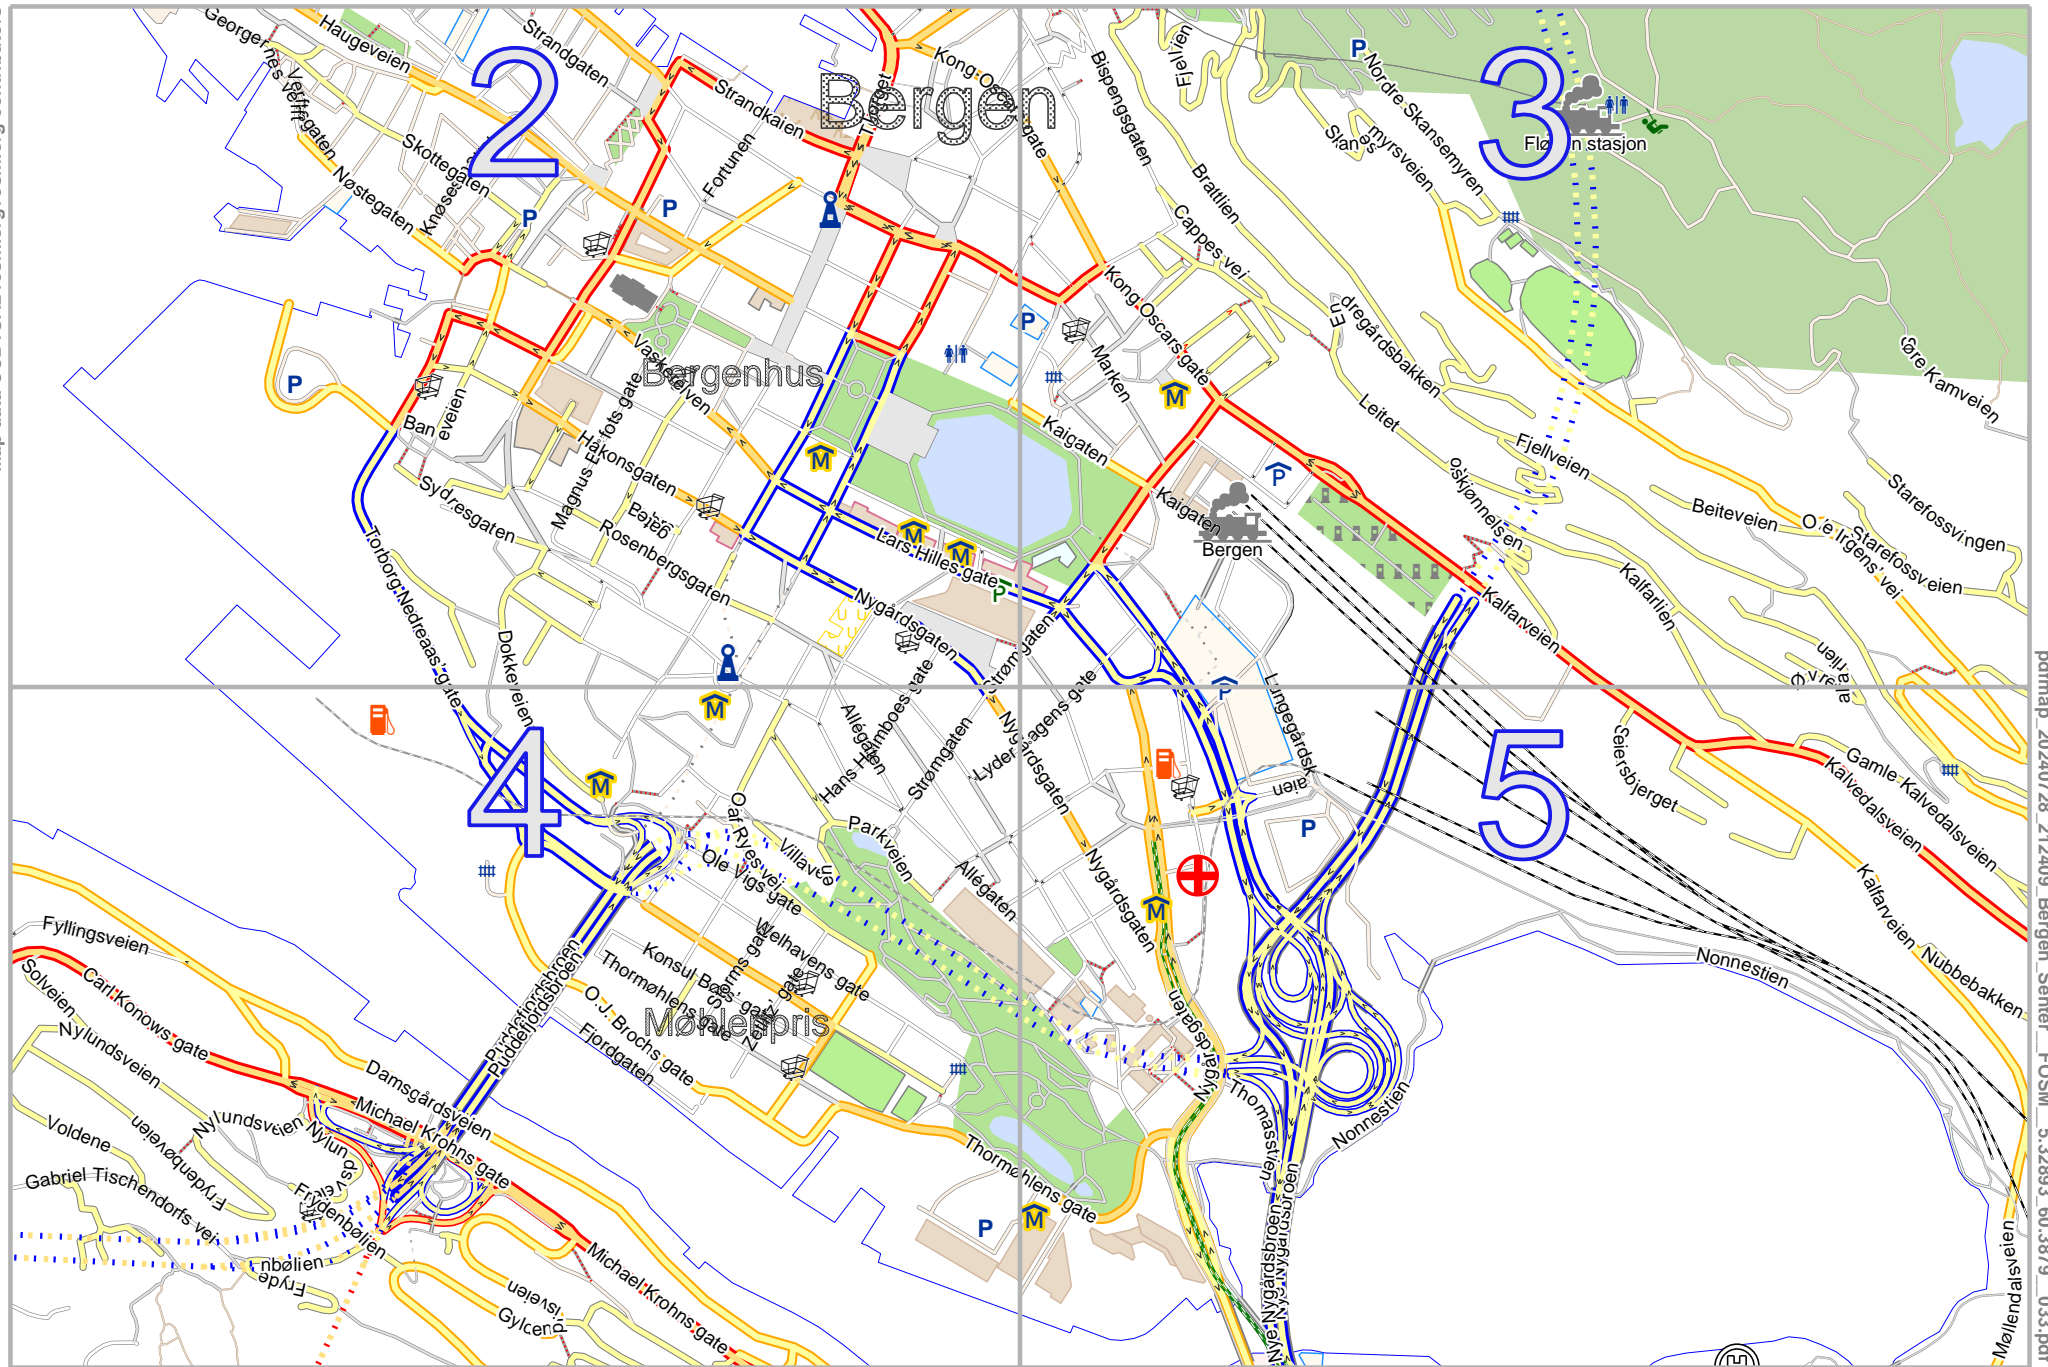

Bergen Senter (FOSM)

lon 5.35314 lat 60.39601

Map data CCBYSA2 fosm.org+osm.org contributors

pdfmap 20240728 212409 Bergen Senter FOSM 5.32893 60.3879 033.pdf

lon 5.30472 lat 60.37986
[nom. scale = 1 / 10000]

Bergen Senter (FOSM)

Map data © CCBYSA2 foscsm.org+osm.org contributors

lon 5.30472 lat 60.38794 [nom. scale = 1 / 5000]

lon 5.32893 lat 60.39601
20240728_212409 Bergen_Senter_FOSM_5.32893_60.3879_033.pdf

lon 5.30472 lat 60.37986 [nom. scale = 1 / 5000]

UTM: 31 V easting 627.10 km northing 6696.00 km
UTM-Grid-width = 100m

lon 5.32893 lat 60.38794
20240728_212409 Bergen_Senter_FOSM_5.32893_60.3879_033.pdf

Bergen Senter (FOSM)

Map data CCBY-SA2 foscsm.org+osm.org contributors

lon 5.32893 lat 60.37986 [nom. scale = 1 / 5000]

lon 5.35314 lat 60.38794

pdfmap_20240728_212409 Bergen_Senter_FOSM_5.32893_60.3879_033.pdf