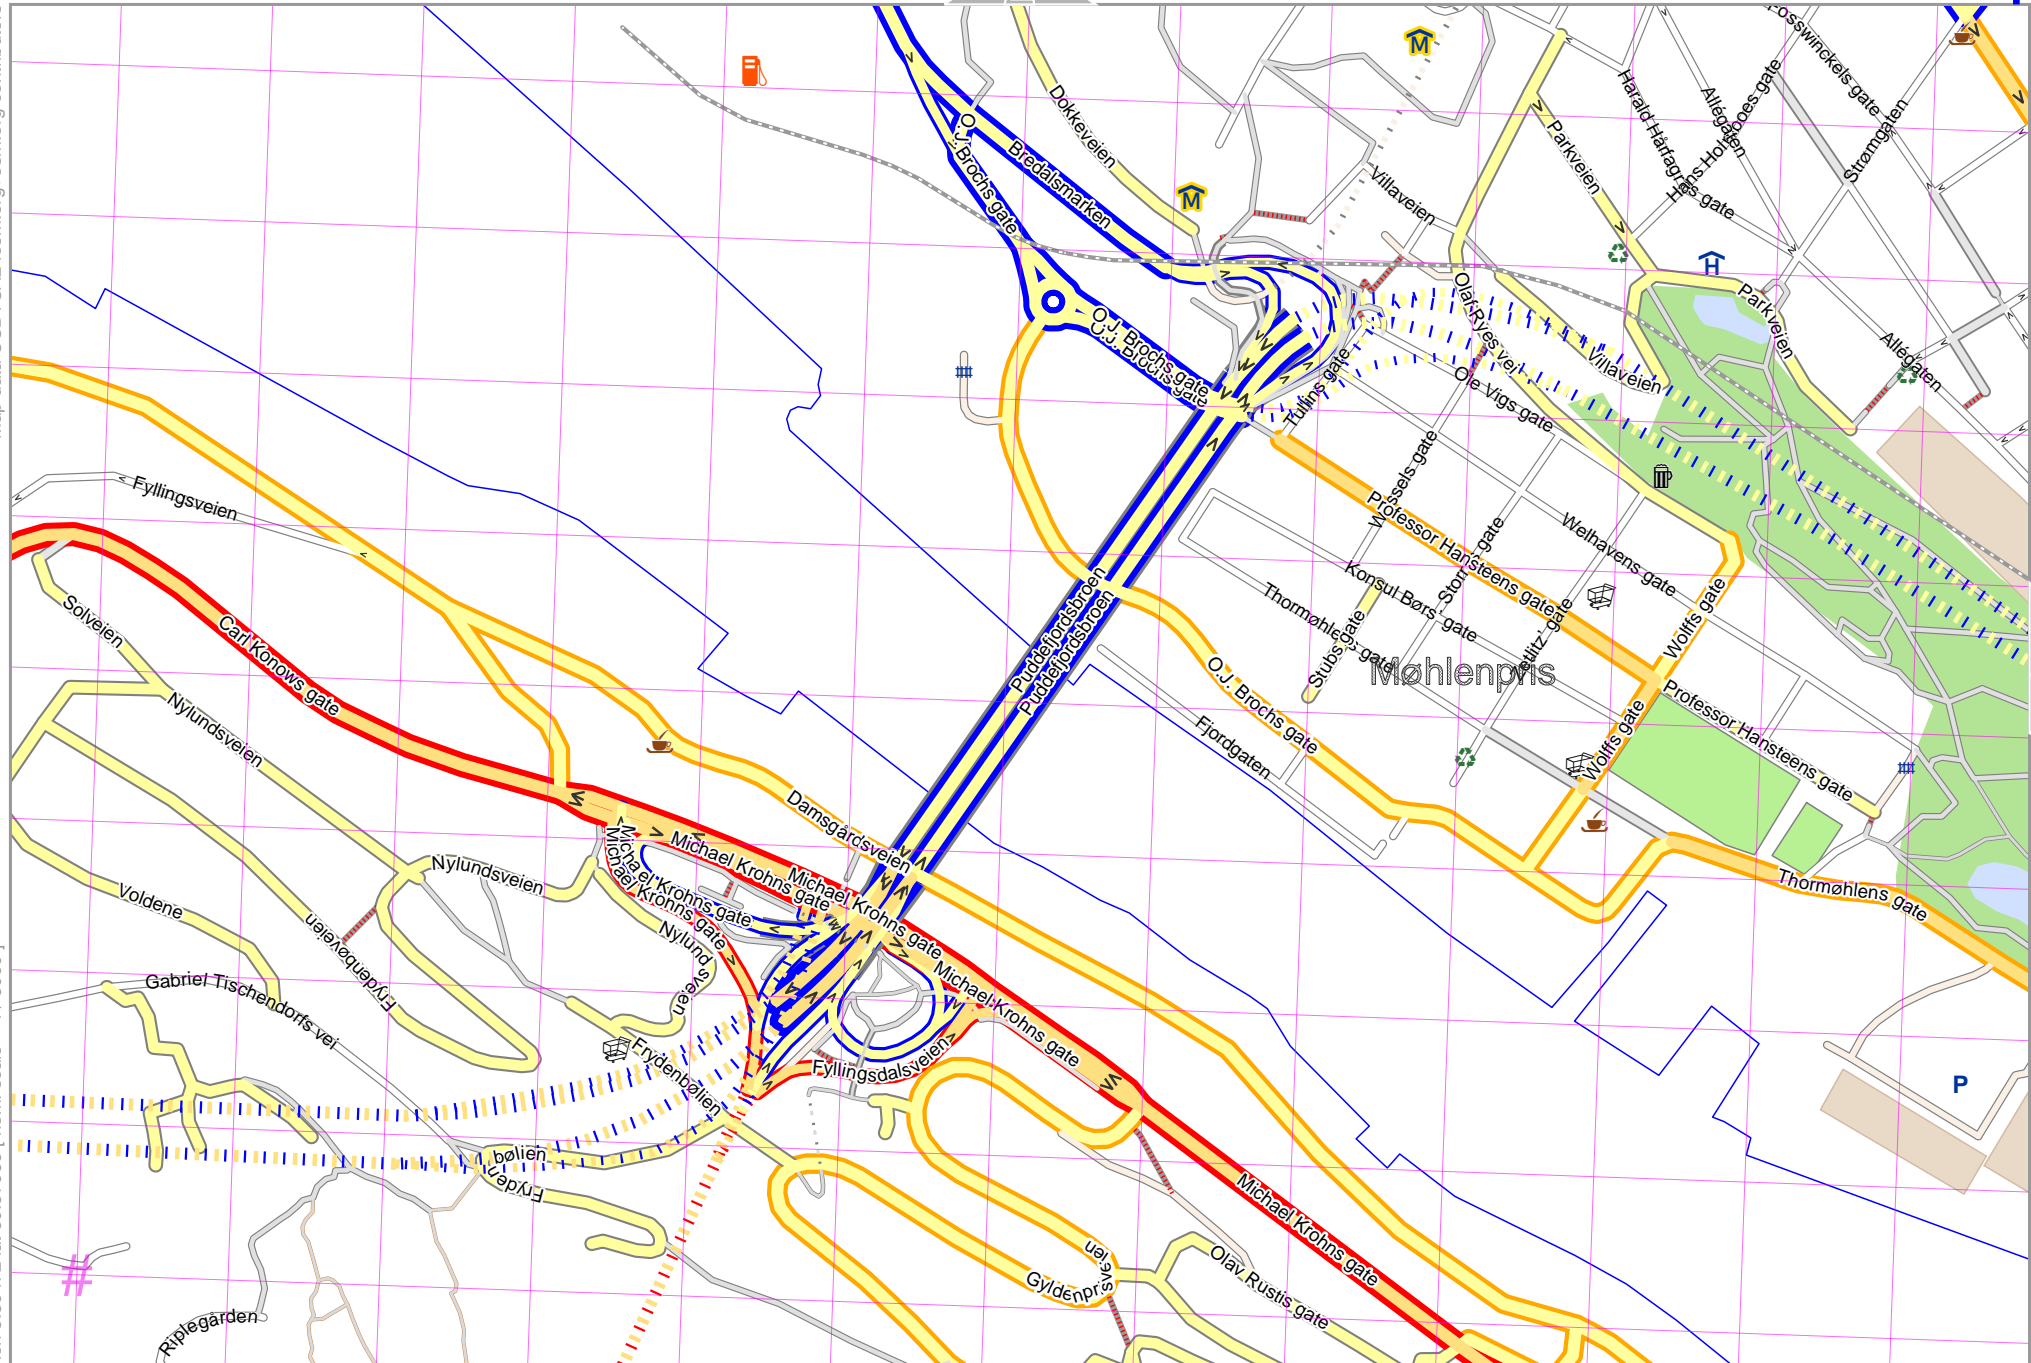

lon 5.30472 lat 60.37986 [nom. scale = 1 / 5000]

UTM: 31 V easting 627.10 km northing 6696.00 km
UTM-Grid-width = 100m

lon 5.32893 lat 60.38794
20240728_212409 Bergen_Senter_FOSM_5.32893_60.3879_033.pdf