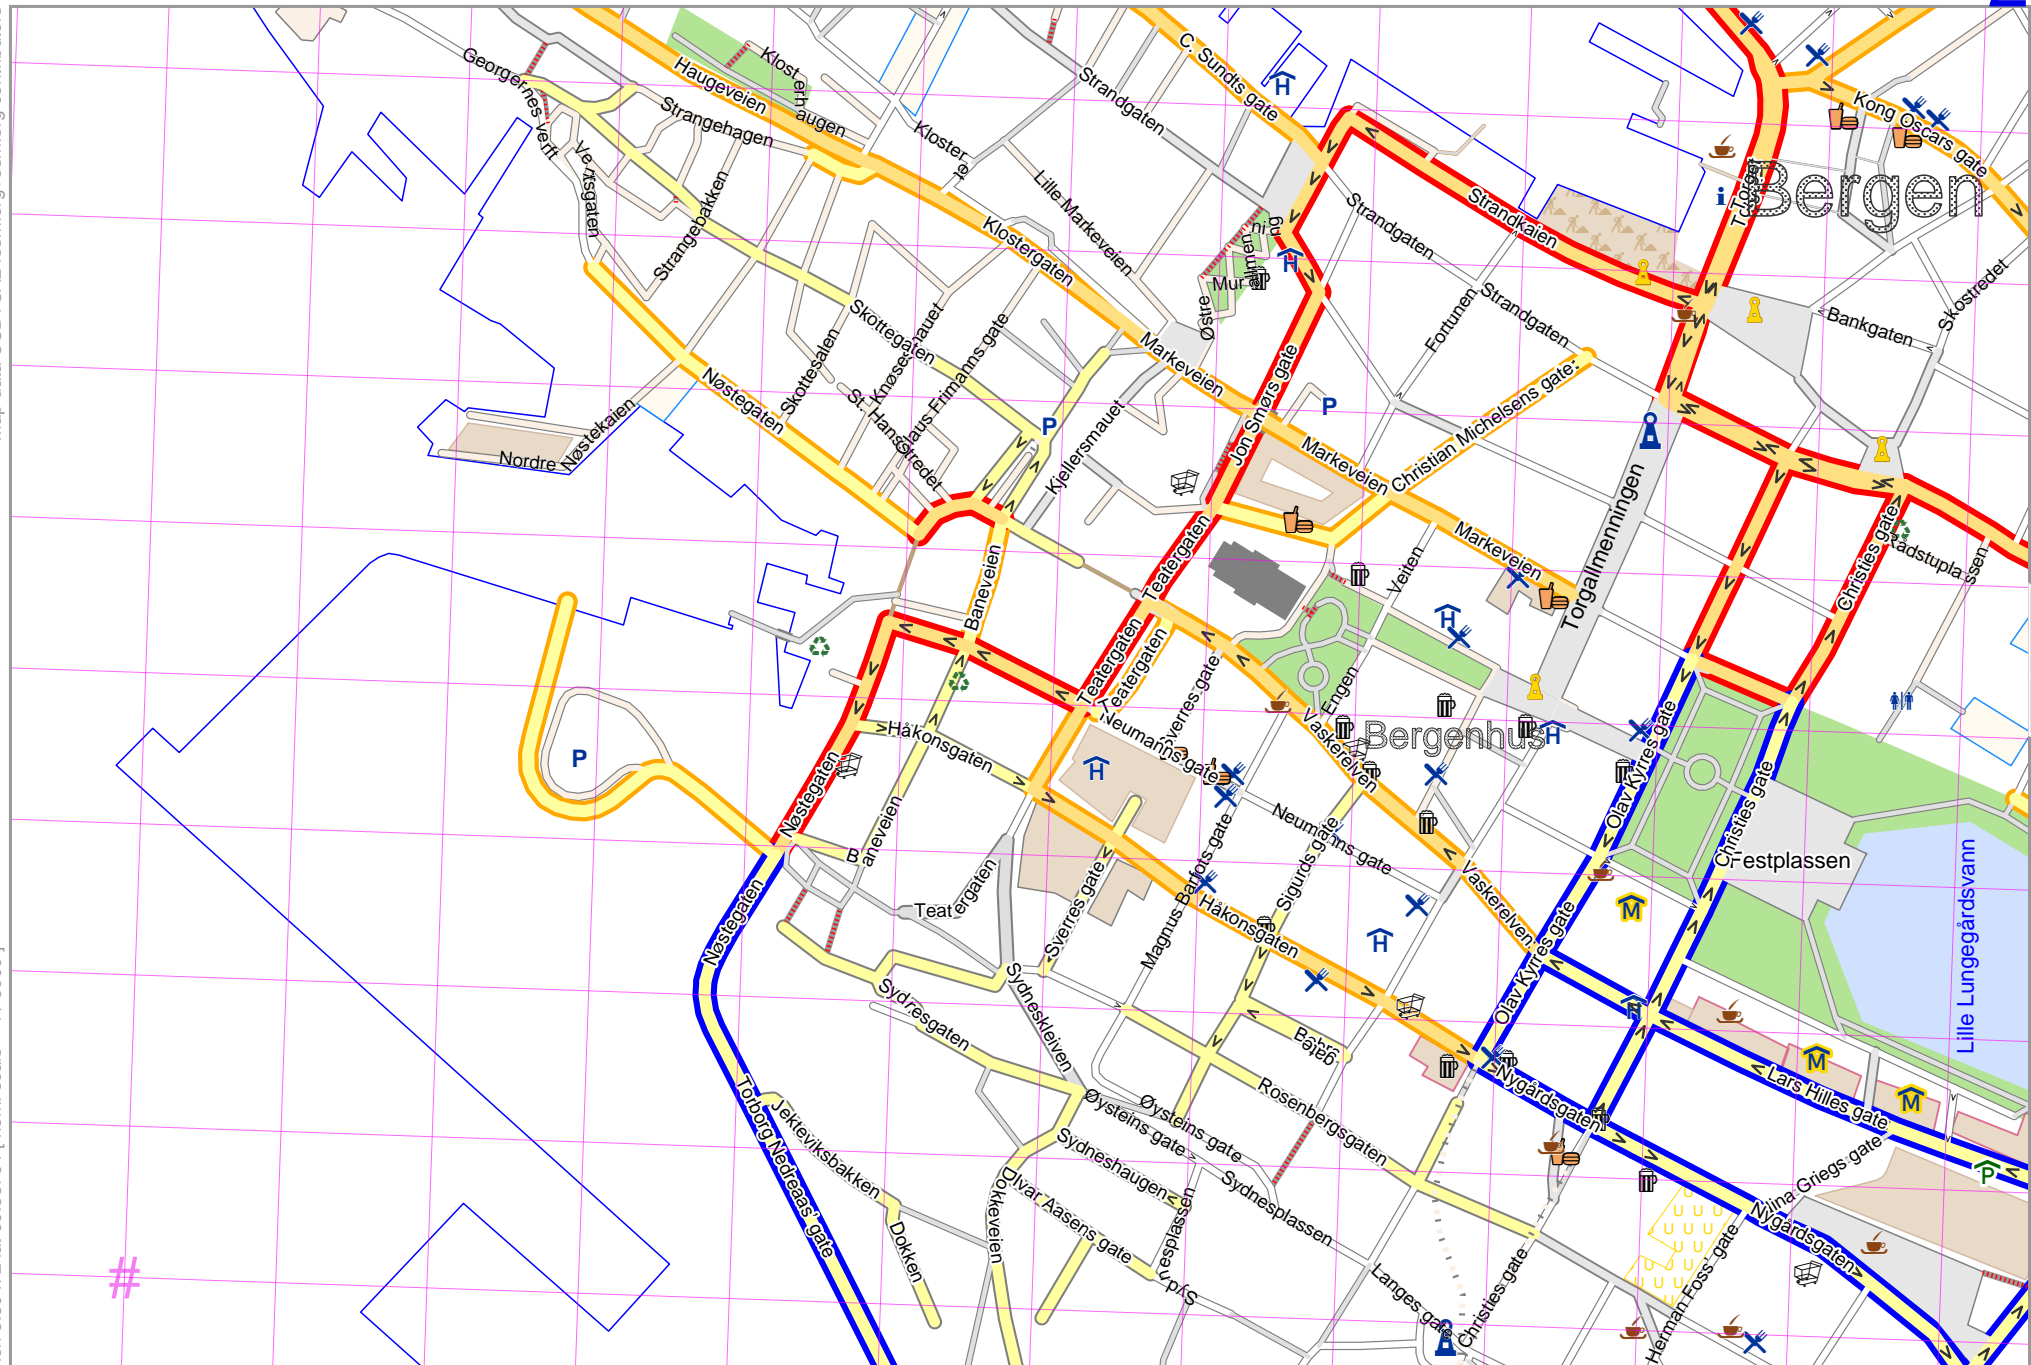

Bergen Senter (FOSM)

lon 5.35314 lat 60.39601

Map data CCBYSA2 fosm.org+osm.org contributors

pdfmap 20240728 212409 Bergen Senter FOSM 5.32893 60.3879 033.pdf

lon 5.30472 lat 60.37986
[nom. scale = 1 / 10000]

Bergen Senter (FOSM)

Map data © CCBYSA2 foscsm.org+osm.org contributors

lon 5.30472 lat 60.38794 [nom. scale = 1 / 5000]

lon 5.32893 lat 60.39601
20240728_212409 Bergen_Senter_FOSM_5.32893_60.3879_033.pdf

lon 5.30472 lat 60.37986 [nom. scale = 1 / 5000]

UTM: 31 V easting 627.10 km northing 6696.00 km
UTM-Grid-width = 100m

lon 5.32893 lat 60.38794
20240728_212409 Bergen_Senter_FOSM_5.32893_60.3879_033.pdf

Bergen Senter (FOSM)

Map data CCBY-SA2 foscsm.org+osm.org contributors

lon 5.32893 lat 60.37986 [nom. scale = 1 / 5000]

lon 5.35314 lat 60.38794

pdfmap_20240728_212409 Bergen_Senter_FOSM_5.32893_60.3879_033.pdf