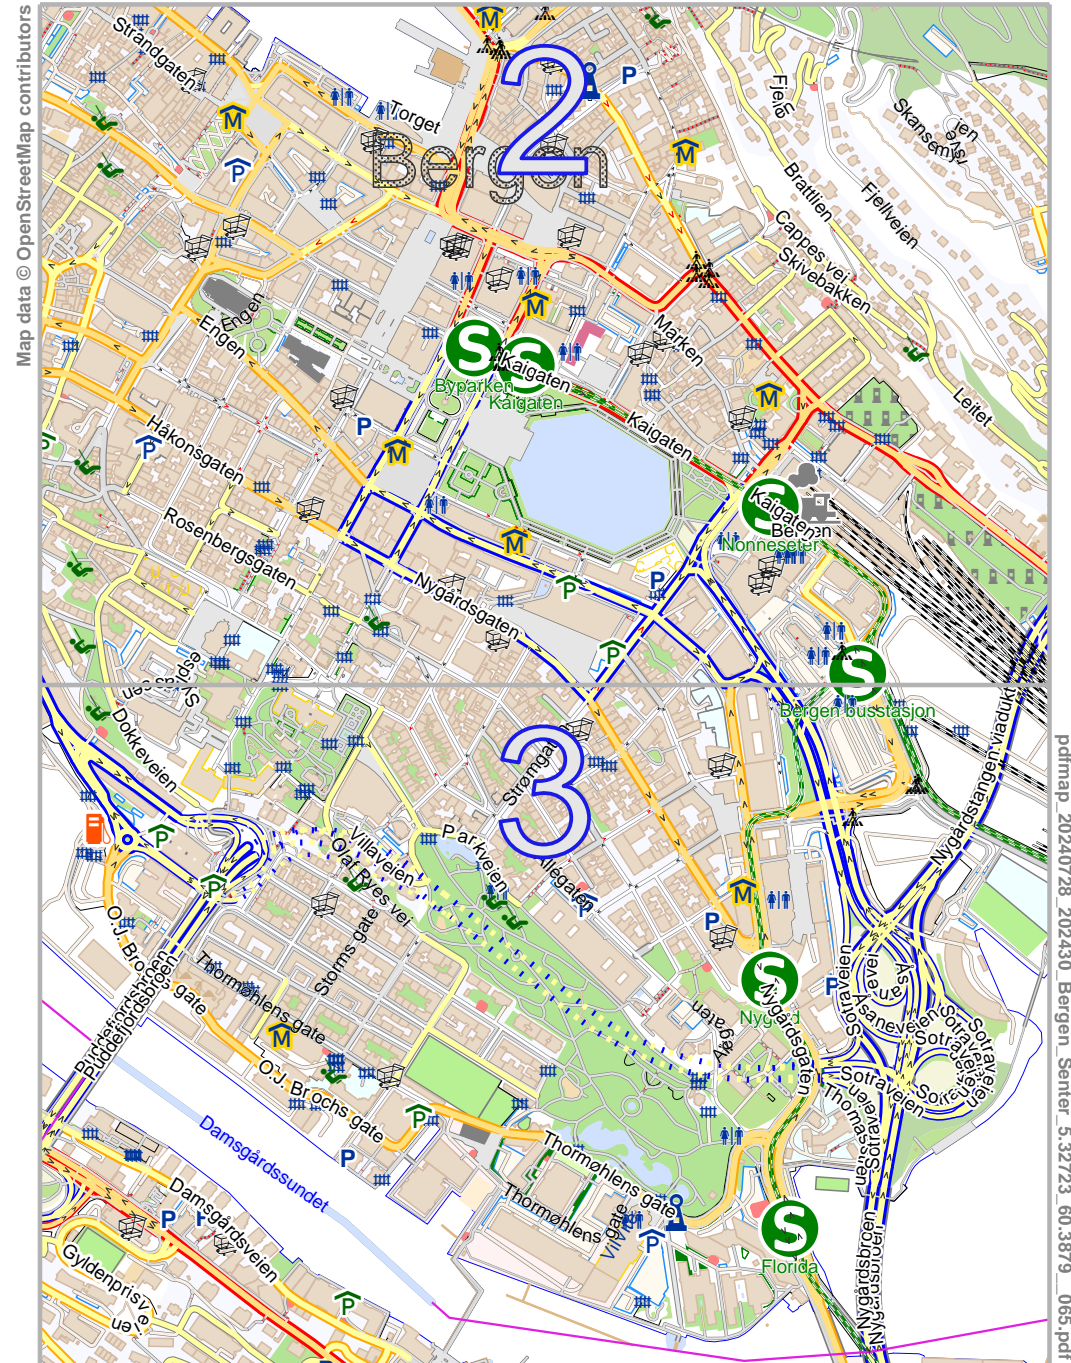

Bergen Senter

lon 5.33934 lat 60.39607

Map data © OpenStreetMap contributors

pdfmap_20240728_202430_Bergen_Senter_5.32723_60.3879_065.pdf

lon 5.31513 lat 60.37992
[nom. scale = 1 / 10000]

Bergen Senter

Map data © OpenStreetMap contributors

lon 5.31513 lat 60.38799 [nom. scale = 1 / 5000]

lon 5.33934 lat 60.39607

pdfmap_20240728_202430_Bergen_Senter_5.32723_60.3879_065.pdf

UTM: 31 V easting 627.70 km northing 6696.90 km
 UTM-Grid-width = 100m

Bergen Senter

Map data © OpenStreetMap contributors

lon 5.31513 lat 60.37992 [nom. scale = 1 / 5000]

lon 5.33934 lat 60.38799

pdfmap_20240728_202430_Bergen_Senter_5.32723_60.3879_065.pdf

UTM: 31 V easting 627.70 km northing 6696.00 km
UTM-Grid-width = 100m