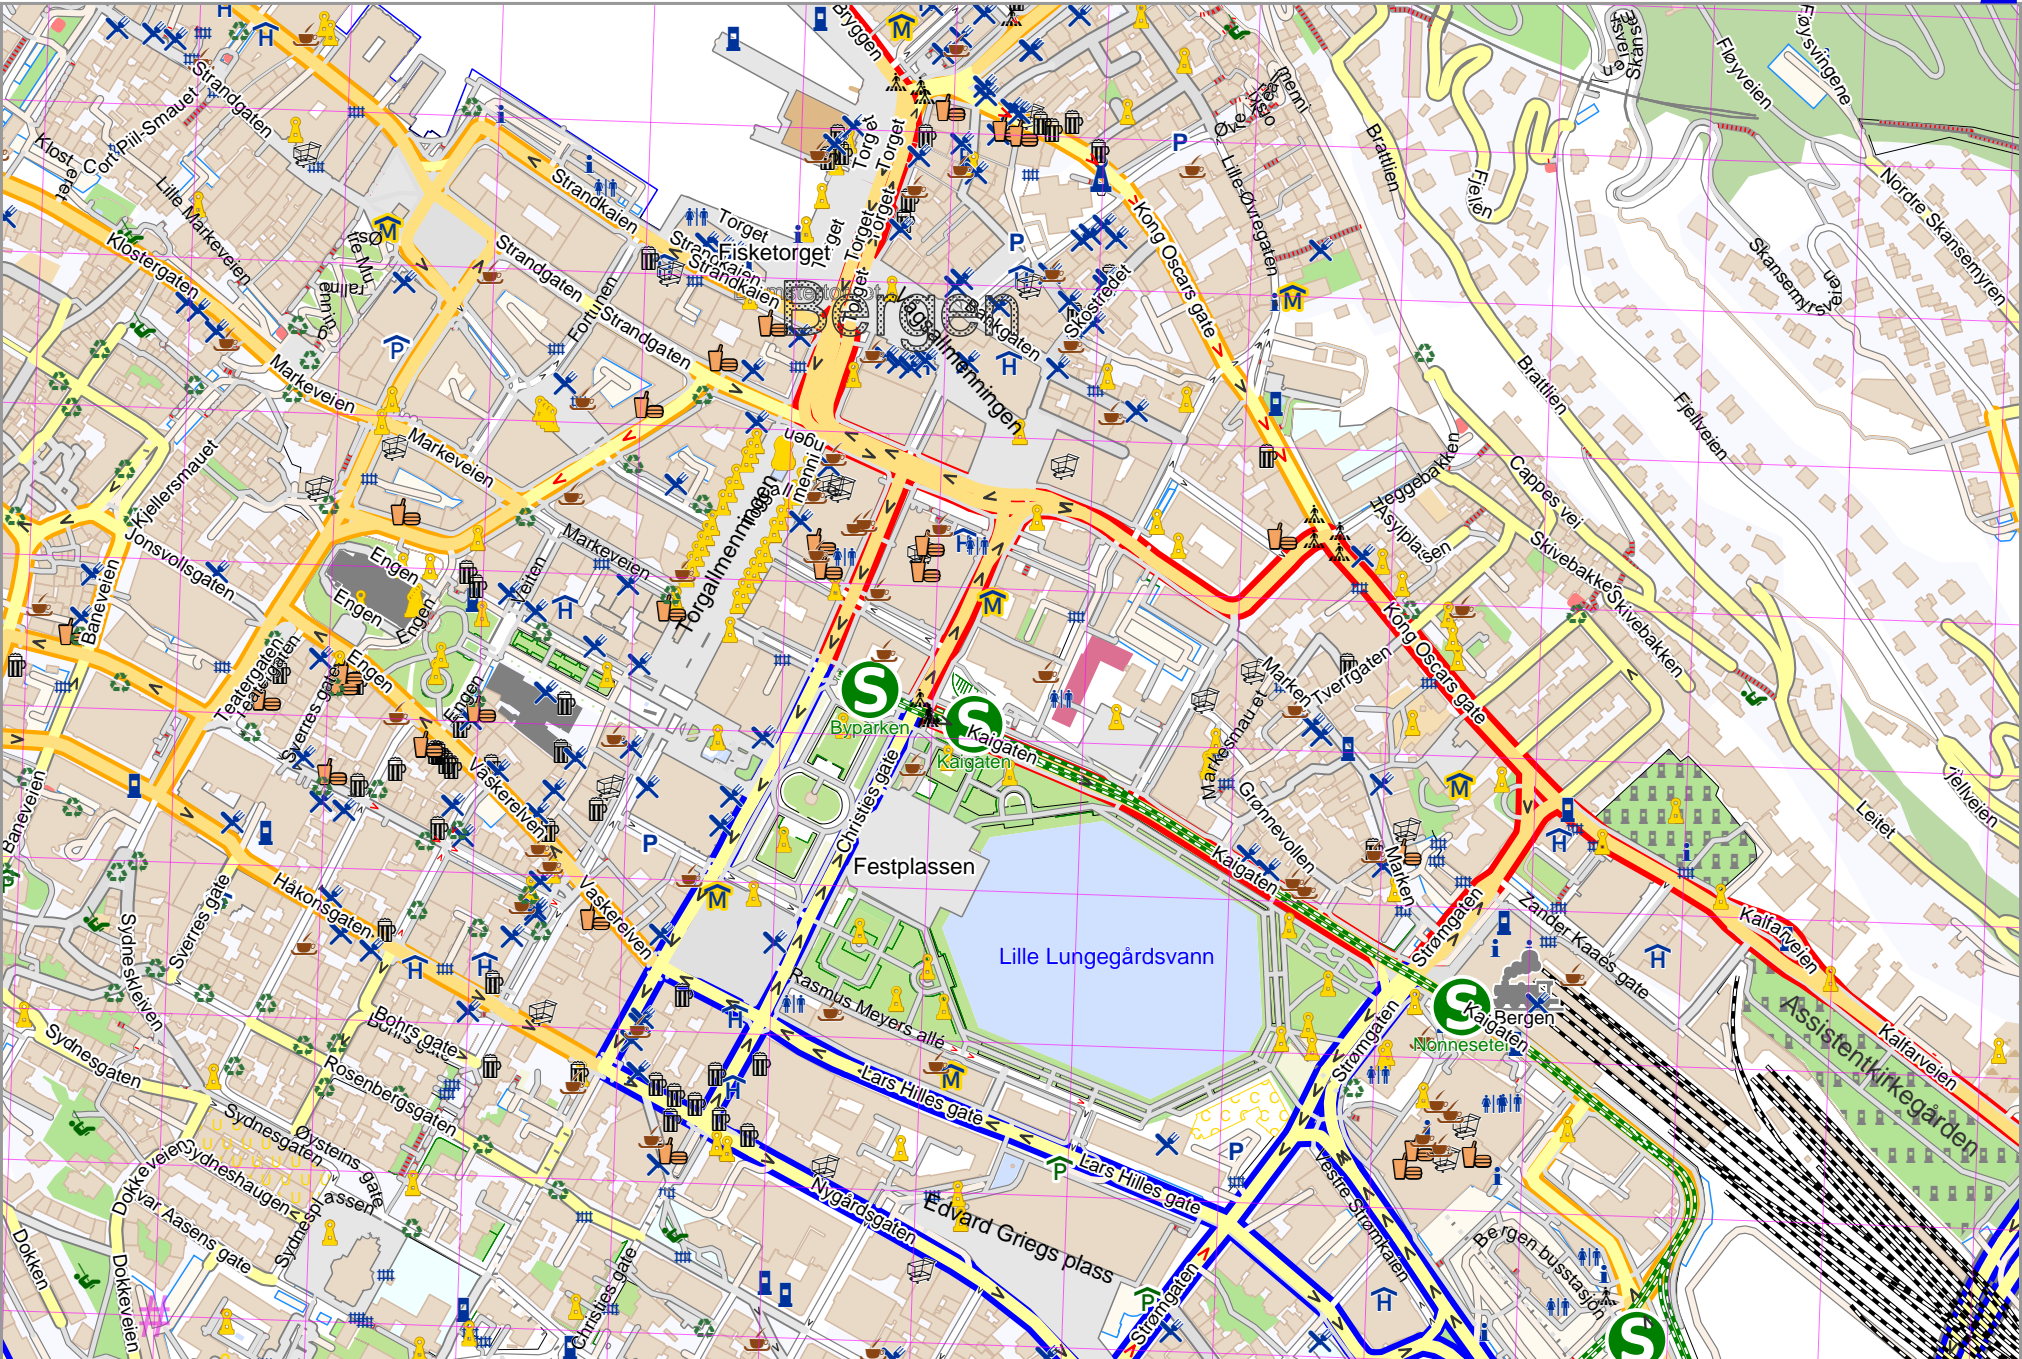

Bergen Senter

lon 5.33934 lat 60.39607

Map data © OpenStreetMap contributors

pdfmap_20240728_202430_Bergen_Senter_5.32723_60.3879_065.pdf

lon 5.31513 lat 60.37992
[nom. scale = 1 / 10000]

Bergen Senter

Map data © OpenStreetMap contributors

lon 5.31513 lat 60.38799 [nom. scale = 1 / 5000]

lon 5.33934 lat 60.39607

pdfmap_20240728_202430_Bergen_Senter_5.32723_60.3879_065.pdf

UTM: 31 V easting 627.70 km northing 6696.90 km
 UTM-Grid-width = 100m

Bergen Senter

Map data © OpenStreetMap contributors

lon 5.31513 lat 60.37992 [nom. scale = 1 / 5000]

lon 5.33934 lat 60.38799

pdfmap_20240728_202430_Bergen_Senter_5.32723_60.3879_065.pdf

UTM: 31 V easting 627.70 km northing 6696.00 km
UTM-Grid-width = 100m