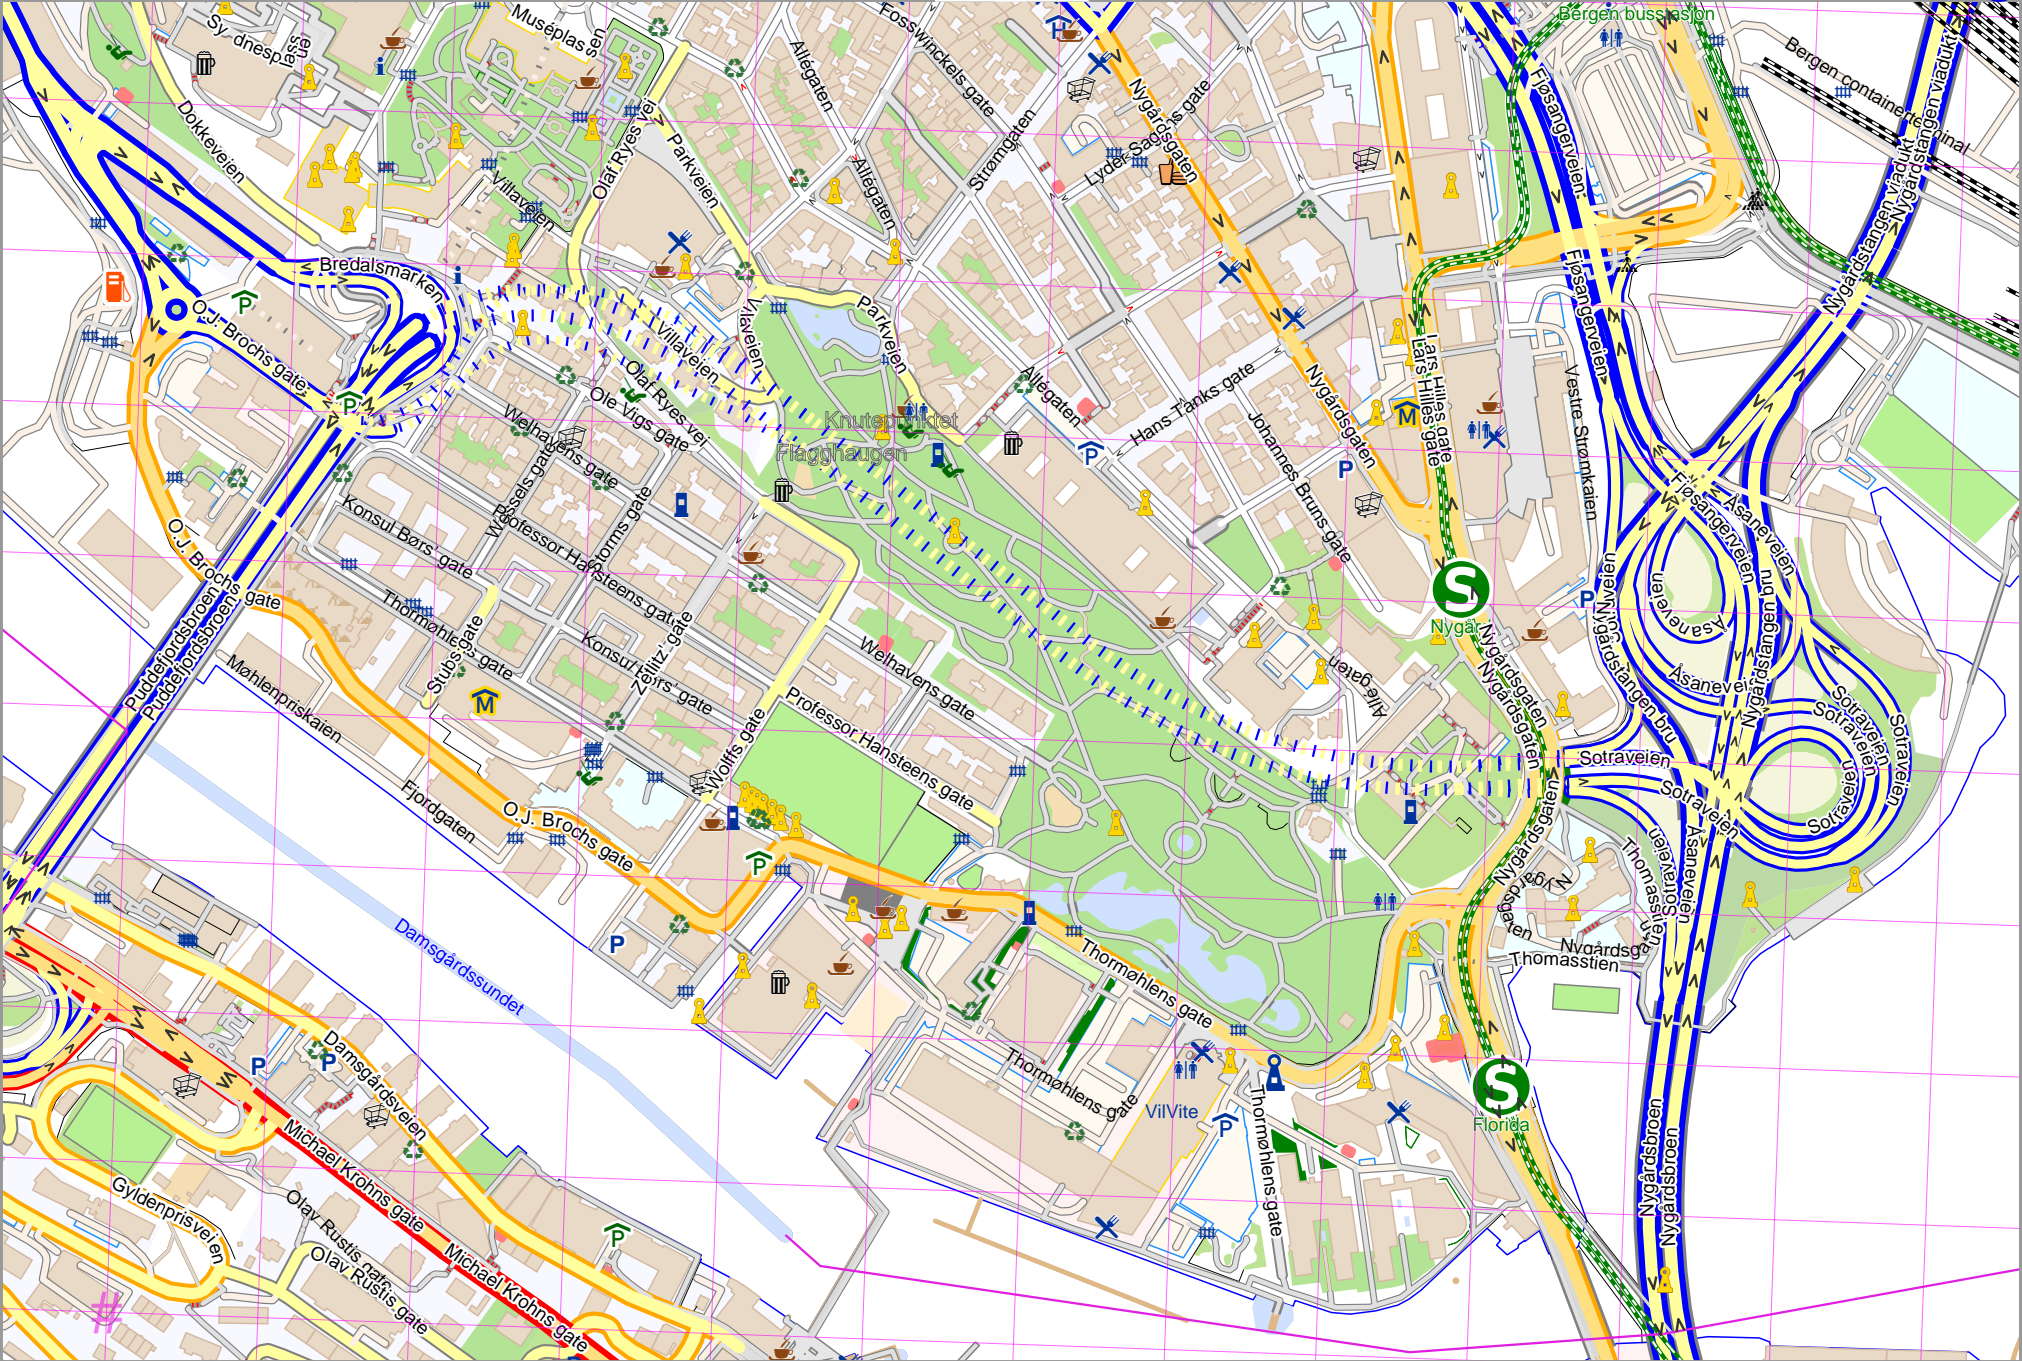

Bergen Senter

lon 5.33934 lat 60.39607

Map data © OpenStreetMap contributors

pdfmap_20240728_202430_Bergen_Senter_5.32723_60.3879_065.pdf

lon 5.31513 lat 60.37992
[nom. scale = 1 / 10000]

Bergen Senter

Map data © OpenStreetMap contributors

lon 5.31513 lat 60.38799 [nom. scale = 1 / 5000]

lon 5.33934 lat 60.39607

pdfmap_20240728_202430_Bergen_Senter_5.32723_60.3879_065.pdf

UTM: 31 V easting 627.70 km northing 6696.90 km
 UTM-Grid-width = 100m

Bergen Senter

Map data © OpenStreetMap contributors

lon 5.31513 lat 60.37992 [nom. scale = 1 / 5000]

lon 5.33934 lat 60.38799

pdfmap_20240728_202430_Bergen_Senter_5.32723_60.3879_065.pdf

UTM: 31 V easting 627.70 km northing 6696.00 km
UTM-Grid-width = 100m